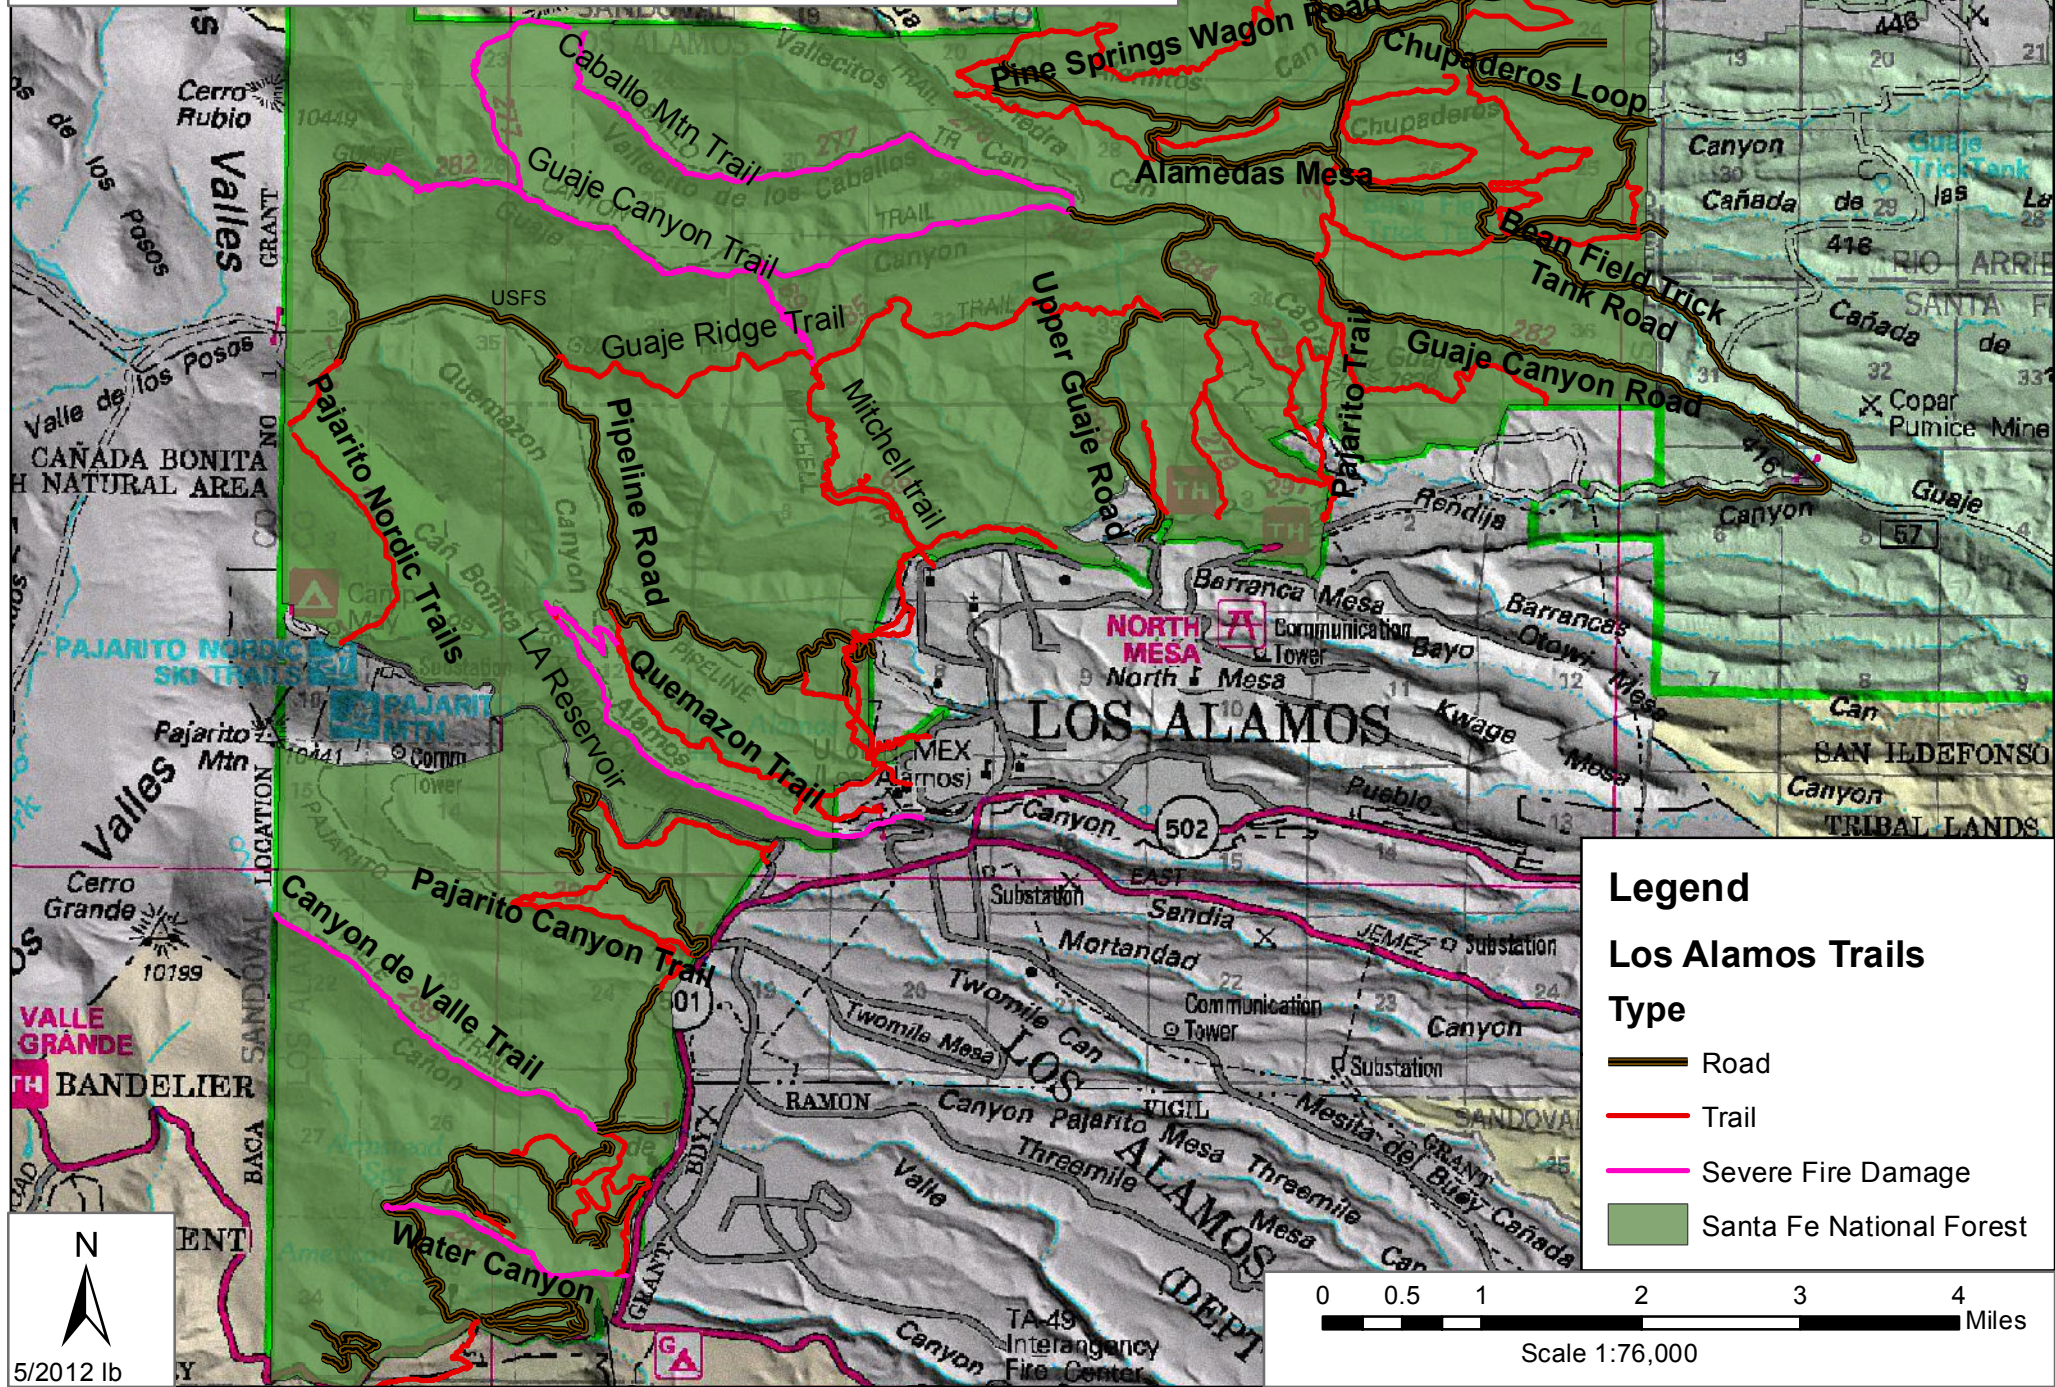

Santa Fe National Forest
Espanola Ranger District

Los Alamos Area Trails

Legend

Los Alamos Trails Type

- Road
- Trail
- Severe Fire Damage
- Santa Fe National Forest

N
5/2012 lb