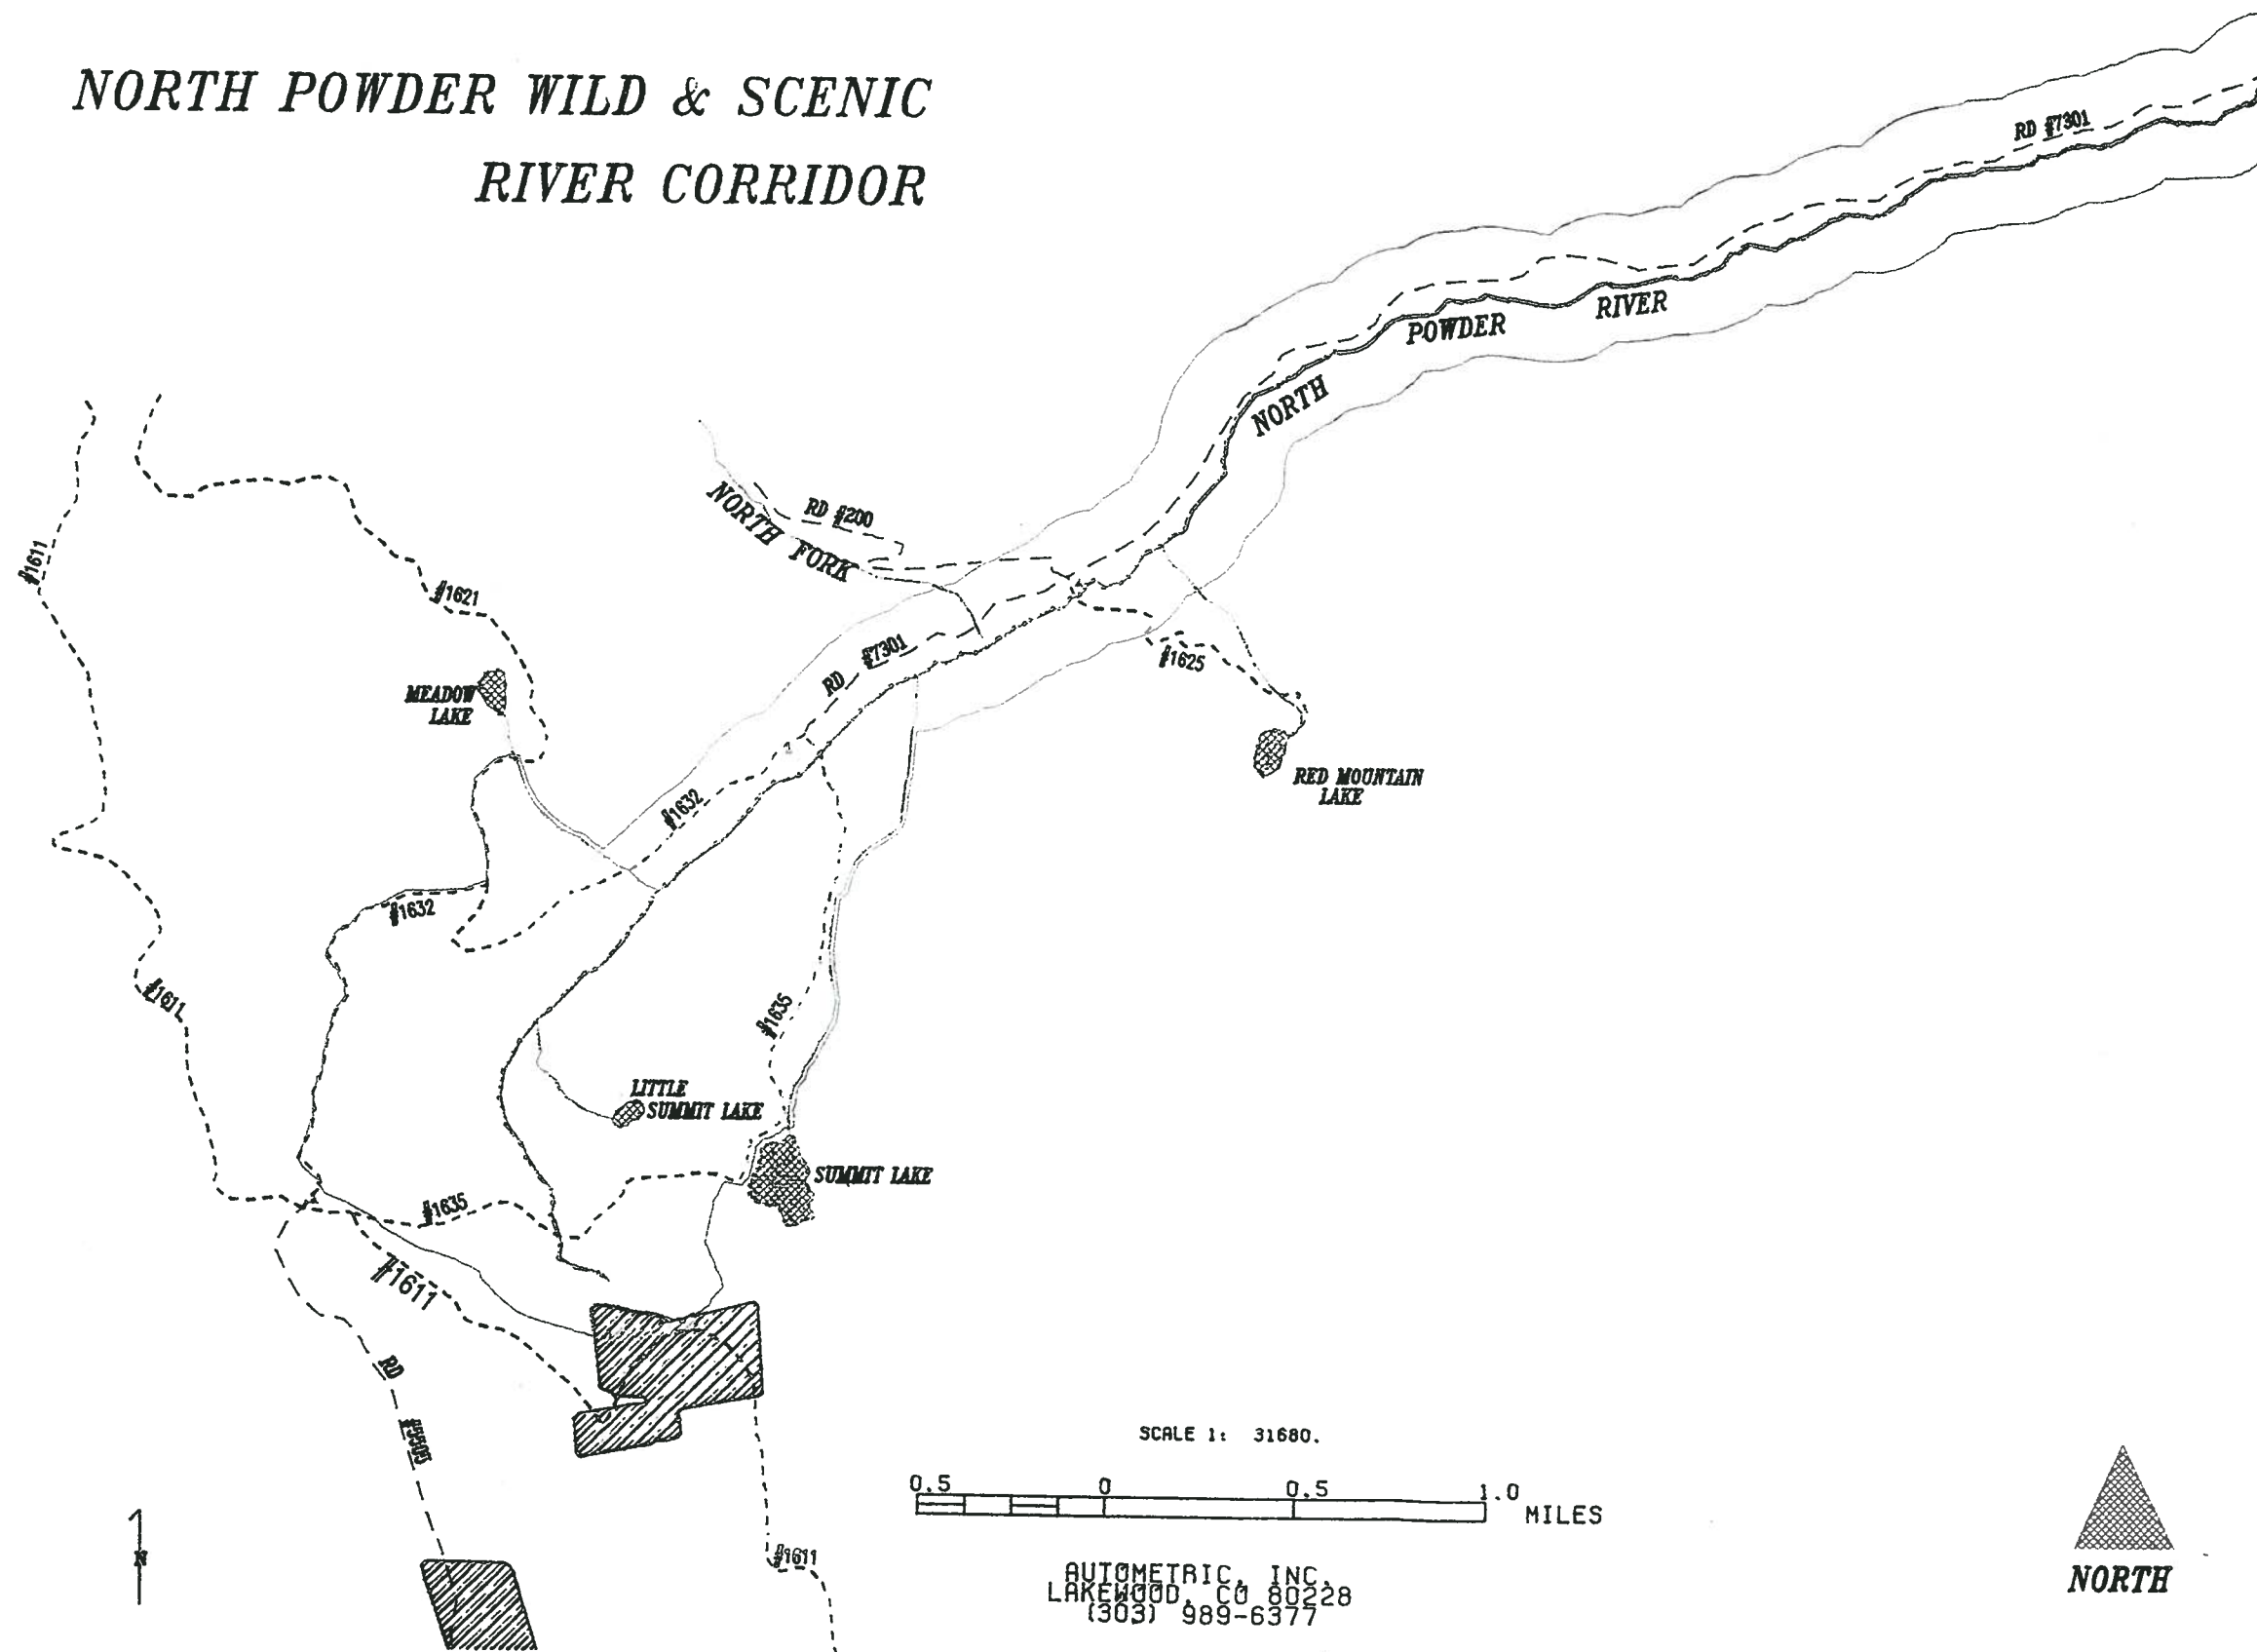

Appendix E

NORTH POWDER WILD & SCENIC RIVER CORRIDOR

MAP LEGEND

-  RIVERS
-  WILD & SCENIC RIVER CORRIDOR BOUNDARY
-  PRIVATE PROPERTY
-  4WD ROADS
-  TRAILS
-  TRAILHEAD

SCALE 1: 31680.

AUTOMETRIC, INC.
LAKEWOOD, CO 80228
(303) 989-6377

NORTH

NORTH POWDER WILD & SCENIC RIVER CORRIDOR

MAP LEGEND

- RIVERS
- - - WILD & SCENIC RIVER CORRIDOR BOUNDARY
- ▨ PRIVATE PROPERTY
- - - 4WD ROADS
- - - TRAILS
- ▲ TRAILHEAD
- CONTOUR INTERVAL = 100 FT