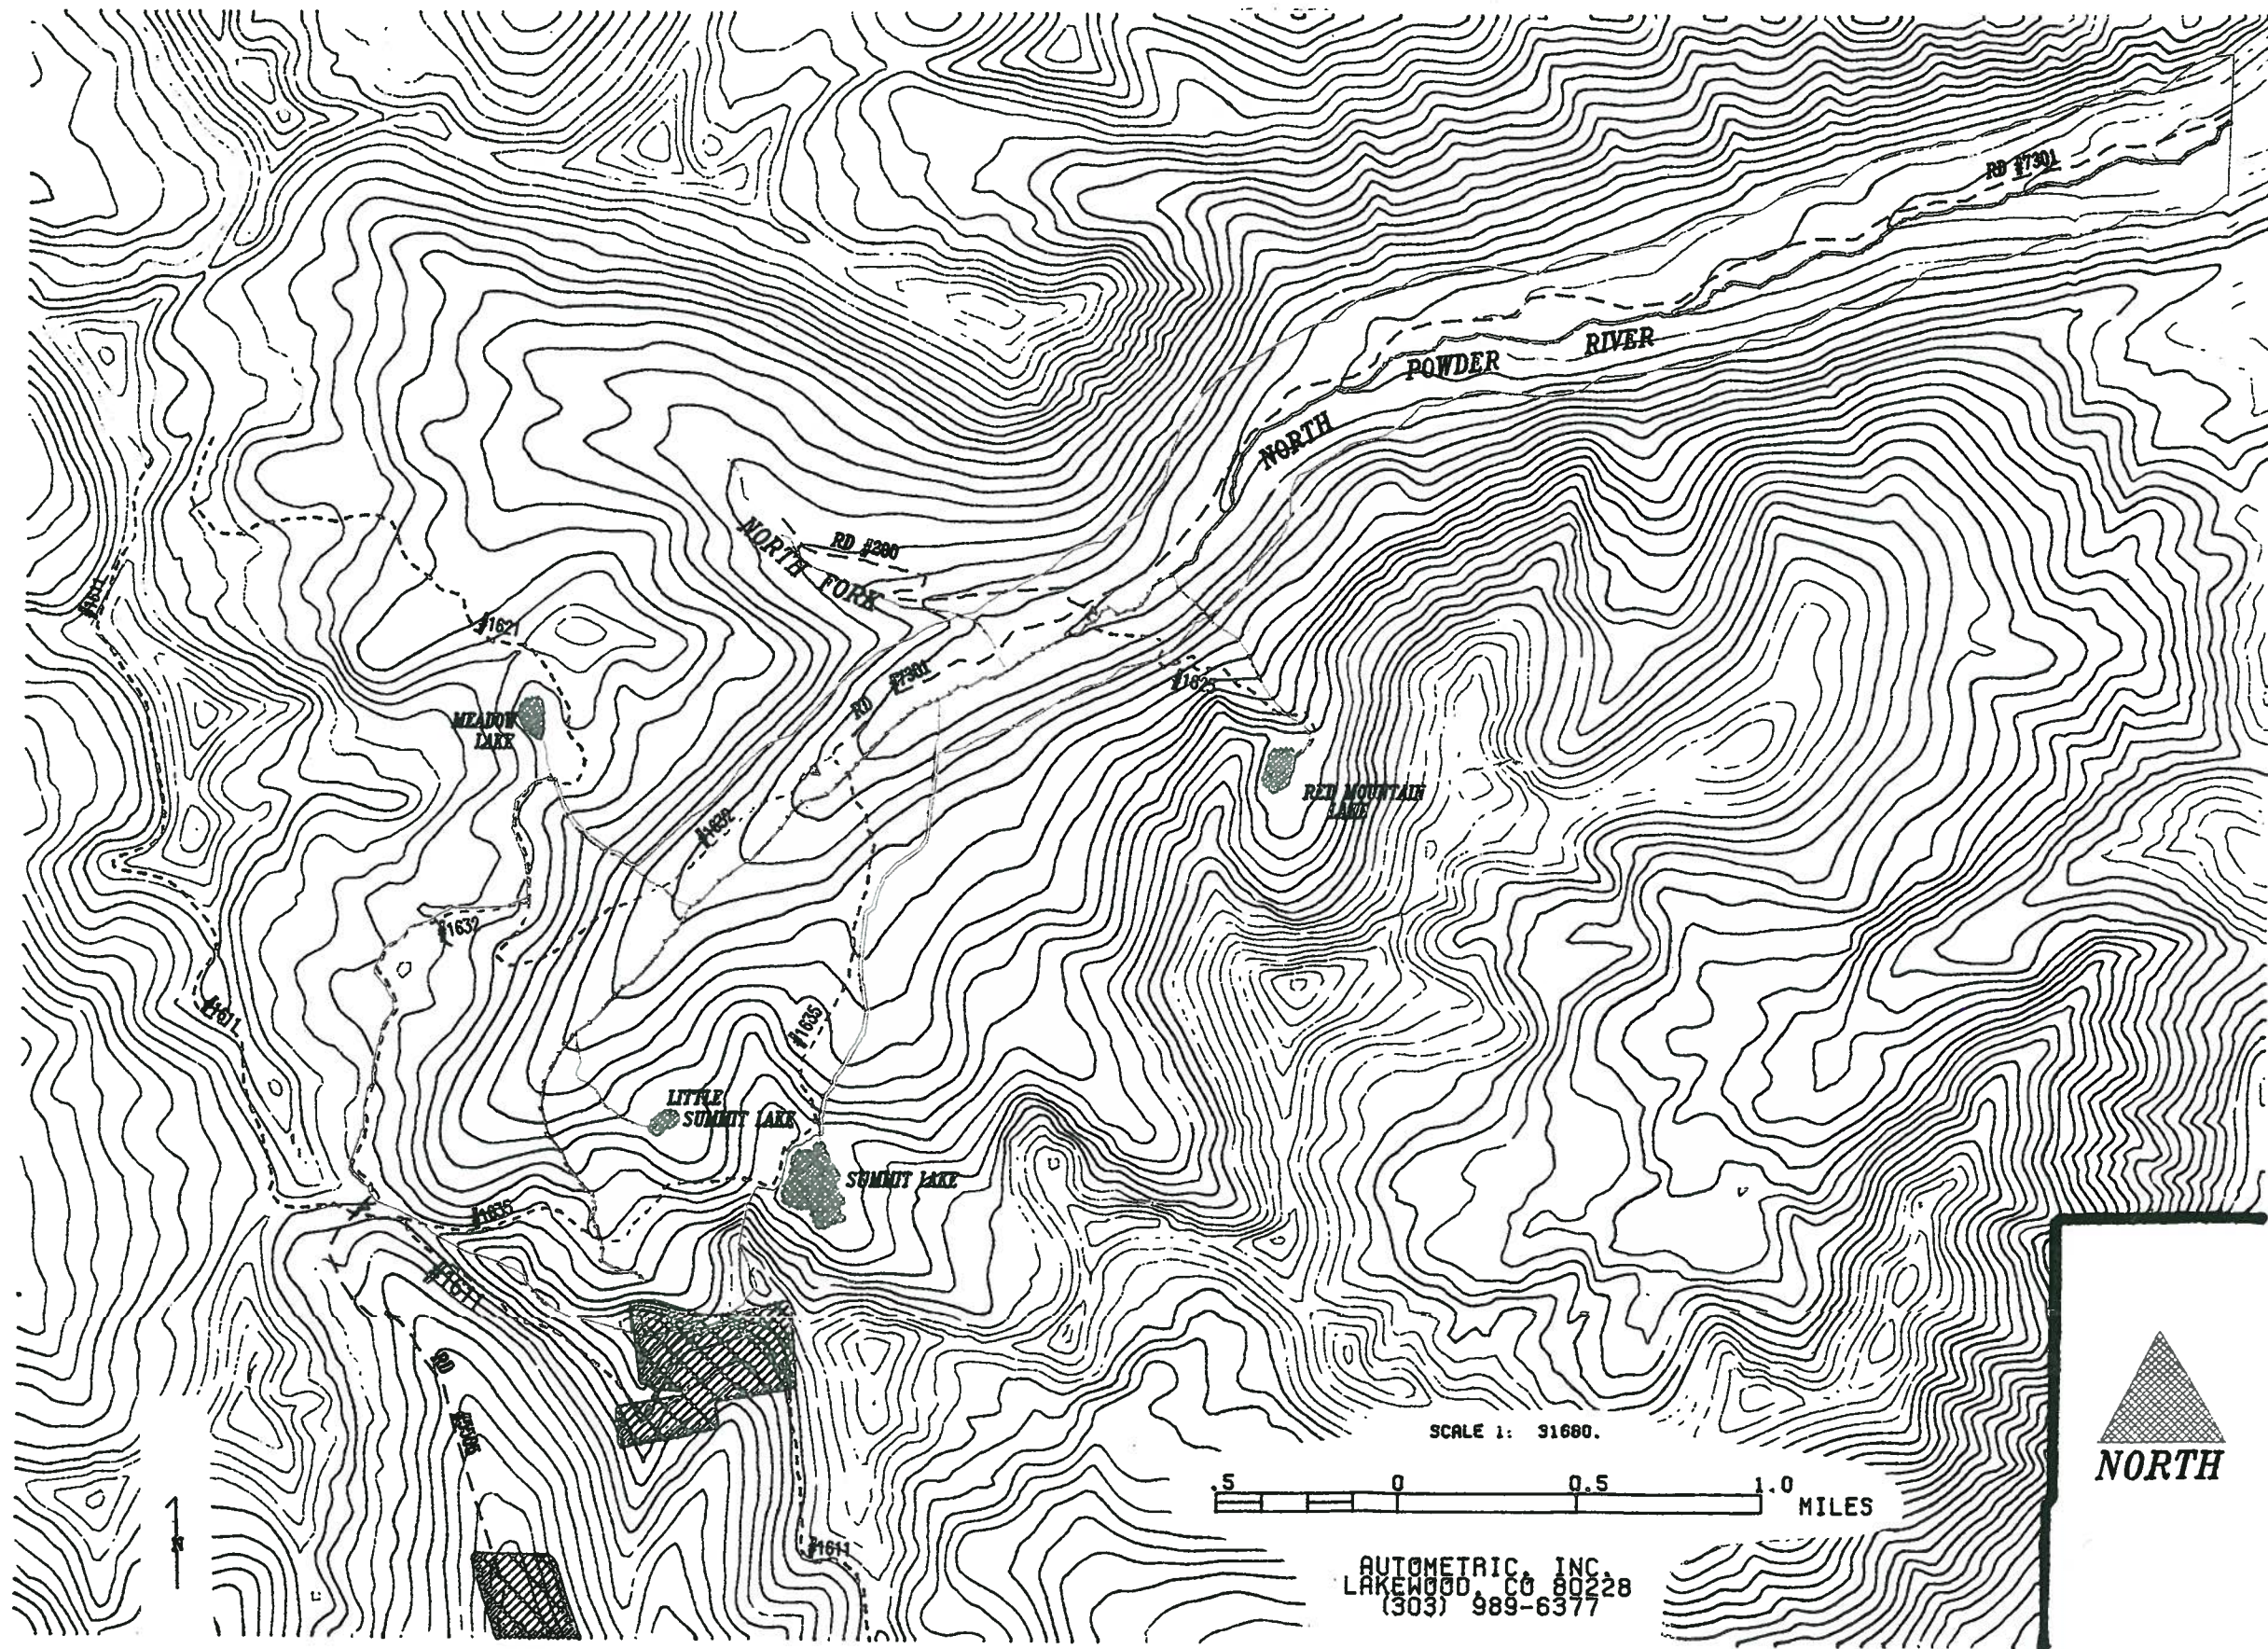

Appendix E

NORTH POWDER WILD & SCENIC RIVER CORRIDOR

MAP LEGEND

-  RIVERS
-  WILD & SCENIC RIVER CORRIDOR BOUNDARY
-  PRIVATE PROPERTY
-  4WD ROADS
-  TRAILS
-  TRAILHEAD

SCALE 1: 31680.

AUTOMETRIC, INC.
LAKEWOOD, CO 80228
(303) 989-6377

NORTH

NORTH POWDER WILD & SCENIC RIVER CORRIDOR

MAP LEGEND

- RIVERS
- - - WILD & SCENIC RIVER CORRIDOR BOUNDARY
- ▨ PRIVATE PROPERTY
- - - 4WD ROADS
- - - TRAILS
- ▲ TRAILHEAD
- CONTOUR INTERVAL = 100 FT

SCALE 1: 31600.
0 0.5 1.0 MILES

AUTOMETRIC, INC
LAKEWOOD, CO 80228
(303) 989-6377