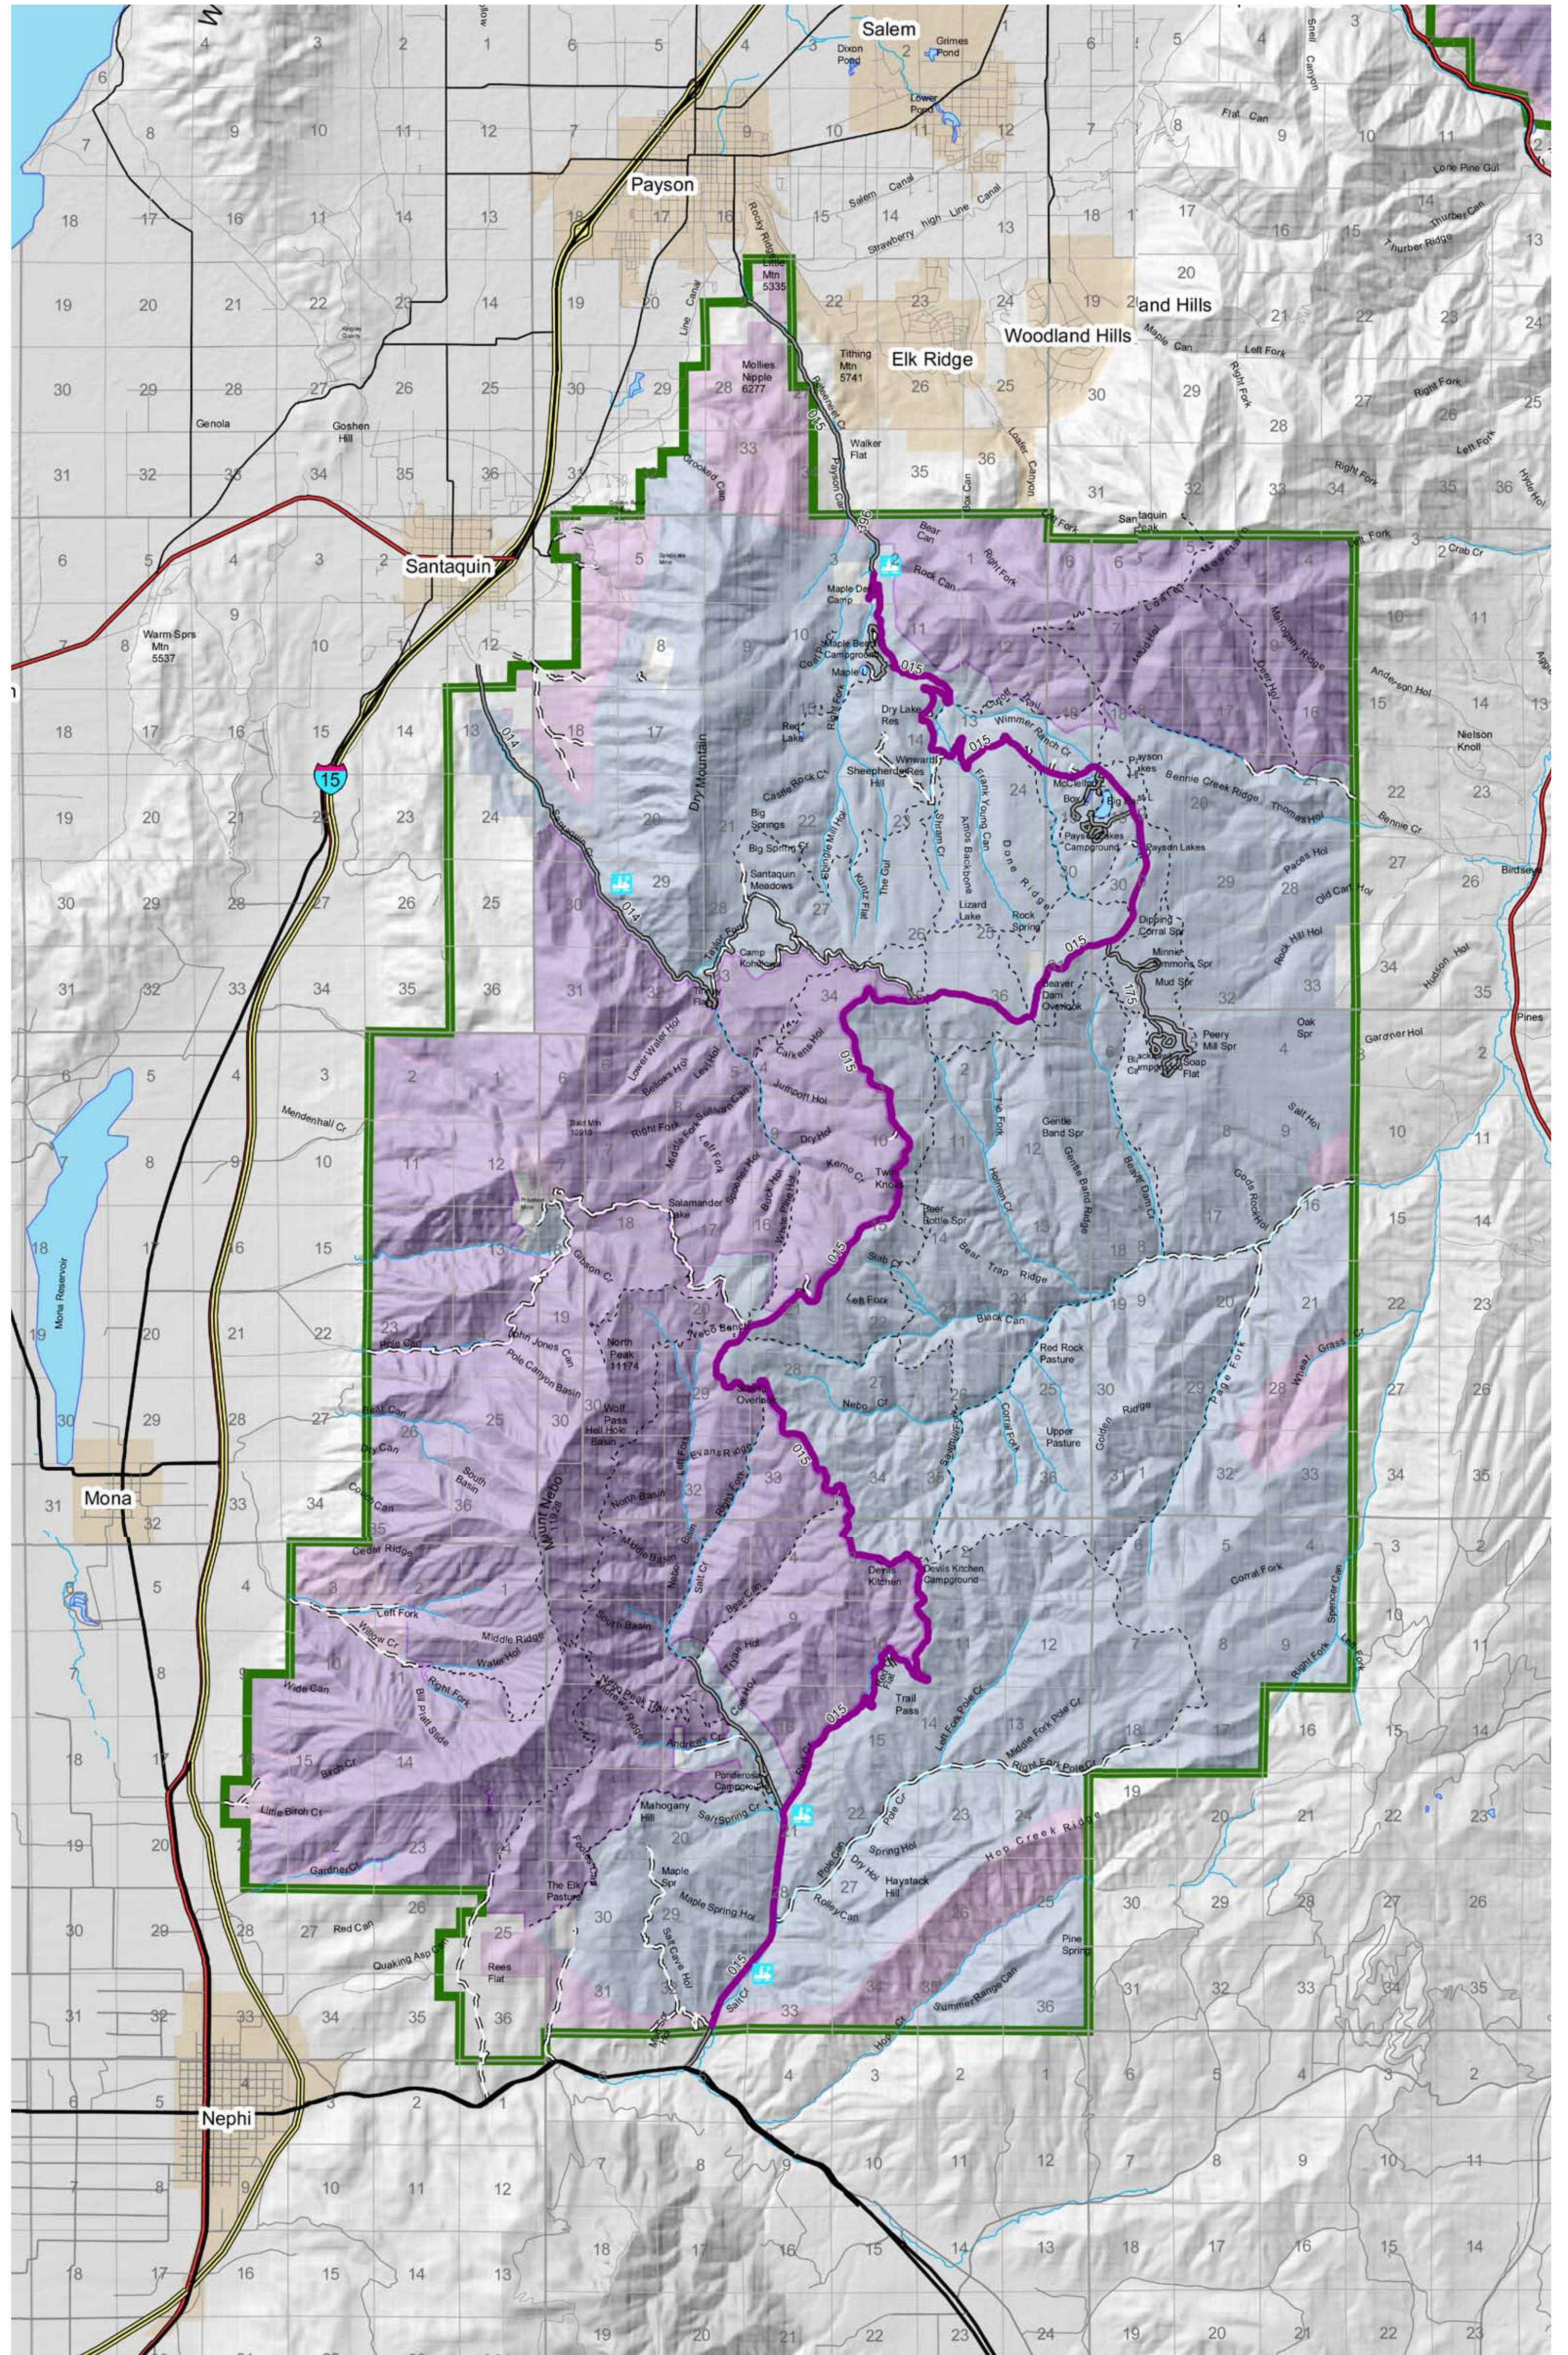

Miles 0 1 2 3 4 5

Snowmobile Trails

Groomed

Marked Only

Nordic Ski Trails

Roads

State Parks

Other National Forests

Recreation Sites

Snow park

Nordic Ski Area

Fishing Site

District Station

Campground

Picnic Area

Entrance Station

Opportunities and Restrictions for Over Snow Cross-Country Travel

Open - From beginning of the snow season through the end of snow season

Closed - Except on road leading to **Open areas** (To protect wildlife on winter range)

Closed - To provide non motorized recreation opportunities

Winter Recreation Uinta National Forest