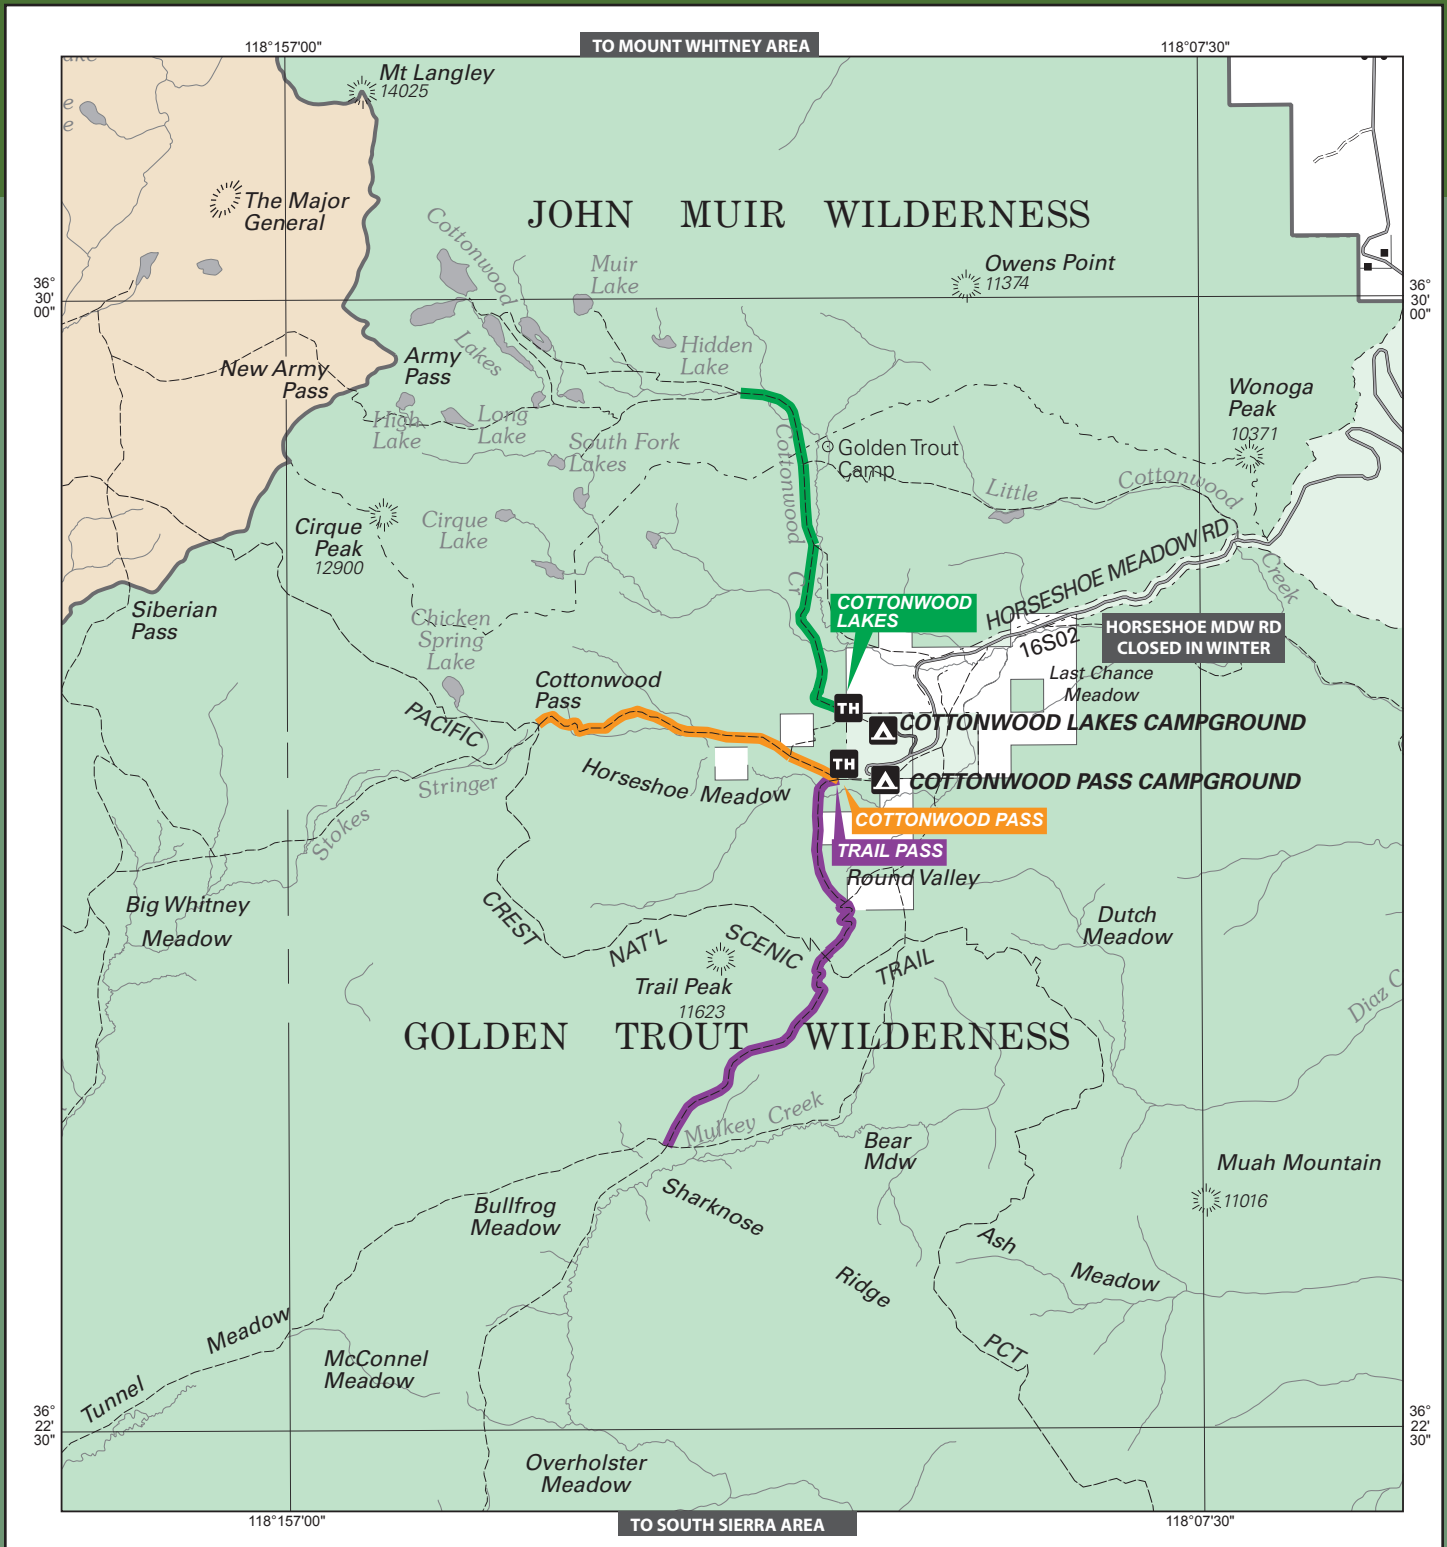

Inyo National Forest

Horseshoe Meadows Area Trails

	FISH CREEK Trail Name & Route		Trailhead	
	Trail		Forest Service Campground	
	Road		Wilderness	
			Forest Service/Park Service Land	

To purchase more detailed Forest Service maps of the area, visit www.nationalforeststore.com