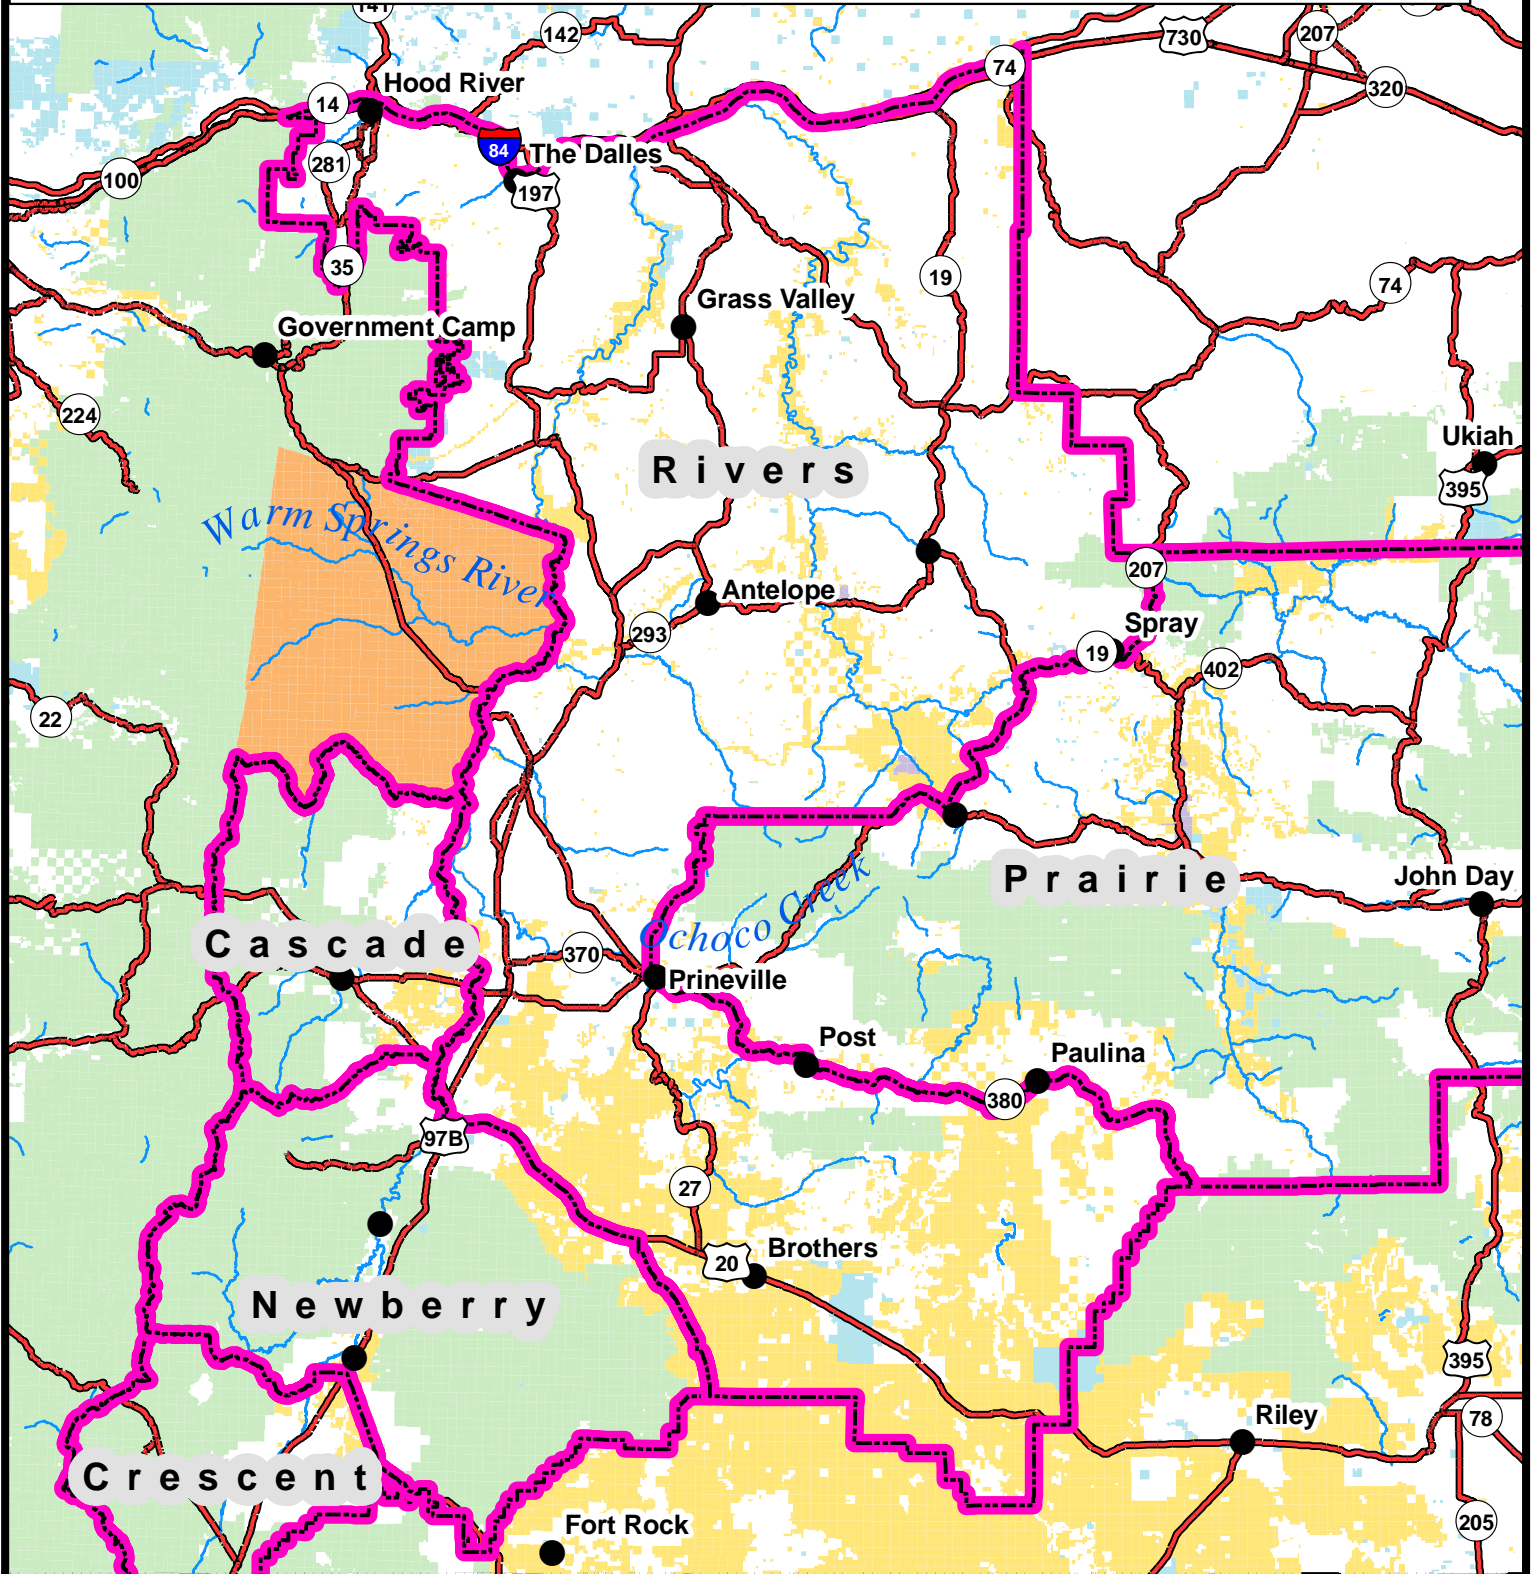

Central Oregon Fire Management Service (COFMS) Rivers Division

Legend

- COFMS Division Boundaries
- Bureau of Land Management
- U.S. Forest Service
- National Park Service
- Bureau of Indian Affairs
- State
- Private/Unknown