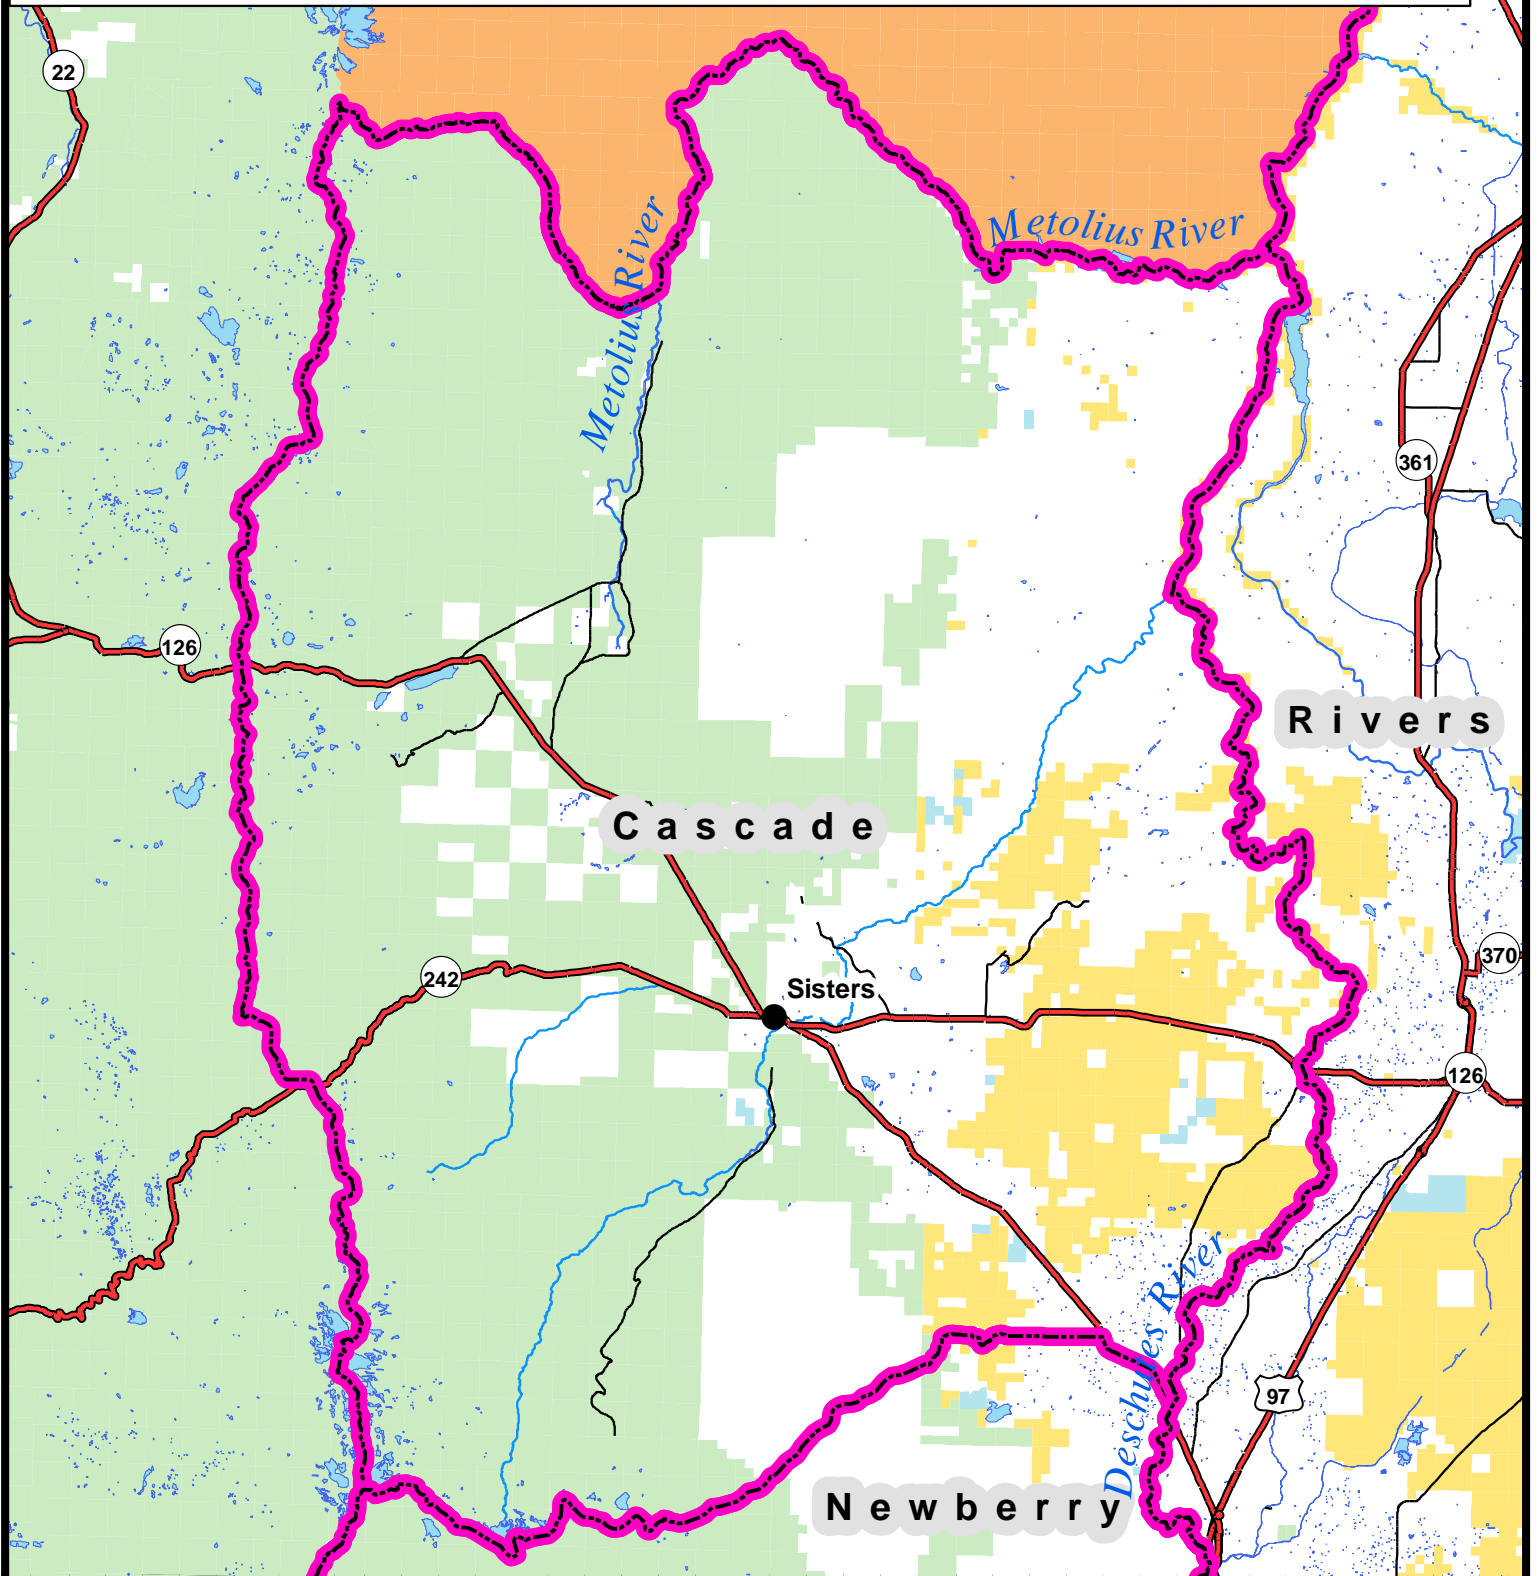

Central Oregon Fire Management Service (COFMS) Cascade Division

Legend

- COFMS Division Boundaries
- Bureau of Land Management
- U.S. Forest Service
- National Park Service
- Bureau of Indian Affairs
- State
- Private/Unknown