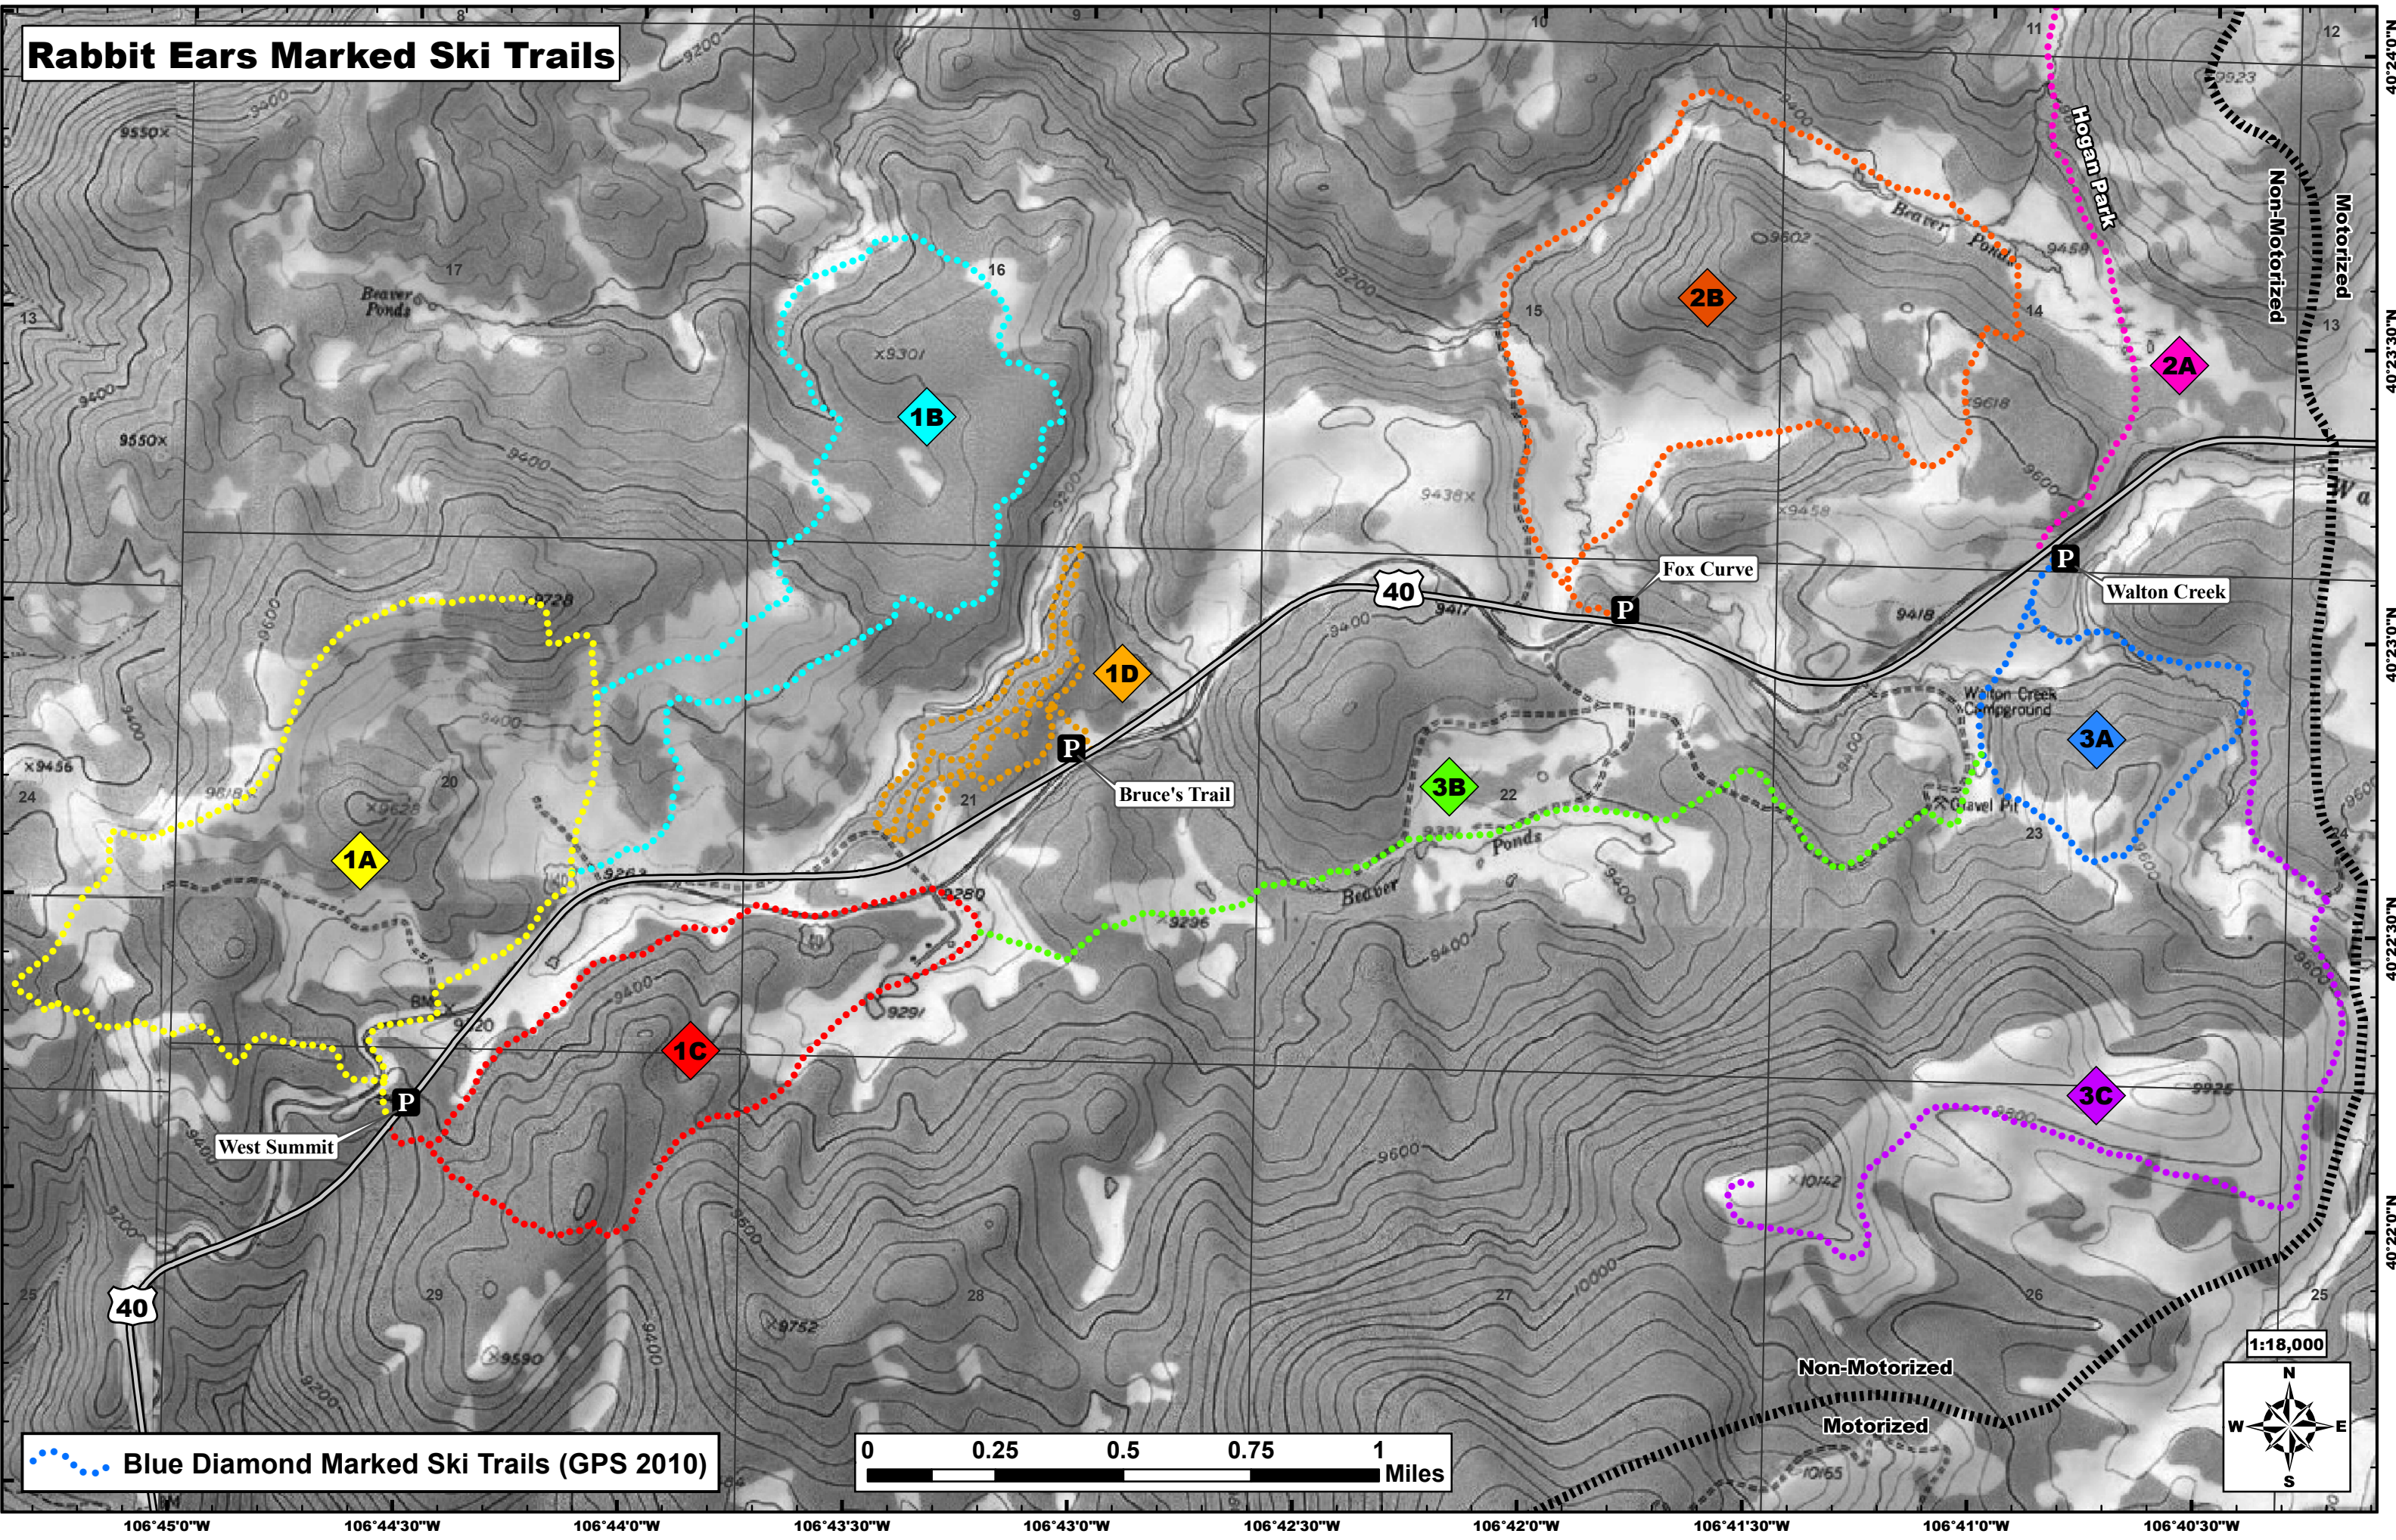

Rabbit Ears Marked Ski Trails

Blue Diamond Marked Ski Trails (GPS 2010)

106°45'0"W 106°44'30"W 106°44'0"W 106°43'30"W 106°43'0"W 106°42'30"W 106°42'0"W 106°41'30"W 106°41'0"W 106°40'30"W

40°24'0"N
40°23'30"N
40°23'0"N
40°22'30"N
40°22'0"N