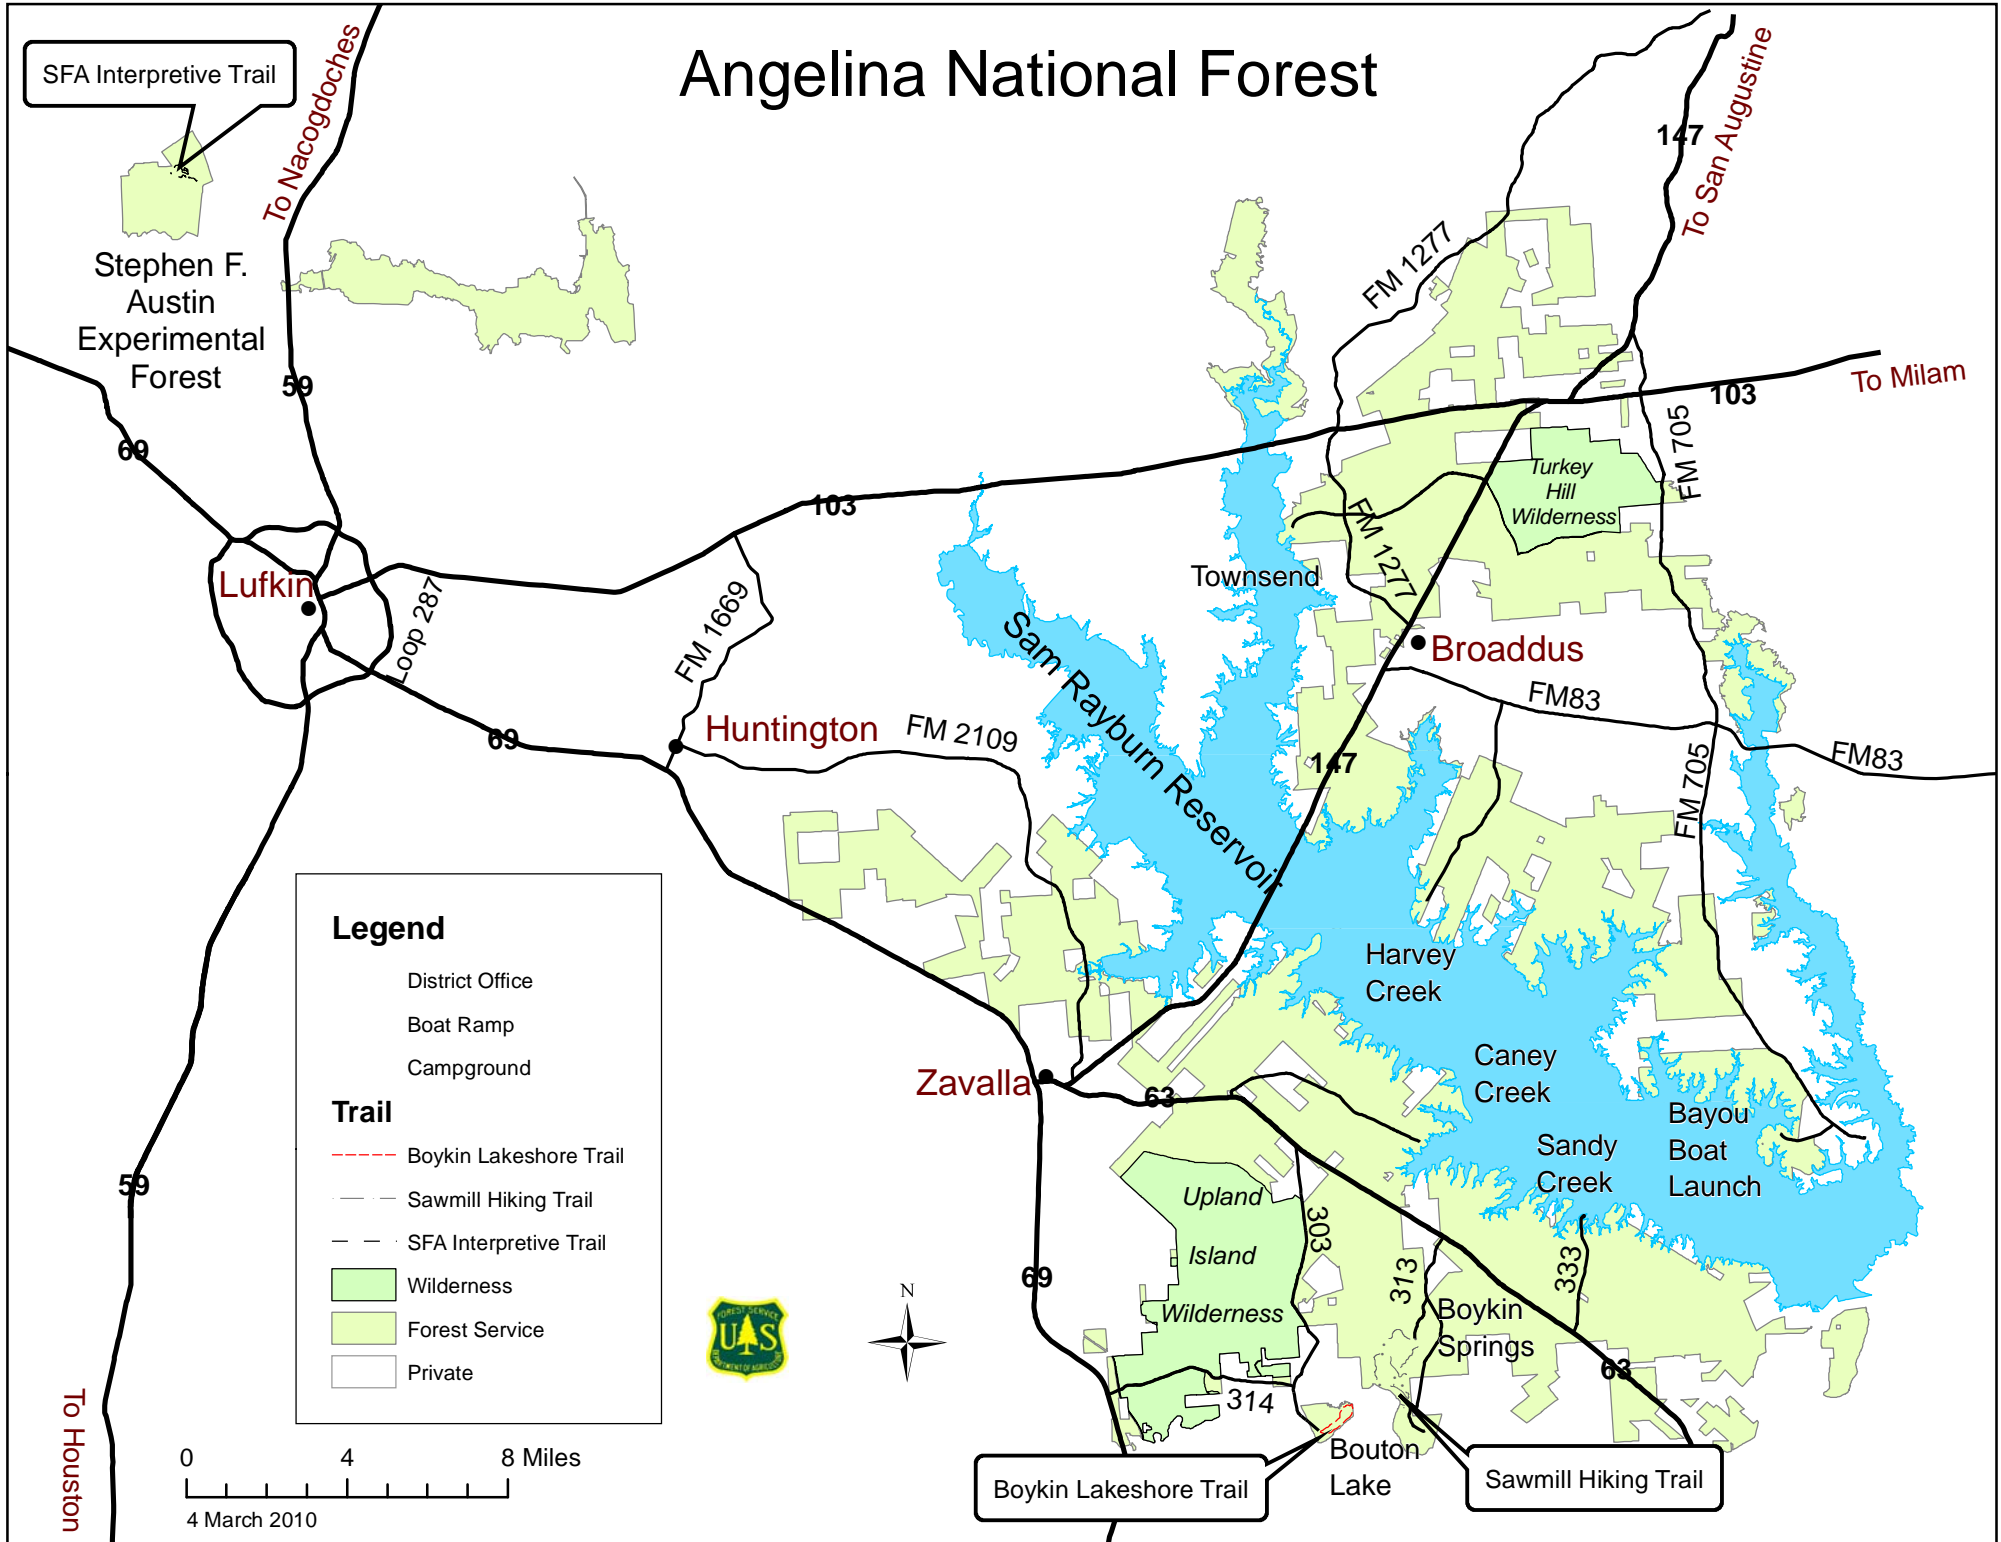

Angelina National Forest

SFA Interpretive Trail

Stephen F. Austin Experimental Forest

To Nacogdoches

To San Augustine

To Milam

Lufkin

Loop 287

Caney Creek

Sandy Creek

Bayou Boat Launch

Bouton Lake

Boykin Lakeshore Trail

Sawmill Hiking Trail

Legend

- District Office
- Boat Ramp
- Campground

Trail

- Boykin Lakeshore Trail
- Sawmill Hiking Trail
- SFA Interpretive Trail
- Wilderness
- Forest Service
- Private

0 4 8 Miles

4 March 2010

To Houston