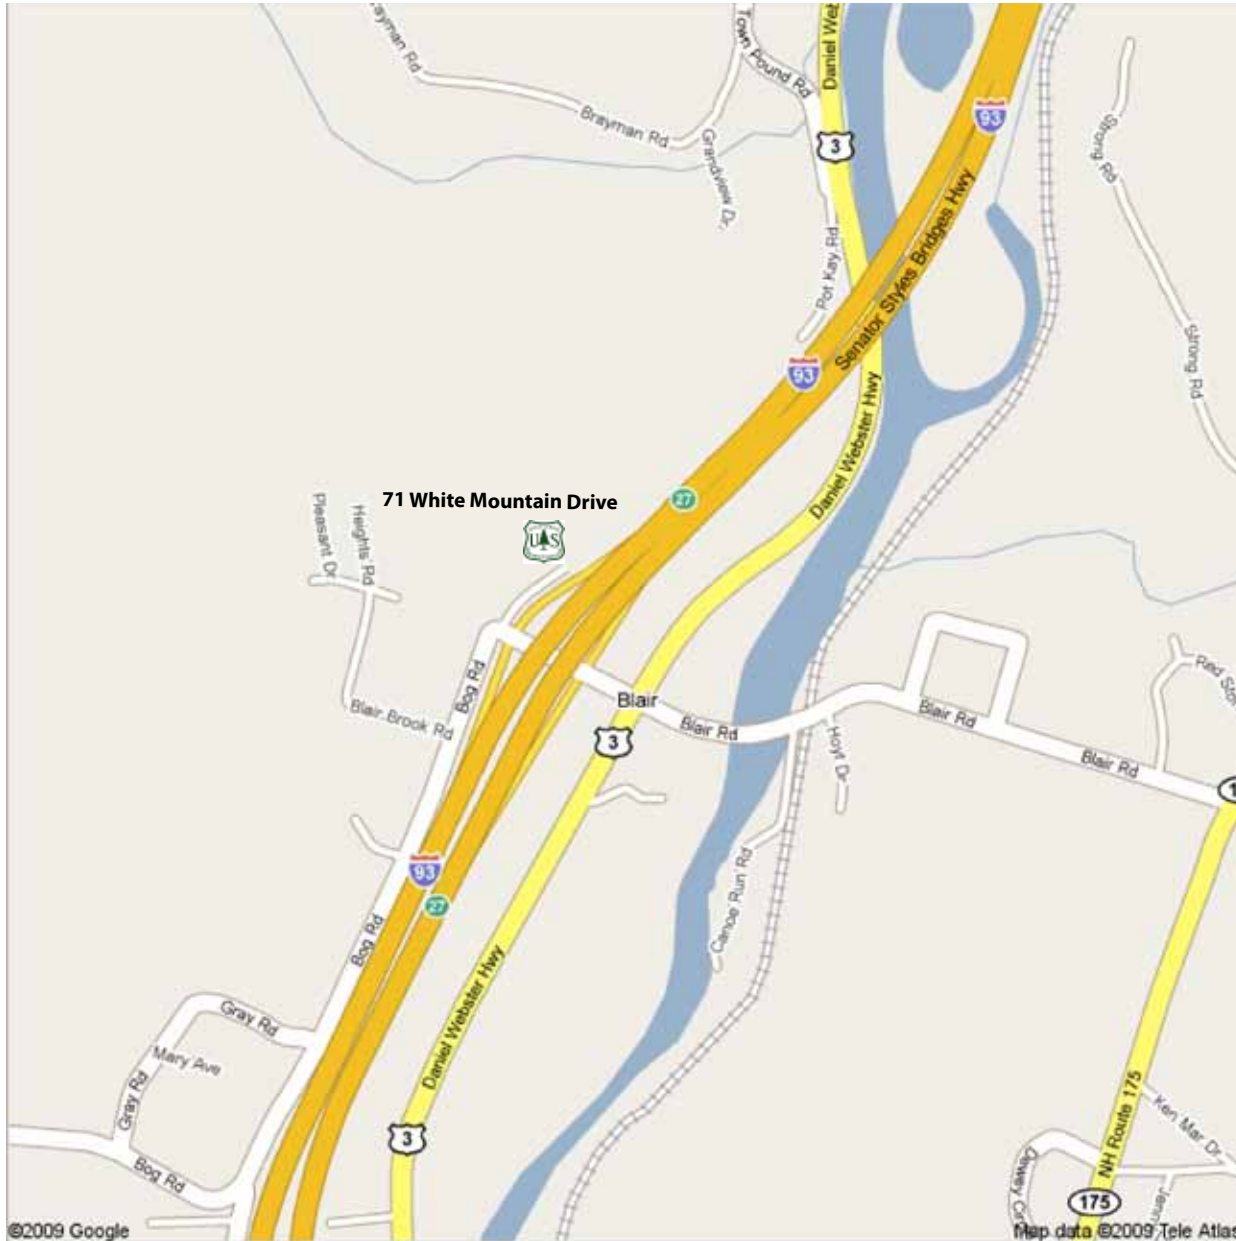

*Directions to White Mountain National Forest Headquarters
71 White Mountain Drive, Campton, NH 03223*

Heading North on I-93:
Exit 27, left at end of ramp and go under high-
way; take right just past southbound off-ramp.

Heading South on I-93:
Exit 27, right at end of ramp and take next
right.