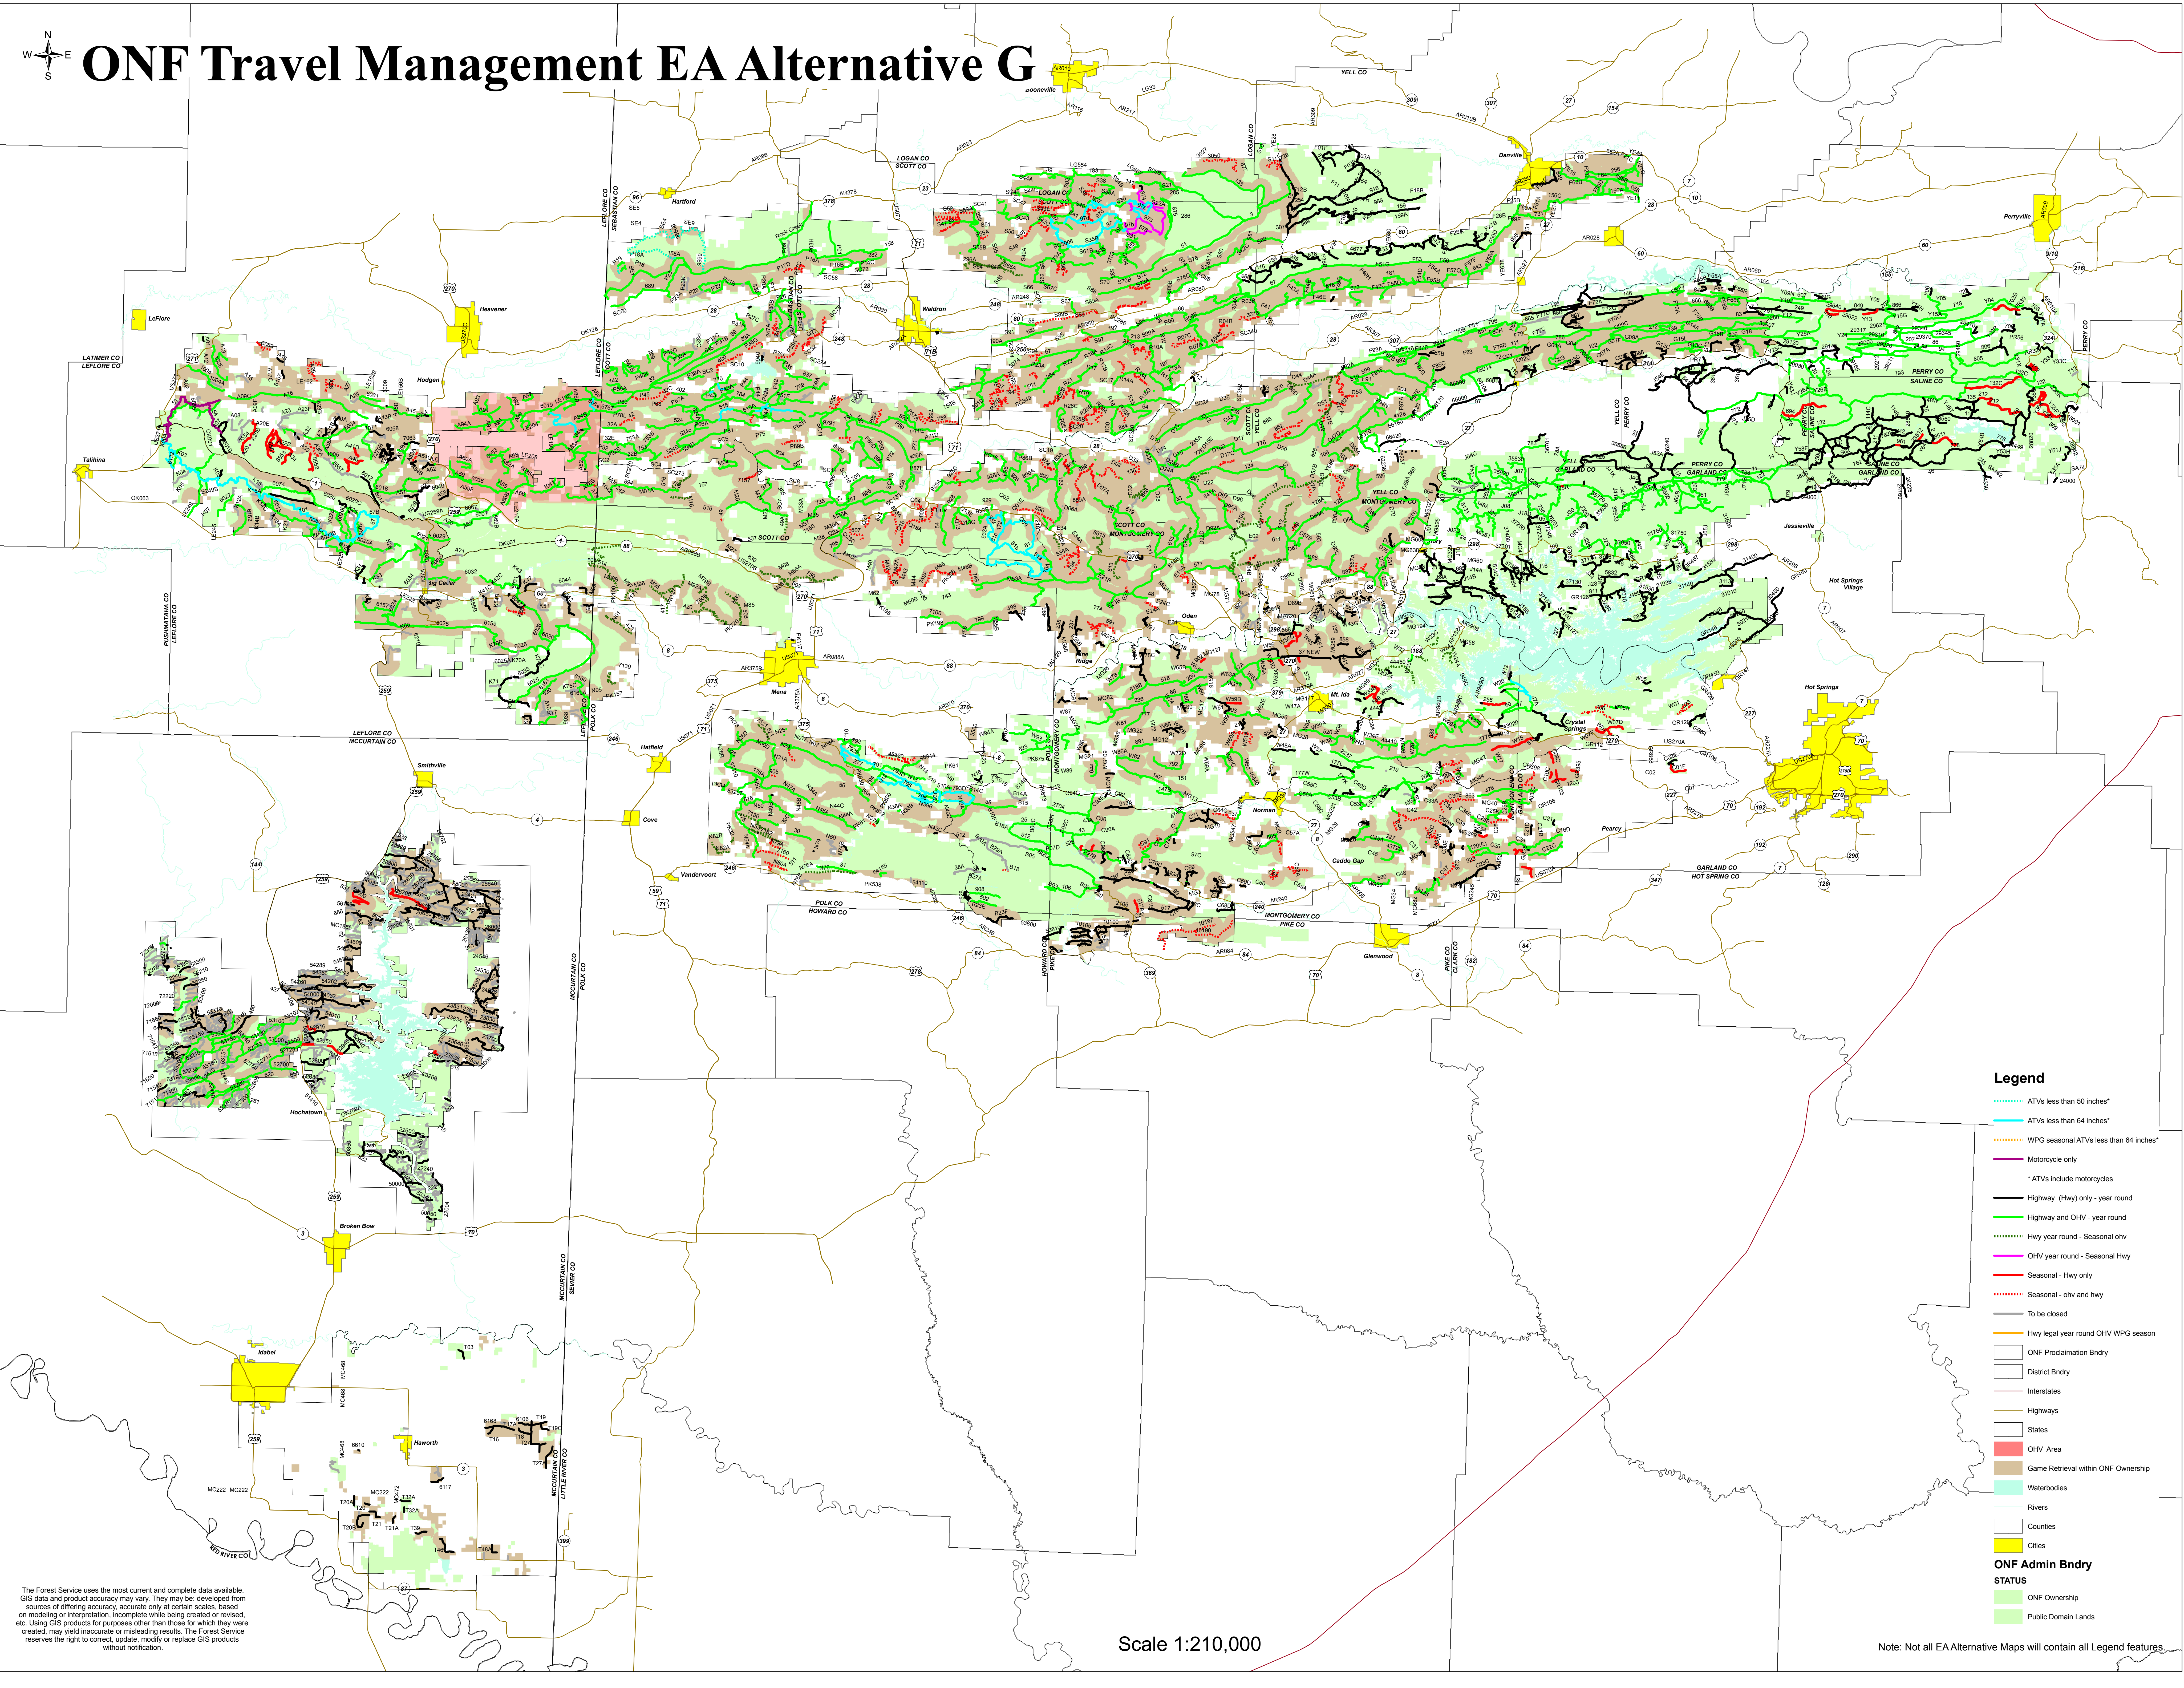

ONF Travel Management EA Alternative G

Legend

1. ..... ATVs less than 50 inches*
   - ..... ATVs less than 64 inches*
   - ..... WPG seasonal ATVs less than 64 inches*
   - ..... Motorcycle only
   - ATVs include motorcycles
   - —— Highway (Hwy) only - year round
   - —— Highway and OHV - year round
   - ..... Hwy year round - Seasonal ohv
   - —— OHV year round - Seasonal Hwy
   - —— Seasonal - Hwy only
   - ..... Seasonal - ohv and hwy
   - —— To be closed
   - —— Hwy legal year round OHV WPG season
   - ONF Proclamation Bndry
   - District Bndry
   - Interstates
   - Highways
   - States
   - OHV Area
   - Game Retrieval within ONF Ownership
   - Waterbodies
   - Rivers
   - Counties
   - Cities
2. **ONF Admin Bndry STATUS**
3. ONF Ownership
   - Public Domain Lands

Scale 1:210,000

Note: Not all EA Alternative Maps will contain all Legend features.