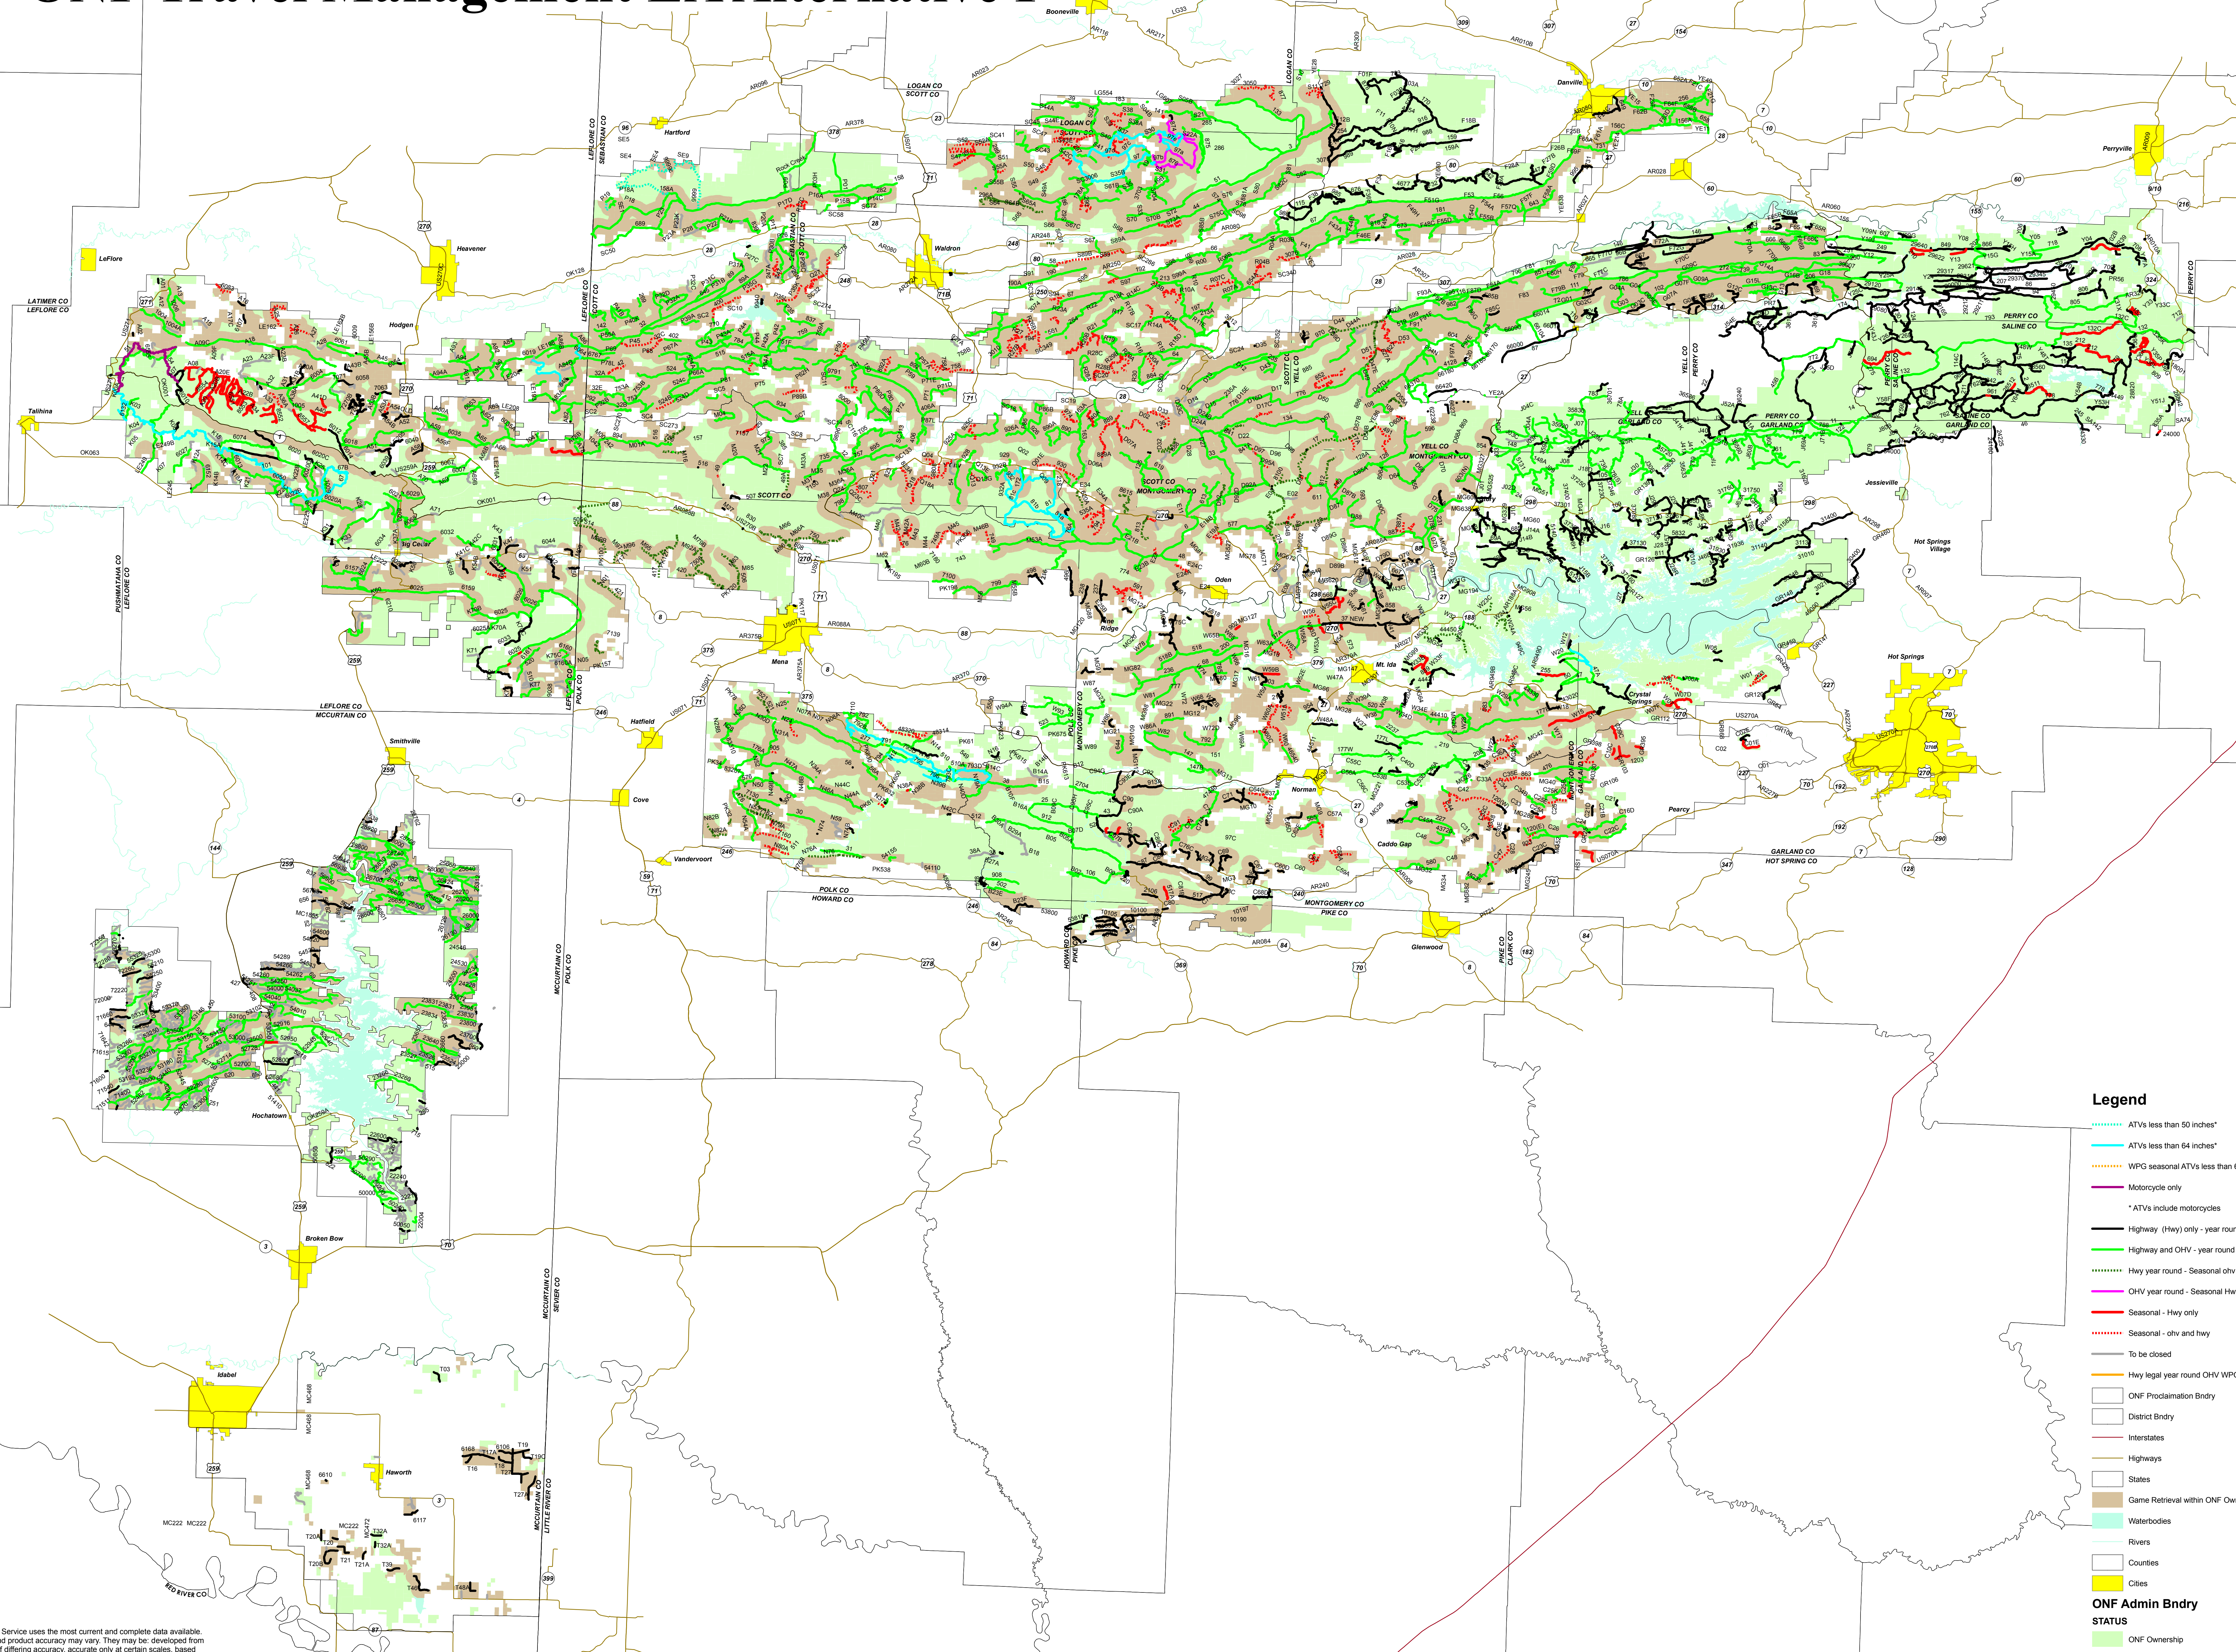

ONF Travel Management EA Alternative F

Scale 1:210,000

Note: Not all EA Alternative Maps will contain all Legend features.

Legend

- ATVs less than 50 inches*
- ATVs less than 64 inches*
- WPG seasonal ATVs less than 64 inches*
- Motorcycle only
- ATVs include motorcycles
- Highway (Hwy) only - year round
- Highway and OHV - year round
- Hwy year round - Seasonal ohv
- OHV year round - Seasonal Hwy
- Seasonal - Hwy only
- Seasonal - ohv and hwy
- To be closed
- Hwy legal year round OHV WPG season
- ONF Proclamation Bndry
- District Bndry
- Interstates
- Highways
- States
- Game Retrieval within ONF Ownership
- Waterbodies
- Rivers
- Counties
- Cities
- **ONF Admin Bndry STATUS**
- ONF Ownership
- Public Domain Lands