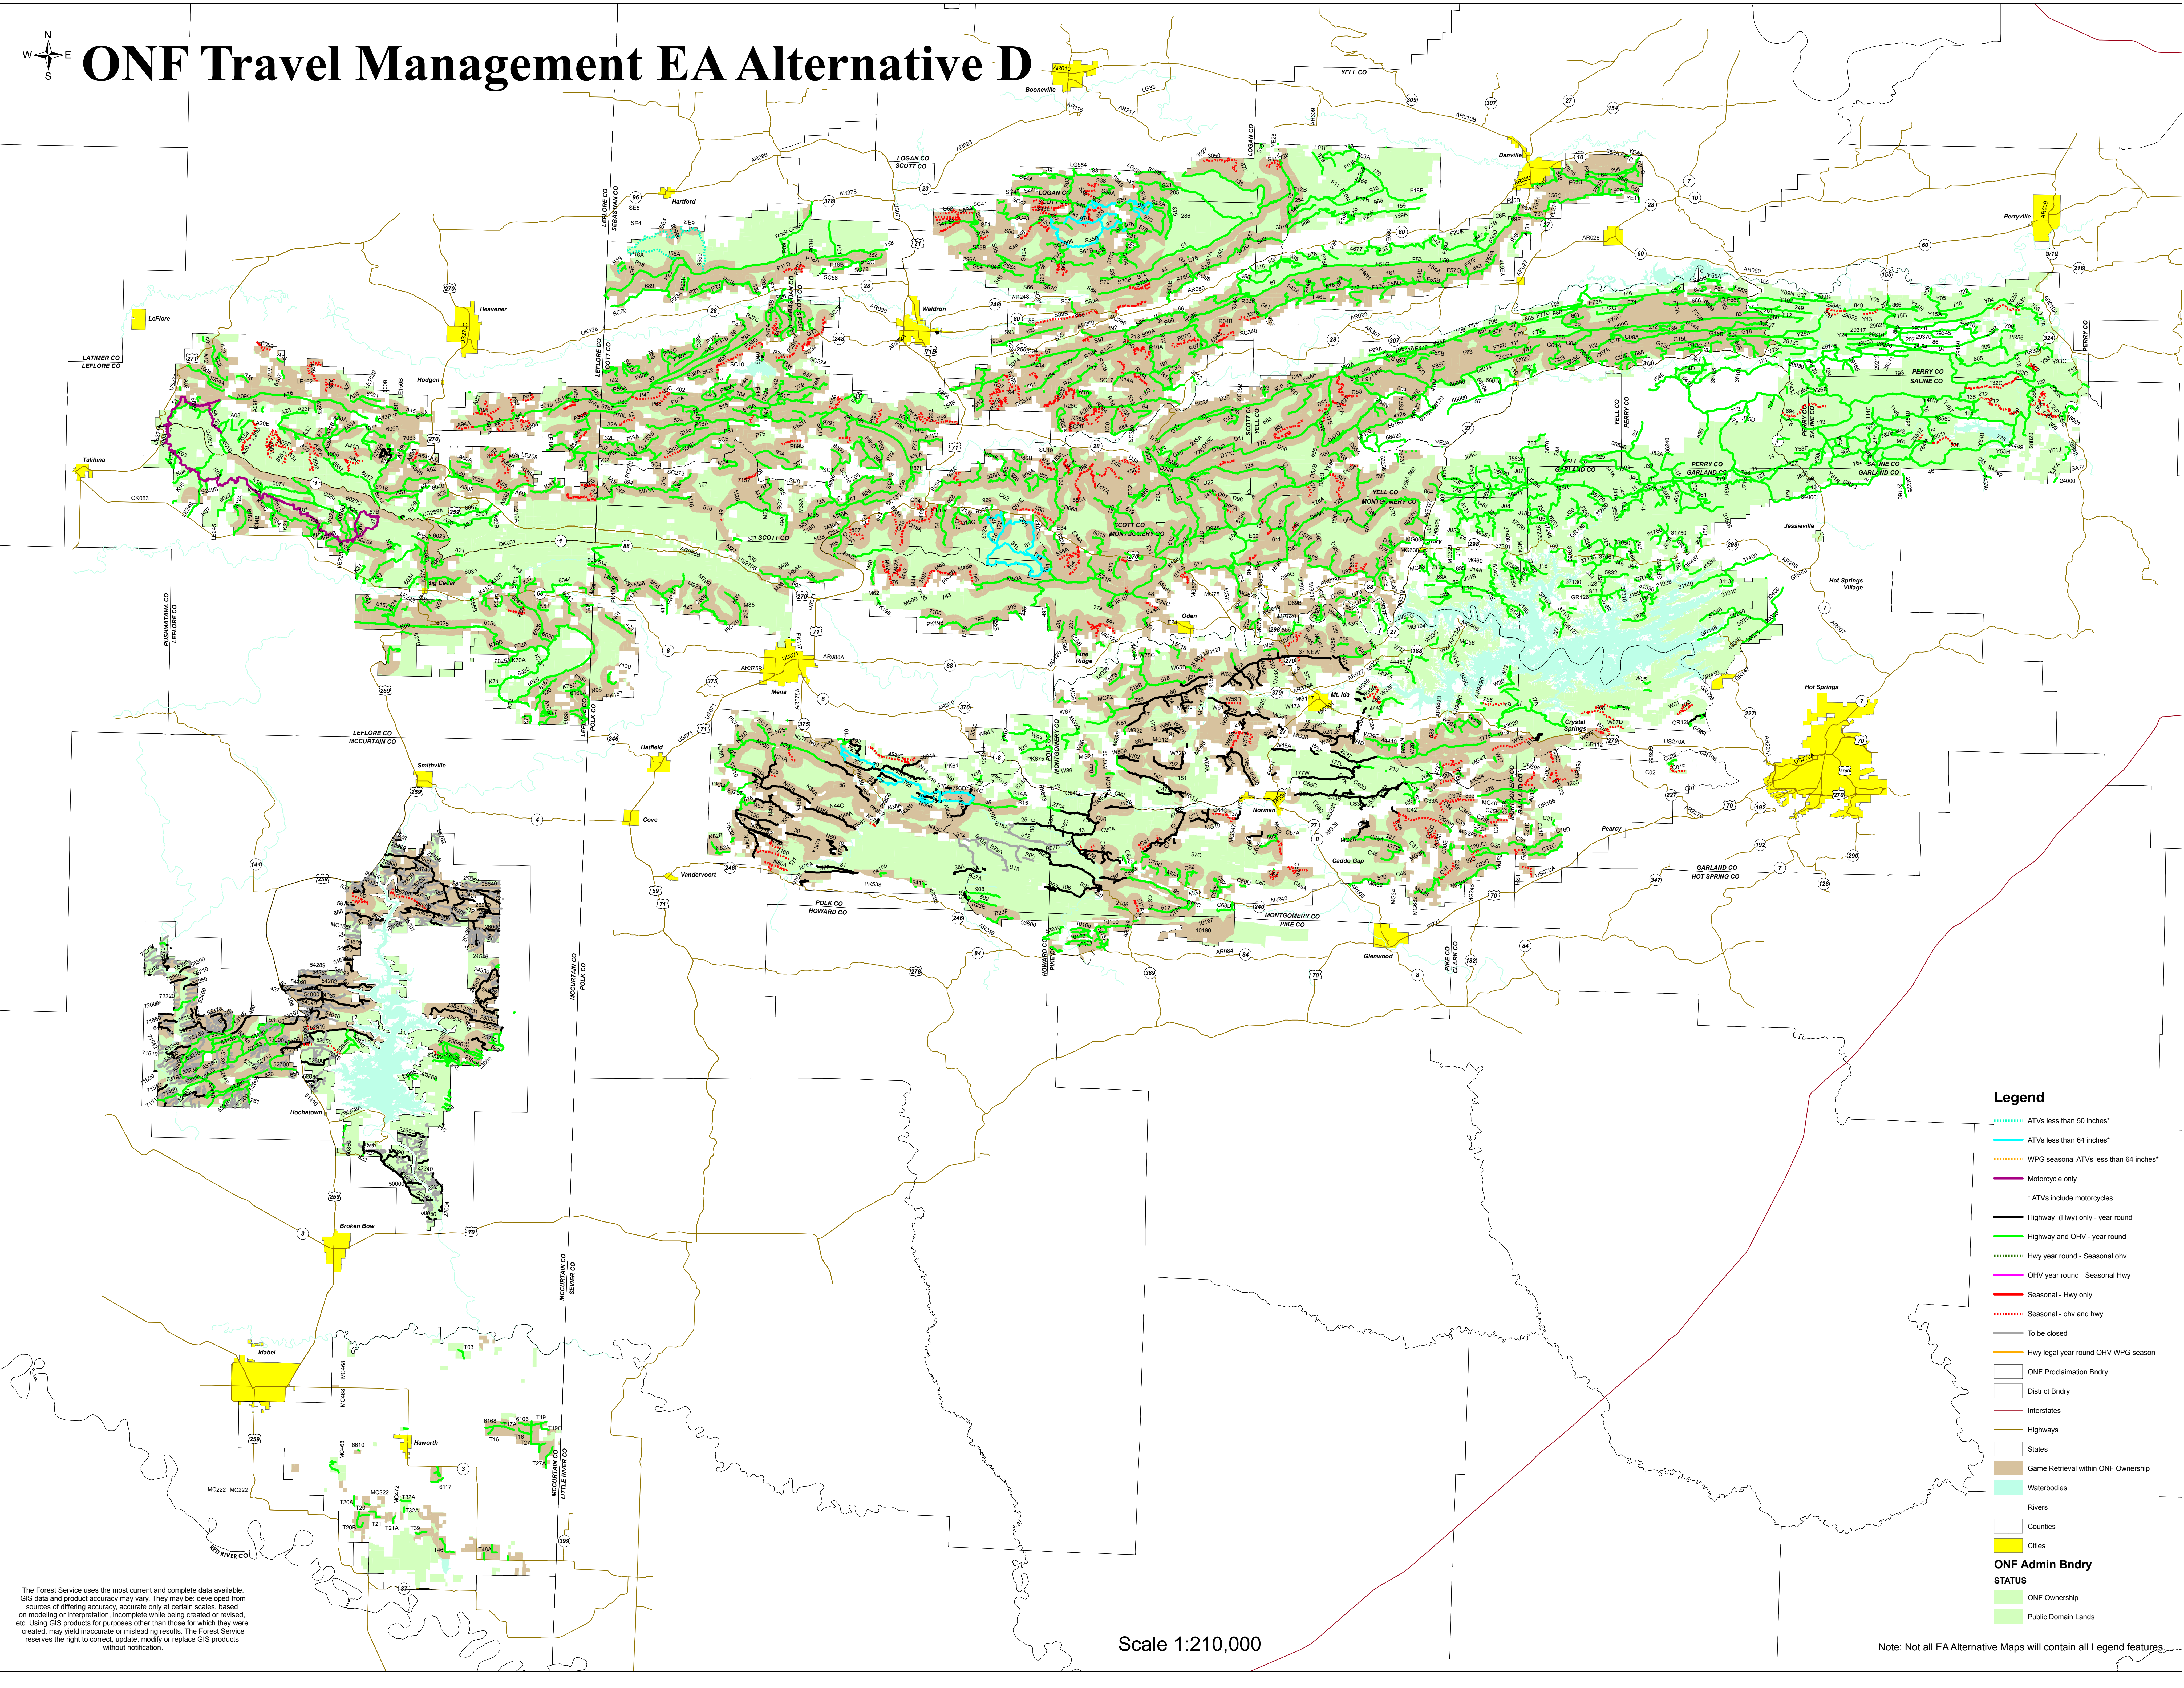

ONF Travel Management EA Alternative D

Legend

1. ..... ATVs less than 50 inches*
   - ..... ATVs less than 64 inches*
   - ..... WPG seasonal ATVs less than 64 inches*
   - ..... Motorcycle only
   - ATVs include motorcycles
   - —— Highway (Hwy) only - year round
   - —— Highway and OHV - year round
   - ..... Hwy year round - Seasonal ohv
   - ..... OHV year round - Seasonal Hwy
   - ..... Seasonal - Hwy only
   - ..... Seasonal - ohv and hwy
   - —— To be closed
   - —— Hwy legal year round OHV WPG season
   - ONF Proclamation Bndry
   - District Bndry
   - Interstates
   - Highways
   - States
   - Game Retrieval within ONF Ownership
   - Waterbodies
   - Rivers
   - Counties
   - Cities
2. **ONF Admin Bndry STATUS**
3. ONF Ownership
   - Public Domain Lands

Scale 1:210,000

Note: Not all EA Alternative Maps will contain all Legend features.