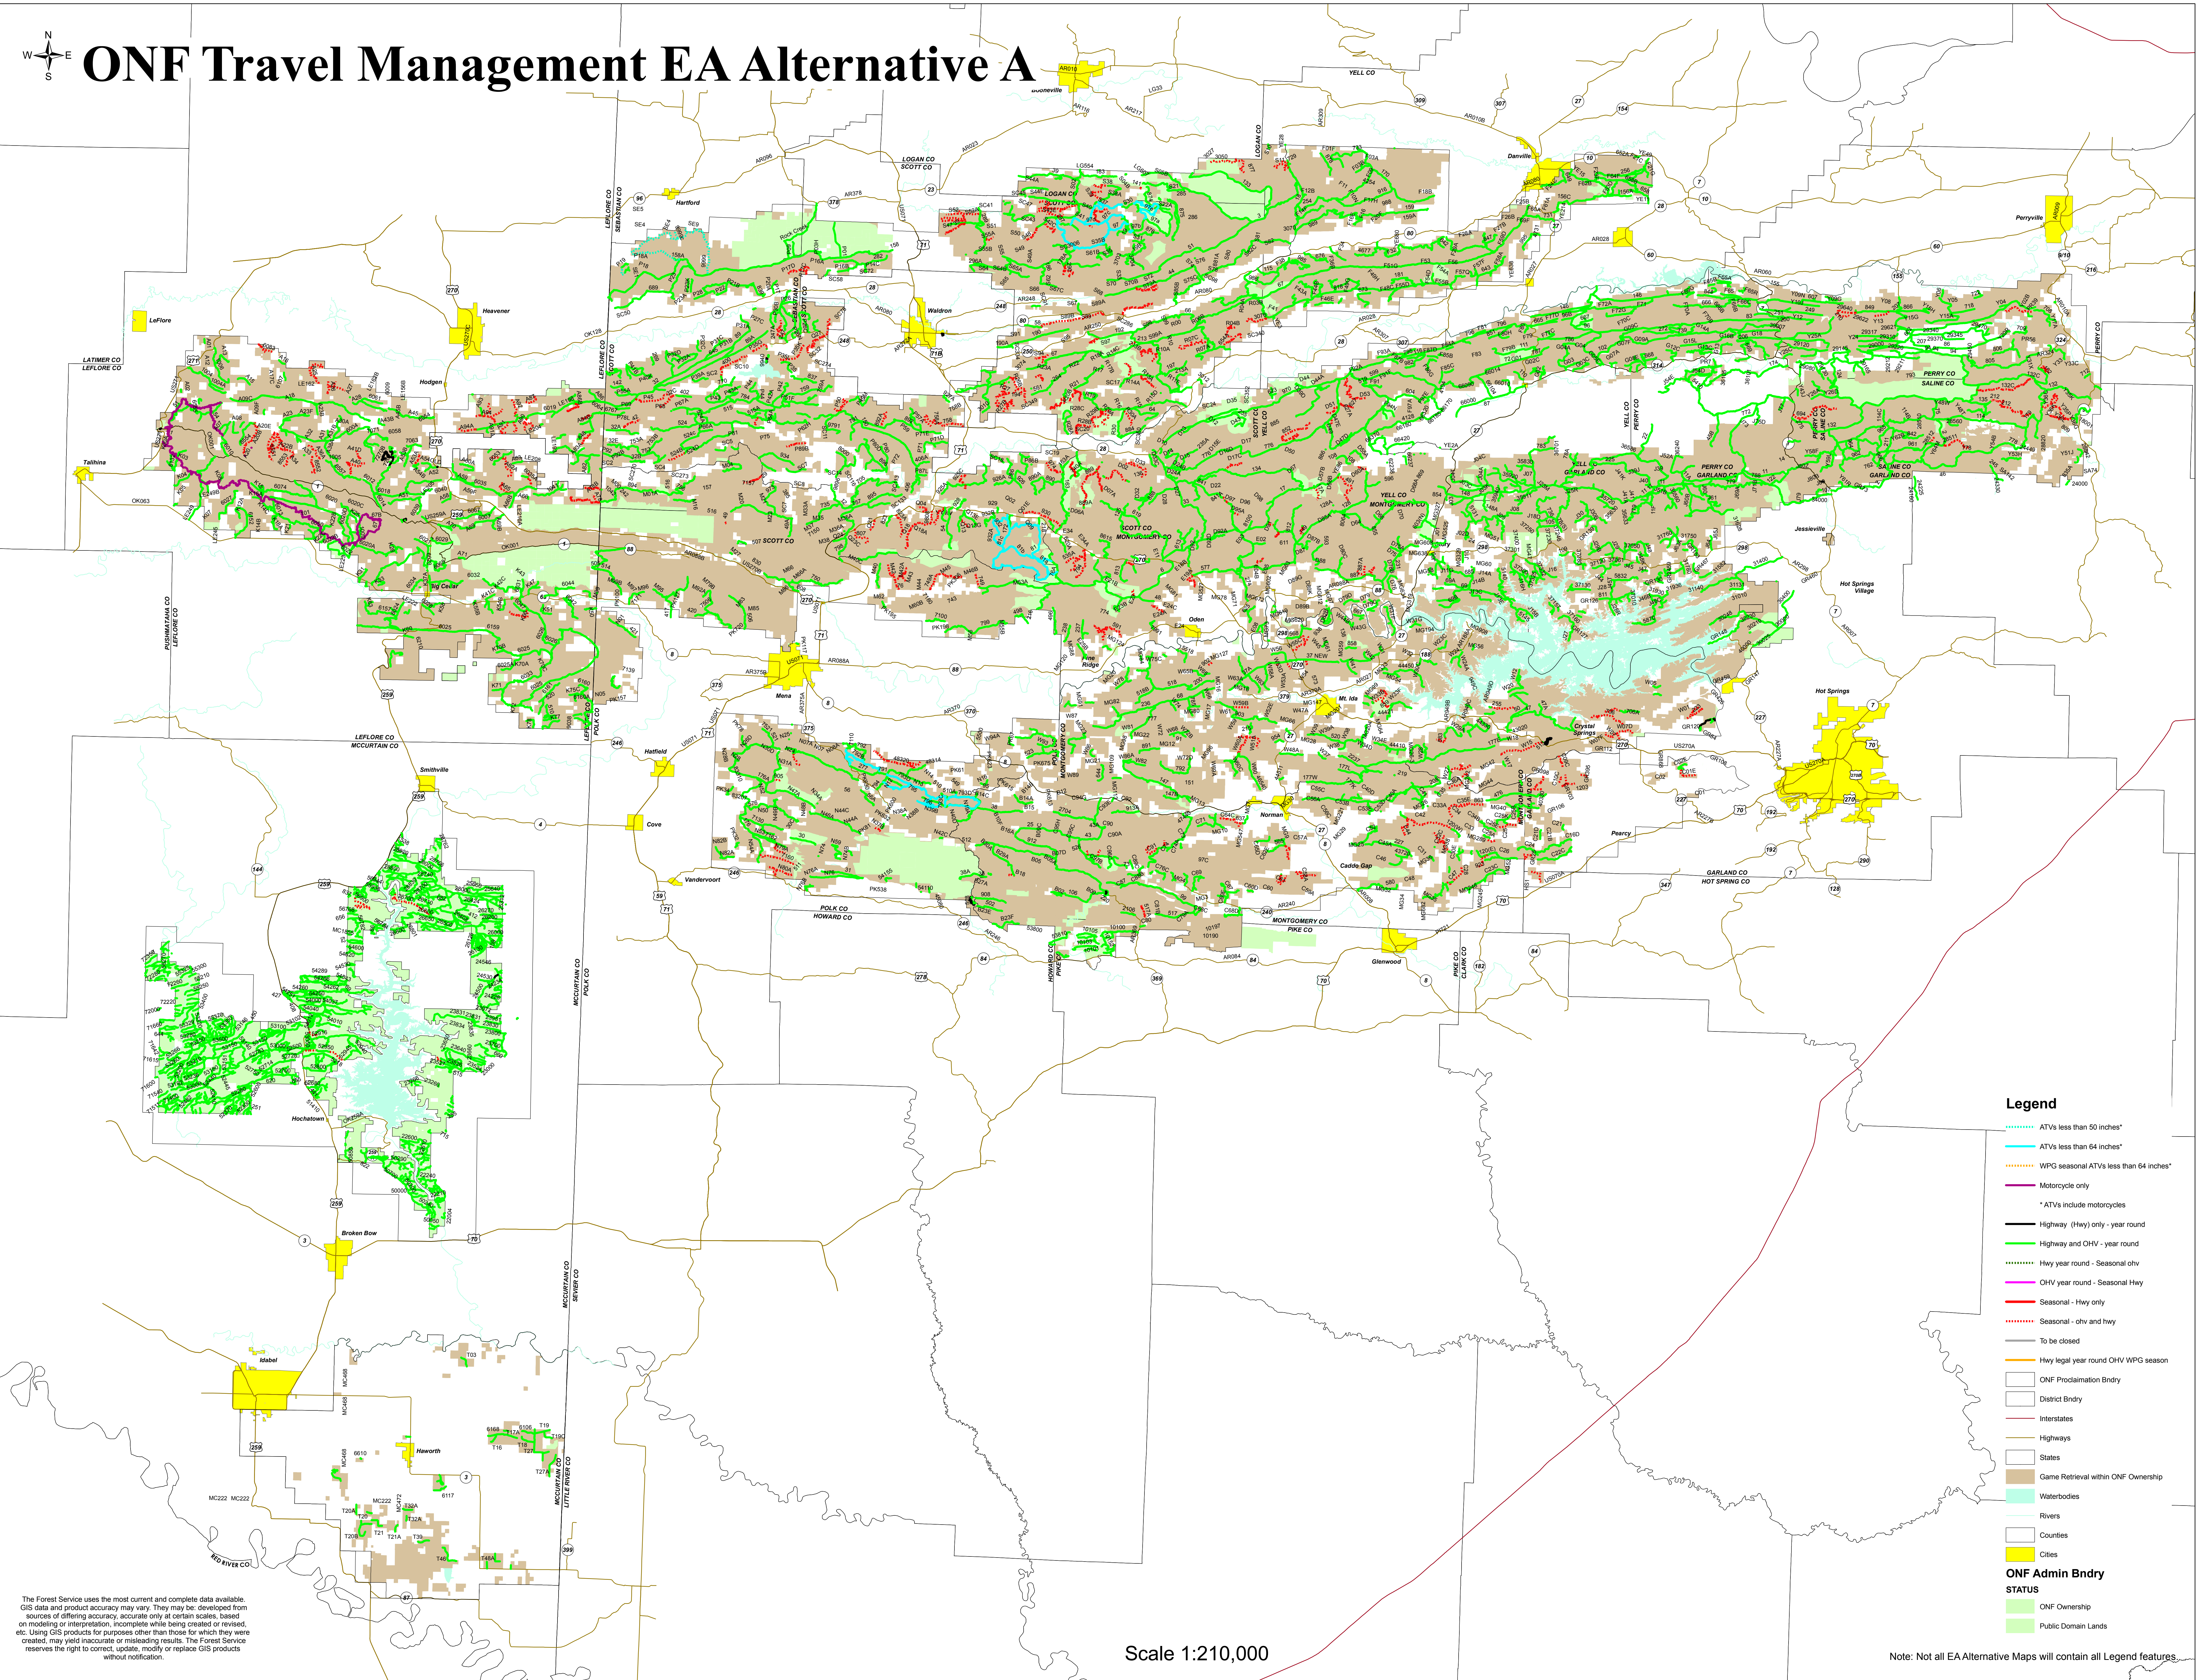

ONF Travel Management EA Alternative A

Legend

1. ATVs less than 50 inches*
   - ATVs less than 64 inches*
   - WPG seasonal ATVs less than 64 inches*
   - Motorcycle only
   - ATVs include motorcycles
   - Highway (Hwy) only - year round
   - Highway and OHV - year round
   - Hwy year round - Seasonal ohv
   - OHV year round - Seasonal Hwy
   - Seasonal - Hwy only
   - Seasonal - ohv and hwy
   - To be closed
   - Hwy legal year round OHV WPG season
   - ONF Proclamation Bndry
   - District Bndry
   - Interstates
   - Highways
   - States
   - Game Retrieval within ONF Ownership
   - Waterbodies
   - Rivers
   - Counties
   - Cities
2. **ONF Admin Bndry STATUS**
3. ONF Ownership
   - Public Domain Lands

Scale 1:210,000

Note: Not all EA Alternative Maps will contain all Legend features.