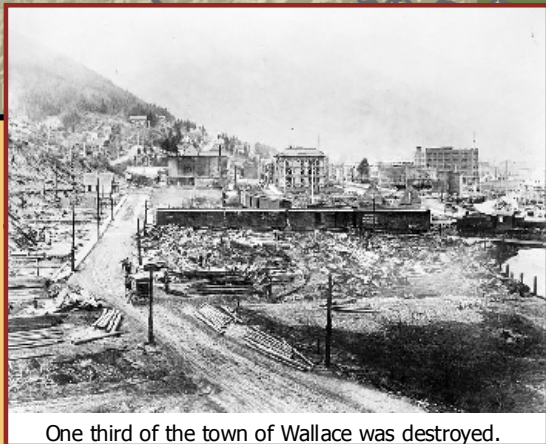

The Pulaski Tunnel after the fire

One third of the town of Wallace was destroyed.

The Great 1910 Fire of Idaho & Montana