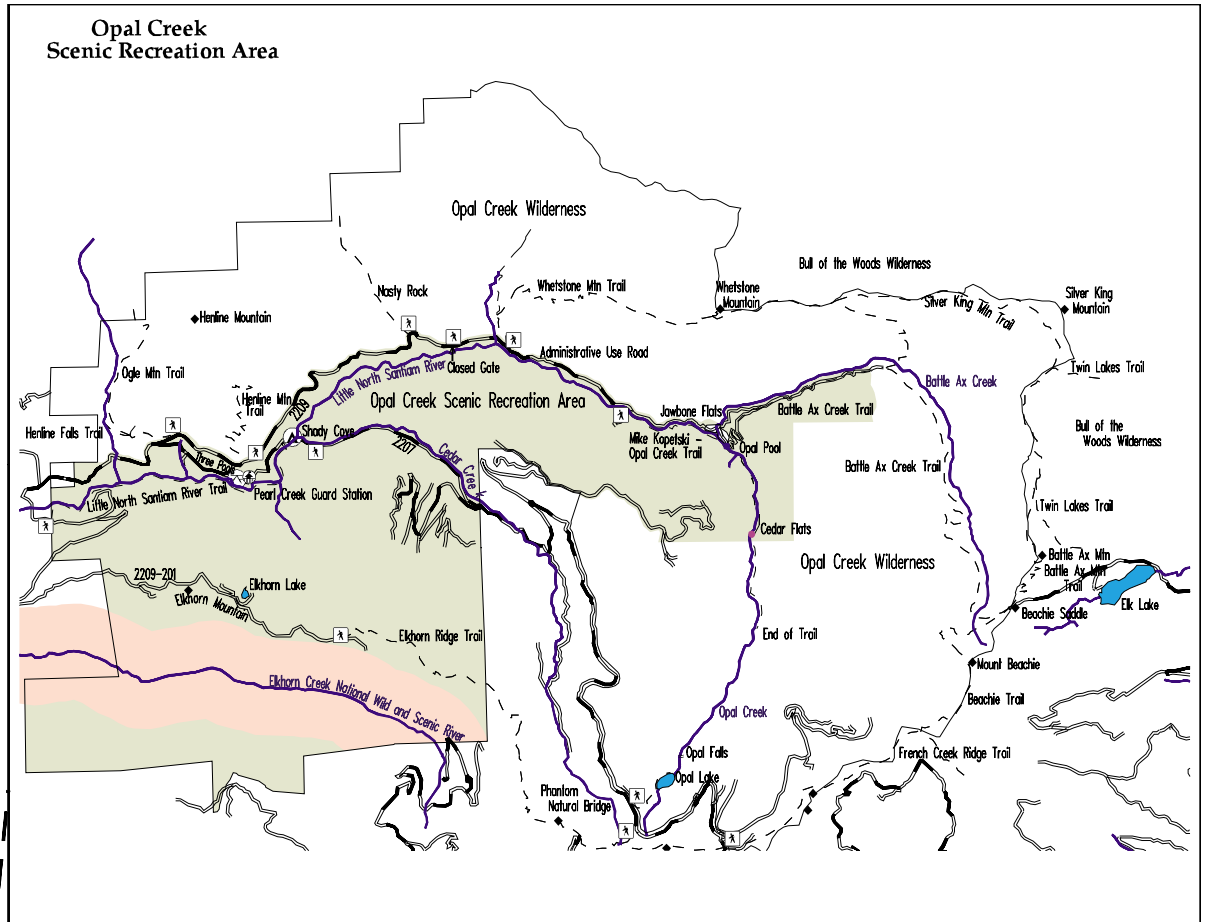

# Opal Creek Scenic Recreation Area Vicinity Map

**ATTENTION**  
 Features represented on this map may not be an accurate geographic location. The Forest Service makes no expressed or implied warranty of this data use of the information for any user's purposes. The Forest Service reserves the right to correct, update, modify or replace the geographical information on which this map is based without notification. For more information, contact District Ranger/Forester CES-089 (503) 845-1506

Scale 1:6000000  
07/24/01

Request #r2084