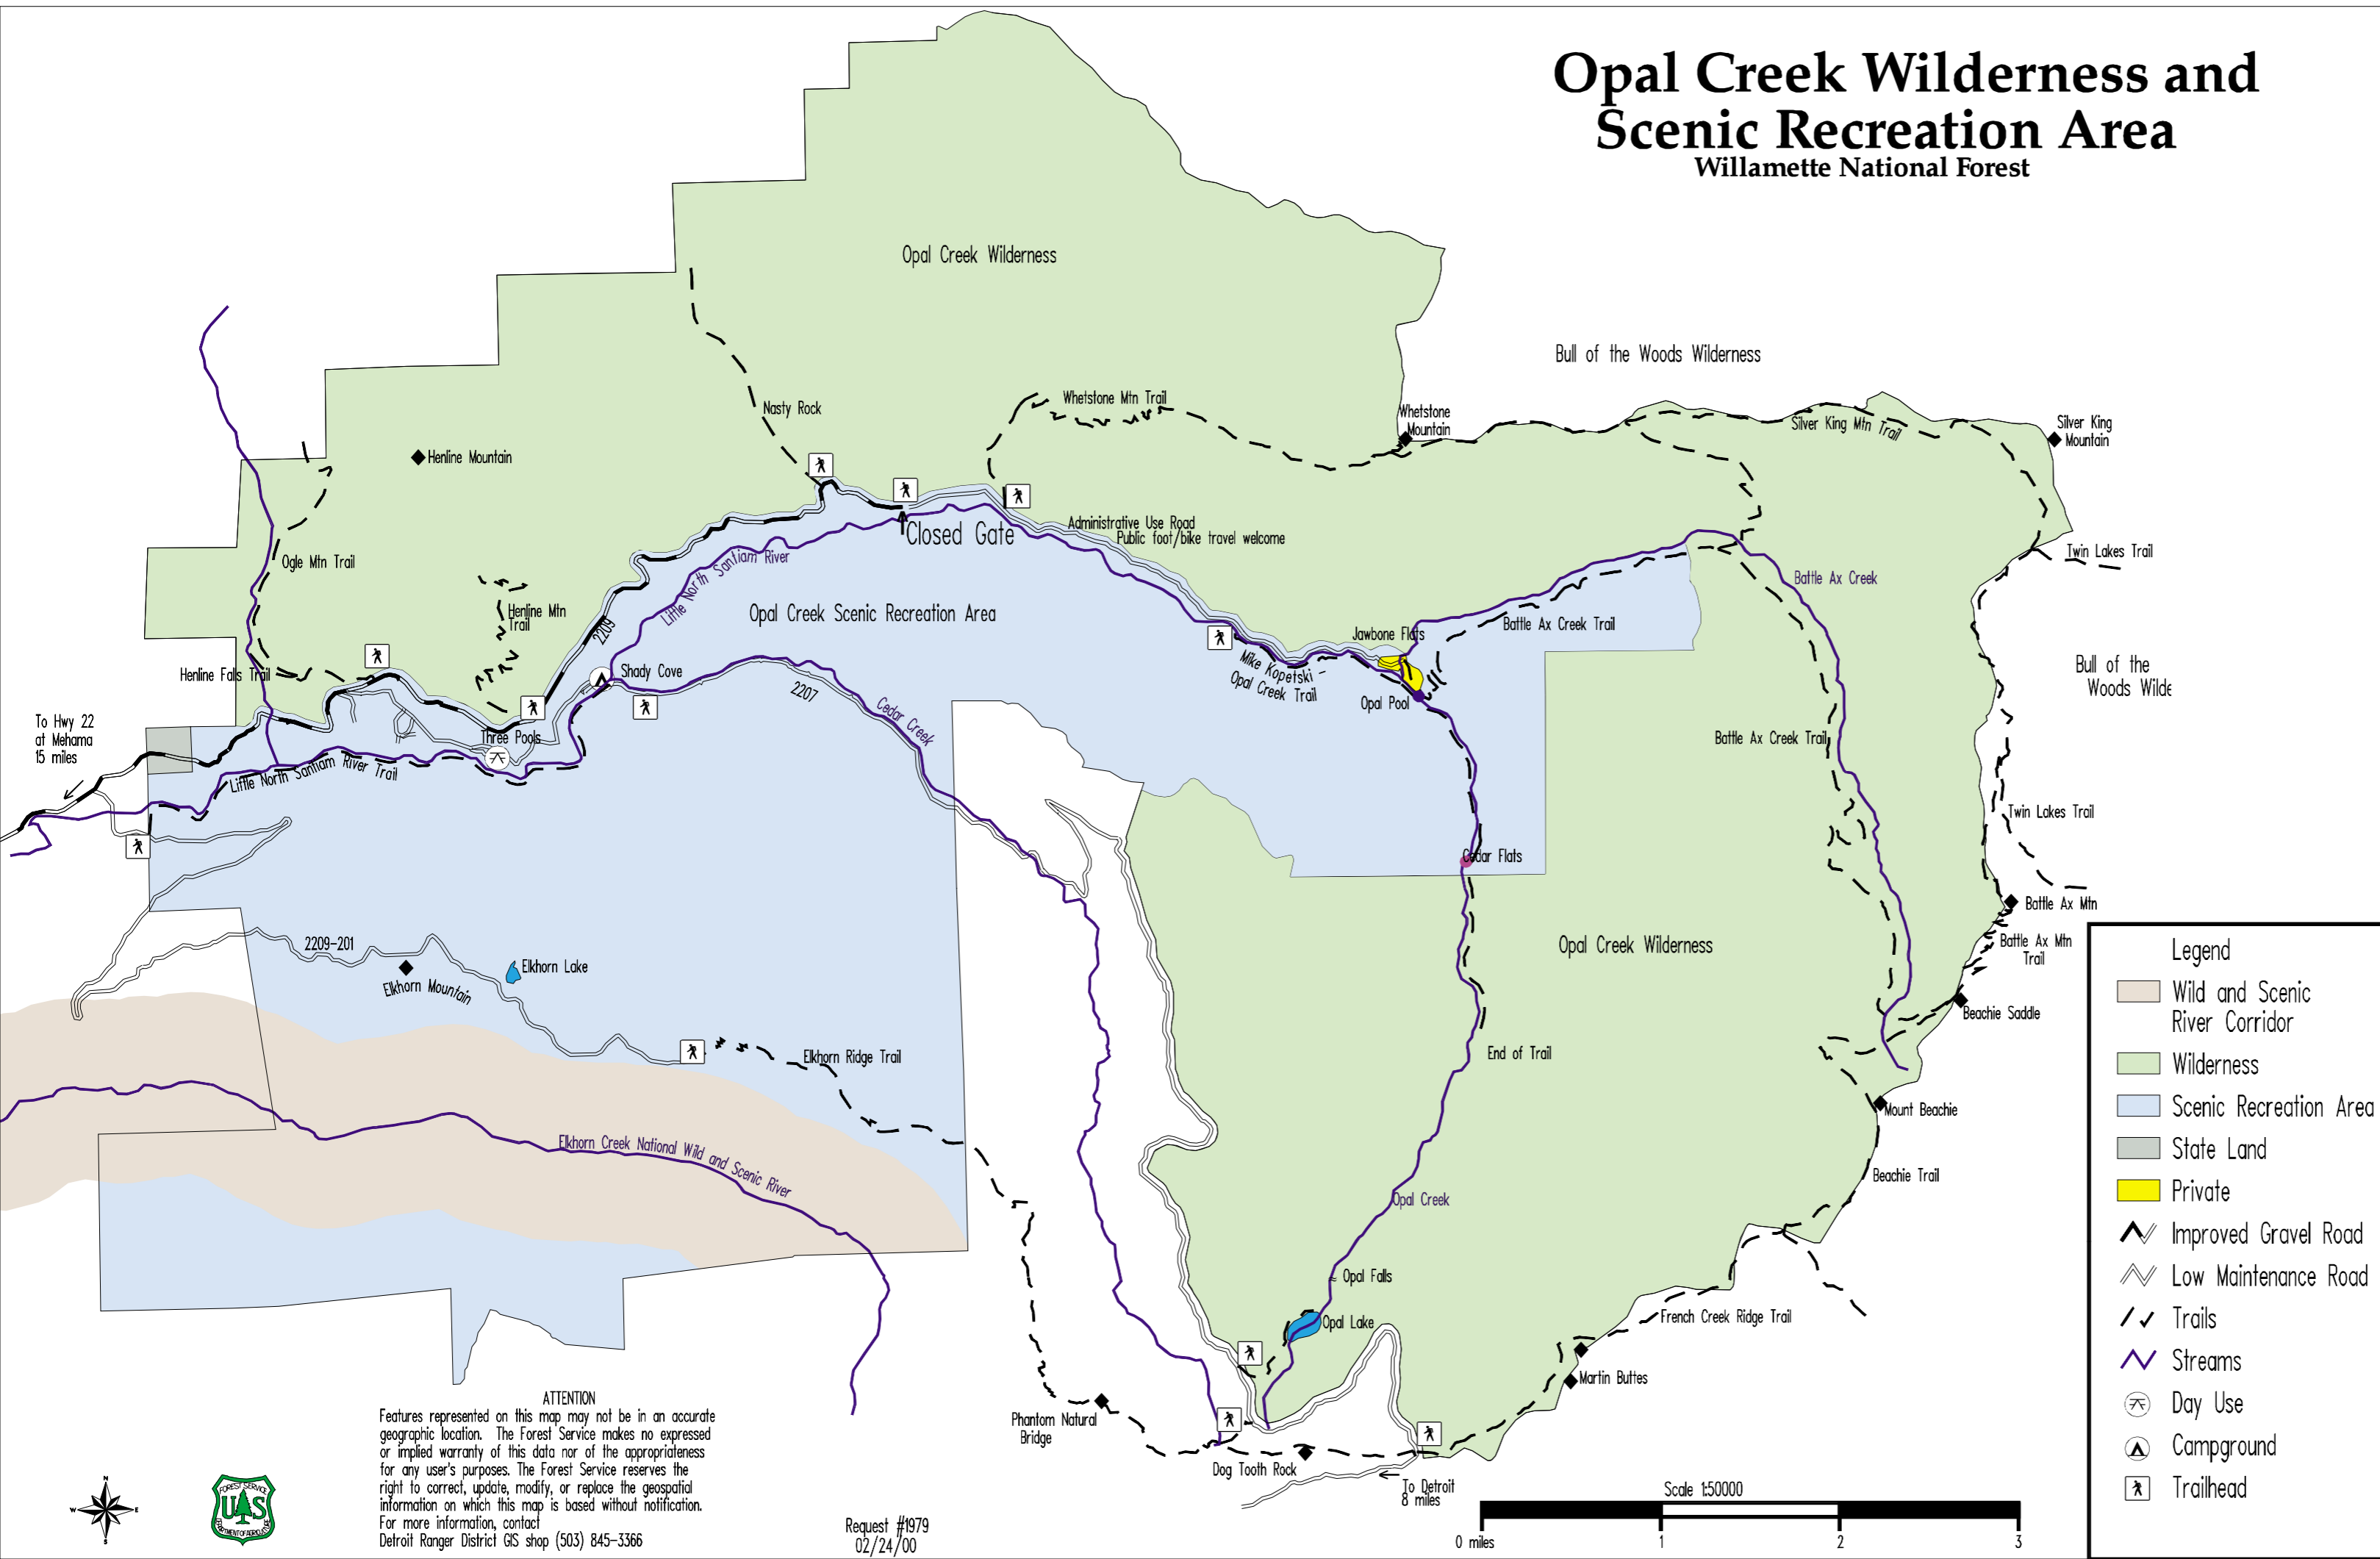

# Opal Creek Wilderness and Scenic Recreation Area

## Willamette National Forest

**Legend**

- Wild and Scenic River Corridor
- Wilderness
- Scenic Recreation Area
- State Land
- Private
- Improved Gravel Road
- Low Maintenance Road
- Trails
- Streams
- ☼ Day Use
- ⛺ Campground
- ⤴ Trailhead