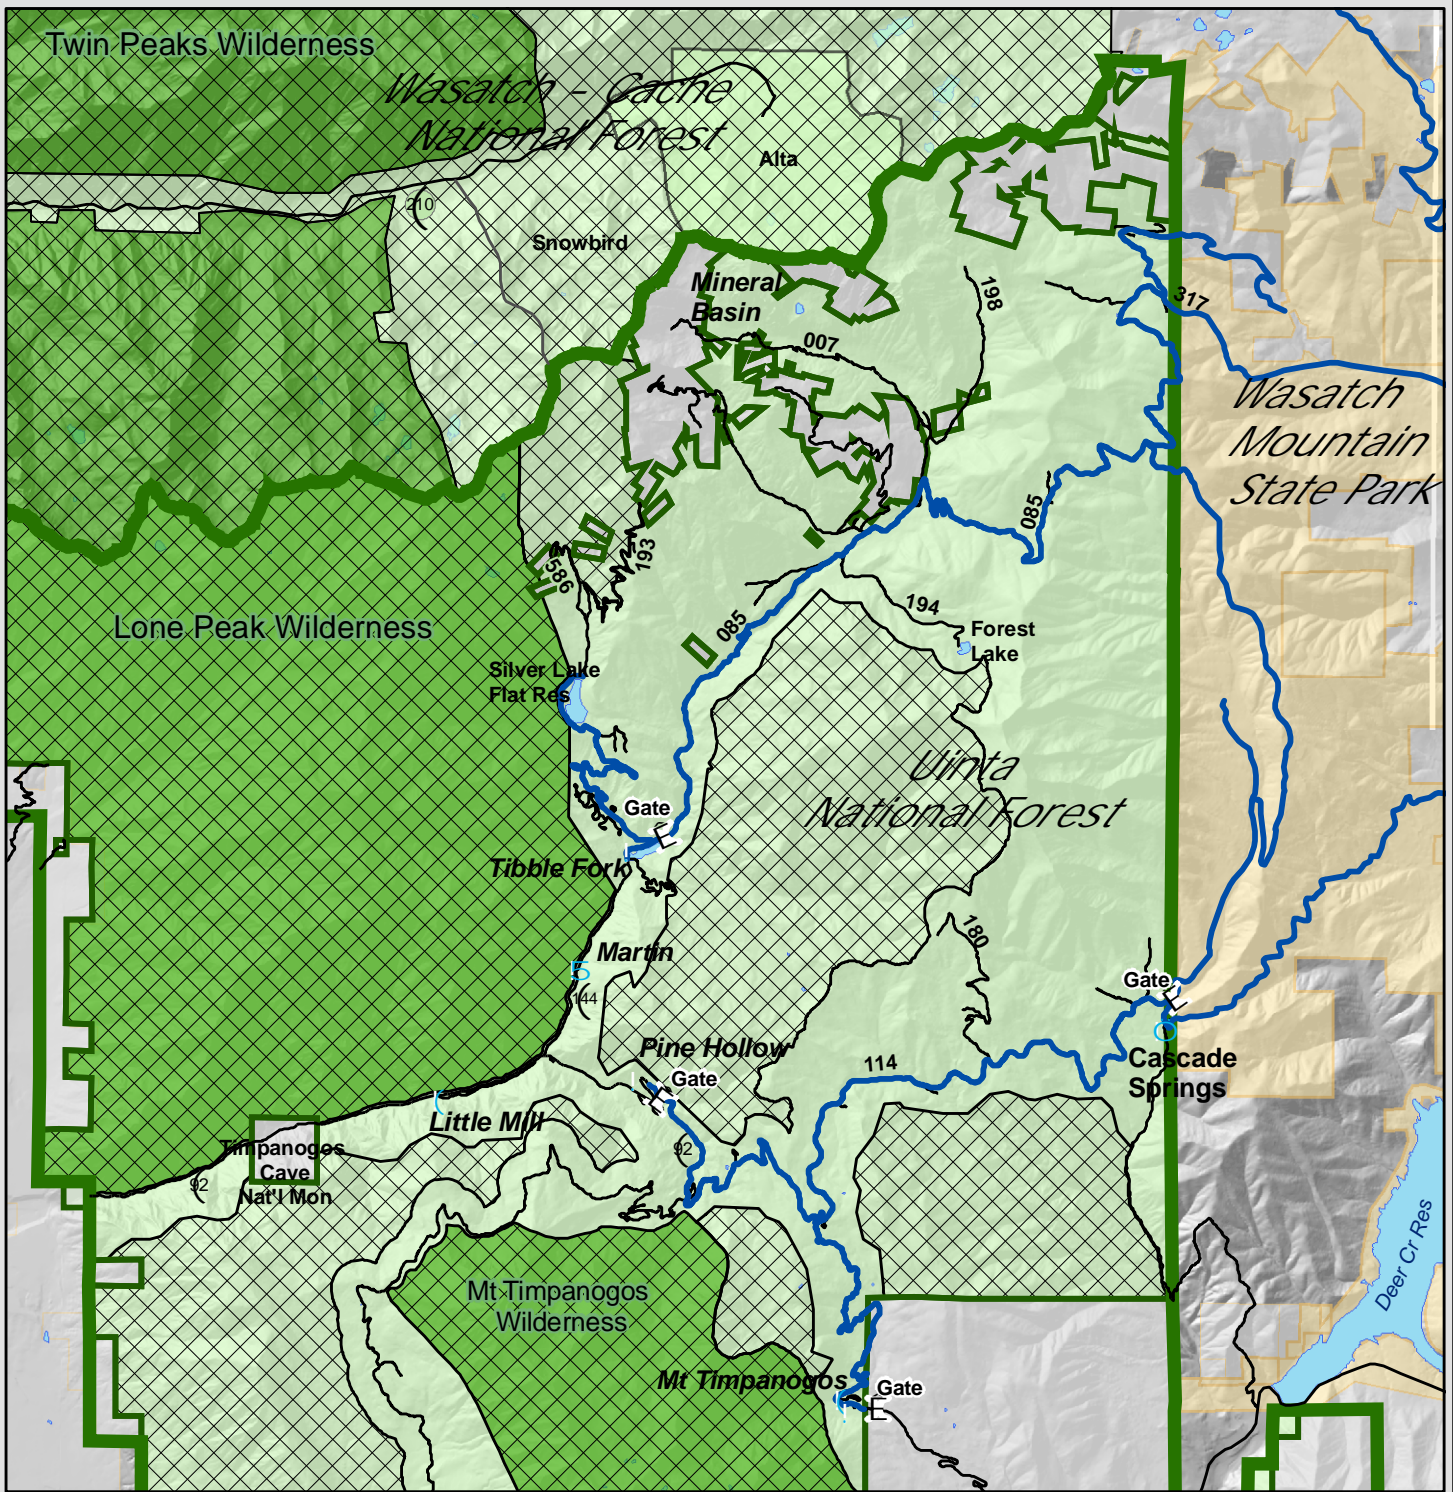

Pleasant Grove Snowmobile Recreation Areas

Snowmobile Opportunity Areas

- Forest - Open to Over-the-snow Vehicles
- Non-Motorized - Closed to Over-the-Snow Vehicles
- Wilderness - Closed to Over-the-Snow Vehicles
- Other Ownership
- Groomed Snowmobile Routes
- Road System (Not Groomed)

2