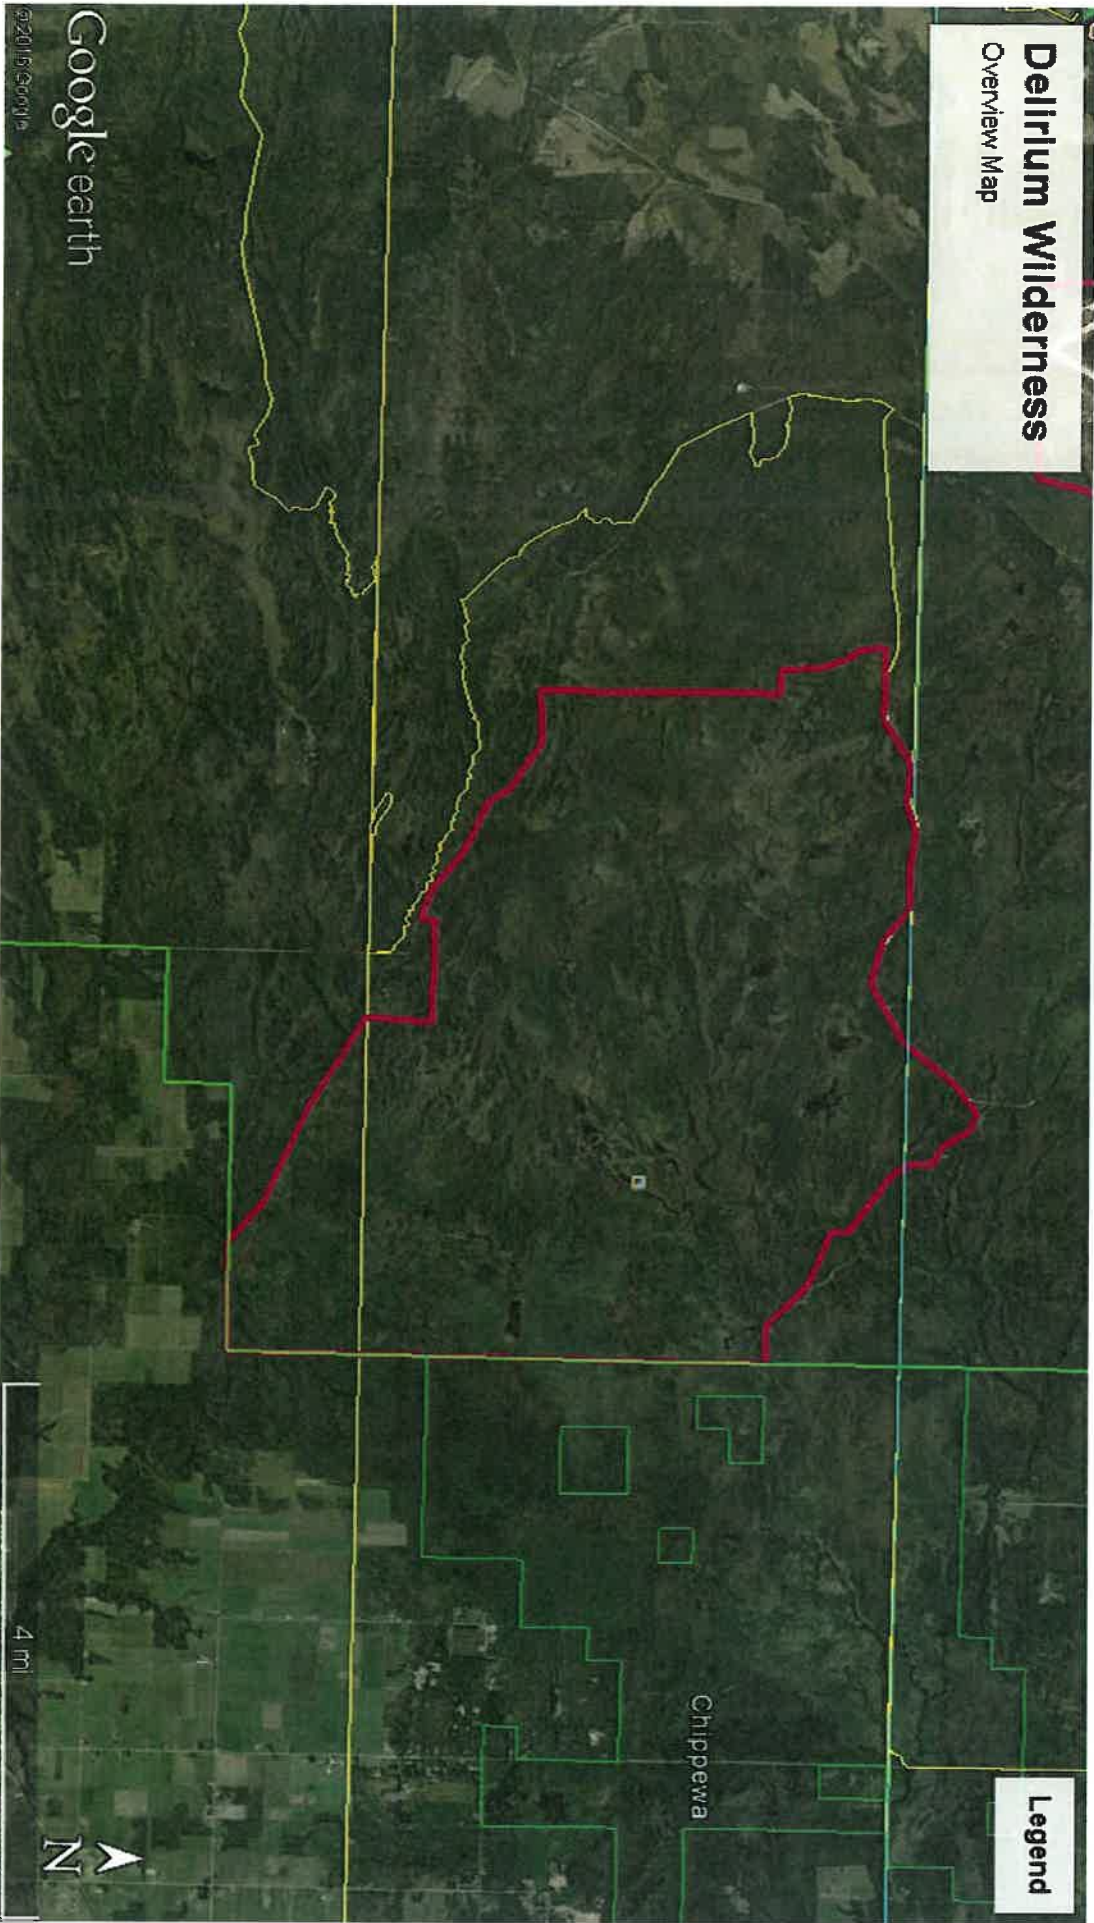

Executed this 3 day of June, 2016, at Gladstone, Michigan.

CID H. MORGAN
Forest Supervisor
Hiawatha National Forest

Rock River Wilderness

Overview Map

49822

Google earth

Legend

2 mi

Big Island Wilderness

Overview Map

Legend

Google earth

© 2016 Google

3 mi

Delirium Wilderness

Overview Map

Legend

Chippewa

4 mi

Google earth

©2015 Google

Horseshoe Bay Wilderness

Overview Map

Legend

Round Island Wilderness Overview Map

Legend

Google earth

Image © 2016 TerraMetrics
© 2016 Google
Image NOAA

Hiawatha Shore, D.

Mackinac Wilderness

Overview Map

Legend