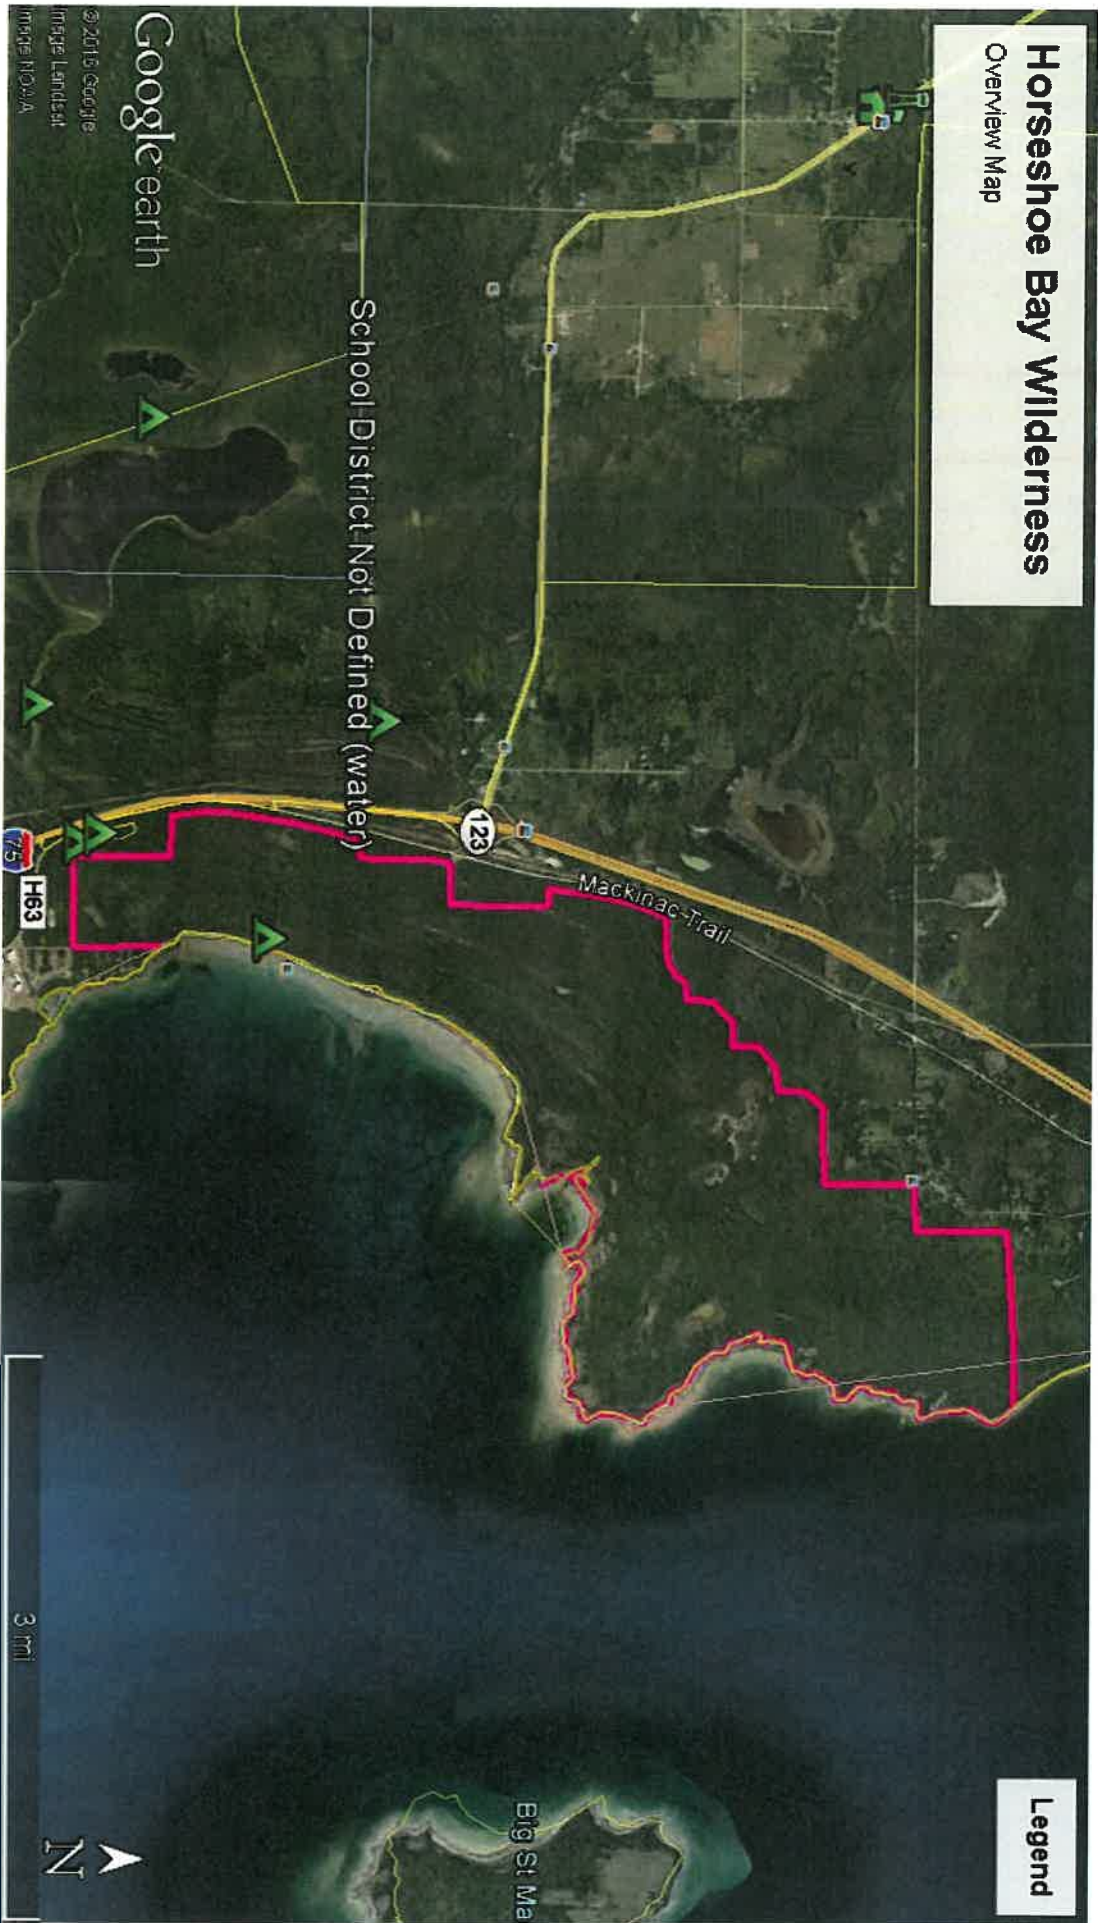

Big Island Wilderness

Overview Map

Legend

Google earth

© 2016 Google

3 mi

Delirium Wilderness

Overview Map

Legend

Chippewa

4 mi

Google earth

©2015 Google

Horseshoe Bay Wilderness

Overview Map

Legend

Google earth

© 2015 Google
Image Landsat
Image Now

School District Not Defined (water)

Mackinac Trail

123

H63

3 mi

Big St Ma

Round Island Wilderness Overview Map

Legend

Google earth

Image © 2016 TerraMetrics
© 2016 Google
Image NOAA

Hiawatha Shore, D.

Mackinac Wilderness

Overview Map

Legend