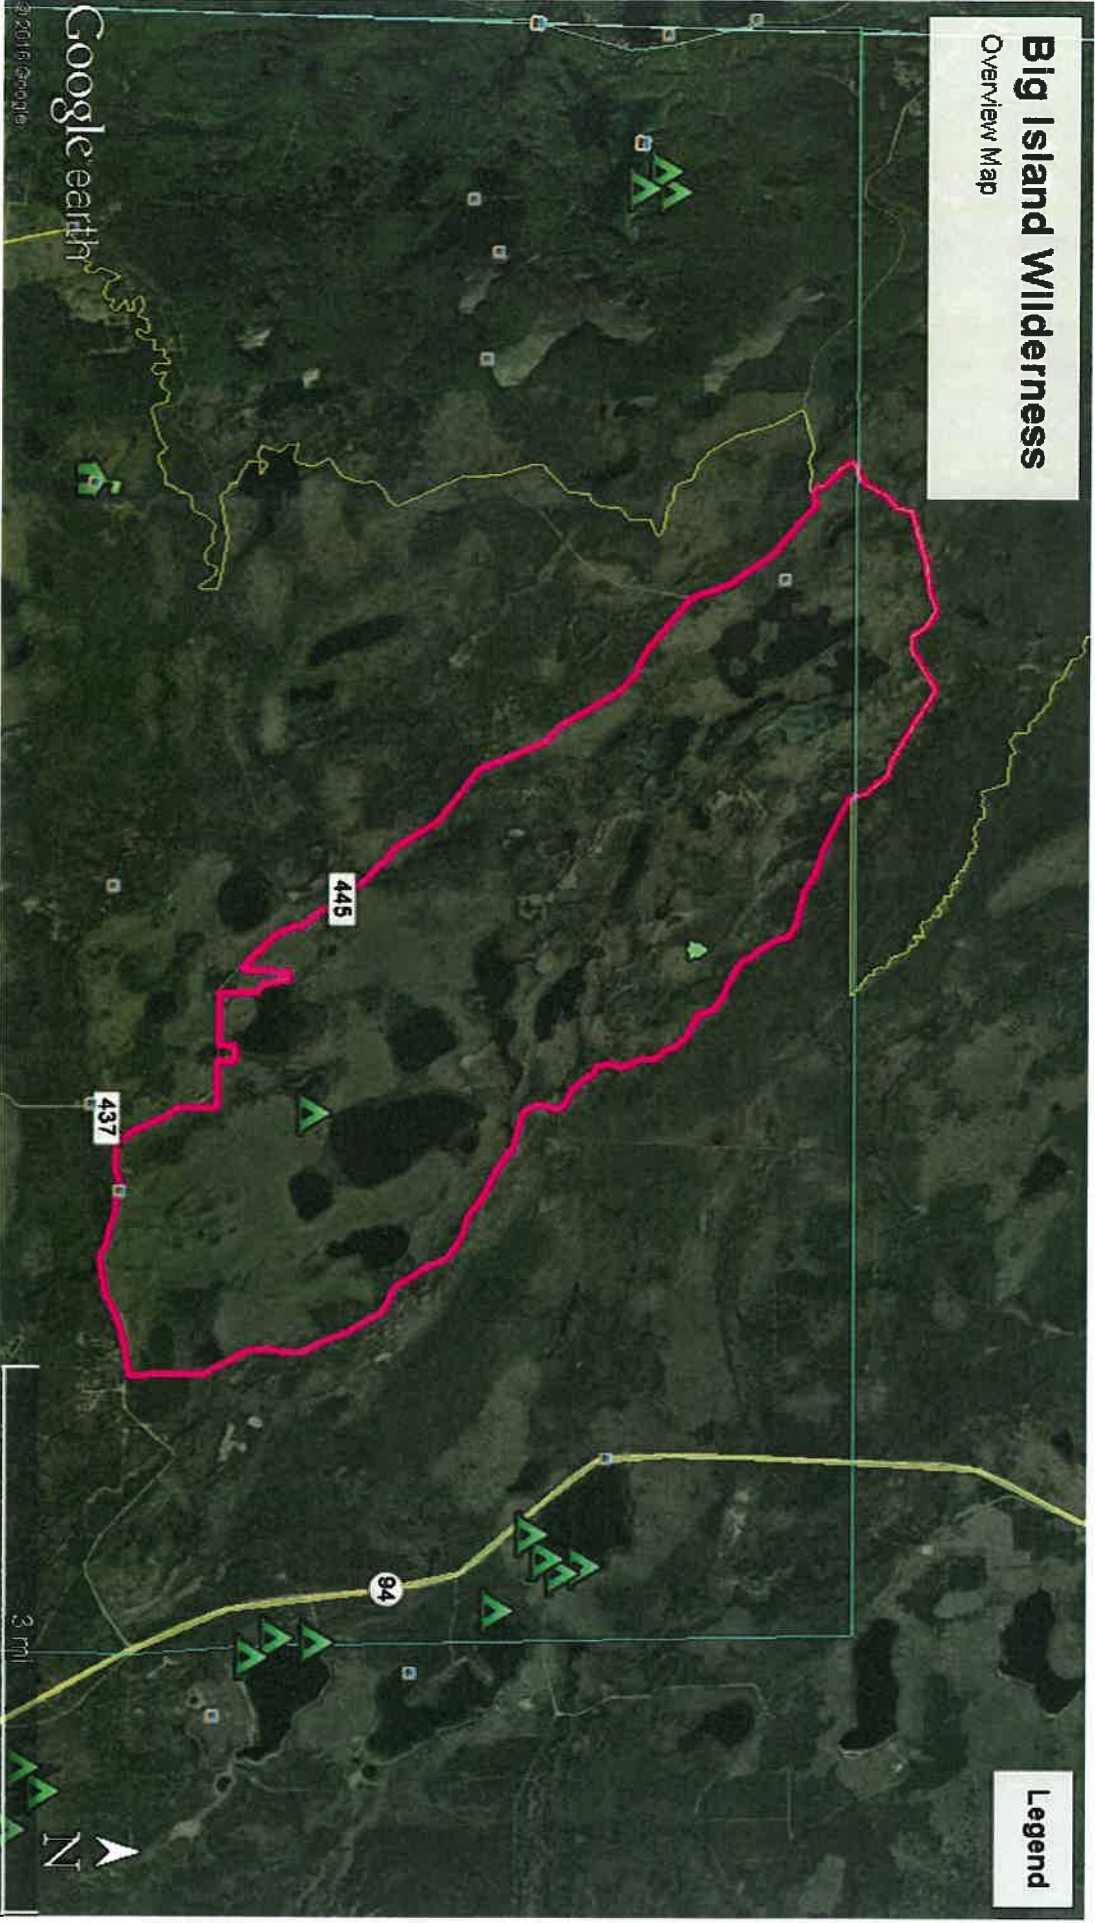

Executed this 3 day of June, 2016, at Gladstone, Michigan.

CID H. MORGAN
Forest Supervisor
Hiawatha National Forest

Rock River Wilderness

Overview Map

49822

Google earth

Legend

2 mi

Big Island Wilderness

Overview Map

Legend

Google earth

© 2016 Google

3 mi

Delirium Wilderness

Overview Map

Legend

Chippewa

4 mi

Google earth

©2015 Google

Horseshoe Bay Wilderness

Overview Map

Legend