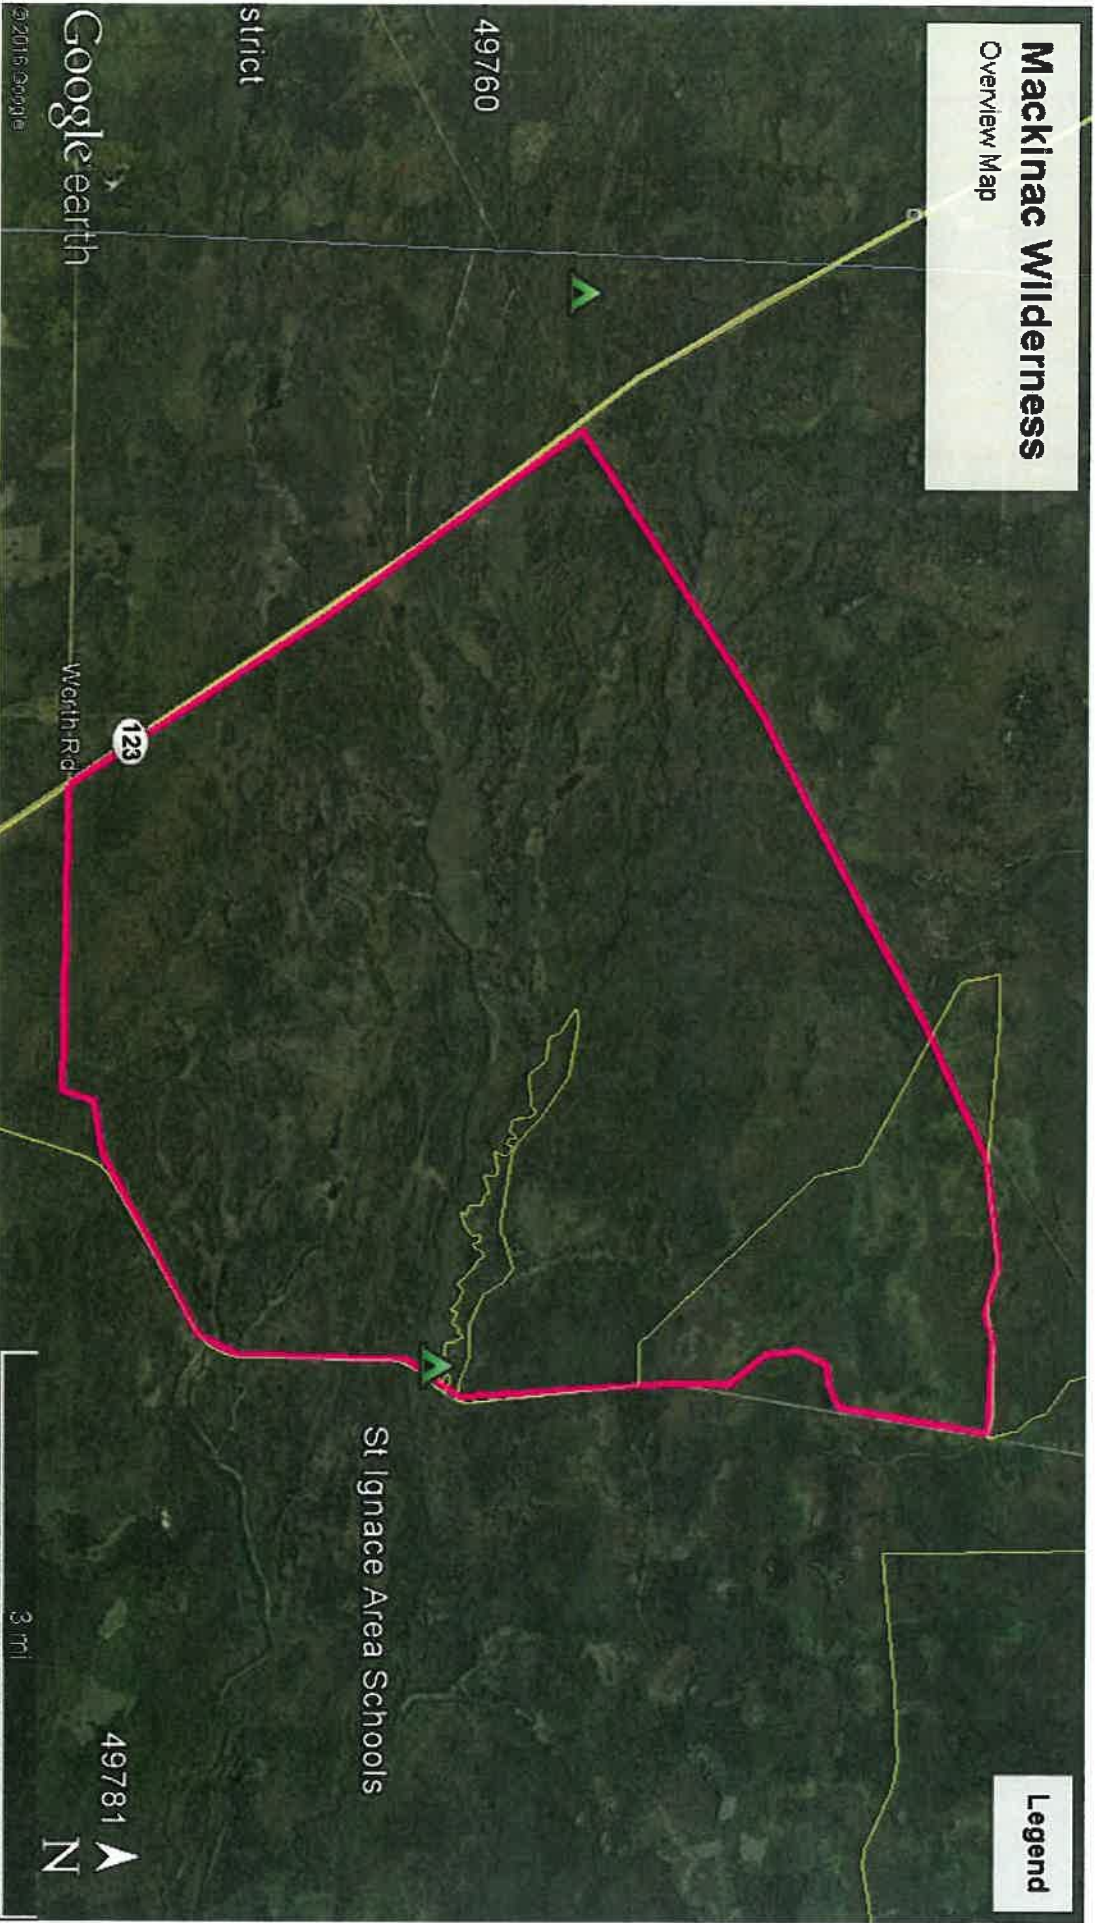

Legend

Chippewa

4 mi

Google earth

©2015 Google

Horseshoe Bay Wilderness

Overview Map

Legend

Round Island Wilderness Overview Map

Legend

Google earth

Image © 2016 TerraMetrics
© 2016 Google
Image NOAA

Hiawatha Shore, D.

Mackinac Wilderness

Overview Map

Legend

49760

strict

Google earth

©2016 Google

123

Werth Rd

St Ignace Area Schools

3 mi