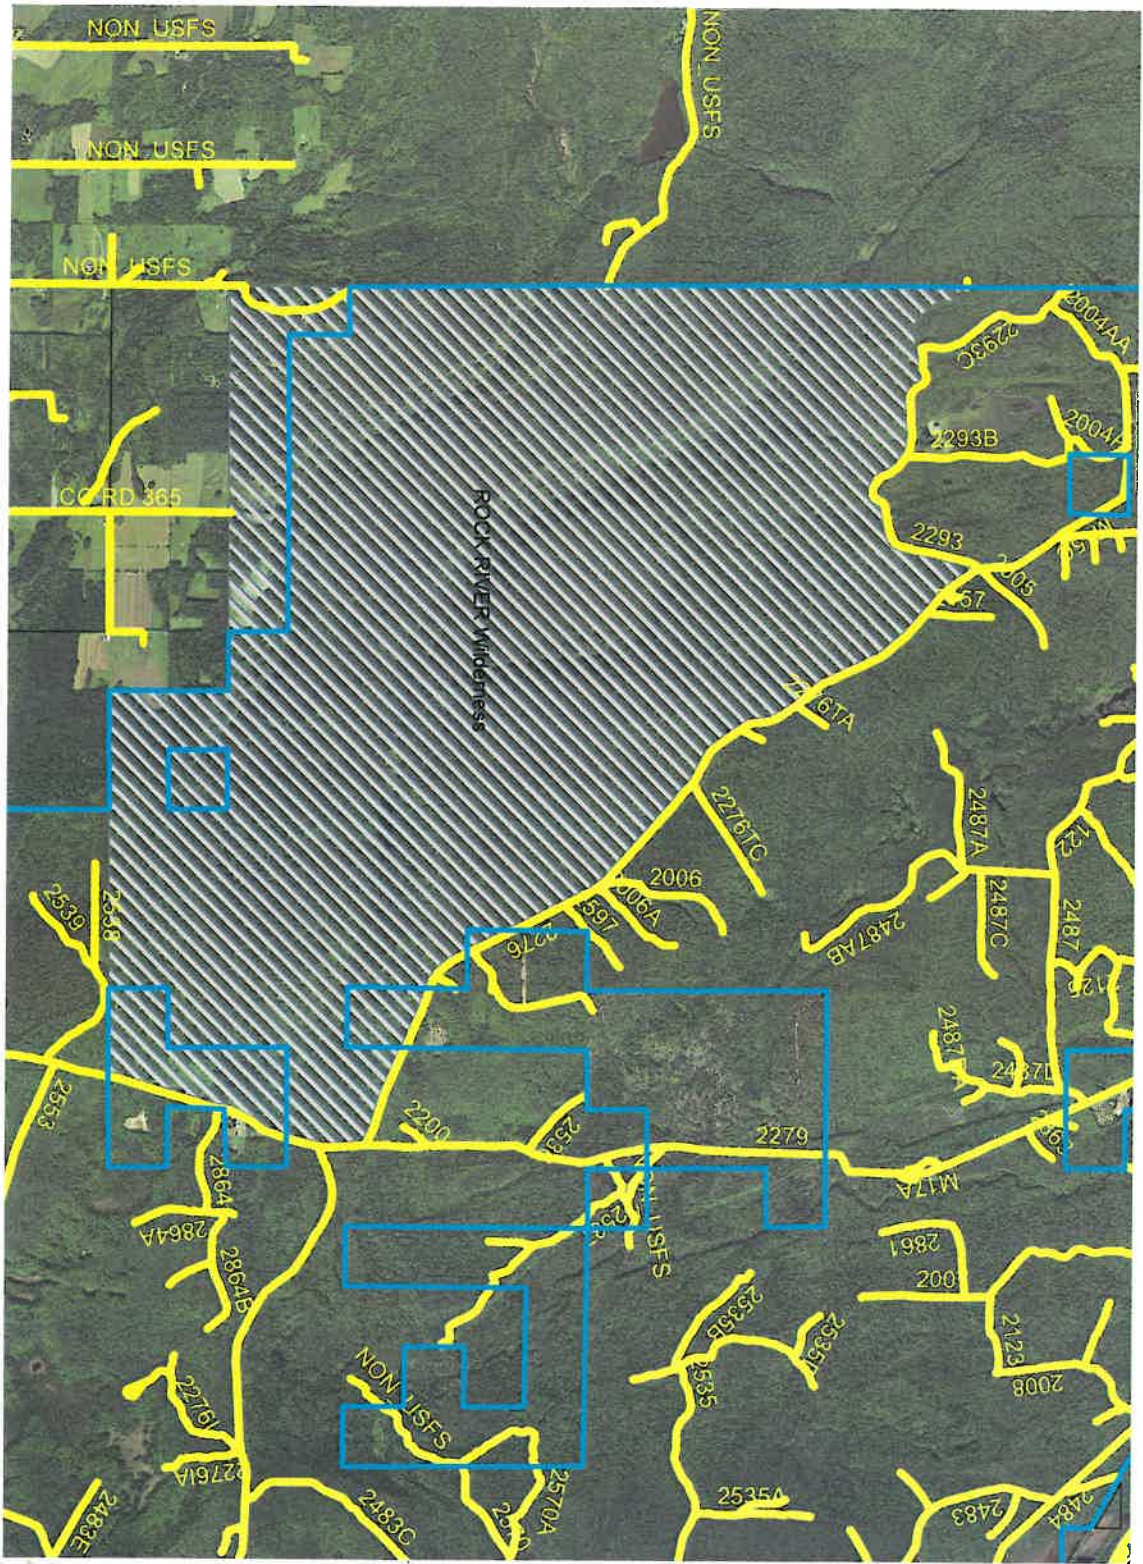

Executed this 3 day of June, 2016, at Gladstone, Michigan.

CID H. MORGAN
Forest Supervisor
Hiawatha National Forest

Rock River Wilderness

Overview Map

49822

Google earth

Legend

2 mi

Big Island Wilderness

Overview Map

Legend

Google earth

© 2016 Google

3 mi

Delirium Wilderness

Overview Map

Legend

Chippewa

4 mi

Google earth

©2015 Google

Horseshoe Bay Wilderness

Overview Map

Legend