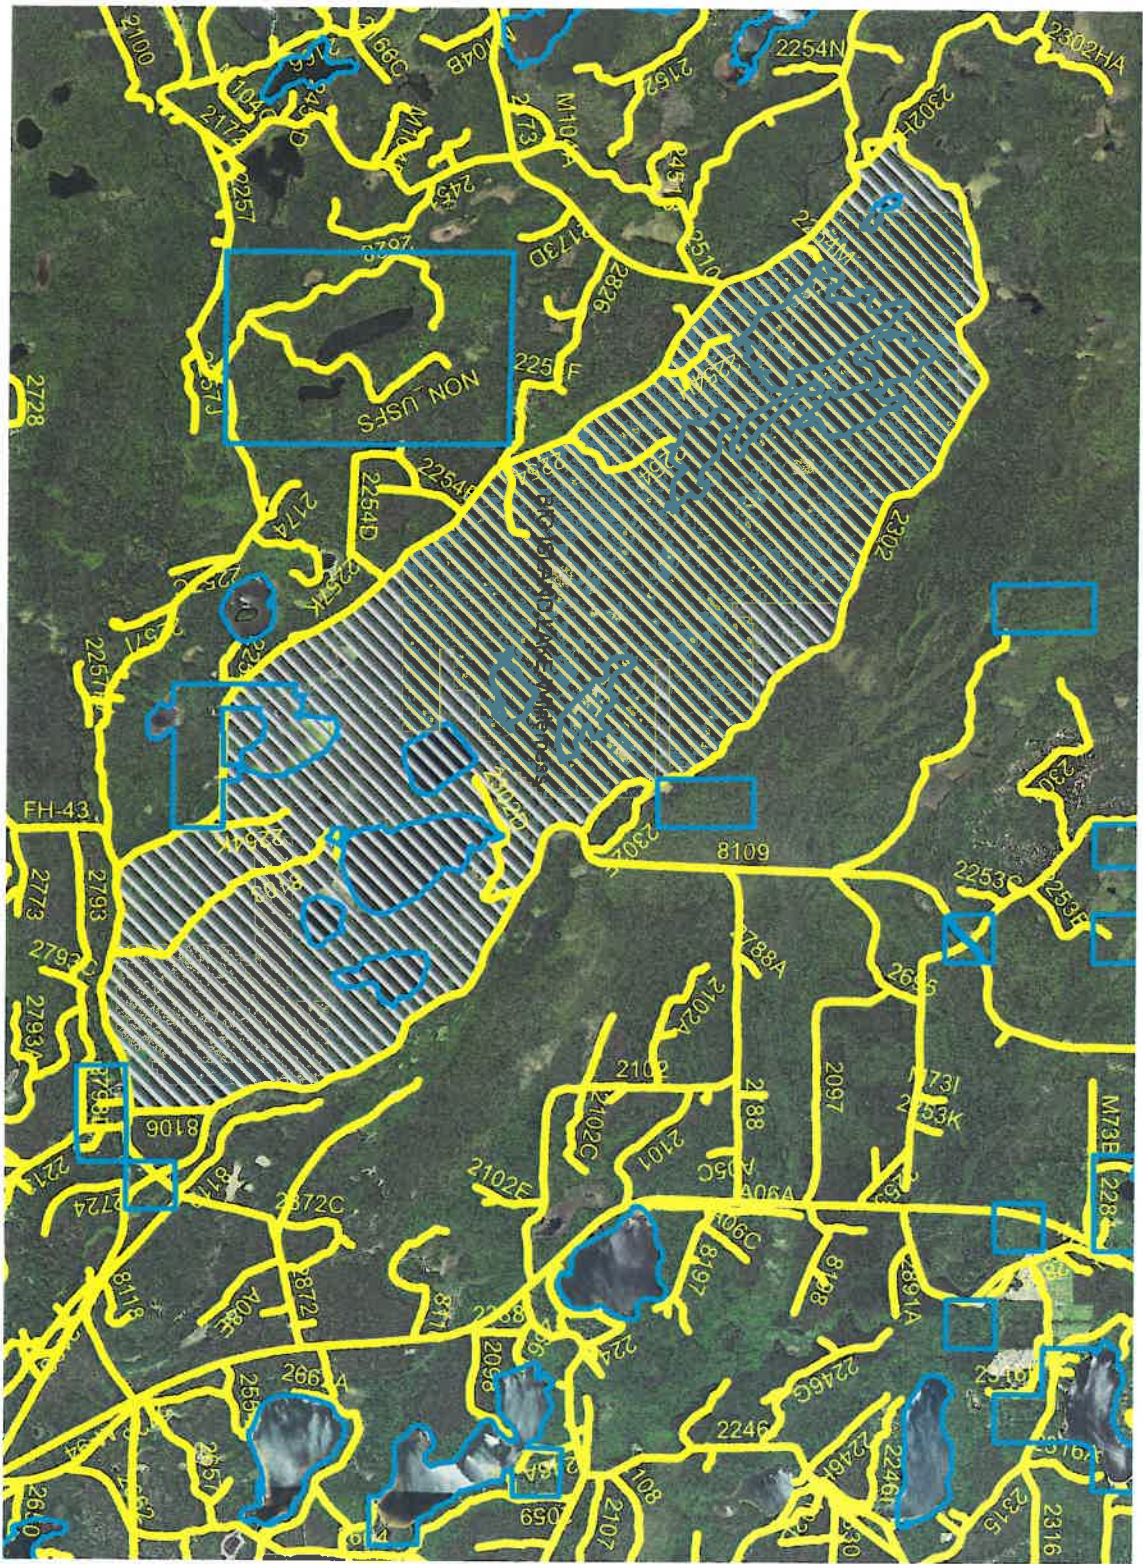

Executed this 3 day of June, 2016, at Gladstone, Michigan.

CID H. MORGAN
Forest Supervisor
Hiawatha National Forest

Rock River Wilderness

Overview Map

49822

Google earth

Legend

2 mi

Big Island Wilderness

Overview Map

Legend

Google earth

© 2016 Google

3 mi

Delirium Wilderness

Overview Map

Legend

Chippewa

4 mi

Google earth

©2015 Google

Horseshoe Bay Wilderness

Overview Map

Legend

Round Island Wilderness Overview Map

Legend

Google earth

Image © 2016 TerraMetrics
© 2016 Google
Image NOAA

Hiawatha Shore, D.

Mackinac Wilderness

Overview Map

Legend