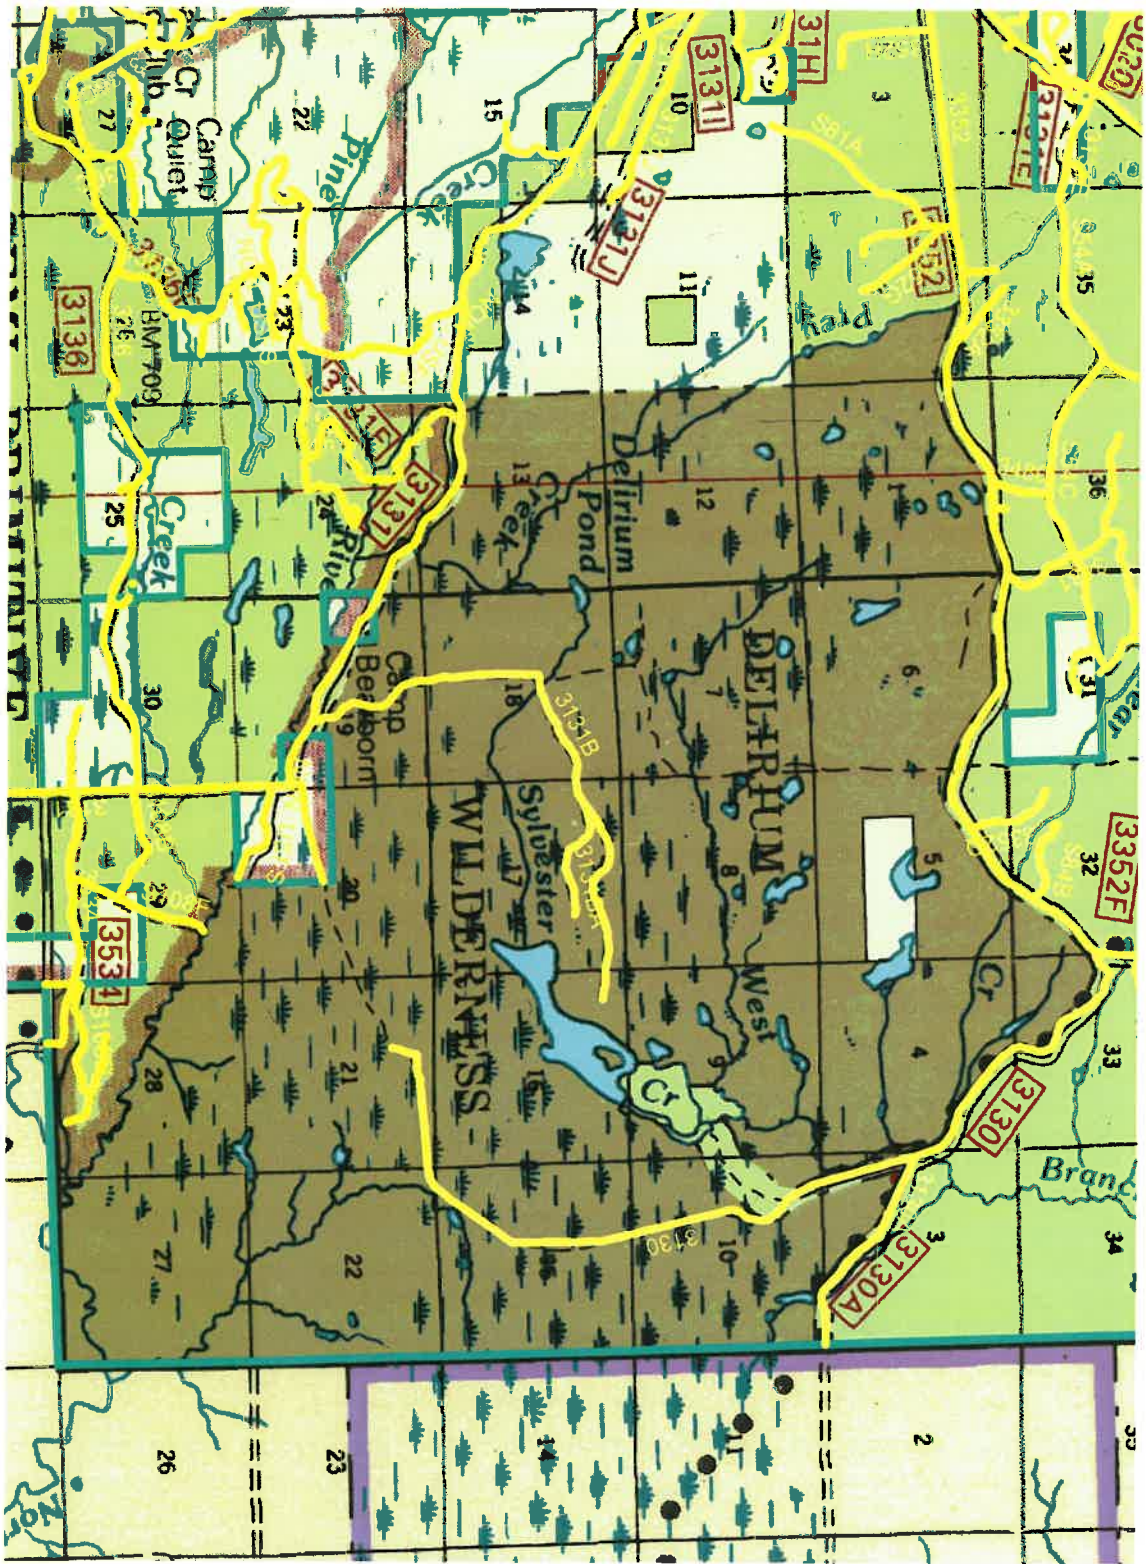

Big Island Wilderness

Overview Map

Legend

Google earth

© 2016 Google

3 mi

Delirium Wilderness

Overview Map

Legend

Chippewa

4 mi

Google earth

©2015 Google

Horseshoe Bay Wilderness

Overview Map

Legend

Google earth

© 2015 Google
Image Landsat
Image Now

School District Not Defined (water)

Mackinac Trail

123

H63

3 mi

Big St Ma

Round Island Wilderness Overview Map

Legend

Google earth

Image © 2016 TerraMetrics
© 2016 Google
Image NOAA

Hiawatha Shore, D.

Mackinac Wilderness

Overview Map

Legend