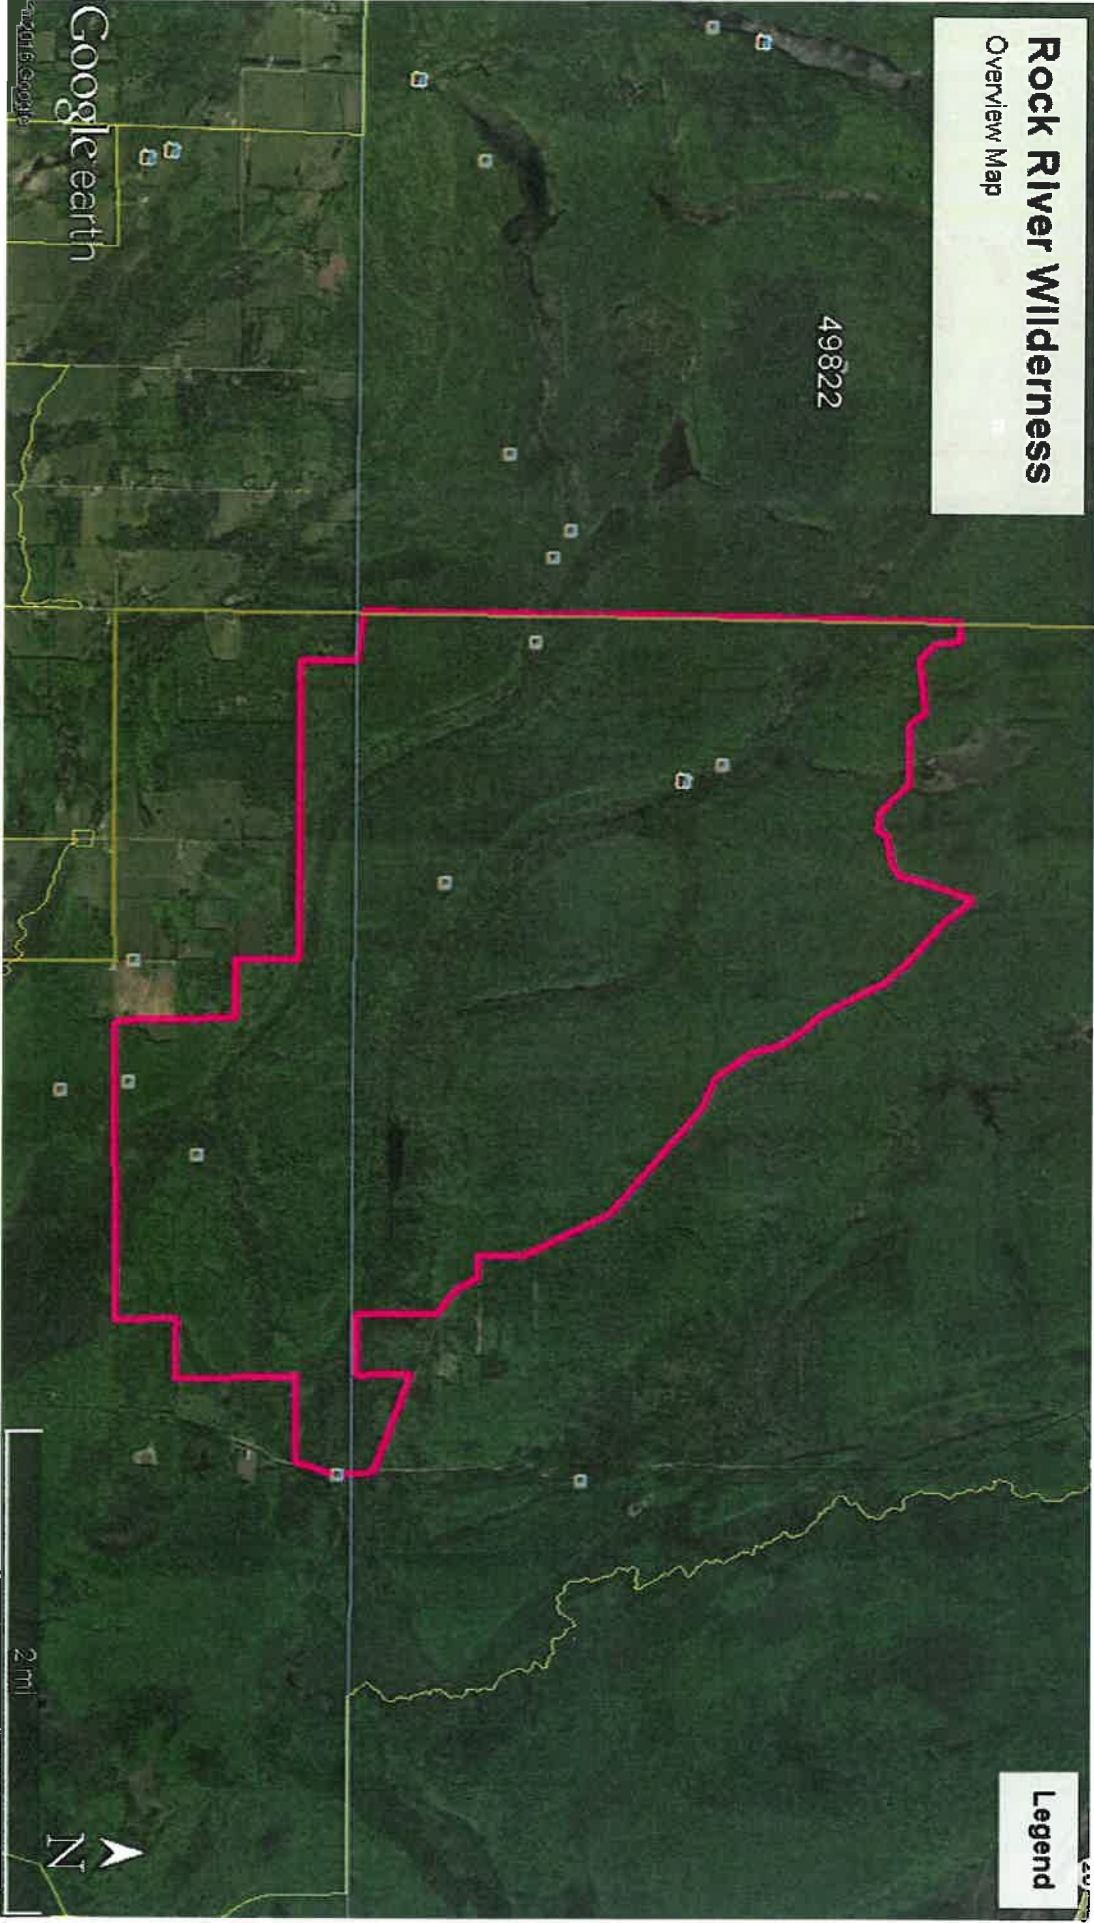

Executed this 3 day of June, 2016, at Gladstone, Michigan.

CID H. MORGAN
Forest Supervisor
Hiawatha National Forest

Rock River Wilderness

Overview Map

49822

Google earth

Legend

2 mi

Big Island Wilderness

Overview Map

Legend

Google earth

© 2016 Google

3 mi

Delirium Wilderness

Overview Map

Legend

Chippewa

4 mi

Google earth

©2015 Google

Horseshoe Bay Wilderness

Overview Map

Legend