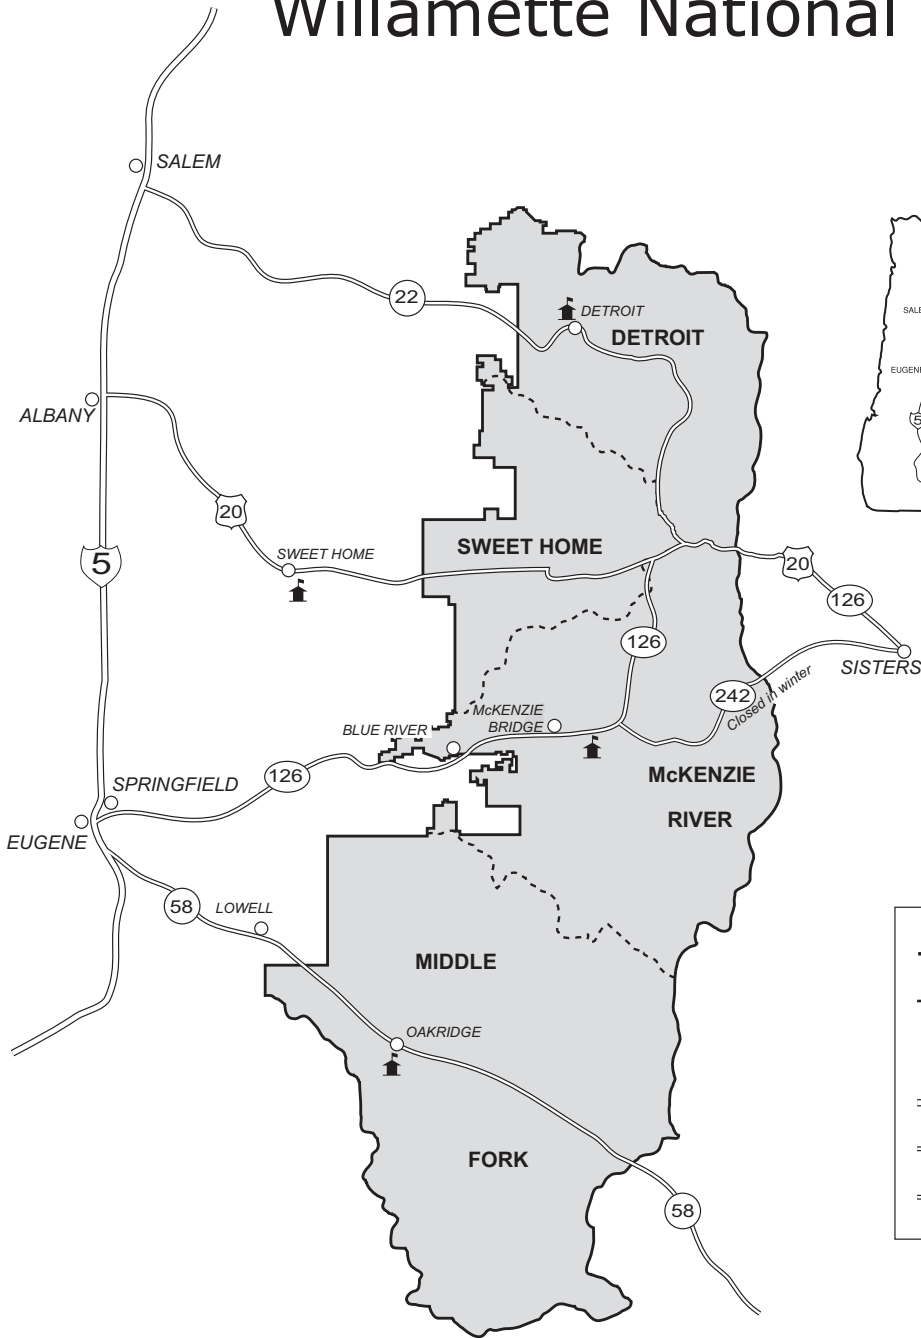

Willamette National Forest

Locator Map