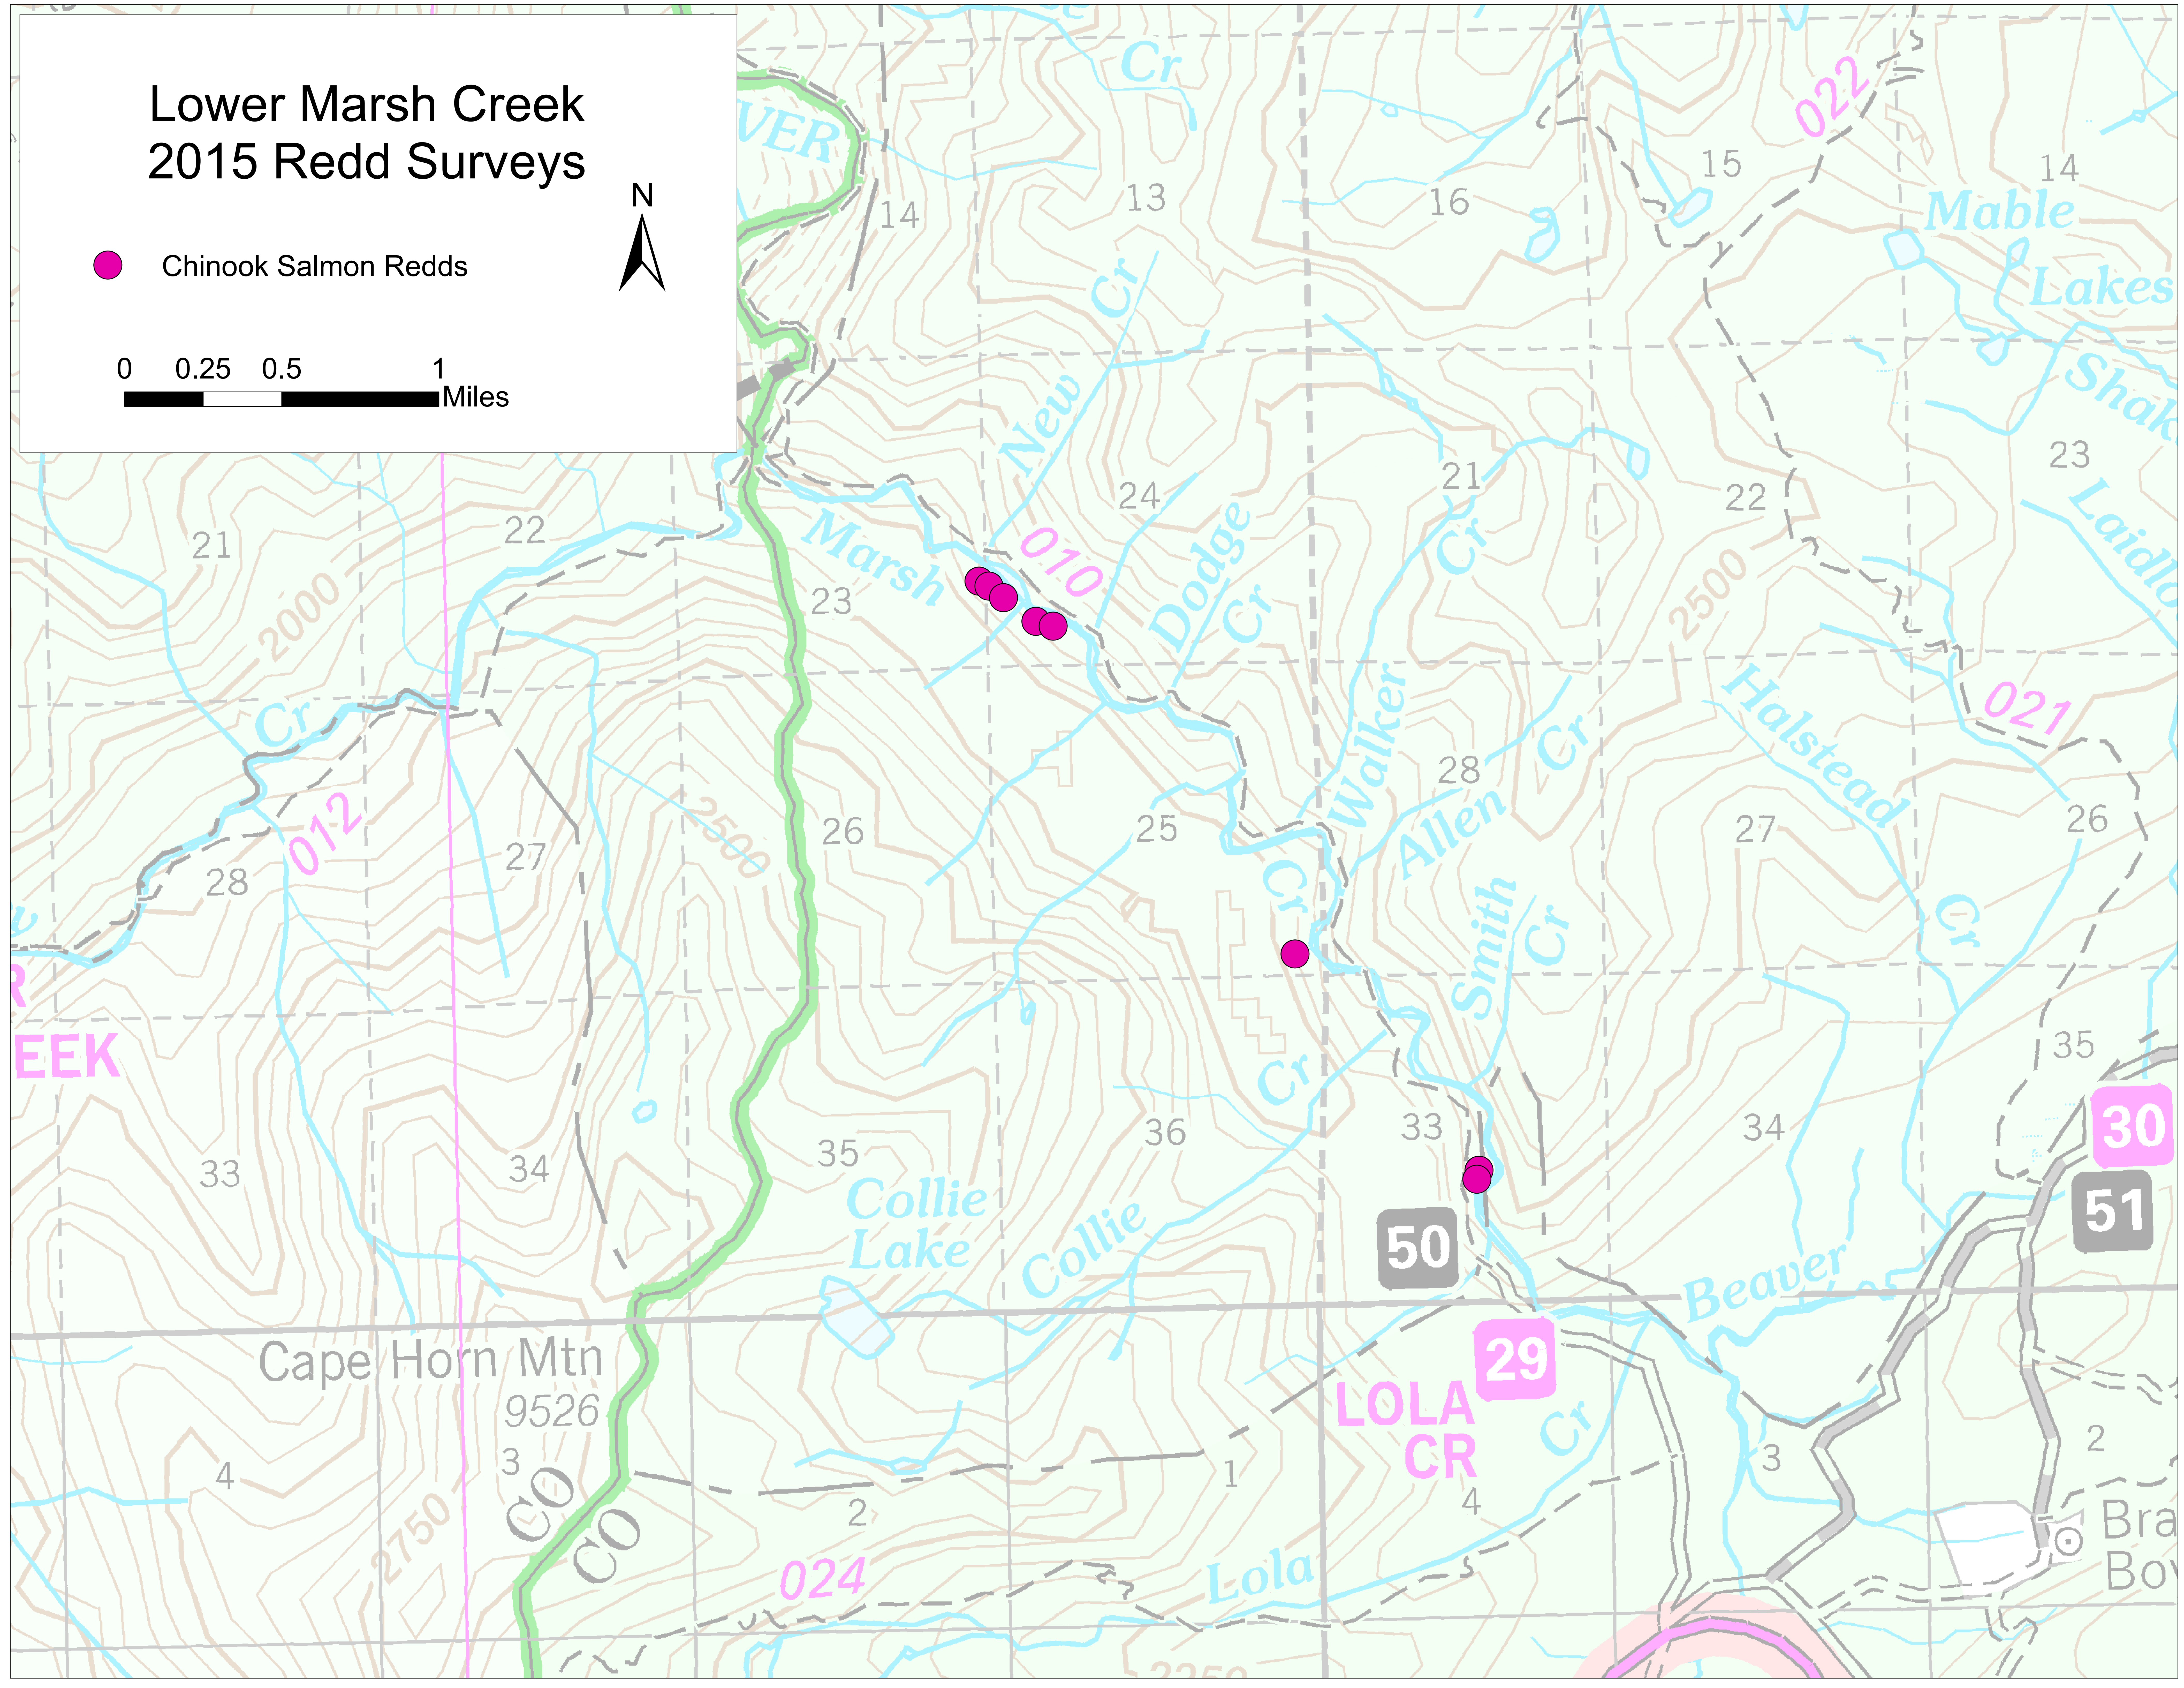

# Lower Marsh Creek 2015 Redd Surveys

● Chinook Salmon Redds

0 0.25 0.5 1 Miles

# Middle Fork Salmon River 2015 Redd Surveys

● Chinook Salmon Redds

0 0.25 0.5 1 Miles