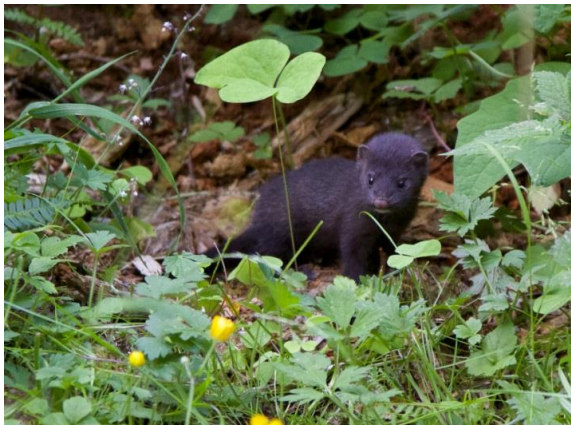

## Mink

Photo by Todd Karin (young animal)

ONF Remote Camera Photo (adult)

Minks are smaller, 12-16" head to tail; 1-2 ¼ pounds; small, white patch on chin and/or throat/chest; with a shorter, less bushy tail.

## Fisher

Olympic National Park (ONP) Remote Camera Photos (both adult animals)

Fishers are bigger, 17-31" head to tail; 4 ½ - 12 pounds; grizzled, yellow-brown color to grayish yellow; with a very bushy and longer tail.