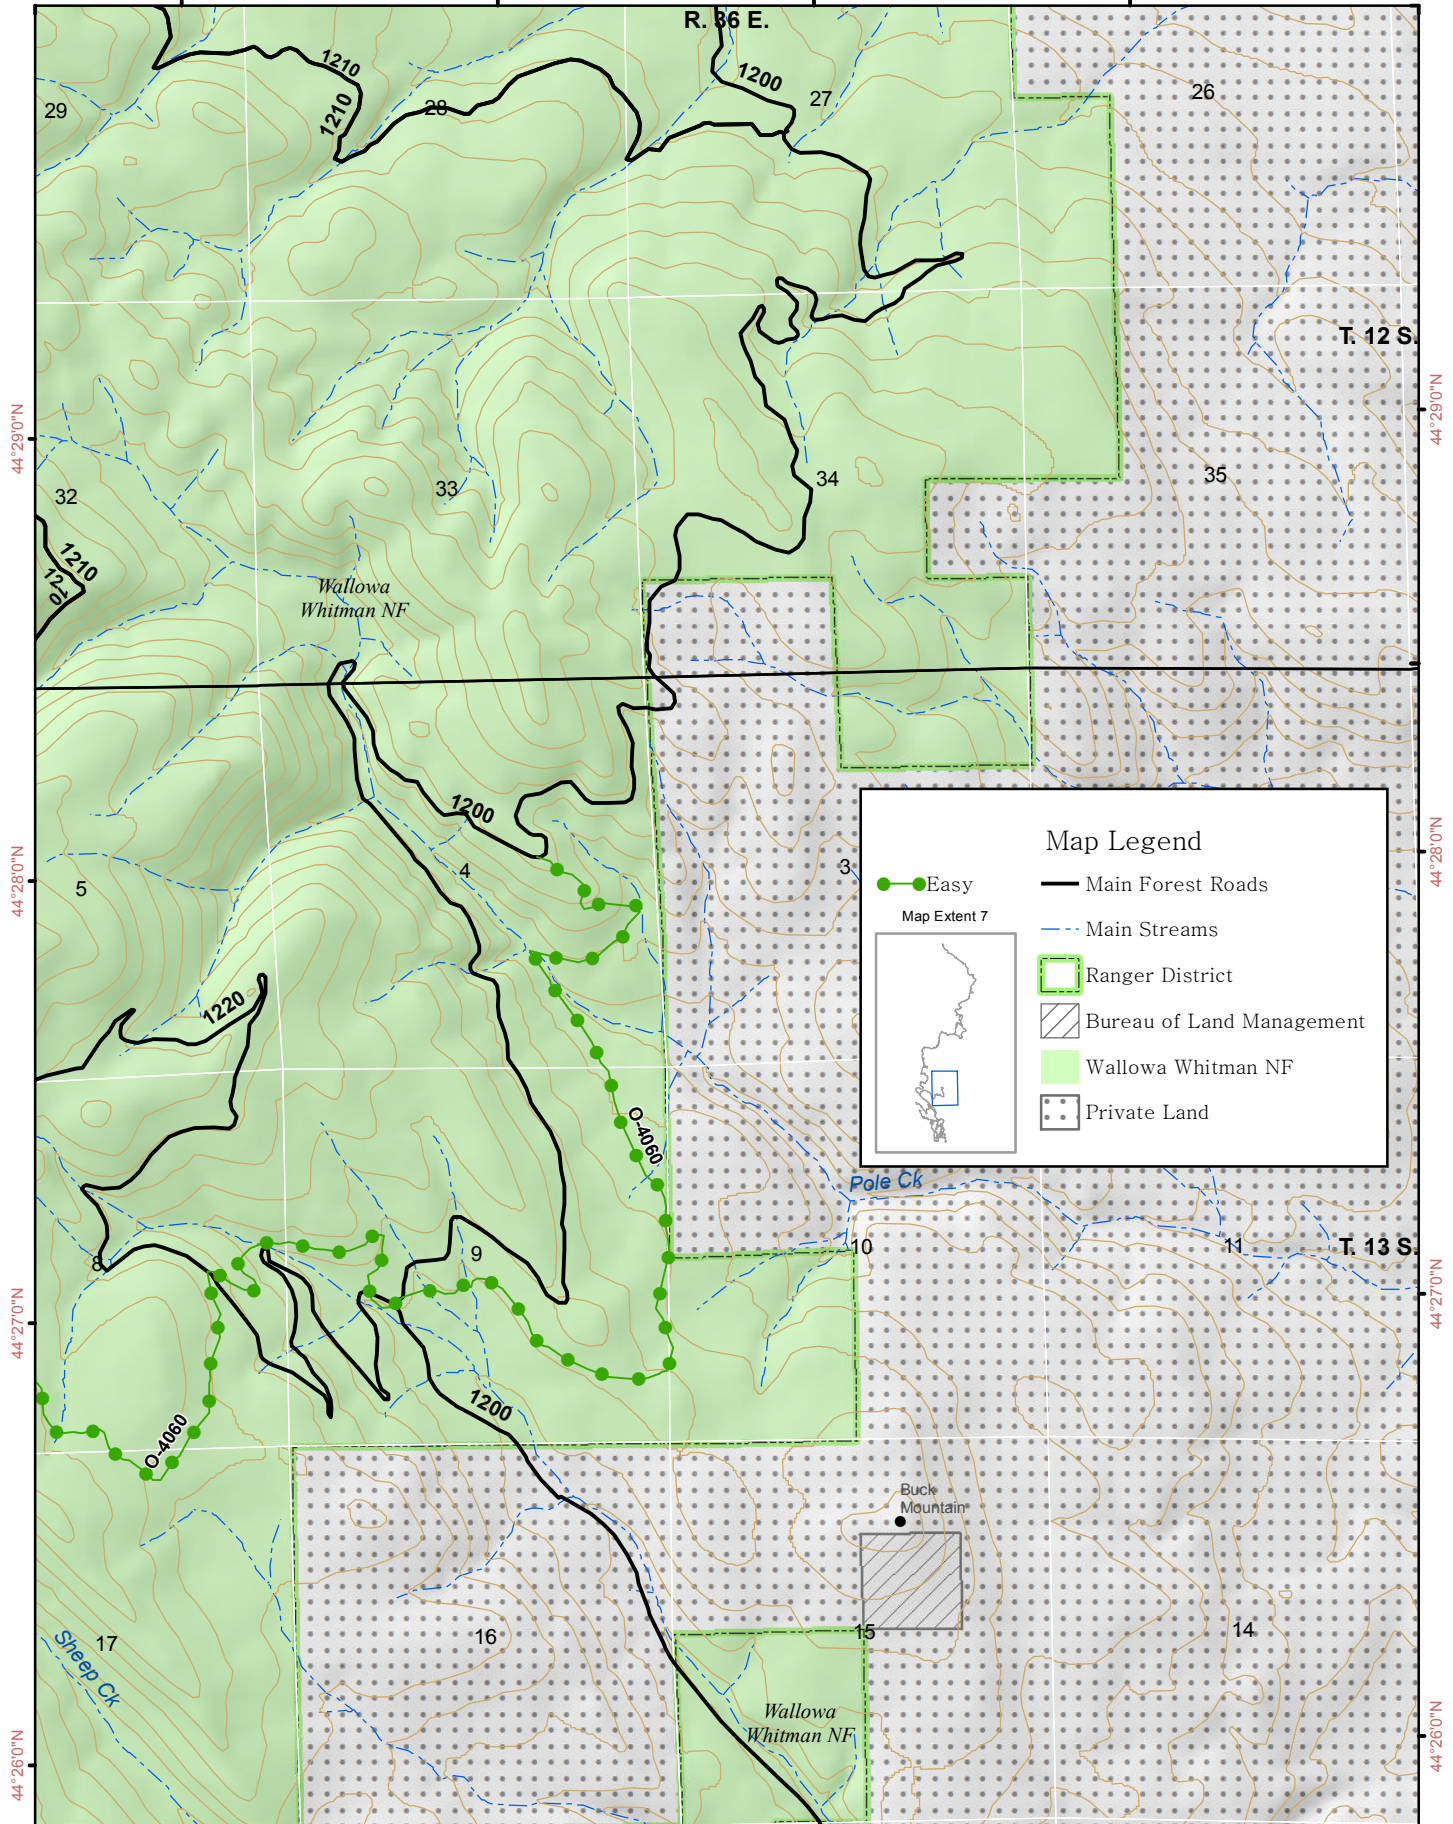

118°19'0"W

118°18'0"W

118°17'0"W

118°16'0"W

Map Legend

- Easy
- Main Forest Roads
- Main Streams
- Ranger District
- Bureau of Land Management
- Wallowa Whitman NF
- Private Land

Map Extent 7

Scale
2 inches = 1 mile