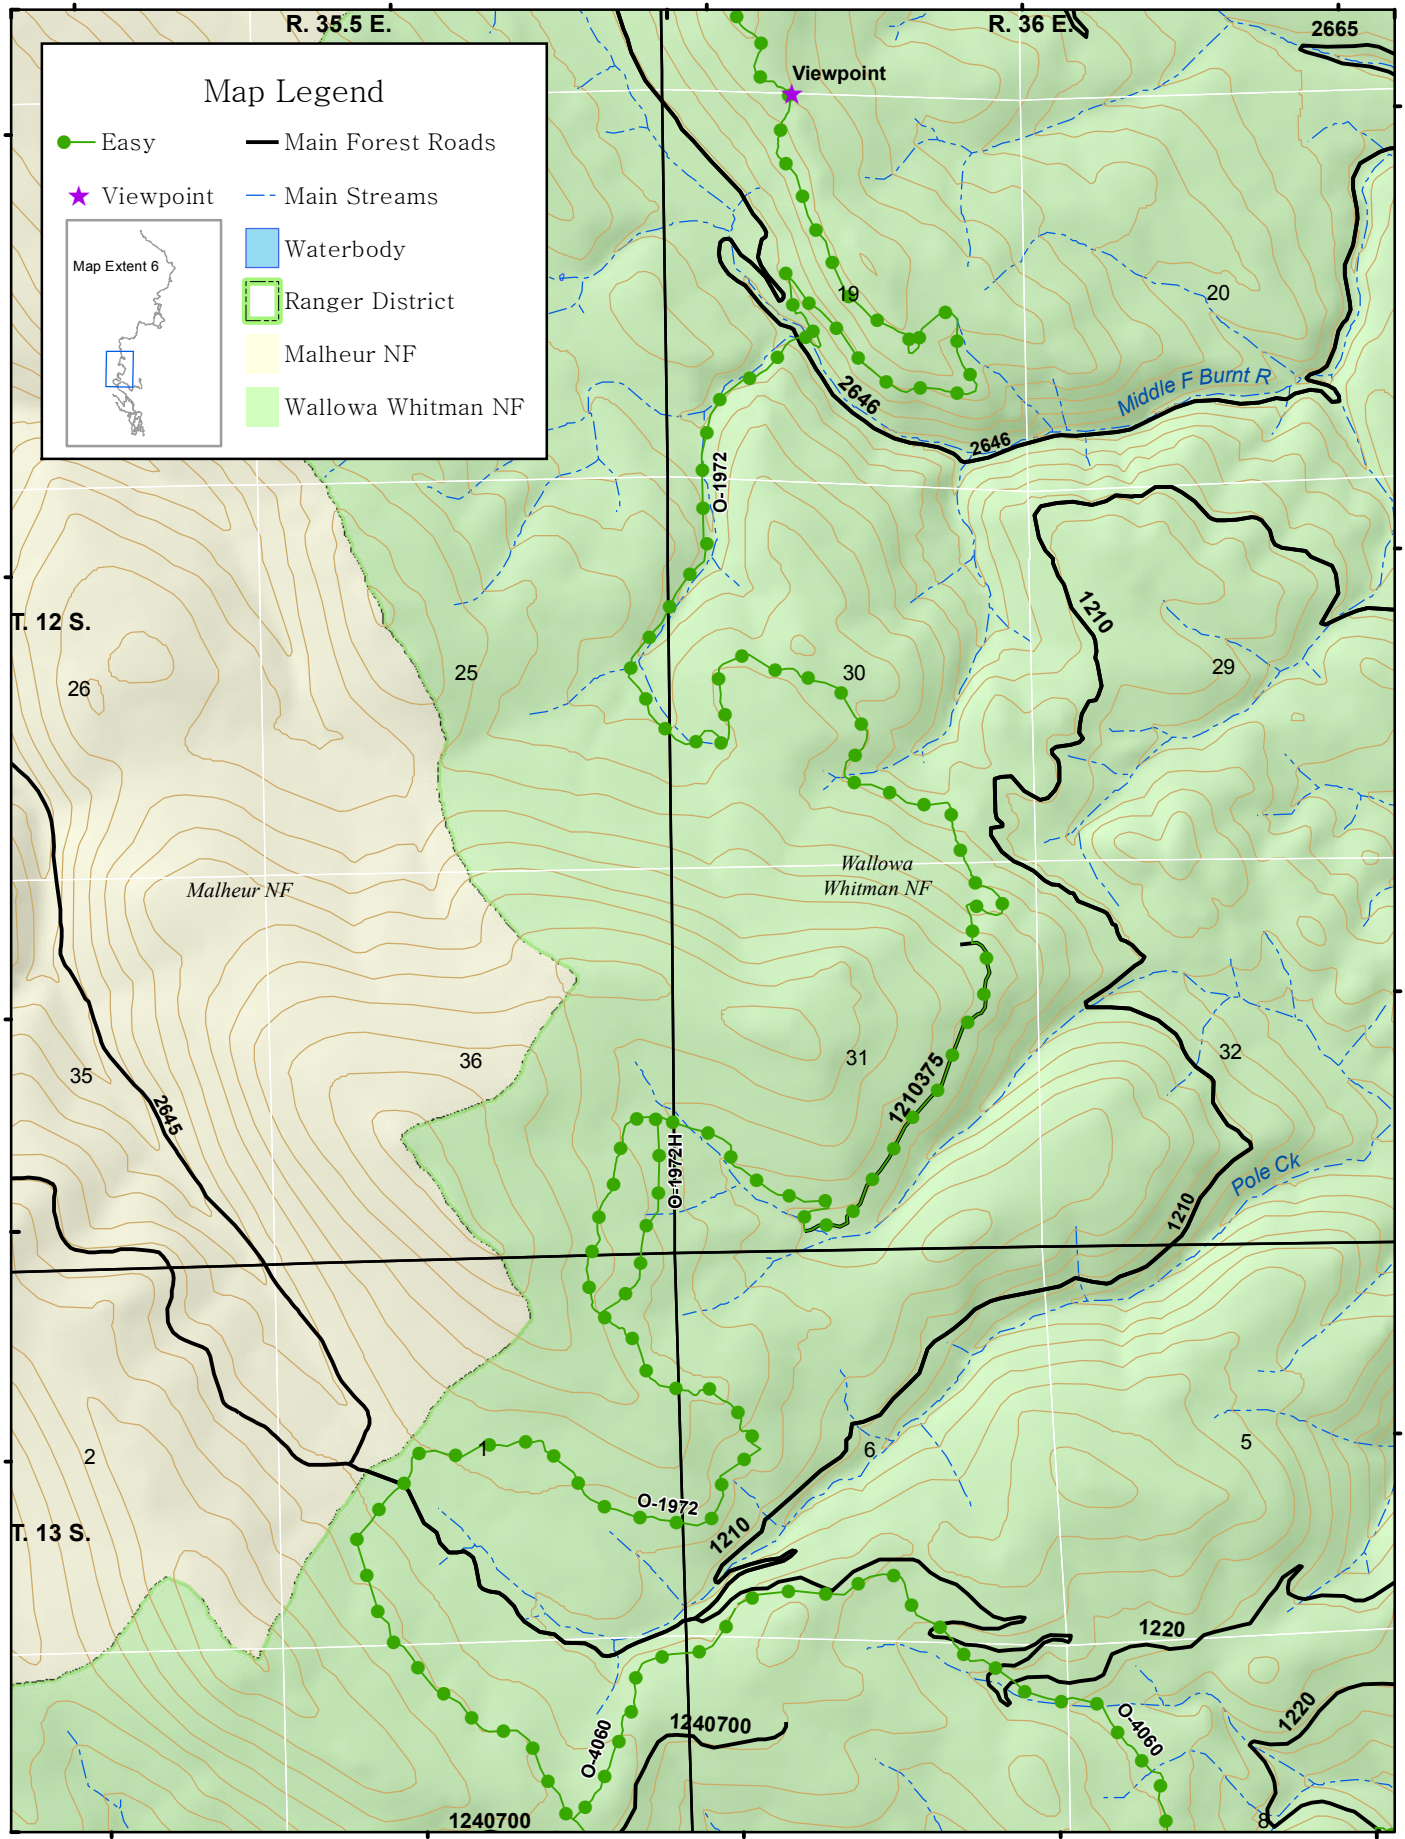

118°23'0"W 118°22'0"W 118°21'0"W 118°20'0"W 118°19'0"W

Map Legend

- Easy
- ★ Viewpoint
- Main Forest Roads
- Main Streams
- Waterbody
- Ranger District
- Malheur NF
- Wallowa Whitman NF

Map Extent 6

118°23'0"W 118°22'0"W 118°21'0"W 118°20'0"W 118°19'0"W

Scale
2 inches = 1 mile