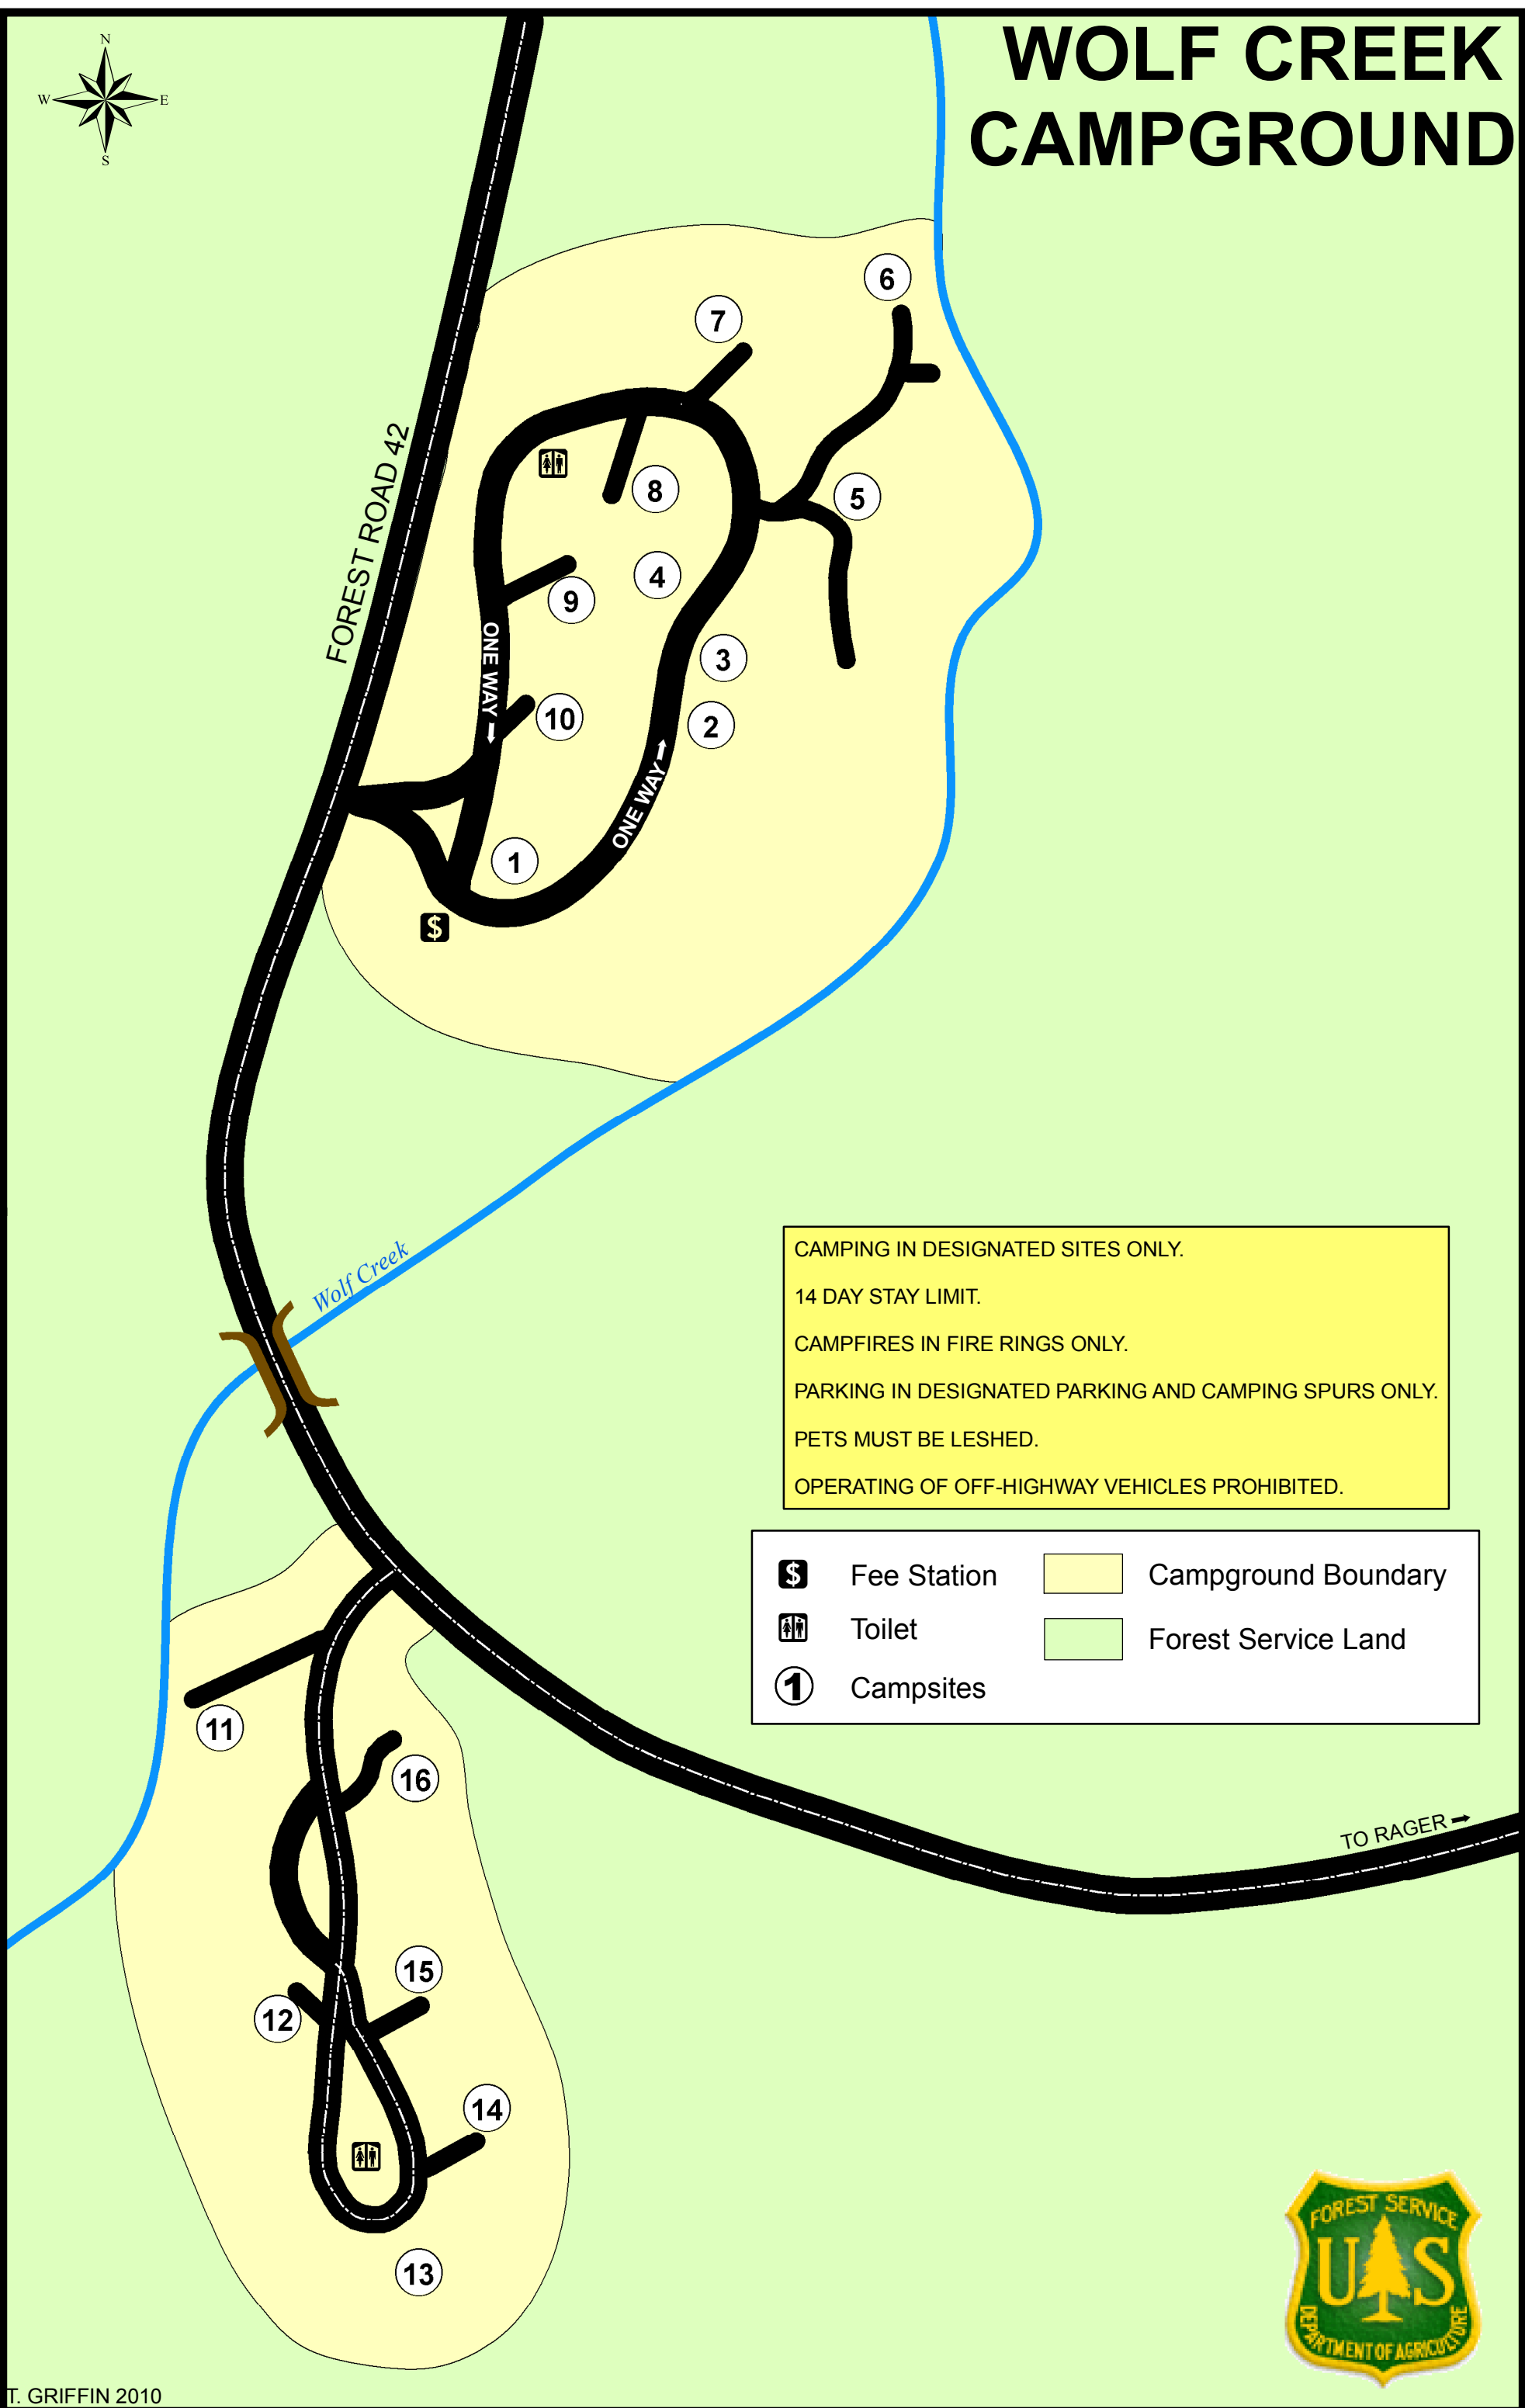

WOLF CREEK CAMPGROUND

CAMPING IN DESIGNATED SITES ONLY.
14 DAY STAY LIMIT.
CAMPFIRES IN FIRE RINGS ONLY.
PARKING IN DESIGNATED PARKING AND CAMPING SPURS ONLY.
PETS MUST BE LESHED.
OPERATING OF OFF-HIGHWAY VEHICLES PROHIBITED.

- | | |
|-------------|---------------------|
| Fee Station | Campground Boundary |
| Toilet | Forest Service Land |
| Campsites | |