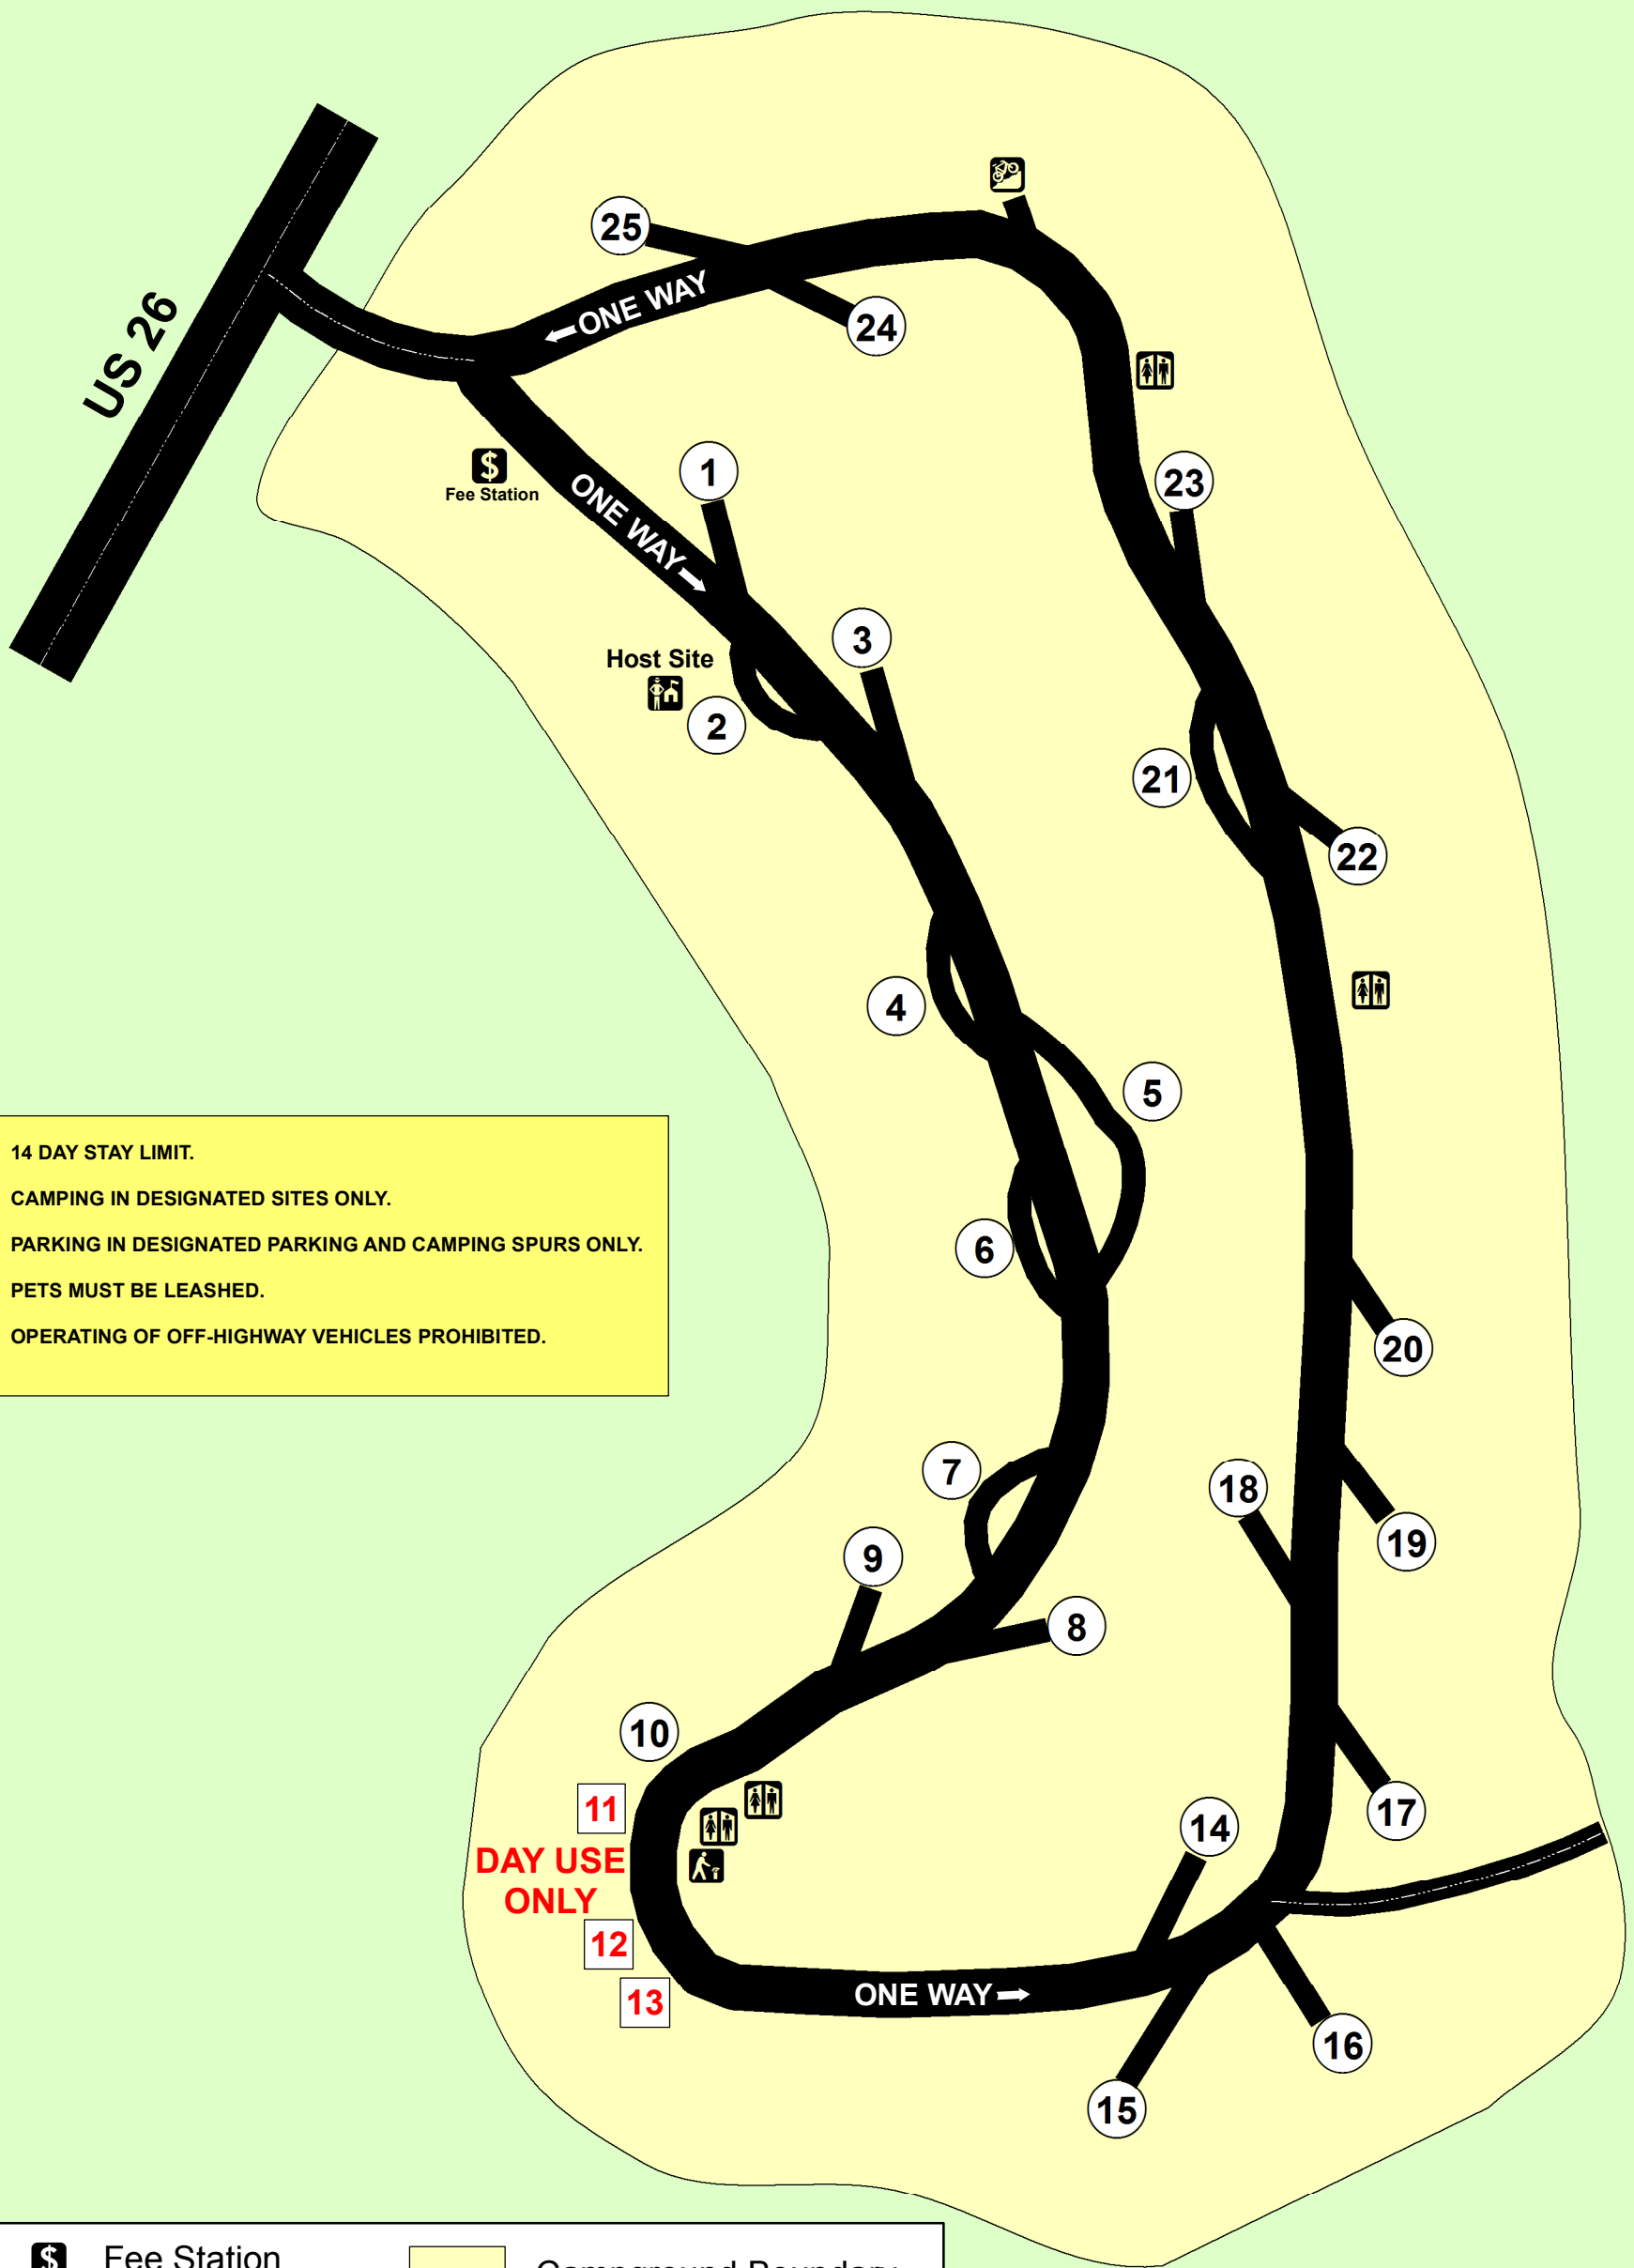

OCHOCO DIVIDE CAMPGROUND

14 DAY STAY LIMIT.
 CAMPING IN DESIGNATED SITES ONLY.
 PARKING IN DESIGNATED PARKING AND CAMPING SPURS ONLY.
 PETS MUST BE LEASHED.
 OPERATING OF OFF-HIGHWAY VEHICLES PROHIBITED.

- | | |
|-------------|---------------------|
| Fee Station | Campground Boundary |
| Toilet | Forest Service Land |
| Garbage | Campsites |
| Bike Site | Day Use Sites |
| Host Site | |