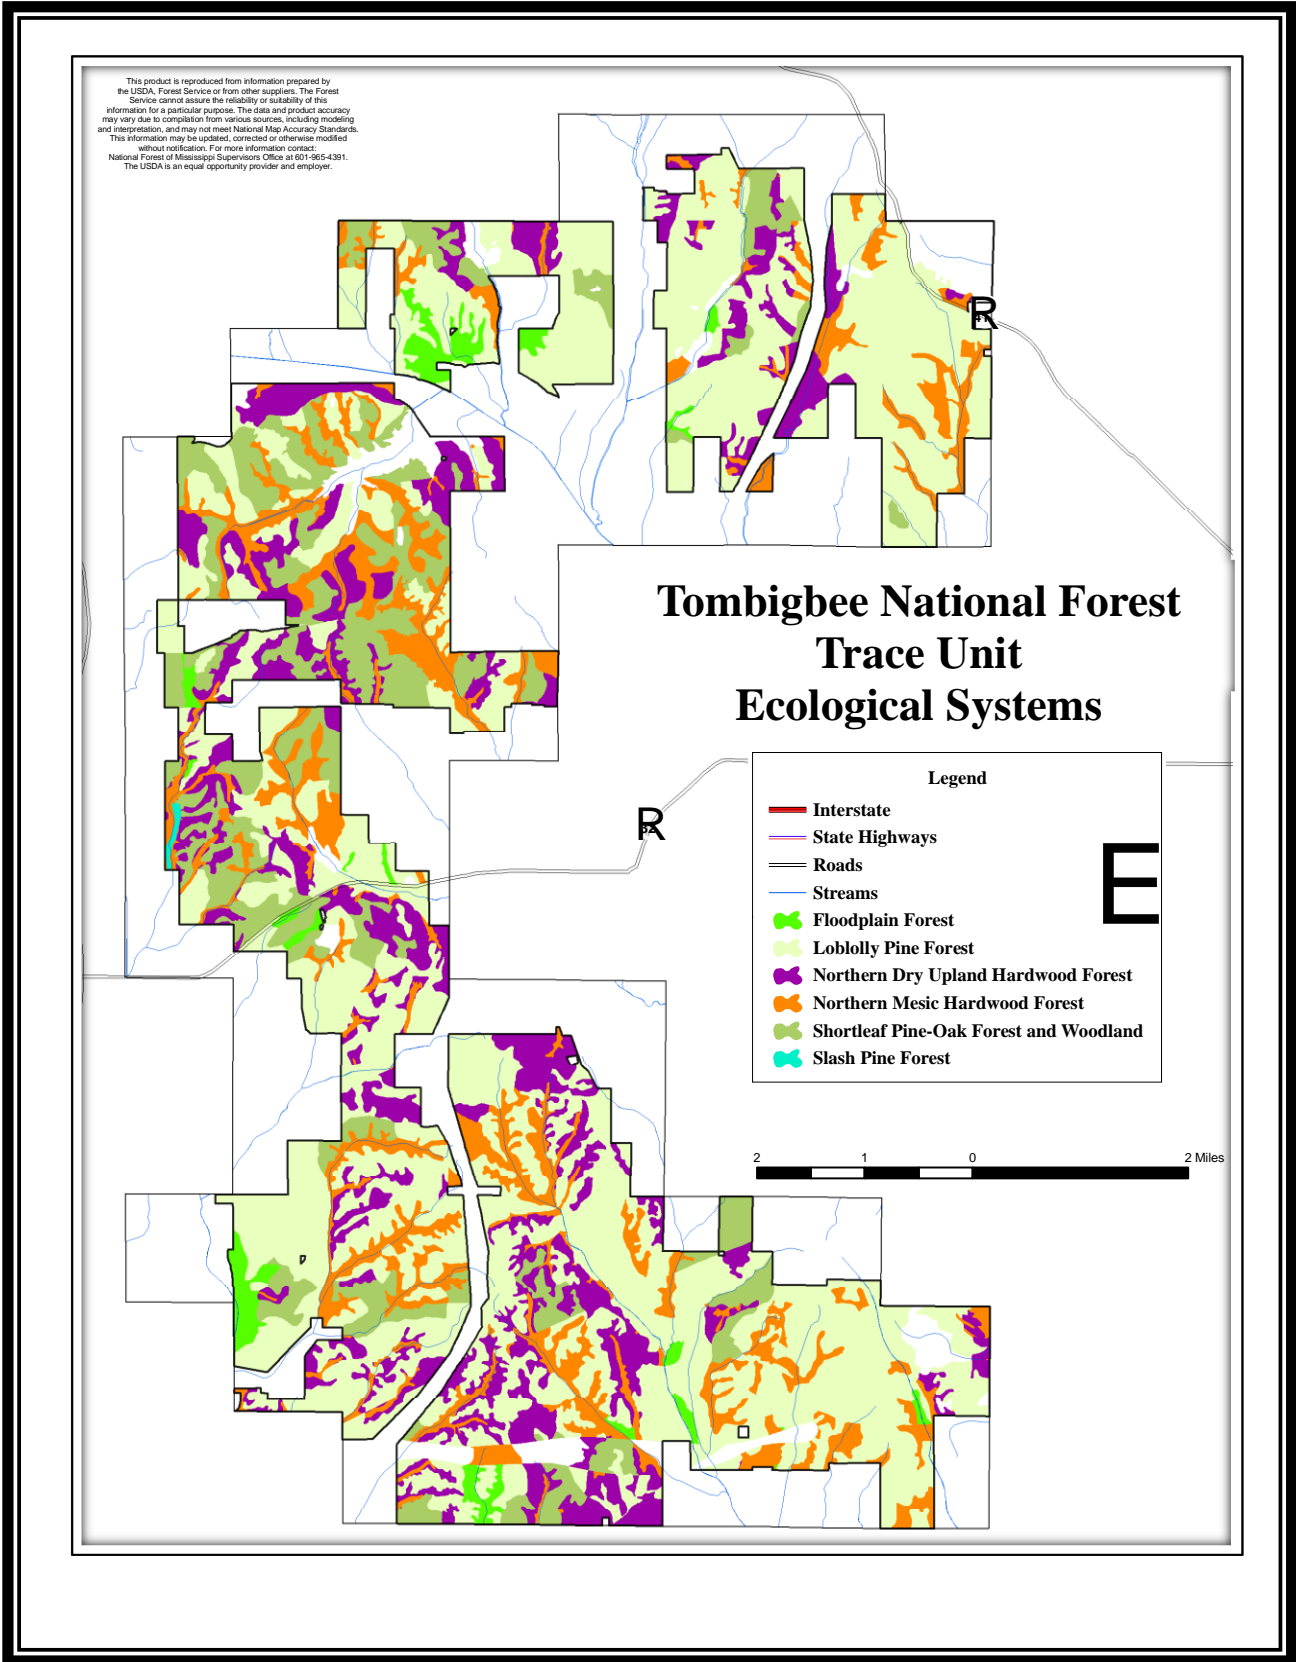

Map 112 – Tombigbee Geographic Area Hawk's Nest Backcountry Area, Ackerman Unit

Map 112L – Tombigbee Geographic Area Hawk’s Nest Backcountry Area Legend, Ackerman Unit

Map 112v – Tombigbee Geographic Area Hawk's Nest Backcountry Area Vicinity Map, Ackerman Unit

Map 113 – Tombigbee Geographic Area Ecological Systems, Trace Unit

Map 114 – Tombigbee Geographic Area Fire Use Suitability Classification, Trace Unit

Map 115 – Tombigbee Geographic Area Minerals Suitability Classification, Trace Unit