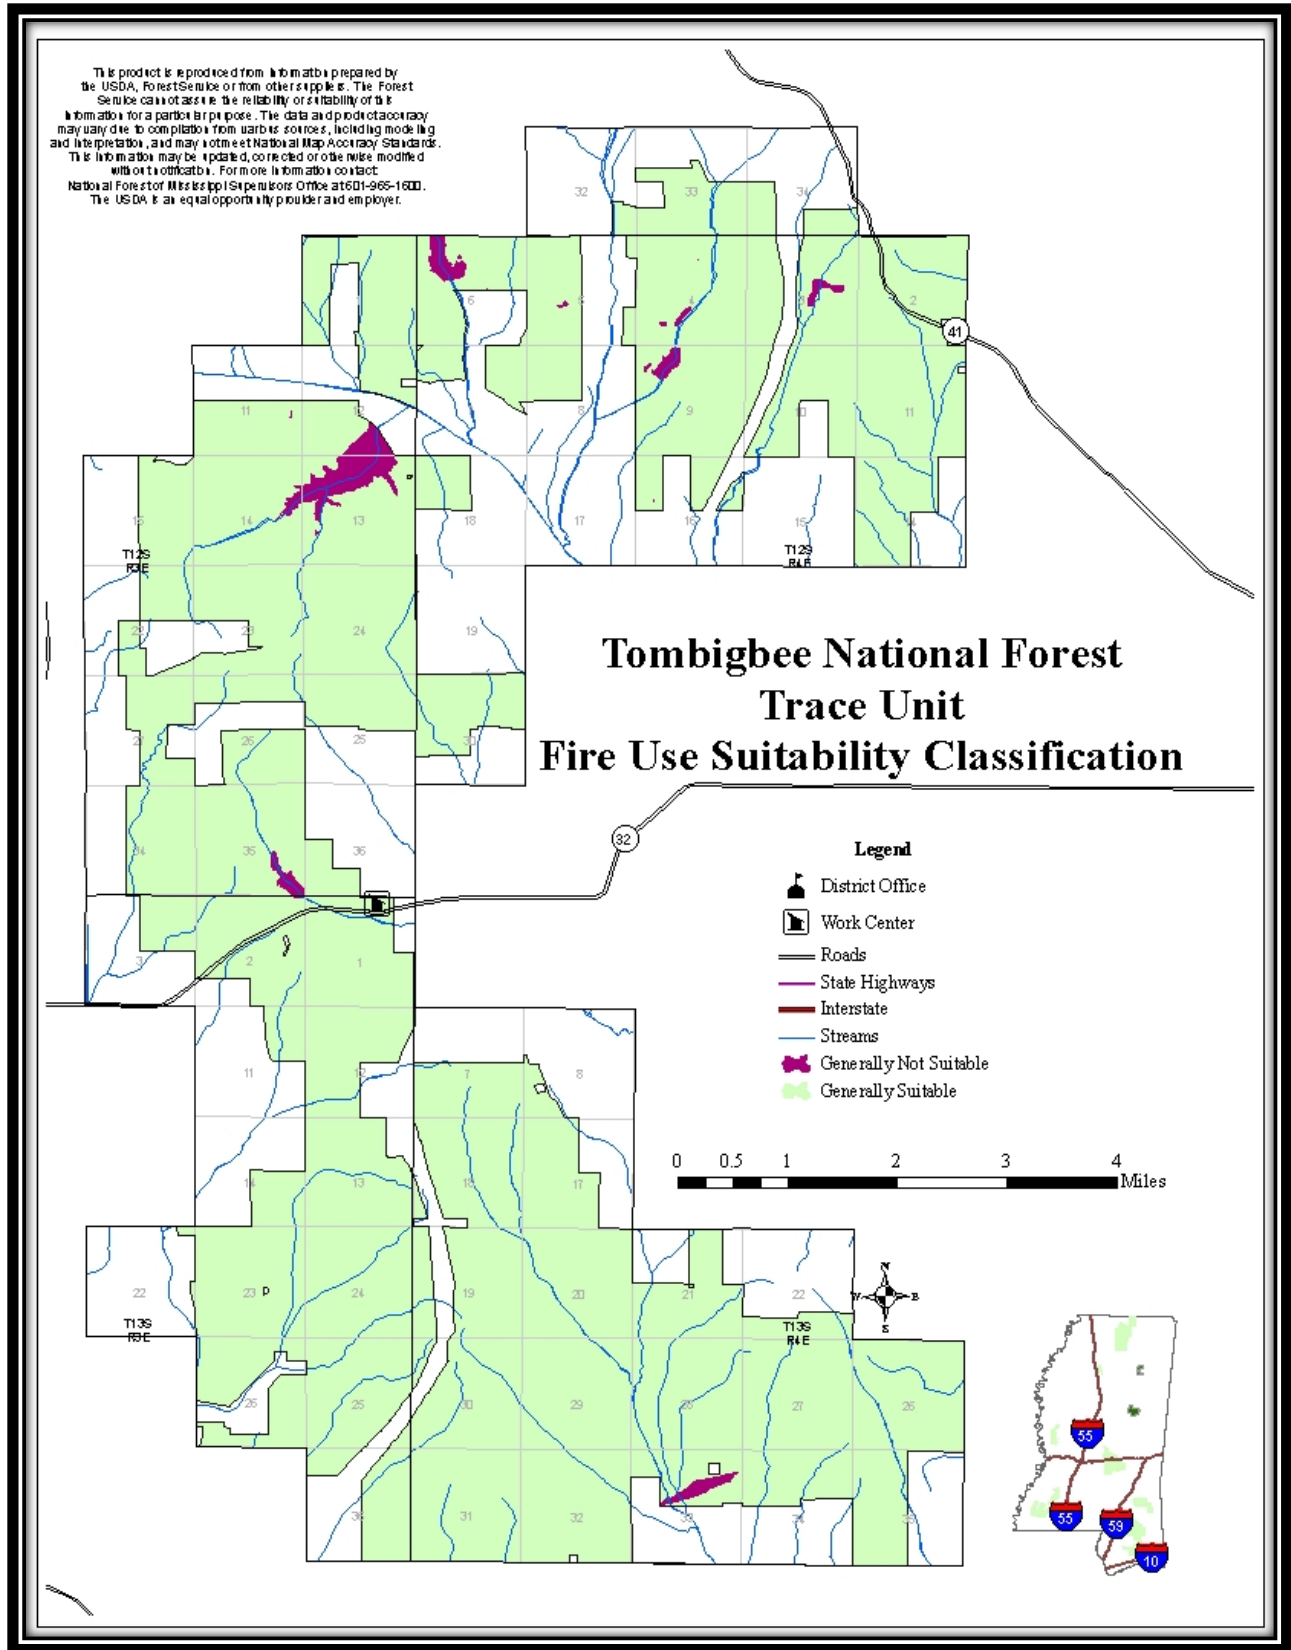

Map 112 – Tombigbee Geographic Area Hawk's Nest Backcountry Area, Ackerman Unit

Map 112L – Tombigbee Geographic Area Hawk’s Nest Backcountry Area Legend, Ackerman Unit

Map 112v – Tombigbee Geographic Area Hawk's Nest Backcountry Area Vicinity Map, Ackerman Unit

Map 113 – Tombigbee Geographic Area Ecological Systems, Trace Unit

Map 114 – Tombigbee Geographic Area Fire Use Suitability Classification, Trace Unit

Map 115 – Tombigbee Geographic Area Minerals Suitability Classification, Trace Unit