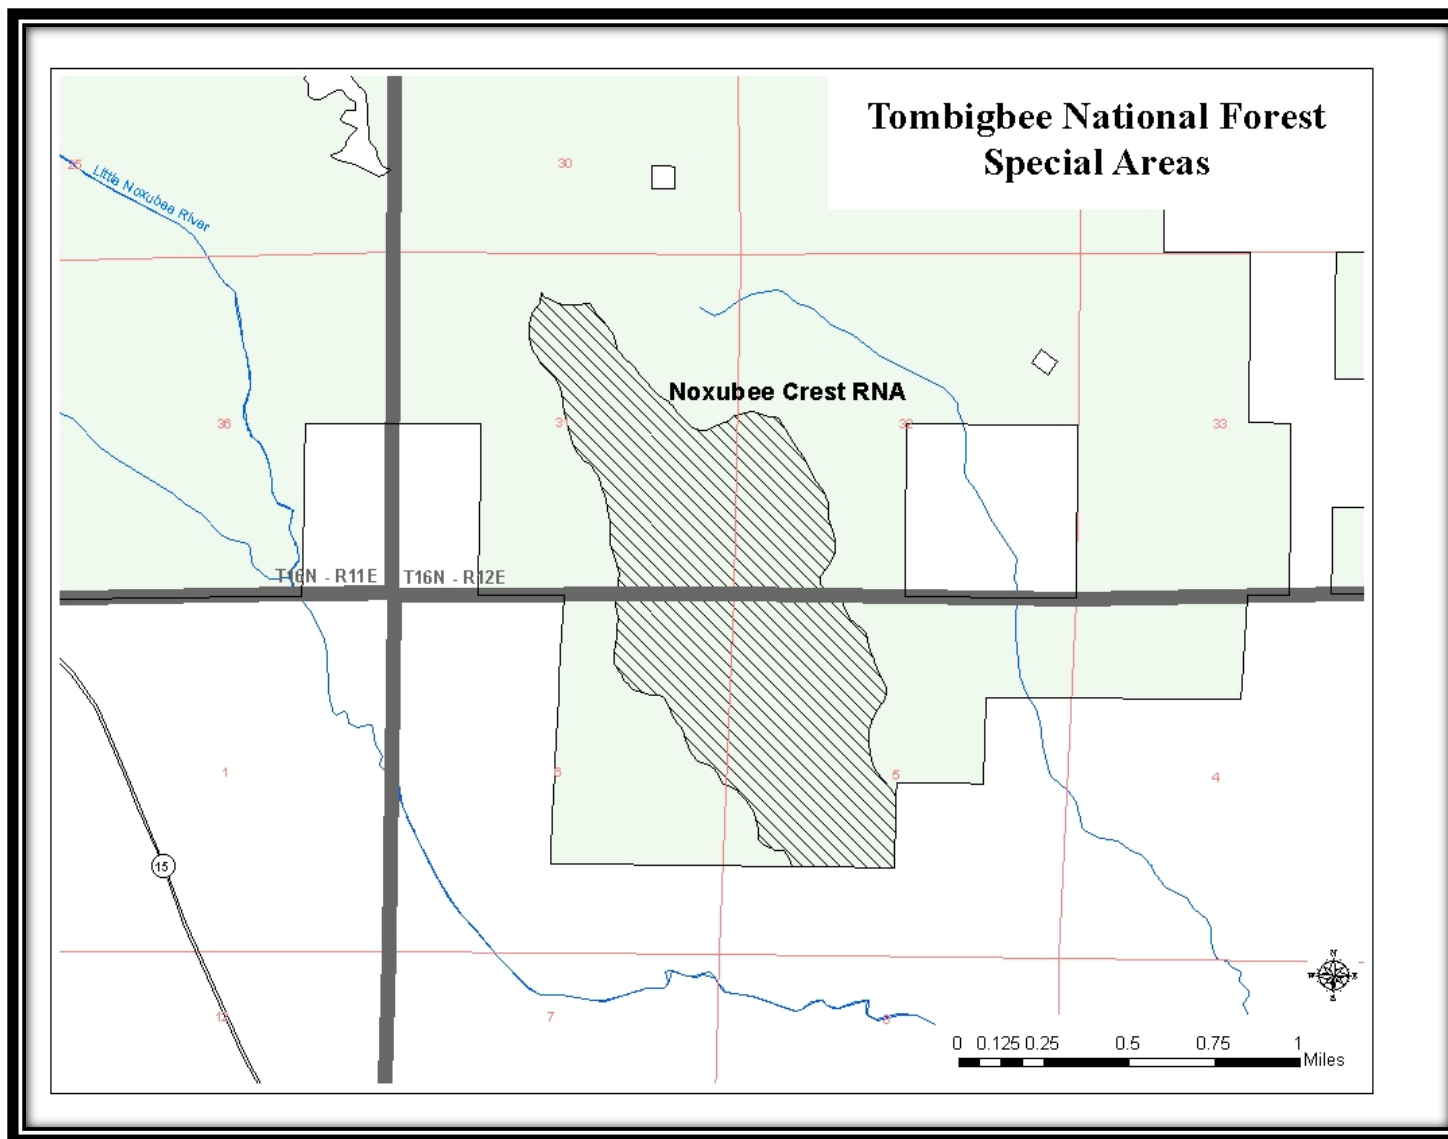

Map 119v – Owl Creek Mounds Archaeological Site Vicinity Map, Tombigbee NF

Map 120 – Noxubee Crest Research Natural Area, Tombigbee NF