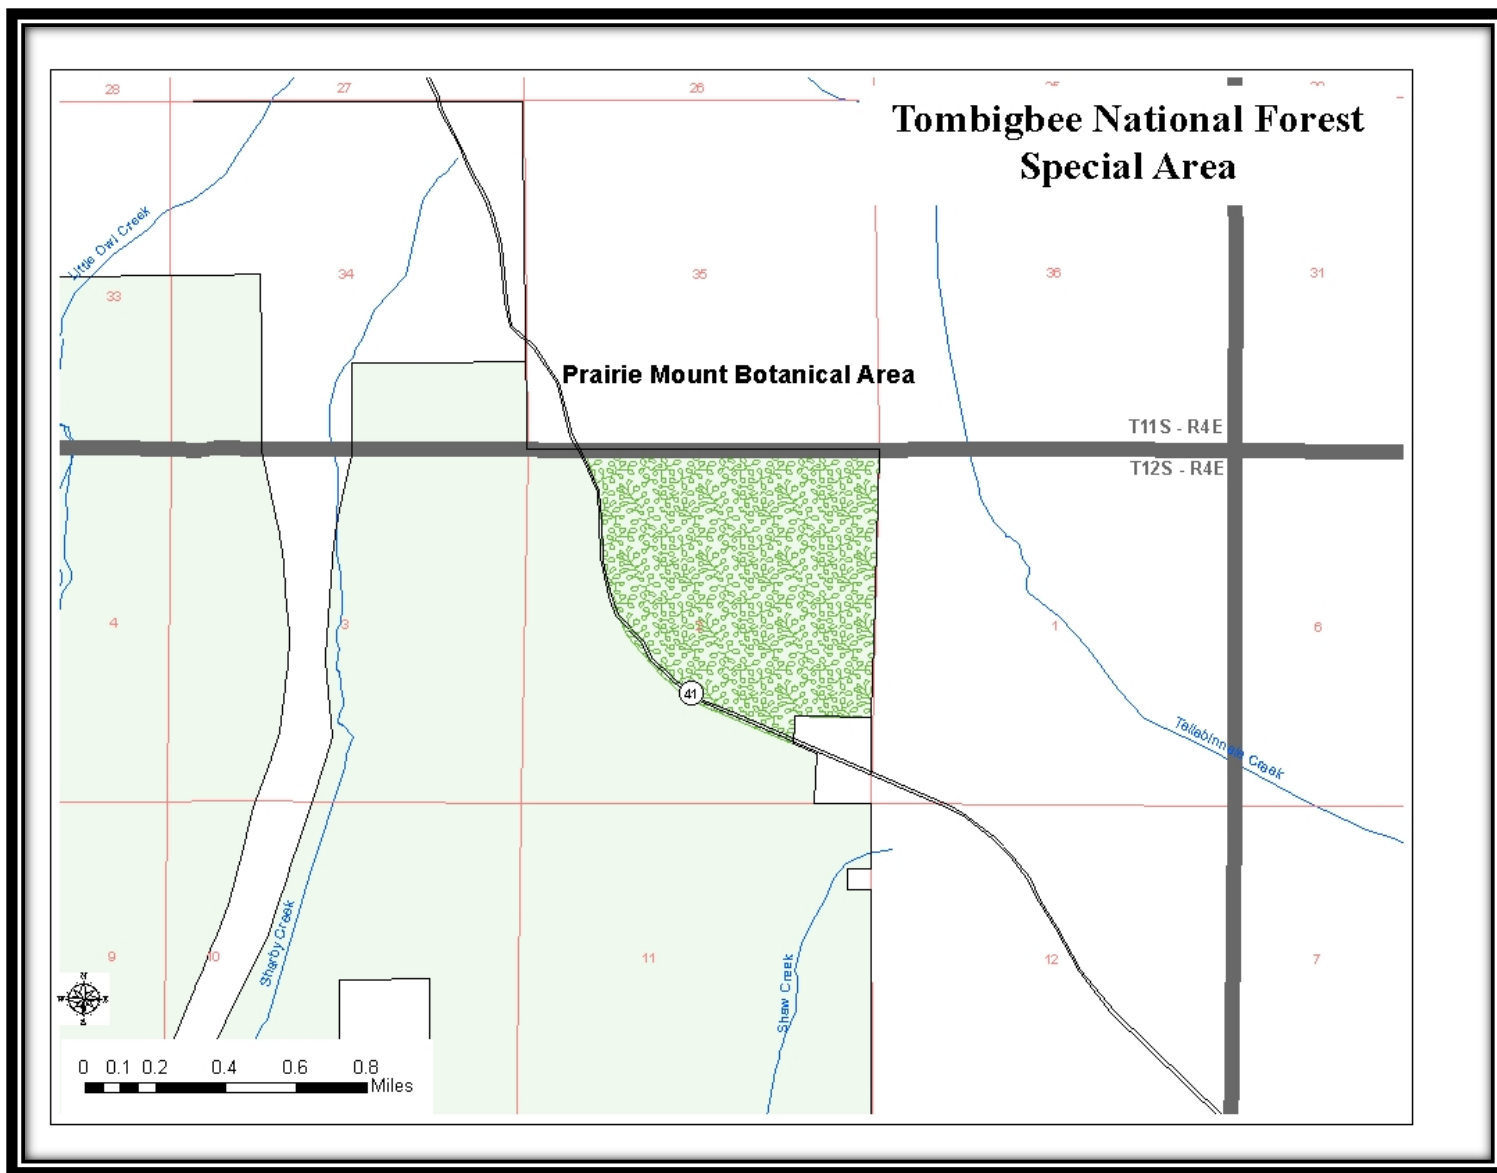

Map 121 – Chuquatonchee Bluffs Research Natural Area, Tombigbee NF

Map 121v – Chuquatonchee Bluffs Research Natural Area Vicinity Map, Tombigbee NF

Map 122 – Shagbark Hickory Botanical Area, Tombigbee NF

Map 122v – Shagbark Hickory Botanical Area Vicinity Map, Tombigbee NF

Map 123 – Choctaw #4 Botanical Area, Tombigbee NF

Map 123v – Choctaw #4 Botanical Area Vicinity Map, Tombigbee NF

Map 124 – Prairie Mount Botanical Area, Tombigbee NF

Map 124v – Prairie Mount Botanical Area Vicinity Map, Tombigbee NF

Map 125 – Bogue Cully Botanical Area, Tombigbee NF

Map 125v – Bogue Cully Botanical Area Vicinity Map, Tombigbee NF