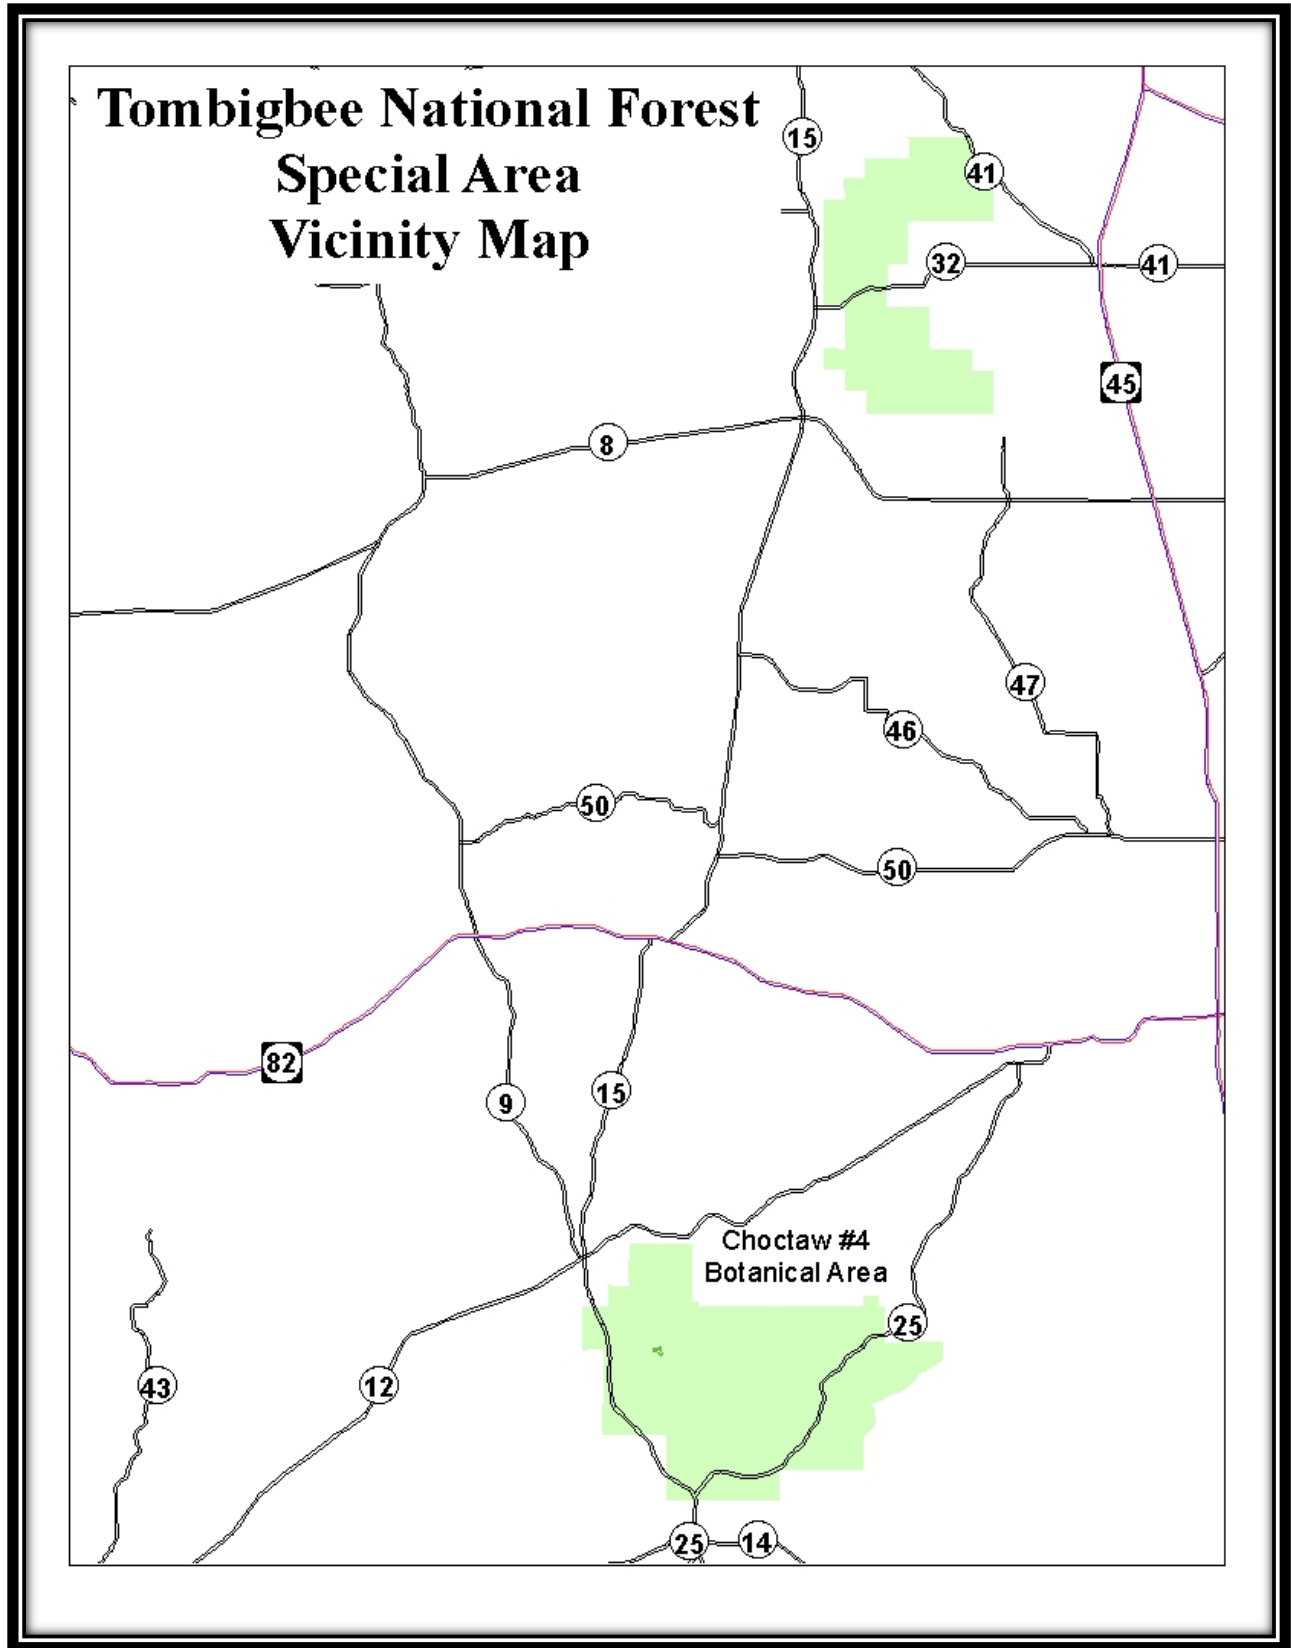

Map 112 – Tombigbee Geographic Area Hawk's Nest Backcountry Area, Ackerman Unit

Map 112L – Tombigbee Geographic Area Hawk’s Nest Backcountry Area Legend, Ackerman Unit

Map 112v – Tombigbee Geographic Area Hawk's Nest Backcountry Area Vicinity Map, Ackerman Unit

Map 121 – Chuquatonchee Bluffs Research Natural Area, Tombigbee NF

Map 121v – Chuquatonchee Bluffs Research Natural Area Vicinity Map, Tombigbee NF

Map 122 – Shagbark Hickory Botanical Area, Tombigbee NF

Map 122v – Shagbark Hickory Botanical Area Vicinity Map, Tombigbee NF

Map 123 – Choctaw #4 Botanical Area, Tombigbee NF

Map 123v – Choctaw #4 Botanical Area Vicinity Map, Tombigbee NF

Map 124 – Prairie Mount Botanical Area, Tombigbee NF