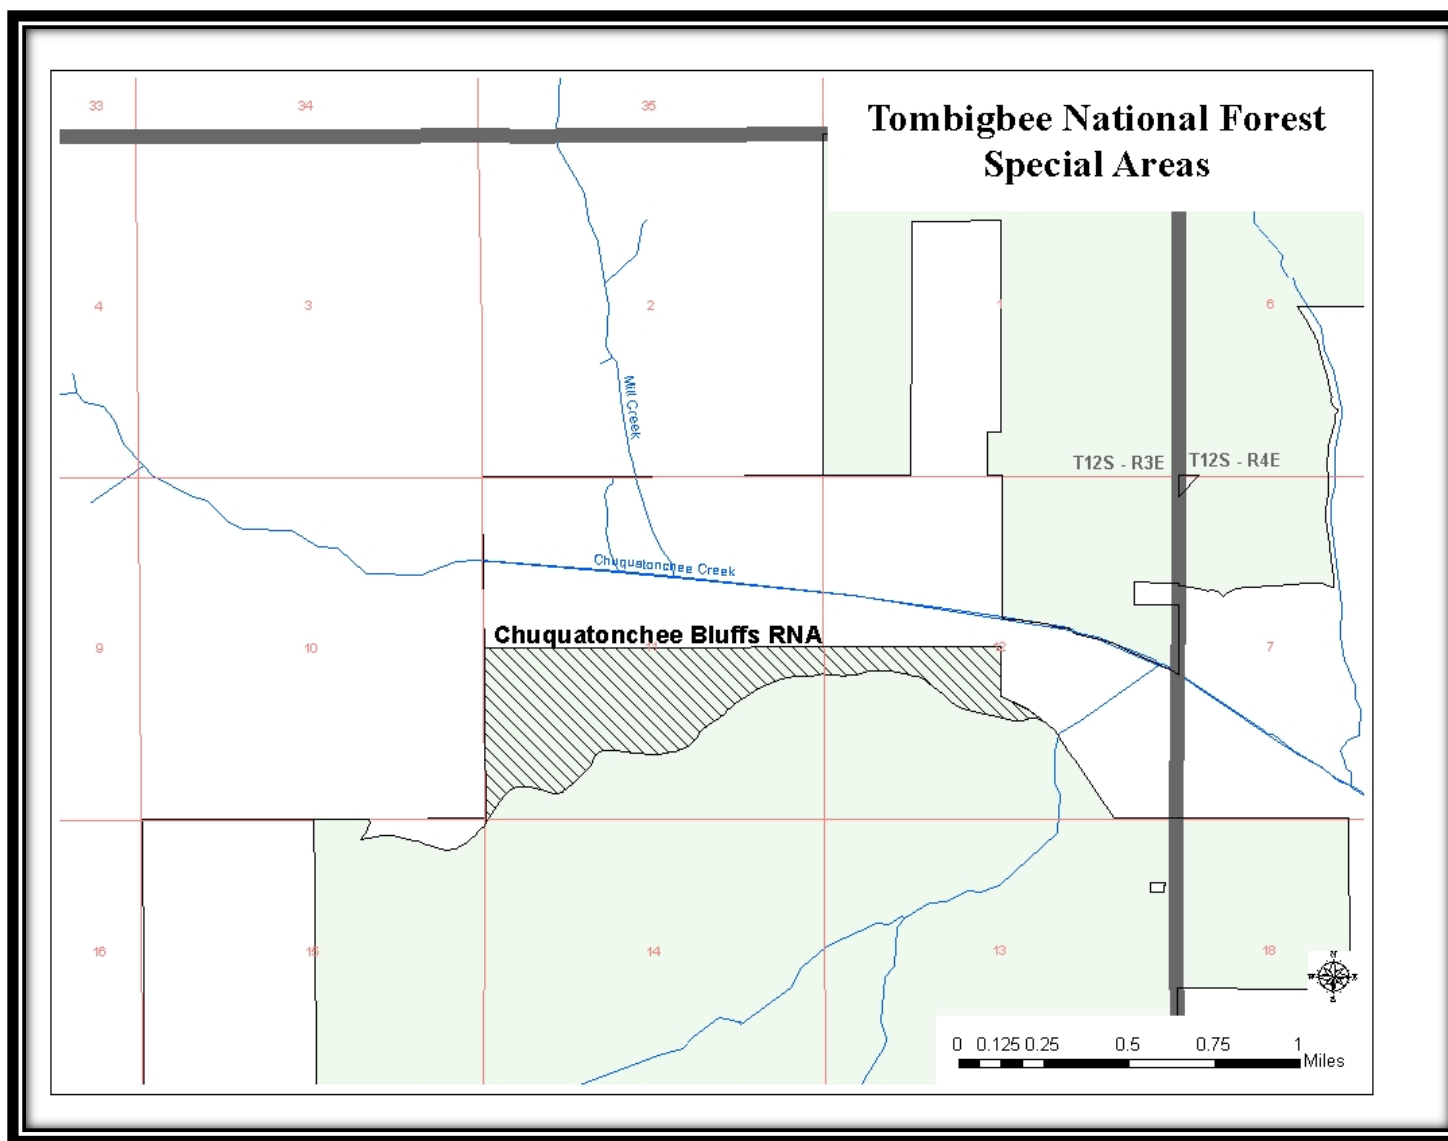

Map 119 – Owl Creek Mounds Archaeological Site, Tombigbee NF

Map 119v – Owl Creek Mounds Archaeological Site Vicinity Map, Tombigbee NF

Map 120 – Noxubee Crest Research Natural Area, Tombigbee NF

Map 120v – Noxubee Crest Research Natural Area Vicinity Map, Tombigbee NF

Map 121 – Chuquatonchee Bluffs Research Natural Area, Tombigbee NF

Map 121v – Chuquatonchee Bluffs Research Natural Area Vicinity Map, Tombigbee NF

Map 122 – Shagbark Hickory Botanical Area, Tombigbee NF