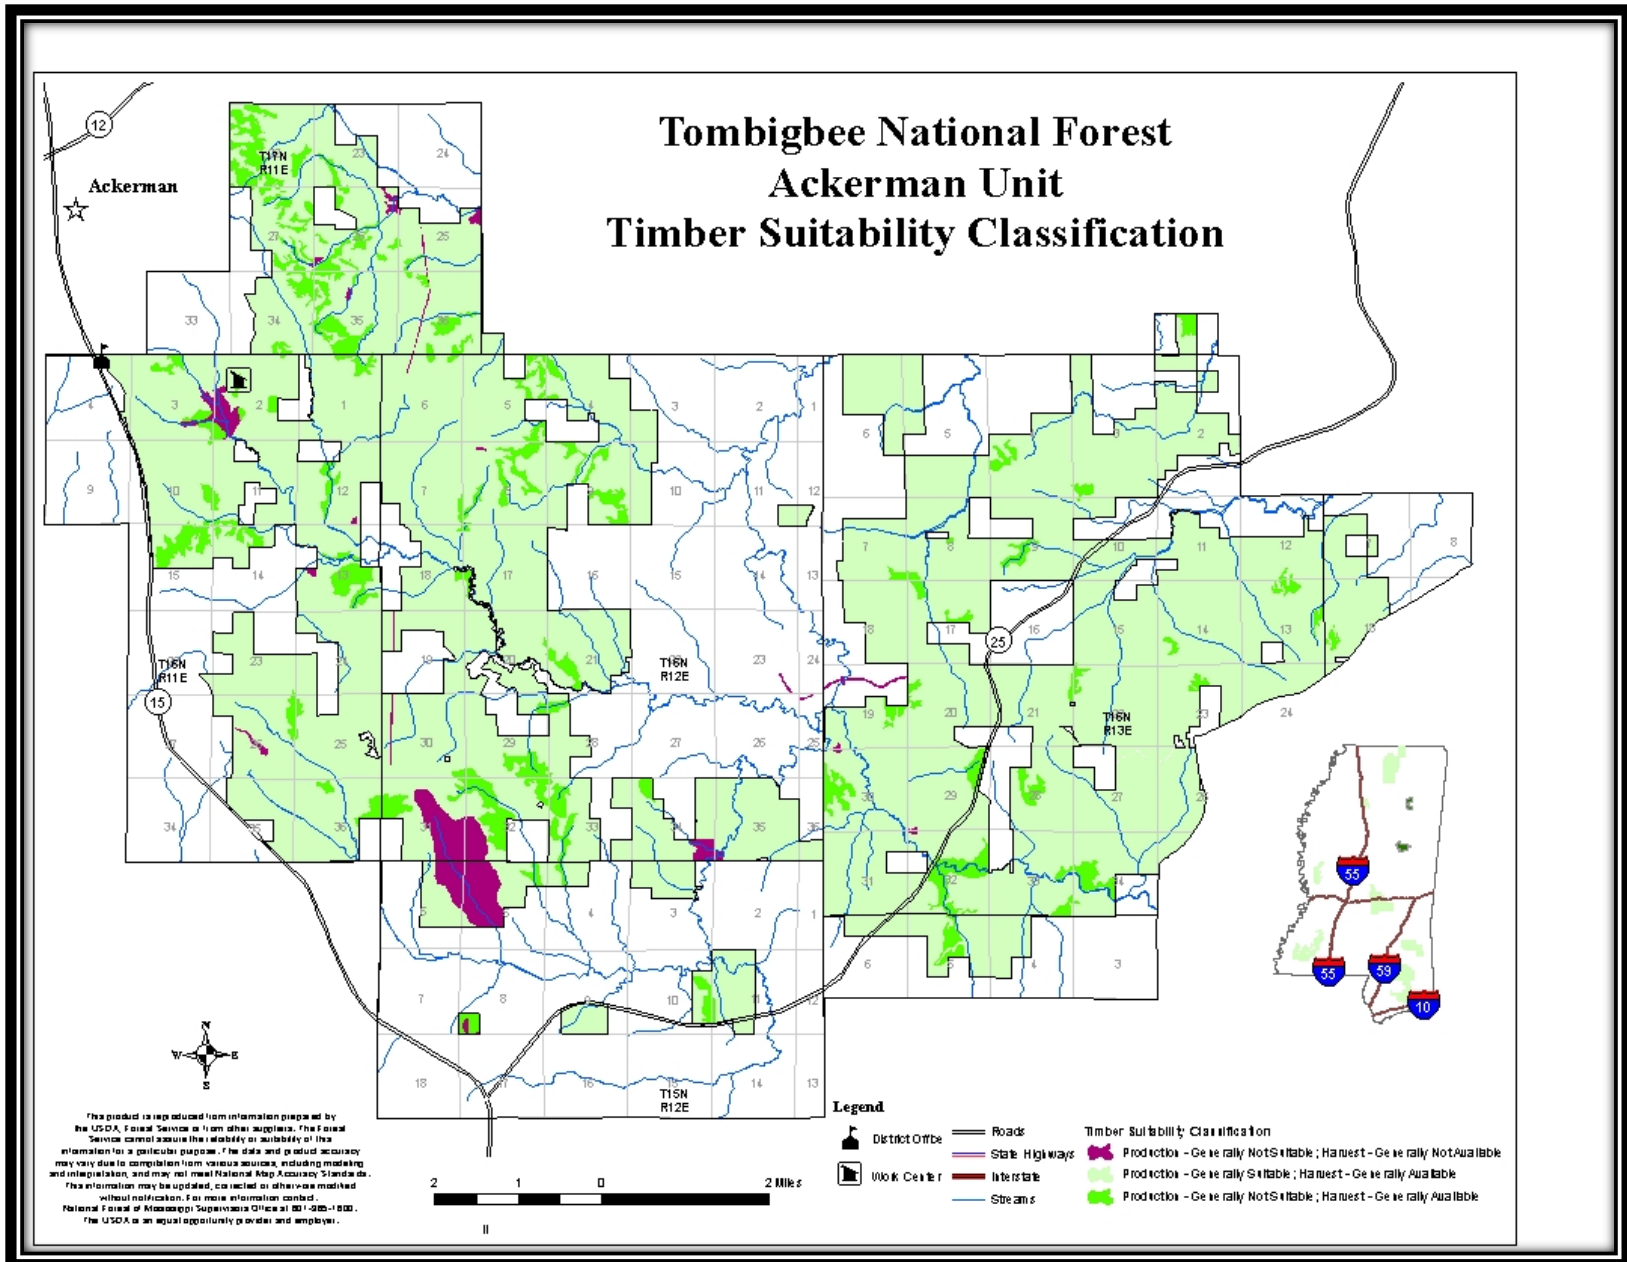

Map 106 – Tombigbee Geographic Area Ecological Systems, Ackerman Unit

Map 107 – Tombigbee Geographic Area Fire Use Suitability Classification, Ackerman Unit

Map 108 – Tombigbee Geographic Area Minerals Suitability Classification, Ackerman Unit

Map 109 – Tombigbee Geographic Area Recreation Suitability Classification, Ackerman Unit

Map 110 – Tombigbee Geographic Area Special Uses Suitability Classification, Ackerman Unit

Map 111 – Tombigbee Geographic Area Timber Suitability Classification, Ackerman Unit

Map 112 – Tombigbee Geographic Area Hawk's Nest Backcountry Area, Ackerman Unit

Map 112L – Tombigbee Geographic Area Hawk’s Nest Backcountry Area Legend, Ackerman Unit

Map 112v – Tombigbee Geographic Area Hawk's Nest Backcountry Area Vicinity Map, Ackerman Unit