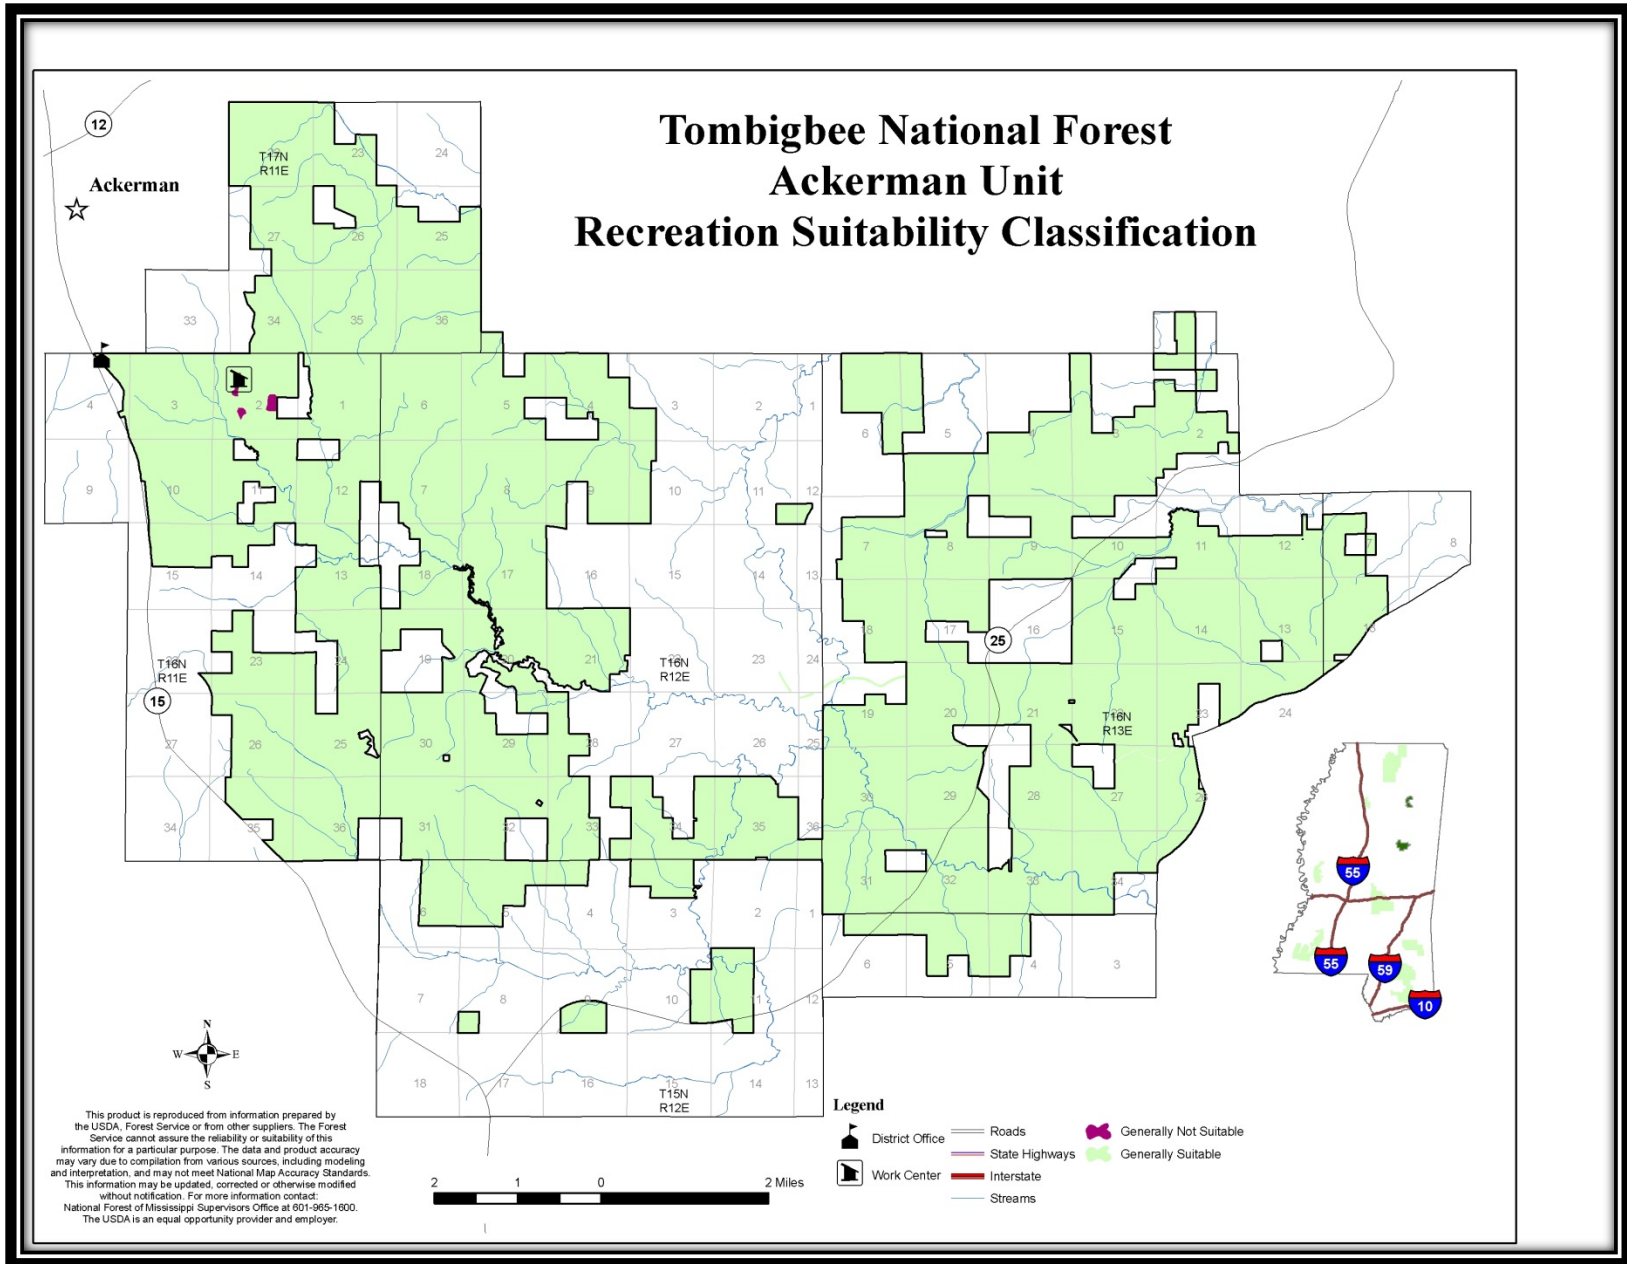

Map 106 – Tombigbee Geographic Area Ecological Systems, Ackerman Unit

Map 107 – Tombigbee Geographic Area Fire Use Suitability Classification, Ackerman Unit

Map 108 – Tombigbee Geographic Area Minerals Suitability Classification, Ackerman Unit

Map 109 – Tombigbee Geographic Area Recreation Suitability Classification, Ackerman Unit

Map 110 – Tombigbee Geographic Area Special Uses Suitability Classification, Ackerman Unit

Map 111 – Tombigbee Geographic Area Timber Suitability Classification, Ackerman Unit

Map 112 – Tombigbee Geographic Area Hawk's Nest Backcountry Area, Ackerman Unit

Map 112L – Tombigbee Geographic Area Hawk’s Nest Backcountry Area Legend, Ackerman Unit

Map 112v – Tombigbee Geographic Area Hawk's Nest Backcountry Area Vicinity Map, Ackerman Unit