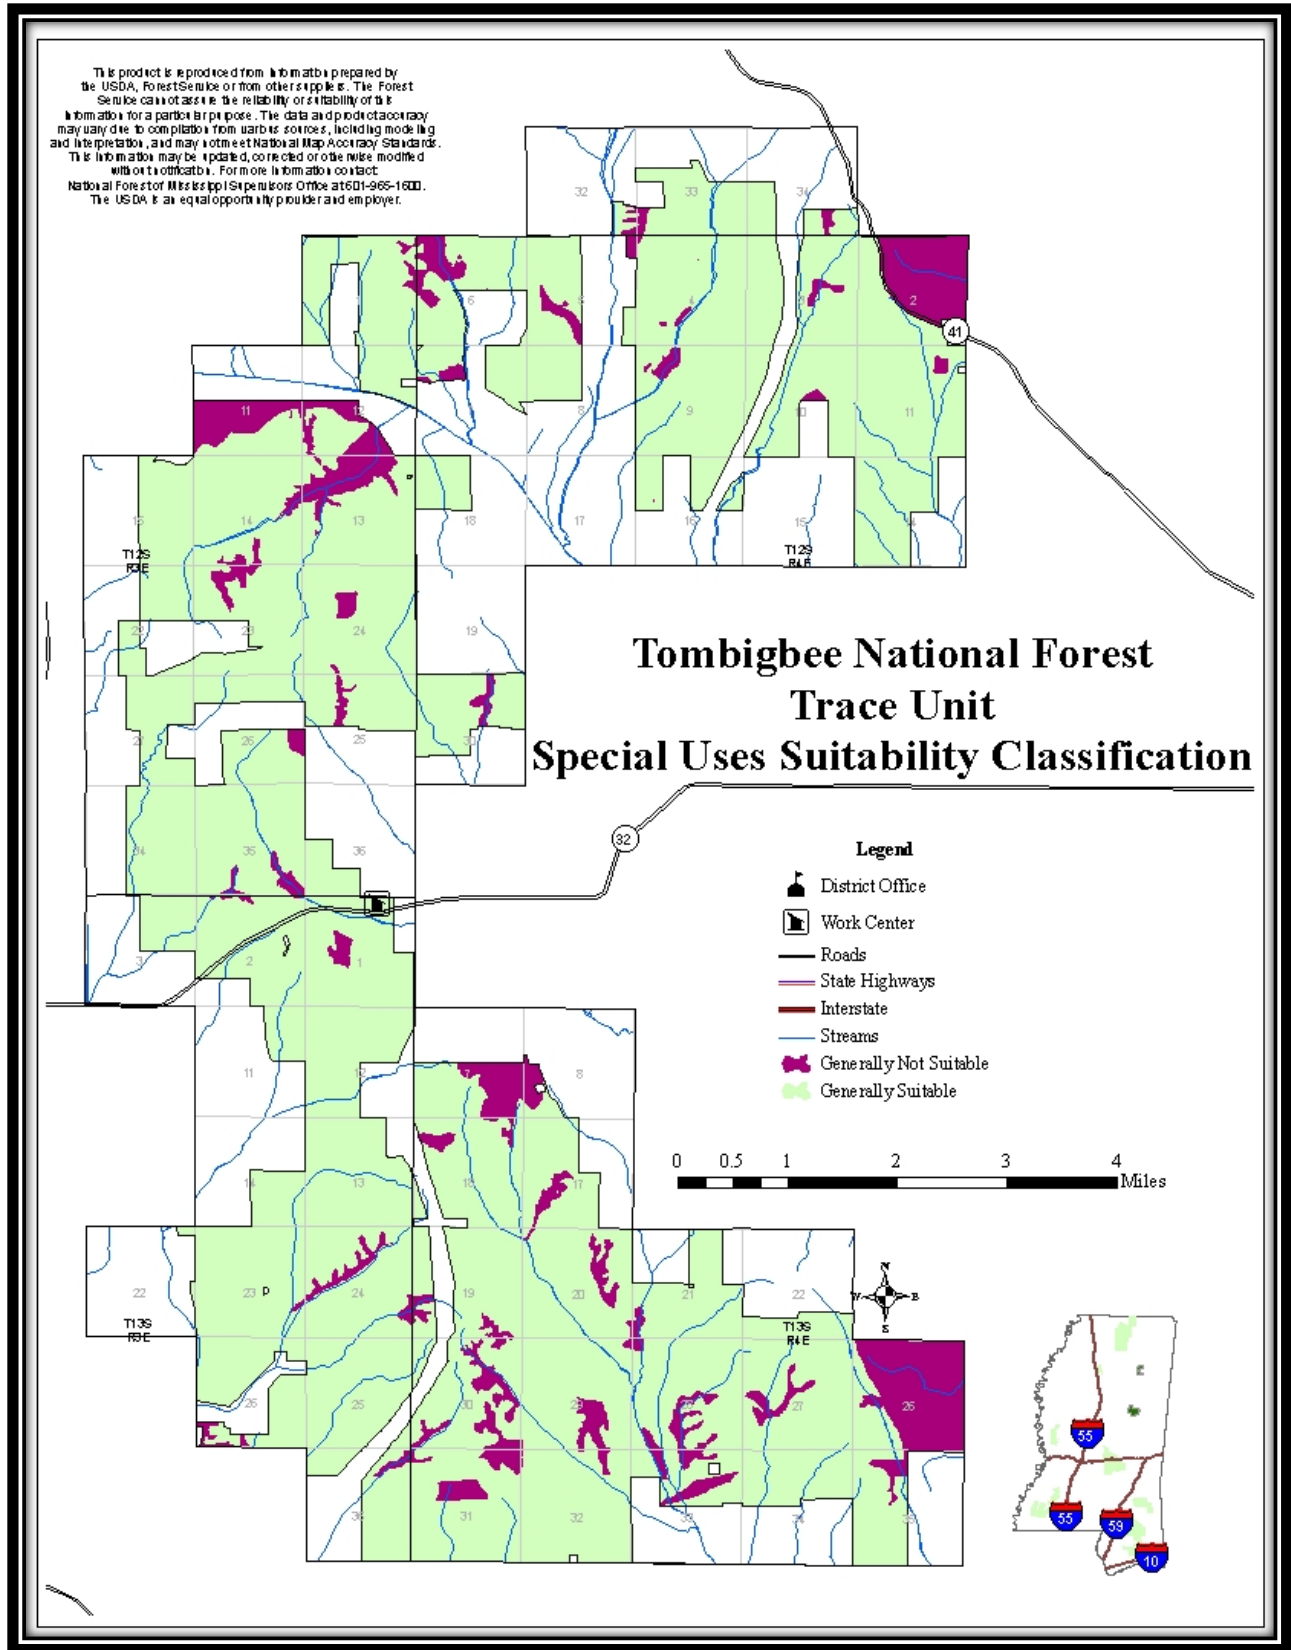

Map 112 – Tombigbee Geographic Area Hawk's Nest Backcountry Area, Ackerman Unit

Map 112L – Tombigbee Geographic Area Hawk’s Nest Backcountry Area Legend, Ackerman Unit

Map 112v – Tombigbee Geographic Area Hawk's Nest Backcountry Area Vicinity Map, Ackerman Unit

Map 113 – Tombigbee Geographic Area Ecological Systems, Trace Unit

Map 114 – Tombigbee Geographic Area Fire Use Suitability Classification, Trace Unit

Map 115 – Tombigbee Geographic Area Minerals Suitability Classification, Trace Unit

Map 116 – Tombigbee Geographic Area Recreation Suitability Classification, Trace Unit

Map 117 – Tombigbee Geographic Area Special Uses Suitability Classification, Trace Unit

Map 118 – Tombigbee Geographic Area Timber Suitability Classification, Trace Unit