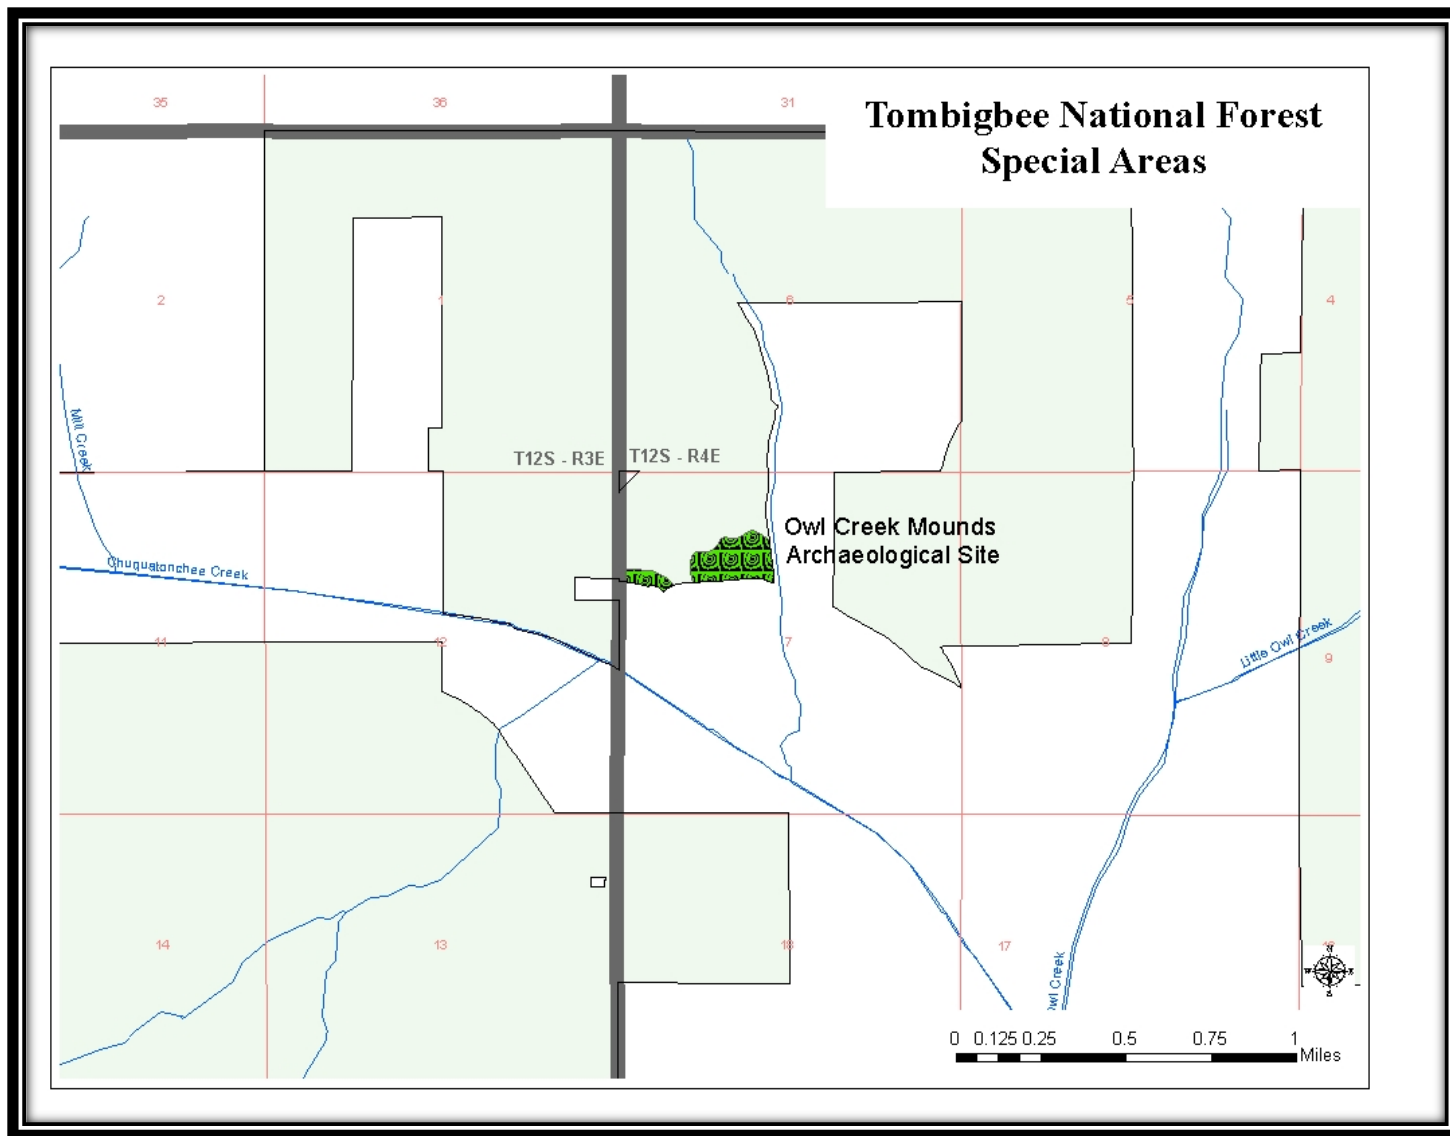

Map 118 – Tombigbee Geographic Area Timber Suitability Classification, Trace Unit

Map 119 – Owl Creek Mounds Archaeological Site, Tombigbee NF