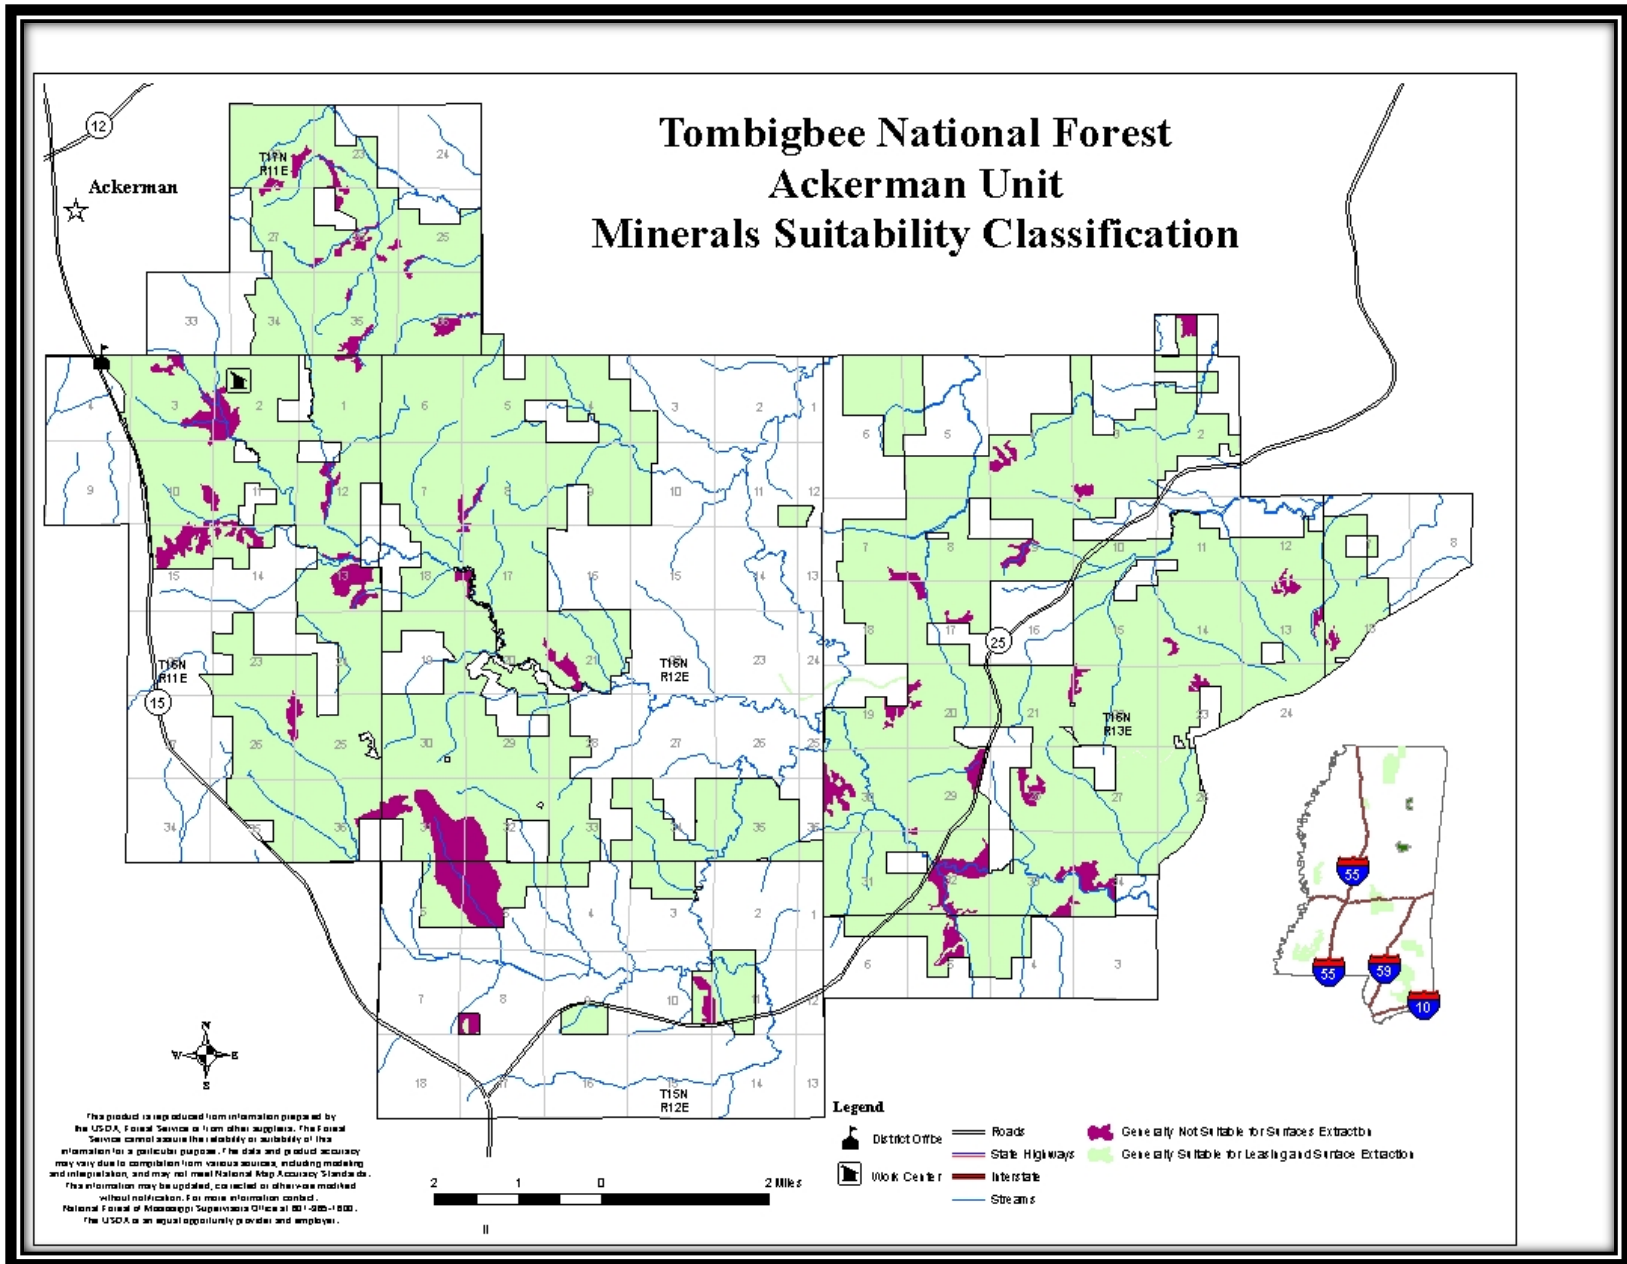

Map 106 – Tombigbee Geographic Area Ecological Systems, Ackerman Unit

Map 107 – Tombigbee Geographic Area Fire Use Suitability Classification, Ackerman Unit

Map 108 – Tombigbee Geographic Area Minerals Suitability Classification, Ackerman Unit

Map 112 – Tombigbee Geographic Area Hawk's Nest Backcountry Area, Ackerman Unit

Map 112L – Tombigbee Geographic Area Hawk’s Nest Backcountry Area Legend, Ackerman Unit

Map 112v – Tombigbee Geographic Area Hawk's Nest Backcountry Area Vicinity Map, Ackerman Unit