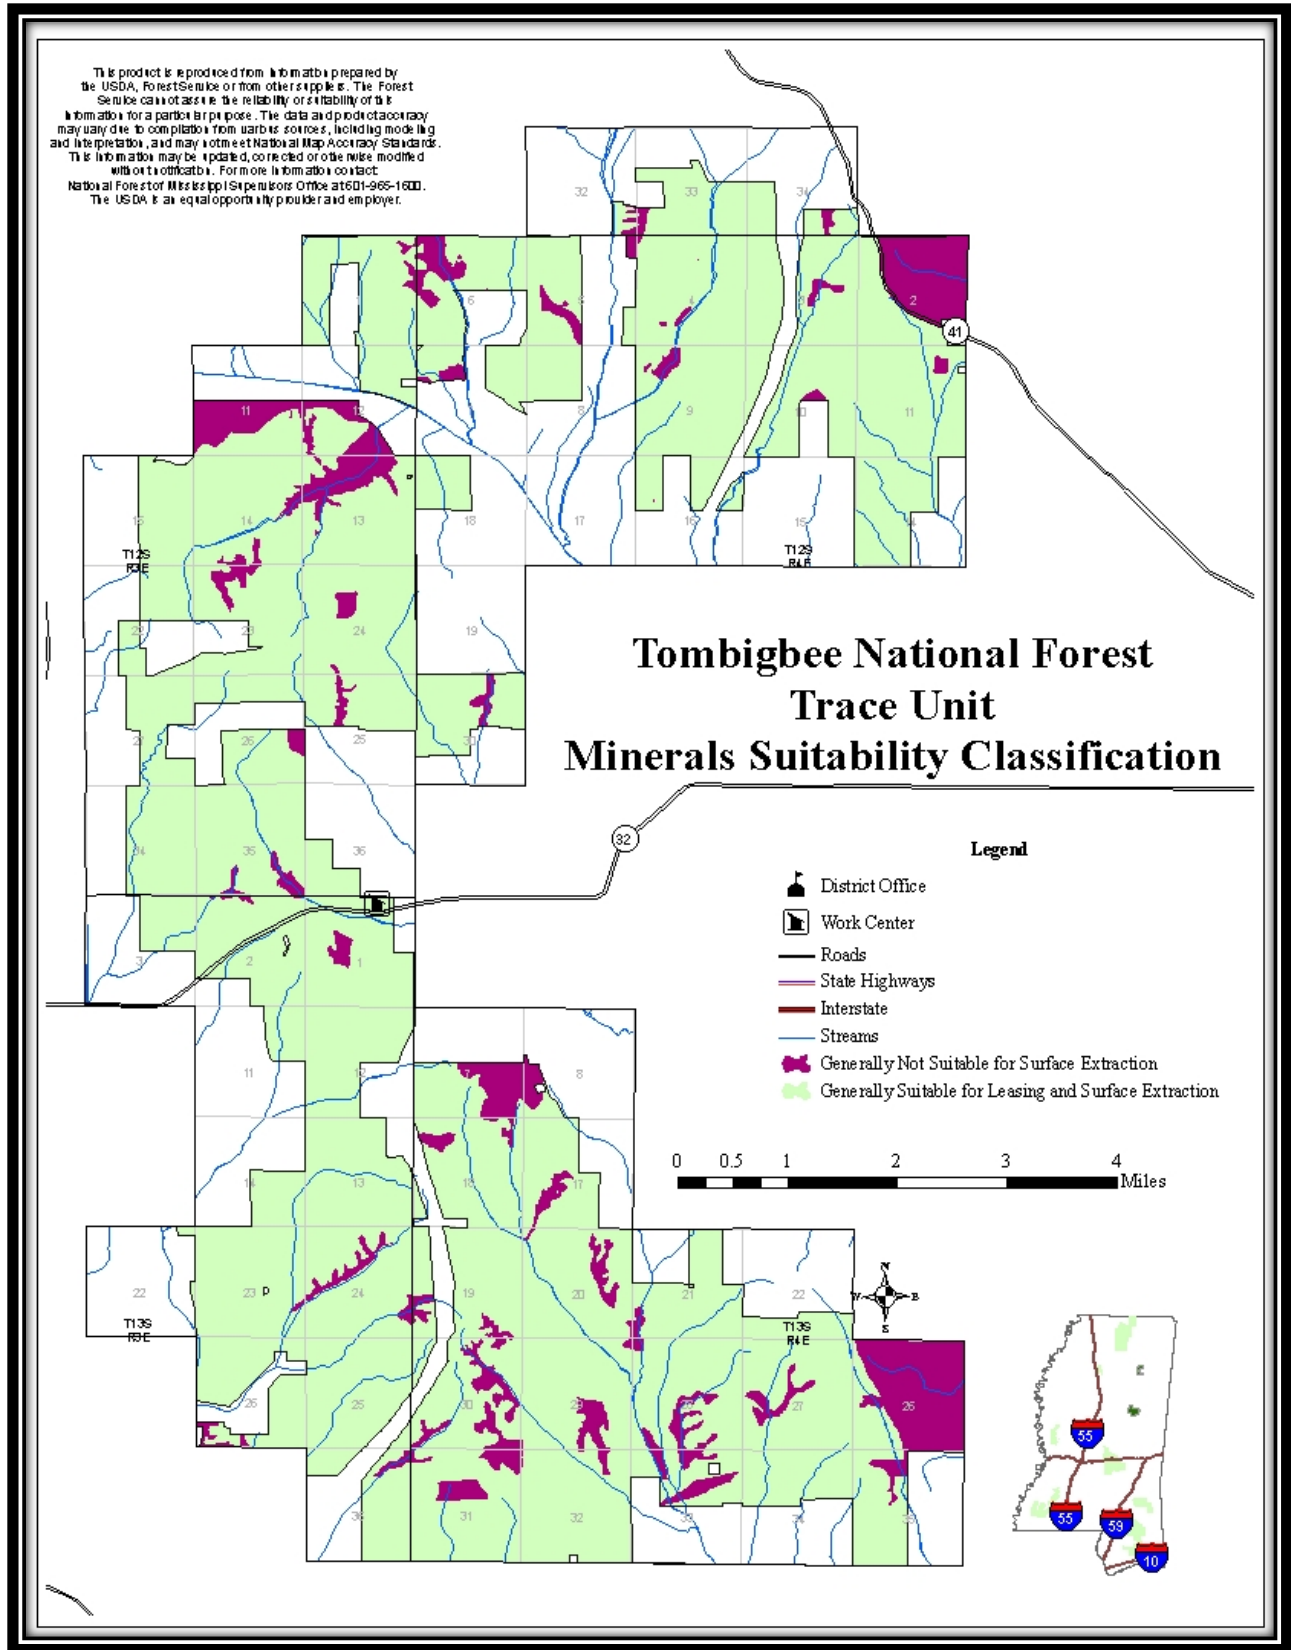

Map 106 – Tombigbee Geographic Area Ecological Systems, Ackerman Unit

Map 107 – Tombigbee Geographic Area Fire Use Suitability Classification, Ackerman Unit

Map 108 – Tombigbee Geographic Area Minerals Suitability Classification, Ackerman Unit

Map 109 – Tombigbee Geographic Area Recreation Suitability Classification, Ackerman Unit

Map 110 – Tombigbee Geographic Area Special Uses Suitability Classification, Ackerman Unit

Map 111 – Tombigbee Geographic Area Timber Suitability Classification, Ackerman Unit

Map 112 – Tombigbee Geographic Area Hawk's Nest Backcountry Area, Ackerman Unit

Map 112L – Tombigbee Geographic Area Hawk’s Nest Backcountry Area Legend, Ackerman Unit

Map 112v – Tombigbee Geographic Area Hawk's Nest Backcountry Area Vicinity Map, Ackerman Unit

Map 113 – Tombigbee Geographic Area Ecological Systems, Trace Unit

Map 114 – Tombigbee Geographic Area Fire Use Suitability Classification, Trace Unit

Map 115 – Tombigbee Geographic Area Minerals Suitability Classification, Trace Unit