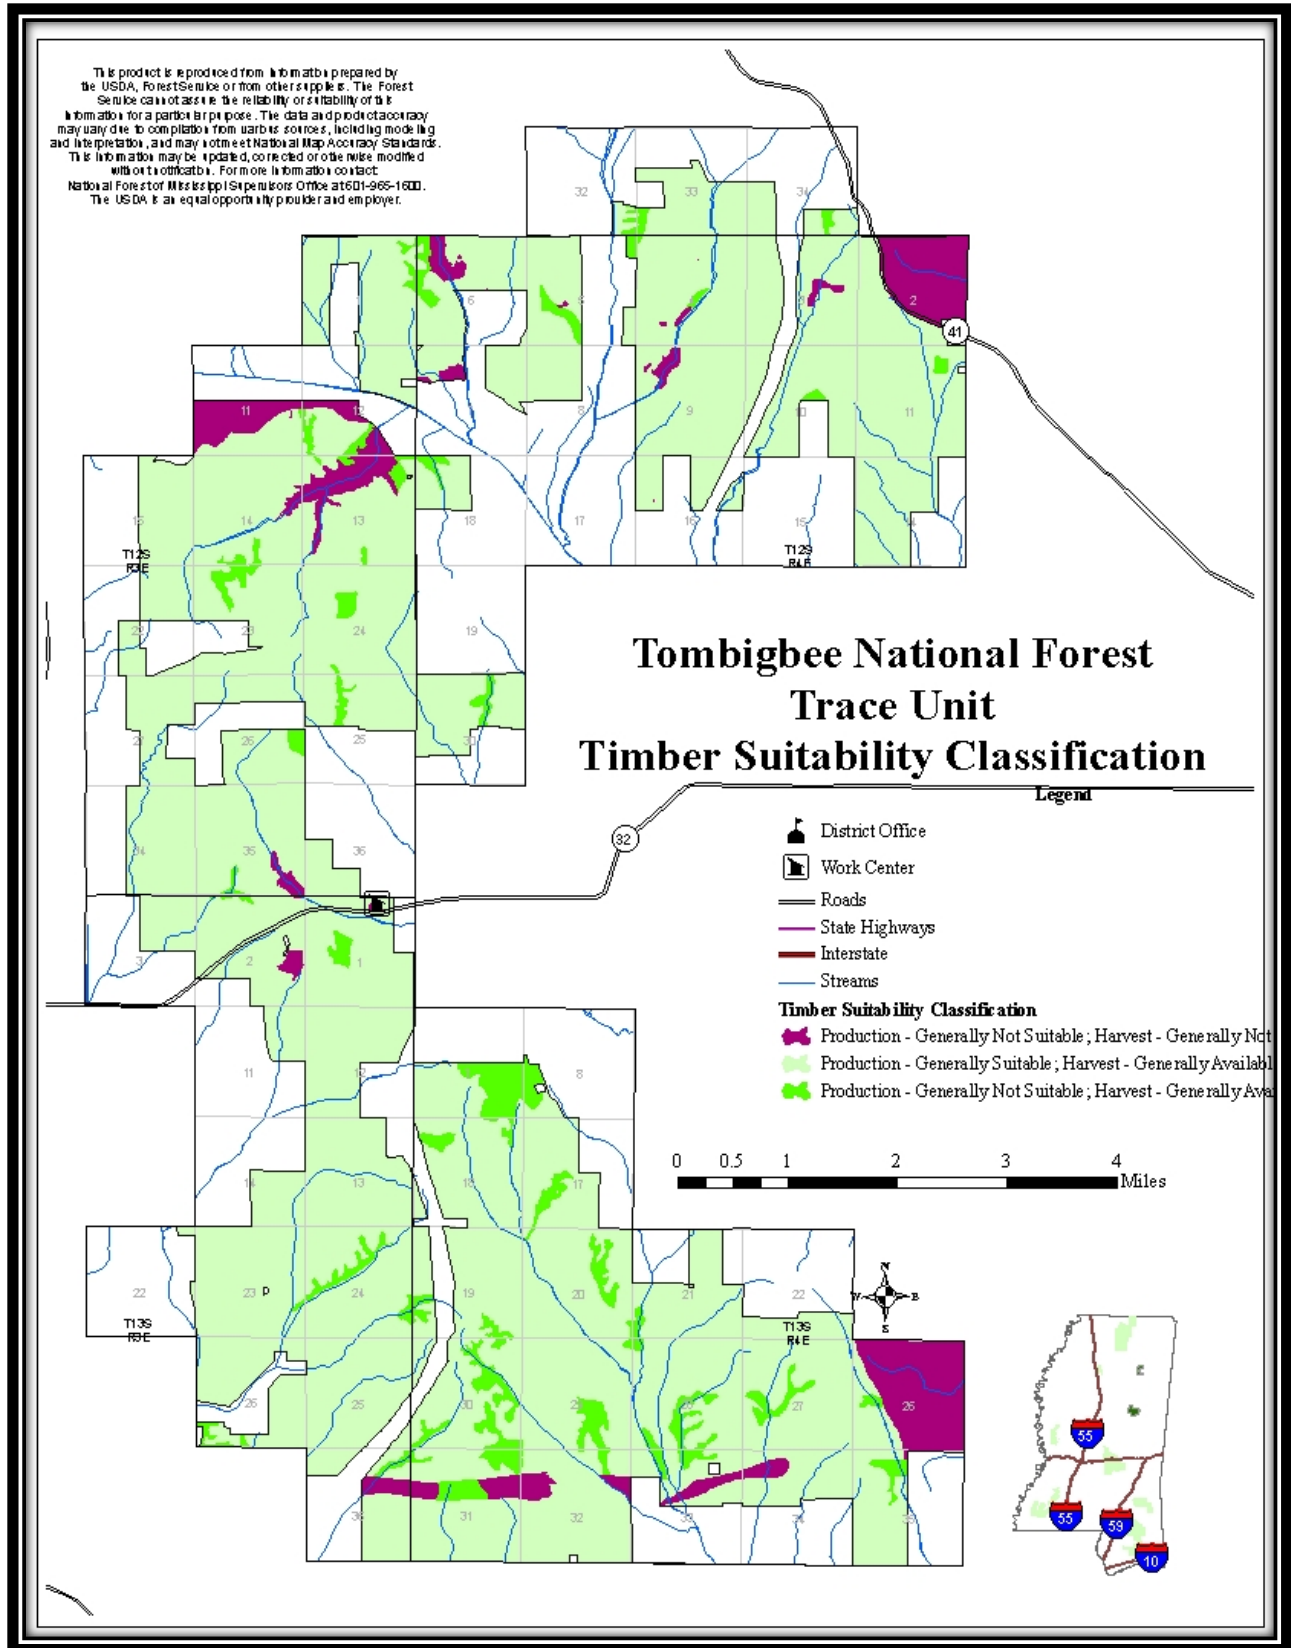

Map 112 – Tombigbee Geographic Area Hawk's Nest Backcountry Area, Ackerman Unit

Map 112L – Tombigbee Geographic Area Hawk’s Nest Backcountry Area Legend, Ackerman Unit

Map 112v – Tombigbee Geographic Area Hawk's Nest Backcountry Area Vicinity Map, Ackerman Unit

Map 113 – Tombigbee Geographic Area Ecological Systems, Trace Unit

Map 114 – Tombigbee Geographic Area Fire Use Suitability Classification, Trace Unit

Map 115 – Tombigbee Geographic Area Minerals Suitability Classification, Trace Unit

Map 116 – Tombigbee Geographic Area Recreation Suitability Classification, Trace Unit

Map 117 – Tombigbee Geographic Area Special Uses Suitability Classification, Trace Unit

Map 118 – Tombigbee Geographic Area Timber Suitability Classification, Trace Unit