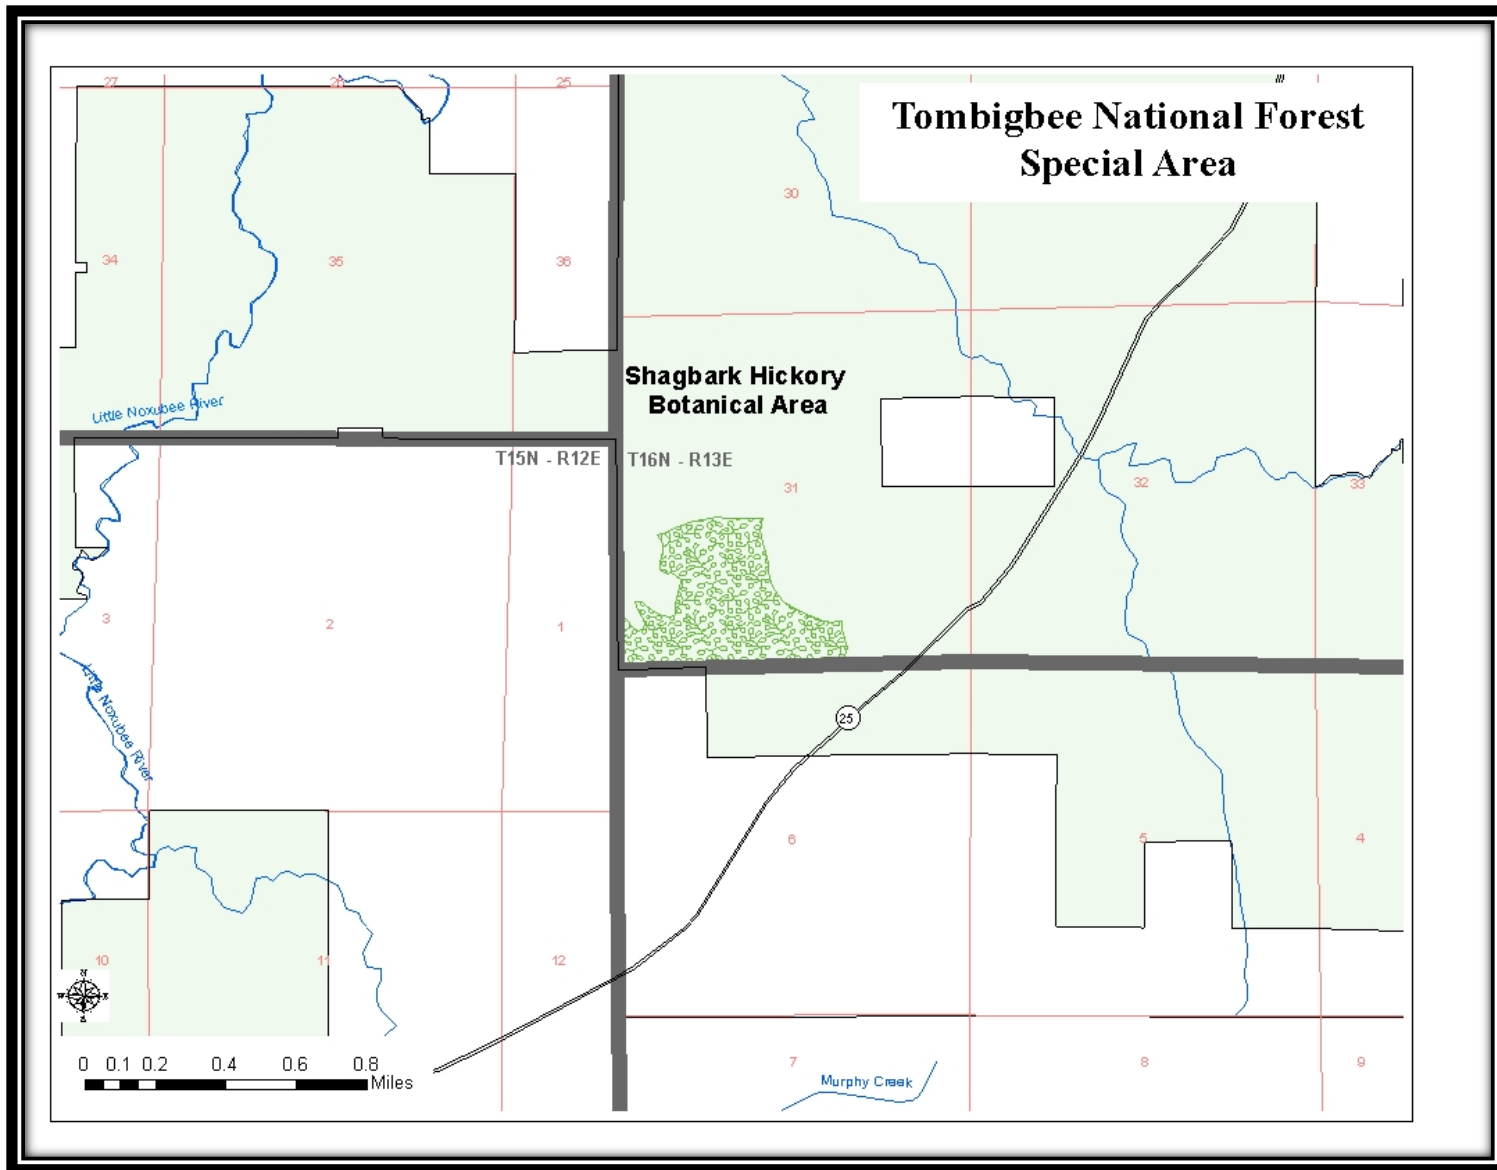

Map 119 – Owl Creek Mounds Archaeological Site, Tombigbee NF

Map 119v – Owl Creek Mounds Archaeological Site Vicinity Map, Tombigbee NF

Map 120 – Noxubee Crest Research Natural Area, Tombigbee NF

Map 120v – Noxubee Crest Research Natural Area Vicinity Map, Tombigbee NF

Map 121 – Chuquatonchee Bluffs Research Natural Area, Tombigbee NF

Map 121v – Chuquatonchee Bluffs Research Natural Area Vicinity Map, Tombigbee NF

Map 122 – Shagbark Hickory Botanical Area, Tombigbee NF