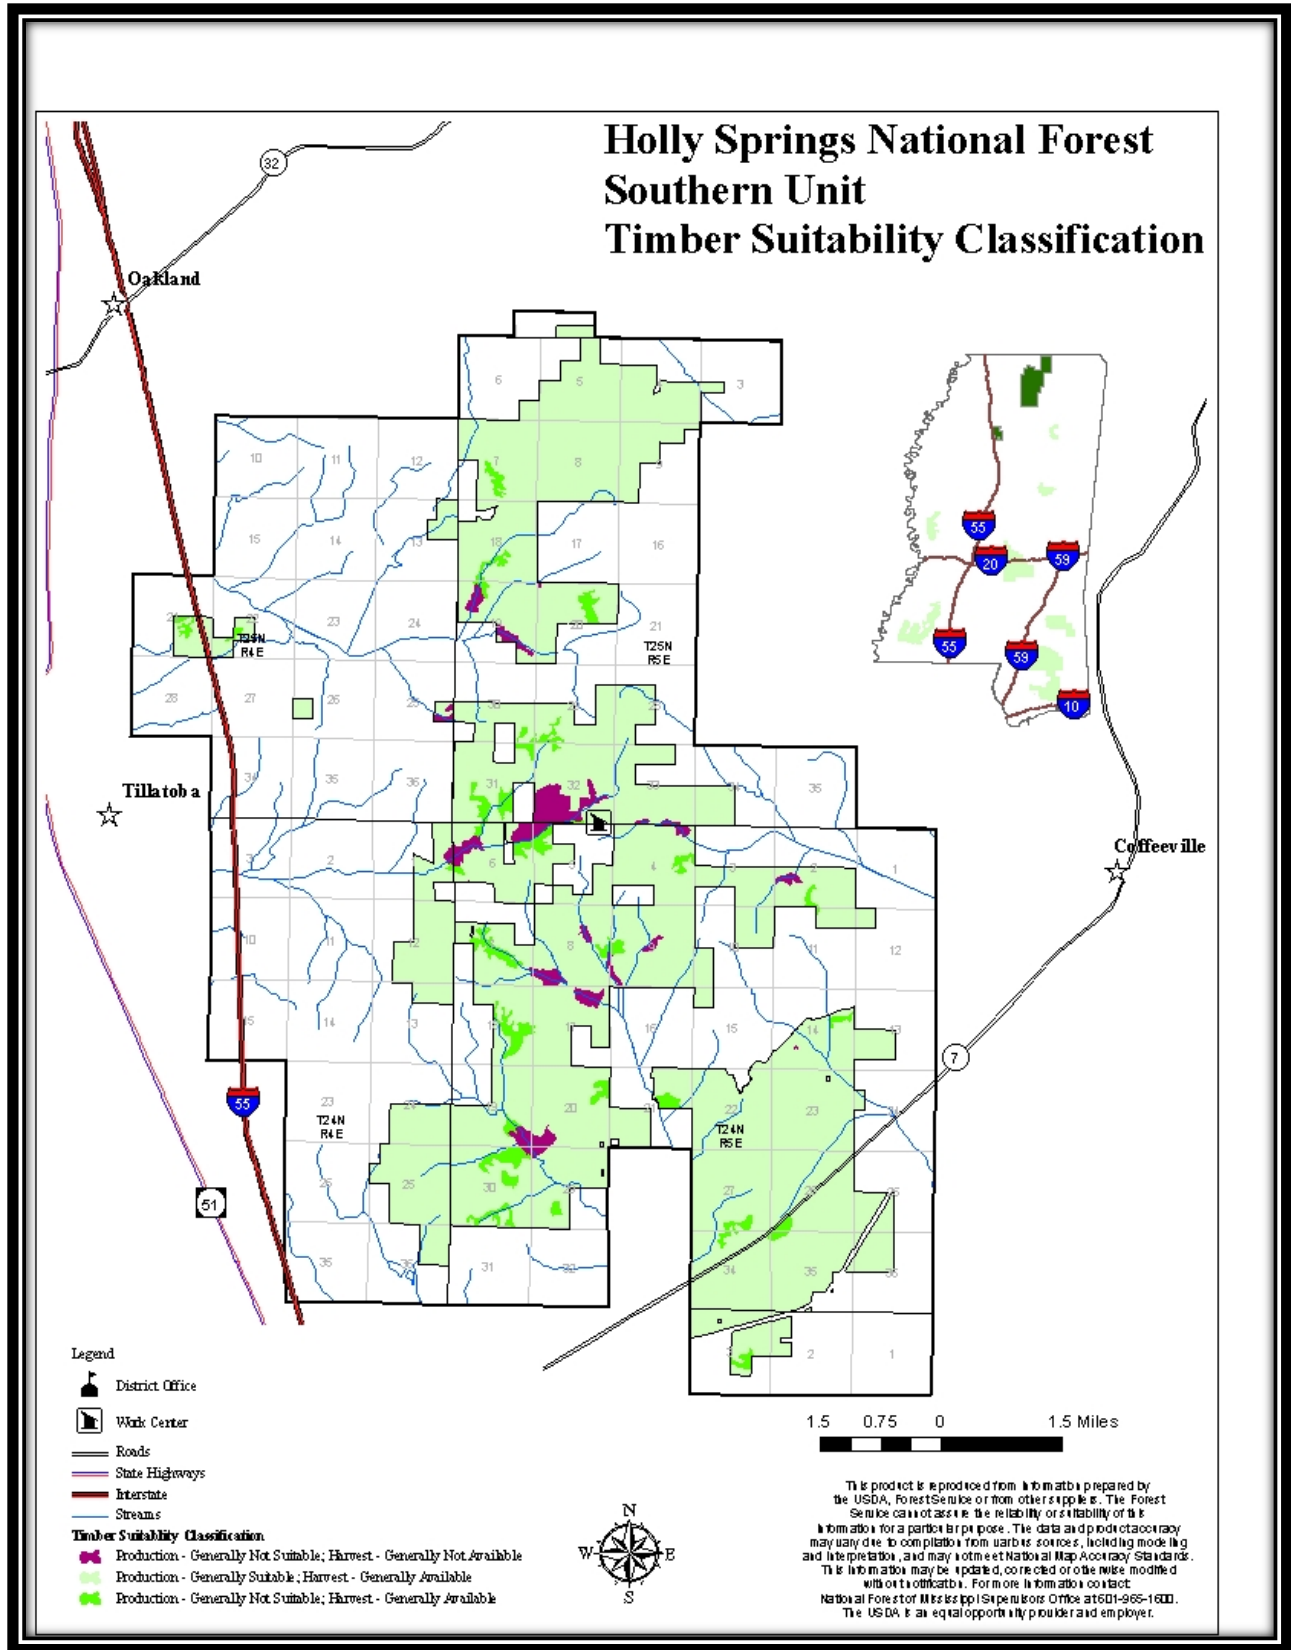

Map 78 – Holly Springs Recreation Suitability Classification, Holly Springs Unit

Map 79 – Holly Springs Special Uses Suitability Classification, Holly Springs Unit

Map 80 – Holly Springs Timber Suitability Classification, Holly Springs Unit

Map 81 – Holly Springs Geographic Area Ecological Systems, Yalobusha Unit

Map 82 – Holly Springs Southern Unit Fire Use Suitability Classification, Yalobusha Unit

Map 83 – Holly Springs Southern Unit Minerals Suitability Classification, Yalobusha Unit

Map 84 – Holly Springs Southern Unit Recreation Suitability Classification, Yalobusha Unit

Map 85 – Holly Springs Southern Unit Special Uses Suitability Classification, Yalobusha Unit

Map 86 – Holly Springs Southern Unit Timber Suitability Classification, Yalobusha Unit

Map 87 – Tallahatchie Experimental Forest, Holly Springs NF