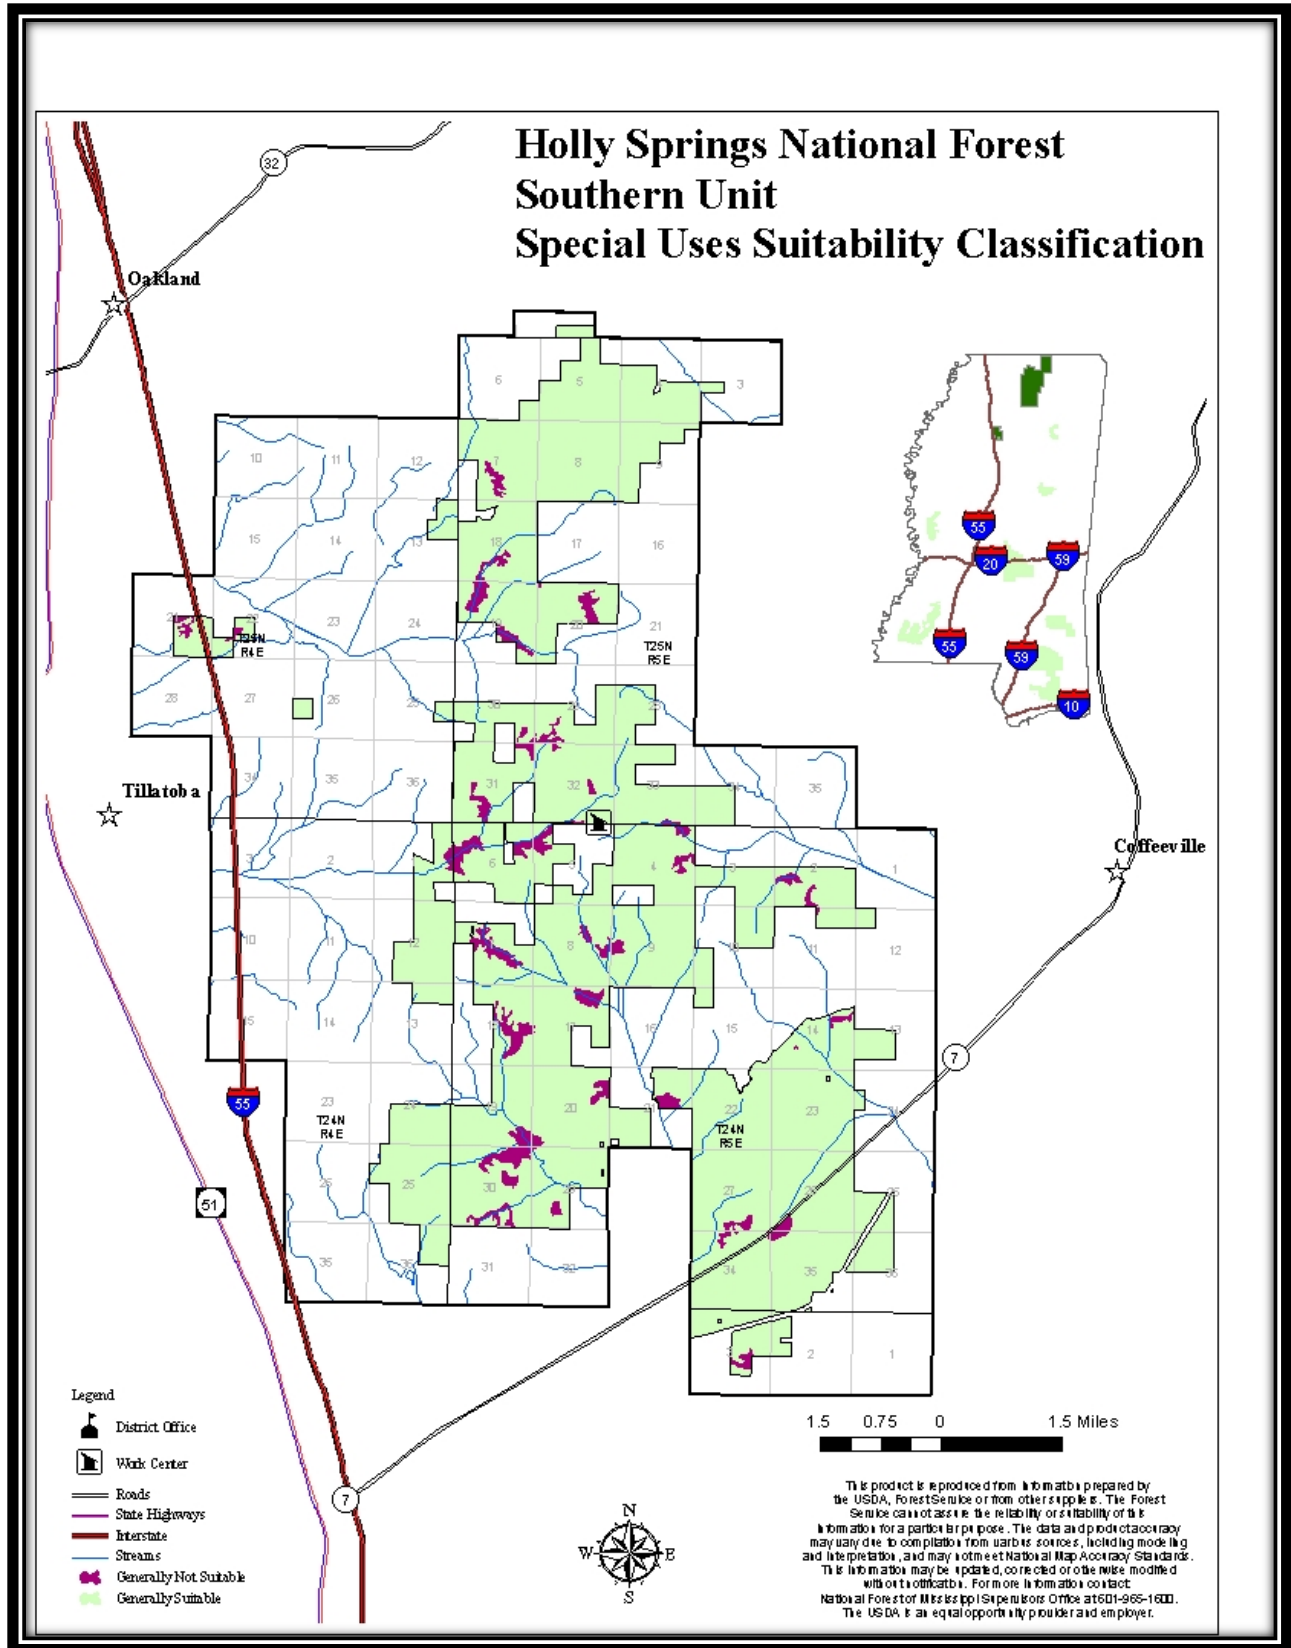

Map 81 – Holly Springs Geographic Area Ecological Systems, Yalobusha Unit

Map 82 – Holly Springs Southern Unit Fire Use Suitability Classification, Yalobusha Unit

Map 83 – Holly Springs Southern Unit Minerals Suitability Classification, Yalobusha Unit

Map 84 – Holly Springs Southern Unit Recreation Suitability Classification, Yalobusha Unit

Map 85 – Holly Springs Southern Unit Special Uses Suitability Classification, Yalobusha Unit

Map 86 – Holly Springs Southern Unit Timber Suitability Classification, Yalobusha Unit

Map 87 – Tallahatchie Experimental Forest, Holly Springs NF