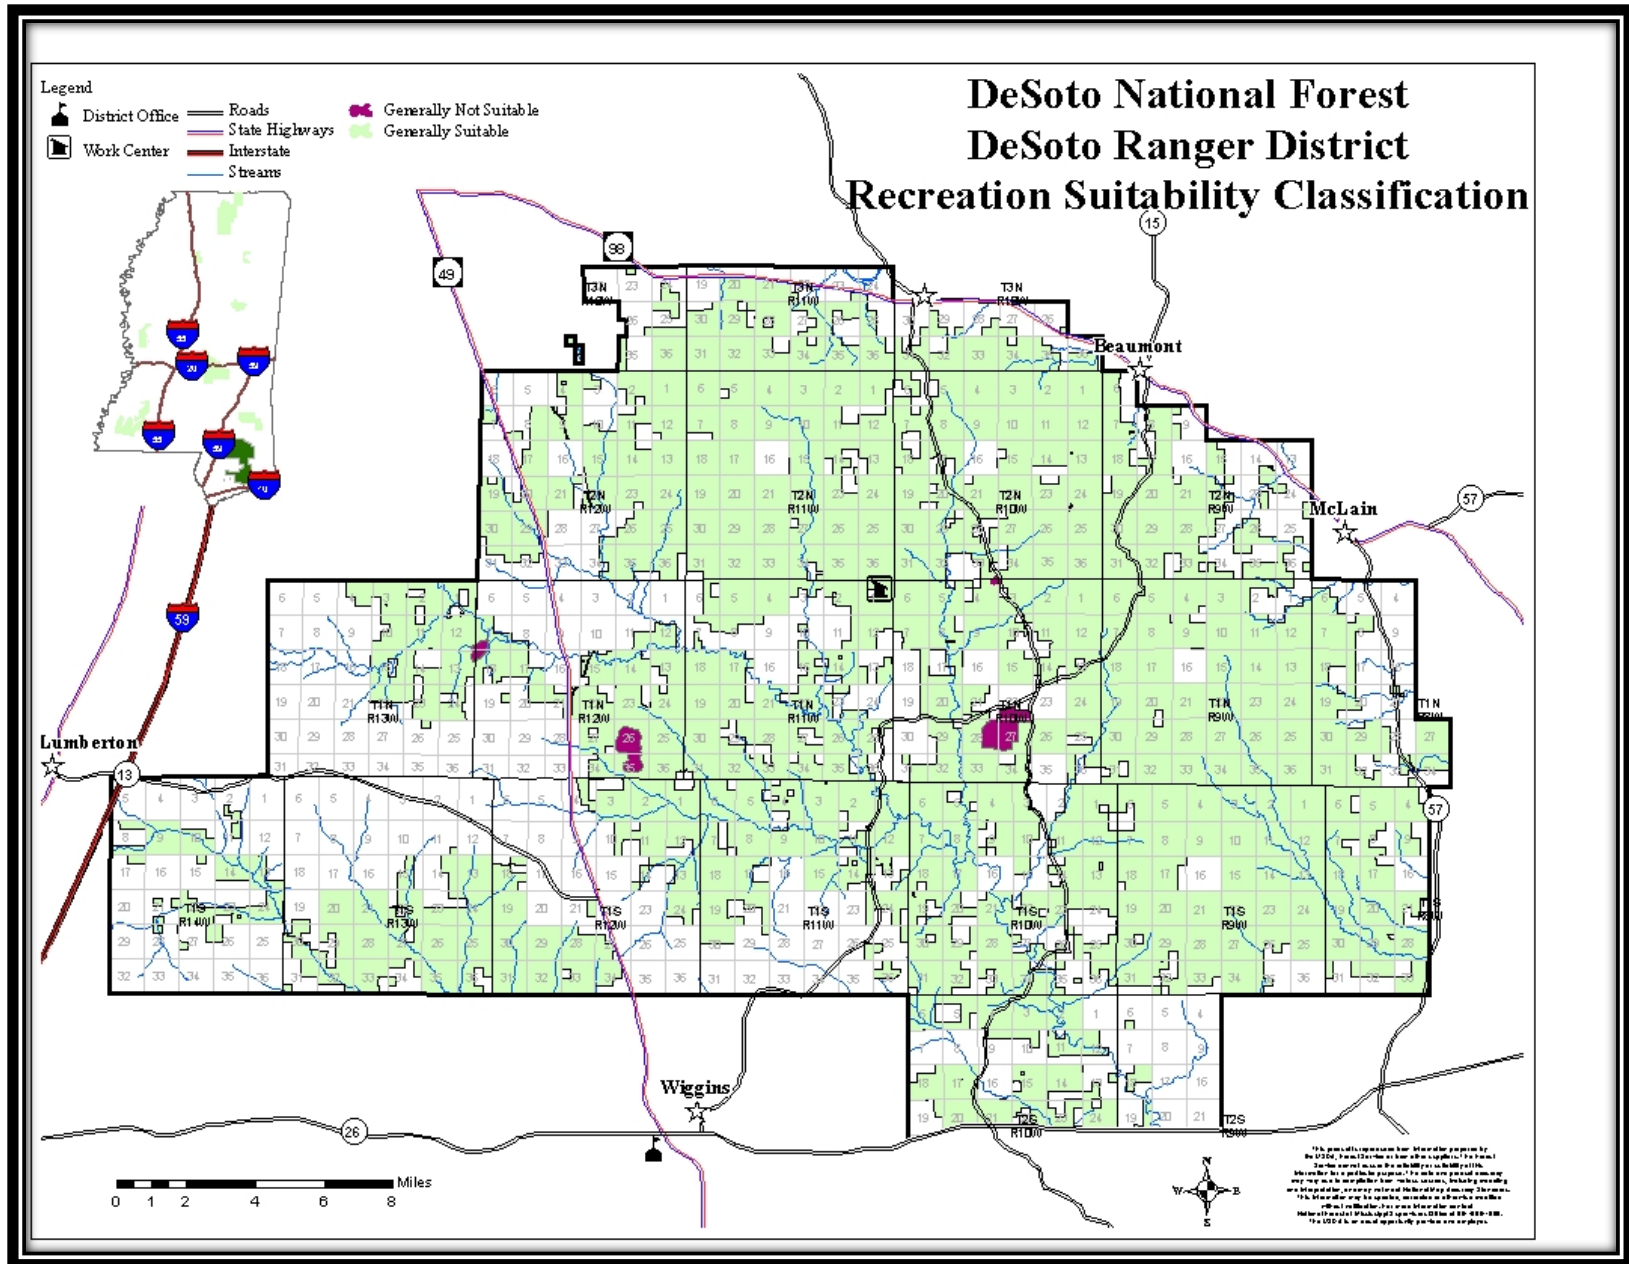

Map 32 – De Soto Geographic Area Black Creek RCW Habitat Management Area

Map 33 – De Soto Geographic Area Ecological Systems, North

Map 34 – De Soto Geographic Area Fire Use Suitability Classification, North

Map 35 – De Soto Geographic Area Minerals Suitability Classification, North

Map 36 – De Soto Geographic Area Recreation Suitability Classification, North

Map 37 – De Soto Geographic Area Special Uses Suitability Classification, North

Map 38 – De Soto Geographic Area Timber Suitability Classification, North

Map 39 – De Soto Geographic Area Biloxi RCW Habitat Management Area

Map 40 – De Soto Geographic Area Ecological Systems, South

Map 41 – De Soto Geographic Area Fire Use Suitability Classification, South

Map 42 – De Soto Geographic Area Minerals Suitability Classification, South

Map 43 – De Soto Geographic Area Recreation Suitability Classification, South

Map 44 – De Soto Geographic Area Special Uses Suitability Classification, South