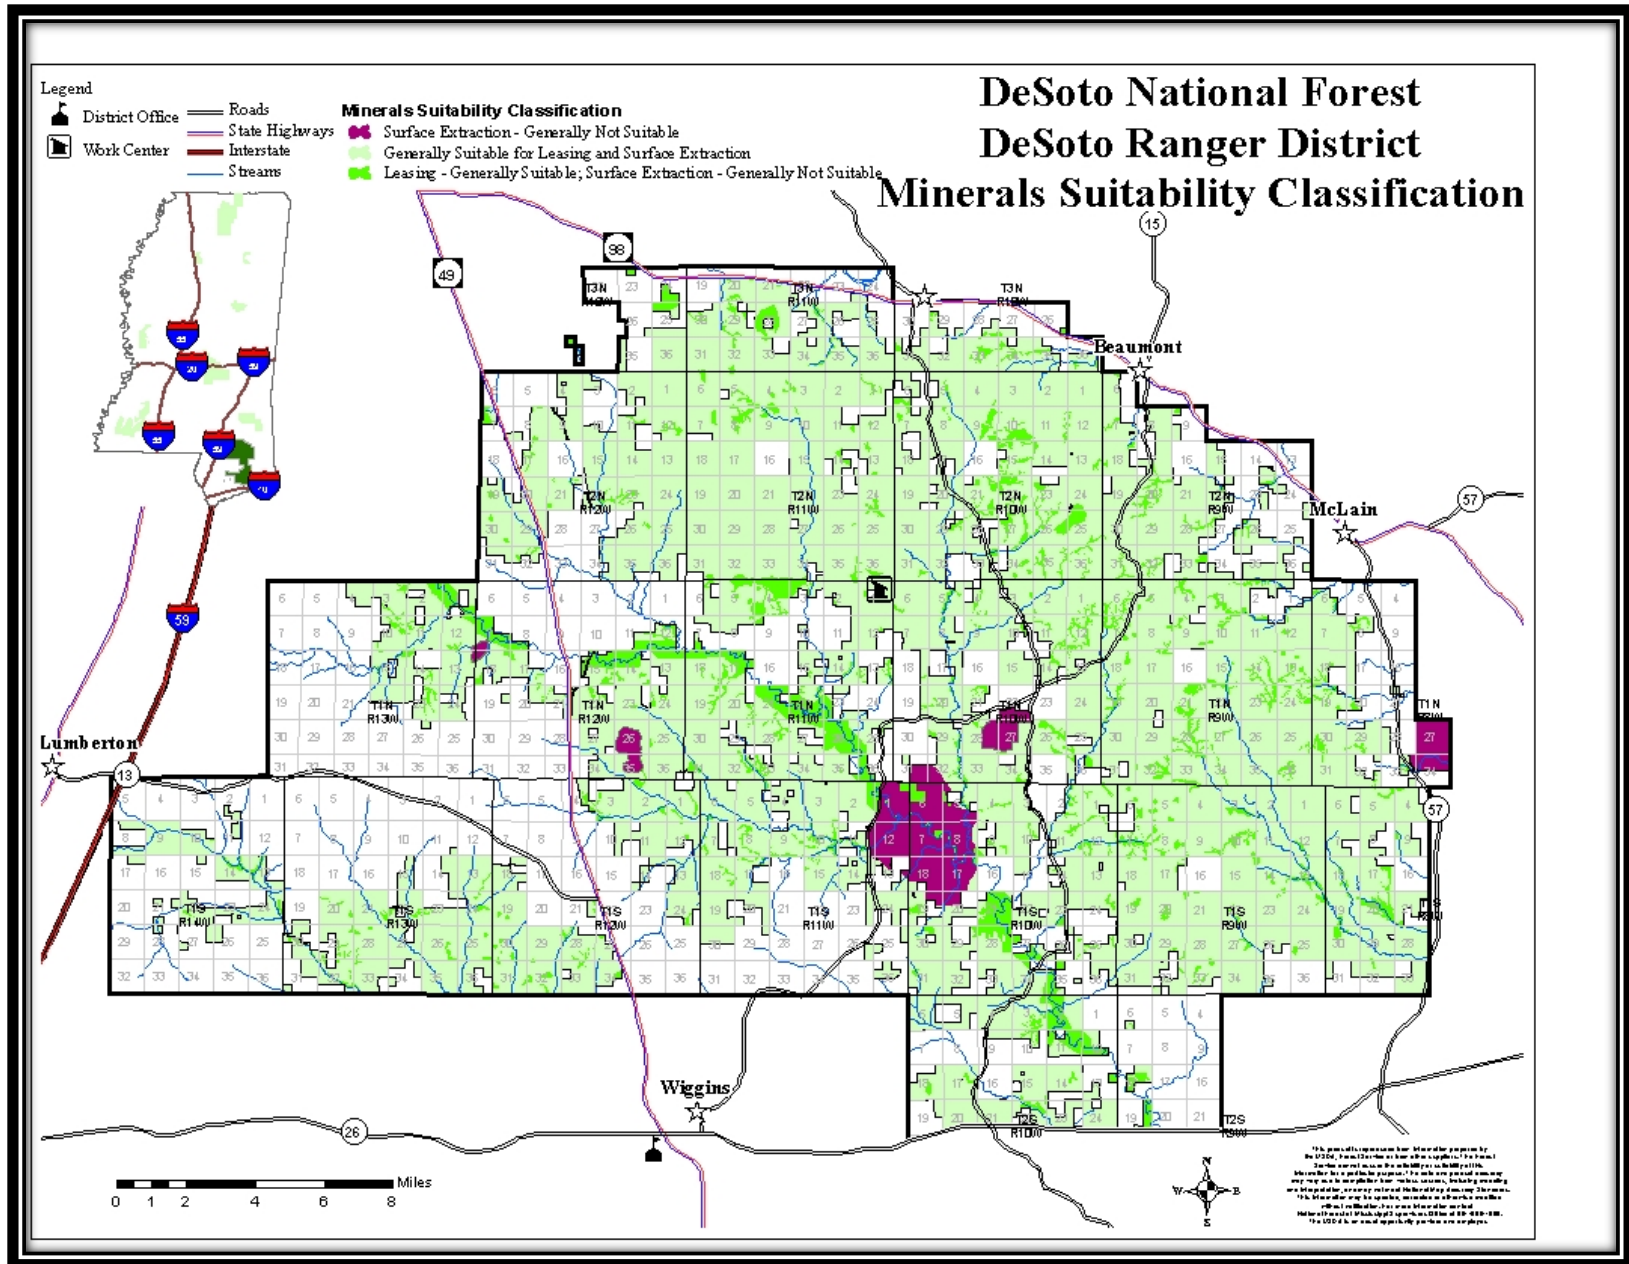

Map 32 – De Soto Geographic Area Black Creek RCW Habitat Management Area

Map 33 – De Soto Geographic Area Ecological Systems, North

Map 34 – De Soto Geographic Area Fire Use Suitability Classification, North

Map 35 – De Soto Geographic Area Minerals Suitability Classification, North

Map 36 – De Soto Geographic Area Recreation Suitability Classification, North

Map 37 – De Soto Geographic Area Special Uses Suitability Classification, North

Map 42 – De Soto Geographic Area Minerals Suitability Classification, South

Map 43 – De Soto Geographic Area Recreation Suitability Classification, South

Map 44 – De Soto Geographic Area Special Uses Suitability Classification, South

Map 45 – De Soto Geographic Area Timber Suitability Classification, South