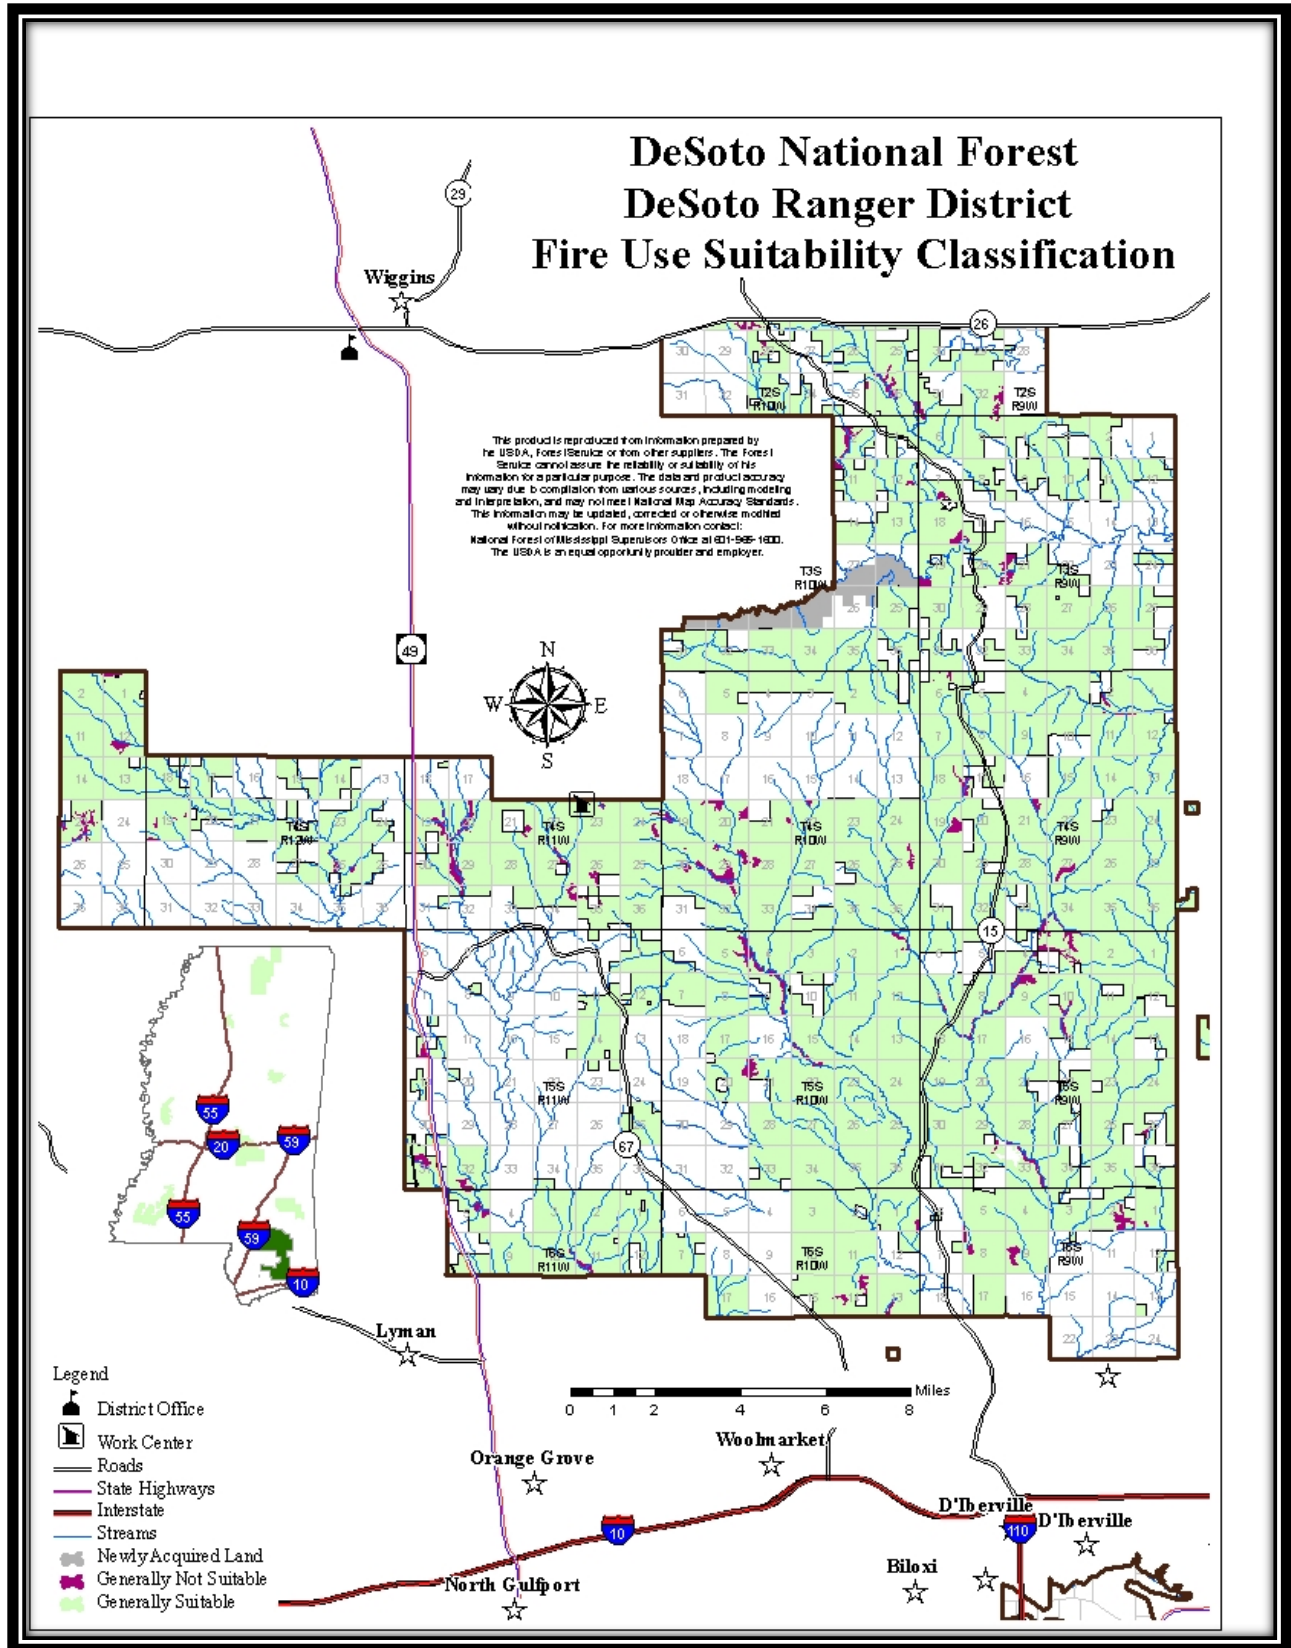

Map 35 – De Soto Geographic Area Minerals Suitability Classification, North

Map 36 – De Soto Geographic Area Recreation Suitability Classification, North

Map 37 – De Soto Geographic Area Special Uses Suitability Classification, North

Map 38 – De Soto Geographic Area Timber Suitability Classification, North

Map 39 – De Soto Geographic Area Biloxi RCW Habitat Management Area

Map 40 – De Soto Geographic Area Ecological Systems, South

Map 41 – De Soto Geographic Area Fire Use Suitability Classification, South

Map 42 – De Soto Geographic Area Minerals Suitability Classification, South

Map 43 – De Soto Geographic Area Recreation Suitability Classification, South

Map 44 – De Soto Geographic Area Special Uses Suitability Classification, South

Map 45 – De Soto Geographic Area Timber Suitability Classification, South