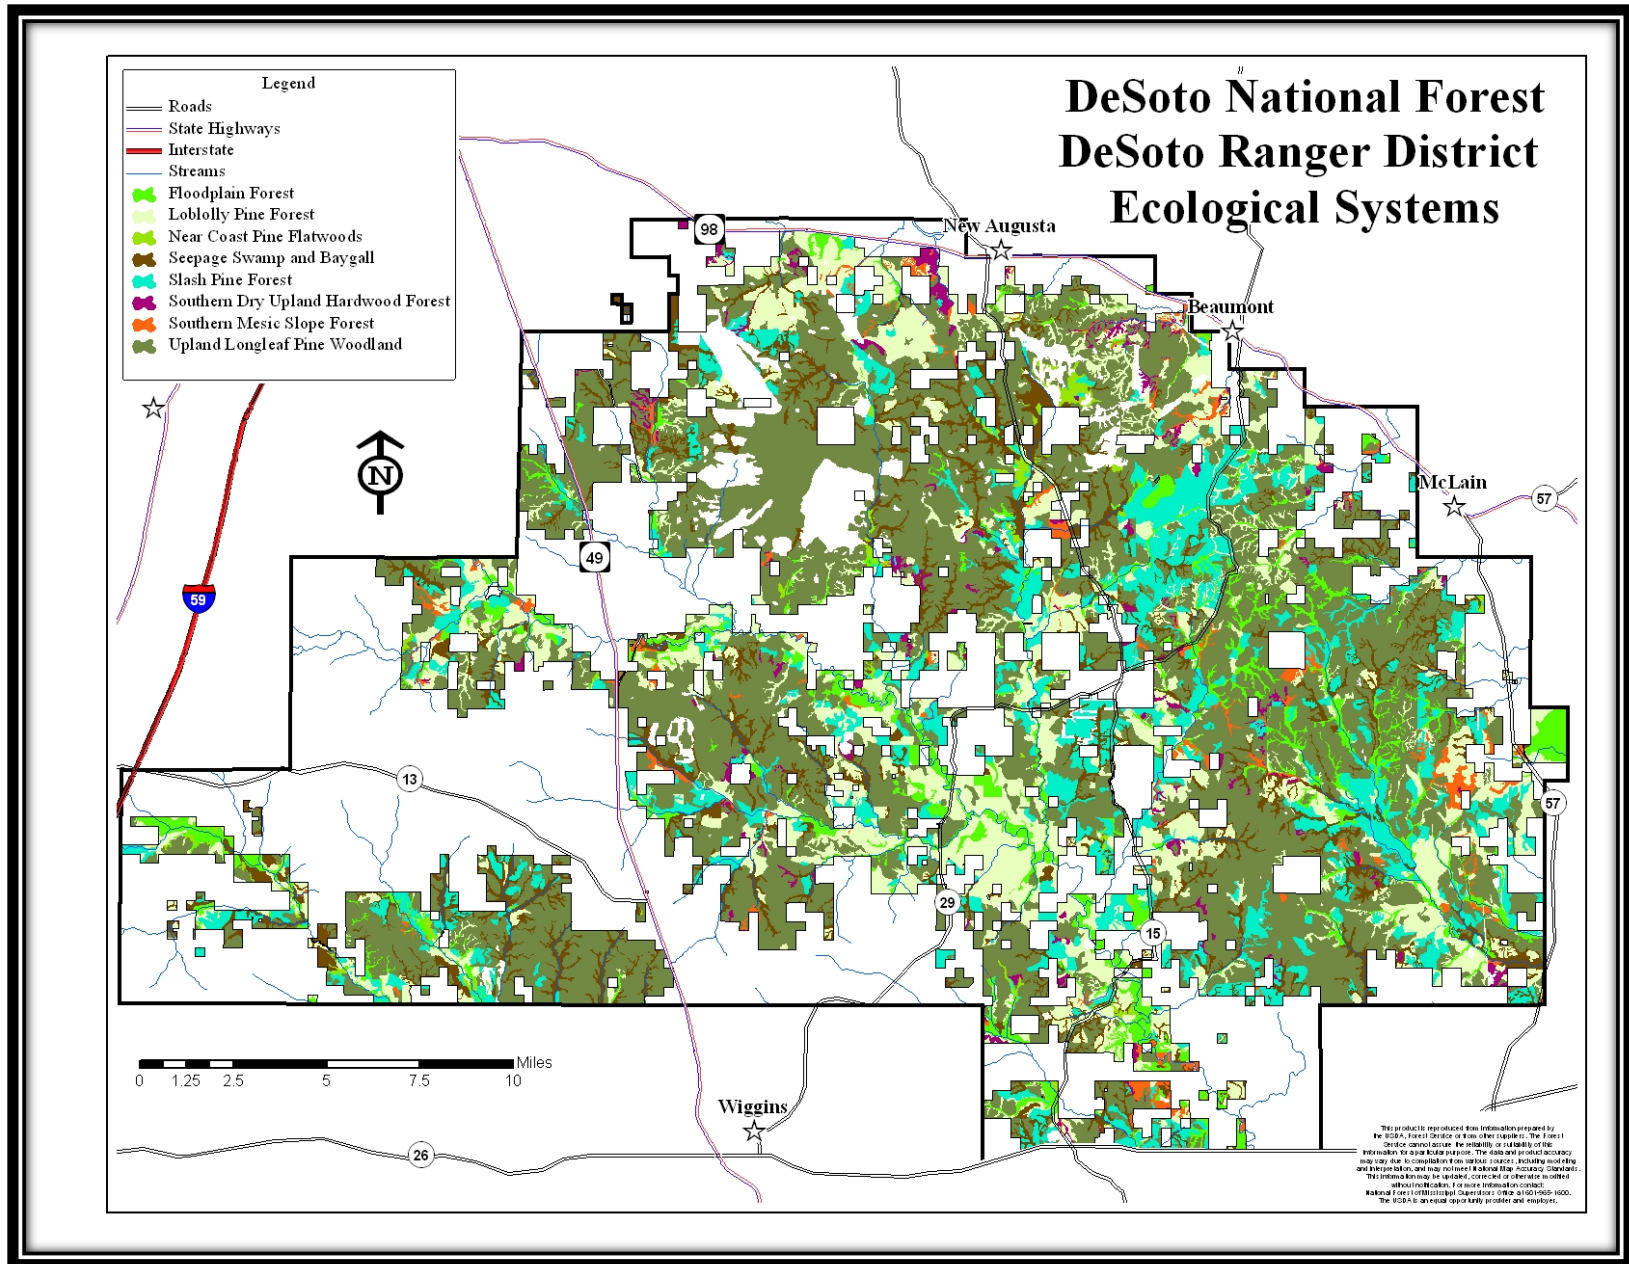

Map 32 – De Soto Geographic Area Black Creek RCW Habitat Management Area

Map 33 – De Soto Geographic Area Ecological Systems, North

Map 34 – De Soto Geographic Area Fire Use Suitability Classification, North

Map 35 – De Soto Geographic Area Minerals Suitability Classification, North

Map 36 – De Soto Geographic Area Recreation Suitability Classification, North

Map 37 – De Soto Geographic Area Special Uses Suitability Classification, North

Map 38 – De Soto Geographic Area Timber Suitability Classification, North

Map 39 – De Soto Geographic Area Biloxi RCW Habitat Management Area

Map 40 – De Soto Geographic Area Ecological Systems, South

Map 41 – De Soto Geographic Area Fire Use Suitability Classification, South

Map 45 – De Soto Geographic Area Timber Suitability Classification, South