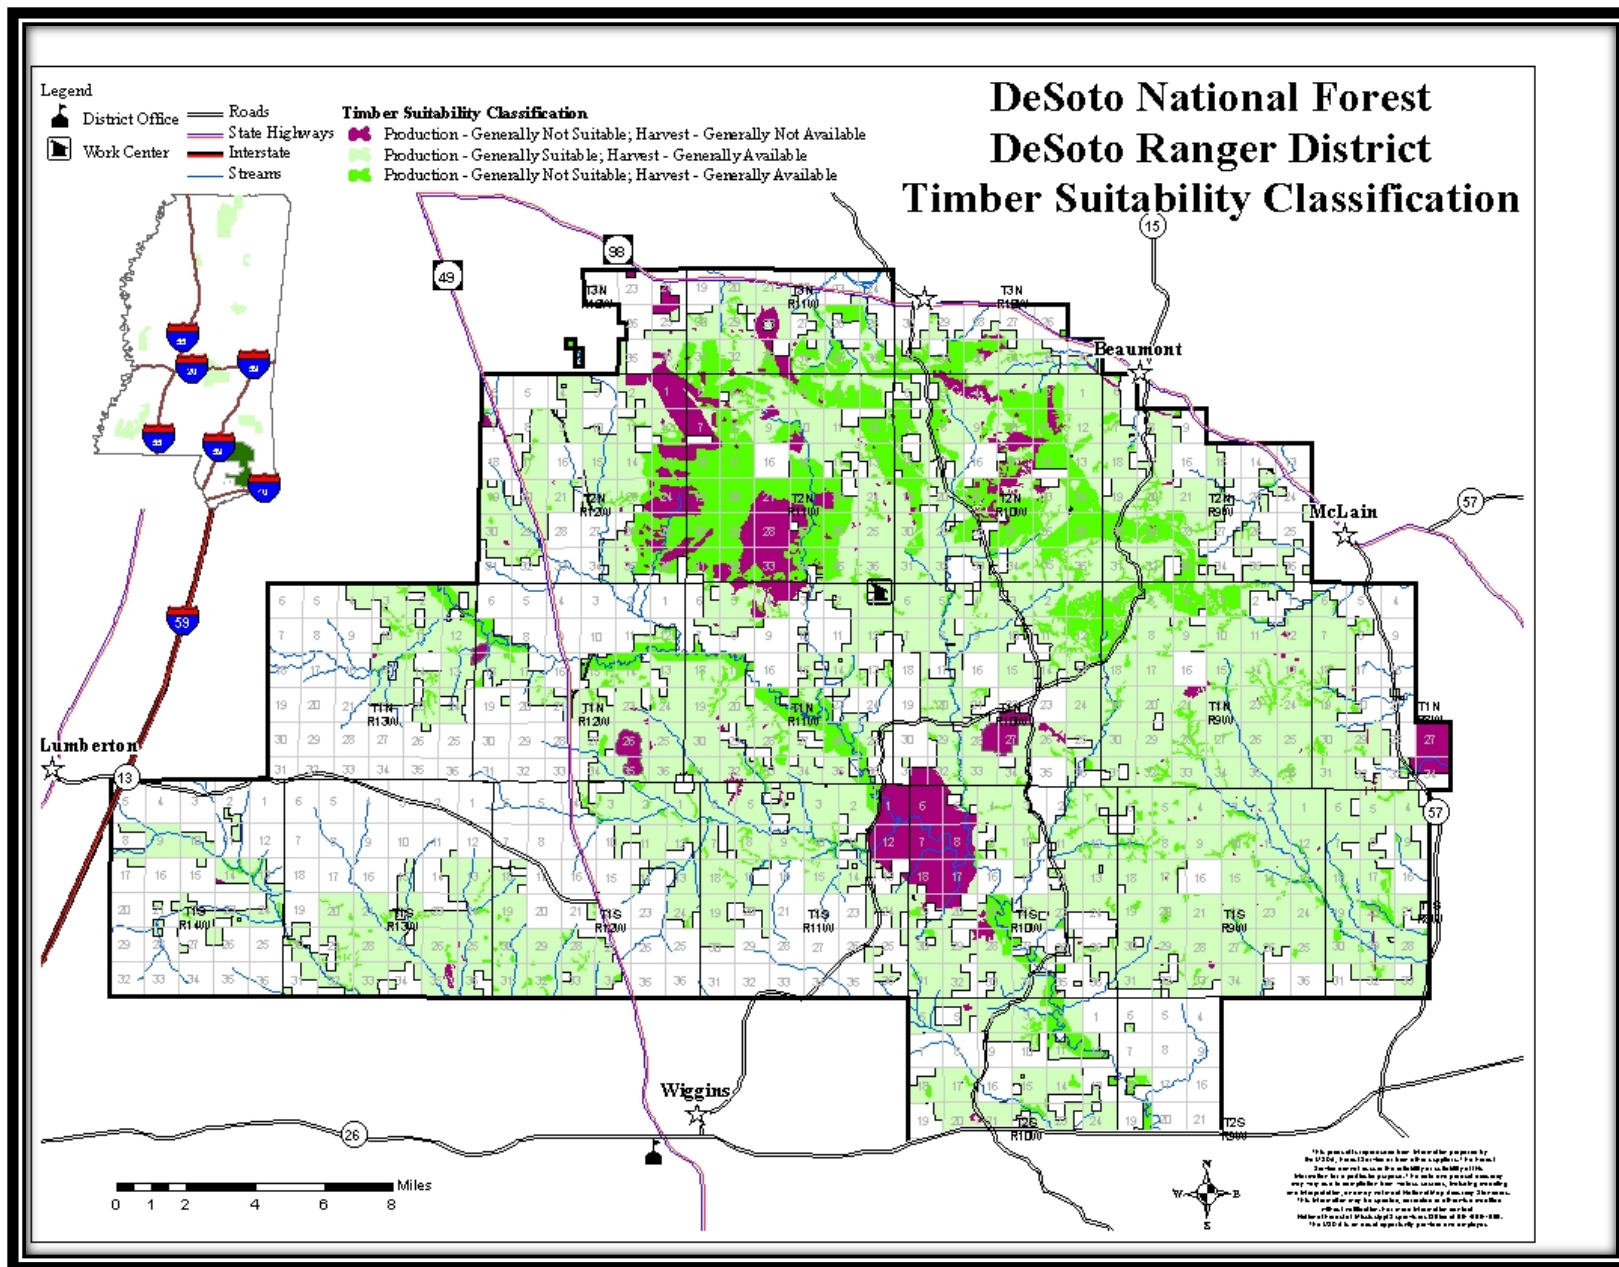

Map 32 – De Soto Geographic Area Black Creek RCW Habitat Management Area

Map 33 – De Soto Geographic Area Ecological Systems, North

Map 34 – De Soto Geographic Area Fire Use Suitability Classification, North

Map 35 – De Soto Geographic Area Minerals Suitability Classification, North

Map 36 – De Soto Geographic Area Recreation Suitability Classification, North

Map 37 – De Soto Geographic Area Special Uses Suitability Classification, North

Map 38 – De Soto Geographic Area Timber Suitability Classification, North

Map 39 – De Soto Geographic Area Biloxi RCW Habitat Management Area

Map 40 – De Soto Geographic Area Ecological Systems, South

Map 41 – De Soto Geographic Area Fire Use Suitability Classification, South

Map 45 – De Soto Geographic Area Timber Suitability Classification, South