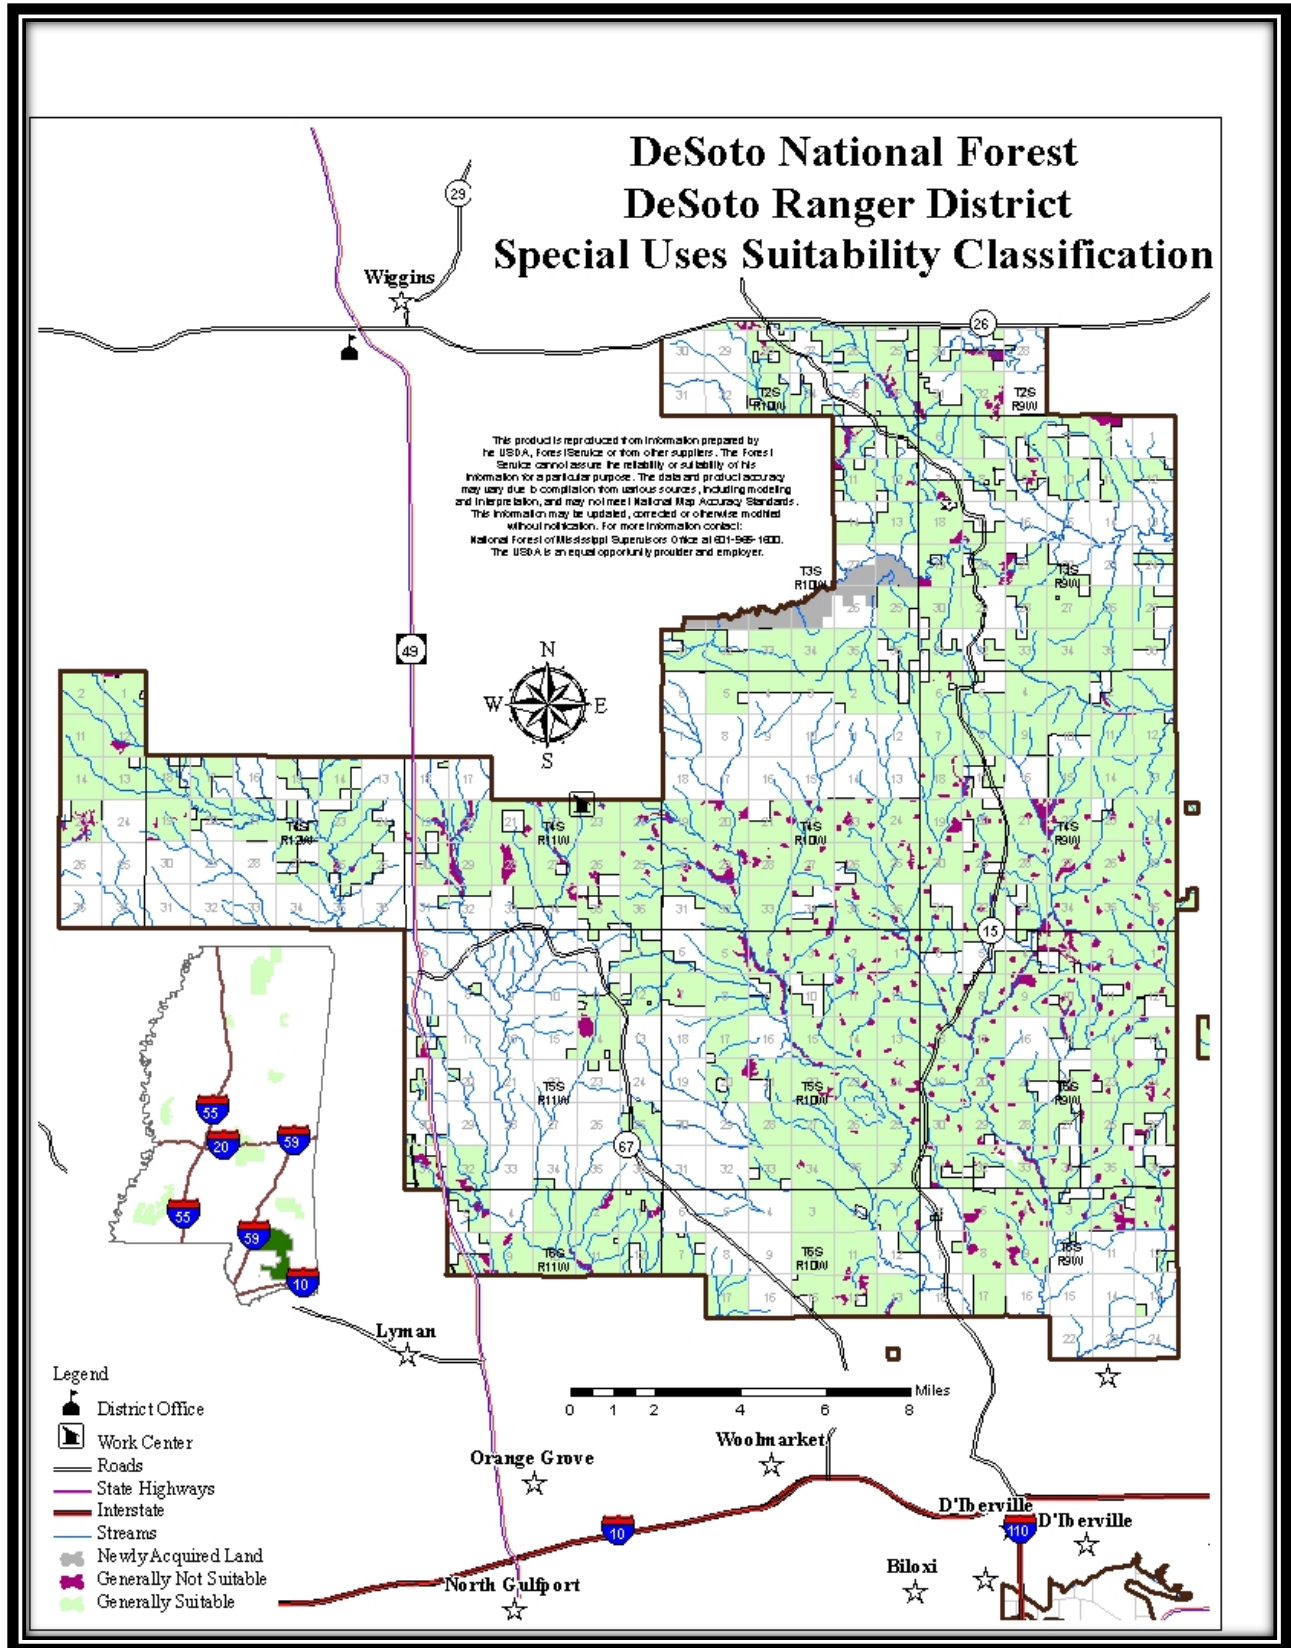

Map 35 – De Soto Geographic Area Minerals Suitability Classification, North

Map 36 – De Soto Geographic Area Recreation Suitability Classification, North

Map 37 – De Soto Geographic Area Special Uses Suitability Classification, North

Map 38 – De Soto Geographic Area Timber Suitability Classification, North

Map 39 – De Soto Geographic Area Biloxi RCW Habitat Management Area

Map 40 – De Soto Geographic Area Ecological Systems, South

Map 41 – De Soto Geographic Area Fire Use Suitability Classification, South

Map 42 – De Soto Geographic Area Minerals Suitability Classification, South

Map 43 – De Soto Geographic Area Recreation Suitability Classification, South

Map 44 – De Soto Geographic Area Special Uses Suitability Classification, South

Map 45 – De Soto Geographic Area Timber Suitability Classification, South