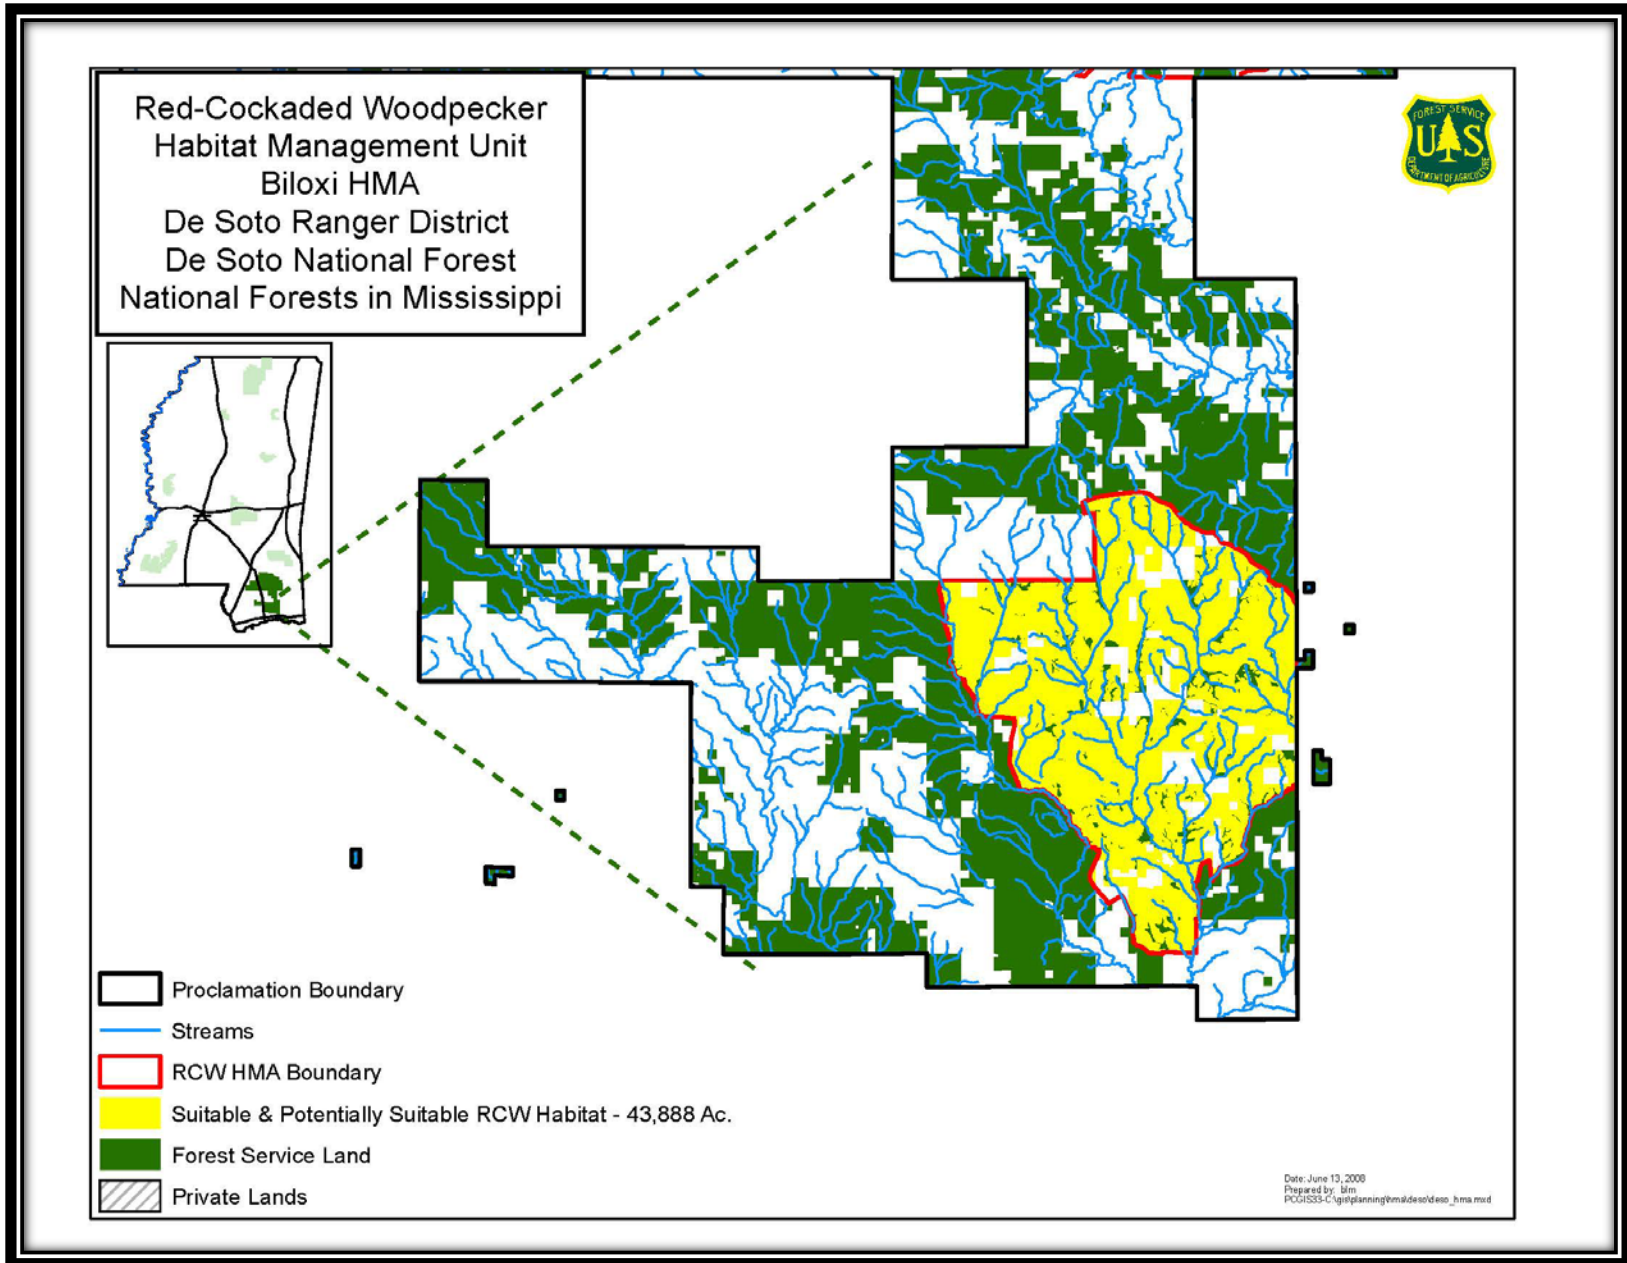

Map 38 – De Soto Geographic Area Timber Suitability Classification, North

Map 39 – De Soto Geographic Area Biloxi RCW Habitat Management Area