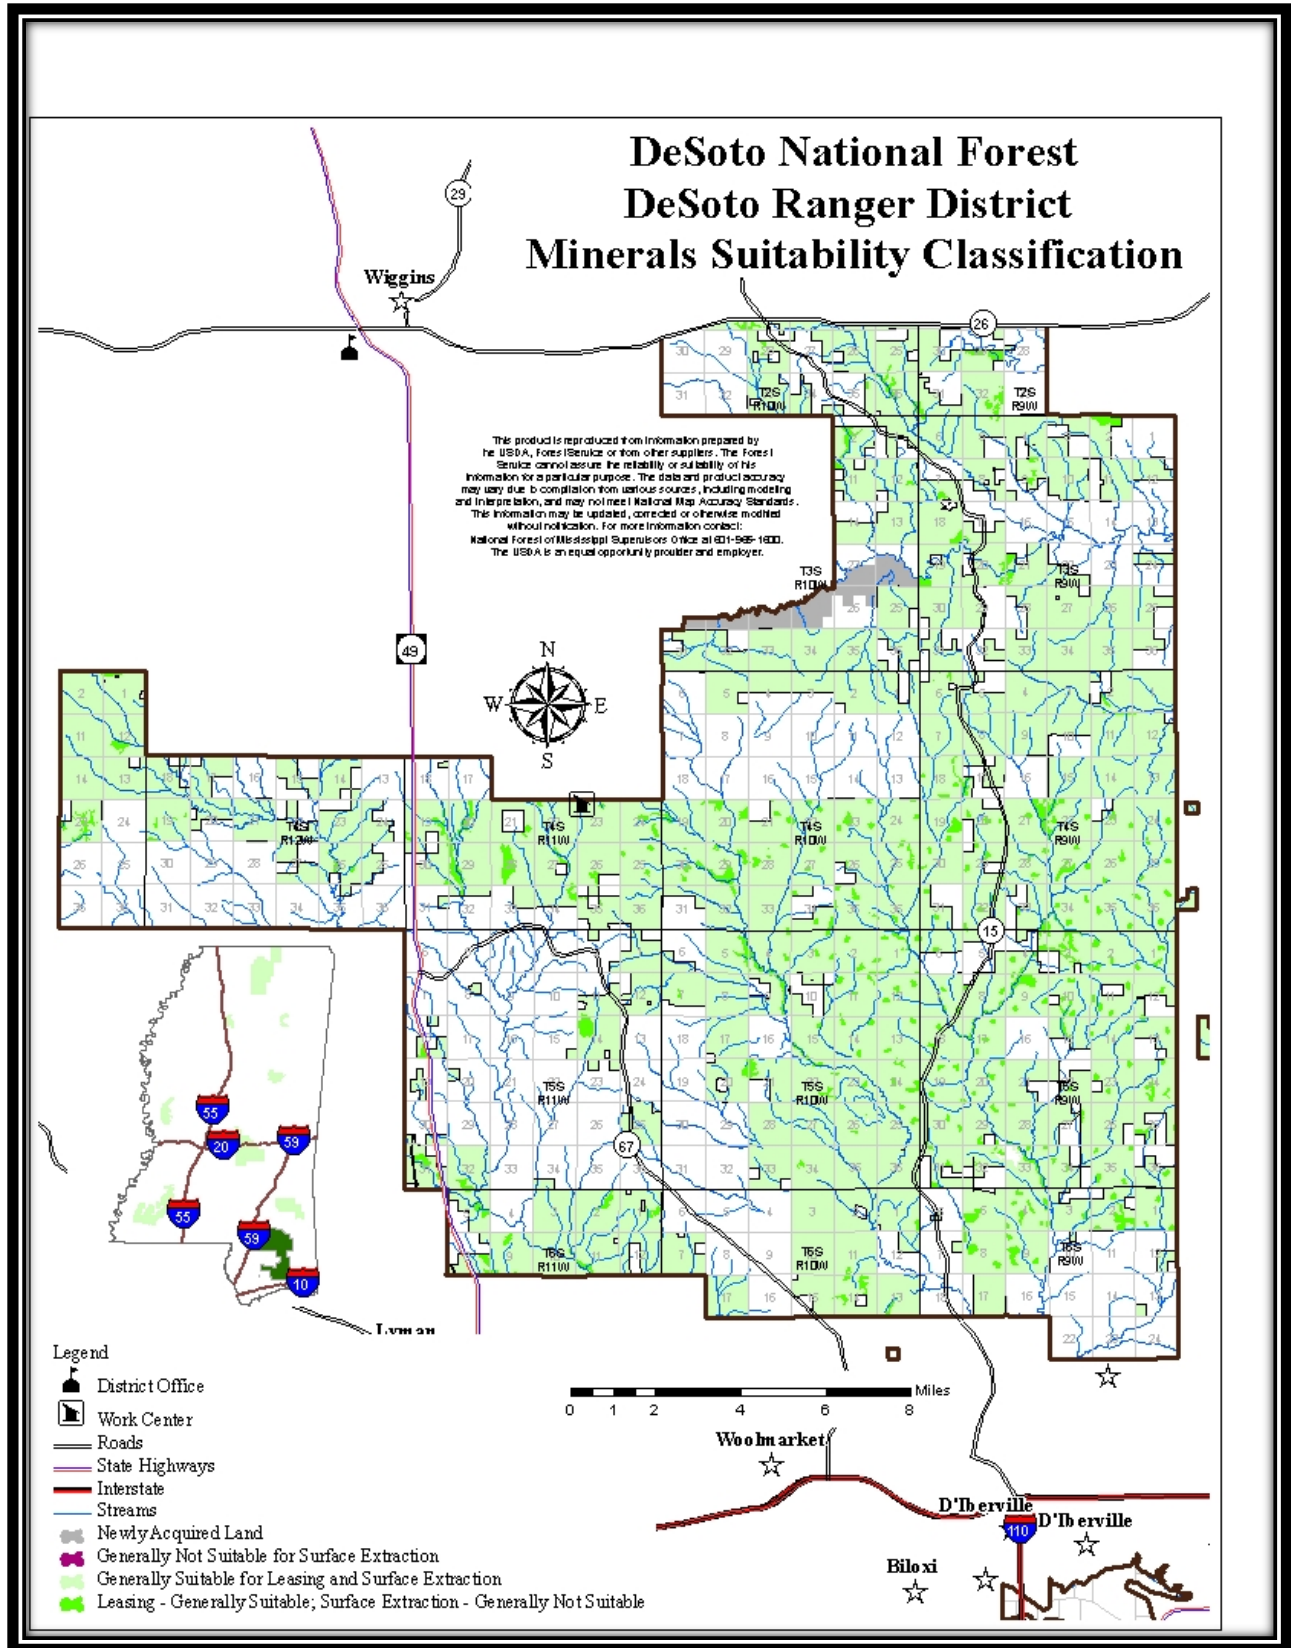

Map 35 – De Soto Geographic Area Minerals Suitability Classification, North

Map 36 – De Soto Geographic Area Recreation Suitability Classification, North

Map 37 – De Soto Geographic Area Special Uses Suitability Classification, North

Map 38 – De Soto Geographic Area Timber Suitability Classification, North

Map 39 – De Soto Geographic Area Biloxi RCW Habitat Management Area

Map 40 – De Soto Geographic Area Ecological Systems, South

Map 41 – De Soto Geographic Area Fire Use Suitability Classification, South

Map 42 – De Soto Geographic Area Minerals Suitability Classification, South

Map 43 – De Soto Geographic Area Recreation Suitability Classification, South

Map 44 – De Soto Geographic Area Special Uses Suitability Classification, South

Map 45 – De Soto Geographic Area Timber Suitability Classification, South