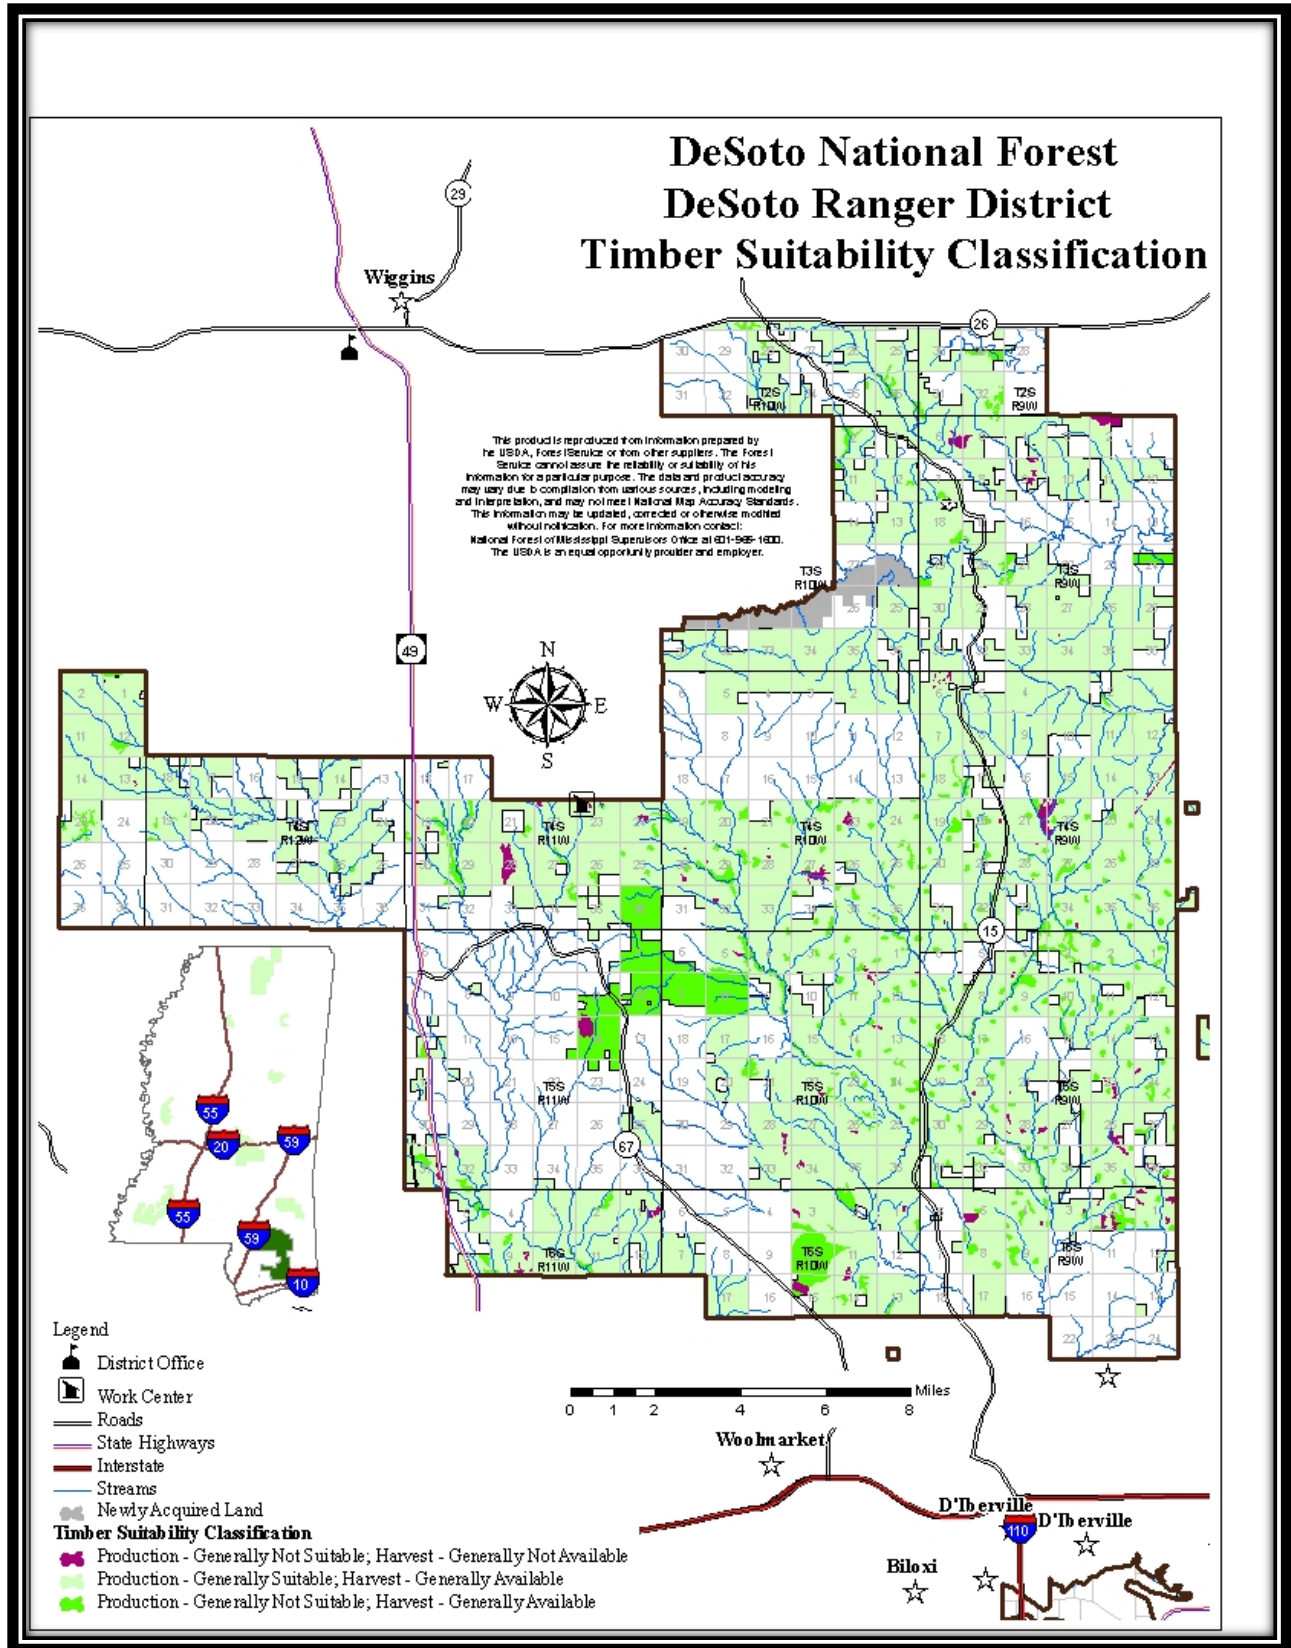

Map 35 – De Soto Geographic Area Minerals Suitability Classification, North

Map 36 – De Soto Geographic Area Recreation Suitability Classification, North

Map 37 – De Soto Geographic Area Special Uses Suitability Classification, North

Map 38 – De Soto Geographic Area Timber Suitability Classification, North

Map 39 – De Soto Geographic Area Biloxi RCW Habitat Management Area

Map 40 – De Soto Geographic Area Ecological Systems, South

Map 41 – De Soto Geographic Area Fire Use Suitability Classification, South

Map 42 – De Soto Geographic Area Minerals Suitability Classification, South

Map 43 – De Soto Geographic Area Recreation Suitability Classification, South

Map 44 – De Soto Geographic Area Special Uses Suitability Classification, South

Map 45 – De Soto Geographic Area Timber Suitability Classification, South