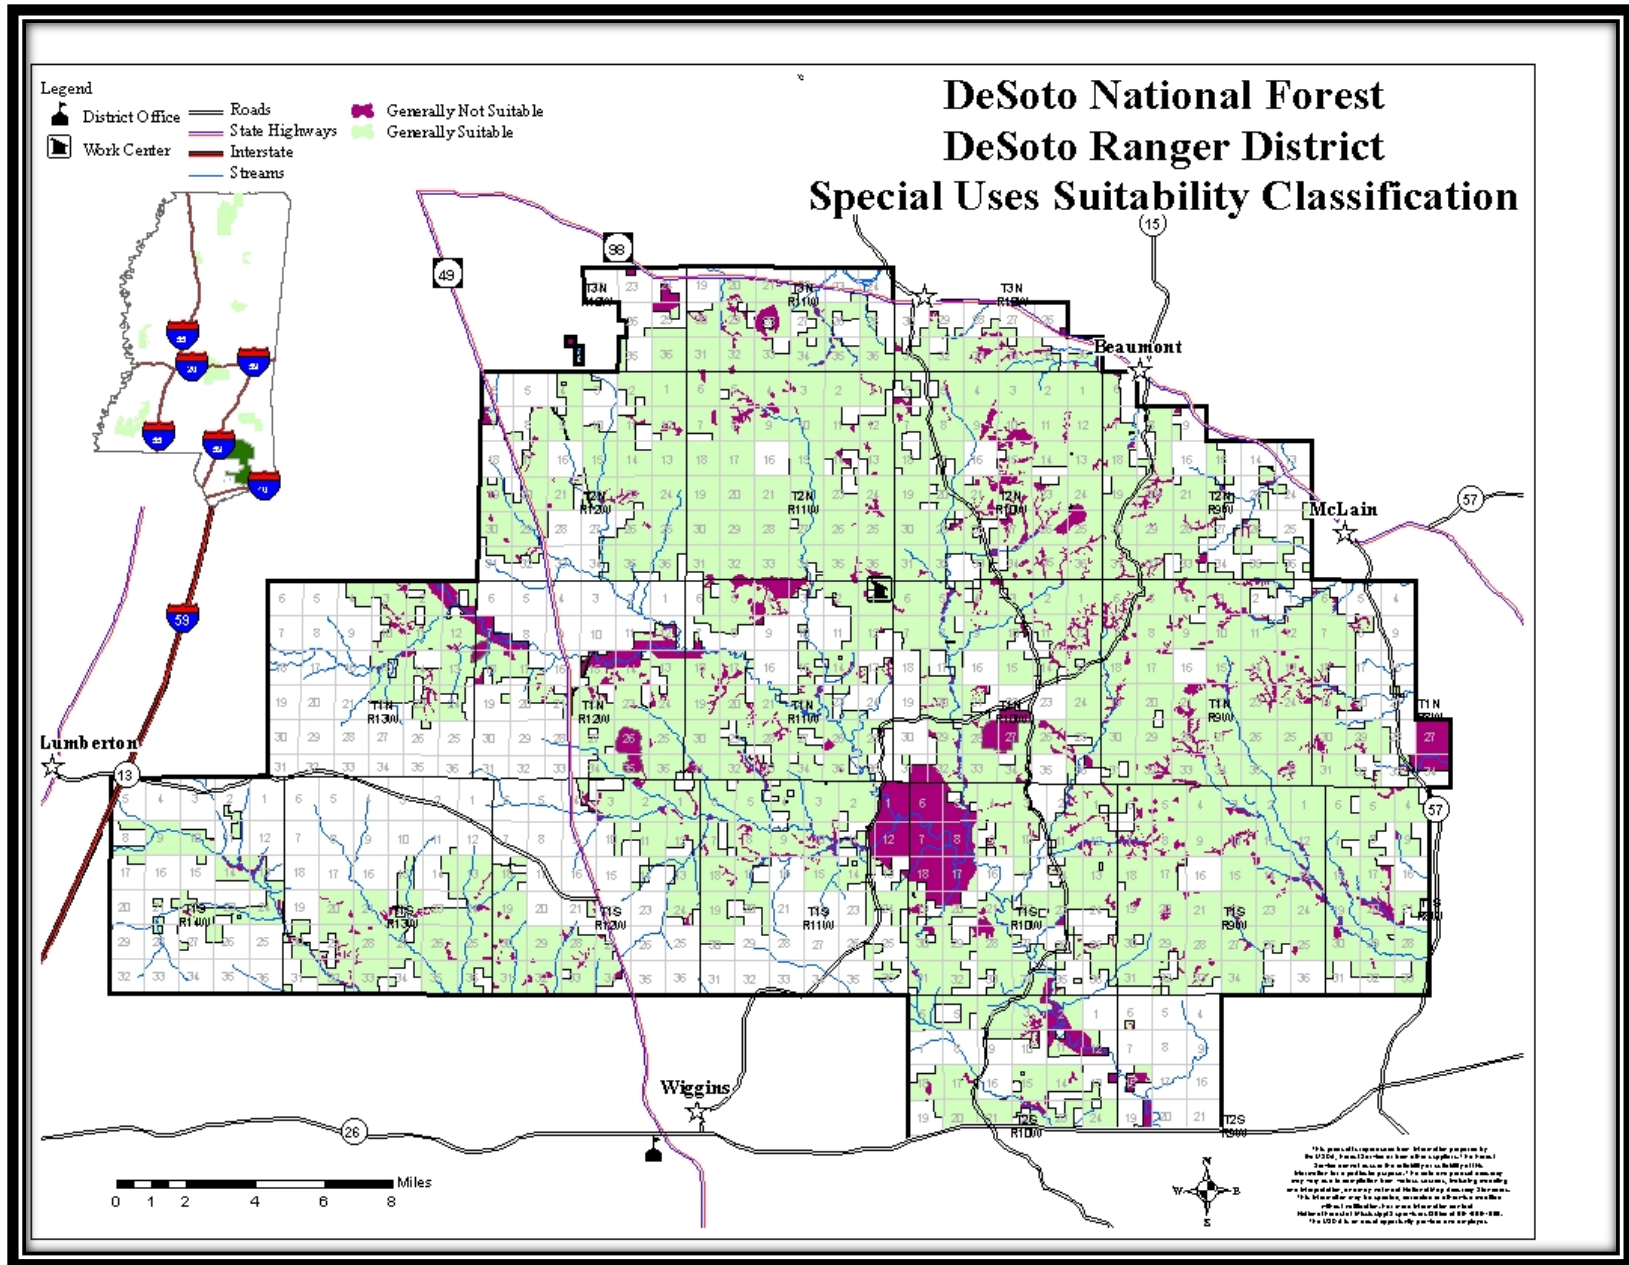

Map 32 – De Soto Geographic Area Black Creek RCW Habitat Management Area

Map 33 – De Soto Geographic Area Ecological Systems, North

Map 34 – De Soto Geographic Area Fire Use Suitability Classification, North

Map 35 – De Soto Geographic Area Minerals Suitability Classification, North

Map 36 – De Soto Geographic Area Recreation Suitability Classification, North

Map 37 – De Soto Geographic Area Special Uses Suitability Classification, North

Map 42 – De Soto Geographic Area Minerals Suitability Classification, South

Map 43 – De Soto Geographic Area Recreation Suitability Classification, South

Map 44 – De Soto Geographic Area Special Uses Suitability Classification, South

Map 45 – De Soto Geographic Area Timber Suitability Classification, South