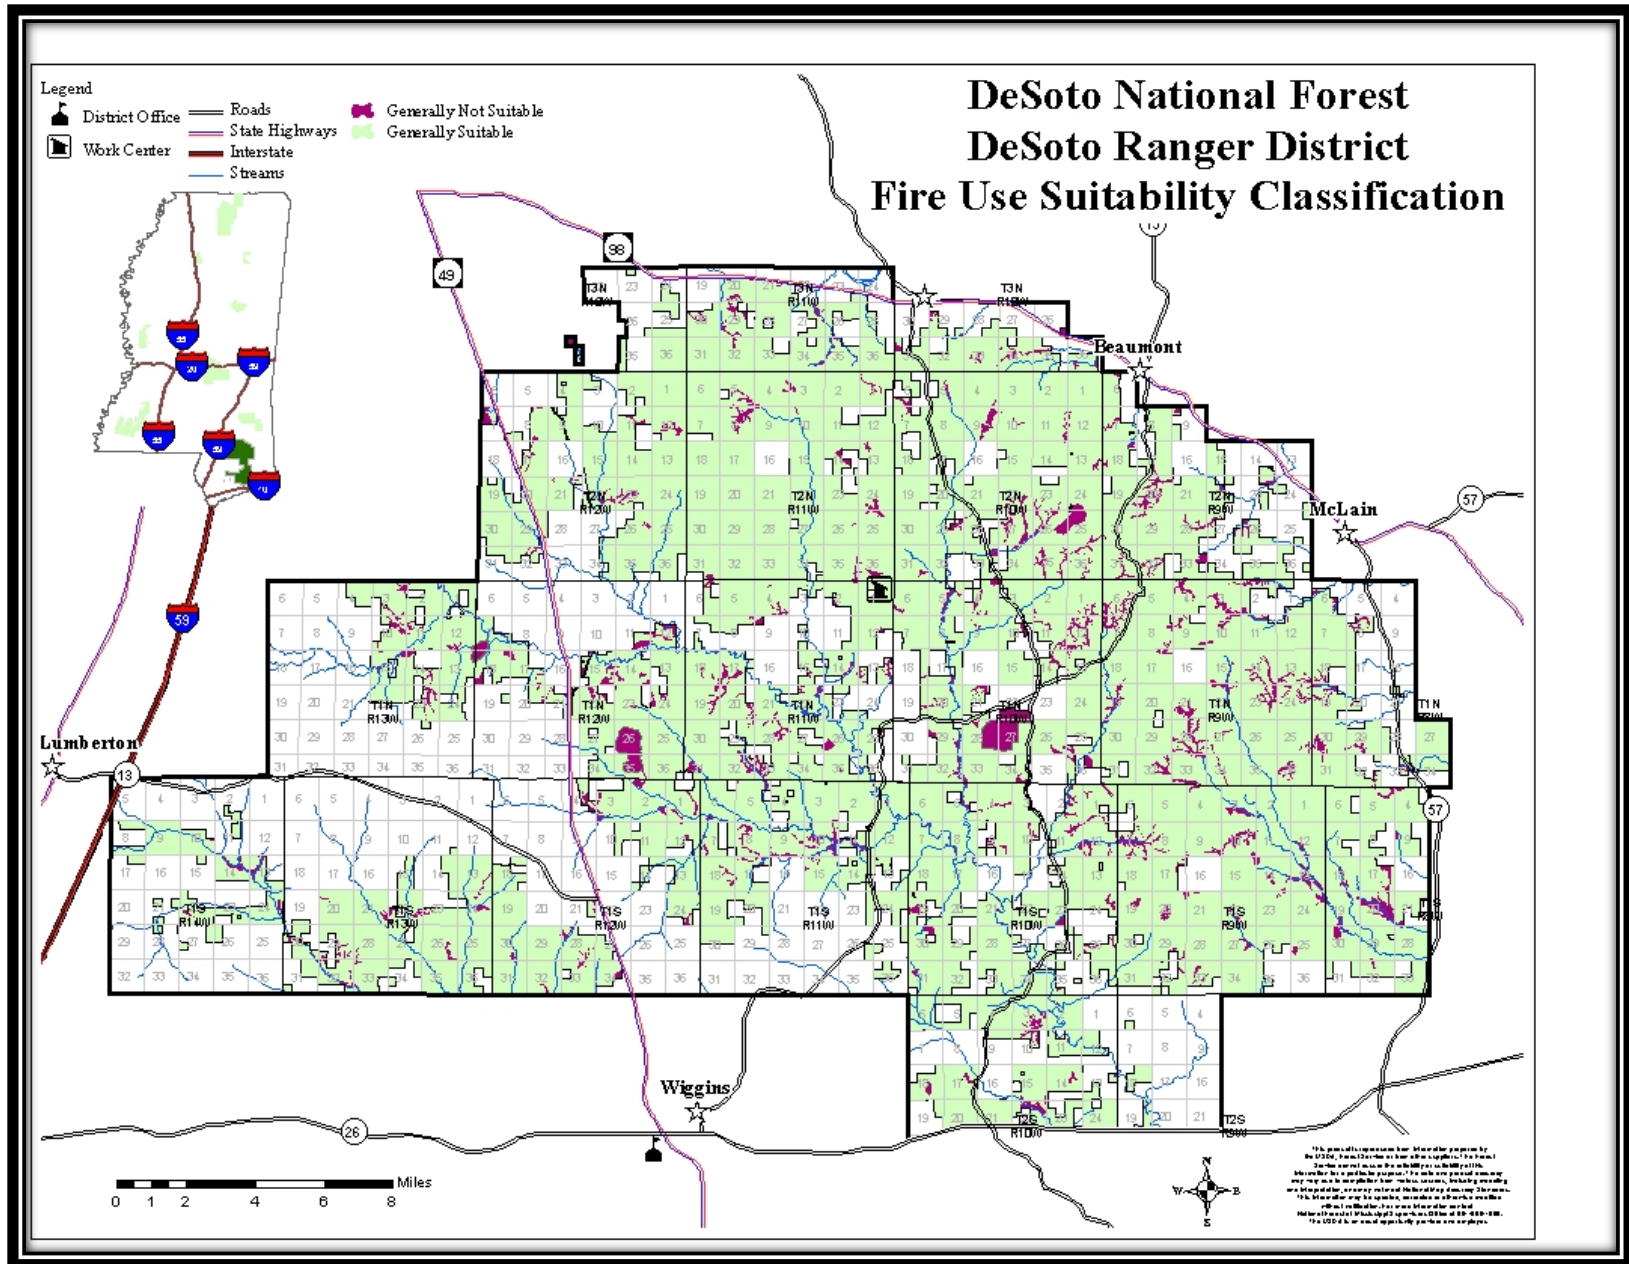

Map 32 – De Soto Geographic Area Black Creek RCW Habitat Management Area

Map 33 – De Soto Geographic Area Ecological Systems, North

Map 34 – De Soto Geographic Area Fire Use Suitability Classification, North

Map 35 – De Soto Geographic Area Minerals Suitability Classification, North

Map 36 – De Soto Geographic Area Recreation Suitability Classification, North

Map 37 – De Soto Geographic Area Special Uses Suitability Classification, North