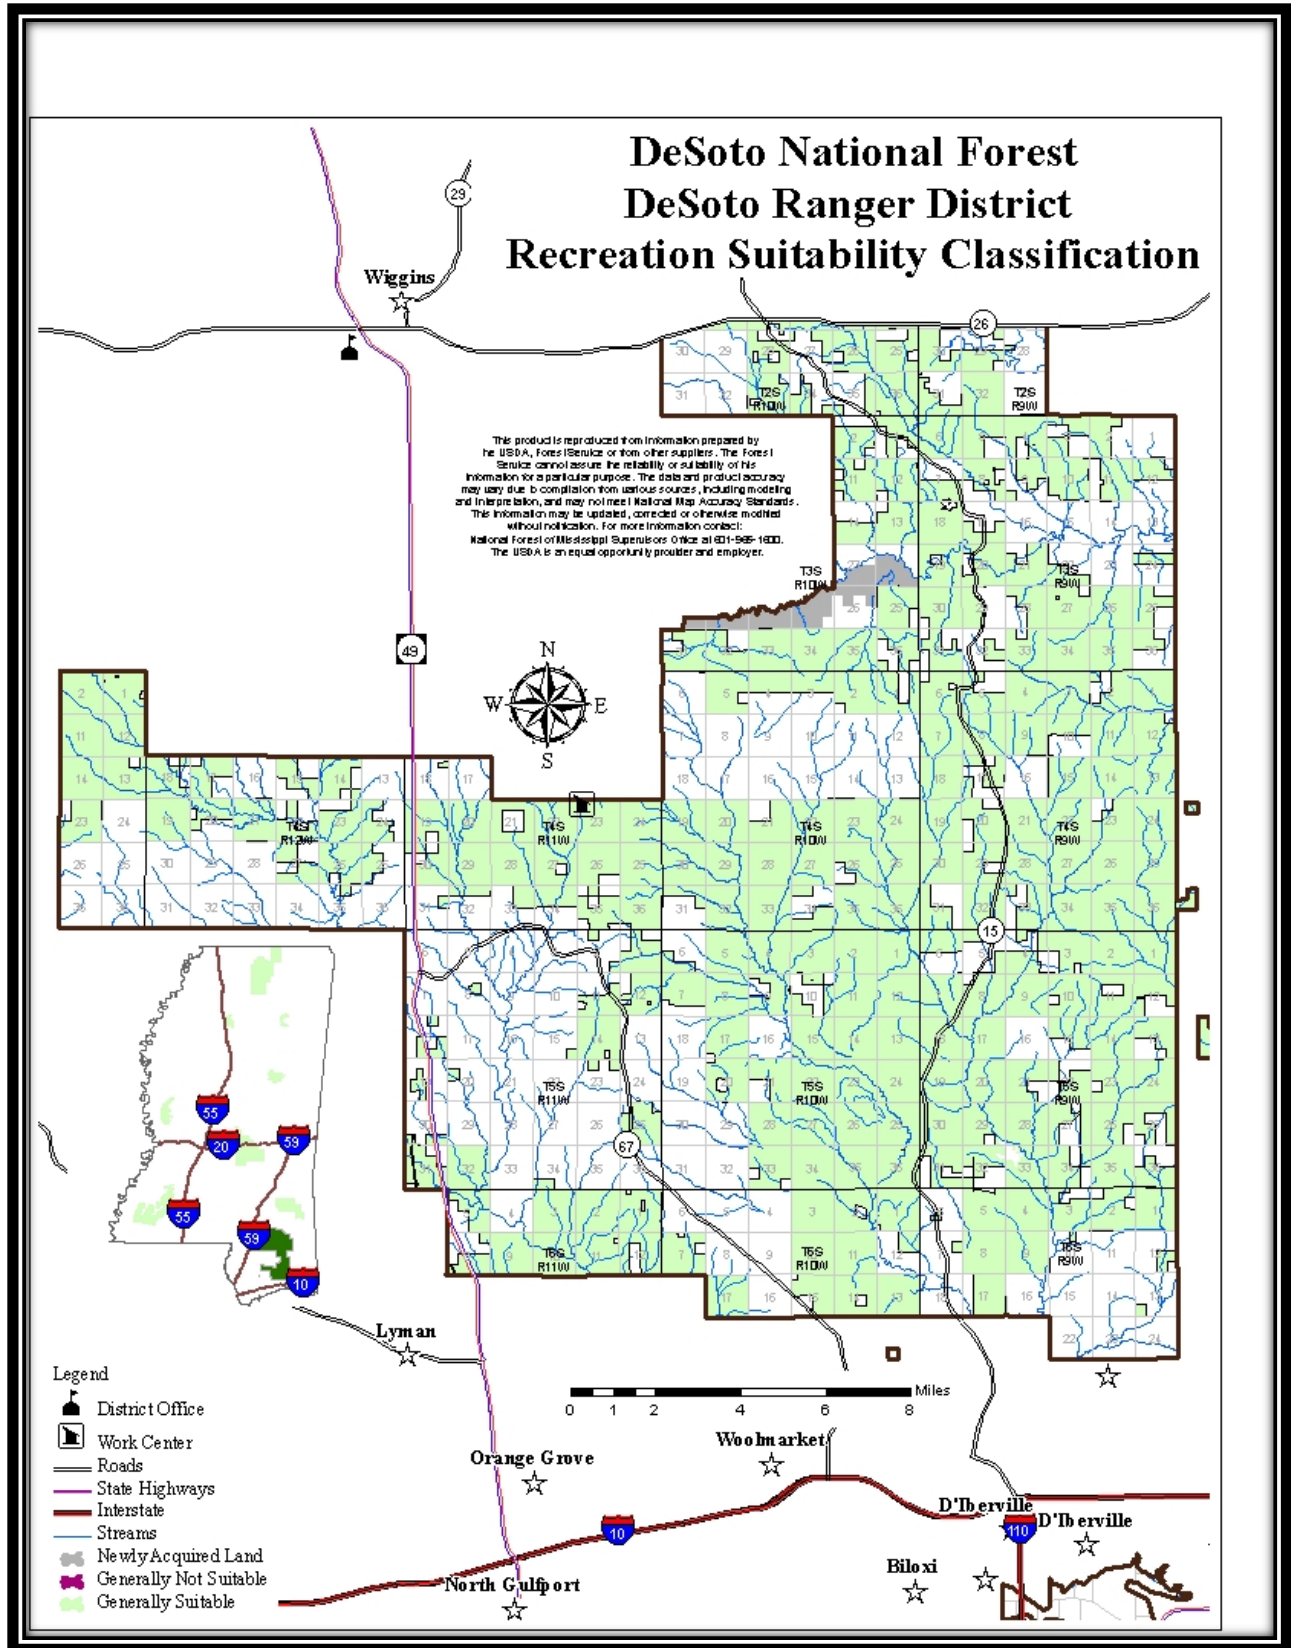

Map 35 – De Soto Geographic Area Minerals Suitability Classification, North

Map 36 – De Soto Geographic Area Recreation Suitability Classification, North

Map 37 – De Soto Geographic Area Special Uses Suitability Classification, North

Map 38 – De Soto Geographic Area Timber Suitability Classification, North

Map 39 – De Soto Geographic Area Biloxi RCW Habitat Management Area

Map 40 – De Soto Geographic Area Ecological Systems, South

Map 41 – De Soto Geographic Area Fire Use Suitability Classification, South

Map 42 – De Soto Geographic Area Minerals Suitability Classification, South

Map 43 – De Soto Geographic Area Recreation Suitability Classification, South

Map 44 – De Soto Geographic Area Special Uses Suitability Classification, South

Map 45 – De Soto Geographic Area Timber Suitability Classification, South