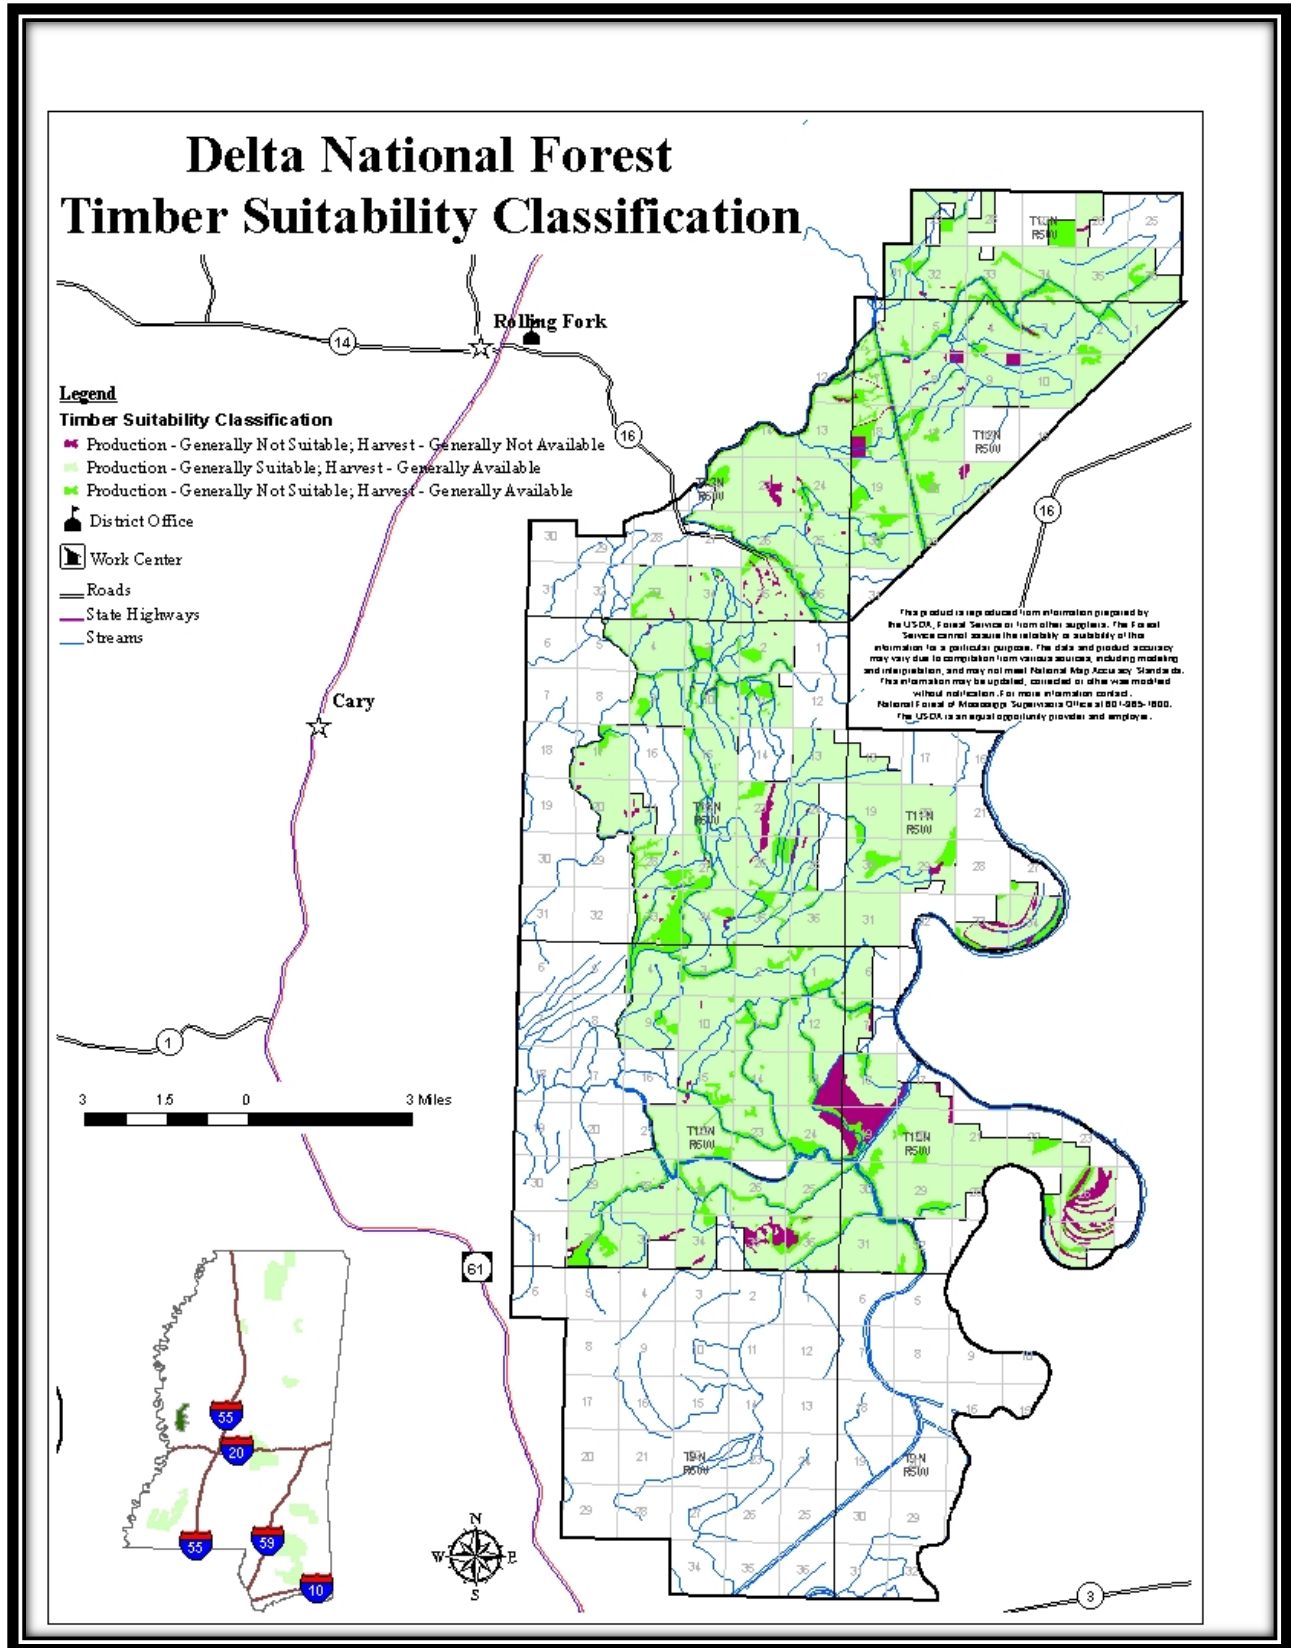

Map 21 – Delta Geographic Area Ecological Systems

Map 22 – Delta Geographic Area Fire Use Suitability Classification

Map 23 – Delta Geographic Area Minerals Suitability Classification

Map 24 – Delta Geographic Area Recreation Suitability Classification

Map 25 – Delta Geographic Area Special Uses Suitability Classification

Map 26 – Delta Geographic Area Timber Suitability Classification

Map 27 – Dowling Bayou Archaeological Site, Delta NF

Map 27v – Dowling Bayou Archaeological Site Vicinity Map, Delta NF

Map 28 – Red Gum Research Natural Area, Delta NF

Map 28v – Red Gum Research Natural Area Vicinity Map, Delta NF

Map 29 – Overcup Oak – Water Hickory Research Natural Area, Delta NF

Map 29v – Overcup Oak – Water Hickory Research Natural Area Vicinity Map, Delta NF

Map 30 – Green Ash - Sugarberry Research Natural Area, Delta NF

Map 30v – Green Ash - Sugarberry Research Natural Area Vicinity Map, Delta NF

Map 31 – Cypress Bayou Botanical Area, Delta NF

Map 31v – Cypress Bayou Botanical Area Vicinity Map, Delta NF