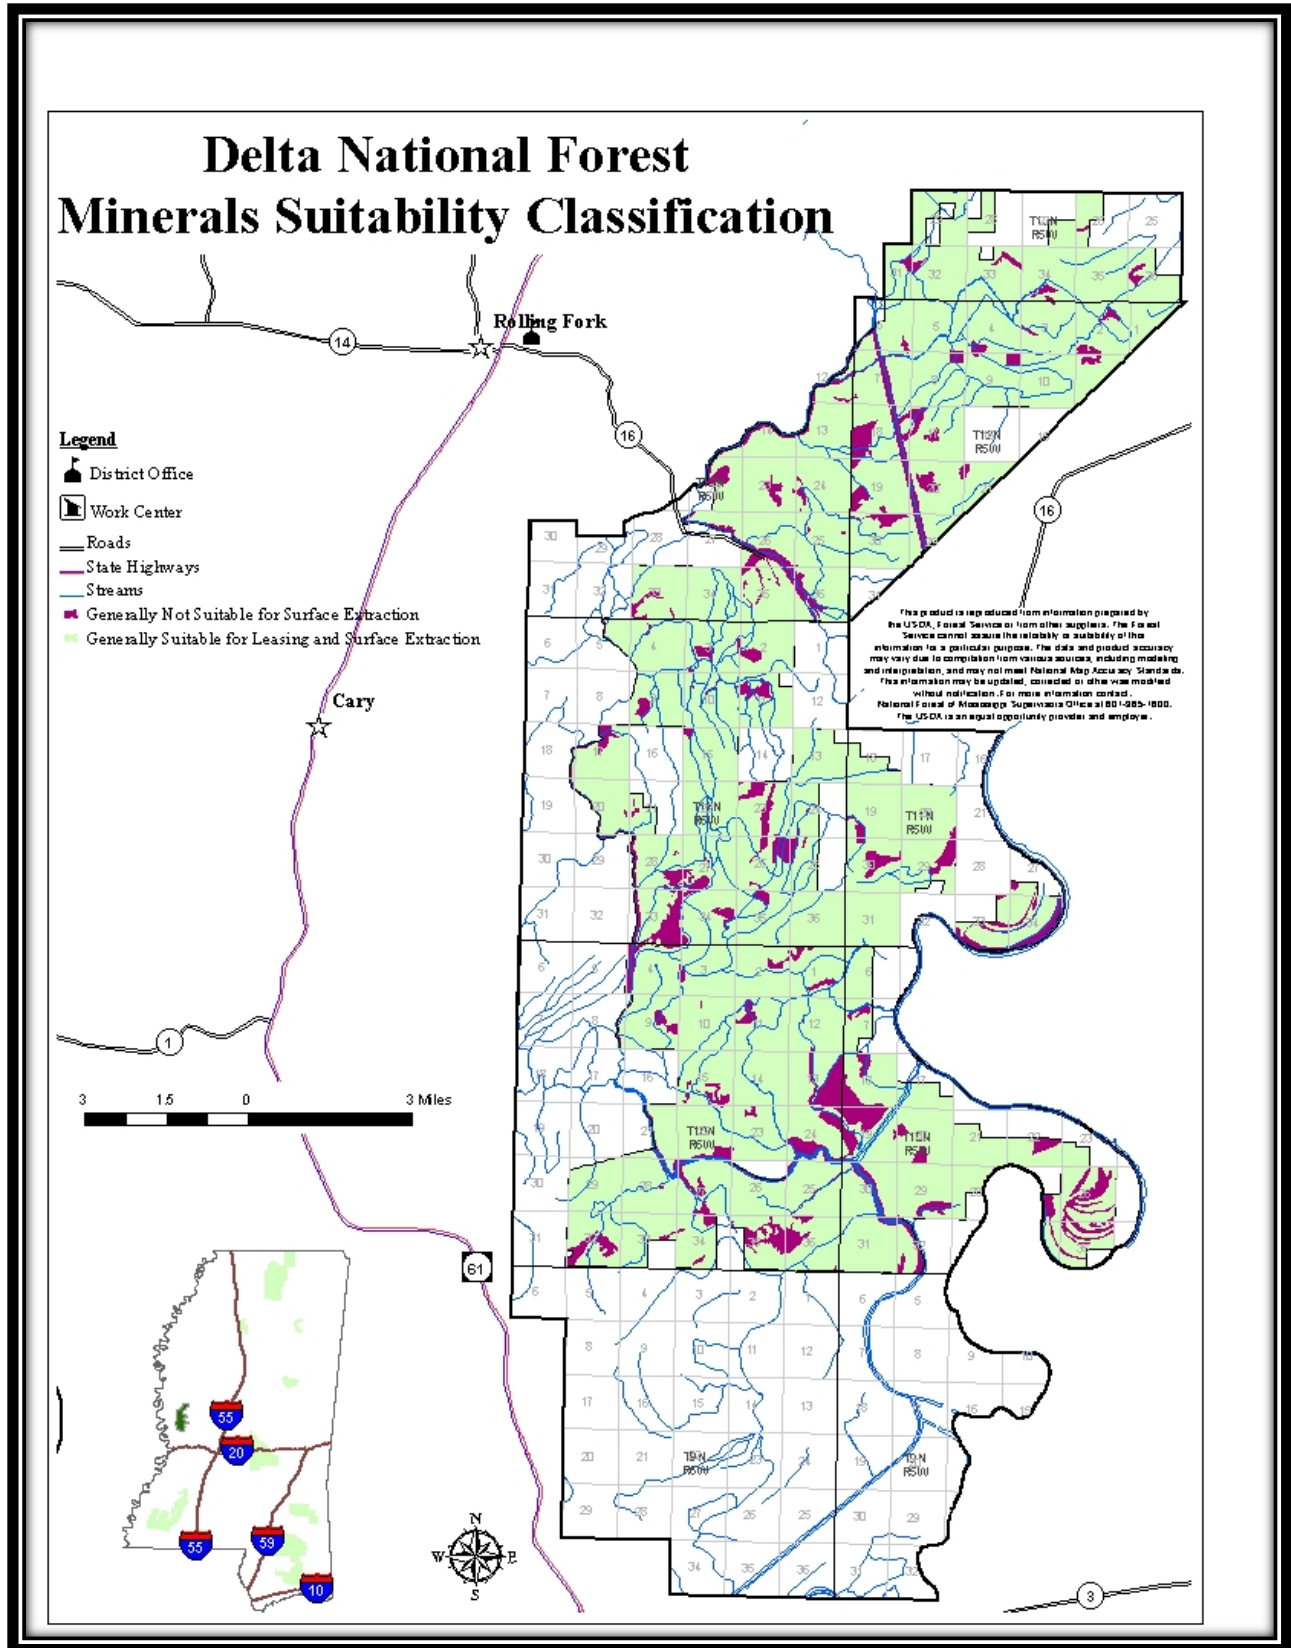

Map 21 – Delta Geographic Area Ecological Systems

Map 22 – Delta Geographic Area Fire Use Suitability Classification

Map 23 – Delta Geographic Area Minerals Suitability Classification

Map 24 – Delta Geographic Area Recreation Suitability Classification

Map 25 – Delta Geographic Area Special Uses Suitability Classification

Map 26 – Delta Geographic Area Timber Suitability Classification

Map 27 – Dowling Bayou Archaeological Site, Delta NF

Map 27v – Dowling Bayou Archaeological Site Vicinity Map, Delta NF

Map 28 – Red Gum Research Natural Area, Delta NF

Map 28v – Red Gum Research Natural Area Vicinity Map, Delta NF

Map 29 – Overcup Oak – Water Hickory Research Natural Area, Delta NF

Map 29v – Overcup Oak – Water Hickory Research Natural Area Vicinity Map, Delta NF

Map 30 – Green Ash - Sugarberry Research Natural Area, Delta NF

Map 30v – Green Ash - Sugarberry Research Natural Area Vicinity Map, Delta NF

Map 31 – Cypress Bayou Botanical Area, Delta NF

Map 31v – Cypress Bayou Botanical Area Vicinity Map, Delta NF