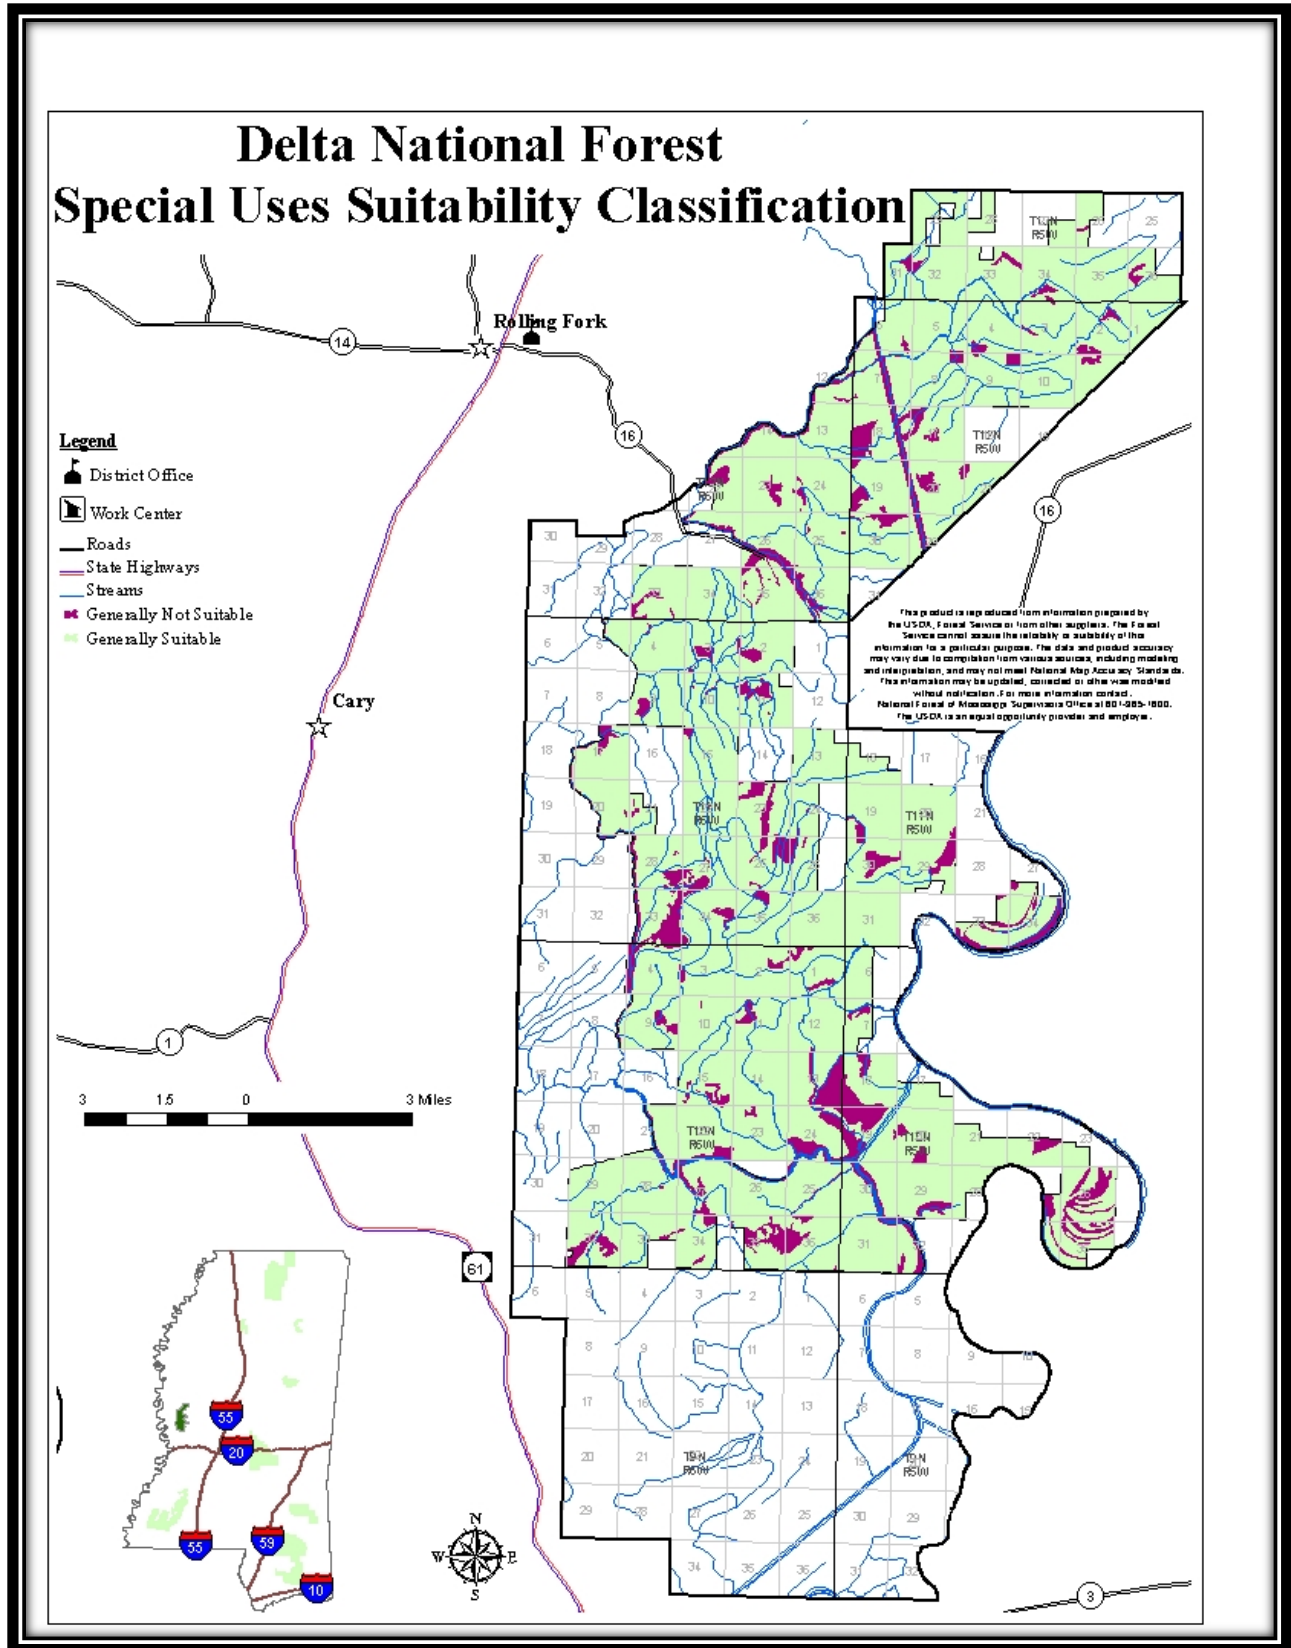

Map 21 – Delta Geographic Area Ecological Systems

Map 22 – Delta Geographic Area Fire Use Suitability Classification

Map 23 – Delta Geographic Area Minerals Suitability Classification

Map 24 – Delta Geographic Area Recreation Suitability Classification

Map 25 – Delta Geographic Area Special Uses Suitability Classification

Map 26 – Delta Geographic Area Timber Suitability Classification

Map 27 – Dowling Bayou Archaeological Site, Delta NF

Map 27v – Dowling Bayou Archaeological Site Vicinity Map, Delta NF

Map 28 – Red Gum Research Natural Area, Delta NF

Map 28v – Red Gum Research Natural Area Vicinity Map, Delta NF

Map 29 – Overcup Oak – Water Hickory Research Natural Area, Delta NF

Map 29v – Overcup Oak – Water Hickory Research Natural Area Vicinity Map, Delta NF

Map 30 – Green Ash - Sugarberry Research Natural Area, Delta NF

Map 30v – Green Ash - Sugarberry Research Natural Area Vicinity Map, Delta NF

Map 31 – Cypress Bayou Botanical Area, Delta NF

Map 31v – Cypress Bayou Botanical Area Vicinity Map, Delta NF