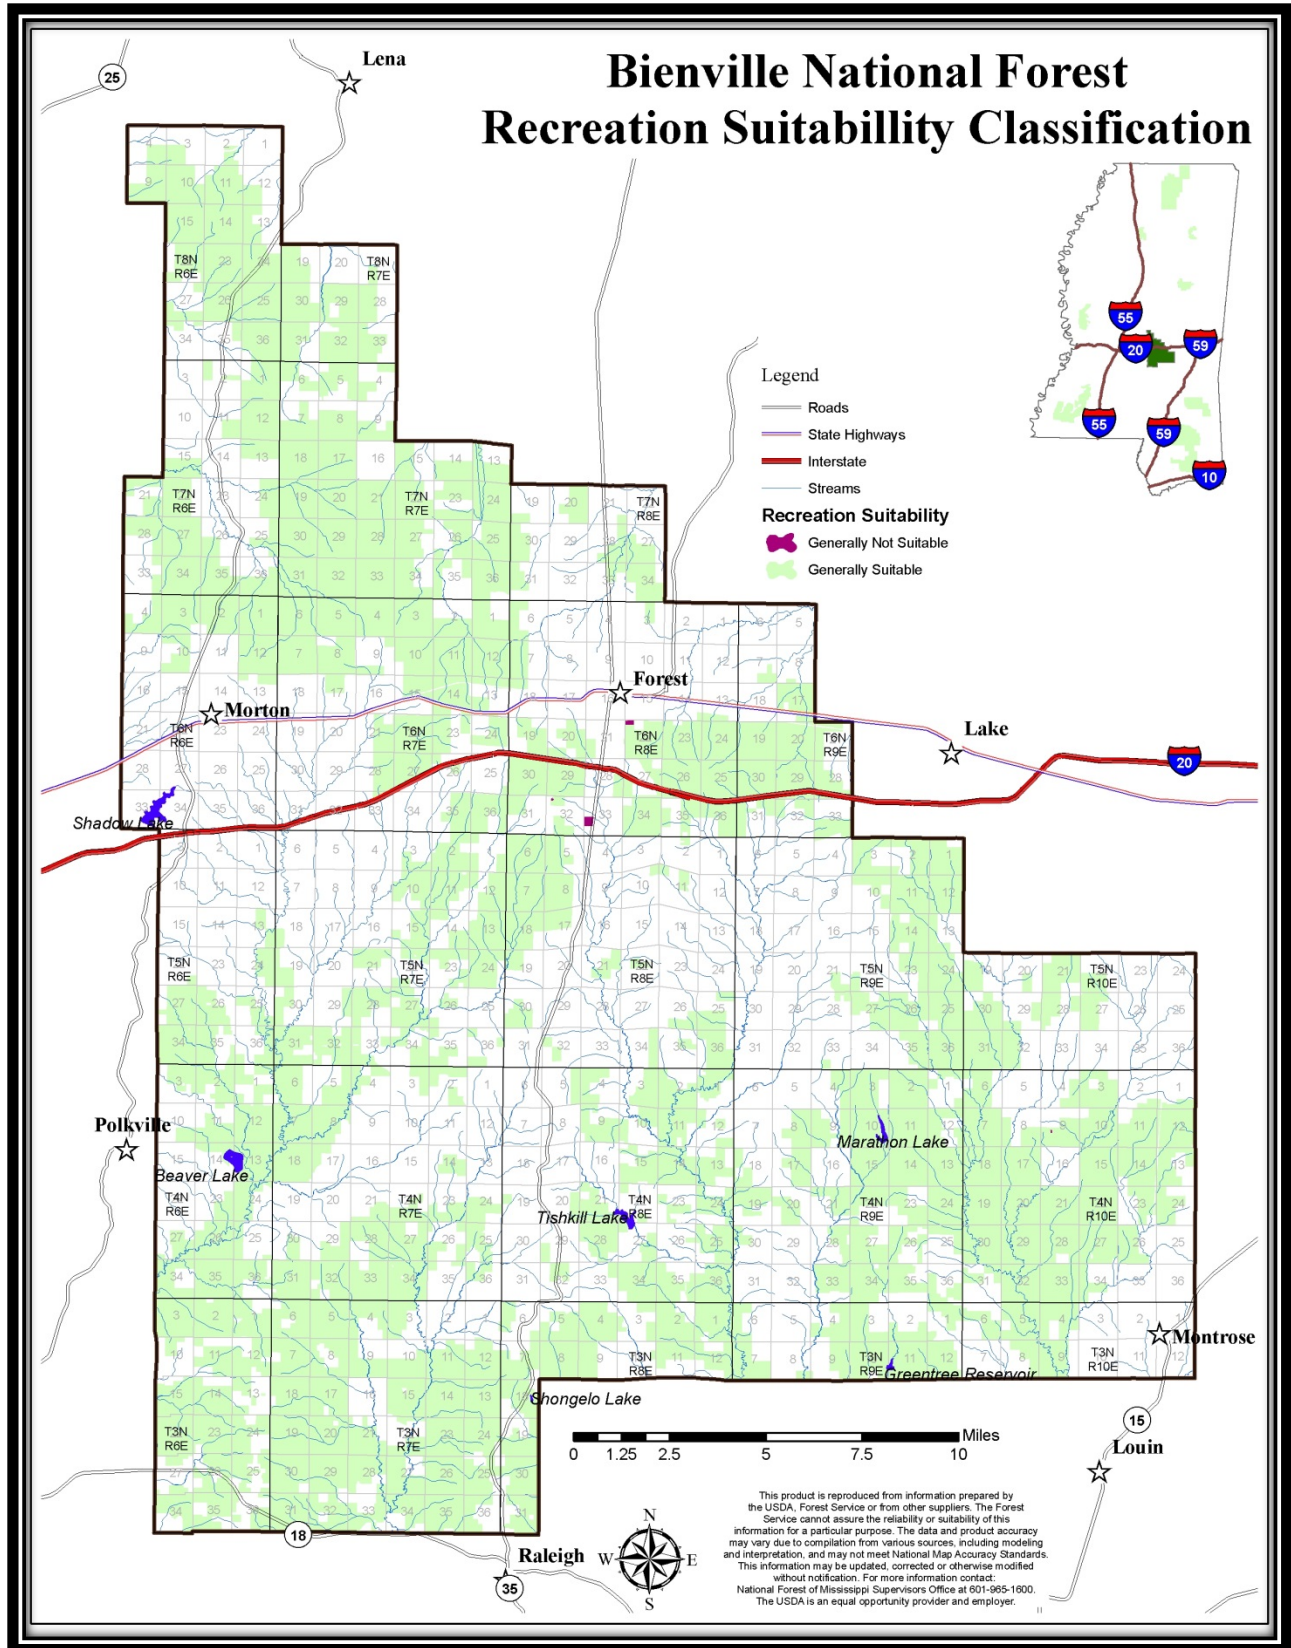

Map 1 – Bienville Geographic Area RCW Habitat Management Area

Map 2 – Bienville Geographic Area Ecological Systems

Map 3 – Bienville Geographic Area Fire Use Suitability Classification

Map 4 – Bienville Geographic Area Minerals Suitability Classification

Map 5 – Bienville Geographic Area Recreation Suitability Classification

Map 6 – Bienville Geographic Area Special Uses Suitability Classification

Map 7 – Bienville Geographic Area Timber Suitability Classification

Map 8 – Bienville Pines Scenic Area, Bienville NF

Map 8v – Bienville Pines Scenic Area Vicinity Map, Bienville NF

Map 9 – Harrell Prairie Botanical Area, Bienville NF

Map 9v – Harrell Prairie Botanical Area Vicinity Map, Bienville NF

Map 10 – Nutmeg Hickory Research Natural Area, Bienville NF

Map 10v – Nutmeg Hickory Research Natural Area Vicinity Map, Bienville NF