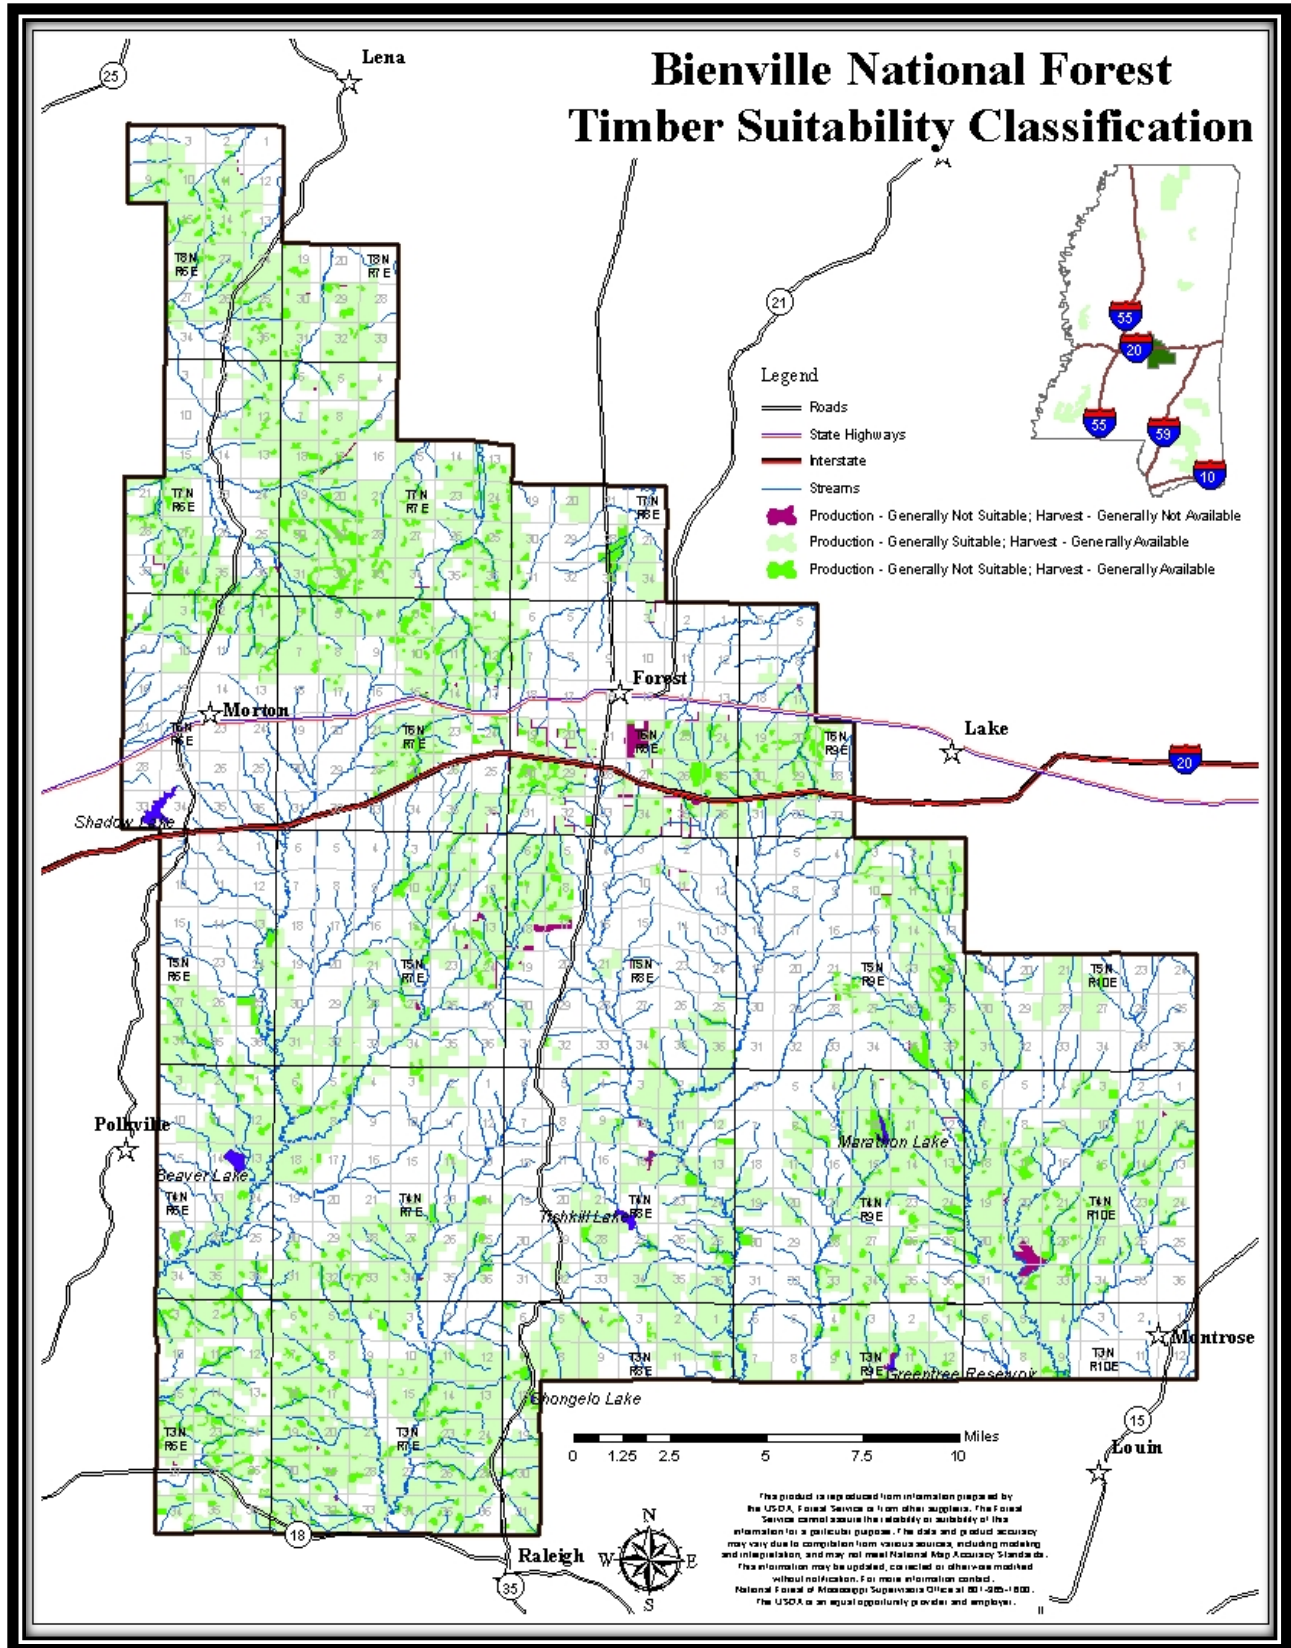

Map 1 – Bienville Geographic Area RCW Habitat Management Area

Map 2 – Bienville Geographic Area Ecological Systems

Map 3 – Bienville Geographic Area Fire Use Suitability Classification

Map 4 – Bienville Geographic Area Minerals Suitability Classification

Map 5 – Bienville Geographic Area Recreation Suitability Classification

Map 6 – Bienville Geographic Area Special Uses Suitability Classification

Map 7 – Bienville Geographic Area Timber Suitability Classification

Map 10 – Nutmeg Hickory Research Natural Area, Bienville NF

Map 10v – Nutmeg Hickory Research Natural Area Vicinity Map, Bienville NF