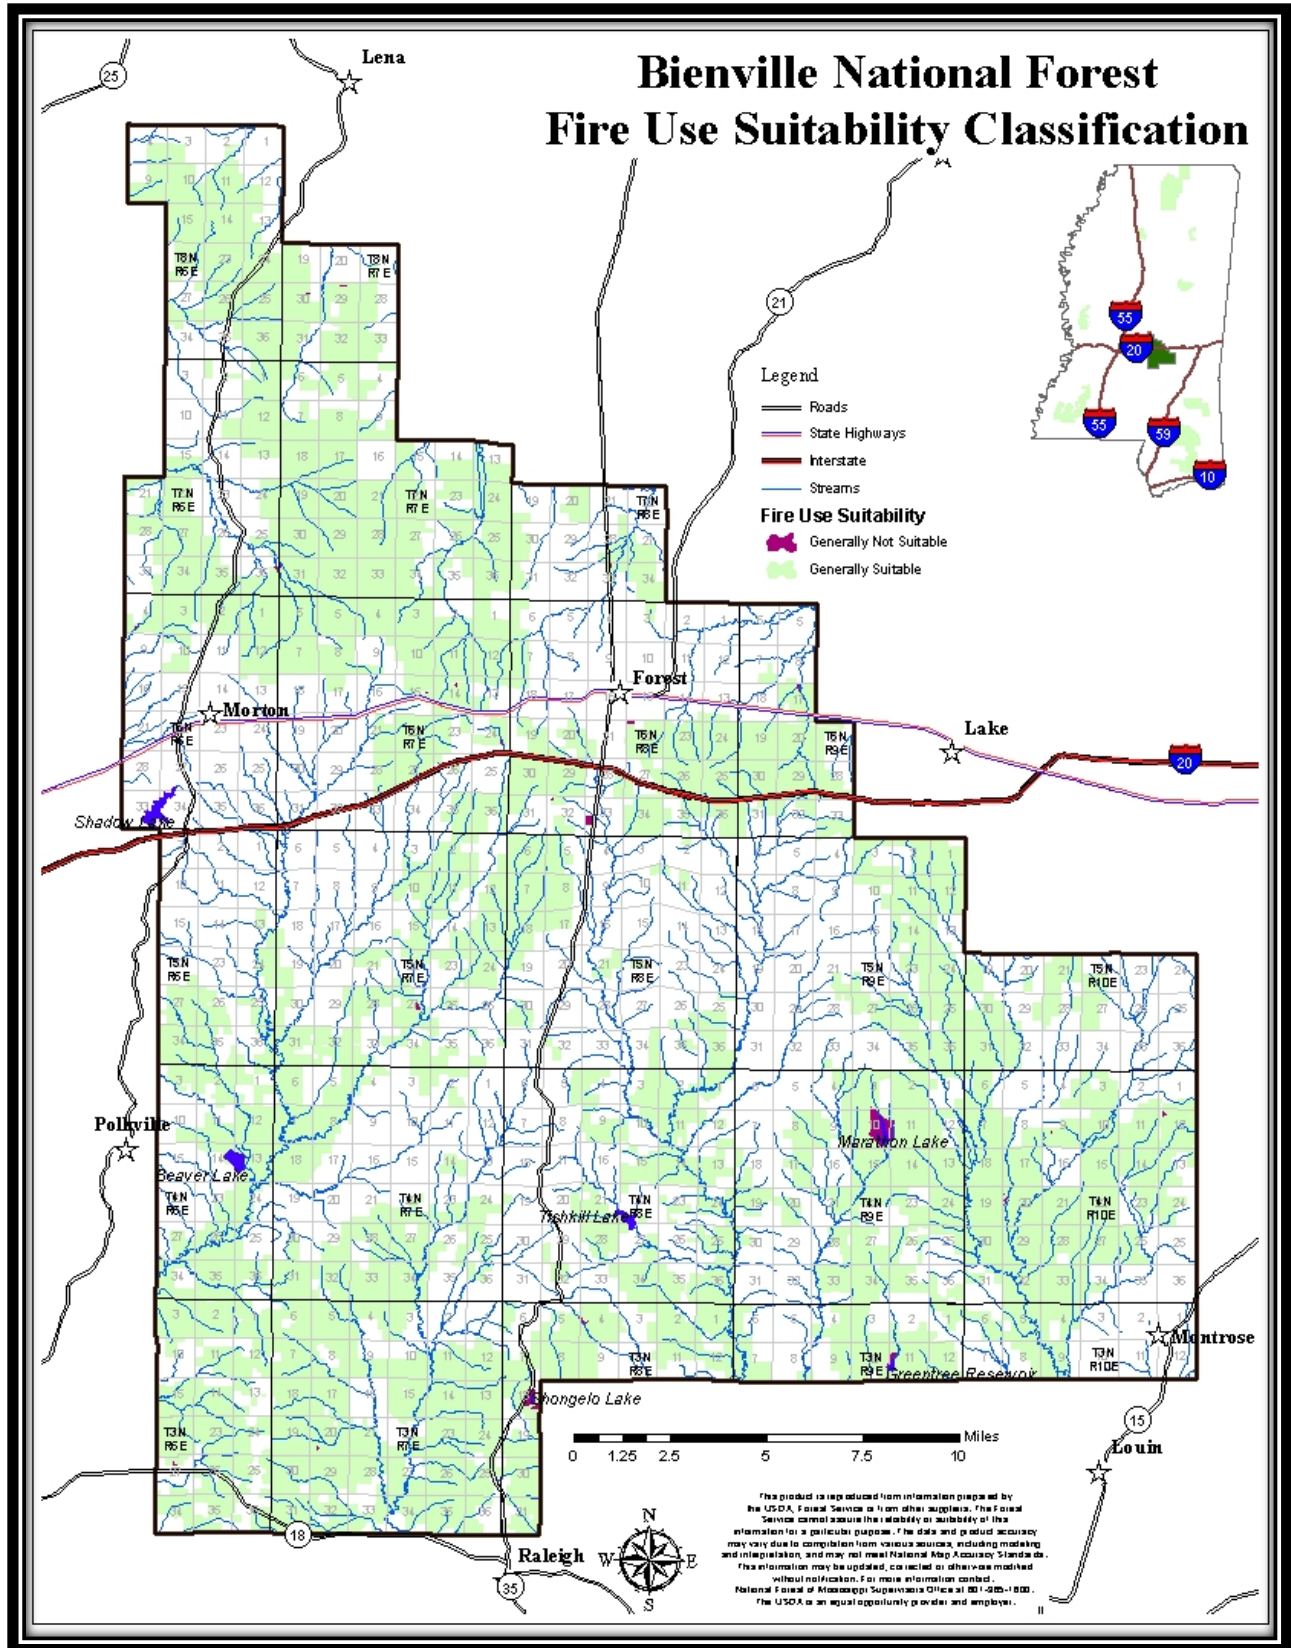

Map 1 – Bienville Geographic Area RCW Habitat Management Area

Map 2 – Bienville Geographic Area Ecological Systems

Map 3 – Bienville Geographic Area Fire Use Suitability Classification

Map 4 – Bienville Geographic Area Minerals Suitability Classification

Map 5 – Bienville Geographic Area Recreation Suitability Classification

Map 6 – Bienville Geographic Area Special Uses Suitability Classification

Map 7 – Bienville Geographic Area Timber Suitability Classification

Map 10 – Nutmeg Hickory Research Natural Area, Bienville NF

Map 10v – Nutmeg Hickory Research Natural Area Vicinity Map, Bienville NF