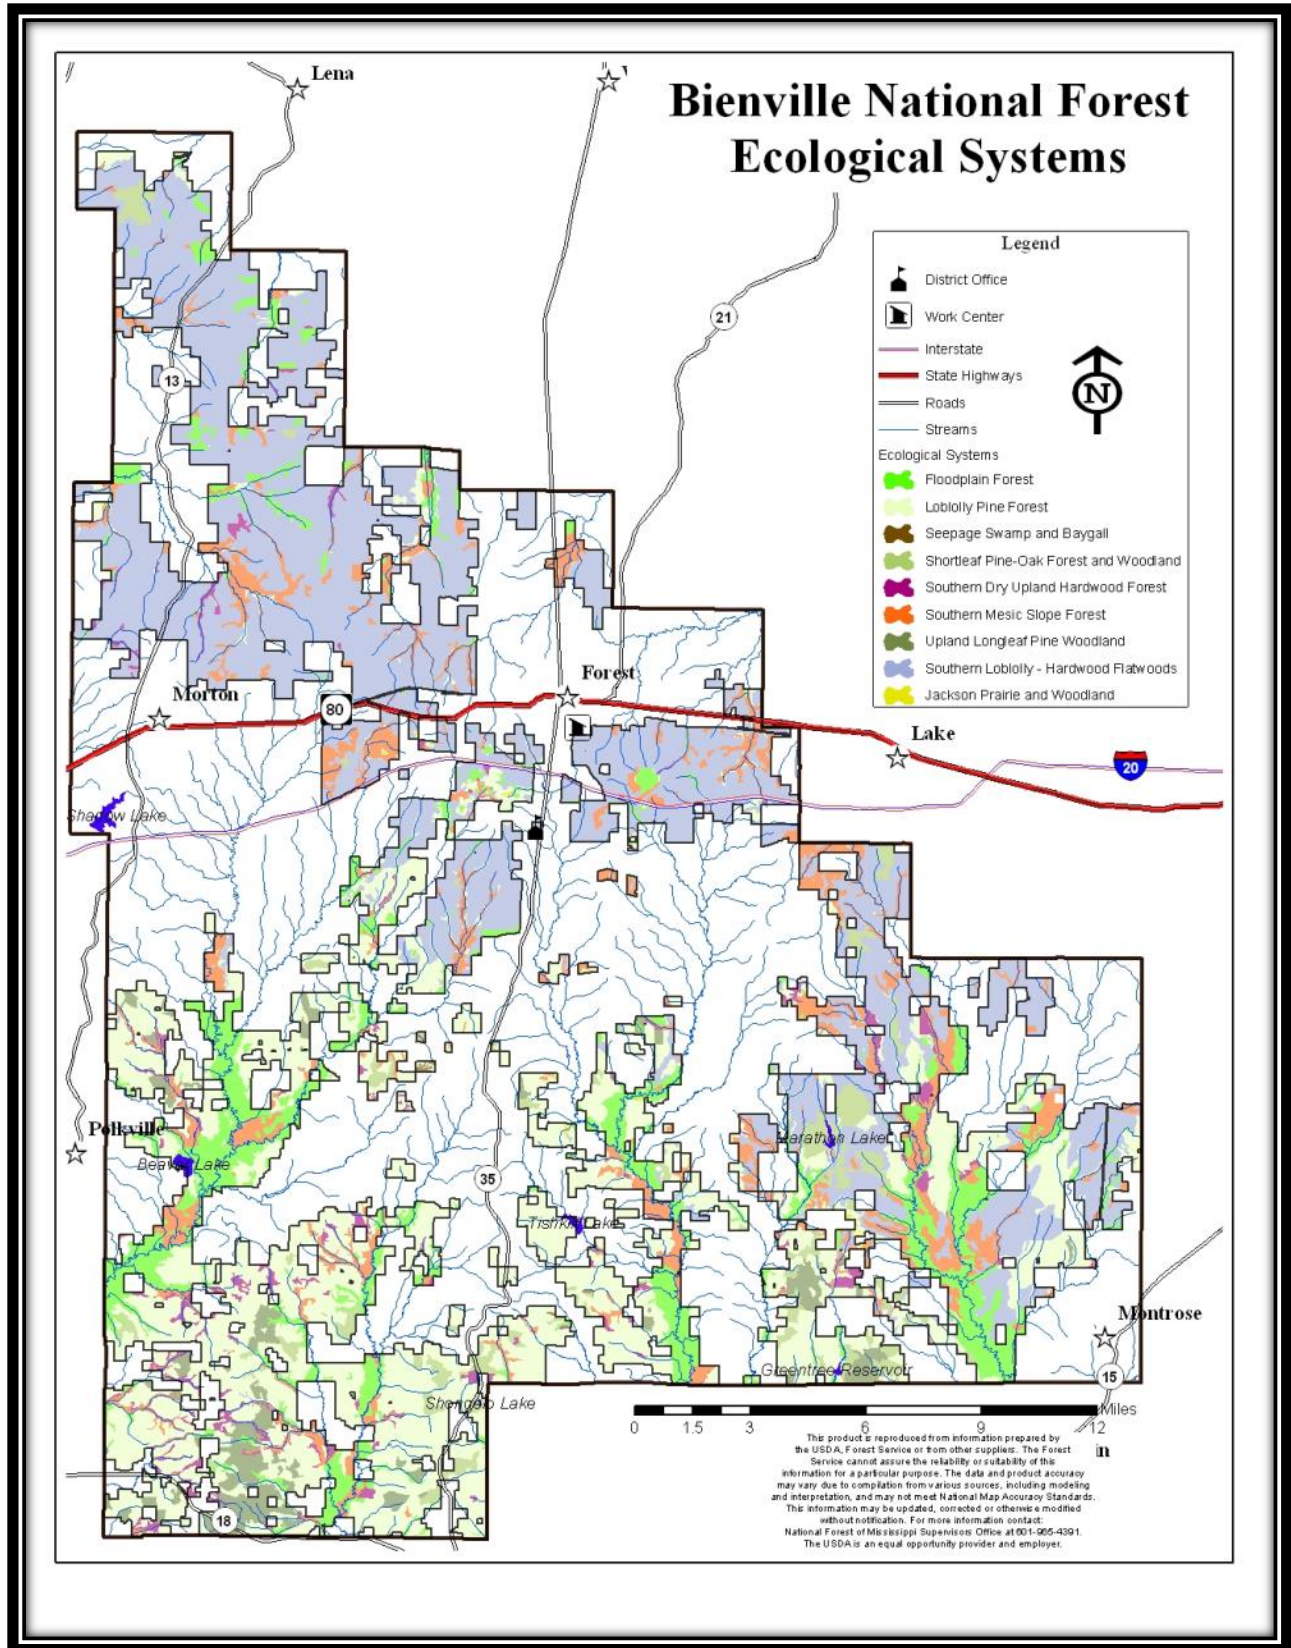

Map 1 – Bienville Geographic Area RCW Habitat Management Area

Map 2 – Bienville Geographic Area Ecological Systems

Map 3 – Bienville Geographic Area Fire Use Suitability Classification

Map 4 – Bienville Geographic Area Minerals Suitability Classification

Map 5 – Bienville Geographic Area Recreation Suitability Classification

Map 6 – Bienville Geographic Area Special Uses Suitability Classification

Map 7 – Bienville Geographic Area Timber Suitability Classification

Map 8 – Bienville Pines Scenic Area, Bienville NF

Map 8v – Bienville Pines Scenic Area Vicinity Map, Bienville NF

Map 9 – Harrell Prairie Botanical Area, Bienville NF

Map 9v – Harrell Prairie Botanical Area Vicinity Map, Bienville NF

Map 10 – Nutmeg Hickory Research Natural Area, Bienville NF

Map 10v – Nutmeg Hickory Research Natural Area Vicinity Map, Bienville NF