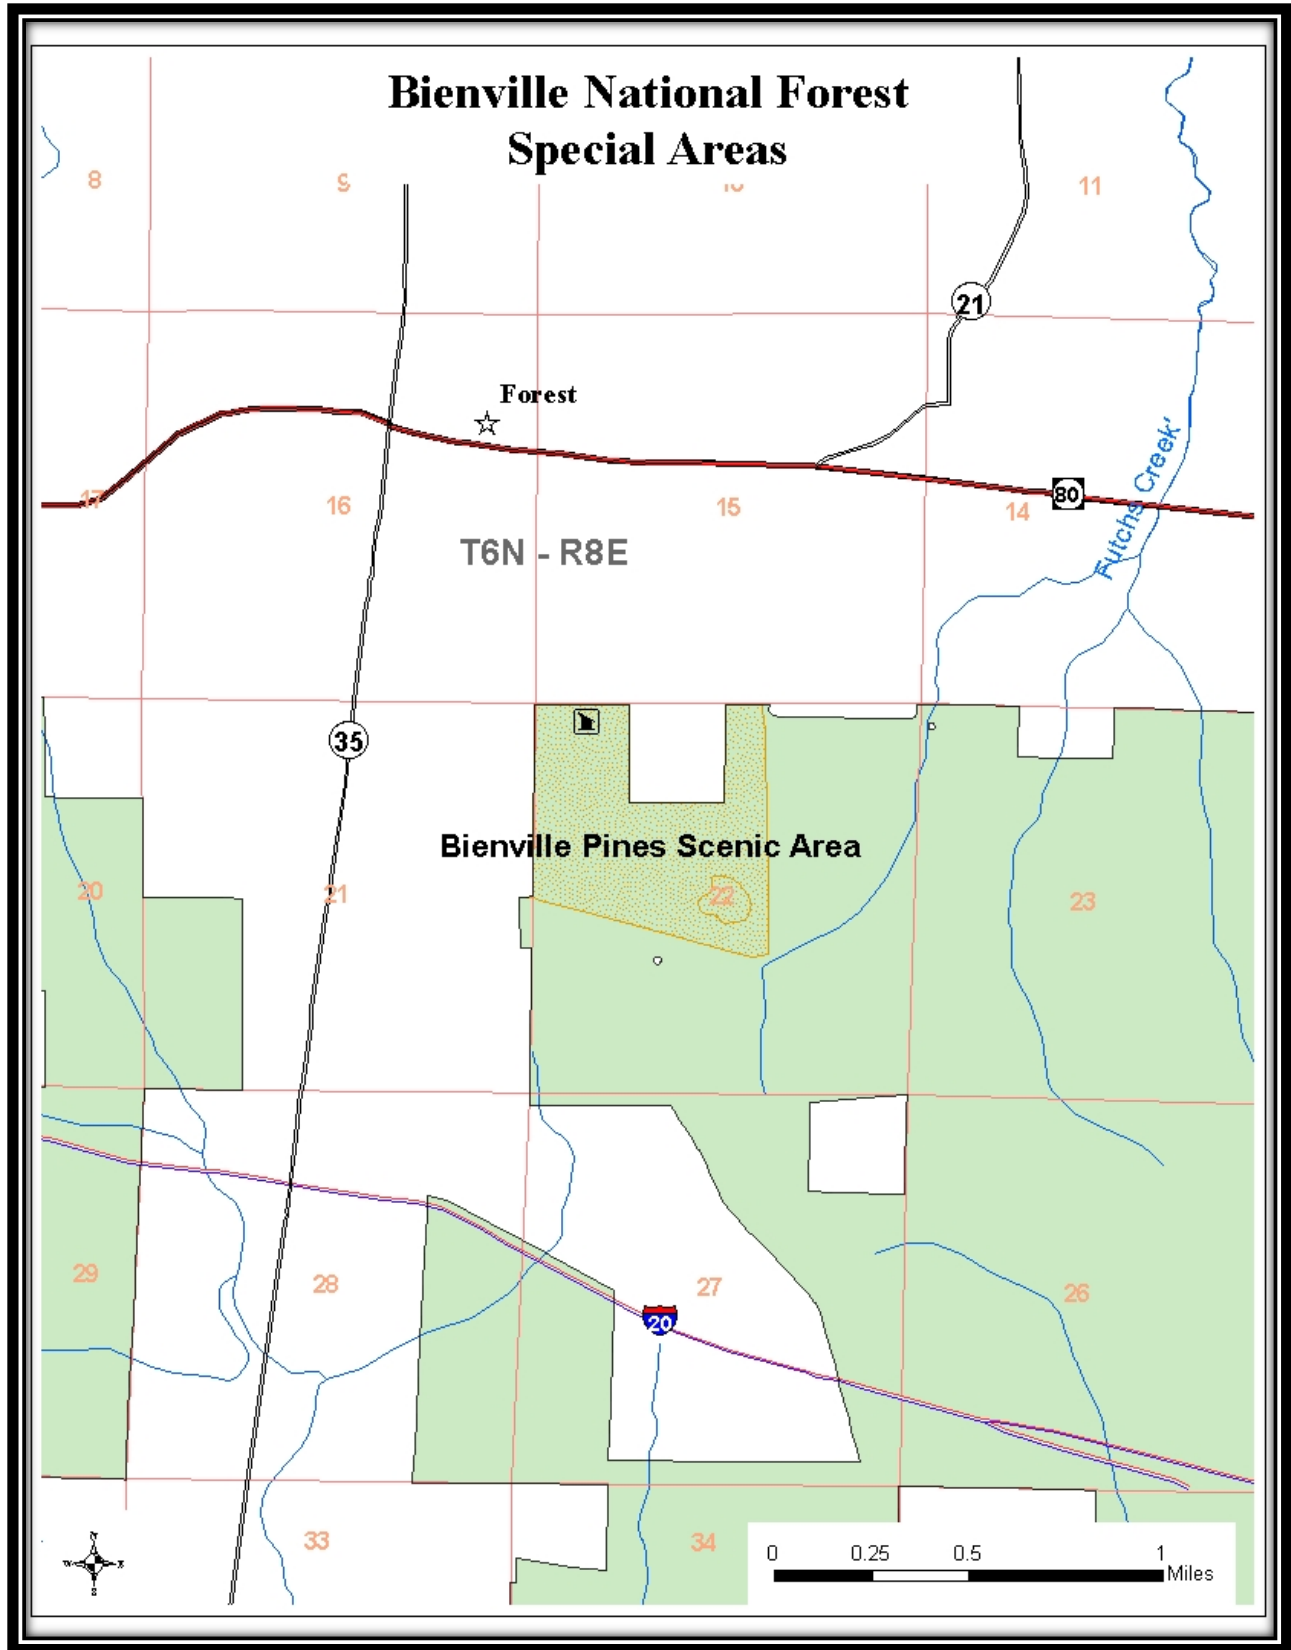

Map 1 – Bienville Geographic Area RCW Habitat Management Area

Map 2 – Bienville Geographic Area Ecological Systems

Map 3 – Bienville Geographic Area Fire Use Suitability Classification

Map 4 – Bienville Geographic Area Minerals Suitability Classification

Map 5 – Bienville Geographic Area Recreation Suitability Classification

Map 6 – Bienville Geographic Area Special Uses Suitability Classification

Map 7 – Bienville Geographic Area Timber Suitability Classification

Map 8 – Bienville Pines Scenic Area, Bienville NF

Map 8v – Bienville Pines Scenic Area Vicinity Map, Bienville NF

Map 9 – Harrell Prairie Botanical Area, Bienville NF

Map 9v – Harrell Prairie Botanical Area Vicinity Map, Bienville NF

Map 10 – Nutmeg Hickory Research Natural Area, Bienville NF

Map 10v – Nutmeg Hickory Research Natural Area Vicinity Map, Bienville NF