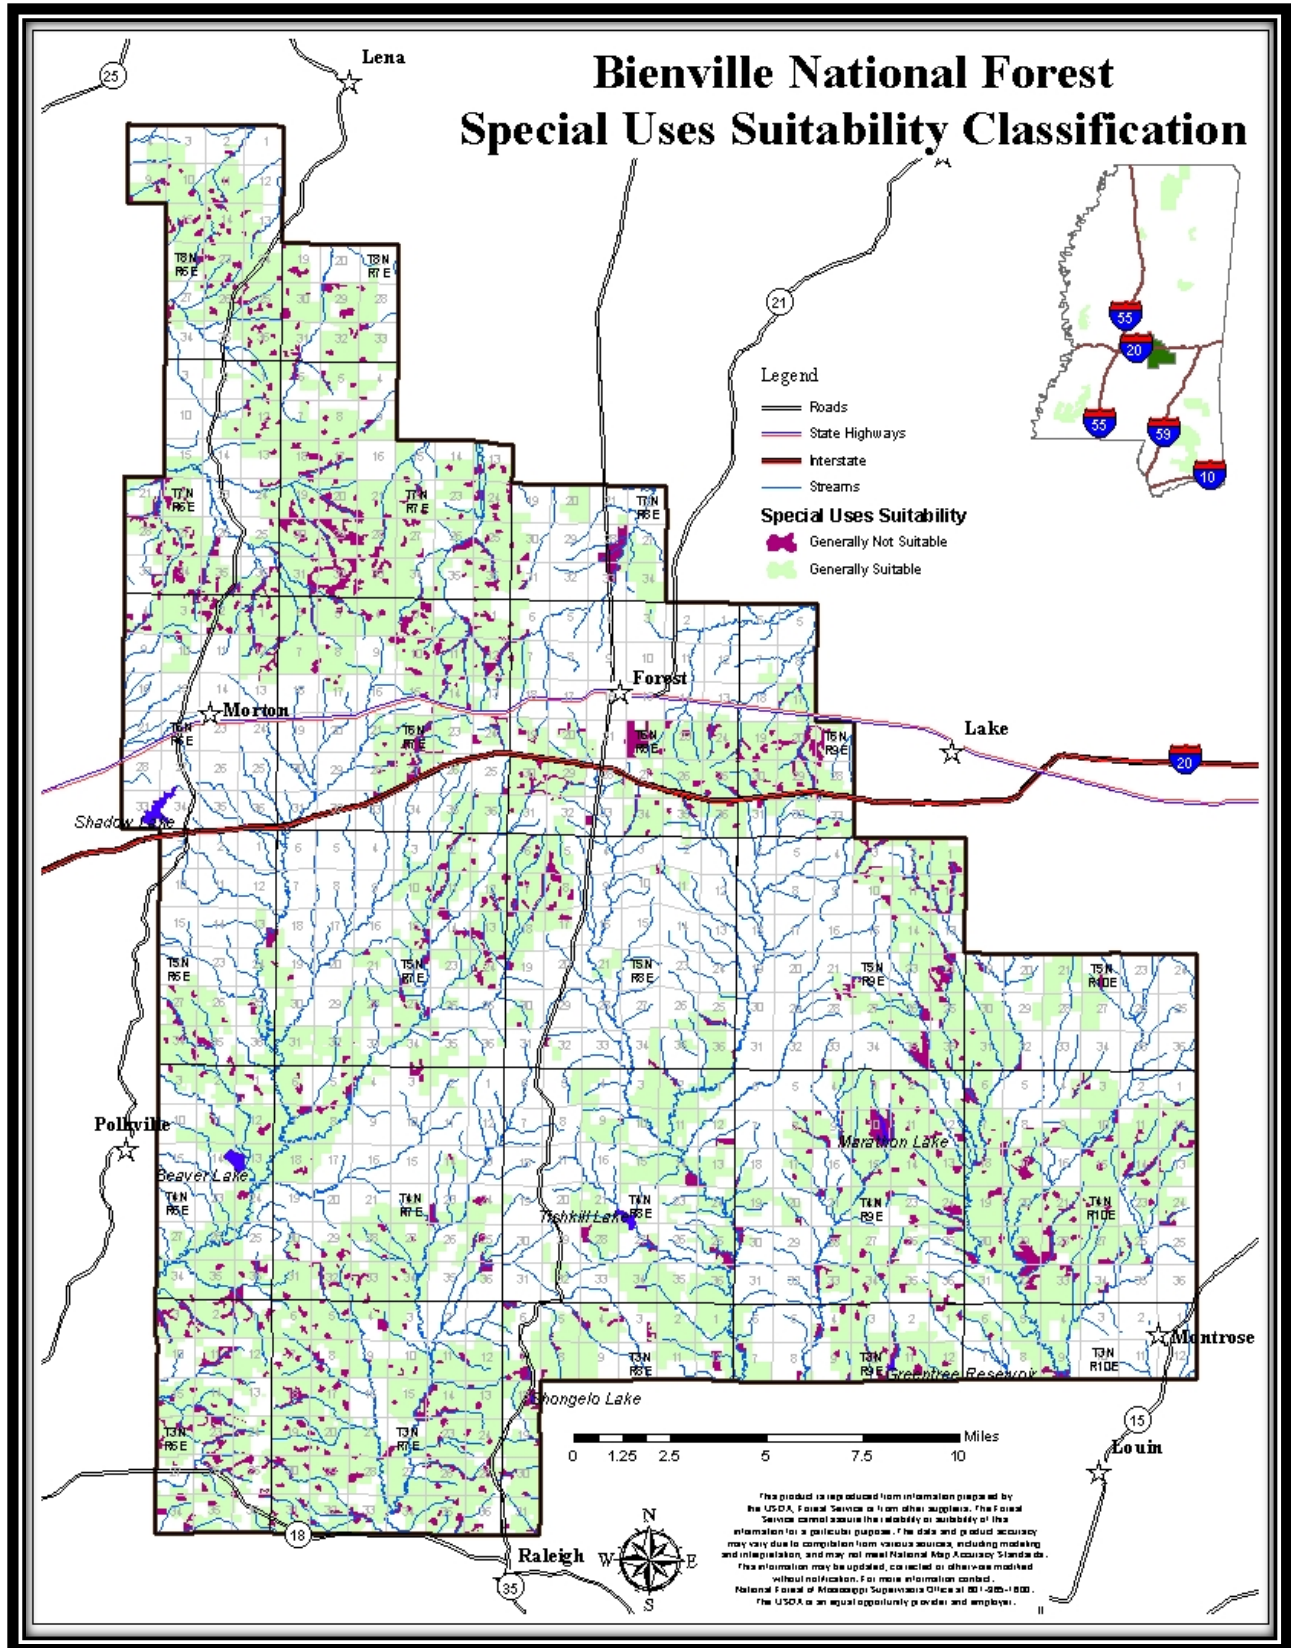

Map 1 – Bienville Geographic Area RCW Habitat Management Area

Map 2 – Bienville Geographic Area Ecological Systems

Map 3 – Bienville Geographic Area Fire Use Suitability Classification

Map 4 – Bienville Geographic Area Minerals Suitability Classification

Map 5 – Bienville Geographic Area Recreation Suitability Classification

Map 6 – Bienville Geographic Area Special Uses Suitability Classification

Map 7 – Bienville Geographic Area Timber Suitability Classification

Map 10 – Nutmeg Hickory Research Natural Area, Bienville NF

Map 10v – Nutmeg Hickory Research Natural Area Vicinity Map, Bienville NF