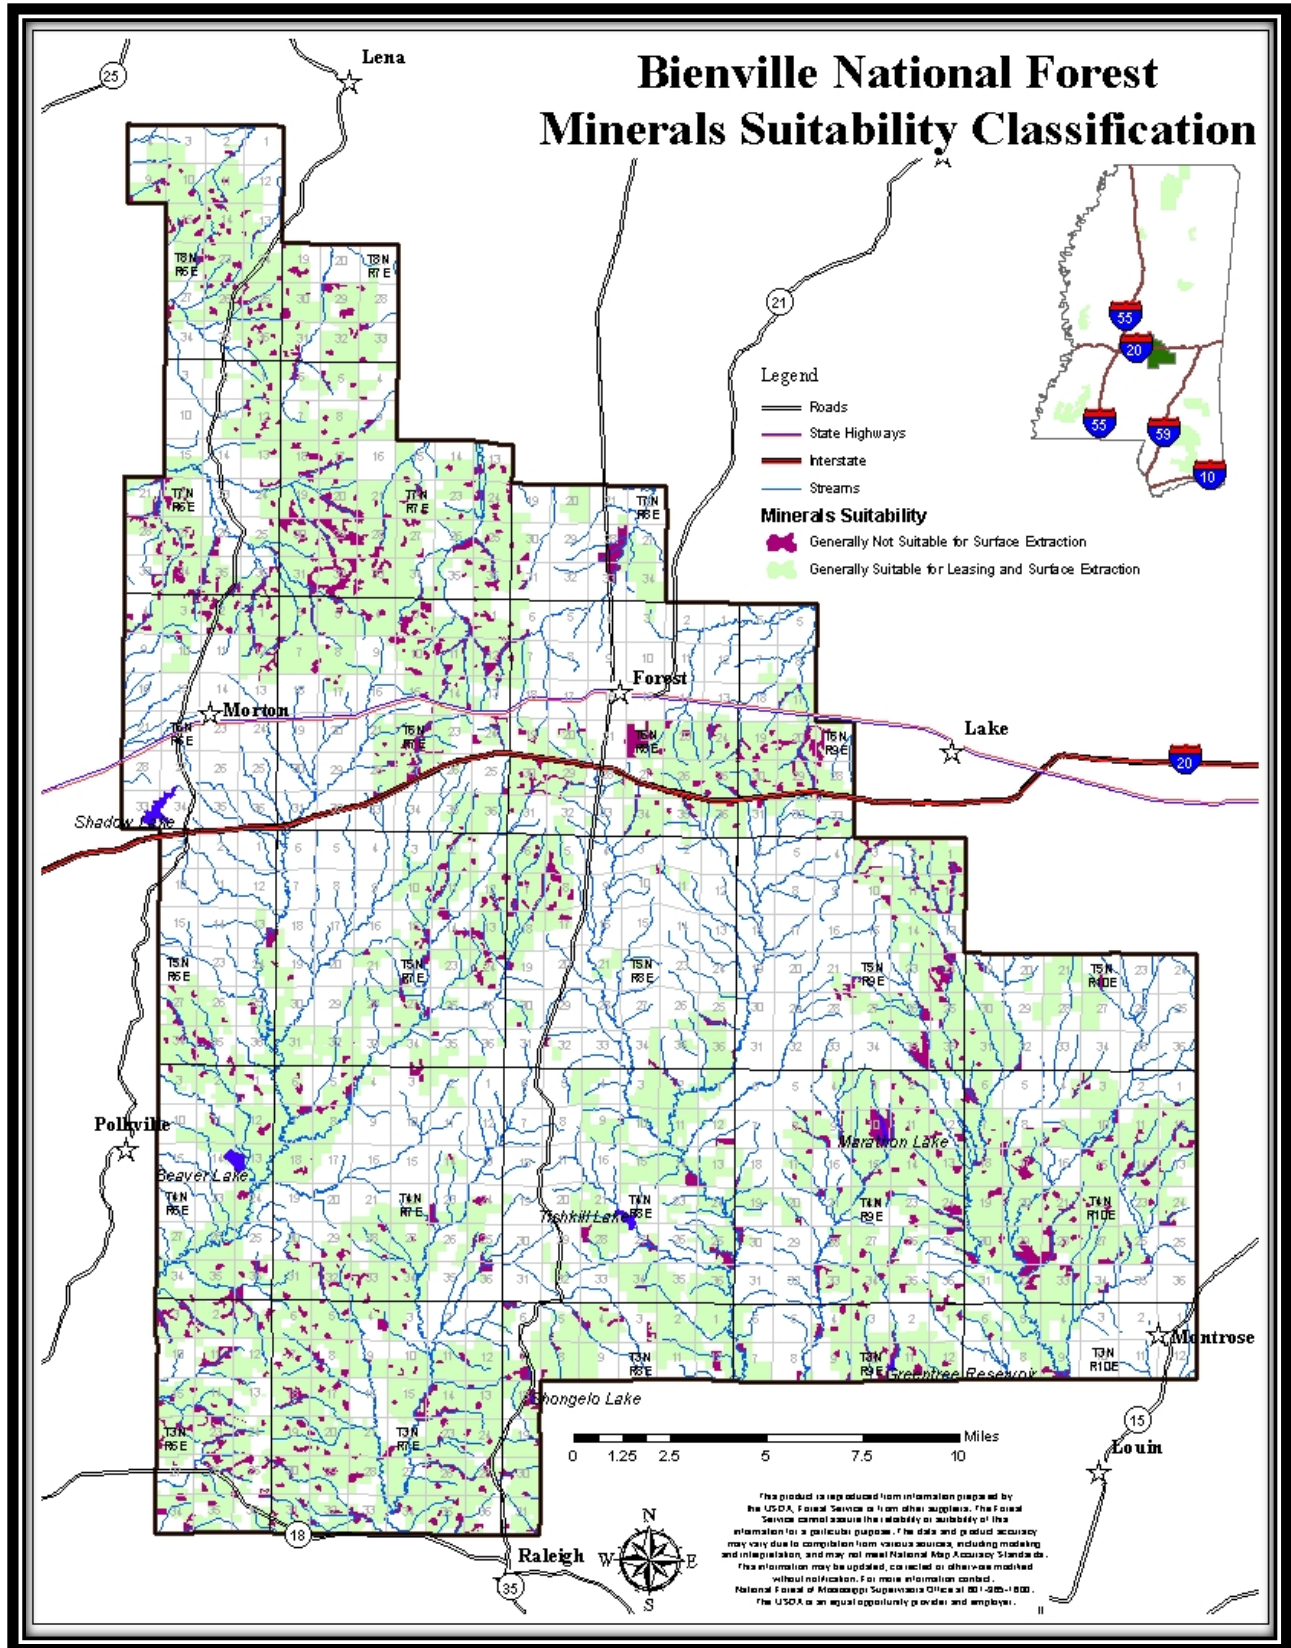

Map 1 – Bienville Geographic Area RCW Habitat Management Area

Map 2 – Bienville Geographic Area Ecological Systems

Map 3 – Bienville Geographic Area Fire Use Suitability Classification

Map 4 – Bienville Geographic Area Minerals Suitability Classification

Map 5 – Bienville Geographic Area Recreation Suitability Classification

Map 6 – Bienville Geographic Area Special Uses Suitability Classification

Map 7 – Bienville Geographic Area Timber Suitability Classification

Map 10 – Nutmeg Hickory Research Natural Area, Bienville NF

Map 10v – Nutmeg Hickory Research Natural Area Vicinity Map, Bienville NF