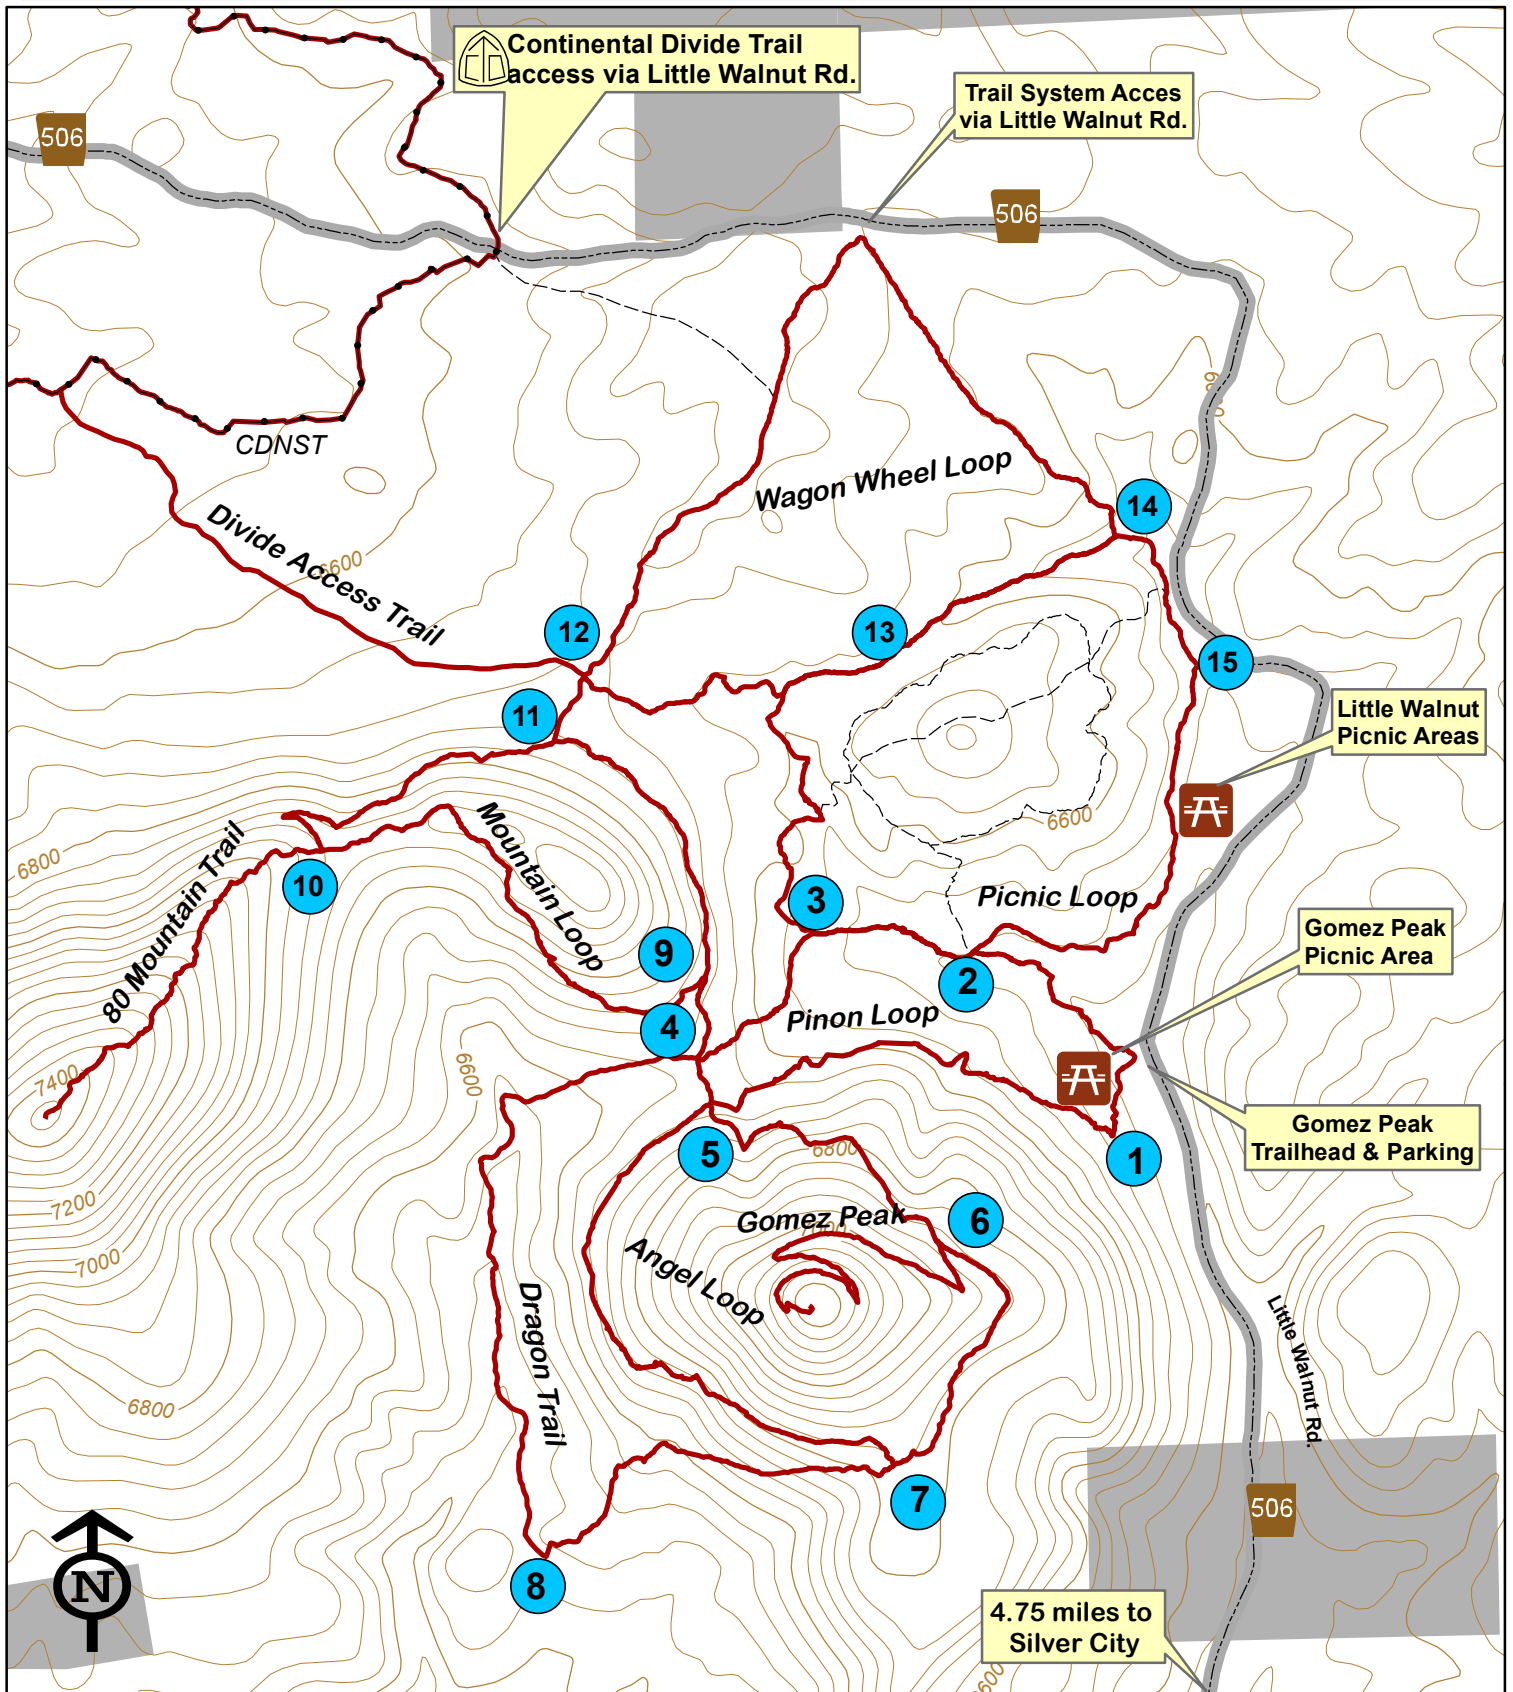

LITTLE WALNUT TRAIL SYSTEM