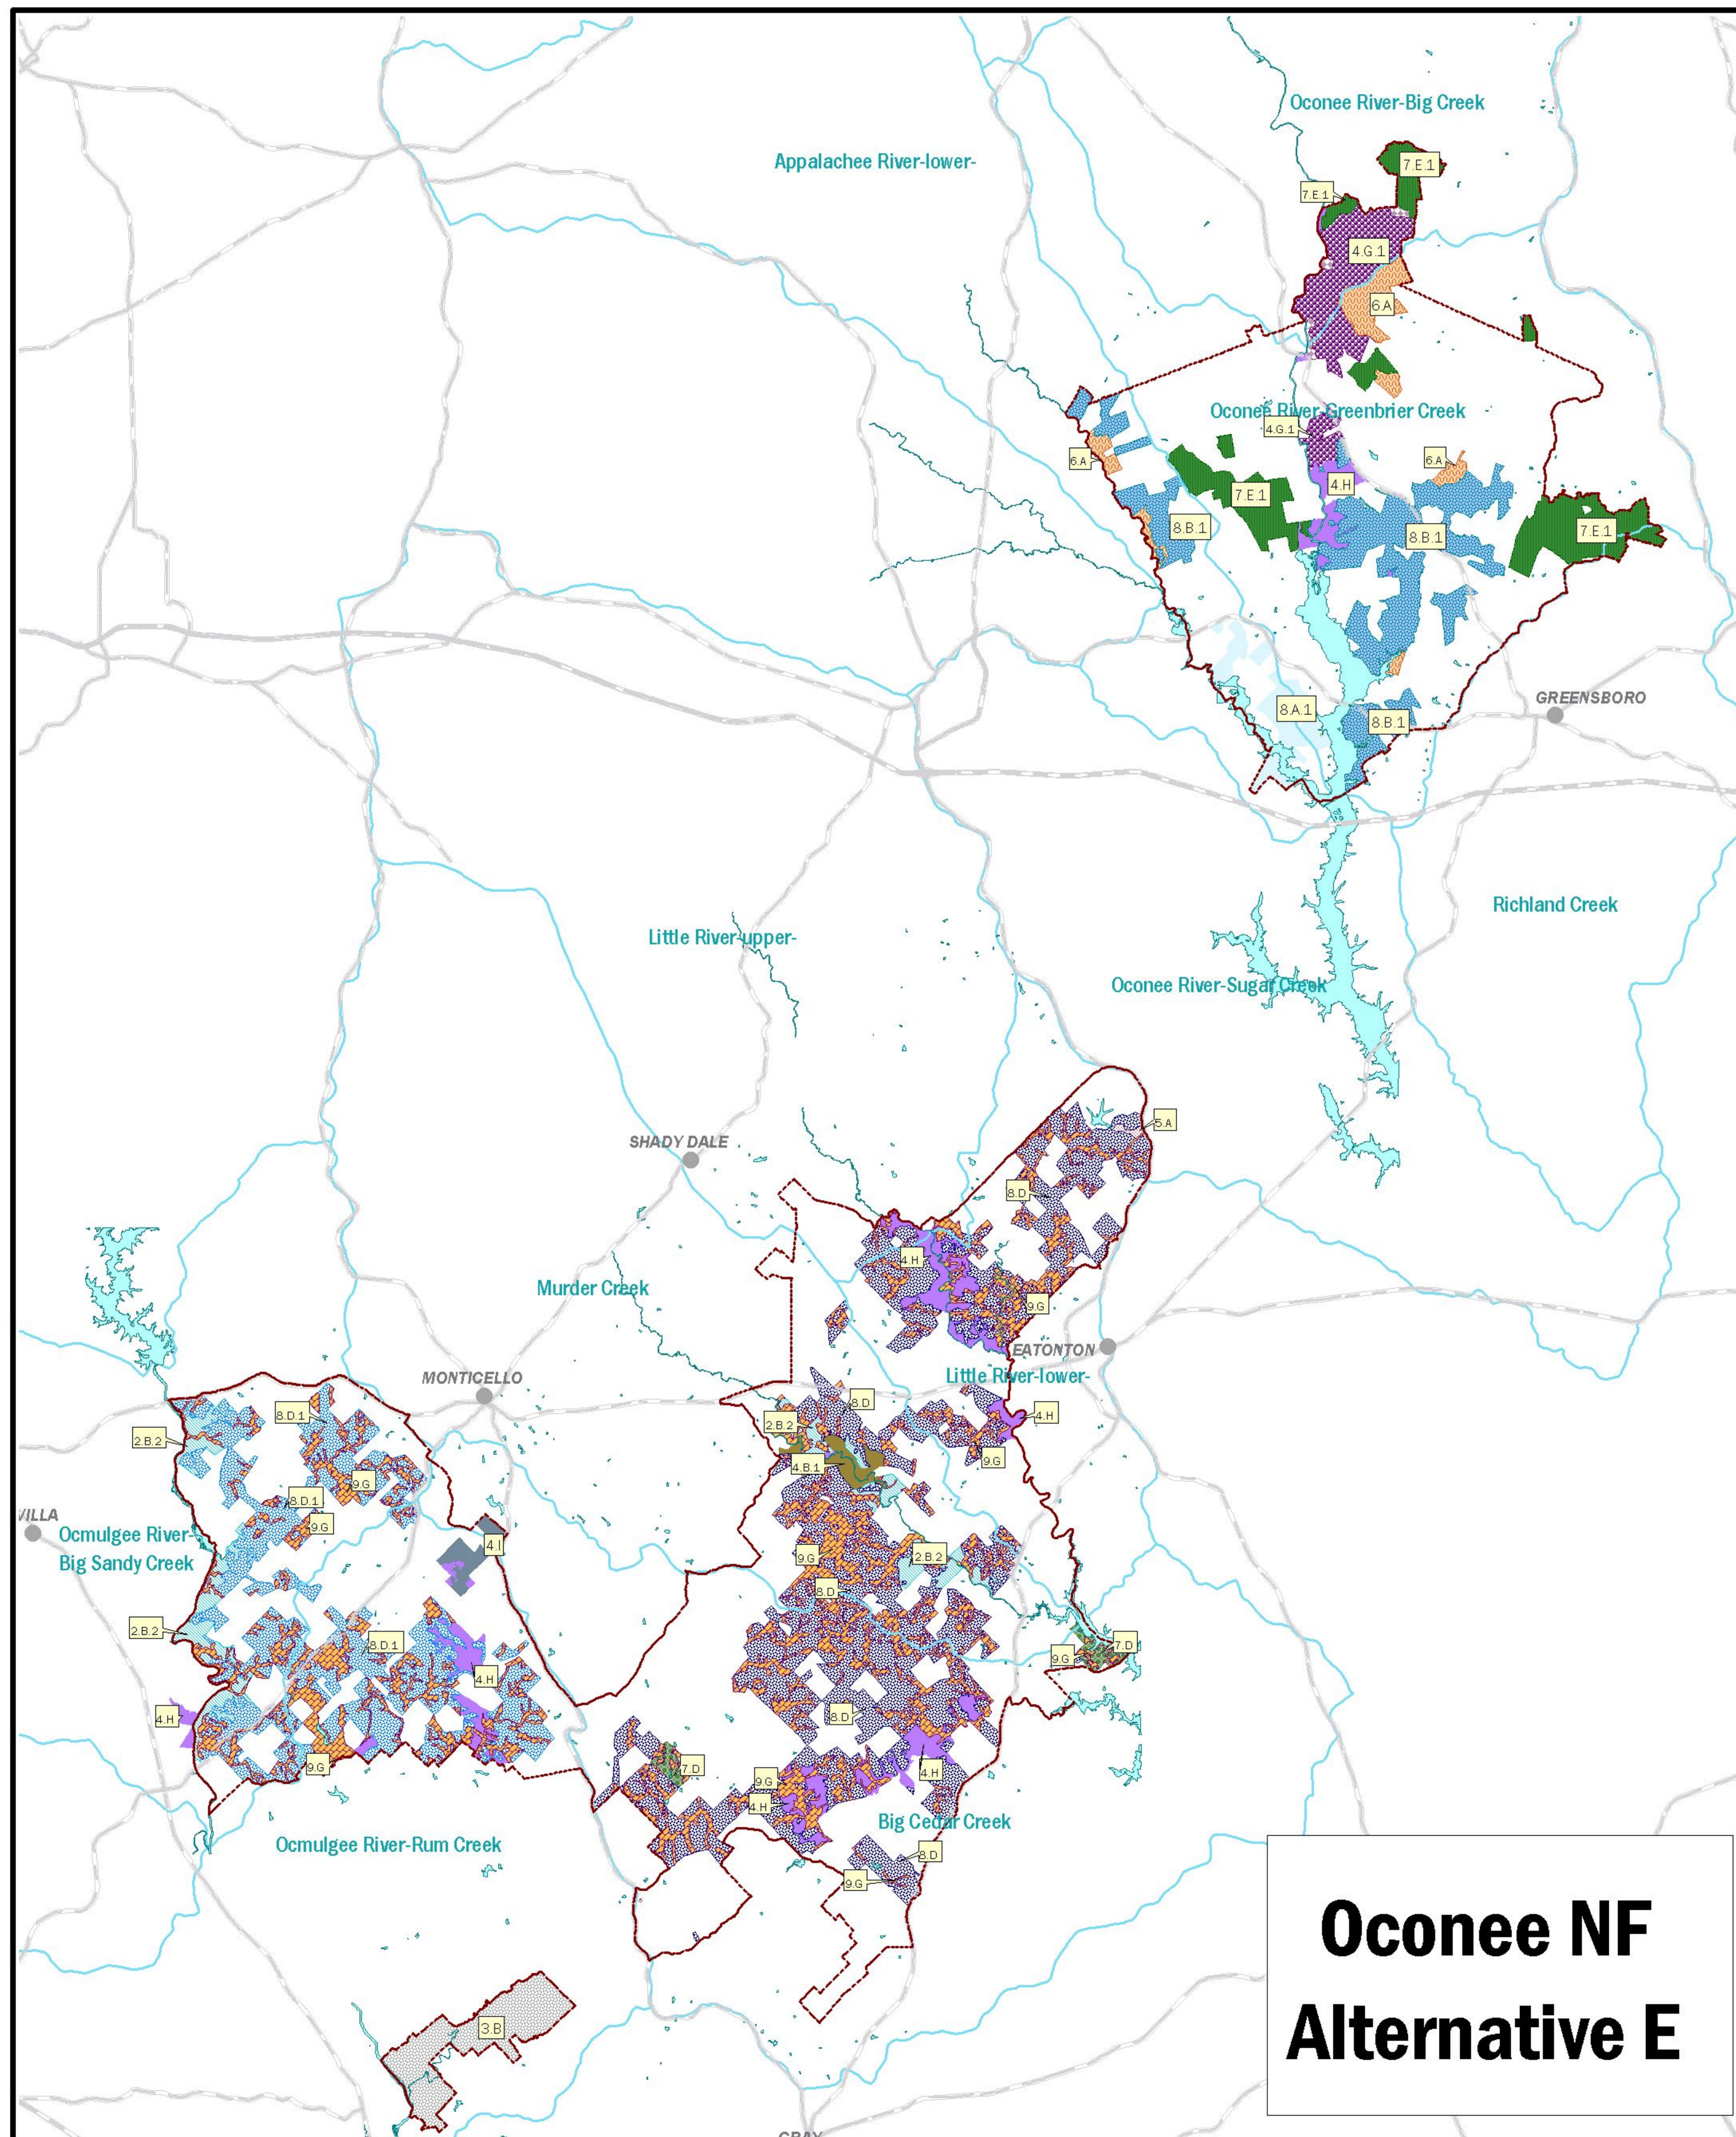

**Chattahoochee NF
Ridge and Valley Portion
Alternative E**

***Not all Management Prescriptions are used in each Alternative.

Lands identified by shading are National Forest system lands administered by USDA Forest Service.

**Oconee NF
Alternative E**