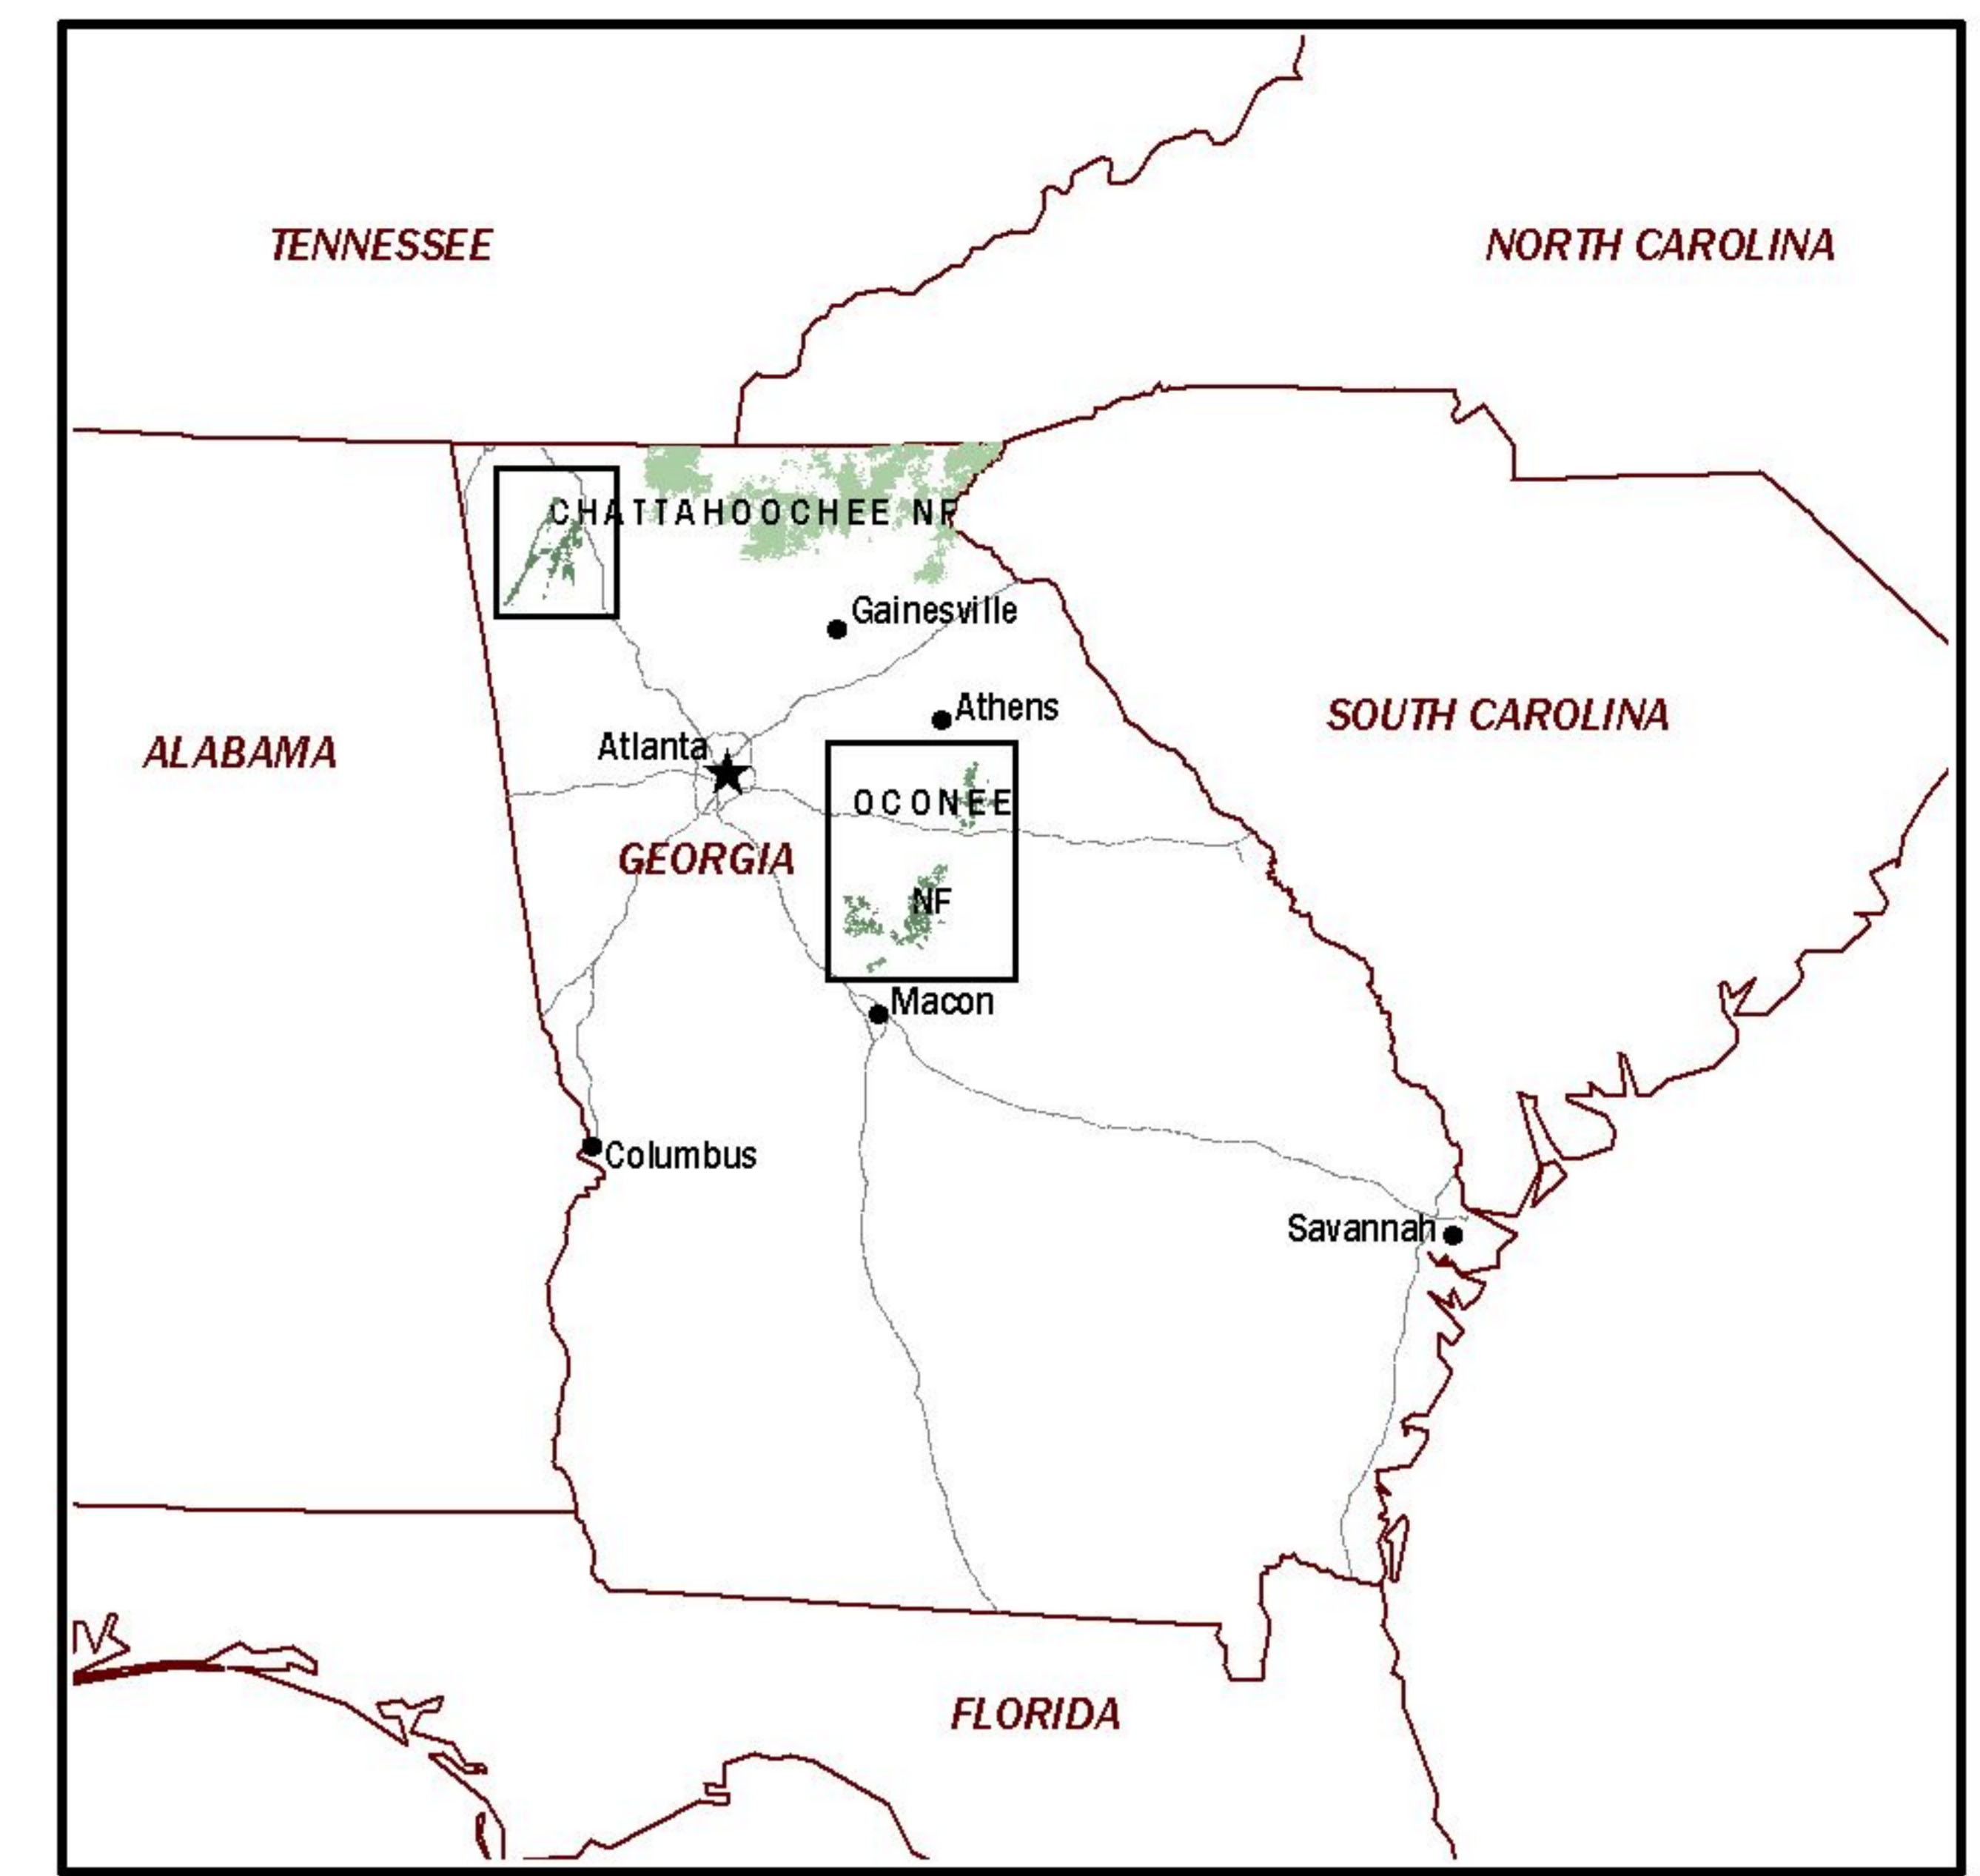

**Chattahoochee NF  
Ridge and Valley Portion  
Alternative D**

\*\*\*Not all Management Prescriptions are used in each Alternative.

Lands identified by shading are National Forest system lands administered by USDA Forest Service.

**Oconee NF  
Alternative D**