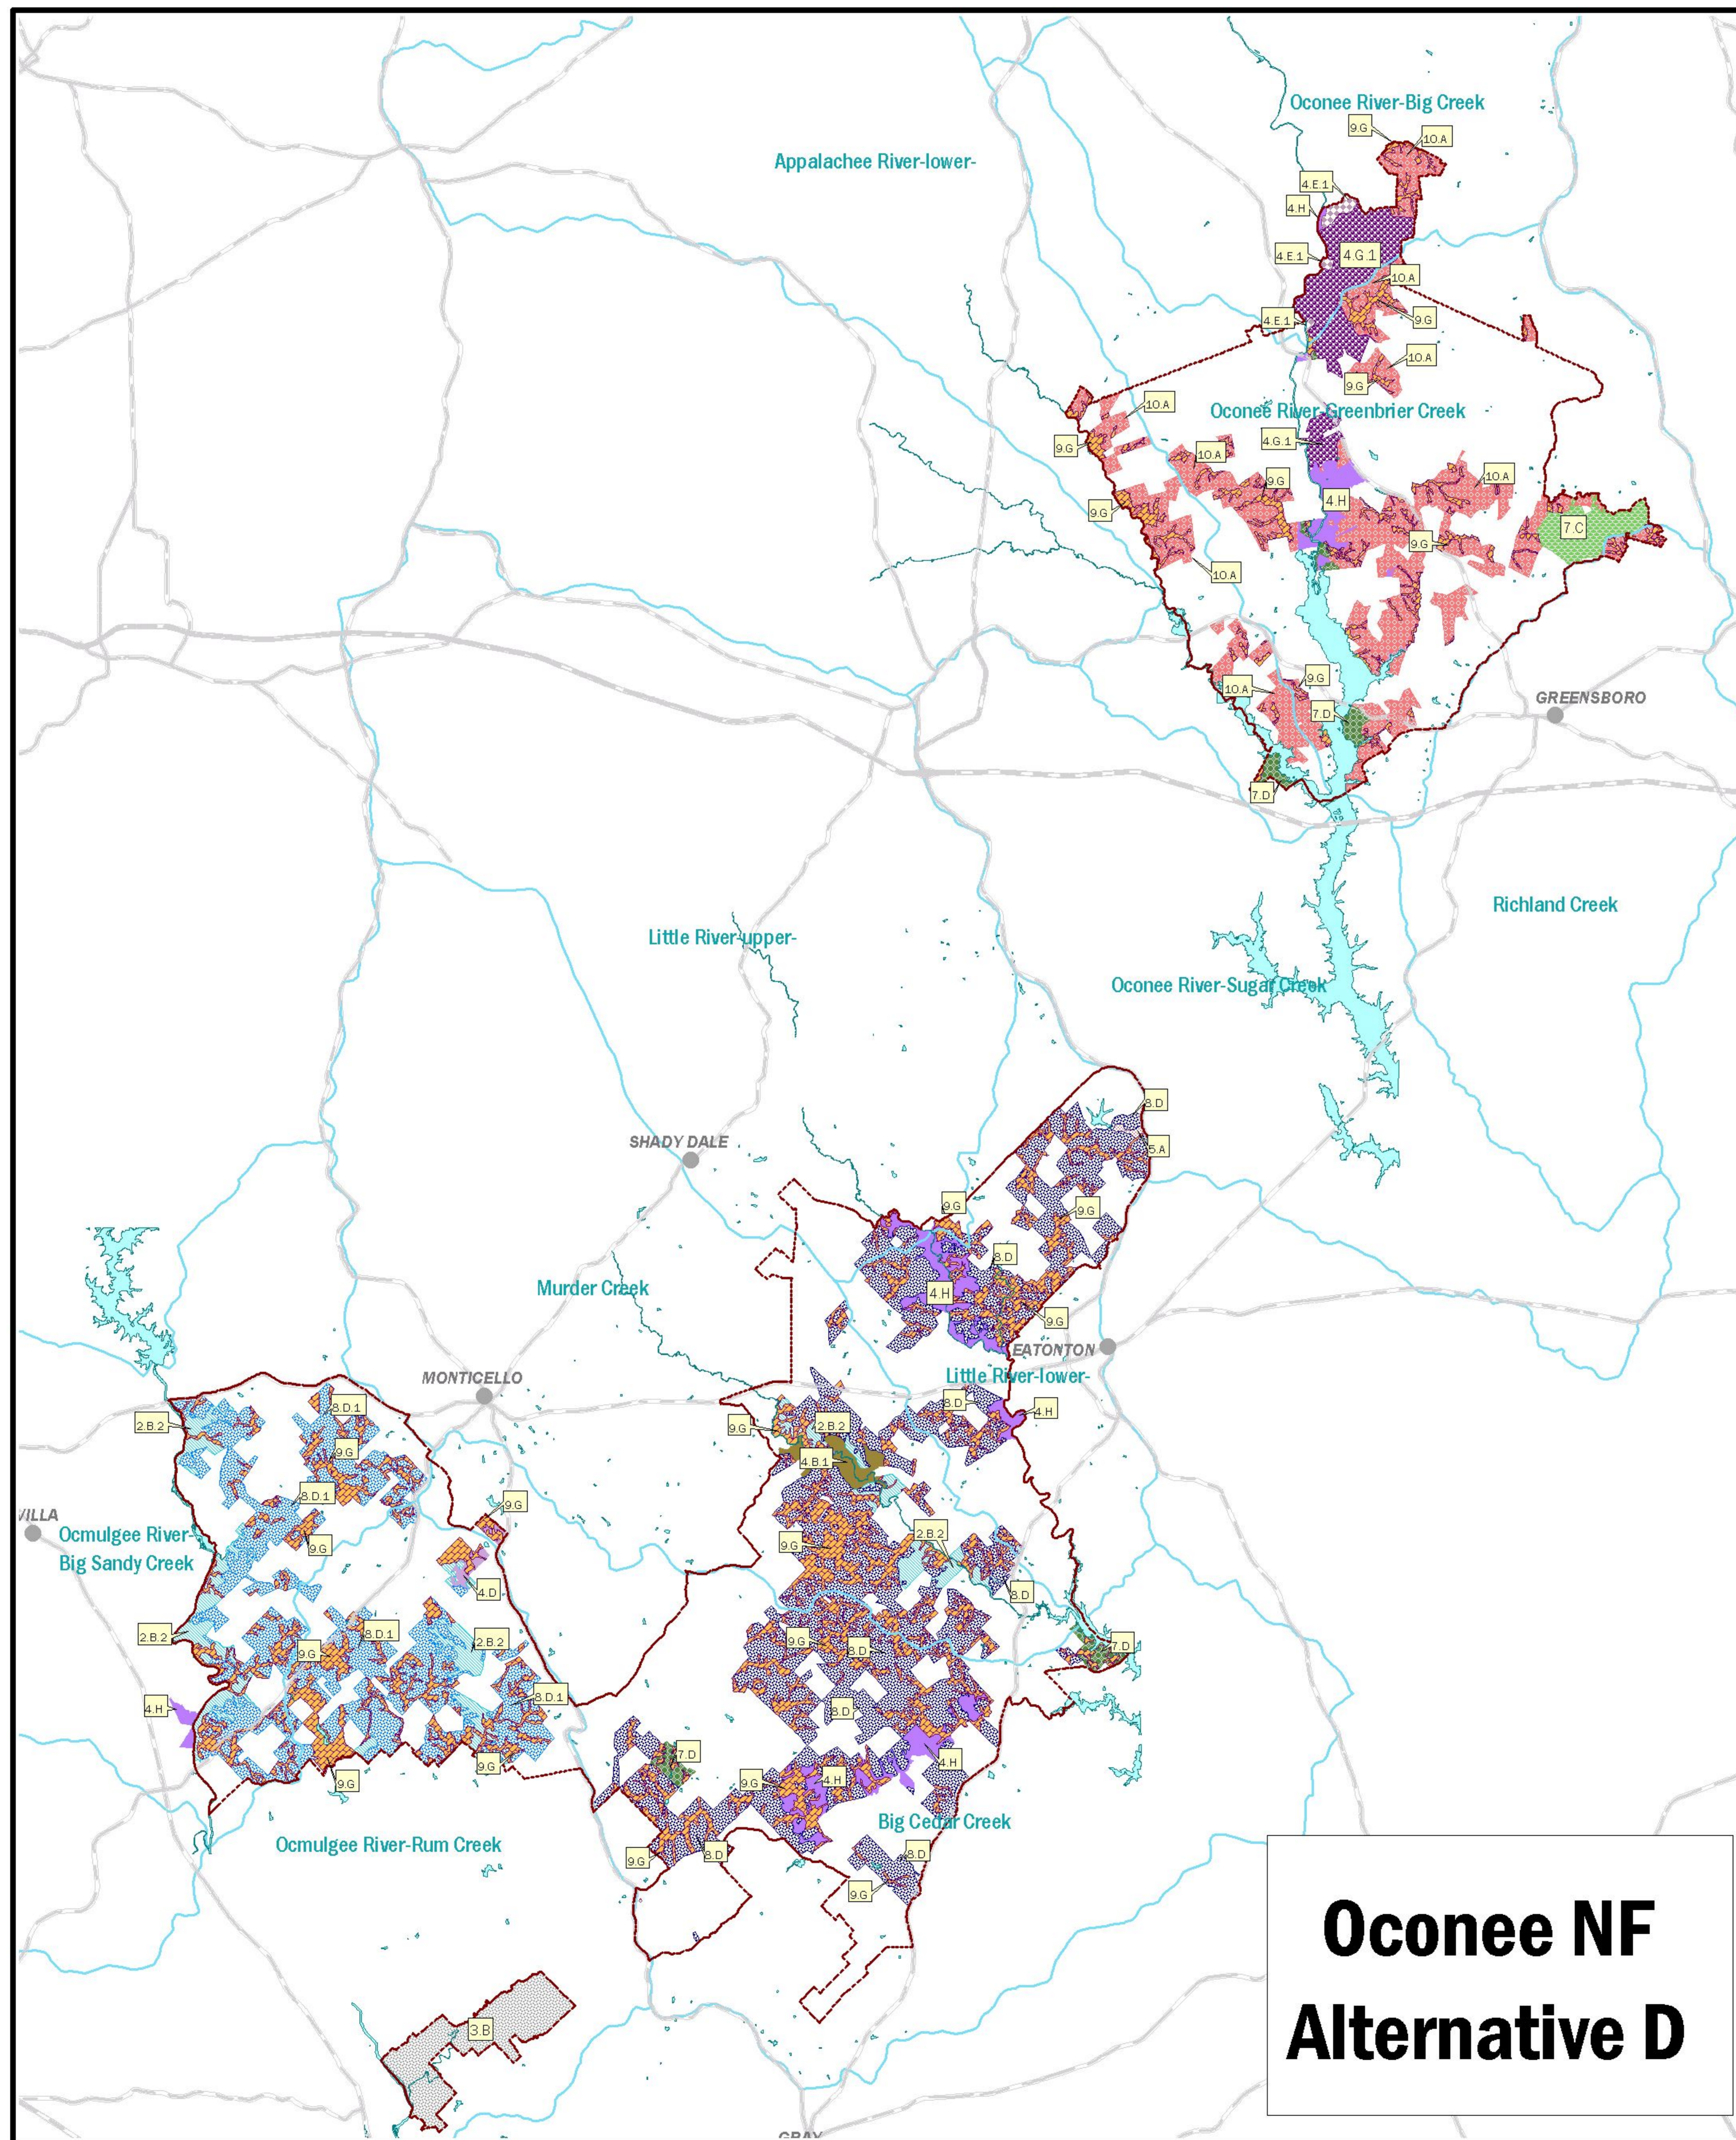

**Chattahoochee NF  
Ridge and Valley Portion  
Alternative D**

\*\*\*Not all Management Prescriptions are used in each Alternative.

Lands identified by shading are National Forest system lands administered by USDA Forest Service.

**Oconee NF  
Alternative D**