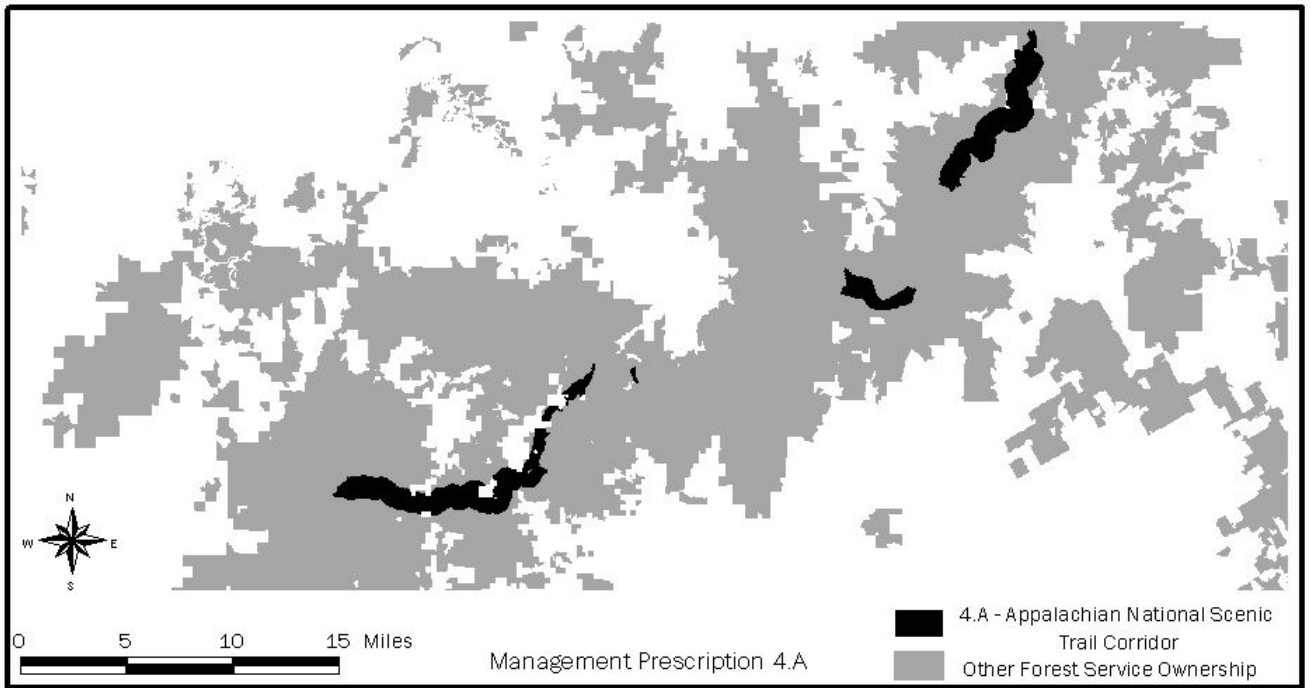

Chattahoochee NF Exclusive of Armuchee Ranger District
Note: Other portions of the A.T. are within Wilderness or the Ed Jenkins NRA