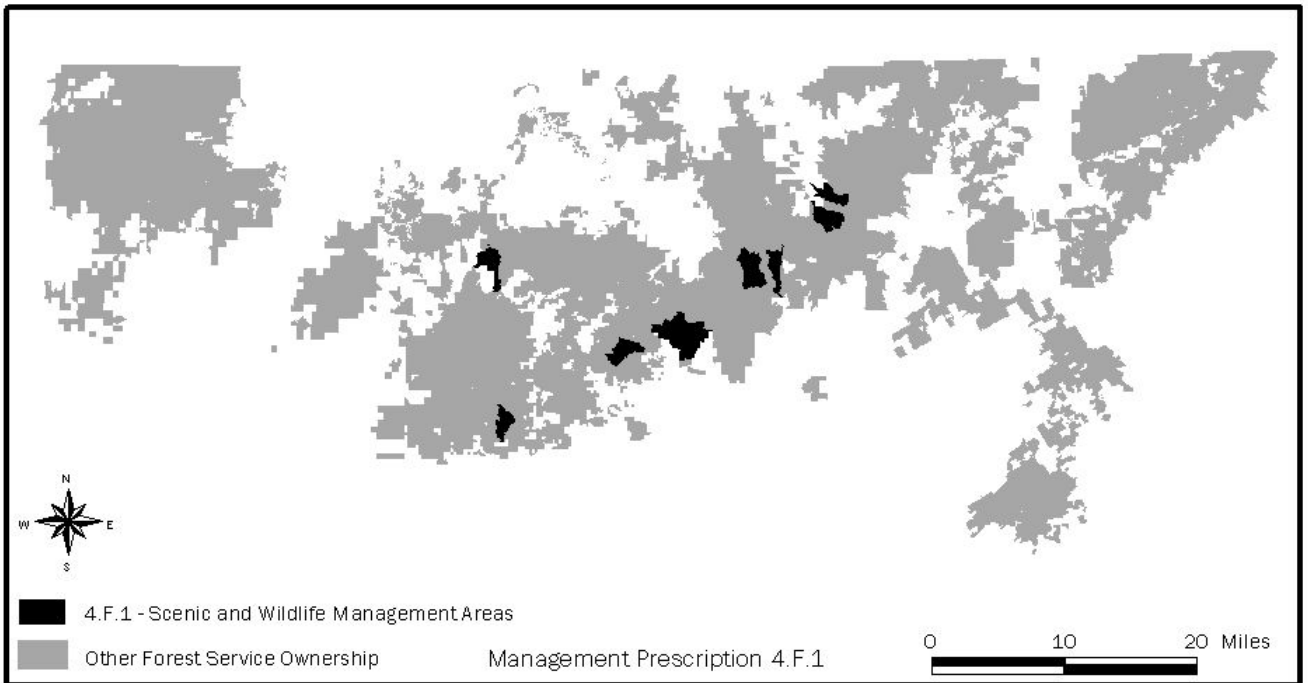

Chattahoochee National Forest Exclusive of Armuchee Ranger District