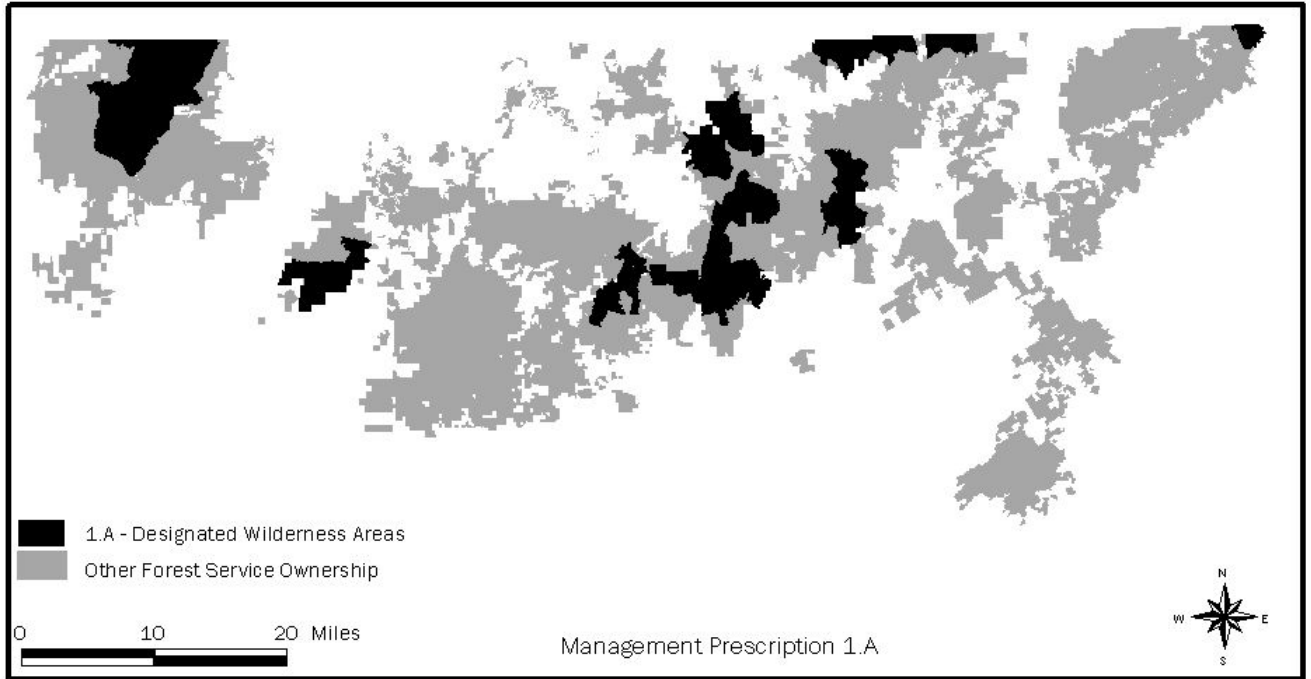

PREScription MAPS

Chattahoochee National Forest Exclusive of Armuchee Ranger District

Chattahoochee National Forest Exclusive of Armuchee Ranger District

Chattahoochee National Forest – Tallulah RD

Chattahoochee National Forest Exclusive of Armuchee Ranger District