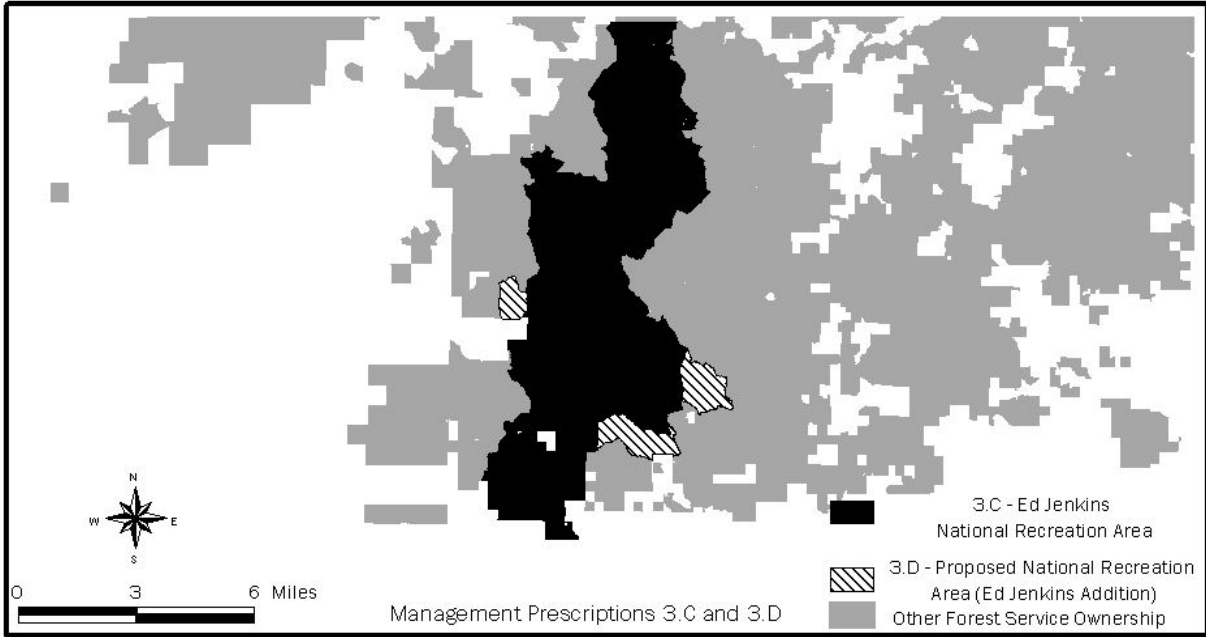

Chattahoochee NF Exclusive of Armuchee Ranger District
Note: Other portions of the A.T. are within Wilderness or the Ed Jenkins NRA

Oconee National Forest – South End

PREScription MAPS

Chattahoochee National Forest Exclusive of Armuchee Ranger District