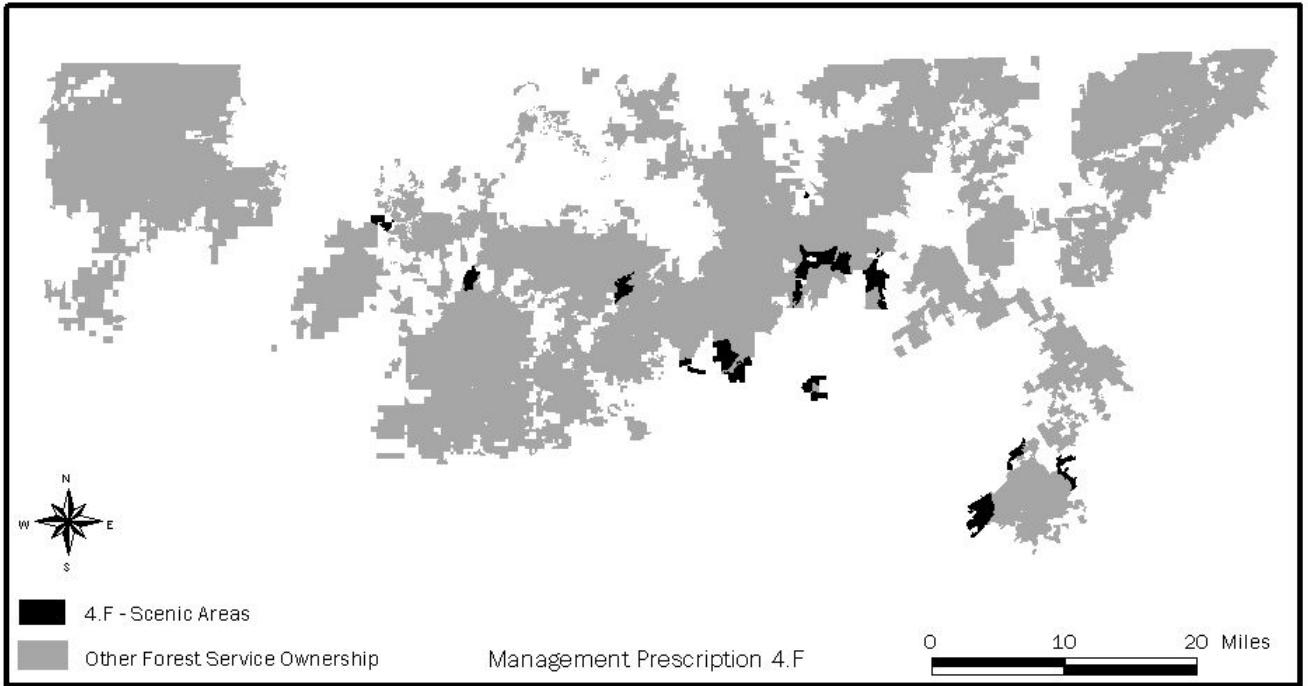

Oconee National Forest

Armuchee Ranger District

PREScription MAPS

Chattahoochee National Forest Exclusive of Armuchee Ranger District

Oconee National Forest – North End

PREScription MAPS

Chattahoochee National Forest Exclusive of Armuchee Ranger District