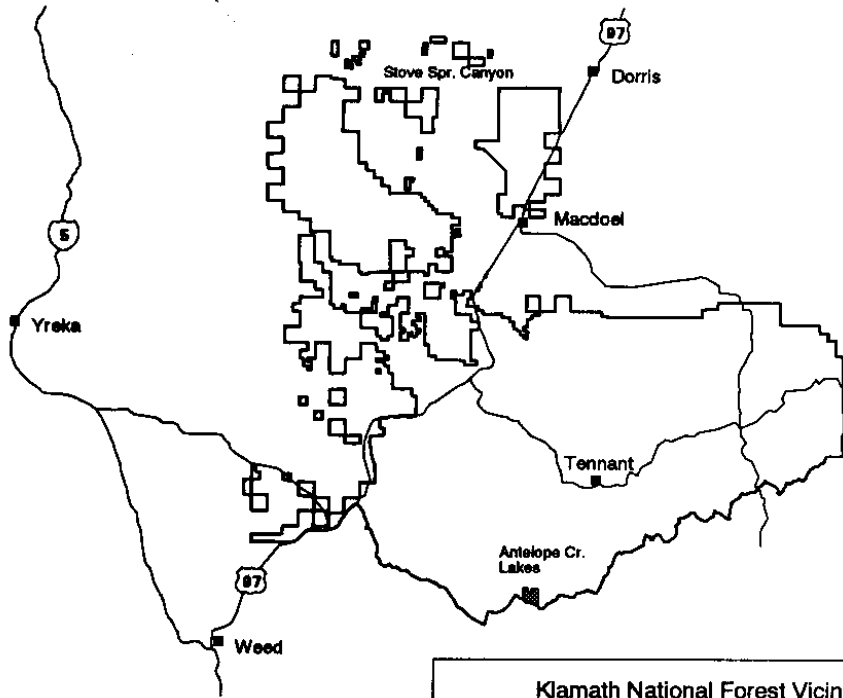

Management Area 1 Research Natural Areas

Legend

 Research Natural Areas

Klamath National Forest Vicinity

Management Area 2

Management Area 2 Wilderness

Legend

Klamath National Forest Vicinity

Management Area 3 Designated & Recommended Wild Rivers

Management Area 3 Designated & Recommended Wild Rivers

Legend

 Designated & Recommended Wild Rivers

Klamath National Forest Vicinity

Management Area 4 Butte Valley National Grassland

Legend

 Special Habitat

Klamath National Forest Vicinity

Management Area 6

Management Area 6
Managed Wildlife Area

Management Area 6 Managed Wildlife Area

Legend

 Managed Wildlife Area

 Cultural Areas

Klamath National Forest Vicinity