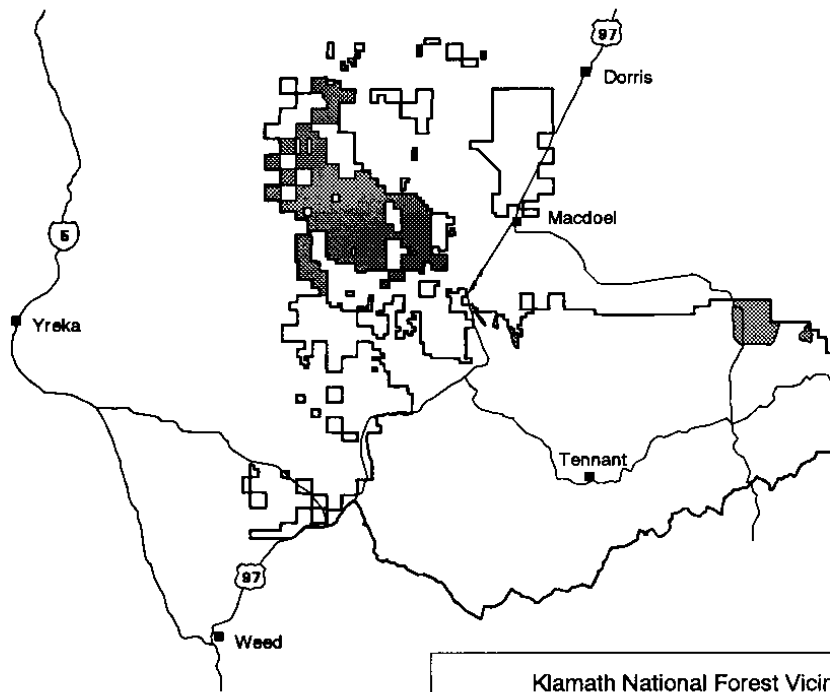

Management Area 3 Designated & Recommended Wild Rivers

Management Area 3 Designated & Recommended Wild Rivers

Legend

 Designated & Recommended Wild Rivers

Klamath National Forest Vicinity

Management Area 4 Butte Valley National Grassland

Management Area 4 Butte Valley National Grassland

Legend

 Butte Valley National Grassland

Klamath National Forest Vicinity

Management Area 5

Management Area 5
Special Habitat

Management Area 5 Special Habitat

Legend

 Special Habitat

Klamath National Forest Vicinity

Management Area 6

Management Area 6
Managed Wildlife Area

Management Area 6 Managed Wildlife Area

Legend

 Managed Wildlife Area

 Cultural Areas

Klamath National Forest Vicinity