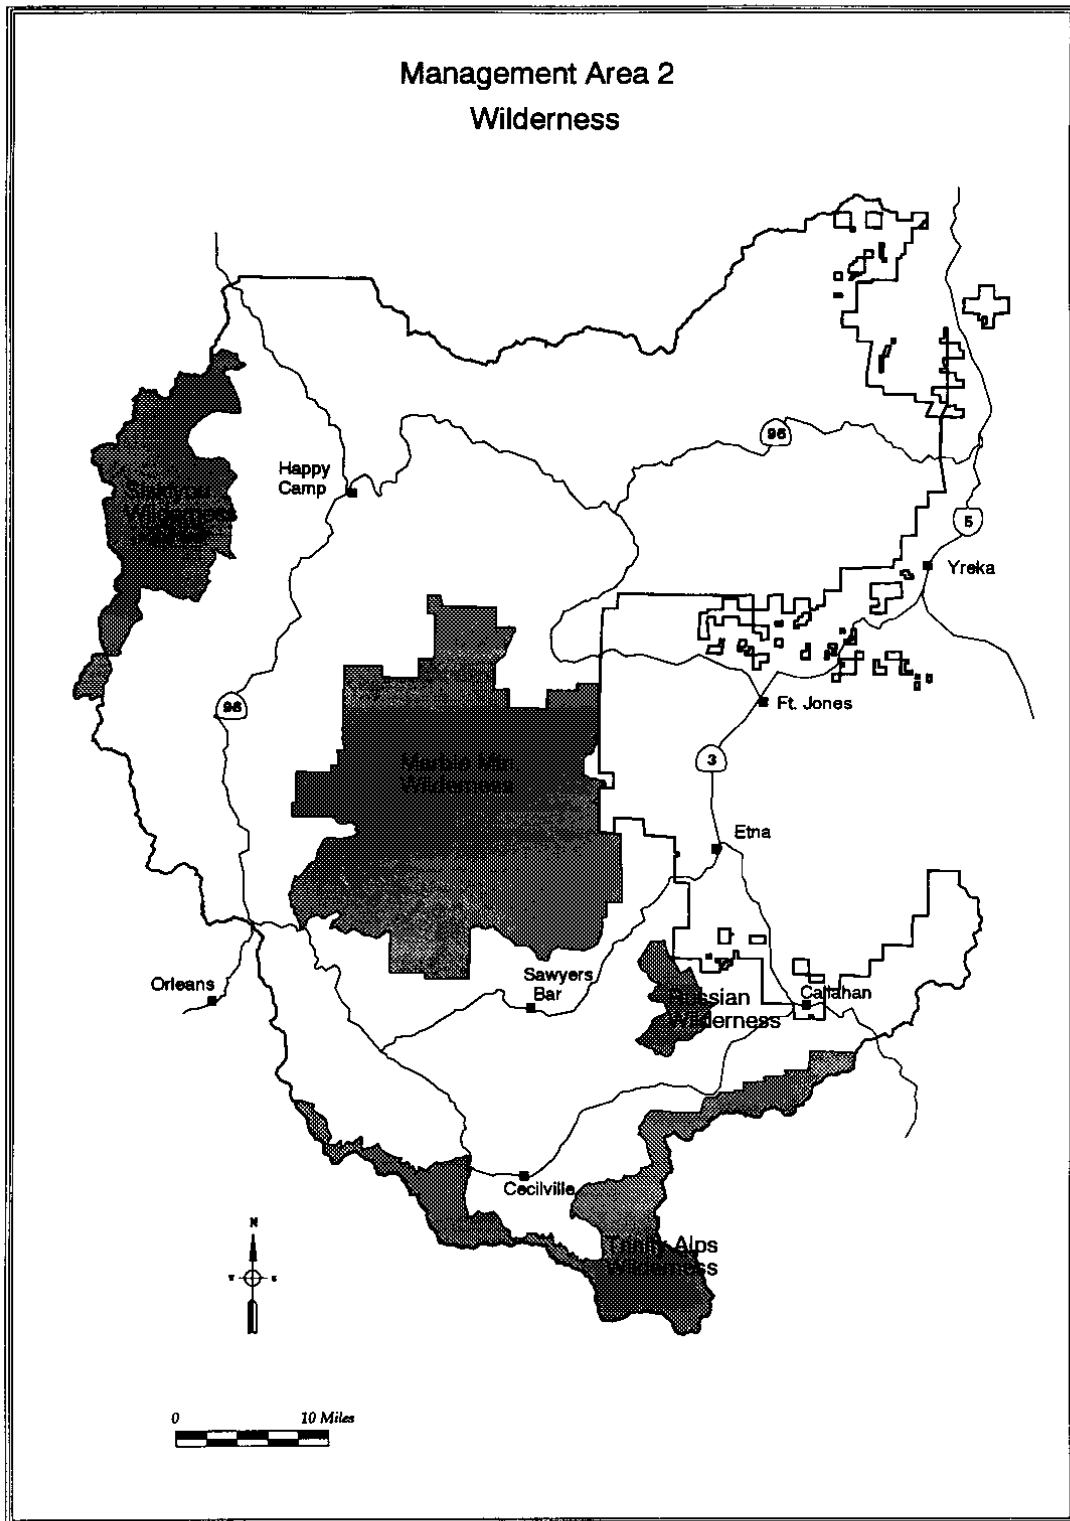

Management Area 1 Research Natural Areas

Legend

 Research Natural Areas

Klamath National Forest Vicinity

Management Area 2

Management Area 2 Wilderness

Legend

Klamath National Forest Vicinity

Management Area 3 Designated & Recommended Wild Rivers

Management Area 3 Designated & Recommended Wild Rivers

Legend

 Designated & Recommended Wild Rivers

Klamath National Forest Vicinity

Management Area 4 Butte Valley National Grassland

Legend

 Special Habitat

Klamath National Forest Vicinity

Management Area 6

Management Area 6
Managed Wildlife Area

Management Area 6 Managed Wildlife Area

Legend

 Managed Wildlife Area

 Cultural Areas

Klamath National Forest Vicinity