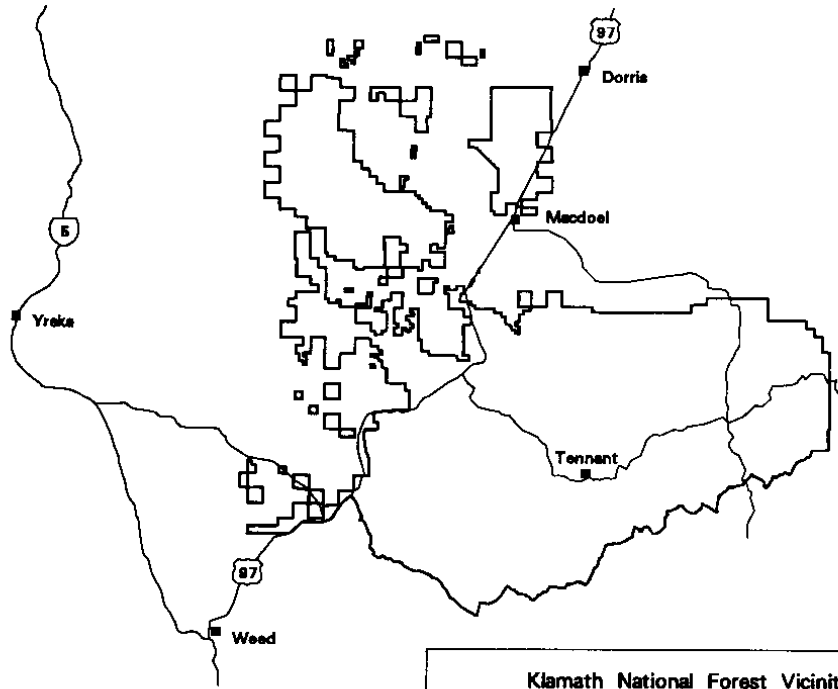

Management Area 1 Research Natural Areas

Legend

 Research Natural Areas

Klamath National Forest Vicinity

Management Area 2

Management Area 2 Wilderness

Legend

Klamath National Forest Vicinity

Management Area 3 Designated & Recommended Wild Rivers

Management Area 3 Designated & Recommended Wild Rivers

Legend

 Designated & Recommended Wild Rivers

Klamath National Forest Vicinity

Management Area 4 Butte Valley National Grassland

Legend

 Special Habitat

Klamath National Forest Vicinity

Management Area 6

Management Area 6
Managed Wildlife Area

Management Area 6 Managed Wildlife Area

Legend

 Managed Wildlife Area

 Cultural Areas

Klamath National Forest Vicinity