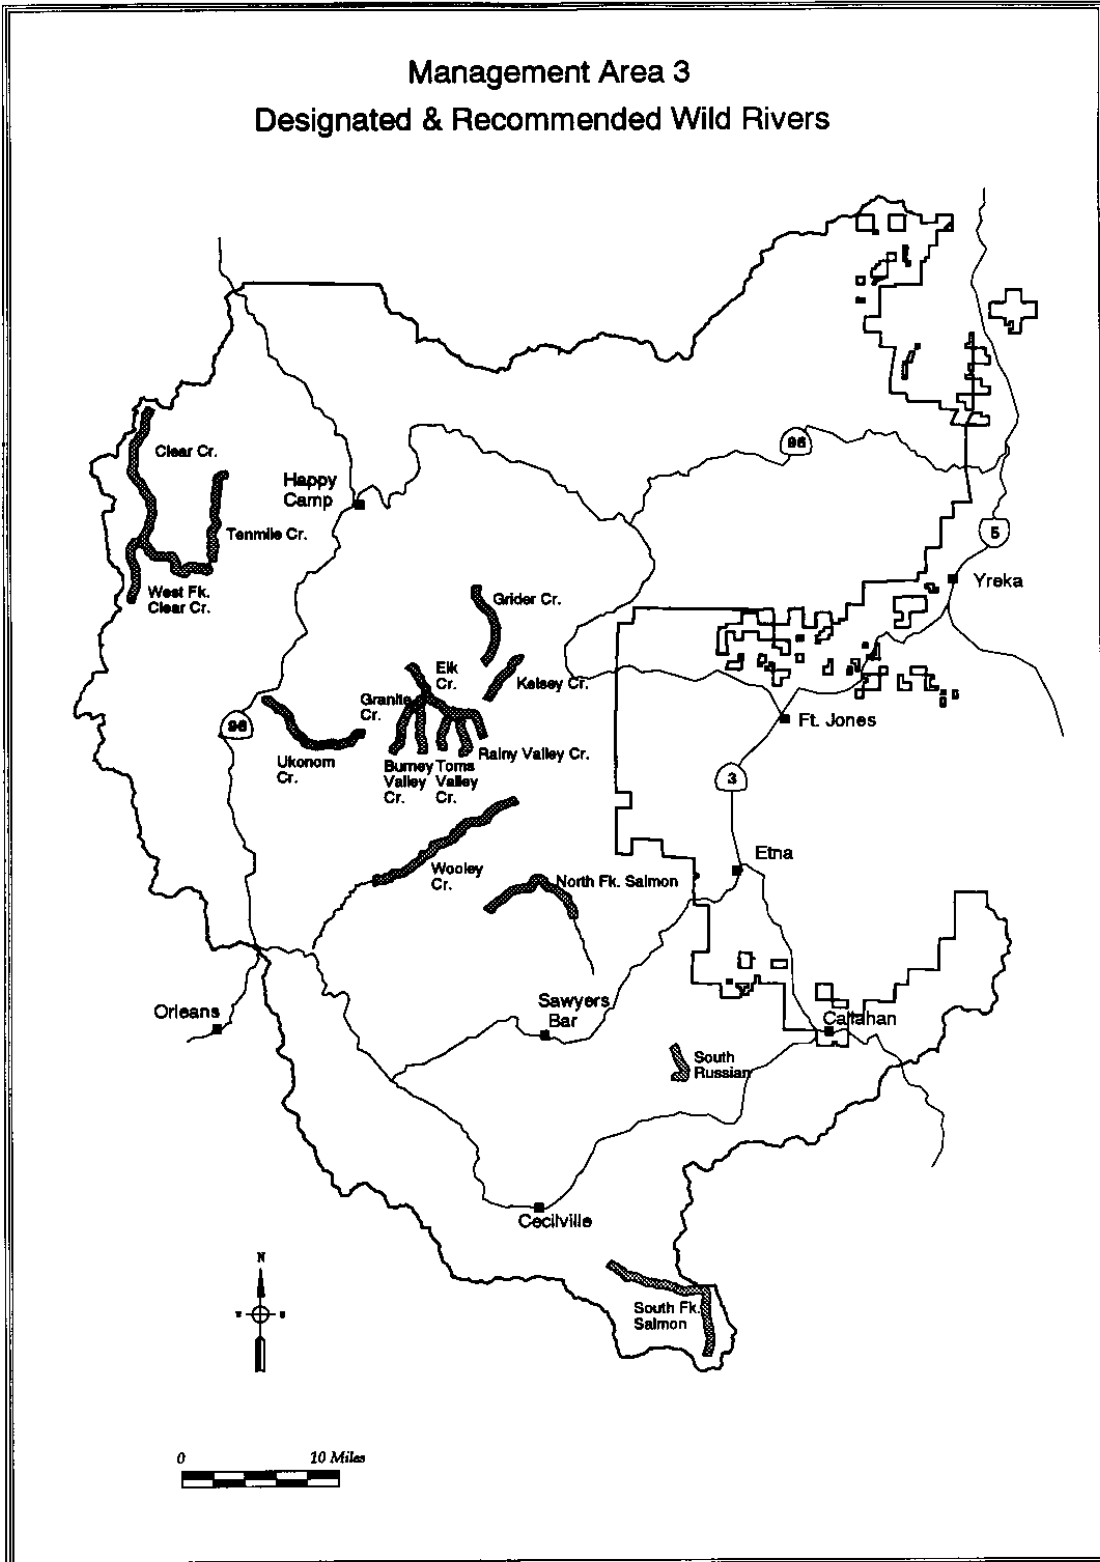

Management Area 1 Research Natural Areas

Legend

 Research Natural Areas

Klamath National Forest Vicinity

Management Area 2

Management Area 2 Wilderness

Legend

Klamath National Forest Vicinity

Management Area 3 Designated & Recommended Wild Rivers

Management Area 3 Designated & Recommended Wild Rivers

Legend

 Designated & Recommended Wild Rivers

Klamath National Forest Vicinity

Management Area 4 Butte Valley National Grassland

Legend

 Special Habitat

Klamath National Forest Vicinity

Management Area 6

Management Area 6
Managed Wildlife Area

Management Area 6 Managed Wildlife Area

Legend

 Managed Wildlife Area

 Cultural Areas

Klamath National Forest Vicinity