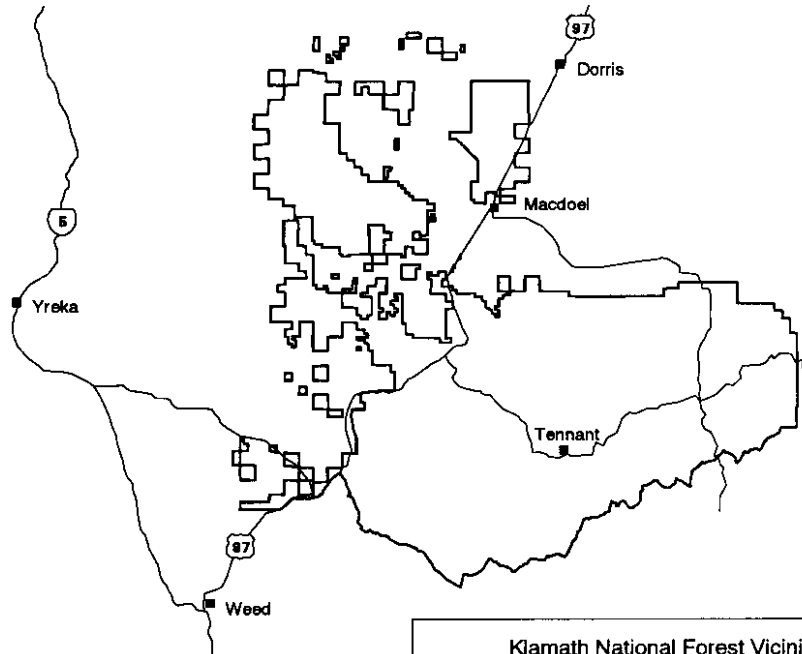

Management Area 1 Research Natural Areas

Legend

 Research Natural Areas

Klamath National Forest Vicinity

Management Area 2

Management Area 2 Wilderness

Legend

Klamath National Forest Vicinity

Management Area 3 Designated & Recommended Wild Rivers

Management Area 3 Designated & Recommended Wild Rivers

Legend

 Designated & Recommended Wild Rivers

Klamath National Forest Vicinity

Management Area 4 Butte Valley National Grassland

Legend

 Special Habitat

Klamath National Forest Vicinity

Management Area 6

Management Area 6
Managed Wildlife Area

Management Area 6 Managed Wildlife Area

Legend

 Managed Wildlife Area

 Cultural Areas

Klamath National Forest Vicinity