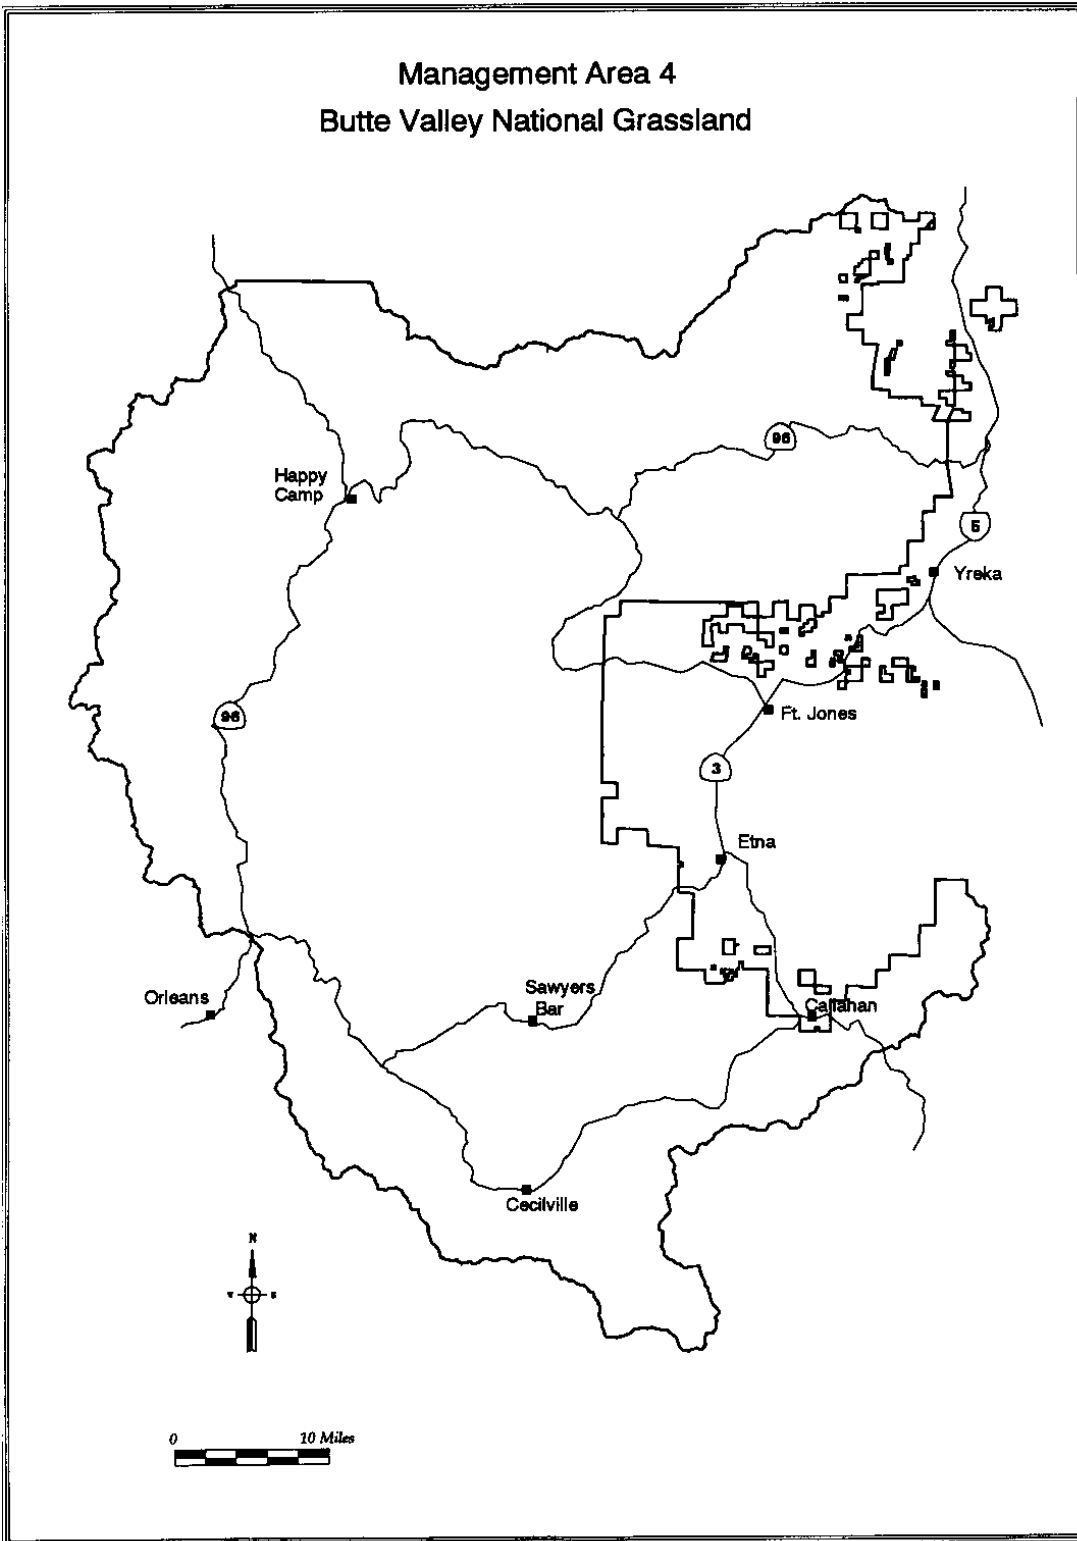

Management Area 1 Research Natural Areas

Legend

 Research Natural Areas

Klamath National Forest Vicinity

Management Area 2

Management Area 2 Wilderness

Legend

Klamath National Forest Vicinity

Management Area 3 Designated & Recommended Wild Rivers

Management Area 3 Designated & Recommended Wild Rivers

Legend

 Designated & Recommended Wild Rivers

Klamath National Forest Vicinity

Management Area 4 Butte Valley National Grassland

Legend

 Special Habitat

Klamath National Forest Vicinity

Management Area 6

Management Area 6
Managed Wildlife Area

Management Area 6 Managed Wildlife Area

Legend

 Managed Wildlife Area

 Cultural Areas

Klamath National Forest Vicinity