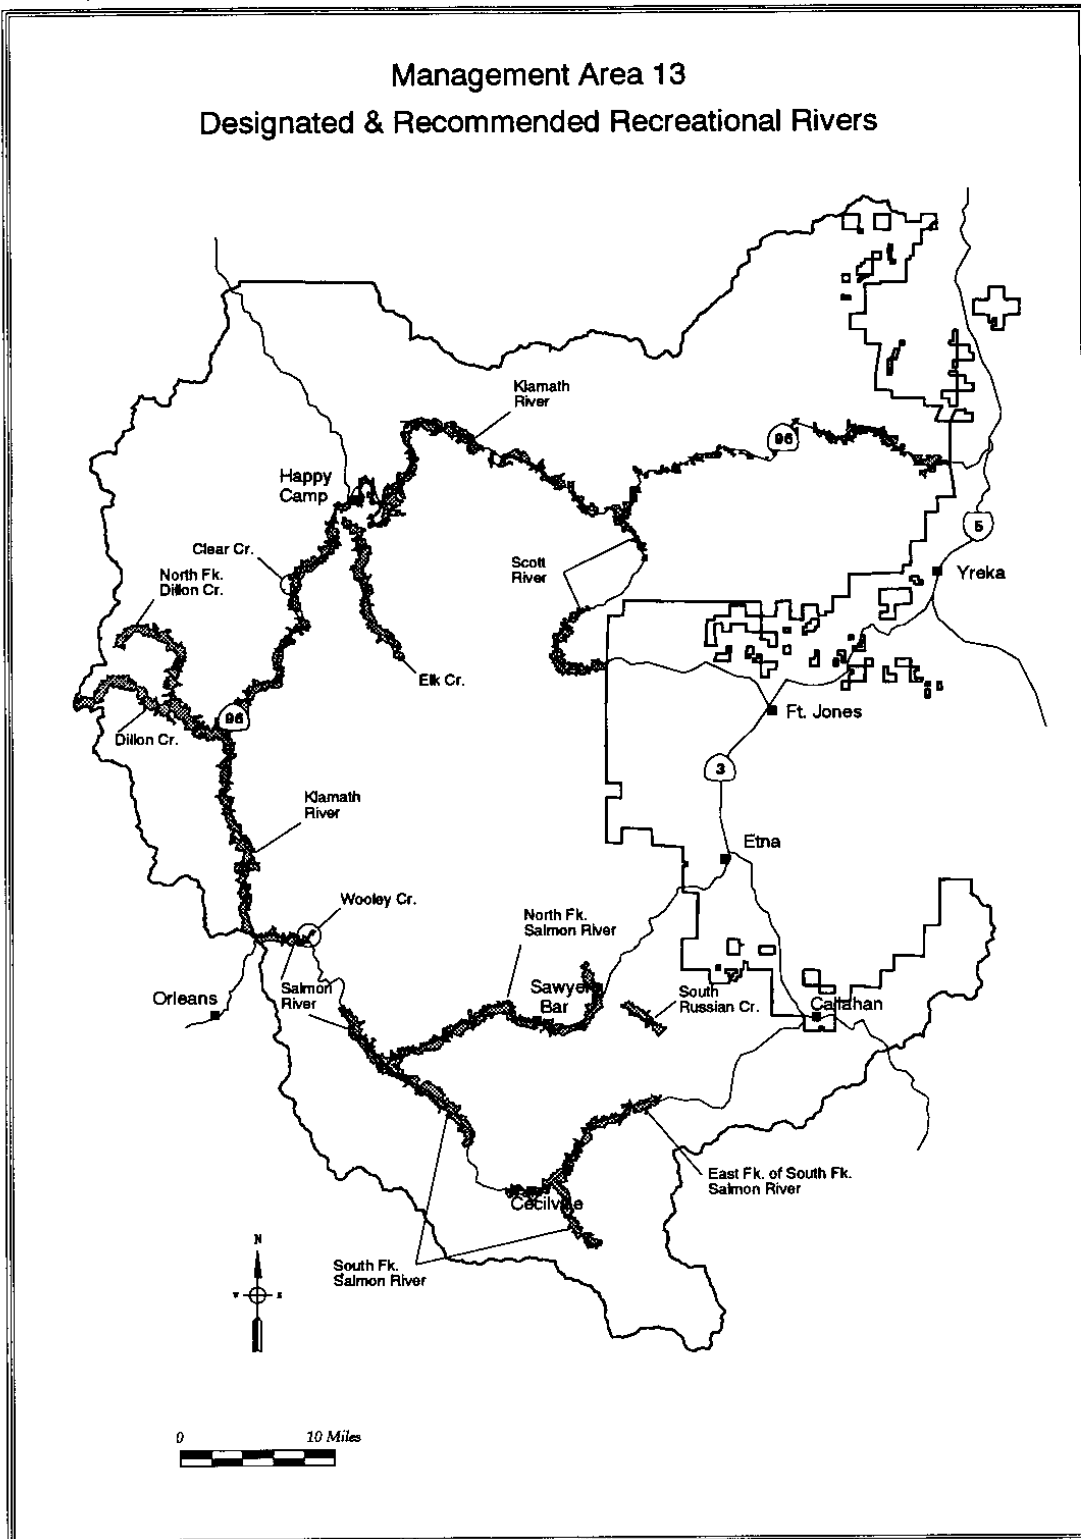

Legend

 Retention VQO

Klamath National Forest Vicinity

Management Area 12 Designated & Recommended Scenic Rivers

Management Area 12 Designated & Recommended Scenic Rivers

Legend

■ Designated & Recommended Scenic Rivers

Management Area 13 Designated & Recommended Recreational Rivers

Management Area 13 Designated & Recommended Recreational Rivers

Legend

 Designated & Recommended Recreational Rivers

Klamath National Forest Vicinity

Management Area 14 Winter Range

Legend

Klamath National Forest Vicinity

Management Area 15

Management Area 15 Partial Retention VQO

Legend

 Partial Retention VQO

Klamath National Forest Vicinity

Management Area 16 Forage

Legend

Klamath National Forest Vicinity

Management Area 17 General Forest

Legend

 General Forest

Klamath National Forest Vicinity