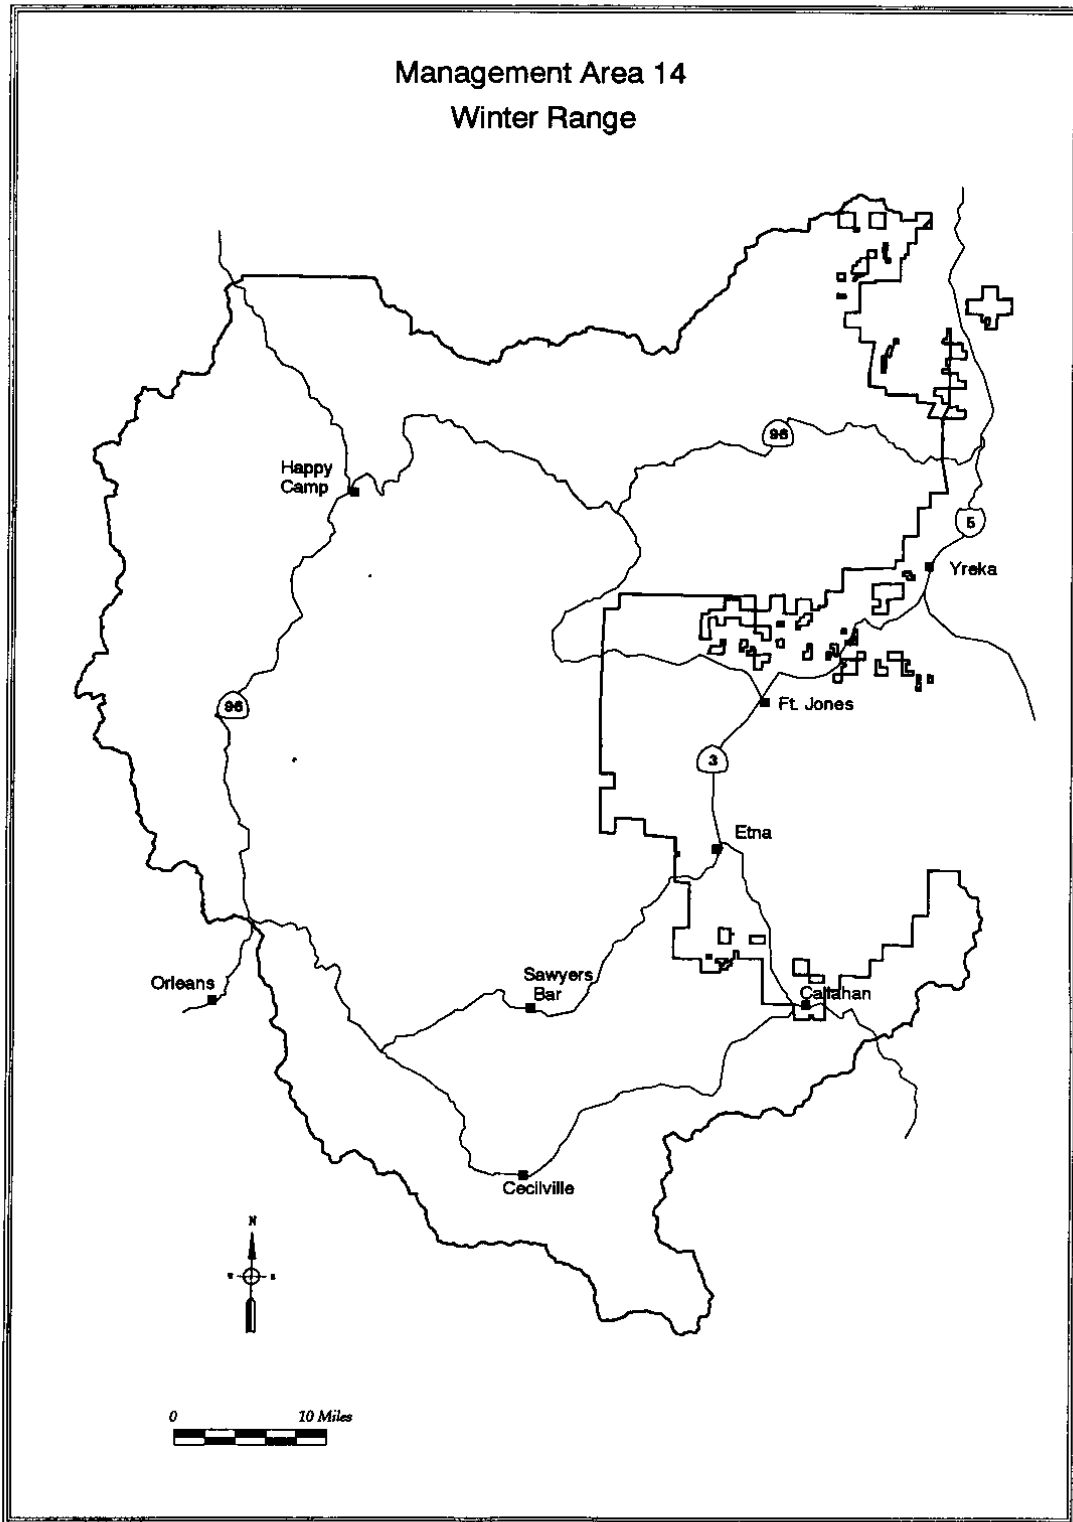

Management Area 13 Designated & Recommended Recreational Rivers

Management Area 13 Designated & Recommended Recreational Rivers

Legend

 Designated & Recommended Recreational Rivers

Klamath National Forest Vicinity

Management Area 14 Winter Range

Legend

Klamath National Forest Vicinity

Management Area 15

Management Area 15 Partial Retention VQO

Legend

 Partial Retention VQO

Klamath National Forest Vicinity

Management Area 16 Forage

Legend

Klamath National Forest Vicinity

Management Area 17 General Forest

Legend

 General Forest

Klamath National Forest Vicinity