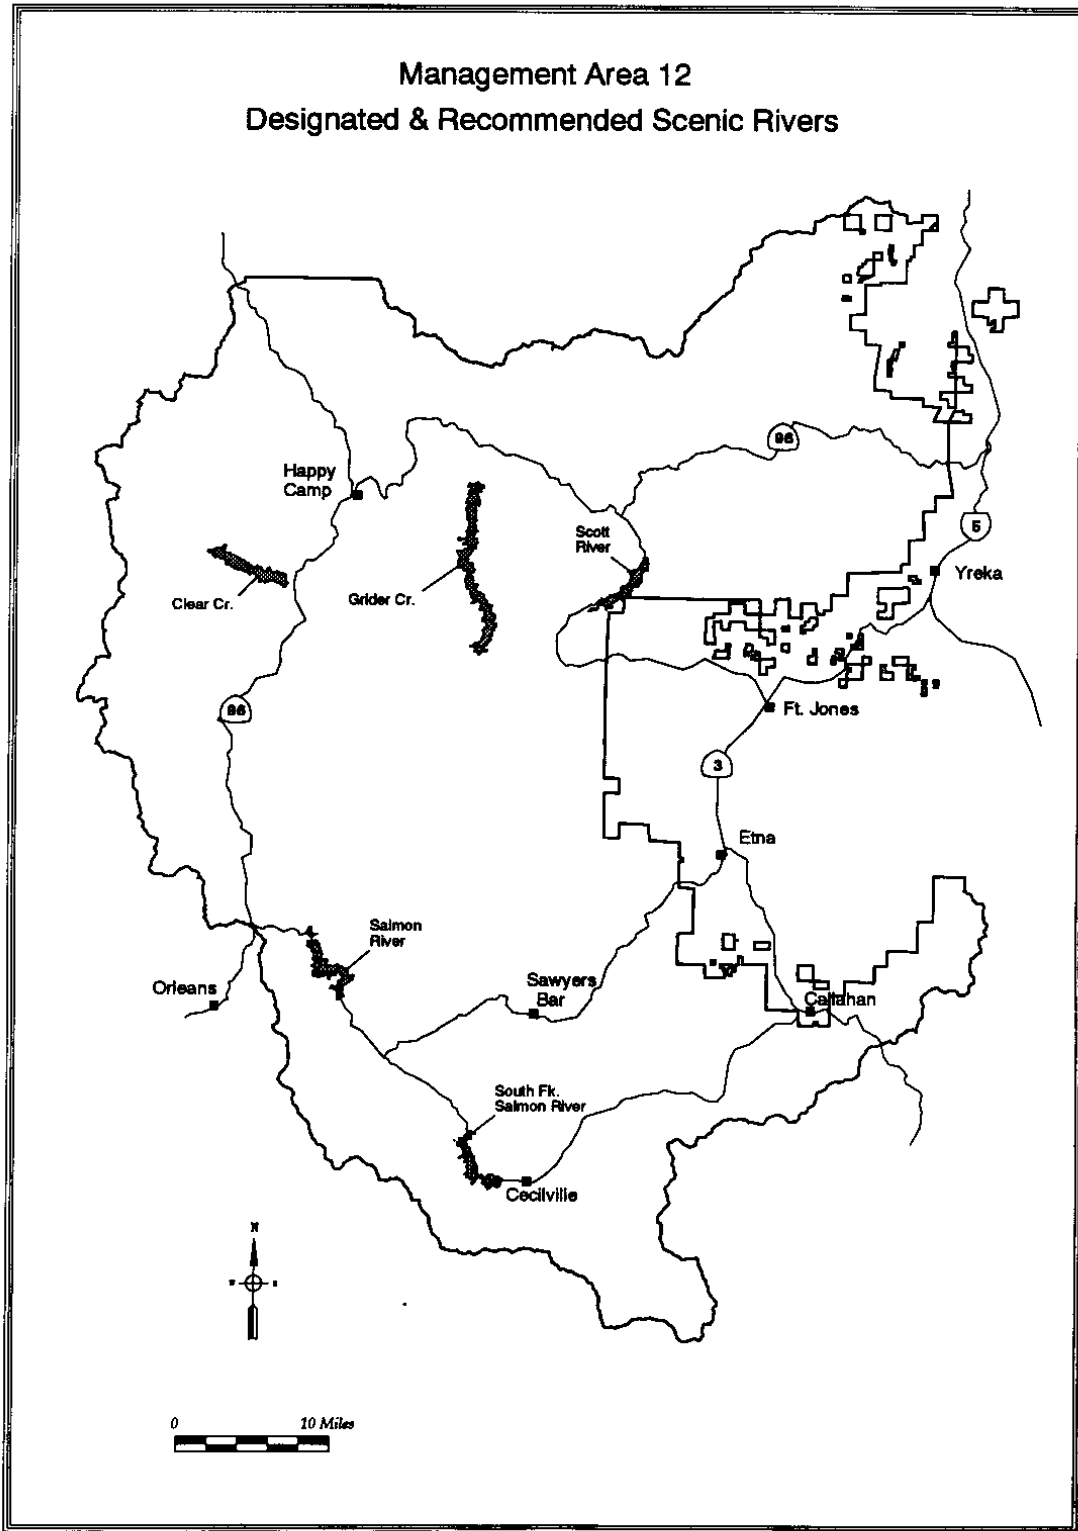

Management Area 9 Backcountry Areas (Semi-Primitive Non-Motorized)

Legend

Klamath National Forest Vicinity

Management Area 10 Riparian Reserves

Management Area 11 Retention VQO

Management Area 11 Retention VQO

Legend

 Retention VQO

Klamath National Forest Vicinity

Management Area 12 Designated & Recommended Scenic Rivers

Management Area 12 Designated & Recommended Scenic Rivers

Legend

■ Designated & Recommended Scenic Rivers

Management Area 14 Winter Range

Legend

Klamath National Forest Vicinity

Management Area 15

Management Area 15 Partial Retention VQO

Legend

 Partial Retention VQO

Klamath National Forest Vicinity

Management Area 16 Forage

Legend

Klamath National Forest Vicinity

Management Area 17 General Forest

Legend

 General Forest

Klamath National Forest Vicinity