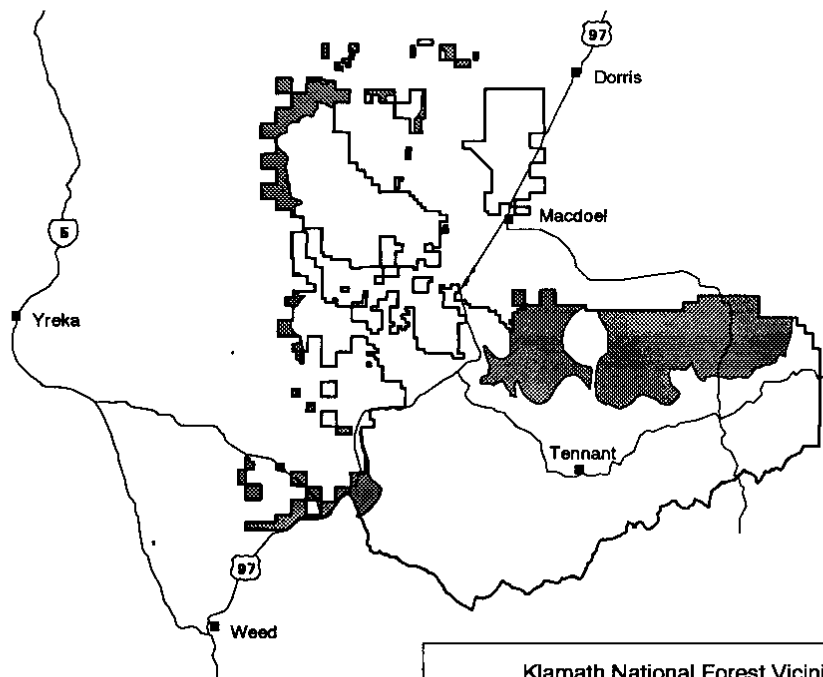

Legend

 Retention VQO

Klamath National Forest Vicinity

Management Area 12 Designated & Recommended Scenic Rivers

Management Area 12 Designated & Recommended Scenic Rivers

Legend

■ Designated & Recommended Scenic Rivers

Management Area 13 Designated & Recommended Recreational Rivers

Management Area 13 Designated & Recommended Recreational Rivers

Legend

 Designated & Recommended Recreational Rivers

Klamath National Forest Vicinity

Management Area 14 Winter Range

Legend

Klamath National Forest Vicinity

Management Area 15

Management Area 15 Partial Retention VQO

Legend

 Partial Retention VQO

Klamath National Forest Vicinity

Management Area 16 Forage

Legend

Klamath National Forest Vicinity

Management Area 17 General Forest

Legend

 General Forest

Klamath National Forest Vicinity