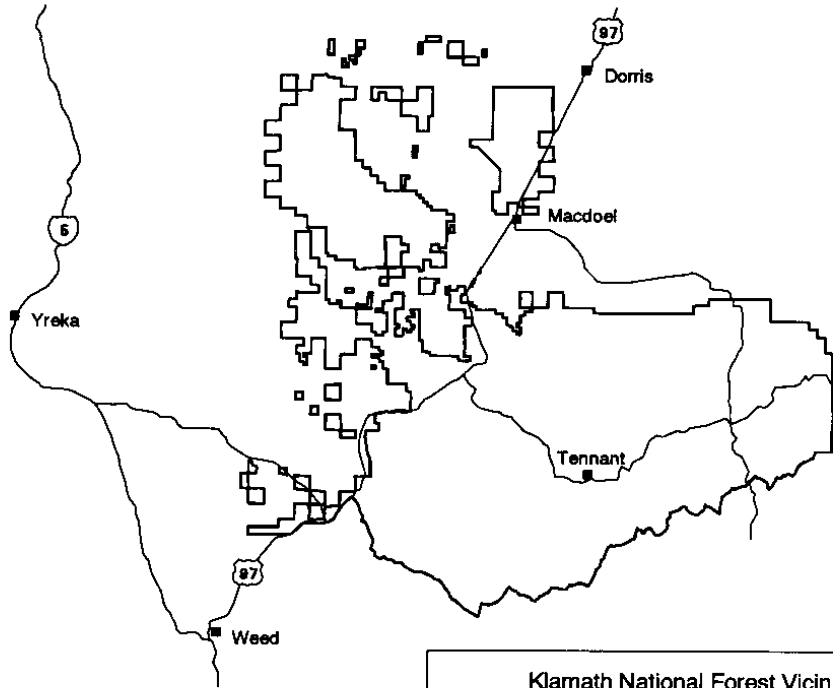

Legend

 Retention VQO

Klamath National Forest Vicinity

Management Area 12 Designated & Recommended Scenic Rivers

Management Area 12 Designated & Recommended Scenic Rivers

Legend

■ Designated & Recommended Scenic Rivers

Management Area 13 Designated & Recommended Recreational Rivers

Management Area 13 Designated & Recommended Recreational Rivers

Legend

 Designated & Recommended Recreational Rivers

Klamath National Forest Vicinity

Management Area 14 Winter Range

Legend

Klamath National Forest Vicinity

Management Area 15

Management Area 15 Partial Retention VQO

Legend

 Partial Retention VQO

Klamath National Forest Vicinity

Management Area 16 Forage

Legend

Klamath National Forest Vicinity

Management Area 17 General Forest

Legend

 General Forest

Klamath National Forest Vicinity