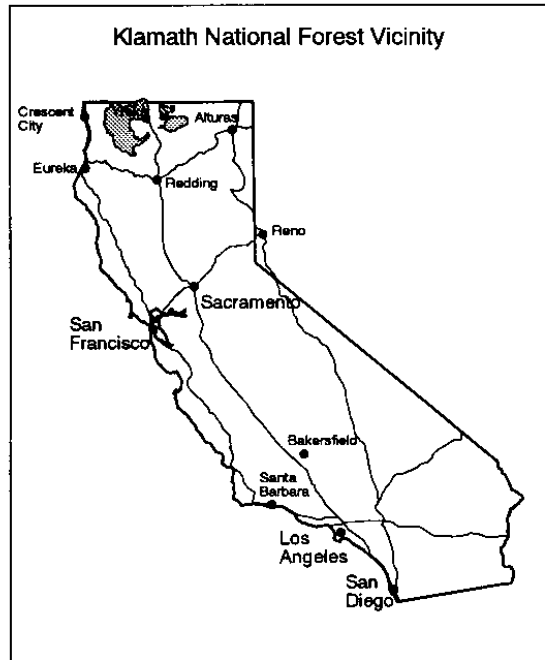

Legend

 Retention VQO

Klamath National Forest Vicinity

Management Area 12 Designated & Recommended Scenic Rivers

Management Area 12 Designated & Recommended Scenic Rivers

Legend

■ Designated & Recommended Scenic Rivers

Management Area 13 Designated & Recommended Recreational Rivers

Management Area 13 Designated & Recommended Recreational Rivers

Legend

 Designated & Recommended Recreational Rivers

Klamath National Forest Vicinity