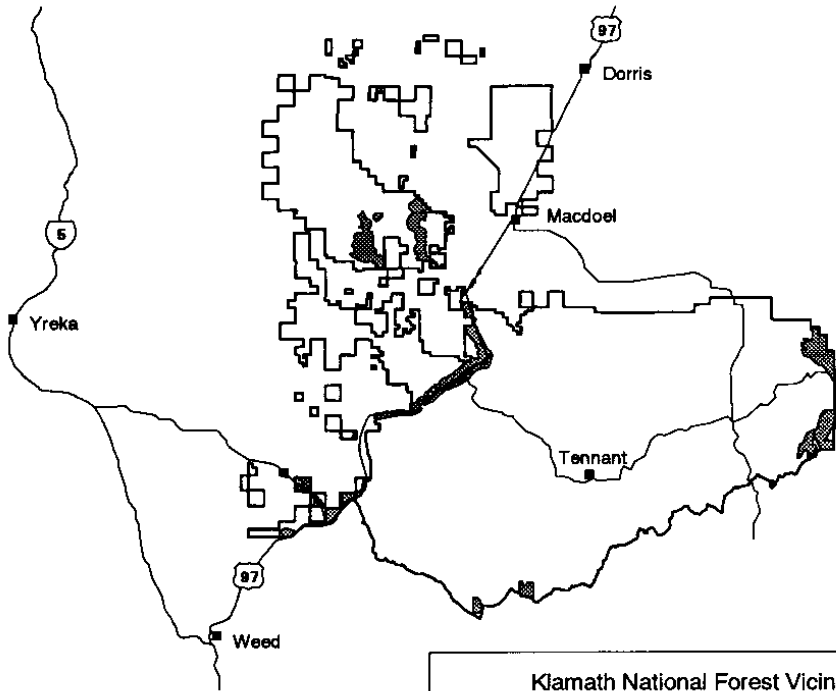

Management Area 9 Backcountry Areas (Semi-Primitive Non-Motorized)

Legend

Klamath National Forest Vicinity

Management Area 10 Riparian Reserves

Management Area 11 Retention VQO

Management Area 11 Retention VQO

Legend

 Retention VQO

Klamath National Forest Vicinity

Management Area 12 Designated & Recommended Scenic Rivers

Management Area 12 Designated & Recommended Scenic Rivers

Legend

■ Designated & Recommended Scenic Rivers

Management Area 13 Designated & Recommended Recreational Rivers

Management Area 13 Designated & Recommended Recreational Rivers

Legend

 Designated & Recommended Recreational Rivers

Klamath National Forest Vicinity

Management Area 16 Forage

Legend

Klamath National Forest Vicinity

Management Area 17 General Forest

Legend

 General Forest

Klamath National Forest Vicinity