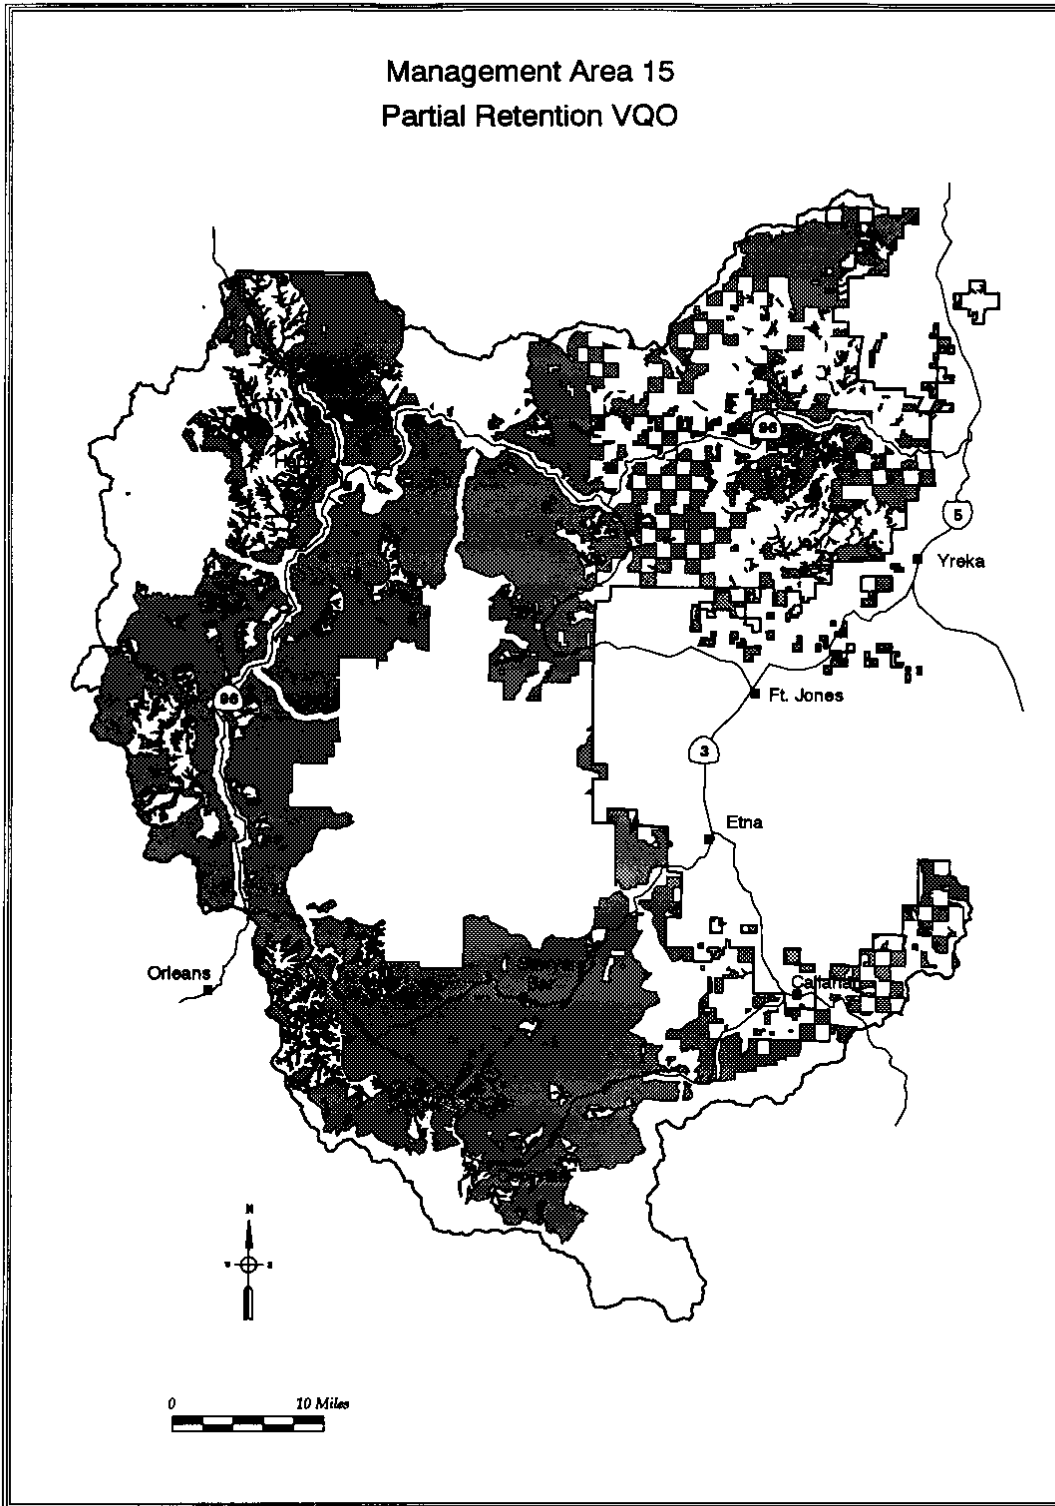

Management Area 9 Backcountry Areas (Semi-Primitive Non-Motorized)

Legend

Klamath National Forest Vicinity

Management Area 10 Riparian Reserves

Management Area 11 Retention VQO

Management Area 11 Retention VQO

Management Area 14 Winter Range

Legend

Klamath National Forest Vicinity

Management Area 15

Management Area 15 Partial Retention VQO

Legend

 Partial Retention VQO

Klamath National Forest Vicinity

Management Area 16 Forage

Legend

Klamath National Forest Vicinity

Management Area 17 General Forest

Legend

 General Forest

Klamath National Forest Vicinity