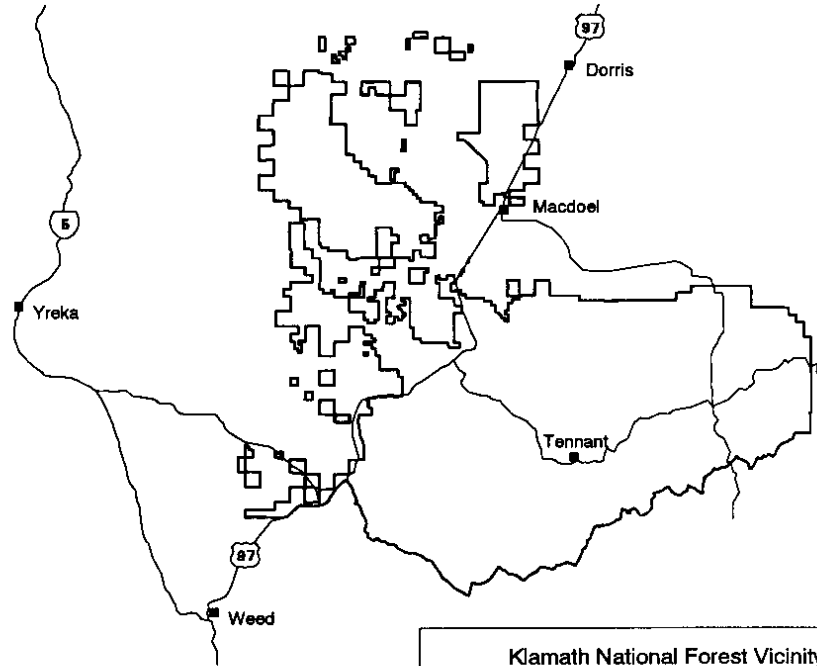

Management Area 9 Backcountry Areas (Semi-Primitive Non-Motorized)

Legend

Klamath National Forest Vicinity

Management Area 10 Riparian Reserves

Management Area 11 Retention VQO

Management Area 11 Retention VQO

Legend

 Retention VQO

Klamath National Forest Vicinity

Management Area 12 Designated & Recommended Scenic Rivers

Management Area 12 Designated & Recommended Scenic Rivers

Legend

■ Designated & Recommended Scenic Rivers

Management Area 13 Designated & Recommended Recreational Rivers

Management Area 13 Designated & Recommended Recreational Rivers

Legend

 Designated & Recommended Recreational Rivers

Klamath National Forest Vicinity

Management Area 16 Forage

Legend

Klamath National Forest Vicinity

Management Area 17 General Forest

Legend

 General Forest

Klamath National Forest Vicinity