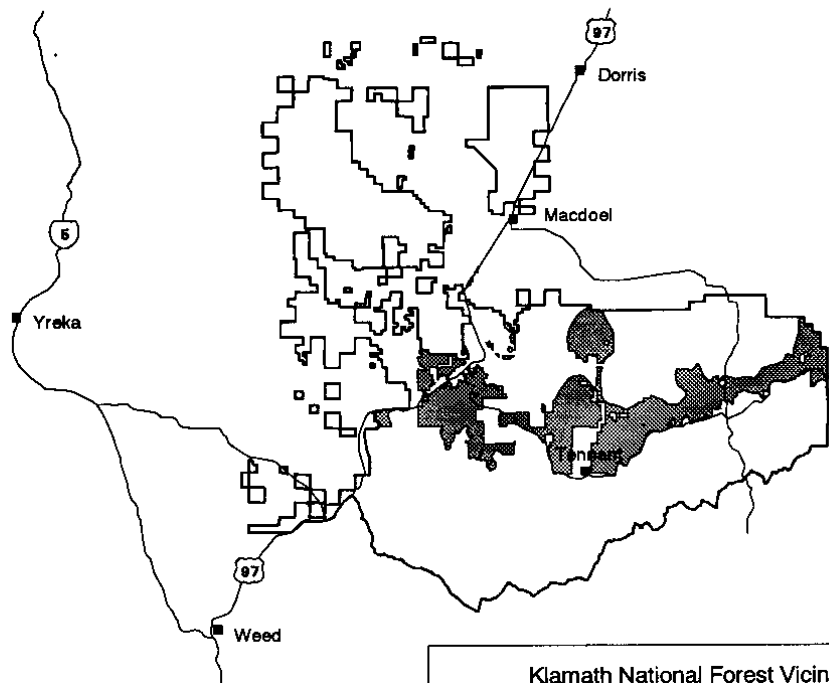

Legend

 Retention VQO

Klamath National Forest Vicinity

Management Area 12 Designated & Recommended Scenic Rivers

Management Area 12 Designated & Recommended Scenic Rivers

Legend

■ Designated & Recommended Scenic Rivers

Management Area 13 Designated & Recommended Recreational Rivers

Management Area 13 Designated & Recommended Recreational Rivers

Legend

 Designated & Recommended Recreational Rivers

Klamath National Forest Vicinity

Management Area 14 Winter Range

Legend

Klamath National Forest Vicinity

Management Area 15

Management Area 15 Partial Retention VQO

Legend

 Partial Retention VQO

Klamath National Forest Vicinity

Management Area 16 Forage

Legend

Klamath National Forest Vicinity

Management Area 17 General Forest

Legend

 General Forest

Klamath National Forest Vicinity