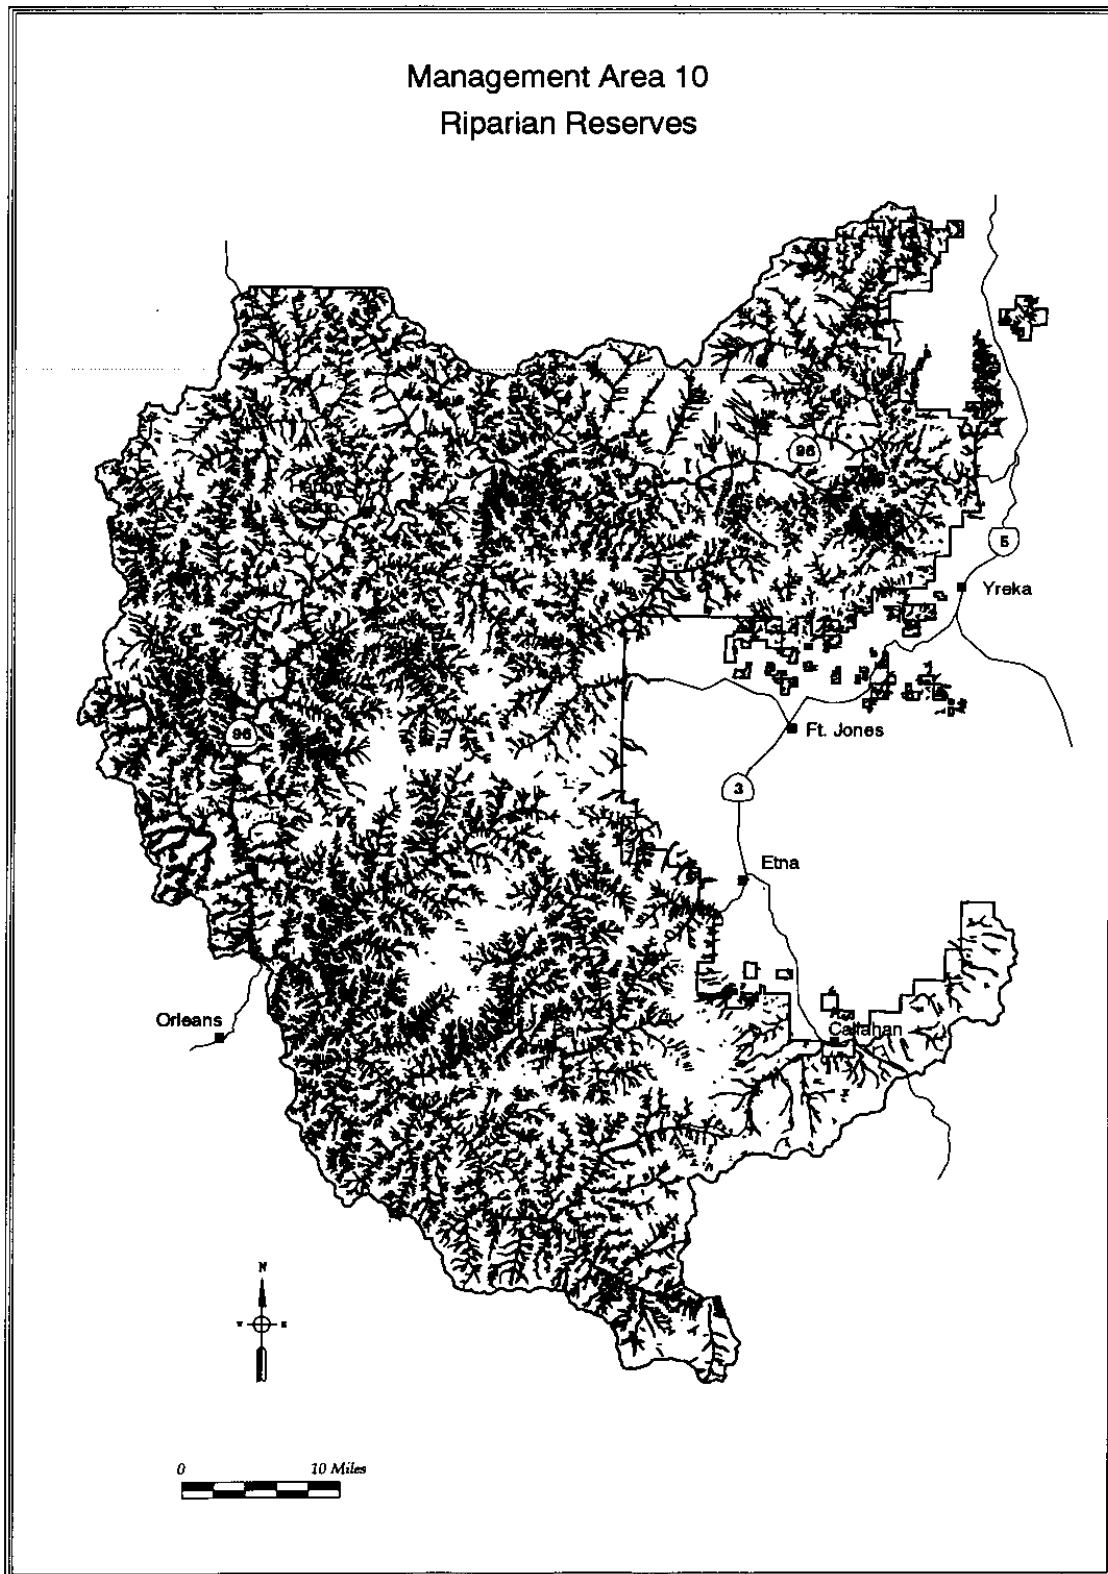

Management Area 9 Backcountry Areas (Semi-Primitive Non-Motorized)

Legend

Klamath National Forest Vicinity

Management Area 10 Riparian Reserves

Management Area 11 Retention VQO

Management Area 11 Retention VQO

Legend

 Retention VQO

Klamath National Forest Vicinity

Management Area 12 Designated & Recommended Scenic Rivers

Management Area 12 Designated & Recommended Scenic Rivers

Legend

■ Designated & Recommended Scenic Rivers

Management Area 14 Winter Range

Legend

Klamath National Forest Vicinity

Management Area 15

Management Area 15 Partial Retention VQO

Legend

 Partial Retention VQO

Klamath National Forest Vicinity