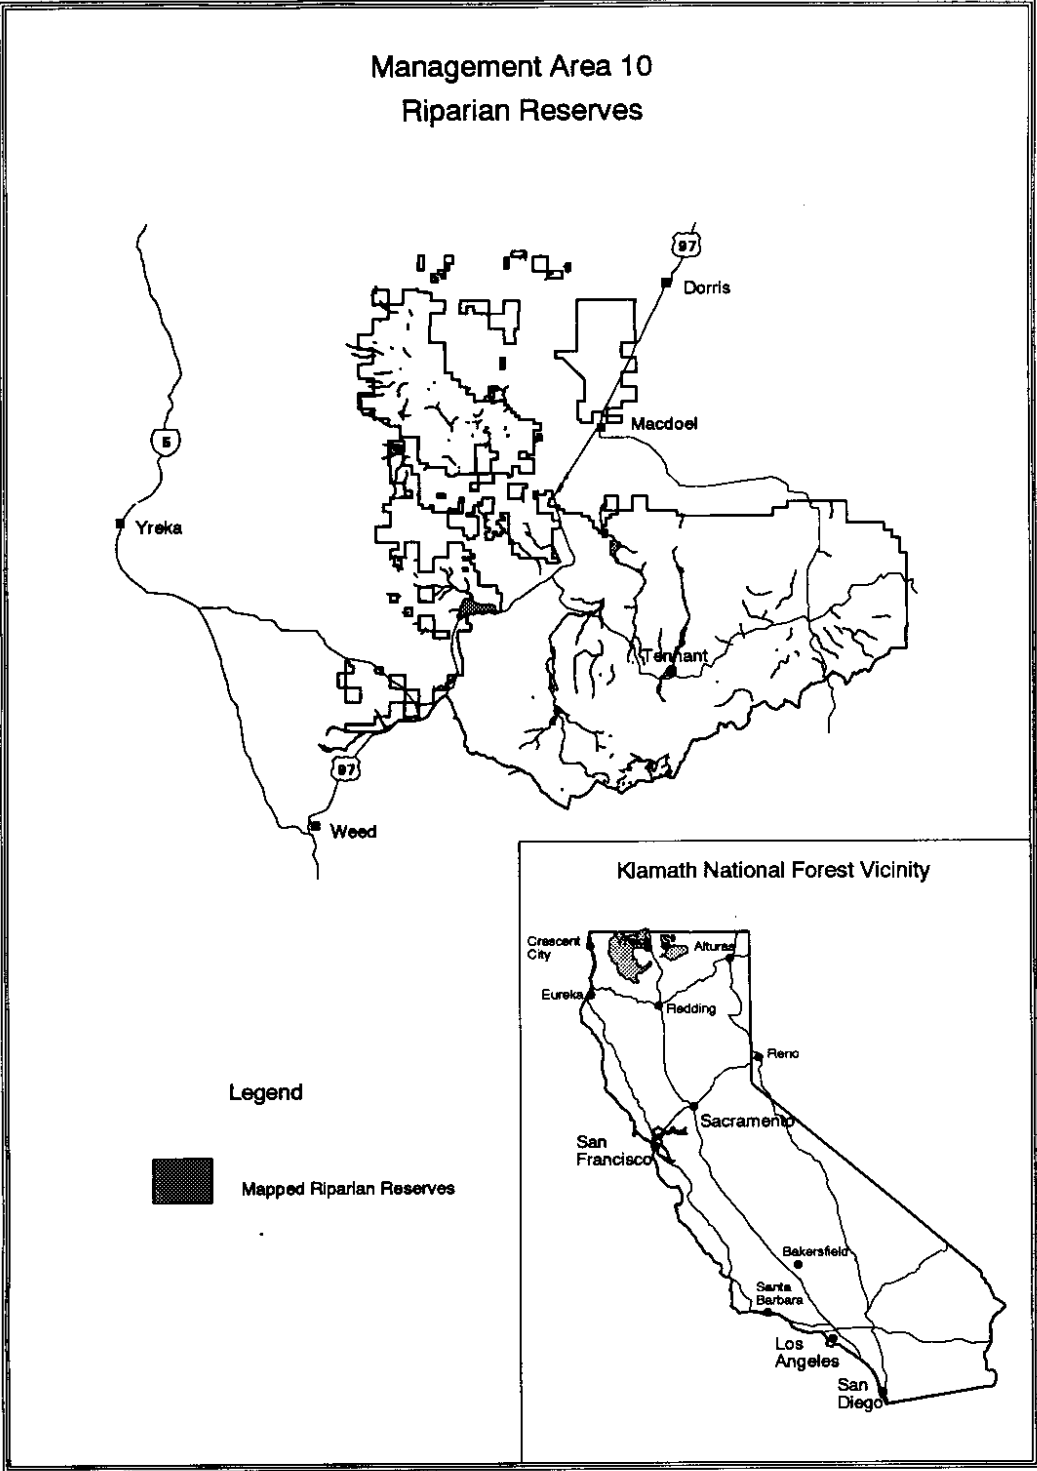

Management Area 9 Backcountry Areas (Semi-Primitive Non-Motorized)

Legend

Klamath National Forest Vicinity

Management Area 10 Riparian Reserves

Management Area 11 Retention VQO

Management Area 11 Retention VQO

Legend

 Retention VQO

Klamath National Forest Vicinity

Management Area 12 Designated & Recommended Scenic Rivers

Management Area 12 Designated & Recommended Scenic Rivers

Legend

■ Designated & Recommended Scenic Rivers

Management Area 14 Winter Range

Legend

Klamath National Forest Vicinity

Management Area 15

Management Area 15 Partial Retention VQO

Legend

 Partial Retention VQO

Klamath National Forest Vicinity

Management Area 16 Forage

Legend

Klamath National Forest Vicinity

Management Area 17 General Forest

Legend

 General Forest

Klamath National Forest Vicinity