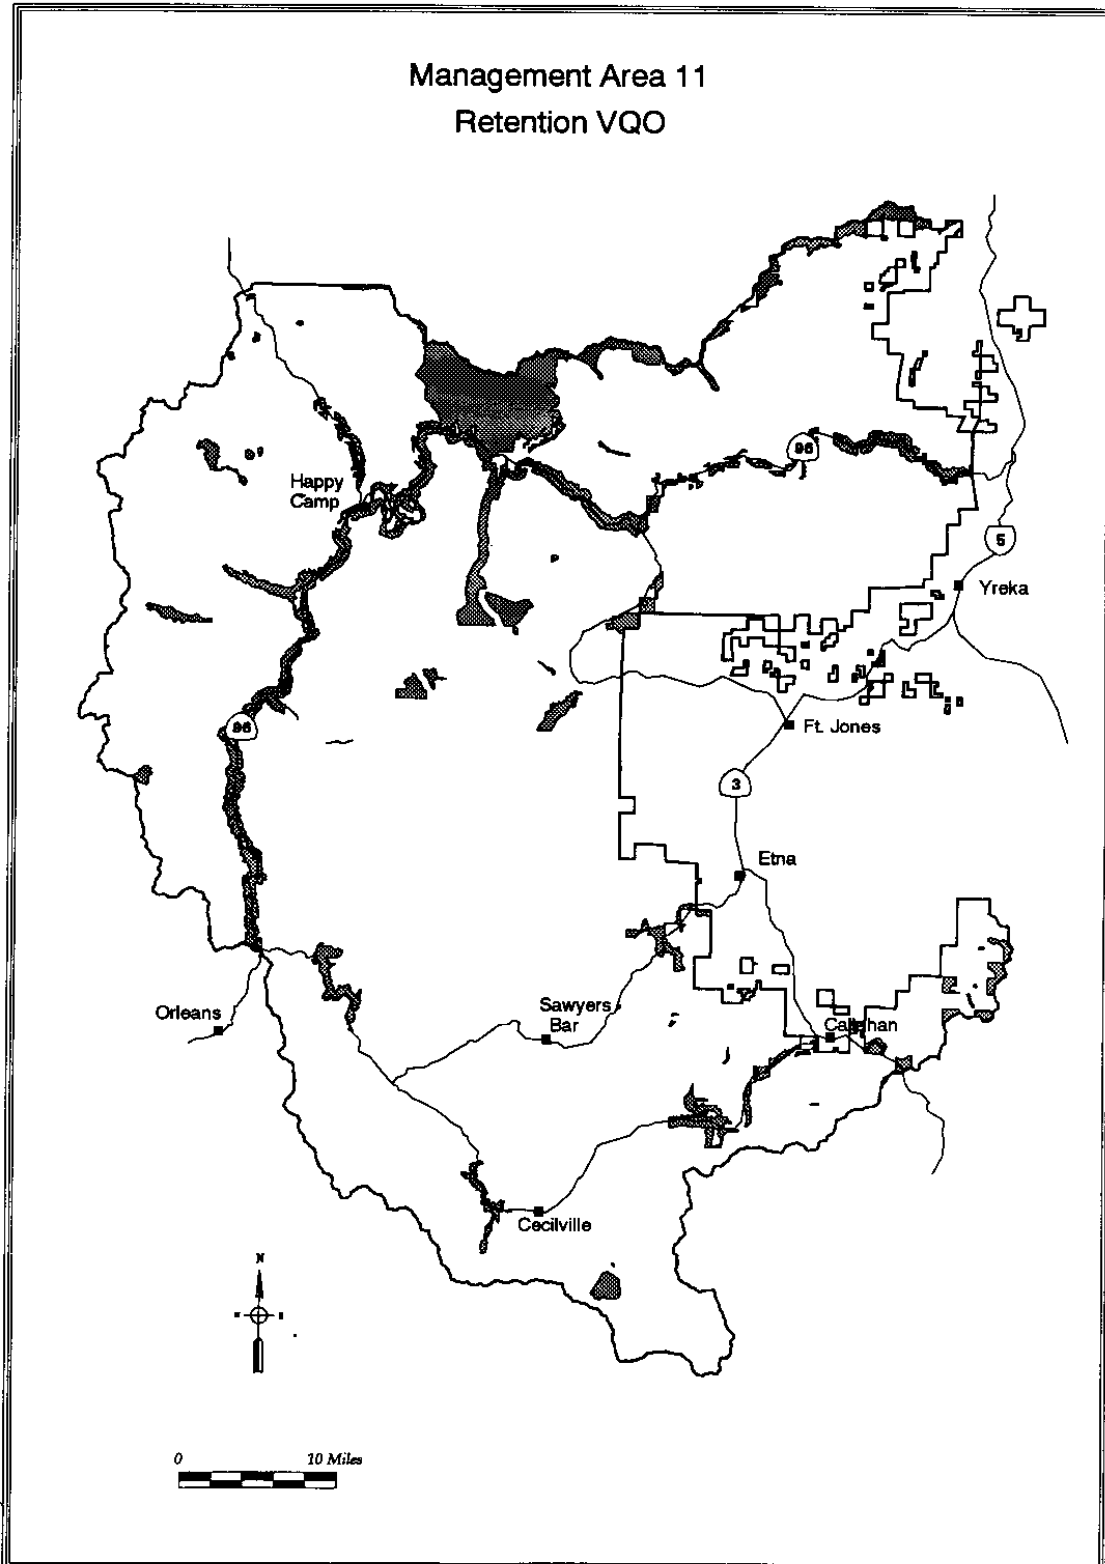

Management Area 9 Backcountry Areas (Semi-Primitive Non-Motorized)

Legend

Klamath National Forest Vicinity

Management Area 10 Riparian Reserves

Management Area 11 Retention VQO

Management Area 11 Retention VQO

Legend

 Retention VQO

Klamath National Forest Vicinity

Management Area 12 Designated & Recommended Scenic Rivers

Management Area 12 Designated & Recommended Scenic Rivers

Legend

■ Designated & Recommended Scenic Rivers

Management Area 14 Winter Range

Legend

Klamath National Forest Vicinity

Management Area 15

Management Area 15 Partial Retention VQO

Legend

 Partial Retention VQO

Klamath National Forest Vicinity