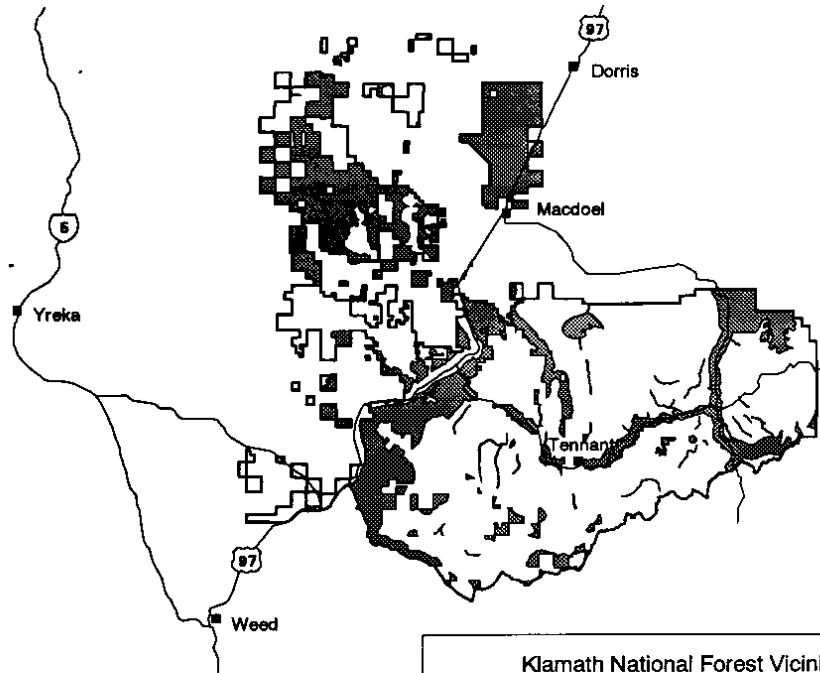

Management Area 13 Designated & Recommended Recreational Rivers

Management Area 13 Designated & Recommended Recreational Rivers

Legend

 Designated & Recommended Recreational Rivers

Klamath National Forest Vicinity

Management Area 14 Winter Range

Legend

Klamath National Forest Vicinity

Management Area 15

Management Area 15 Partial Retention VQO

Legend

 Partial Retention VQO

Klamath National Forest Vicinity

Management Area 16 Forage

Legend

Klamath National Forest Vicinity

Management Area 17 General Forest

Legend

 General Forest

Klamath National Forest Vicinity