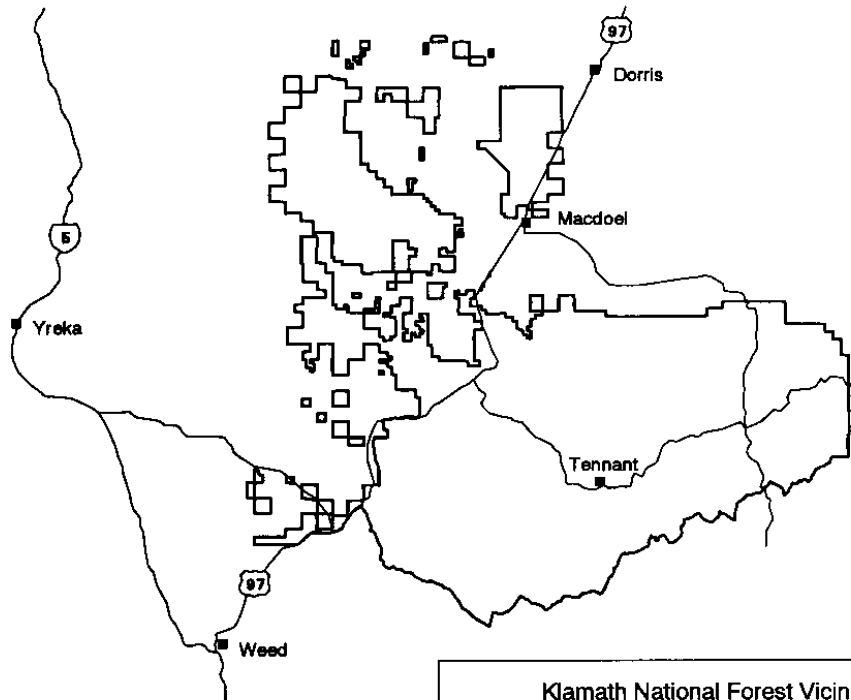

Legend

 Retention VQO

Klamath National Forest Vicinity

Management Area 12 Designated & Recommended Scenic Rivers

Management Area 12 Designated & Recommended Scenic Rivers

Legend

■ Designated & Recommended Scenic Rivers

Management Area 13 Designated & Recommended Recreational Rivers

Management Area 13 Designated & Recommended Recreational Rivers

Legend

 Designated & Recommended Recreational Rivers

Klamath National Forest Vicinity

Management Area 14 Winter Range

Legend

Klamath National Forest Vicinity

Management Area 15

Management Area 15 Partial Retention VQO

Legend

 Partial Retention VQO

Klamath National Forest Vicinity

Management Area 16 Forage

Legend

Klamath National Forest Vicinity

Management Area 17 General Forest

Legend

 General Forest

Klamath National Forest Vicinity