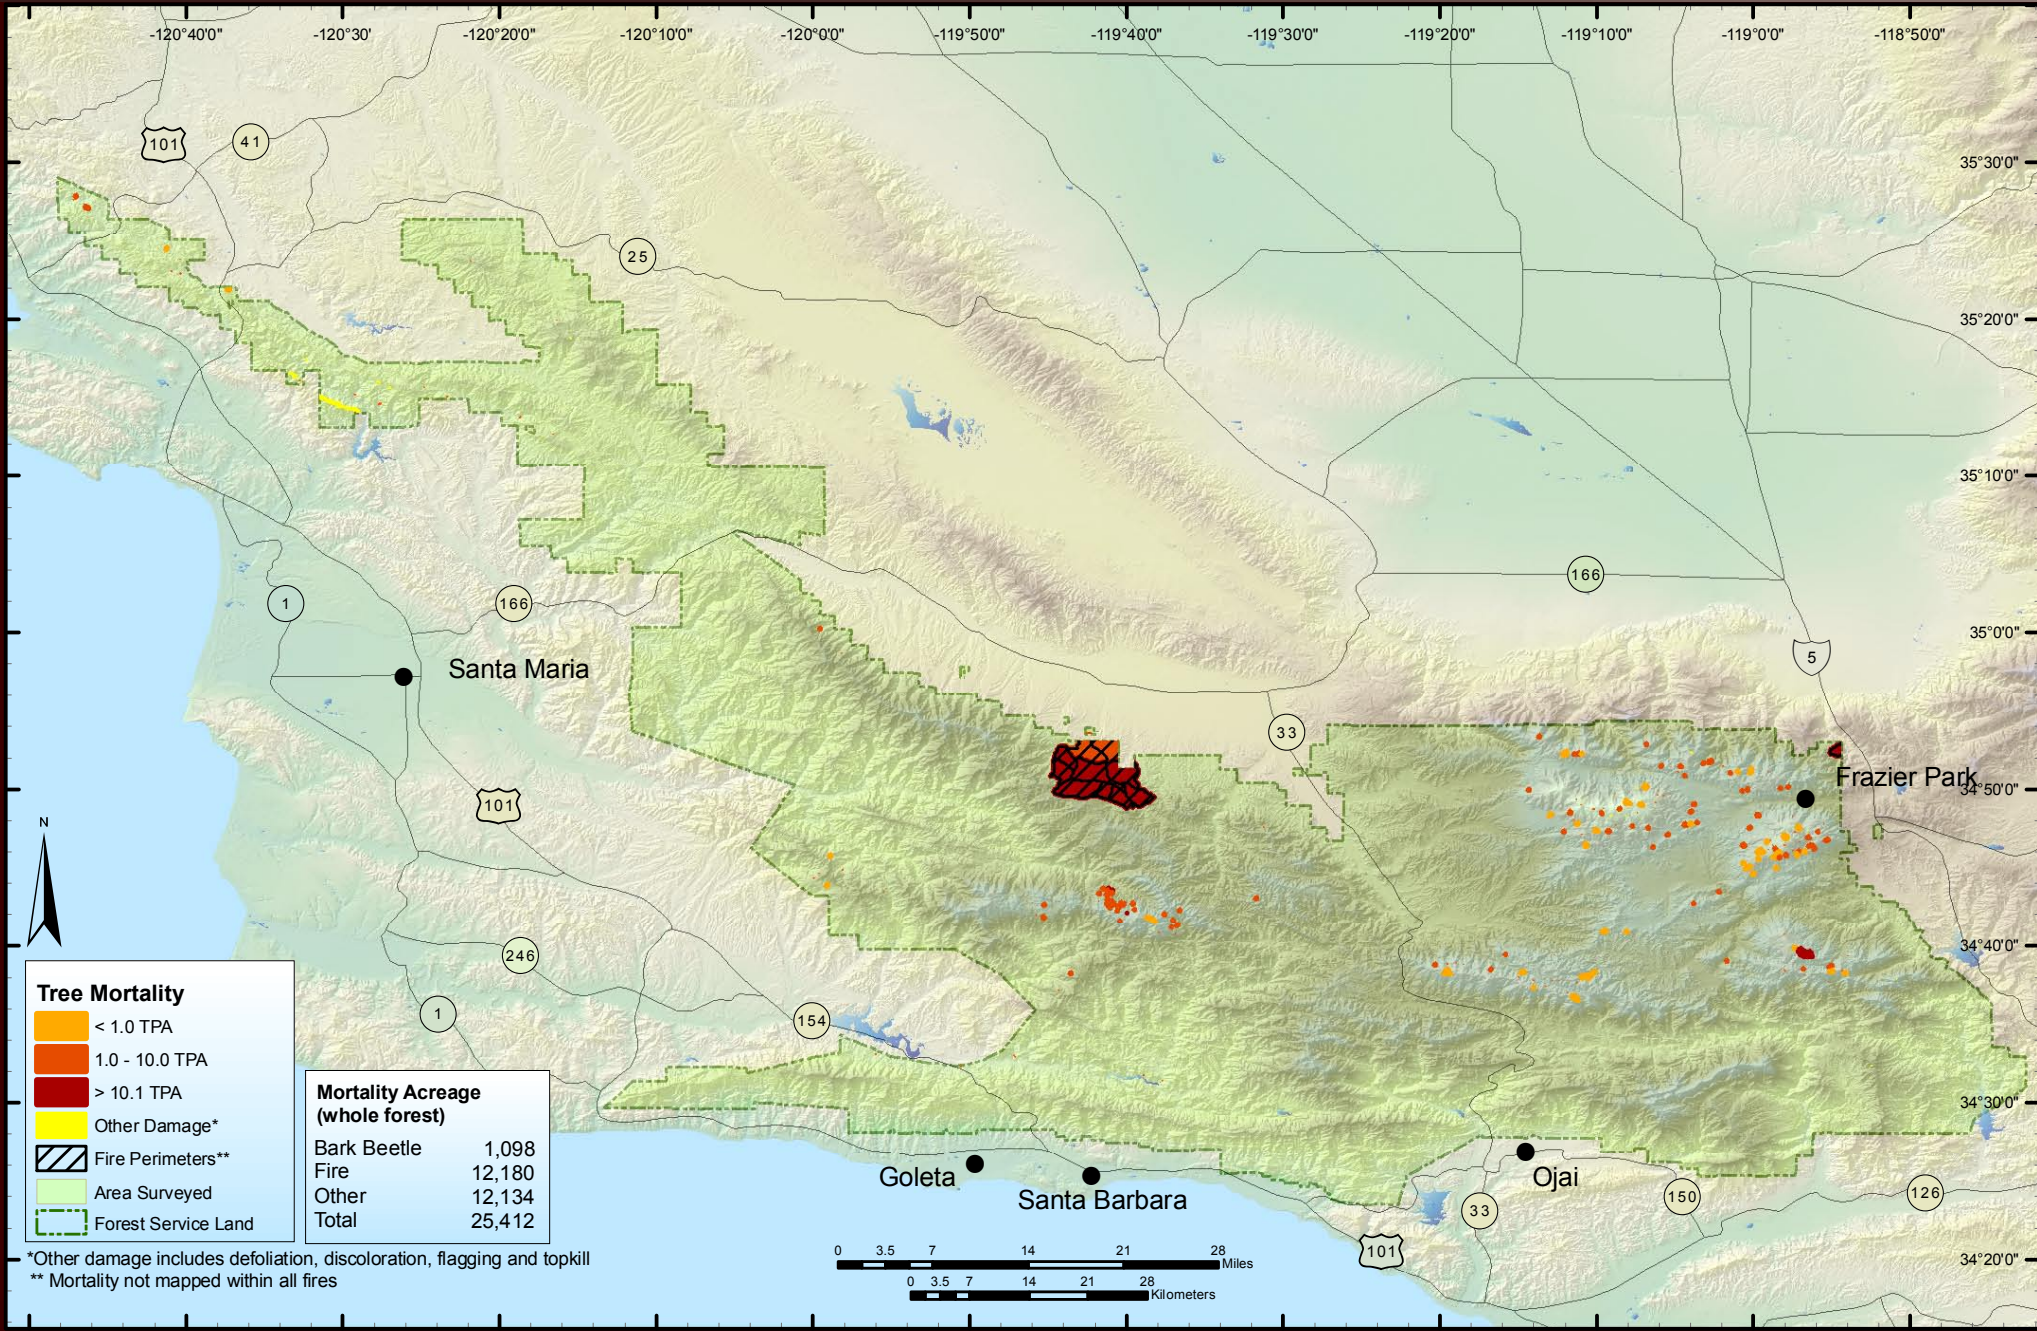

2006 Aerial Survey Results: Klamath National Forest

2006 Aerial Survey Results: Lake Tahoe Basin Management Unit

2006 Aerial Survey Results: Lassen National Forest

2006 Aerial Survey Results: Lassen Volcanic National Park

2006 Aerial Survey Results: Los Padres National

2006 Aerial Survey Results: Mendocino National Forest

2006 Aerial Survey Results: Modoc National Forest

2006 Aerial Survey Results: Plumas National Forest

2006 Aerial Survey Results: Point Reyes National Seashore and Golden Gate National Recreation Area

2006 Aerial Survey Results: Redwood State and National Parks

2006 Aerial Survey Results: San Bernardino National Forest

2006 Aerial Survey Results: Sequoia-Kings National Park

2006 Aerial Survey Results: Sequoia National Forest

2006 Aerial Survey Results: Ventura County

2006 Aerial Survey Results: Yolo County

2006 Aerial Survey Results: Yuba County