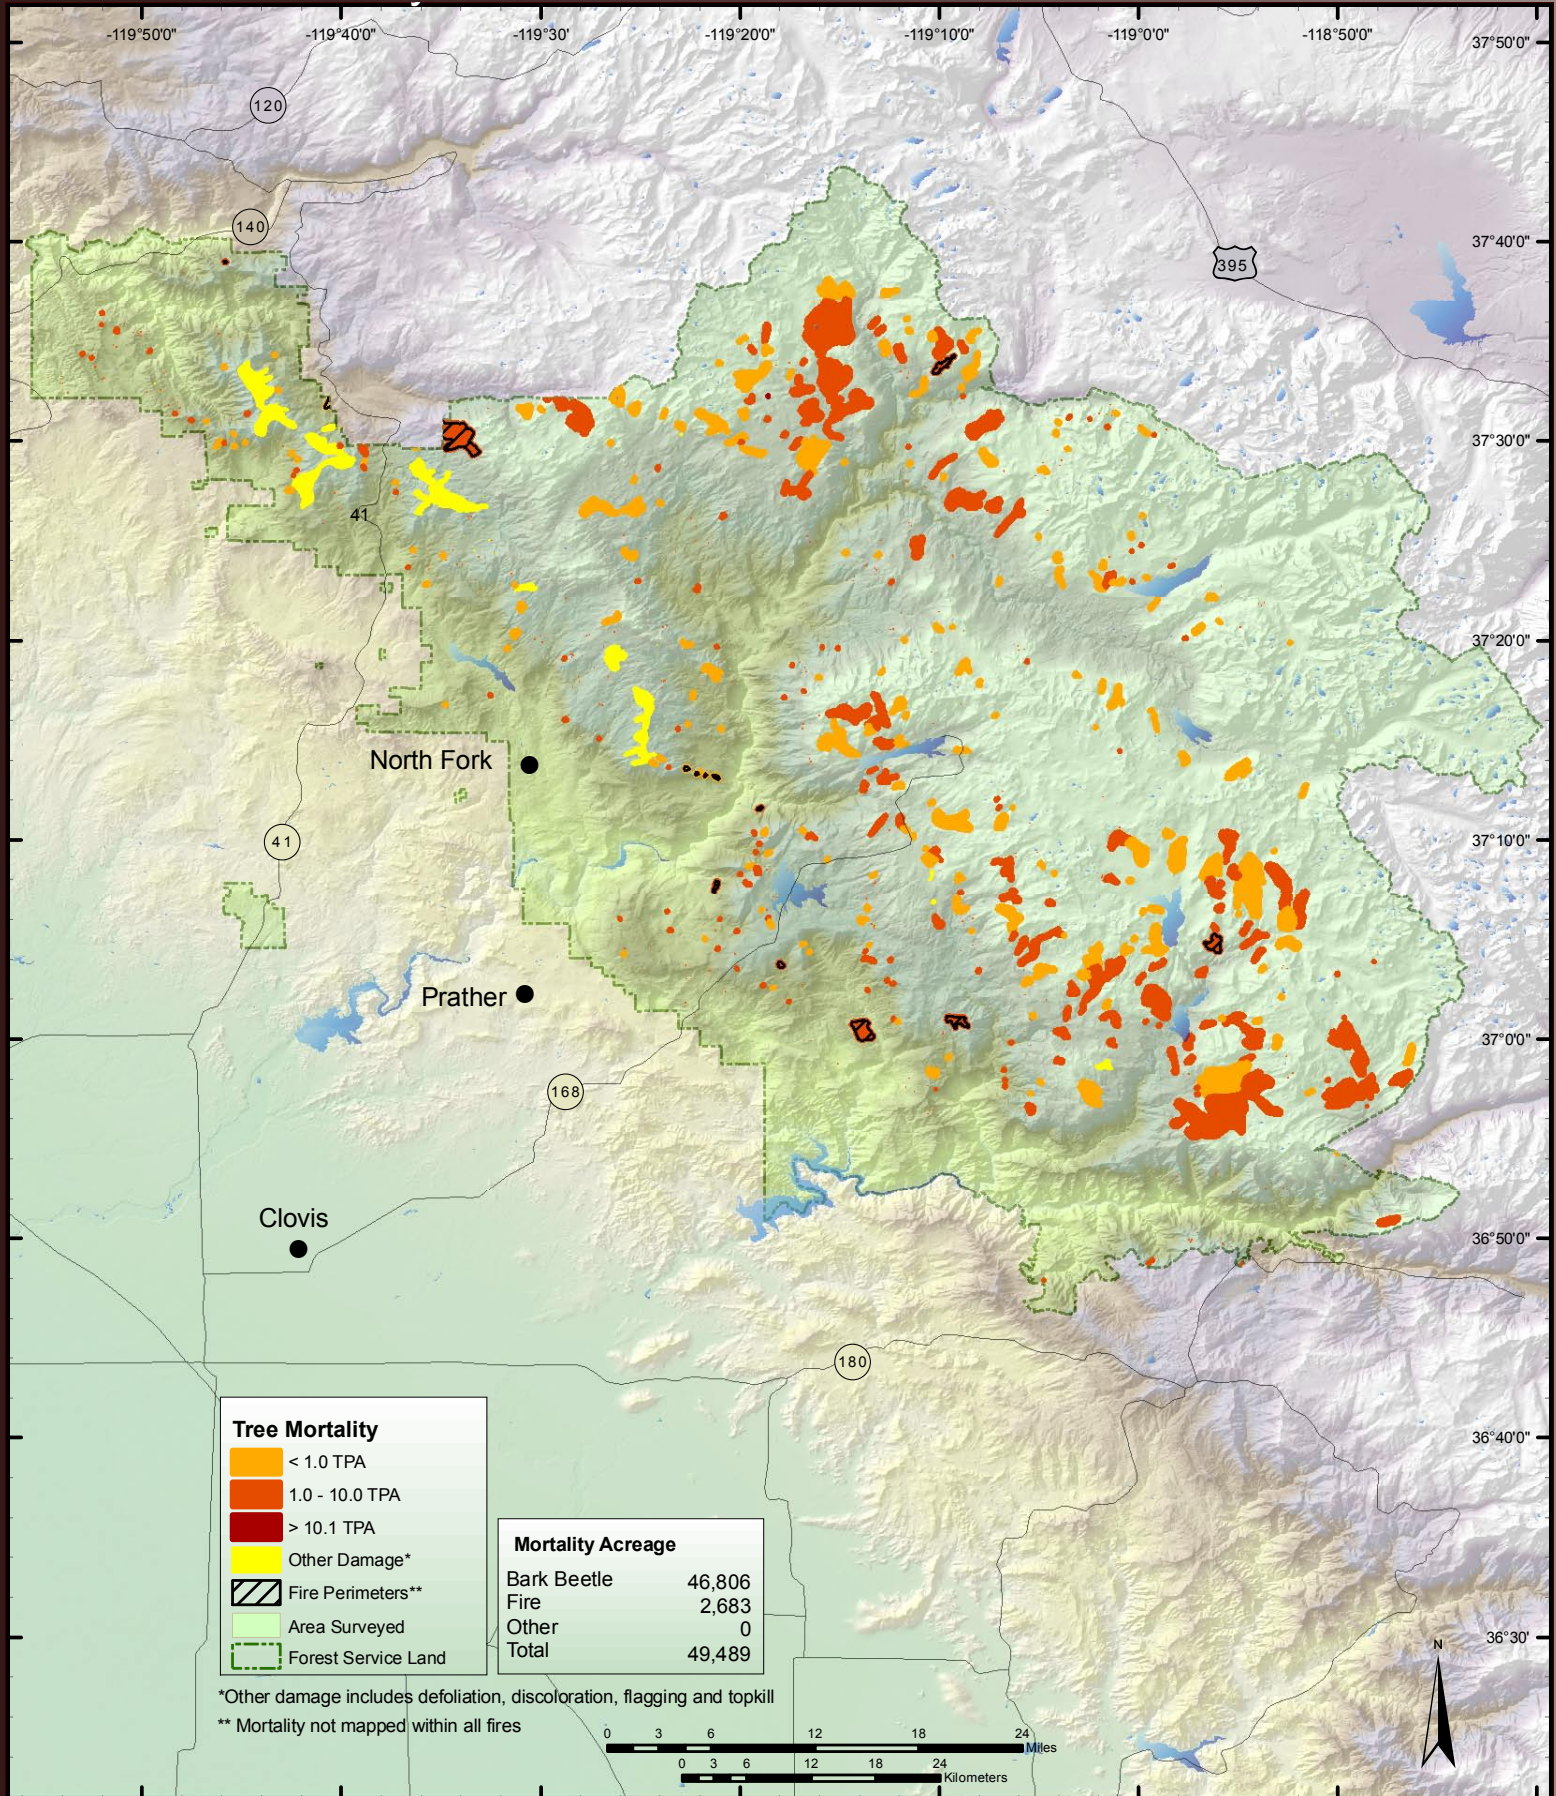

2006 Aerial Survey Results: Los Padres National

2006 Aerial Survey Results: Mendocino National Forest

2006 Aerial Survey Results: Modoc National Forest

2006 Aerial Survey Results: Plumas National Forest

2006 Aerial Survey Results: Point Reyes National Seashore and Golden Gate National Recreation Area

2006 Aerial Survey Results: Redwood State and National Parks

2006 Aerial Survey Results: San Bernardino National Forest

2006 Aerial Survey Results: Sequoia-Kings National Park

2006 Aerial Survey Results: Sequoia National Forest

2006 Aerial Survey Results: Shasta-Trinity National Forest

2006 Aerial Survey Results: Sierra National Forest

2006 Aerial Survey Results: Six Rivers National Forest

2006 Aerial Survey Results: Stanislaus National Forest

2006 Aerial Survey Results: Tahoe National Forest

2006 Aerial Survey Results: Whiskeytown National Recreation Area

2006 Aerial Survey Results: Yosemite National Park

2006 Aerial Survey Results: Alameda County