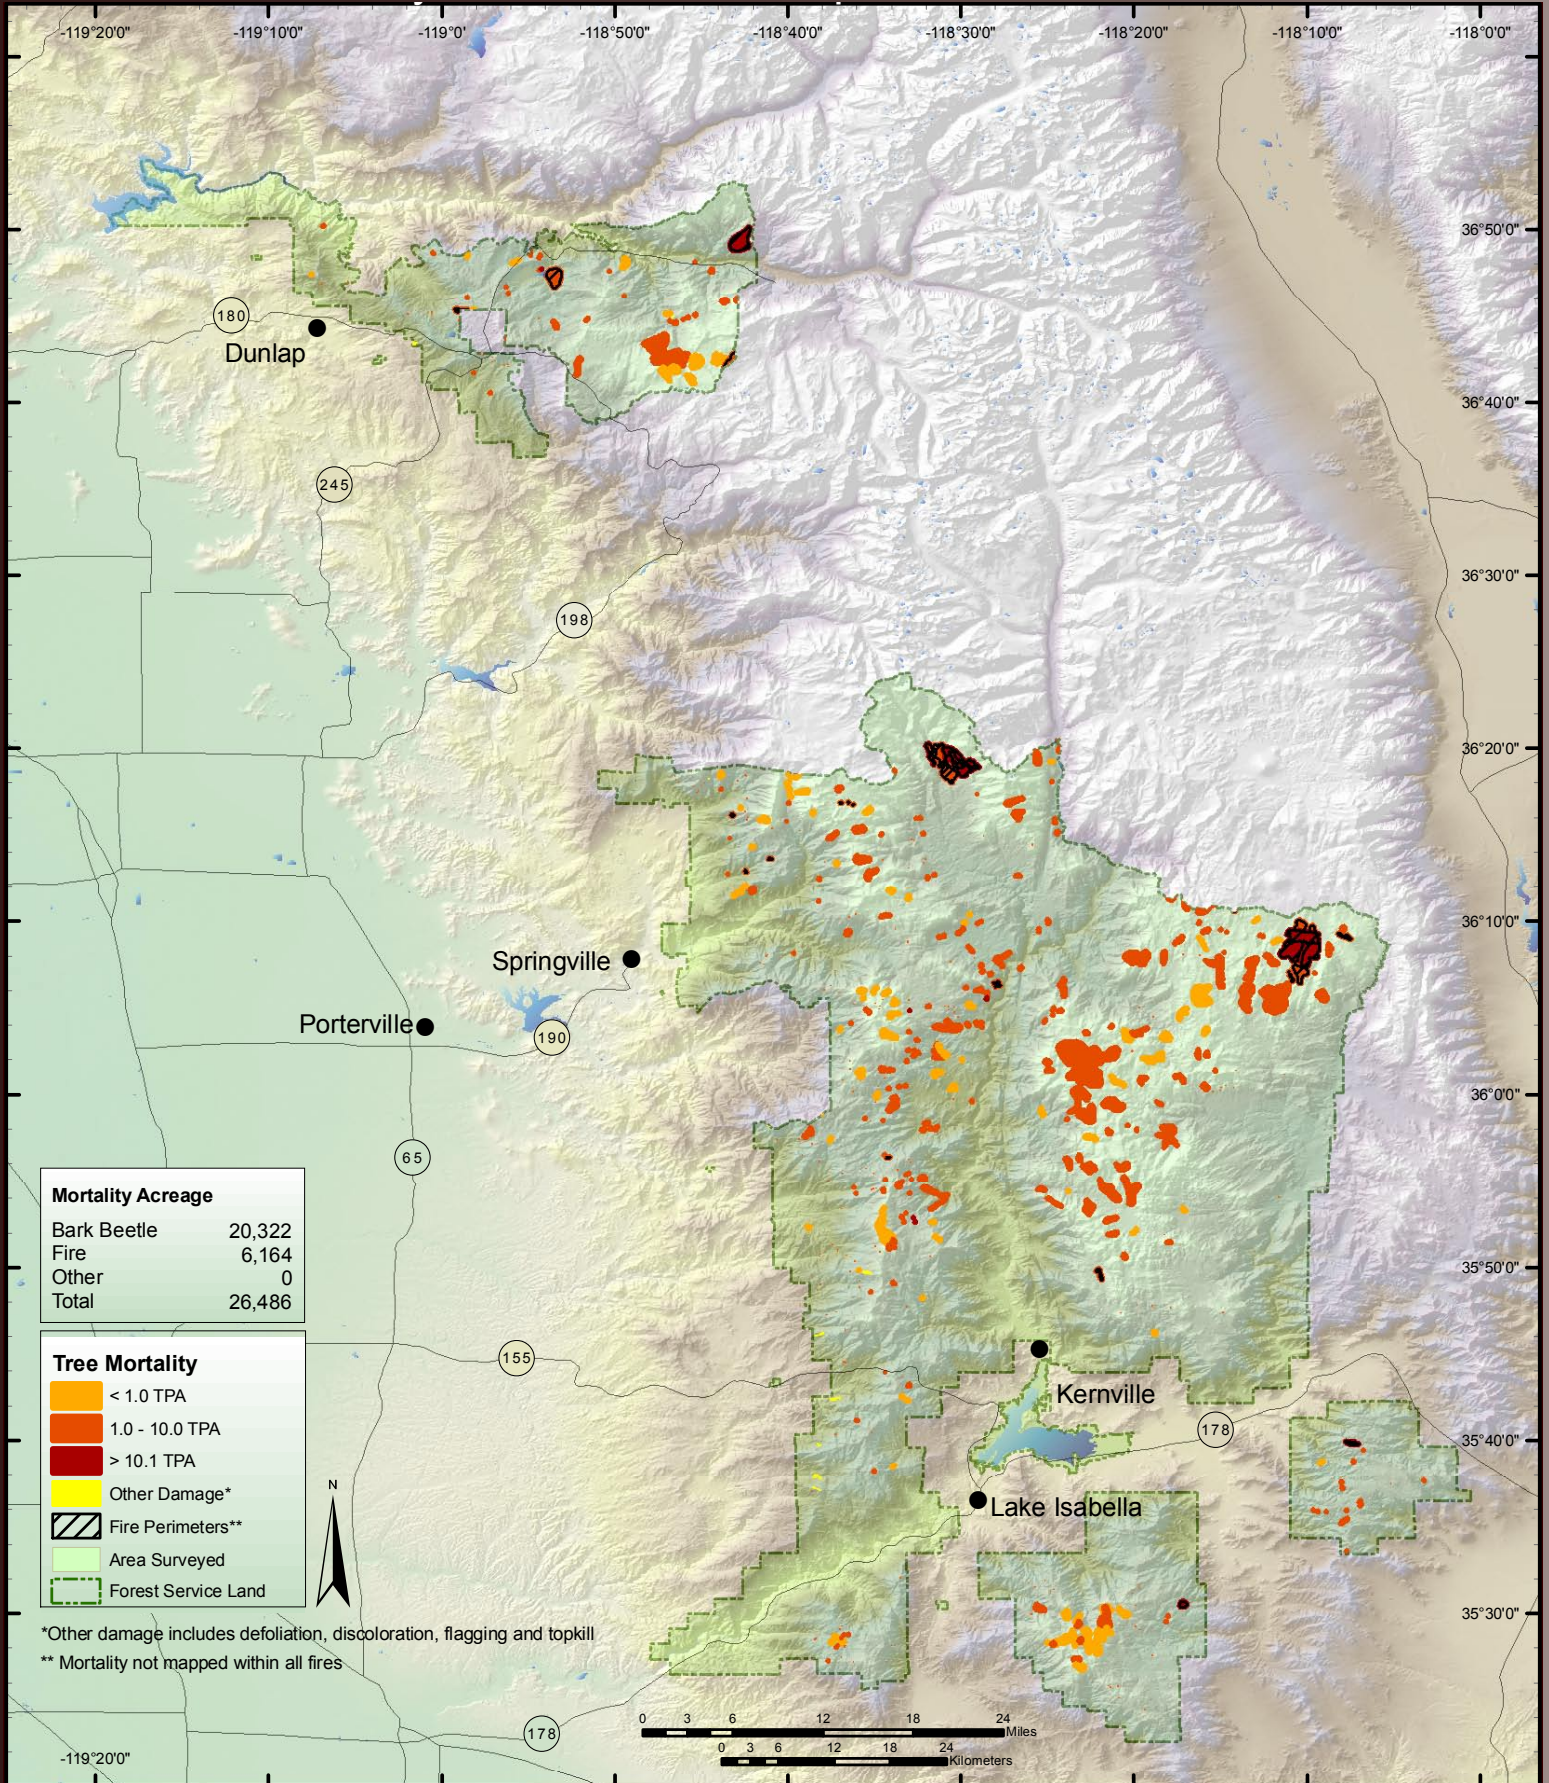

2006 Aerial Survey Results: Los Padres National

2006 Aerial Survey Results: Mendocino National Forest

2006 Aerial Survey Results: Modoc National Forest

2006 Aerial Survey Results: Plumas National Forest

2006 Aerial Survey Results: Point Reyes National Seashore and Golden Gate National Recreation Area

2006 Aerial Survey Results: Redwood State and National Parks

2006 Aerial Survey Results: San Bernardino National Forest

2006 Aerial Survey Results: Sequoia-Kings National Park

2006 Aerial Survey Results: Sequoia National Forest

2006 Aerial Survey Results: Shasta-Trinity National Forest

2006 Aerial Survey Results: Sierra National Forest

2006 Aerial Survey Results: Six Rivers National Forest

2006 Aerial Survey Results: Stanislaus National Forest

2006 Aerial Survey Results: Tahoe National Forest

2006 Aerial Survey Results: Whiskeytown National Recreation Area

2006 Aerial Survey Results: Yosemite National Park

2006 Aerial Survey Results: Alameda County