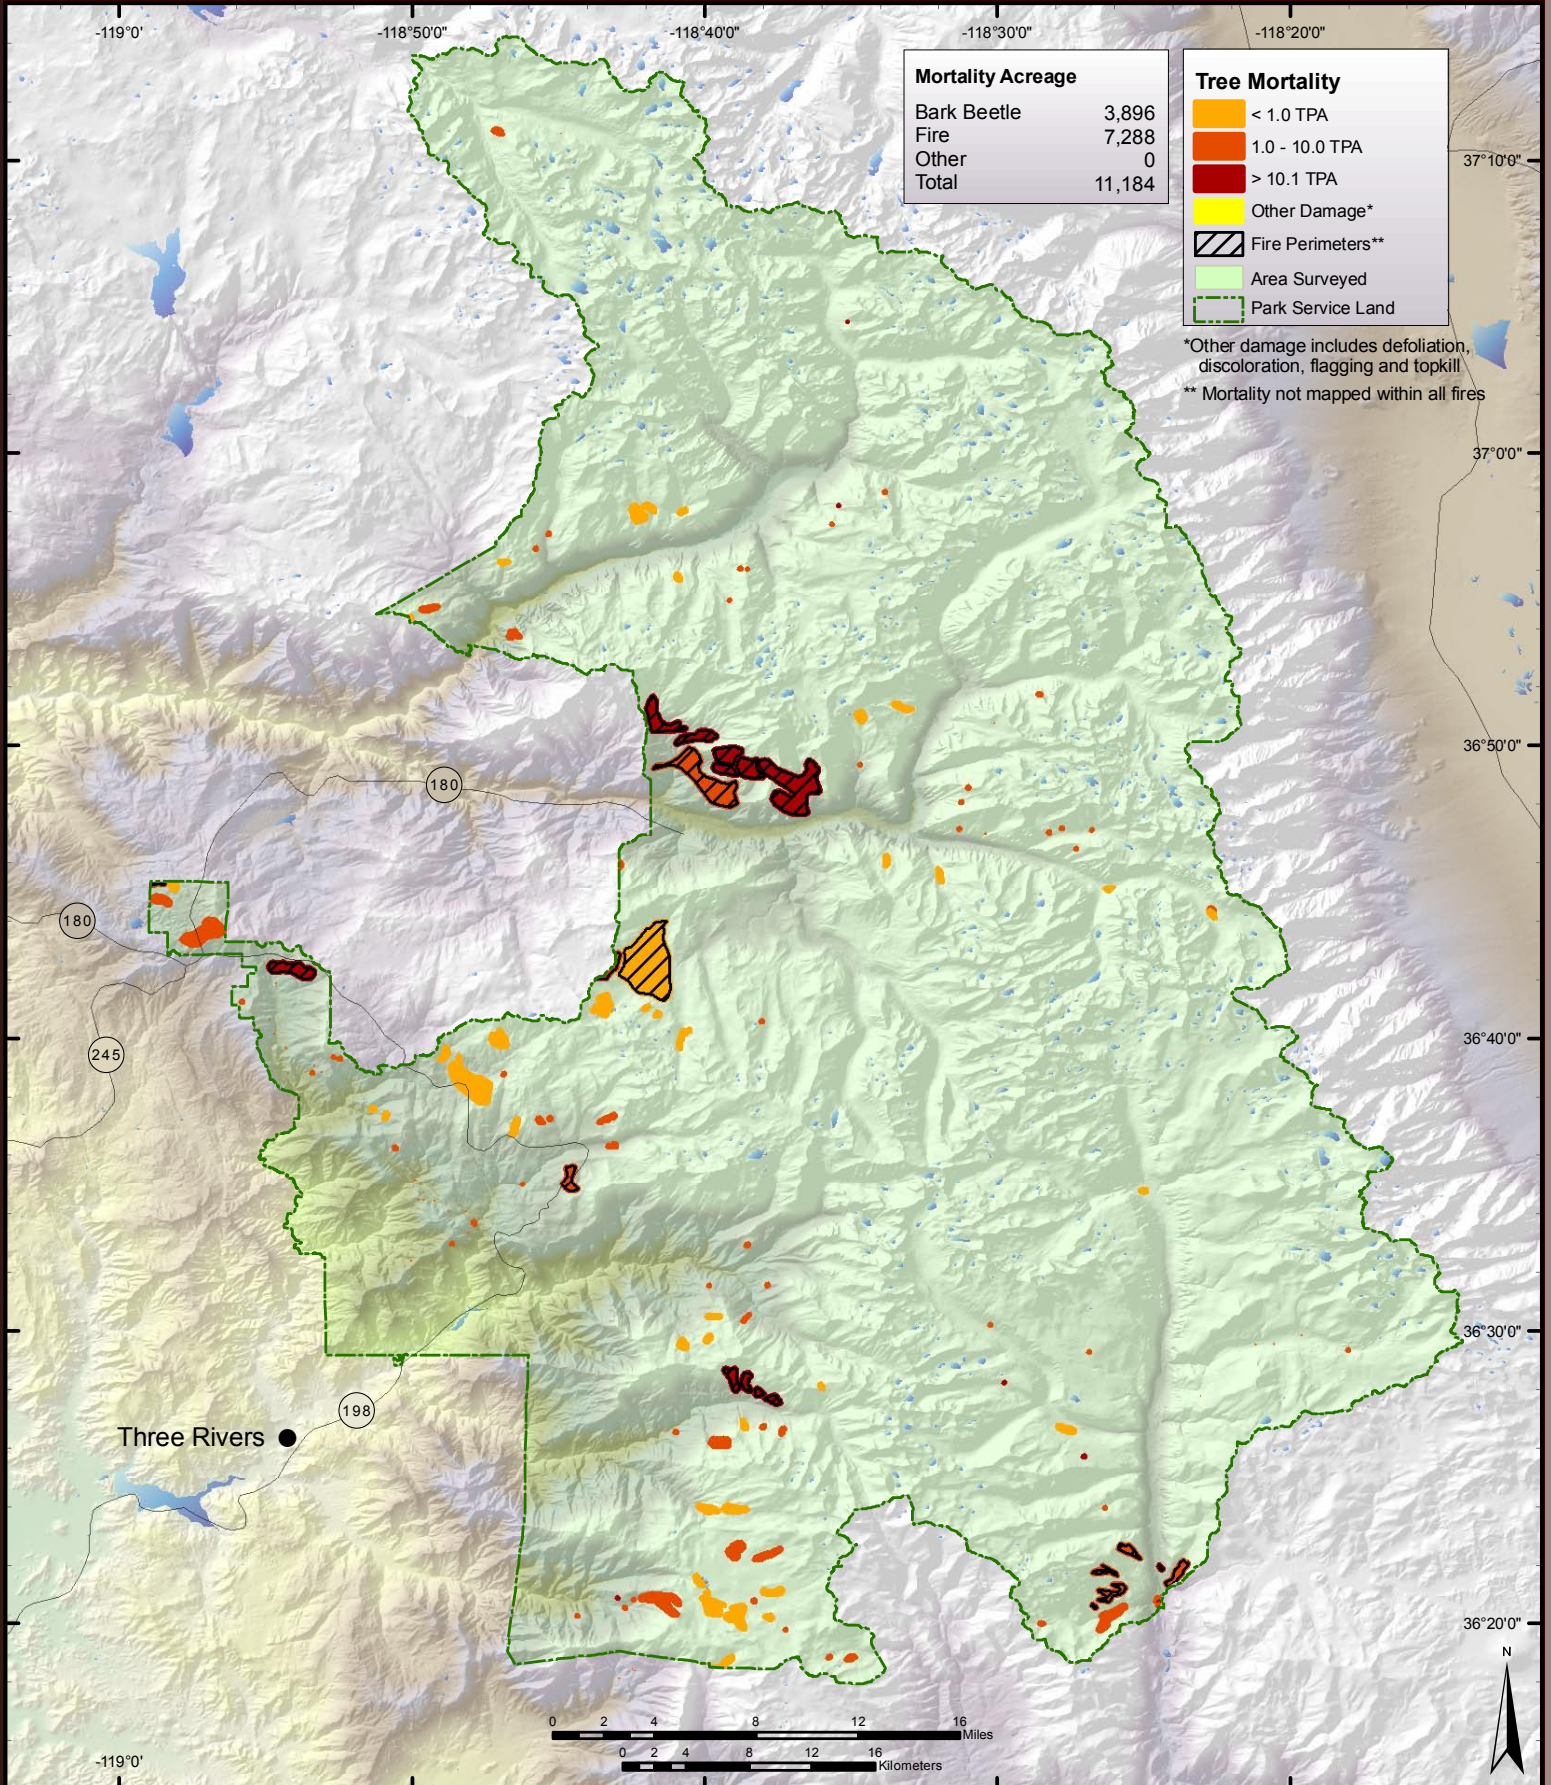

2006 Aerial Survey Results: Klamath National Forest

2006 Aerial Survey Results: Lake Tahoe Basin Management Unit

2006 Aerial Survey Results: Lassen National Forest

2006 Aerial Survey Results: Lassen Volcanic National Park

2006 Aerial Survey Results: Los Padres National

2006 Aerial Survey Results: Mendocino National Forest

2006 Aerial Survey Results: Modoc National Forest

2006 Aerial Survey Results: Plumas National Forest

2006 Aerial Survey Results: Point Reyes National Seashore and Golden Gate National Recreation Area

2006 Aerial Survey Results: Redwood State and National Parks

2006 Aerial Survey Results: San Bernardino National Forest

2006 Aerial Survey Results: Sequoia-Kings National Park

2006 Aerial Survey Results: Sequoia National Forest

2006 Aerial Survey Results: Shasta-Trinity National Forest

2006 Aerial Survey Results: Sierra National Forest

2006 Aerial Survey Results: Six Rivers National Forest

2006 Aerial Survey Results: Stanislaus National Forest