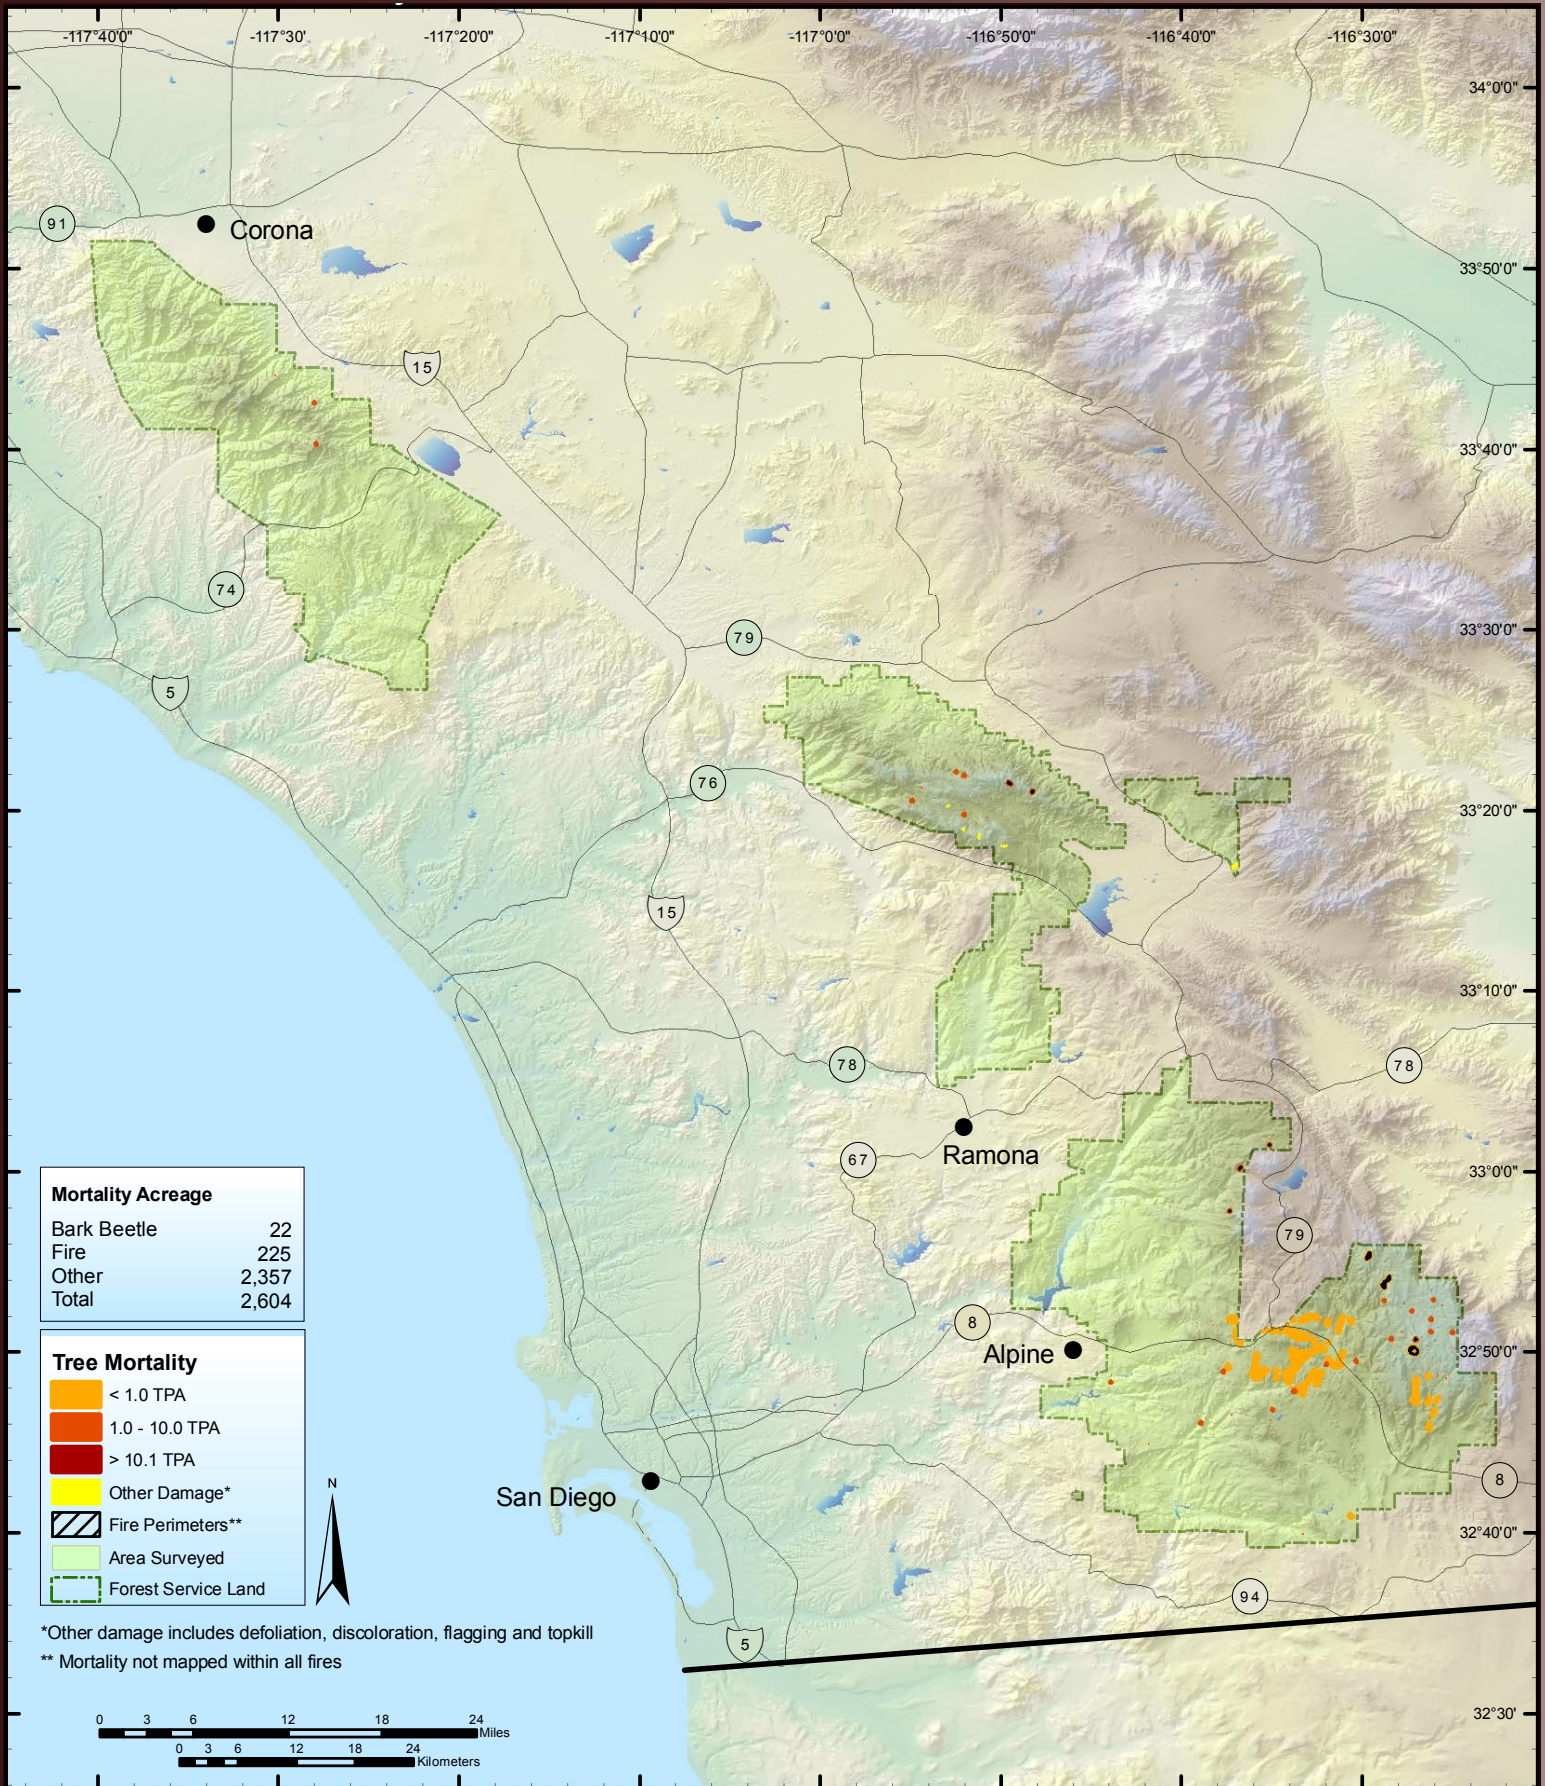

2006 Aerial Survey Results: Angeles National Forest

2006 Aerial Survey Results: Cleveland National Forest

2006 Aerial Survey Results: Eldorado National Forest

2006 Aerial Survey Results: Inyo National Forest

2006 Aerial Survey Results: Klamath National Forest

2006 Aerial Survey Results: Lake Tahoe Basin Management Unit

2006 Aerial Survey Results: Lassen National Forest

2006 Aerial Survey Results: Lassen Volcanic National Park

2006 Aerial Survey Results: Los Padres National

2006 Aerial Survey Results: Mendocino National Forest

2006 Aerial Survey Results: Modoc National Forest

2006 Aerial Survey Results: Plumas National Forest

2006 Aerial Survey Results: Point Reyes National Seashore and Golden Gate National Recreation Area

2006 Aerial Survey Results: Modoc County

2006 Aerial Survey Results: Mono County

2006 Aerial Survey Results: Monterey County

2006 Aerial Survey Results: Napa County

2006 Aerial Survey Results: Nevada County