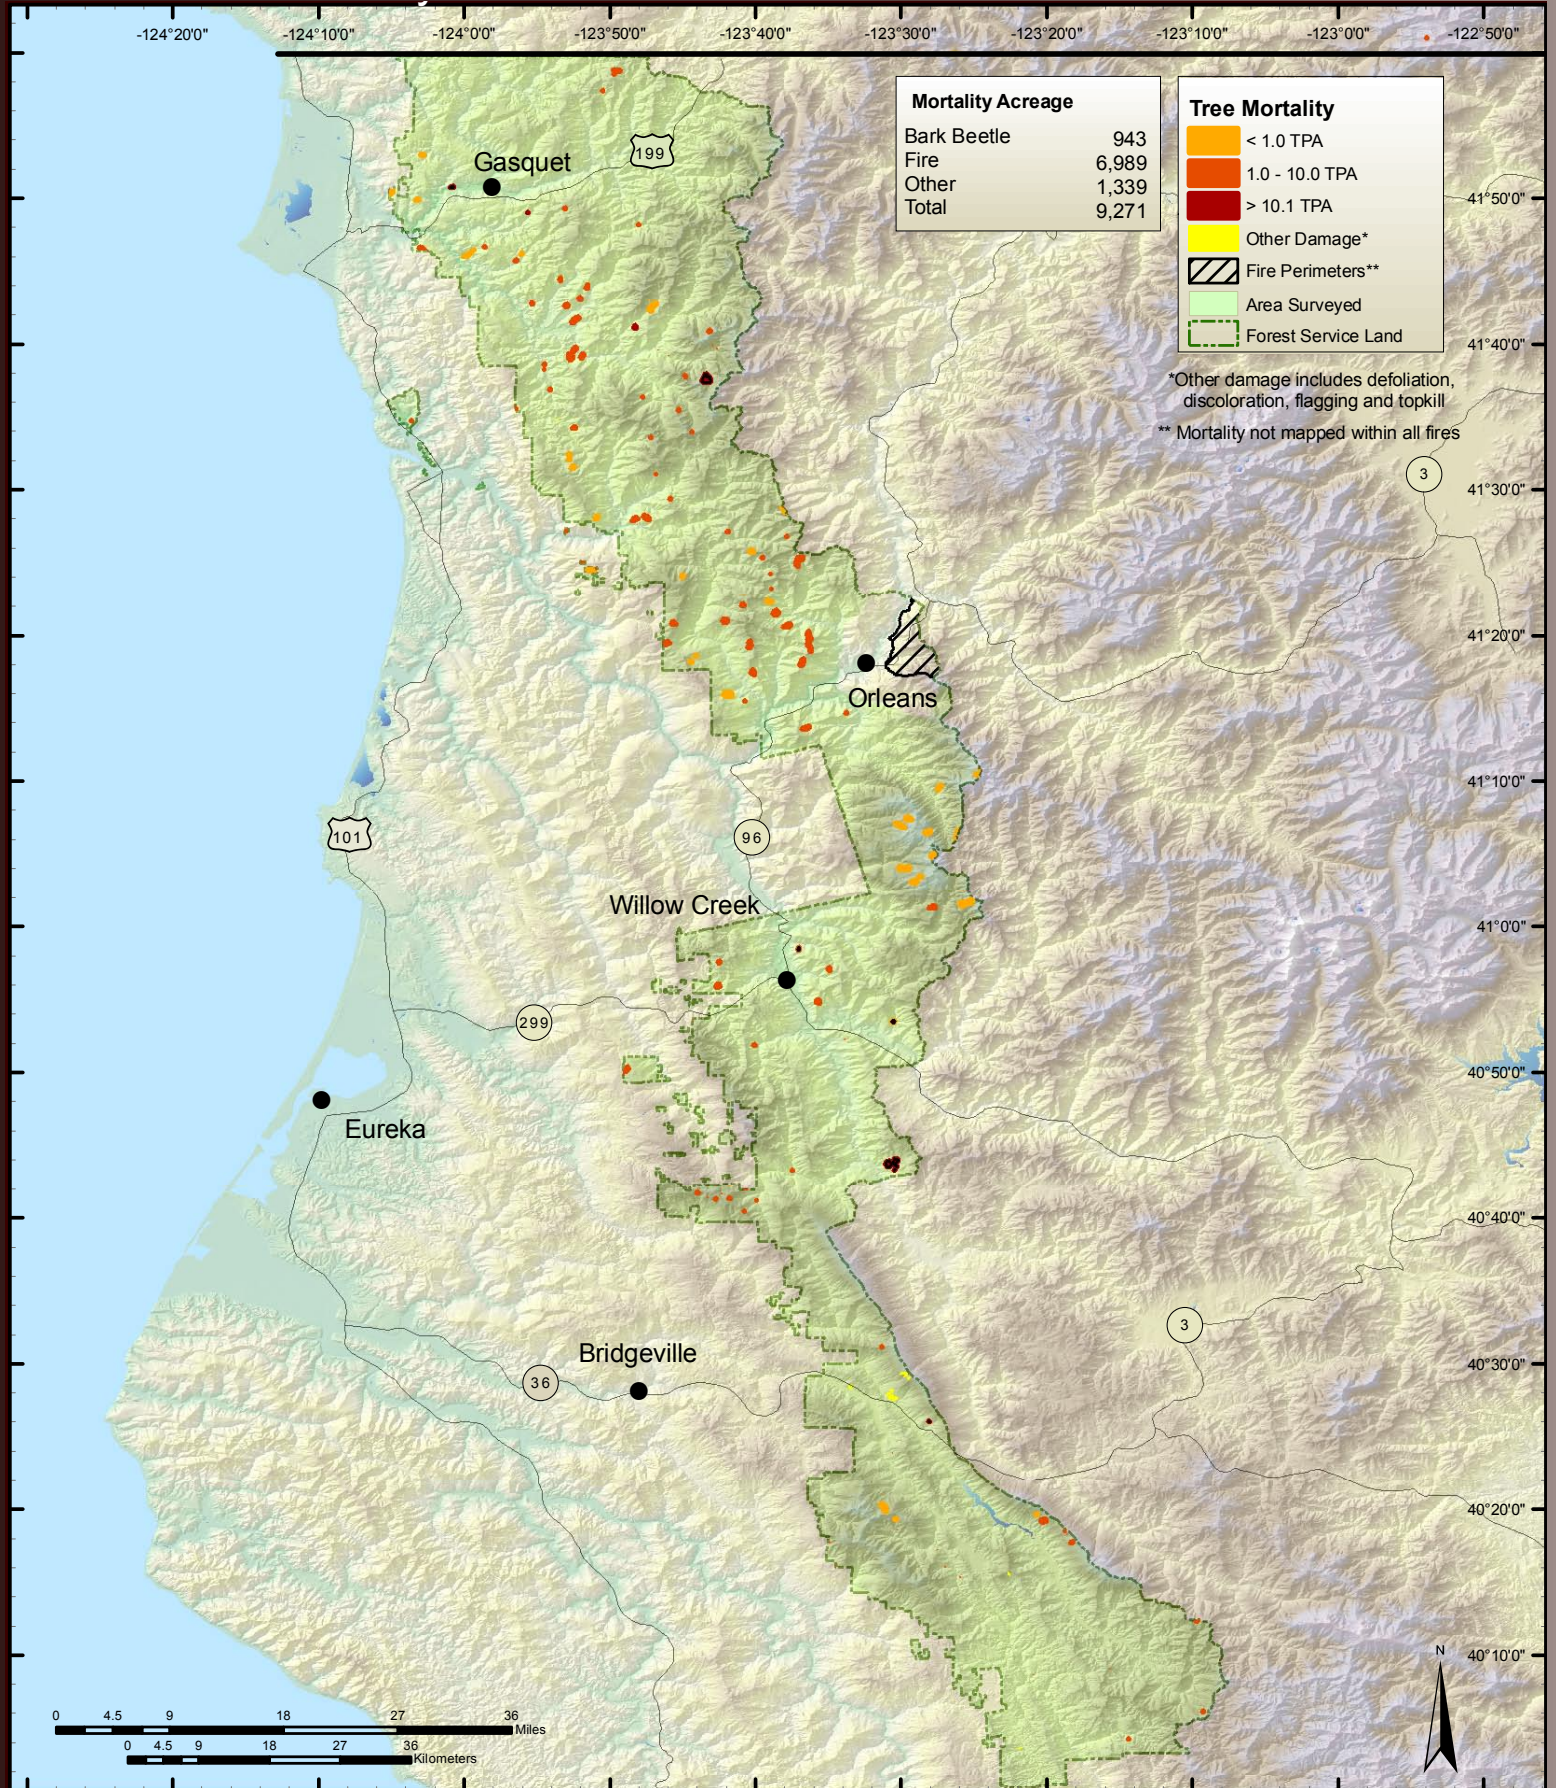

2006 Aerial Survey Results: Los Padres National

2006 Aerial Survey Results: Mendocino National Forest

2006 Aerial Survey Results: Modoc National Forest

2006 Aerial Survey Results: Plumas National Forest

2006 Aerial Survey Results: Point Reyes National Seashore and Golden Gate National Recreation Area

2006 Aerial Survey Results: Redwood State and National Parks

2006 Aerial Survey Results: San Bernardino National Forest

2006 Aerial Survey Results: Sequoia-Kings National Park

2006 Aerial Survey Results: Sequoia National Forest

2006 Aerial Survey Results: Shasta-Trinity National Forest

2006 Aerial Survey Results: Sierra National Forest

2006 Aerial Survey Results: Six Rivers National Forest

2006 Aerial Survey Results: Stanislaus National Forest

2006 Aerial Survey Results: Tahoe National Forest

2006 Aerial Survey Results: Whiskeytown National Recreation Area

2006 Aerial Survey Results: Yosemite National Park

2006 Aerial Survey Results: Alameda County