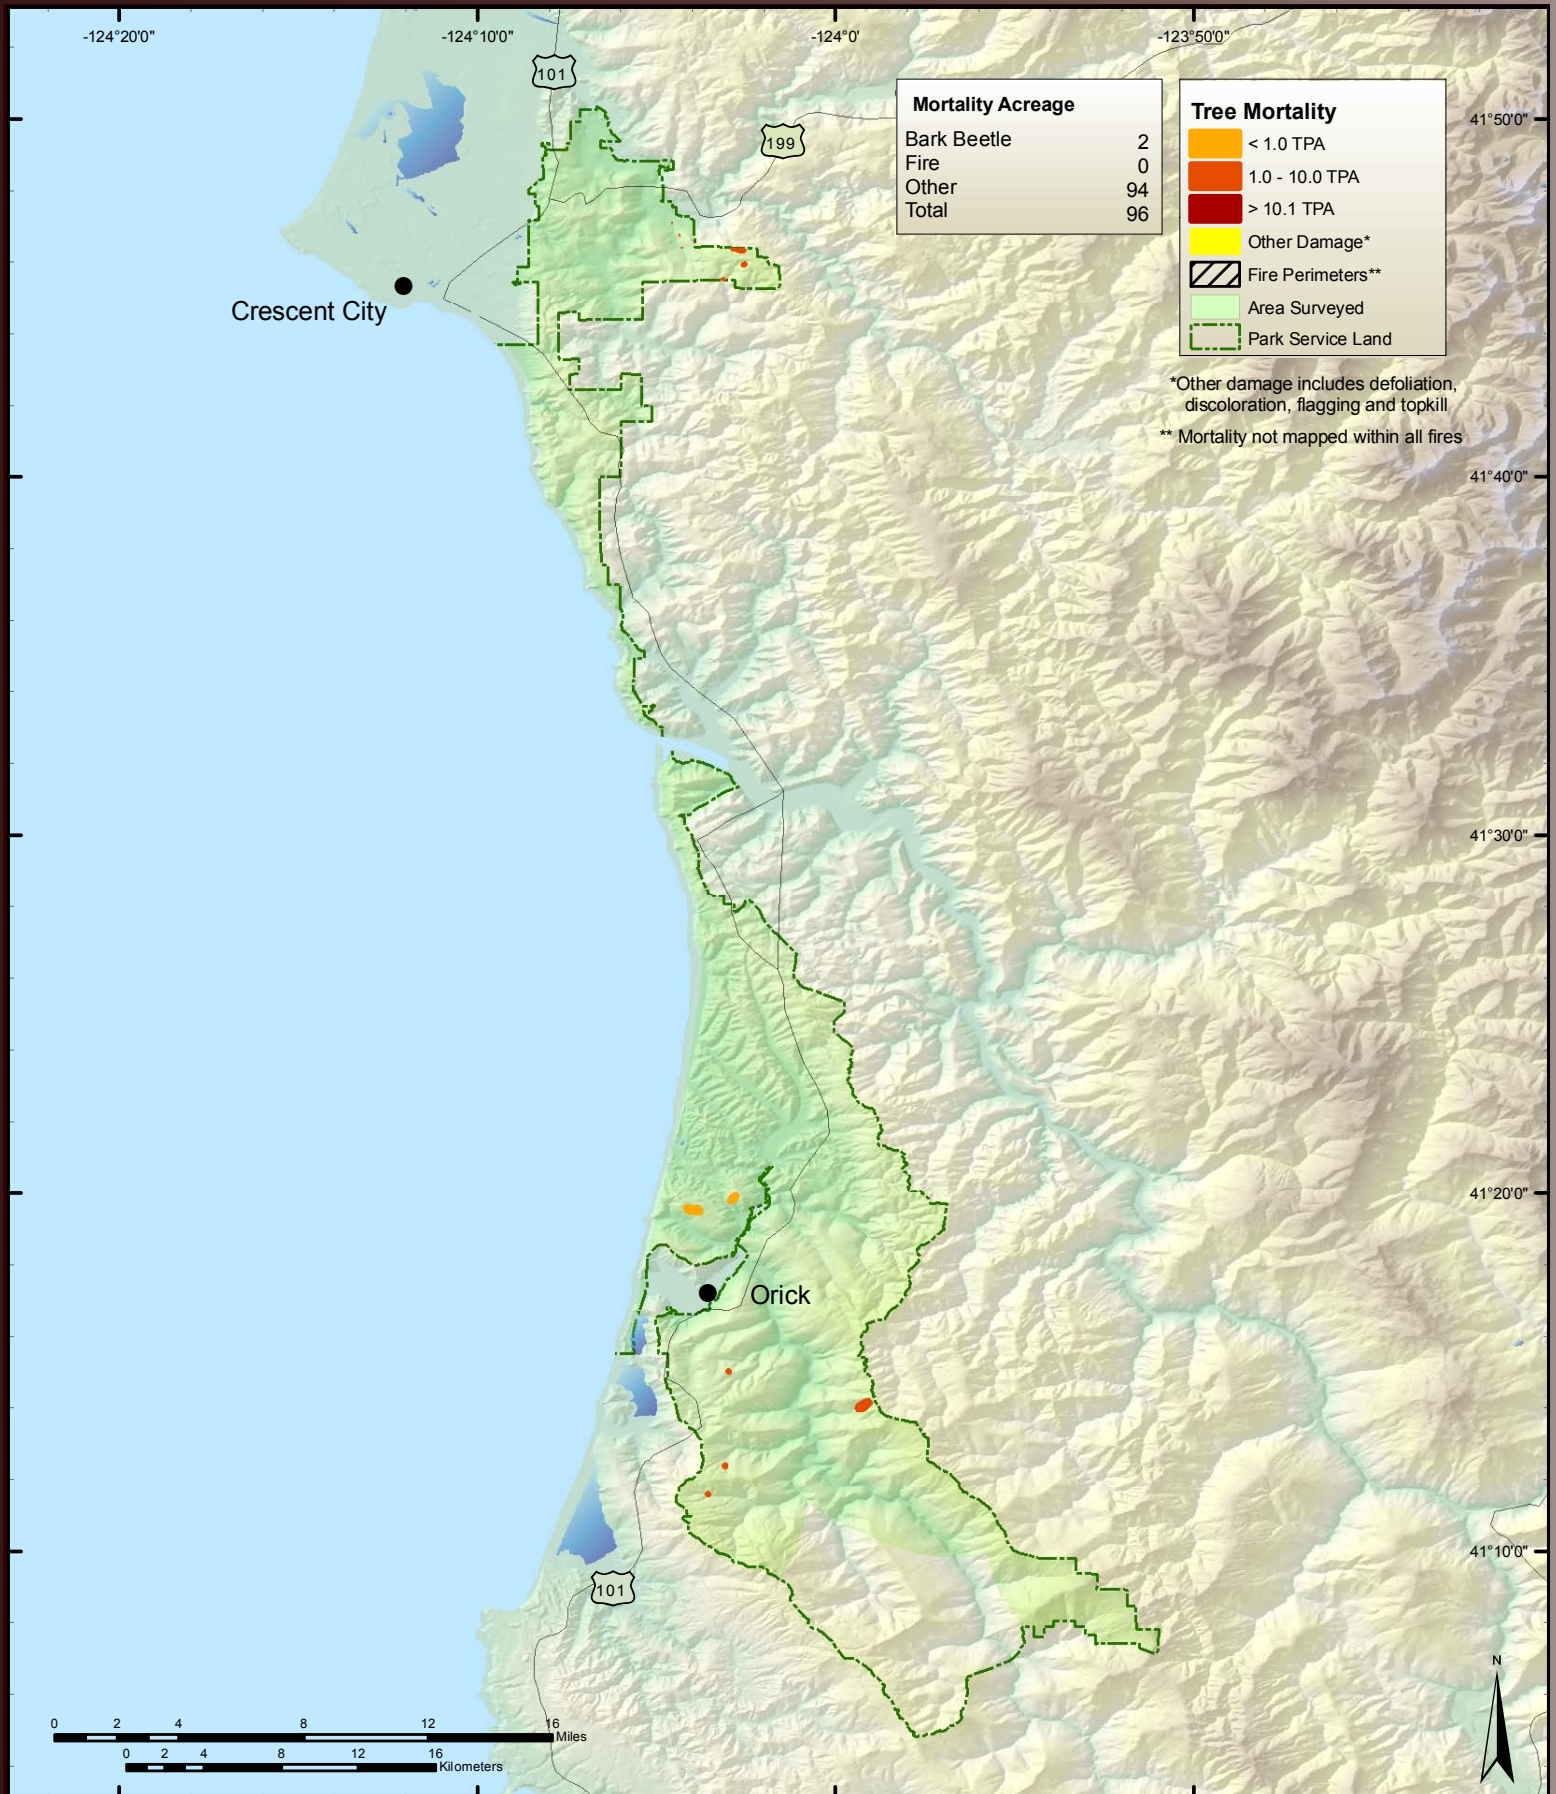

2006 Aerial Survey Results: Klamath National Forest

2006 Aerial Survey Results: Lake Tahoe Basin Management Unit

2006 Aerial Survey Results: Lassen National Forest

2006 Aerial Survey Results: Lassen Volcanic National Park

2006 Aerial Survey Results: Los Padres National

2006 Aerial Survey Results: Mendocino National Forest

2006 Aerial Survey Results: Modoc National Forest

2006 Aerial Survey Results: Plumas National Forest

2006 Aerial Survey Results: Point Reyes National Seashore and Golden Gate National Recreation Area

2006 Aerial Survey Results: Redwood State and National Parks

2006 Aerial Survey Results: San Bernardino National Forest

2006 Aerial Survey Results: Sequoia-Kings National Park

2006 Aerial Survey Results: Sequoia National Forest

2006 Aerial Survey Results: Shasta-Trinity National Forest

2006 Aerial Survey Results: Sierra National Forest

2006 Aerial Survey Results: Six Rivers National Forest

2006 Aerial Survey Results: Stanislaus National Forest