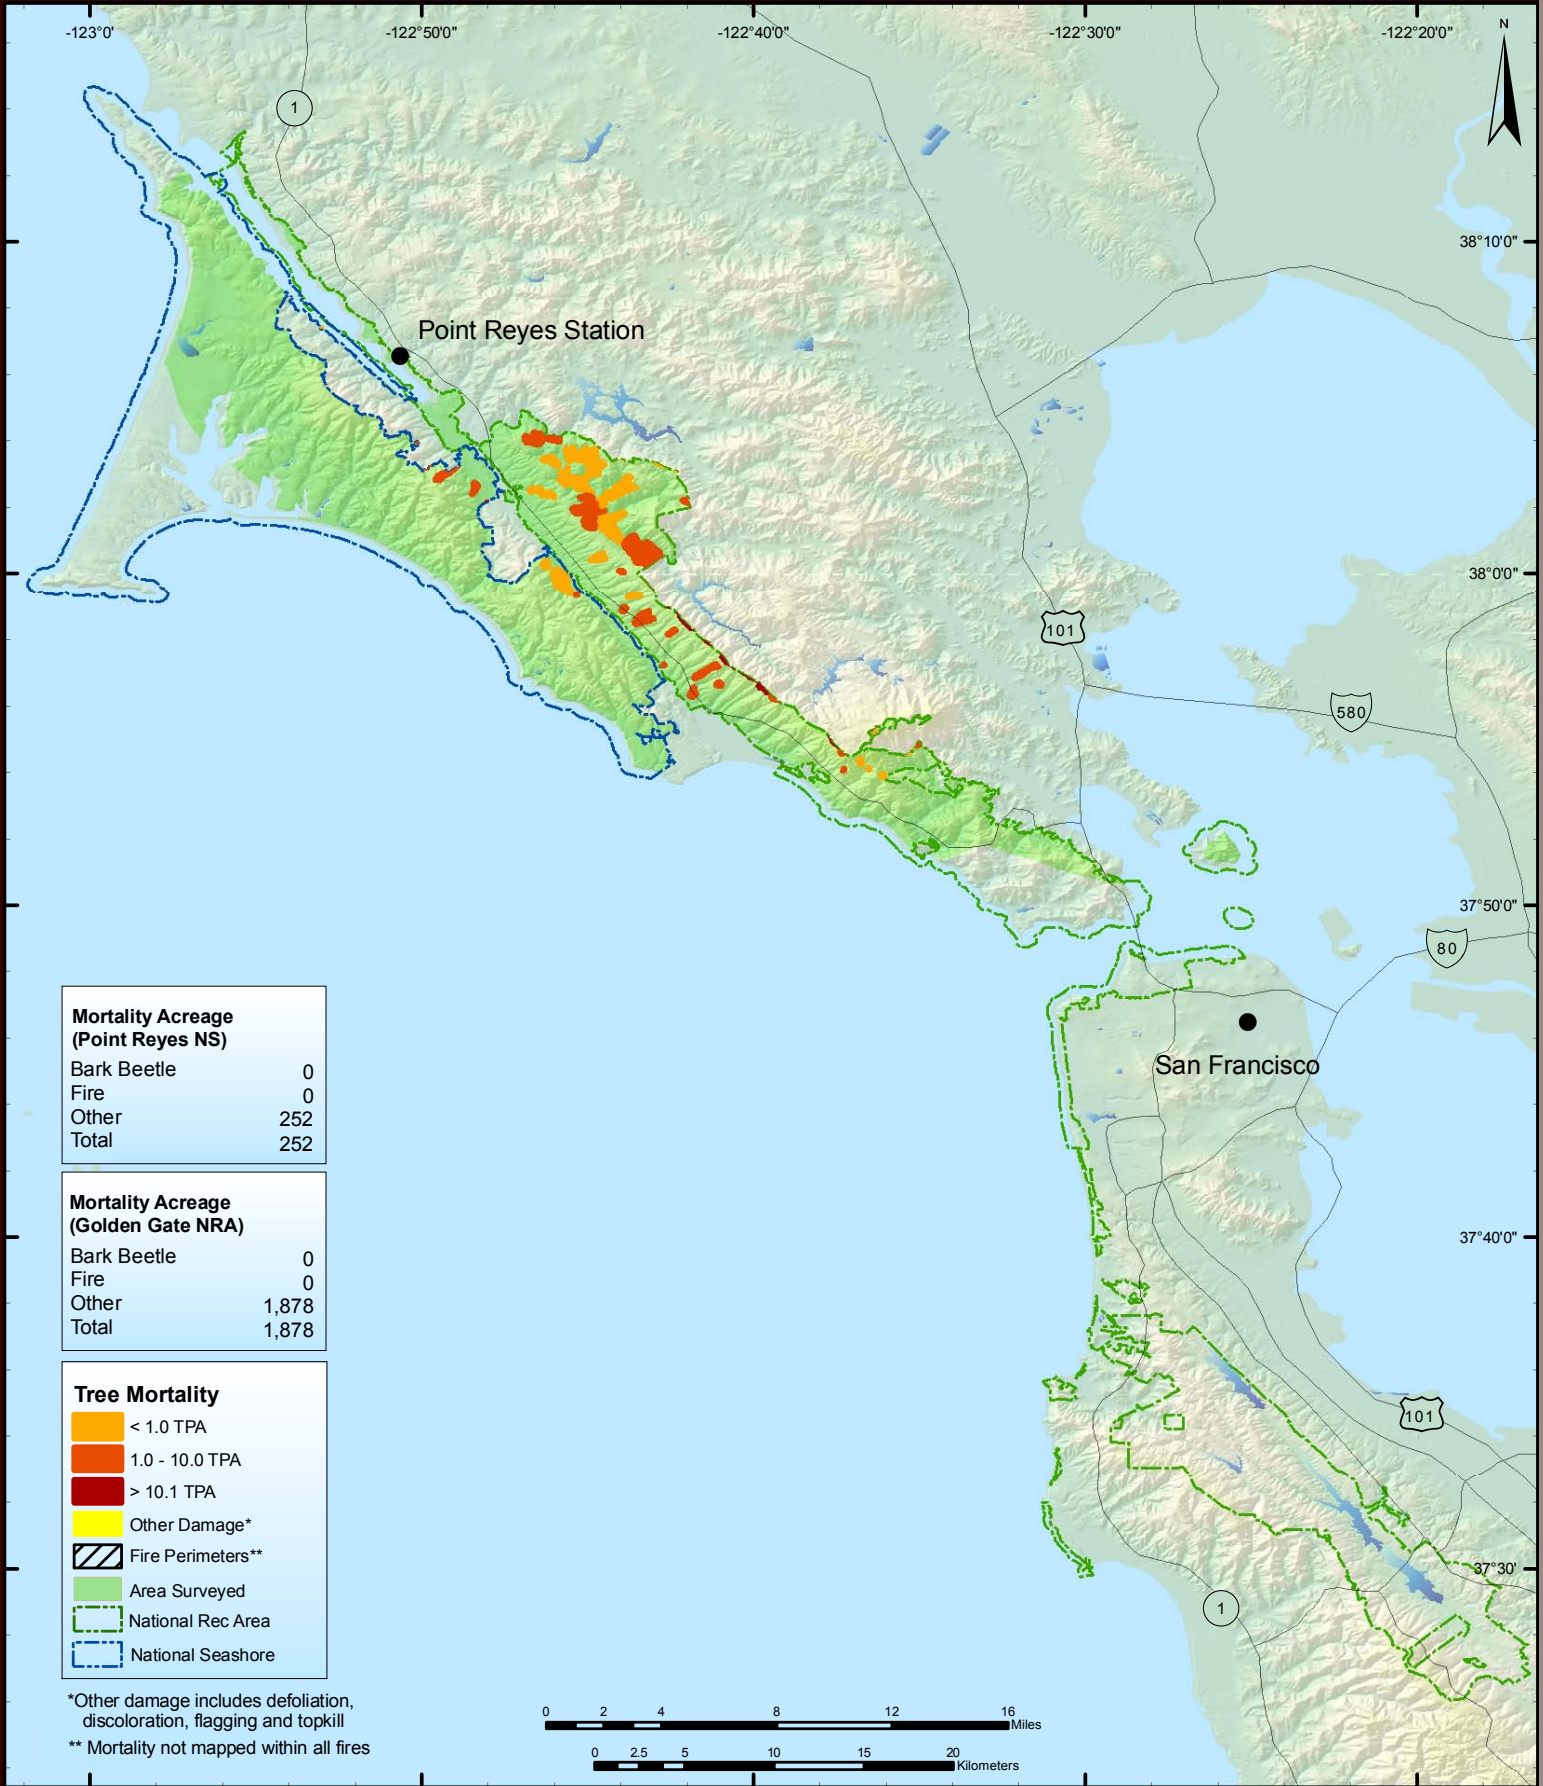

2006 Aerial Survey Results: Klamath National Forest

2006 Aerial Survey Results: Lake Tahoe Basin Management Unit

2006 Aerial Survey Results: Lassen National Forest

2006 Aerial Survey Results: Lassen Volcanic National Park

2006 Aerial Survey Results: Los Padres National

2006 Aerial Survey Results: Mendocino National Forest

2006 Aerial Survey Results: Modoc National Forest

2006 Aerial Survey Results: Plumas National Forest

2006 Aerial Survey Results: Point Reyes National Seashore and Golden Gate National Recreation Area

2006 Aerial Survey Results: Redwood State and National Parks

2006 Aerial Survey Results: San Bernardino National Forest

2006 Aerial Survey Results: Sequoia-Kings National Park

2006 Aerial Survey Results: Sequoia National Forest

2006 Aerial Survey Results: Shasta-Trinity National Forest

2006 Aerial Survey Results: Sierra National Forest

2006 Aerial Survey Results: Six Rivers National Forest

2006 Aerial Survey Results: Stanislaus National Forest