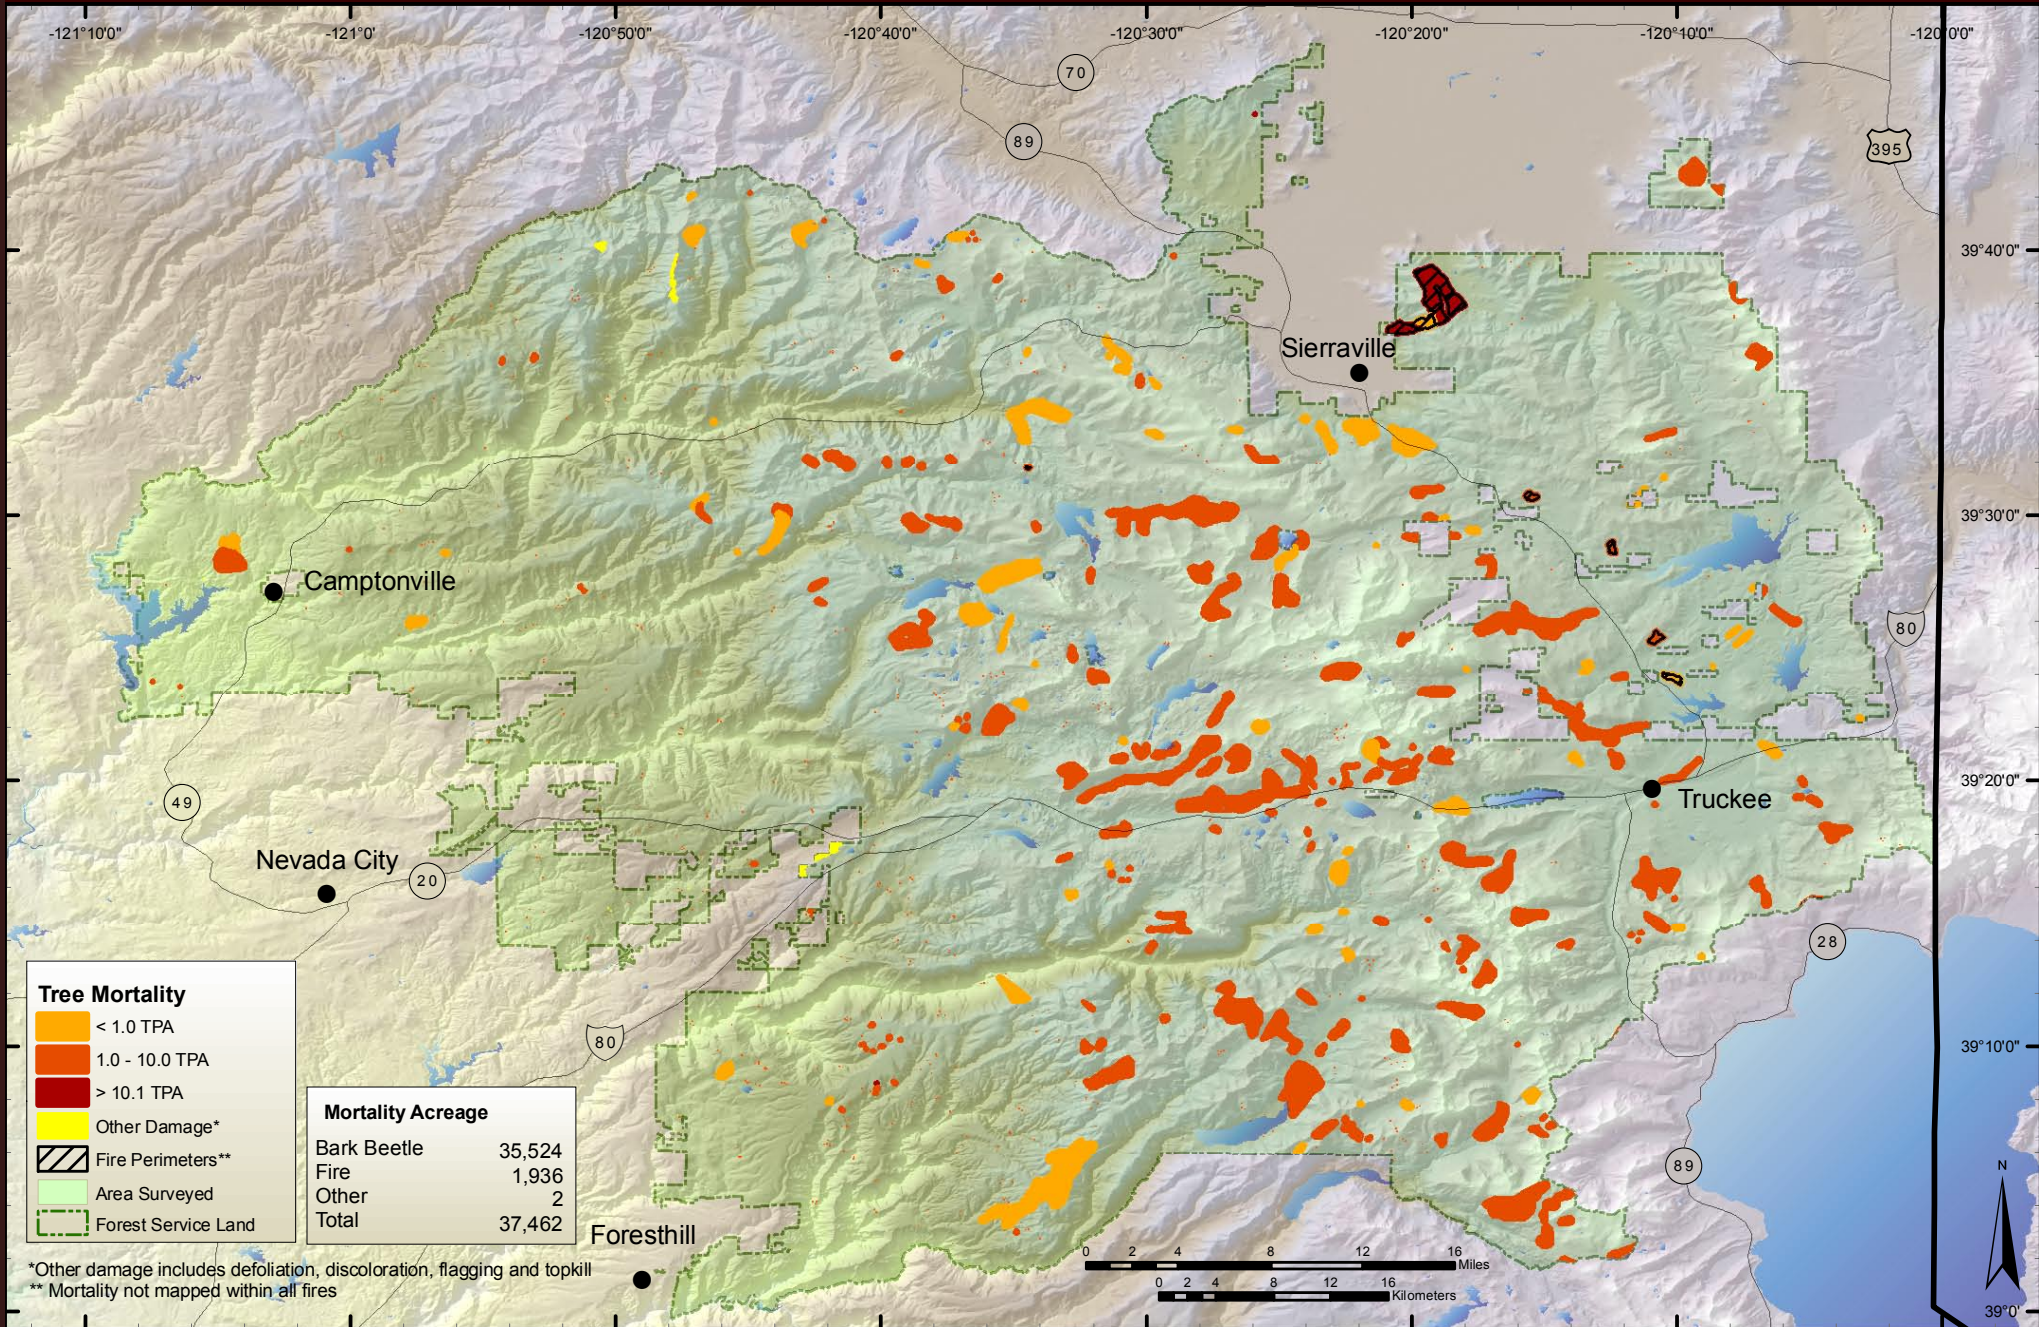

2006 Aerial Survey Results: Redwood State and National Parks

2006 Aerial Survey Results: San Bernardino National Forest

2006 Aerial Survey Results: Sequoia-Kings National Park

2006 Aerial Survey Results: Sequoia National Forest

2006 Aerial Survey Results: Shasta-Trinity National Forest

2006 Aerial Survey Results: Sierra National Forest

2006 Aerial Survey Results: Six Rivers National Forest

2006 Aerial Survey Results: Stanislaus National Forest

2006 Aerial Survey Results: Tahoe National Forest

2006 Aerial Survey Results: Whiskeytown National Recreation Area

2006 Aerial Survey Results: Yosemite National Park

2006 Aerial Survey Results: Alameda County

2006 Aerial Survey Results: Alpine County

2006 Aerial Survey Results: Amador County

2006 Aerial Survey Results: Butte County

2006 Aerial Survey Results: Calaveras County

2006 Aerial Survey Results: Colusa County