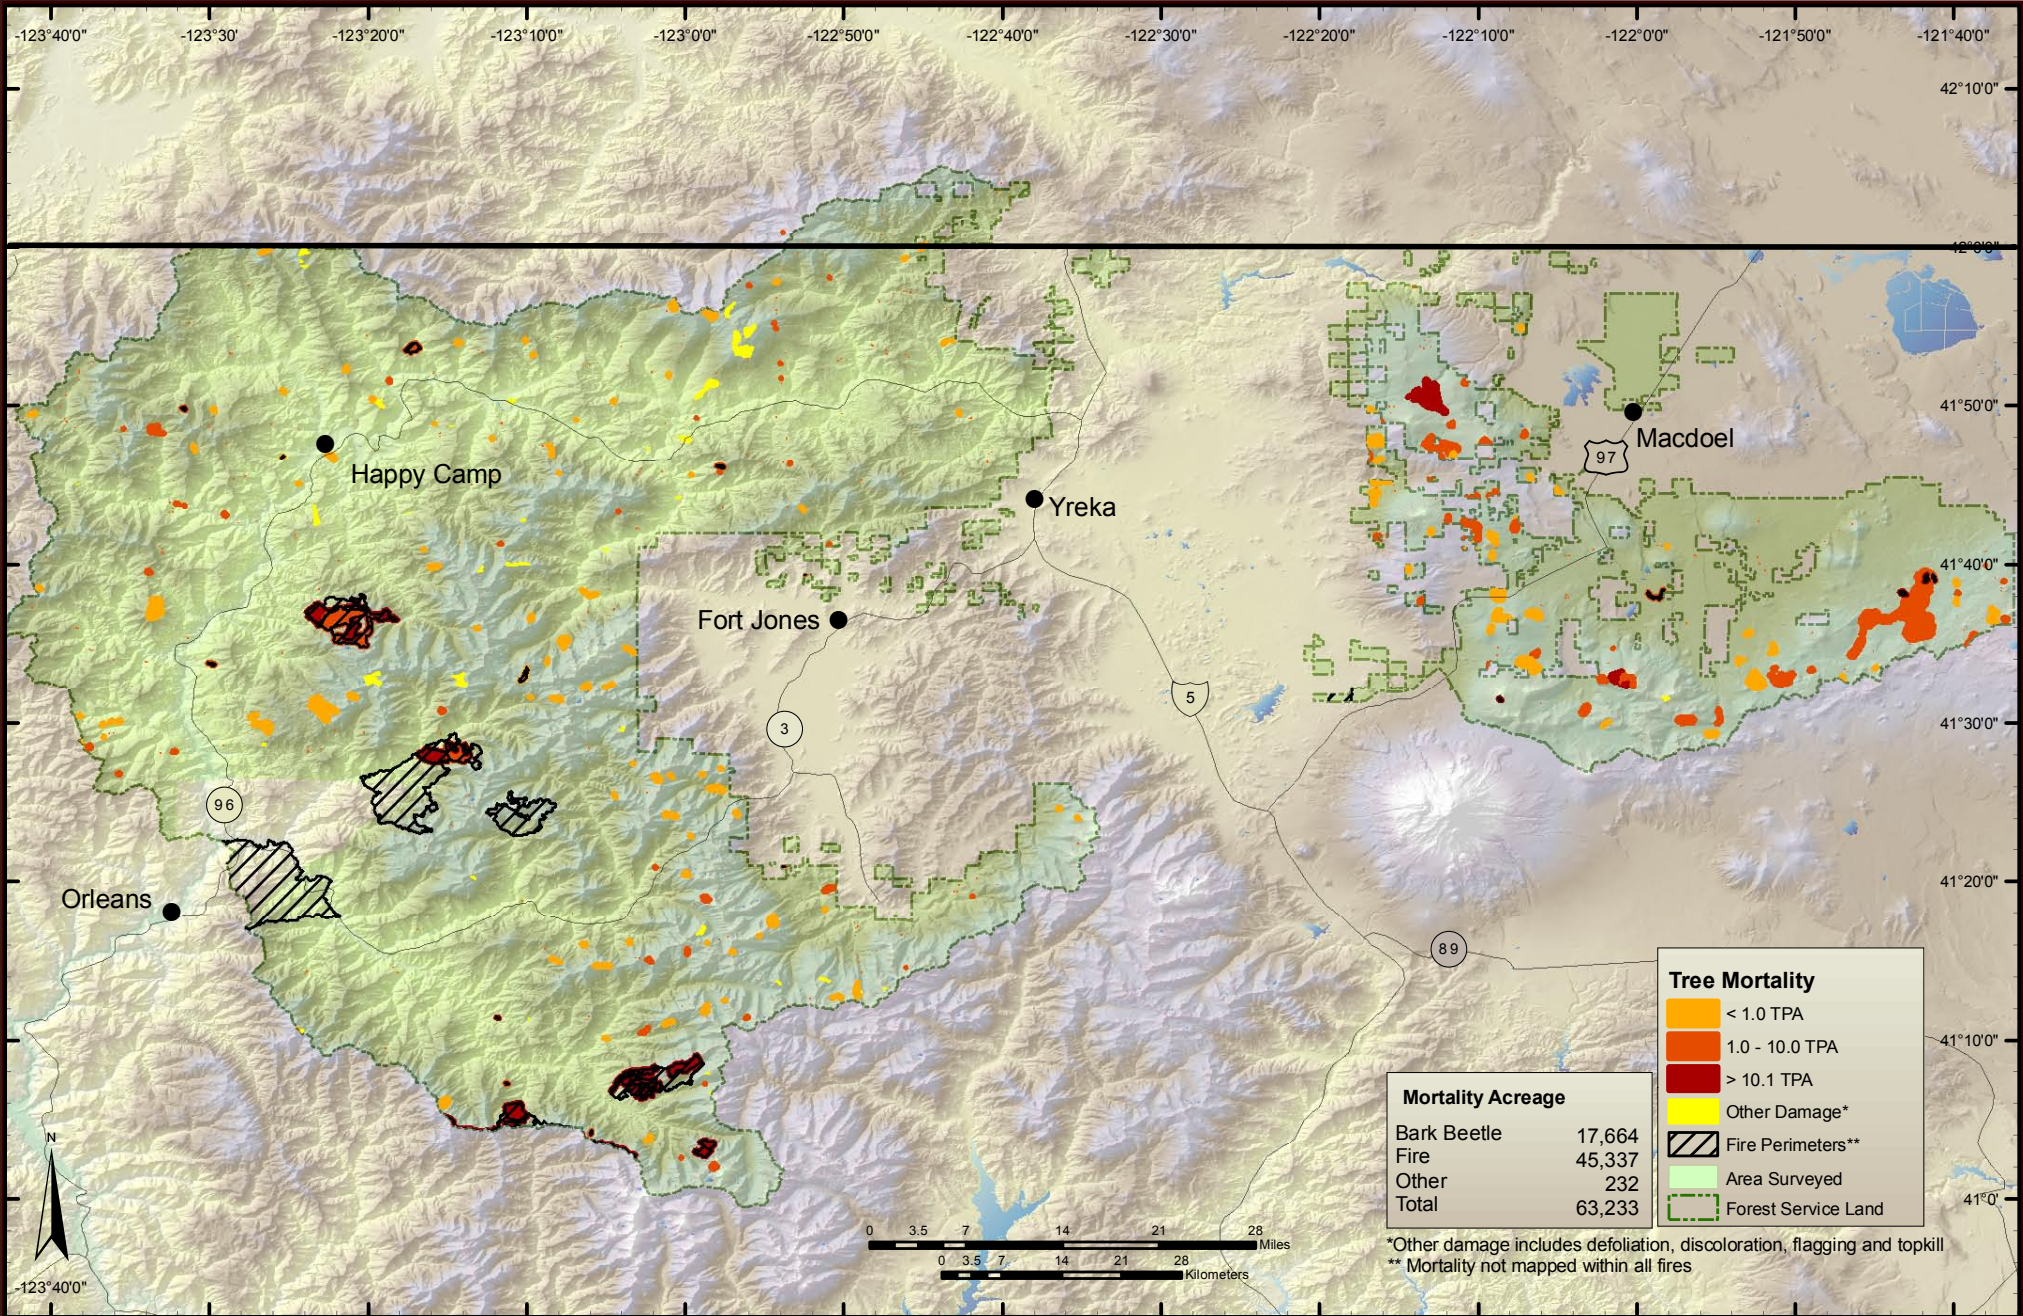

2006 Aerial Survey Results: Angeles National Forest

2006 Aerial Survey Results: Cleveland National Forest

2006 Aerial Survey Results: Eldorado National Forest

2006 Aerial Survey Results: Inyo National Forest

2006 Aerial Survey Results: Klamath National Forest

2006 Aerial Survey Results: Lake Tahoe Basin Management Unit

2006 Aerial Survey Results: Lassen National Forest

2006 Aerial Survey Results: Lassen Volcanic National Park

2006 Aerial Survey Results: Los Padres National

2006 Aerial Survey Results: Mendocino National Forest

2006 Aerial Survey Results: Modoc National Forest

2006 Aerial Survey Results: Plumas National Forest

2006 Aerial Survey Results: Point Reyes National Seashore and Golden Gate National Recreation Area

2006 Aerial Survey Results: Ventura County

2006 Aerial Survey Results: Yolo County

2006 Aerial Survey Results: Yuba County