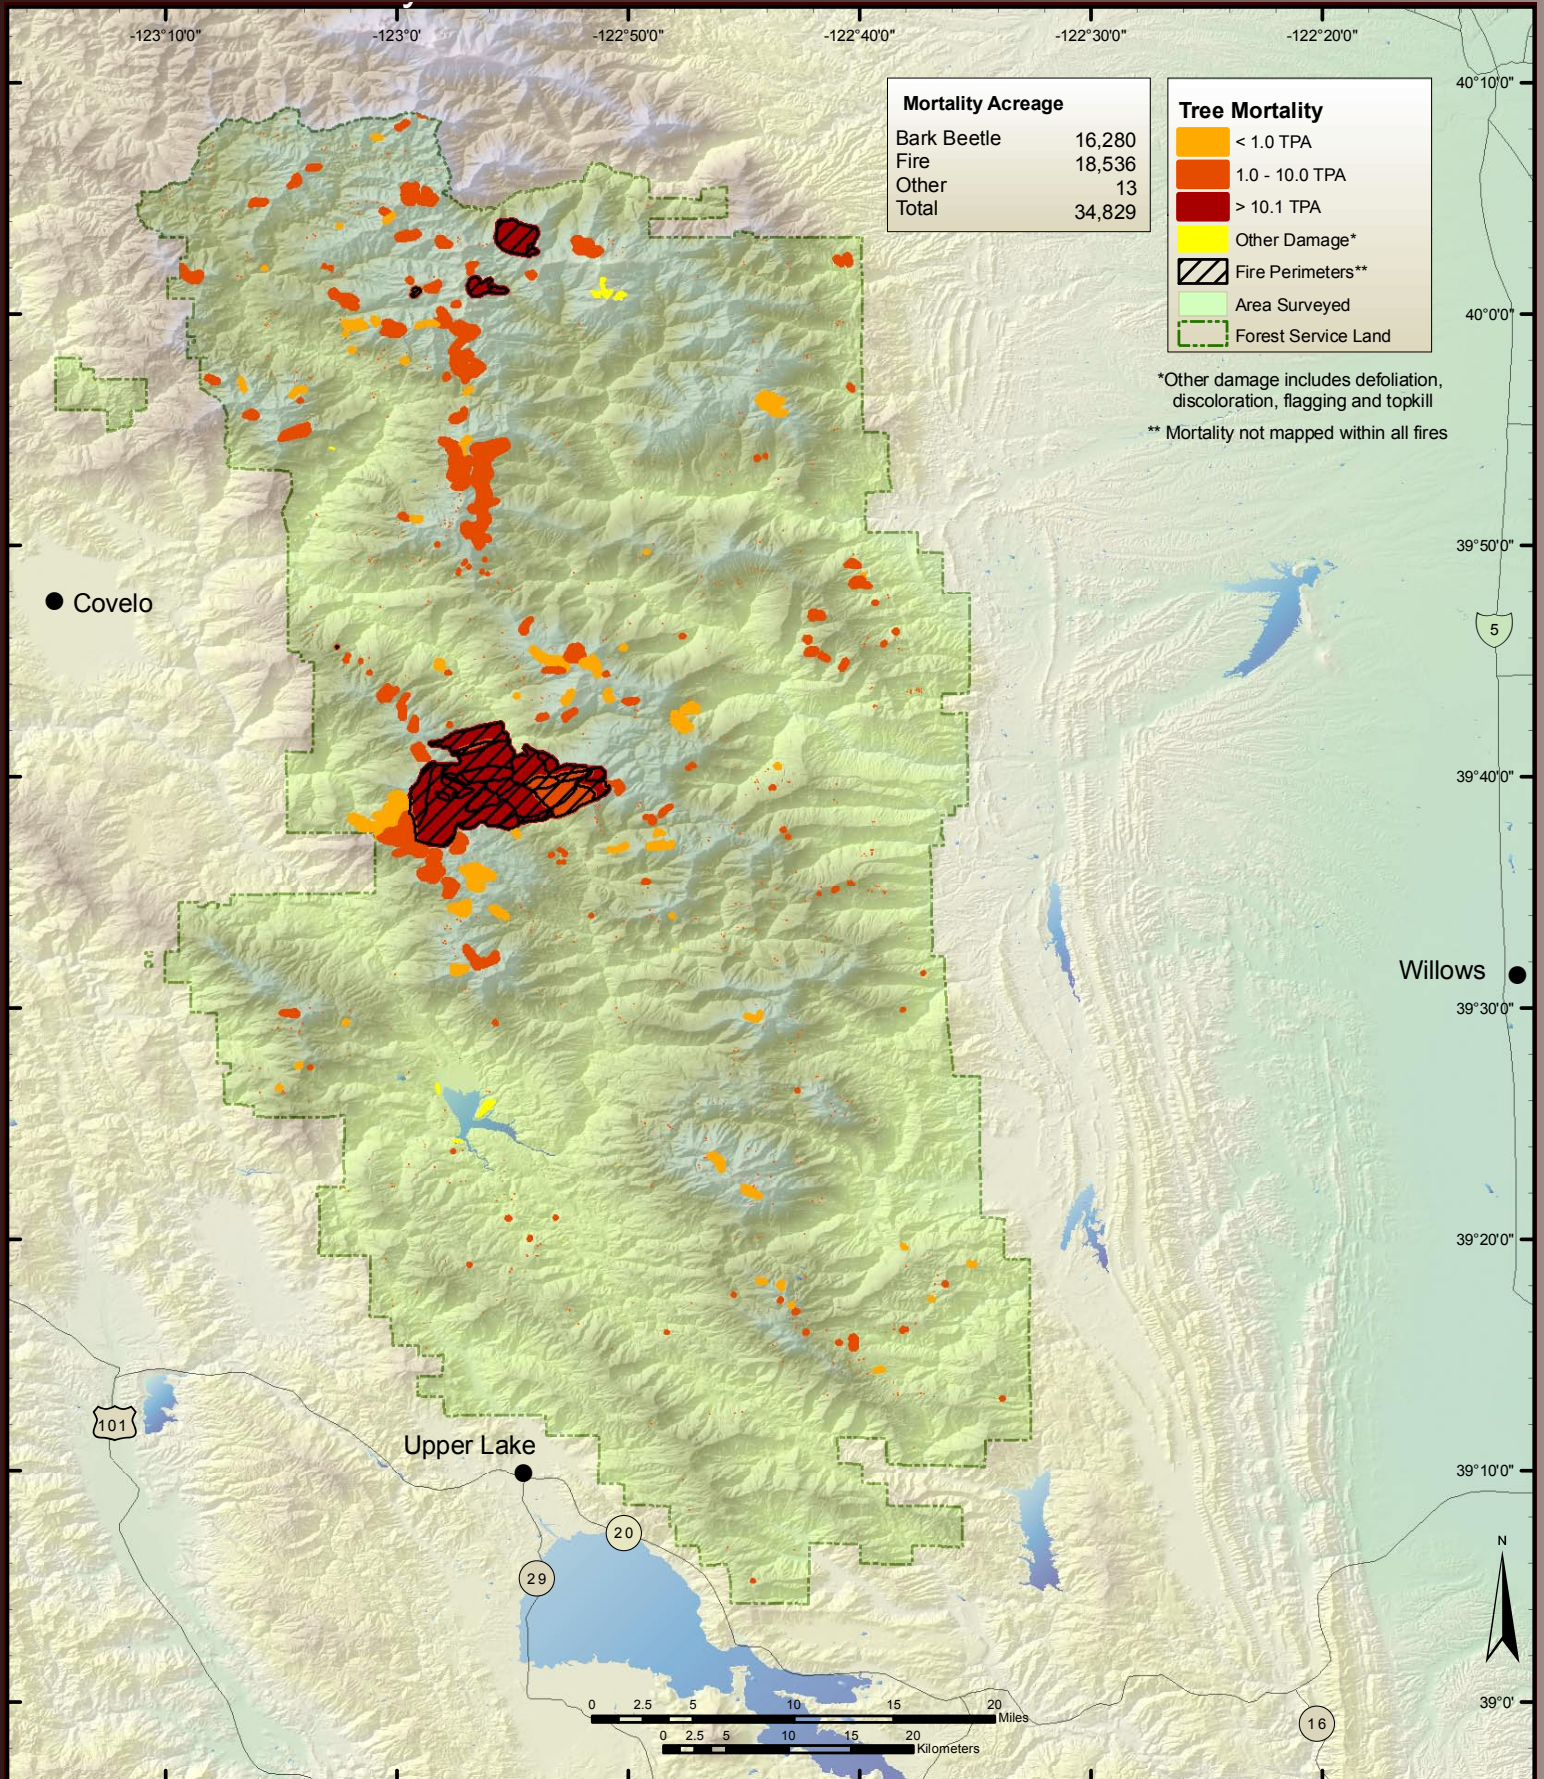

2006 Aerial Survey Results: Angeles National Forest

2006 Aerial Survey Results: Cleveland National Forest

2006 Aerial Survey Results: Eldorado National Forest

2006 Aerial Survey Results: Inyo National Forest

2006 Aerial Survey Results: Klamath National Forest

2006 Aerial Survey Results: Lake Tahoe Basin Management Unit

2006 Aerial Survey Results: Lassen National Forest

2006 Aerial Survey Results: Lassen Volcanic National Park

2006 Aerial Survey Results: Los Padres National

2006 Aerial Survey Results: Mendocino National Forest

2006 Aerial Survey Results: Modoc National Forest

2006 Aerial Survey Results: Plumas National Forest

2006 Aerial Survey Results: Point Reyes National Seashore and Golden Gate National Recreation Area

2006 Aerial Survey Results: Redwood State and National Parks

2006 Aerial Survey Results: San Bernardino National Forest

2006 Aerial Survey Results: Sequoia-Kings National Park

2006 Aerial Survey Results: Sequoia National Forest