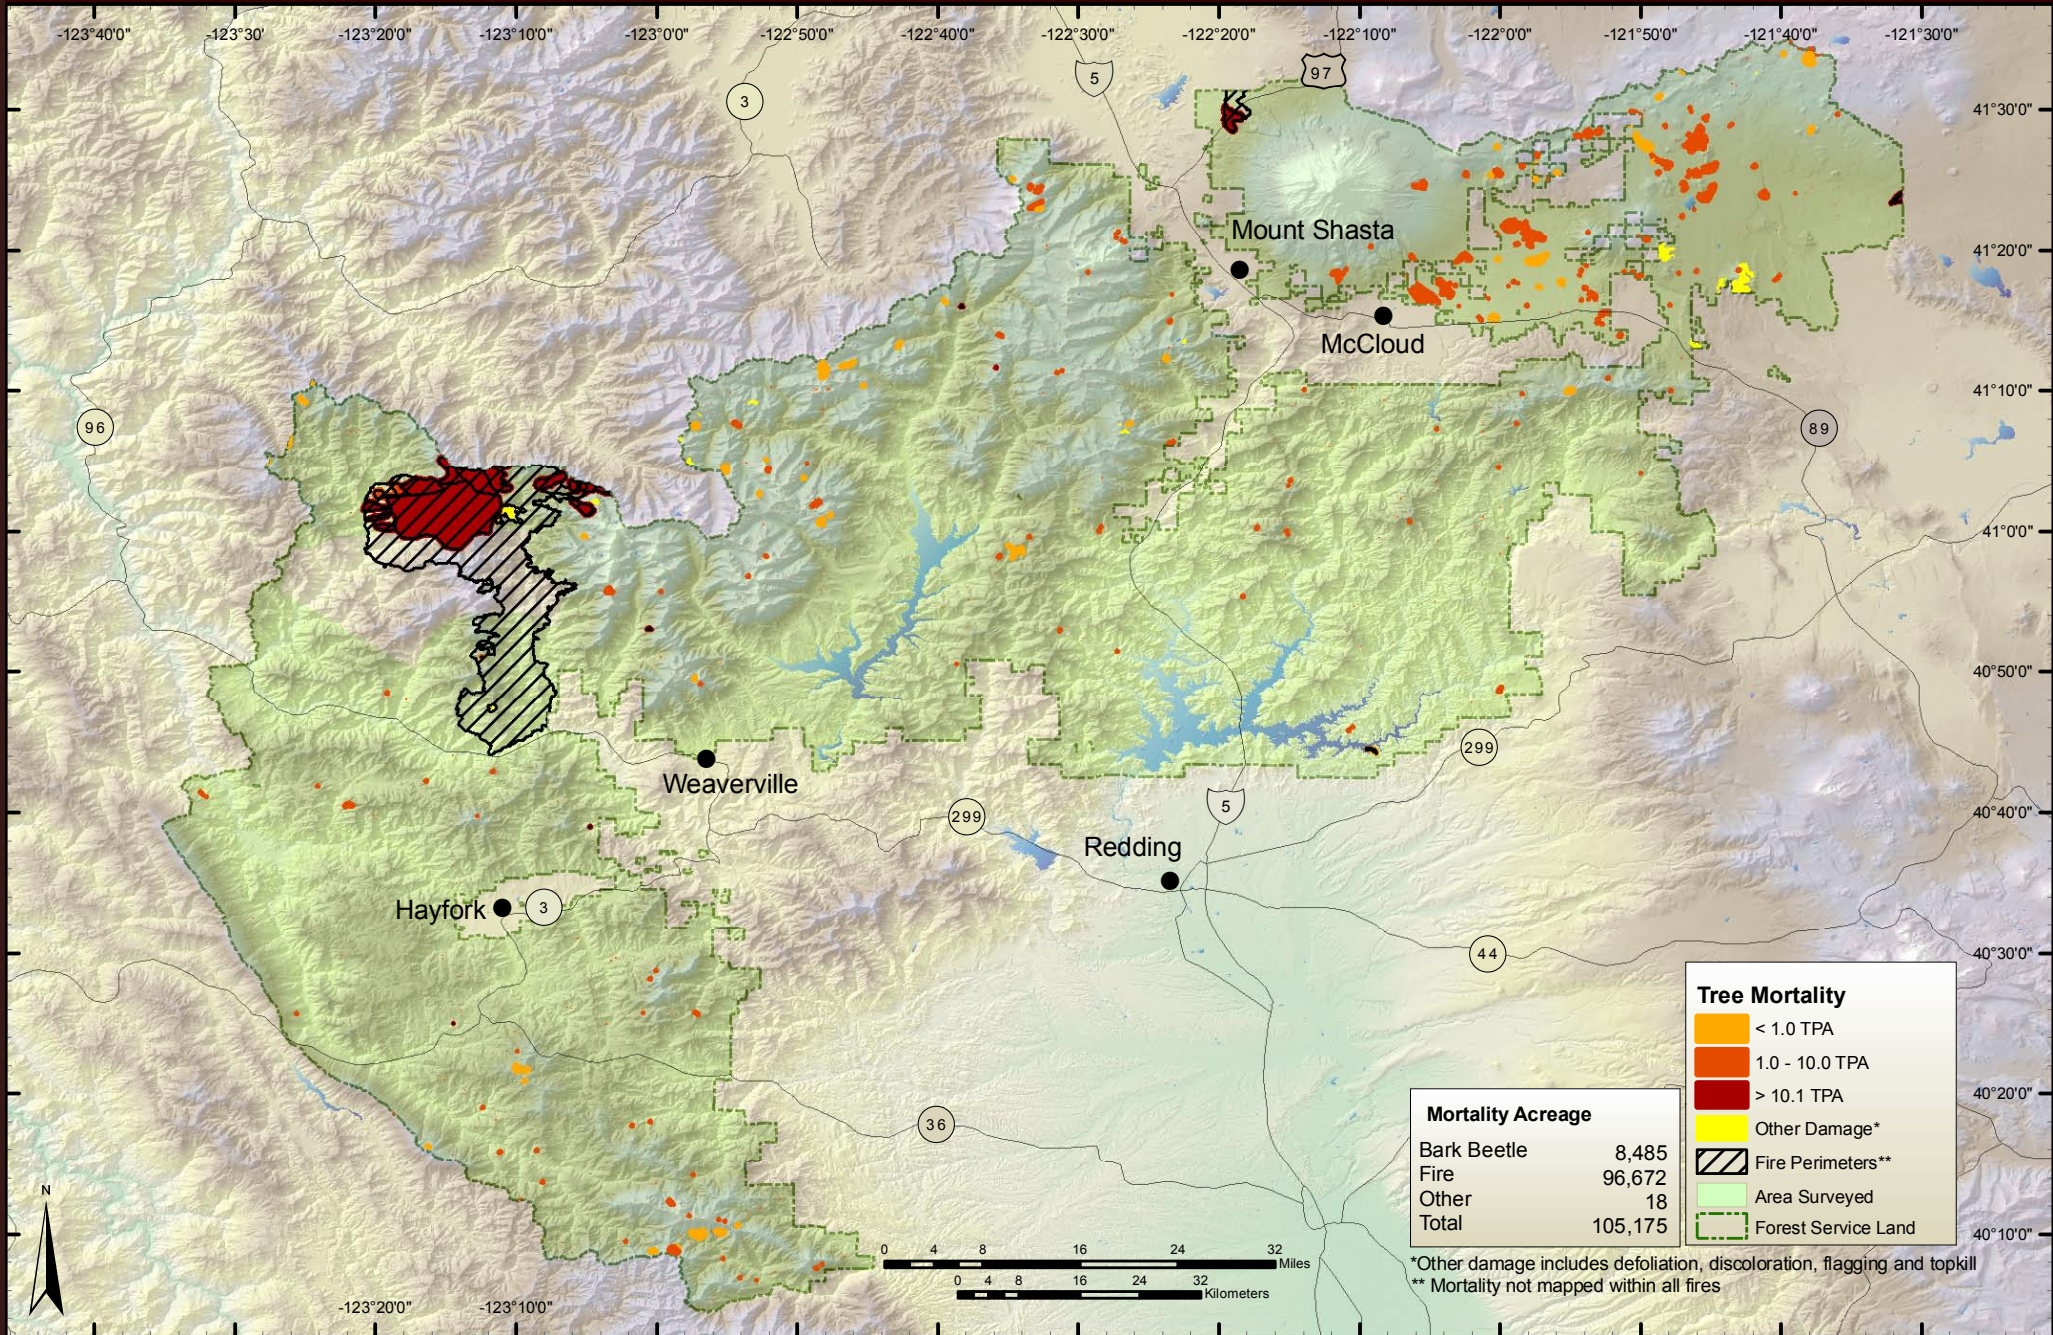

2006 Aerial Survey Results: Los Padres National

2006 Aerial Survey Results: Mendocino National Forest

2006 Aerial Survey Results: Modoc National Forest

2006 Aerial Survey Results: Plumas National Forest

2006 Aerial Survey Results: Point Reyes National Seashore and Golden Gate National Recreation Area

2006 Aerial Survey Results: Redwood State and National Parks

2006 Aerial Survey Results: San Bernardino National Forest

2006 Aerial Survey Results: Sequoia-Kings National Park

2006 Aerial Survey Results: Sequoia National Forest

2006 Aerial Survey Results: Shasta-Trinity National Forest

2006 Aerial Survey Results: Sierra National Forest

2006 Aerial Survey Results: Six Rivers National Forest

2006 Aerial Survey Results: Stanislaus National Forest

2006 Aerial Survey Results: Tahoe National Forest

2006 Aerial Survey Results: Whiskeytown National Recreation Area

2006 Aerial Survey Results: Yosemite National Park

2006 Aerial Survey Results: Alameda County