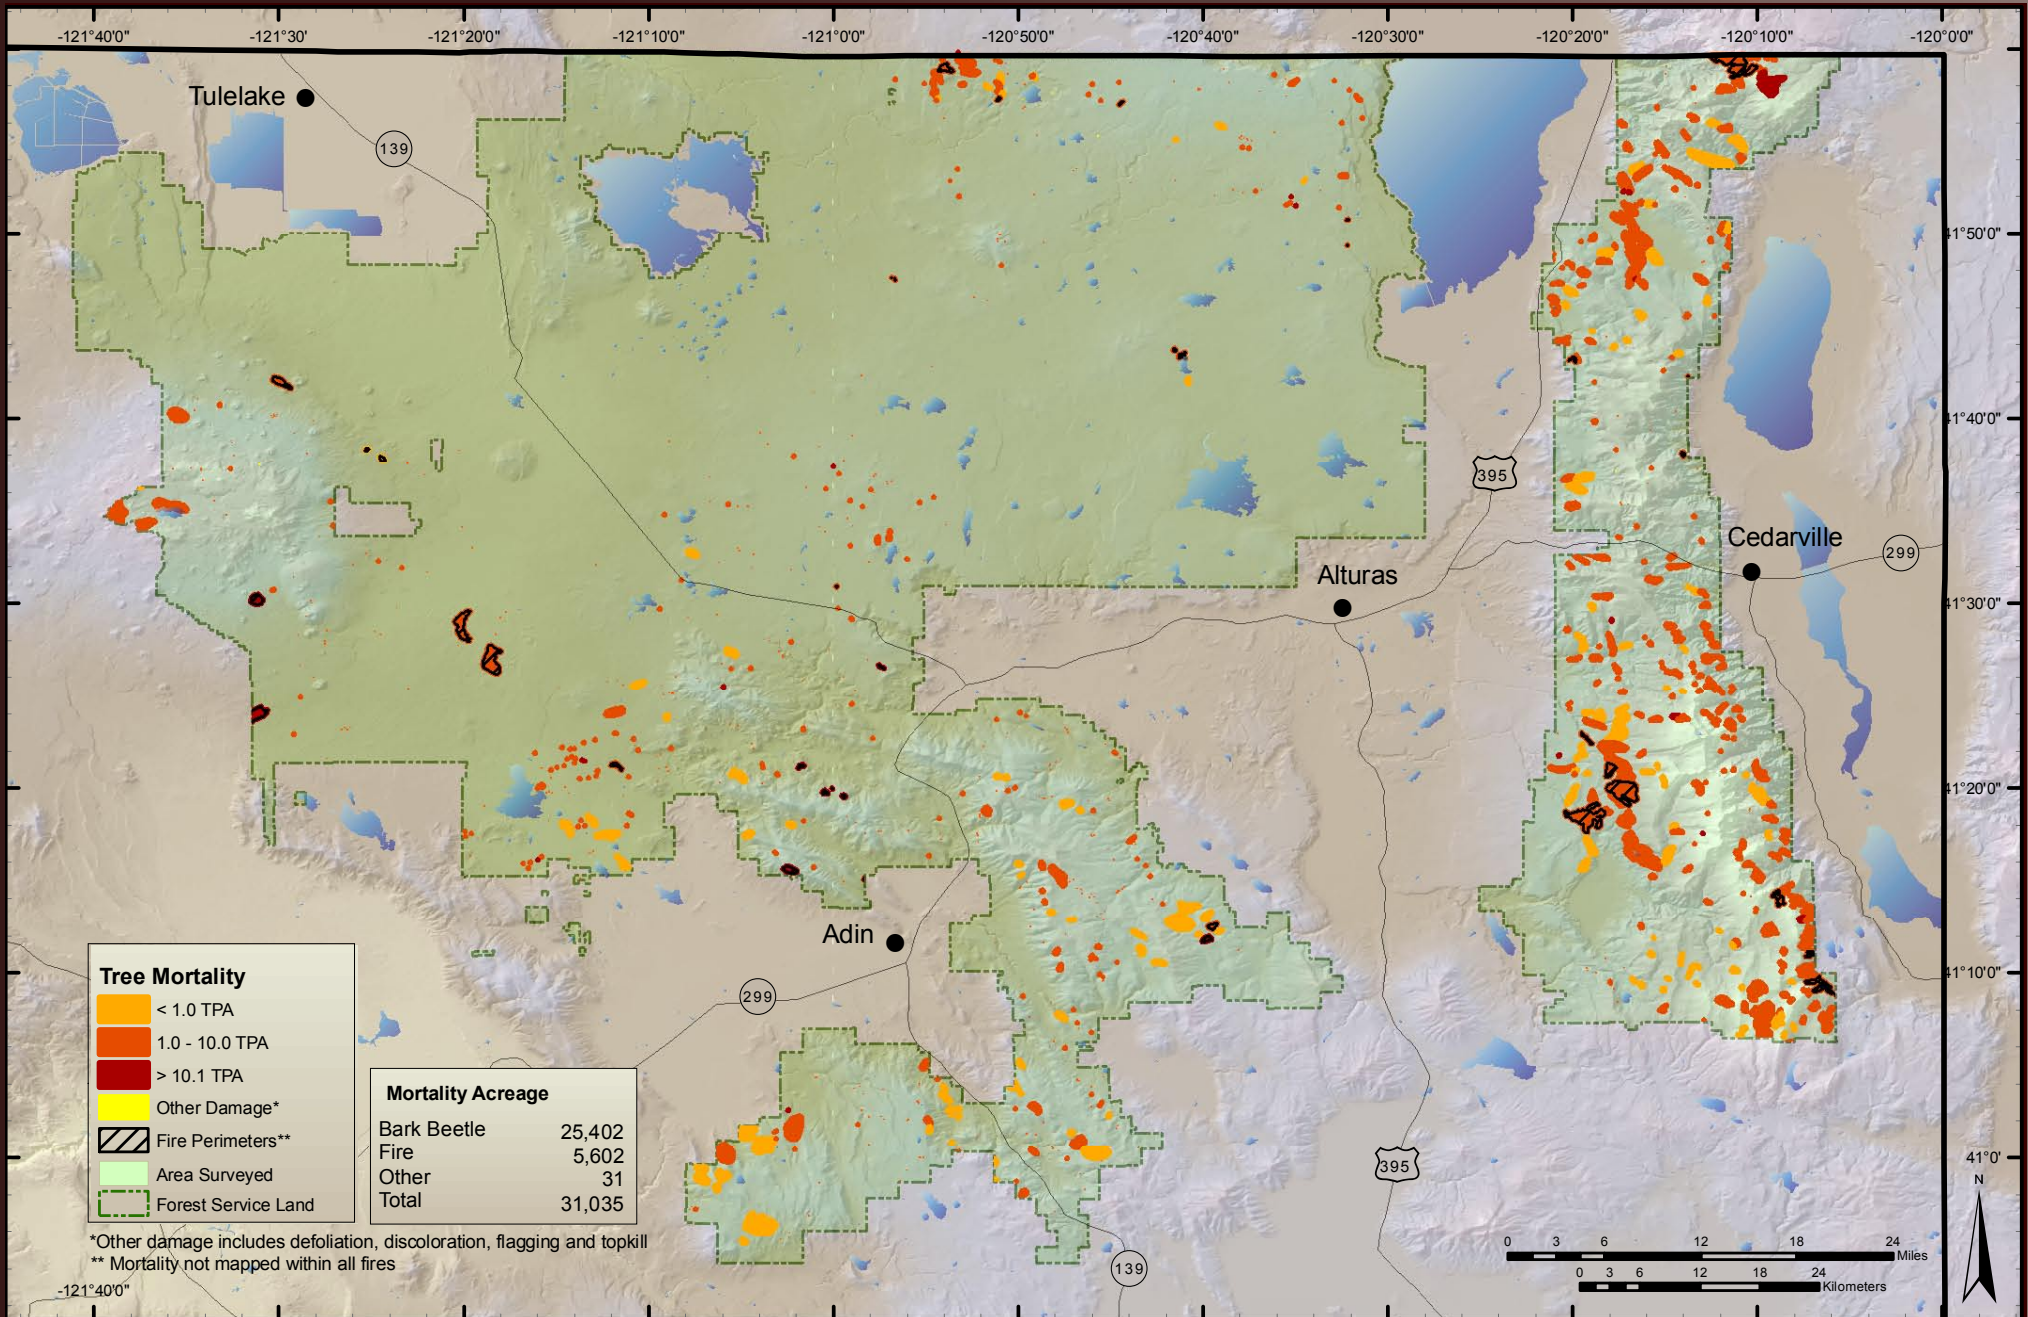

2006 Aerial Survey Results: Angeles National Forest

2006 Aerial Survey Results: Cleveland National Forest

2006 Aerial Survey Results: Eldorado National Forest

2006 Aerial Survey Results: Inyo National Forest

2006 Aerial Survey Results: Klamath National Forest

2006 Aerial Survey Results: Lake Tahoe Basin Management Unit

2006 Aerial Survey Results: Lassen National Forest

2006 Aerial Survey Results: Lassen Volcanic National Park

2006 Aerial Survey Results: Los Padres National

2006 Aerial Survey Results: Mendocino National Forest

2006 Aerial Survey Results: Modoc National Forest

2006 Aerial Survey Results: Plumas National Forest

2006 Aerial Survey Results: Point Reyes National Seashore and Golden Gate National Recreation Area

2006 Aerial Survey Results: Redwood State and National Parks

2006 Aerial Survey Results: San Bernardino National Forest

2006 Aerial Survey Results: Sequoia-Kings National Park

2006 Aerial Survey Results: Sequoia National Forest