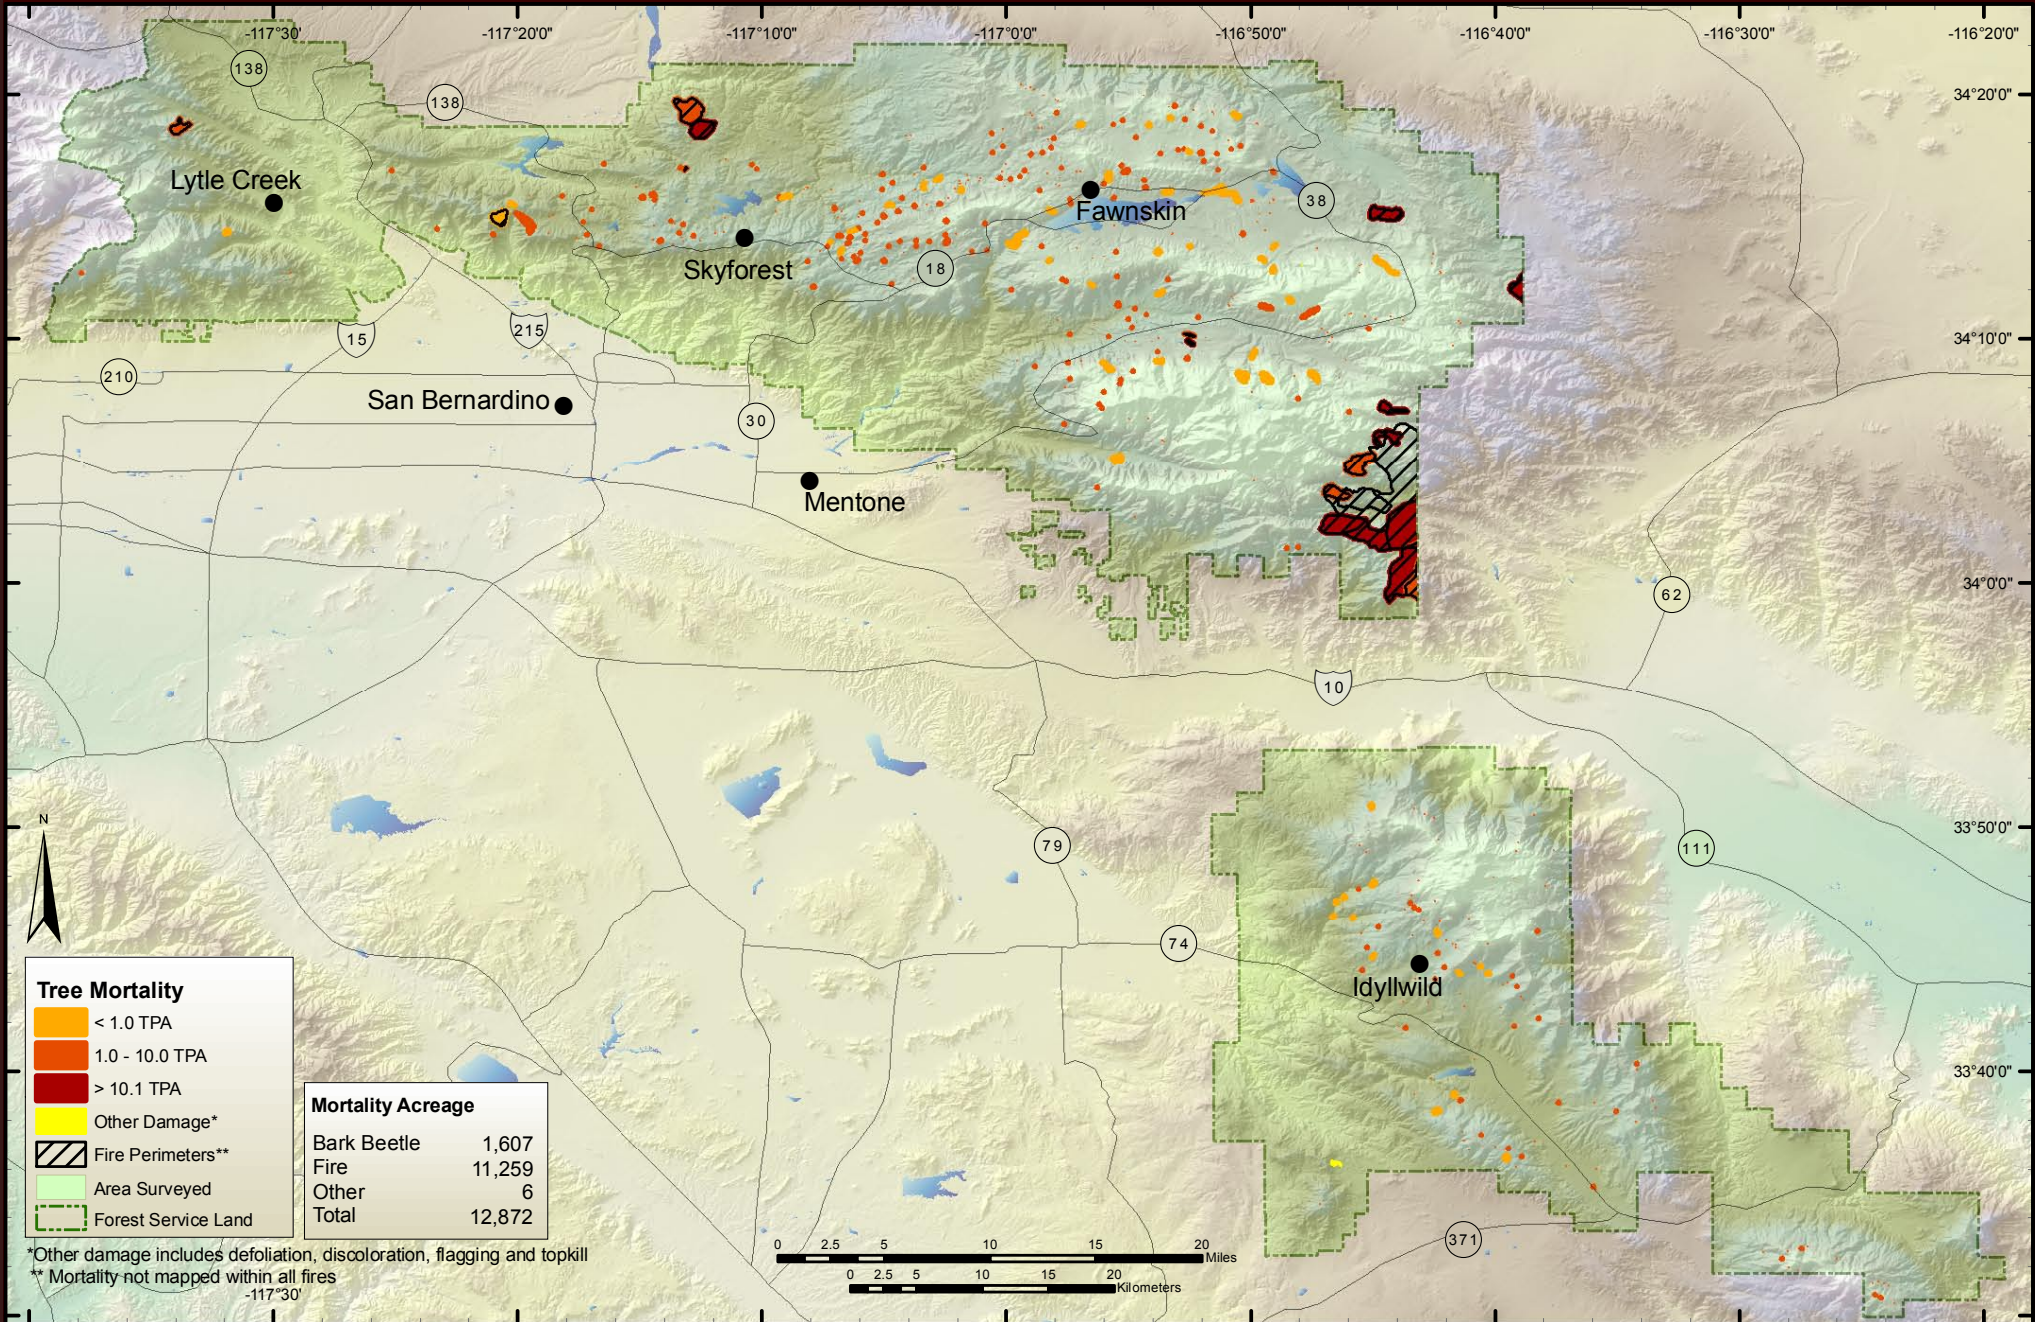

2006 Aerial Survey Results: Klamath National Forest

2006 Aerial Survey Results: Lake Tahoe Basin Management Unit

2006 Aerial Survey Results: Lassen National Forest

2006 Aerial Survey Results: Lassen Volcanic National Park

2006 Aerial Survey Results: Los Padres National

2006 Aerial Survey Results: Mendocino National Forest

2006 Aerial Survey Results: Modoc National Forest

2006 Aerial Survey Results: Plumas National Forest

2006 Aerial Survey Results: Point Reyes National Seashore and Golden Gate National Recreation Area

2006 Aerial Survey Results: Redwood State and National Parks

2006 Aerial Survey Results: San Bernardino National Forest

2006 Aerial Survey Results: Sequoia-Kings National Park

2006 Aerial Survey Results: Sequoia National Forest

2006 Aerial Survey Results: Shasta-Trinity National Forest

2006 Aerial Survey Results: Sierra National Forest

2006 Aerial Survey Results: Six Rivers National Forest

2006 Aerial Survey Results: Stanislaus National Forest