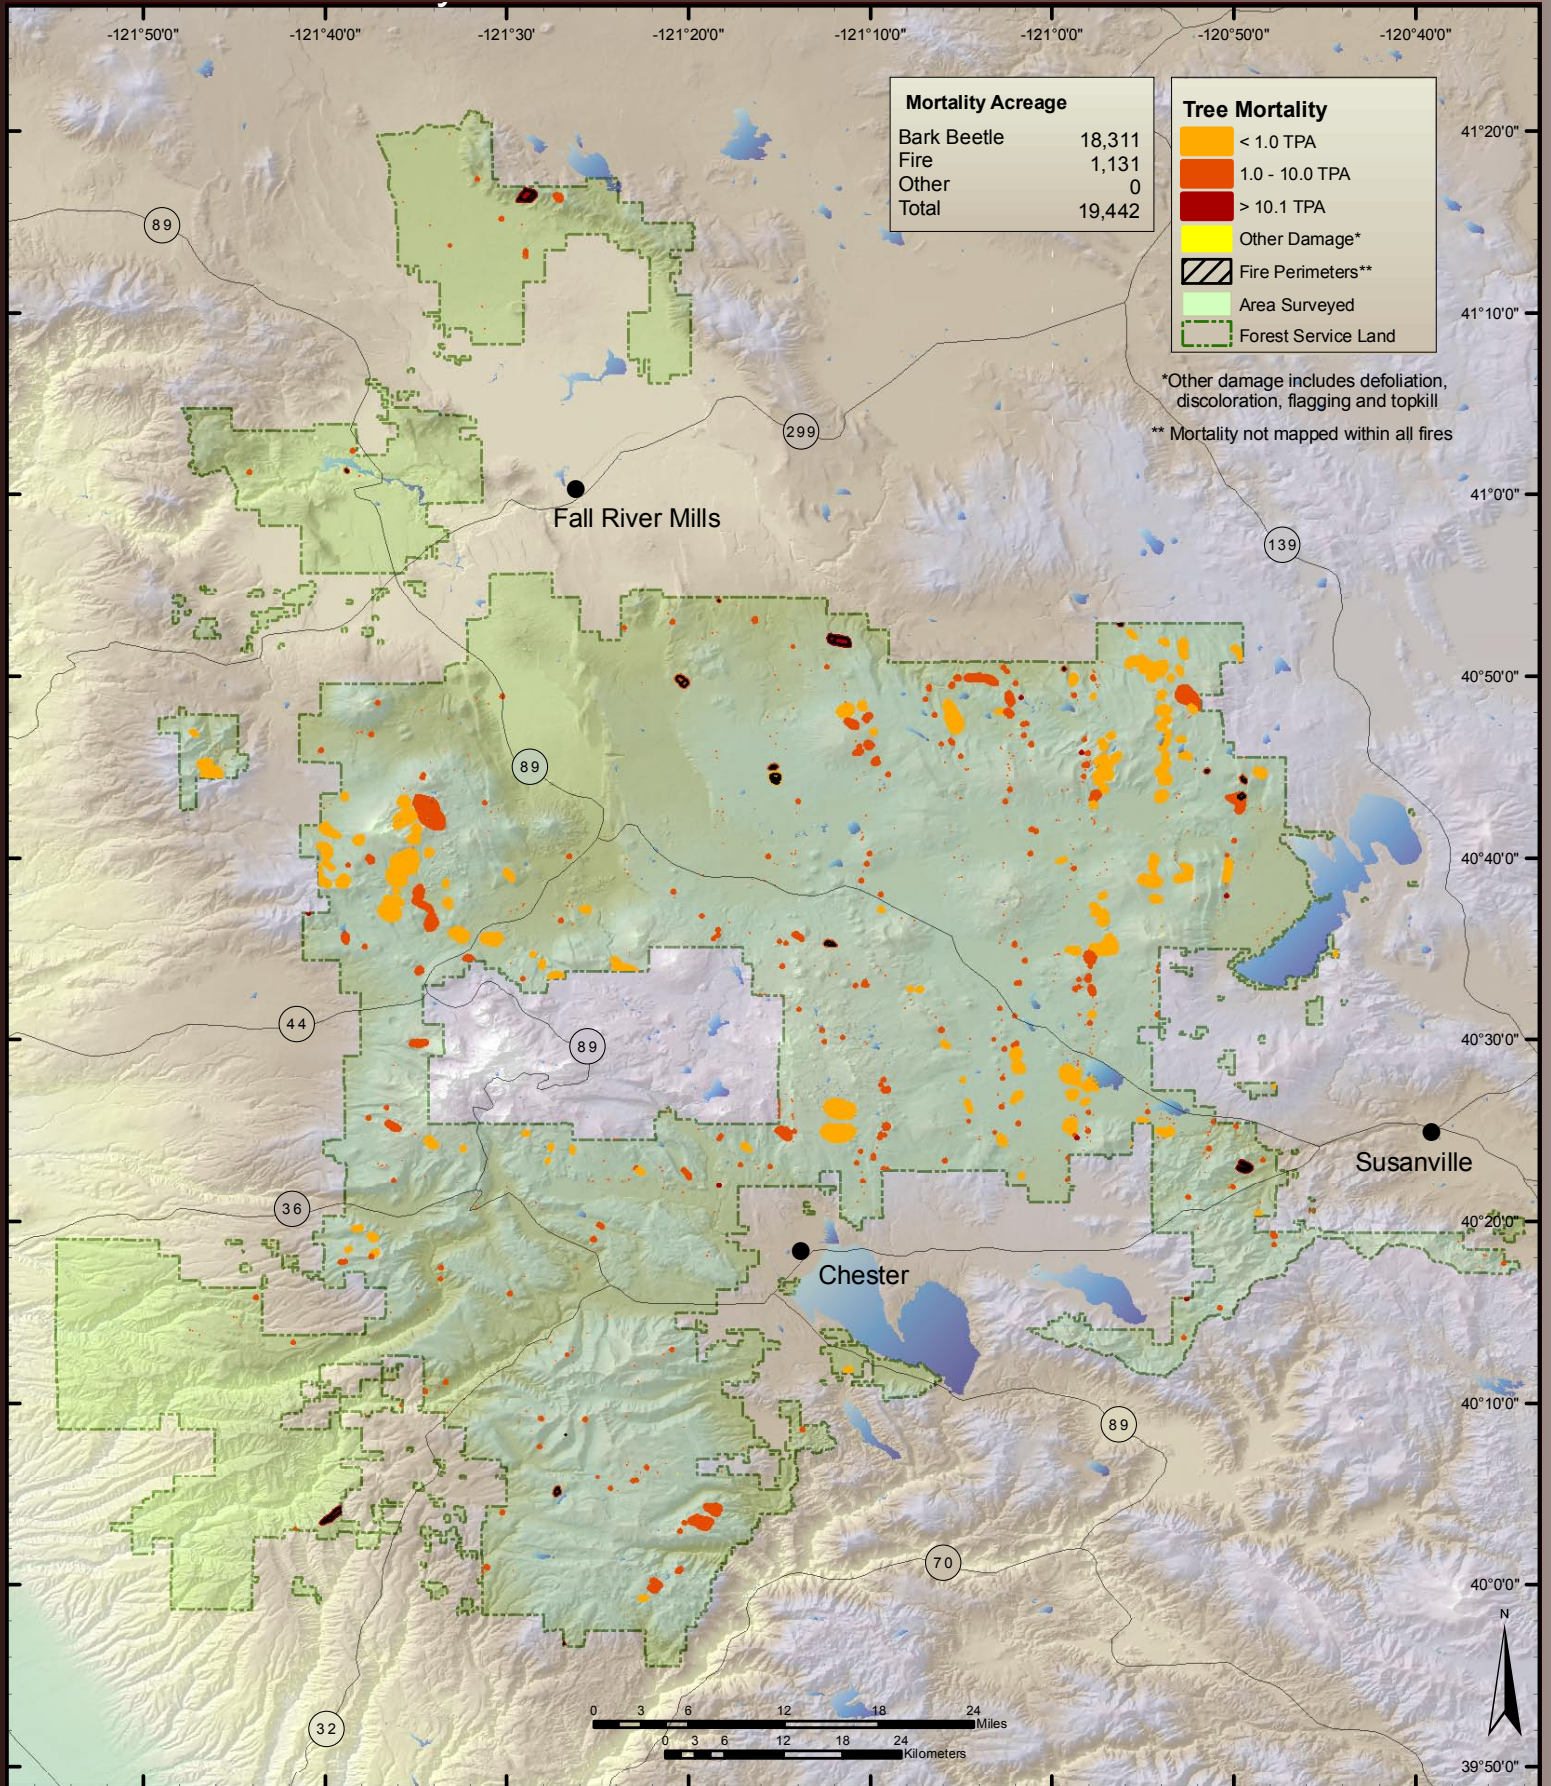

2006 Aerial Survey Results: Angeles National Forest

2006 Aerial Survey Results: Cleveland National Forest

2006 Aerial Survey Results: Eldorado National Forest

2006 Aerial Survey Results: Inyo National Forest

2006 Aerial Survey Results: Klamath National Forest

2006 Aerial Survey Results: Lake Tahoe Basin Management Unit

2006 Aerial Survey Results: Lassen National Forest

2006 Aerial Survey Results: Lassen Volcanic National Park

2006 Aerial Survey Results: Los Padres National

2006 Aerial Survey Results: Mendocino National Forest

2006 Aerial Survey Results: Modoc National Forest

2006 Aerial Survey Results: Plumas National Forest

2006 Aerial Survey Results: Point Reyes National Seashore and Golden Gate National Recreation Area

2006 Aerial Survey Results: Shasta-Trinity National Forest

2006 Aerial Survey Results: Sierra National Forest

2006 Aerial Survey Results: Six Rivers National Forest

2006 Aerial Survey Results: Stanislaus National Forest