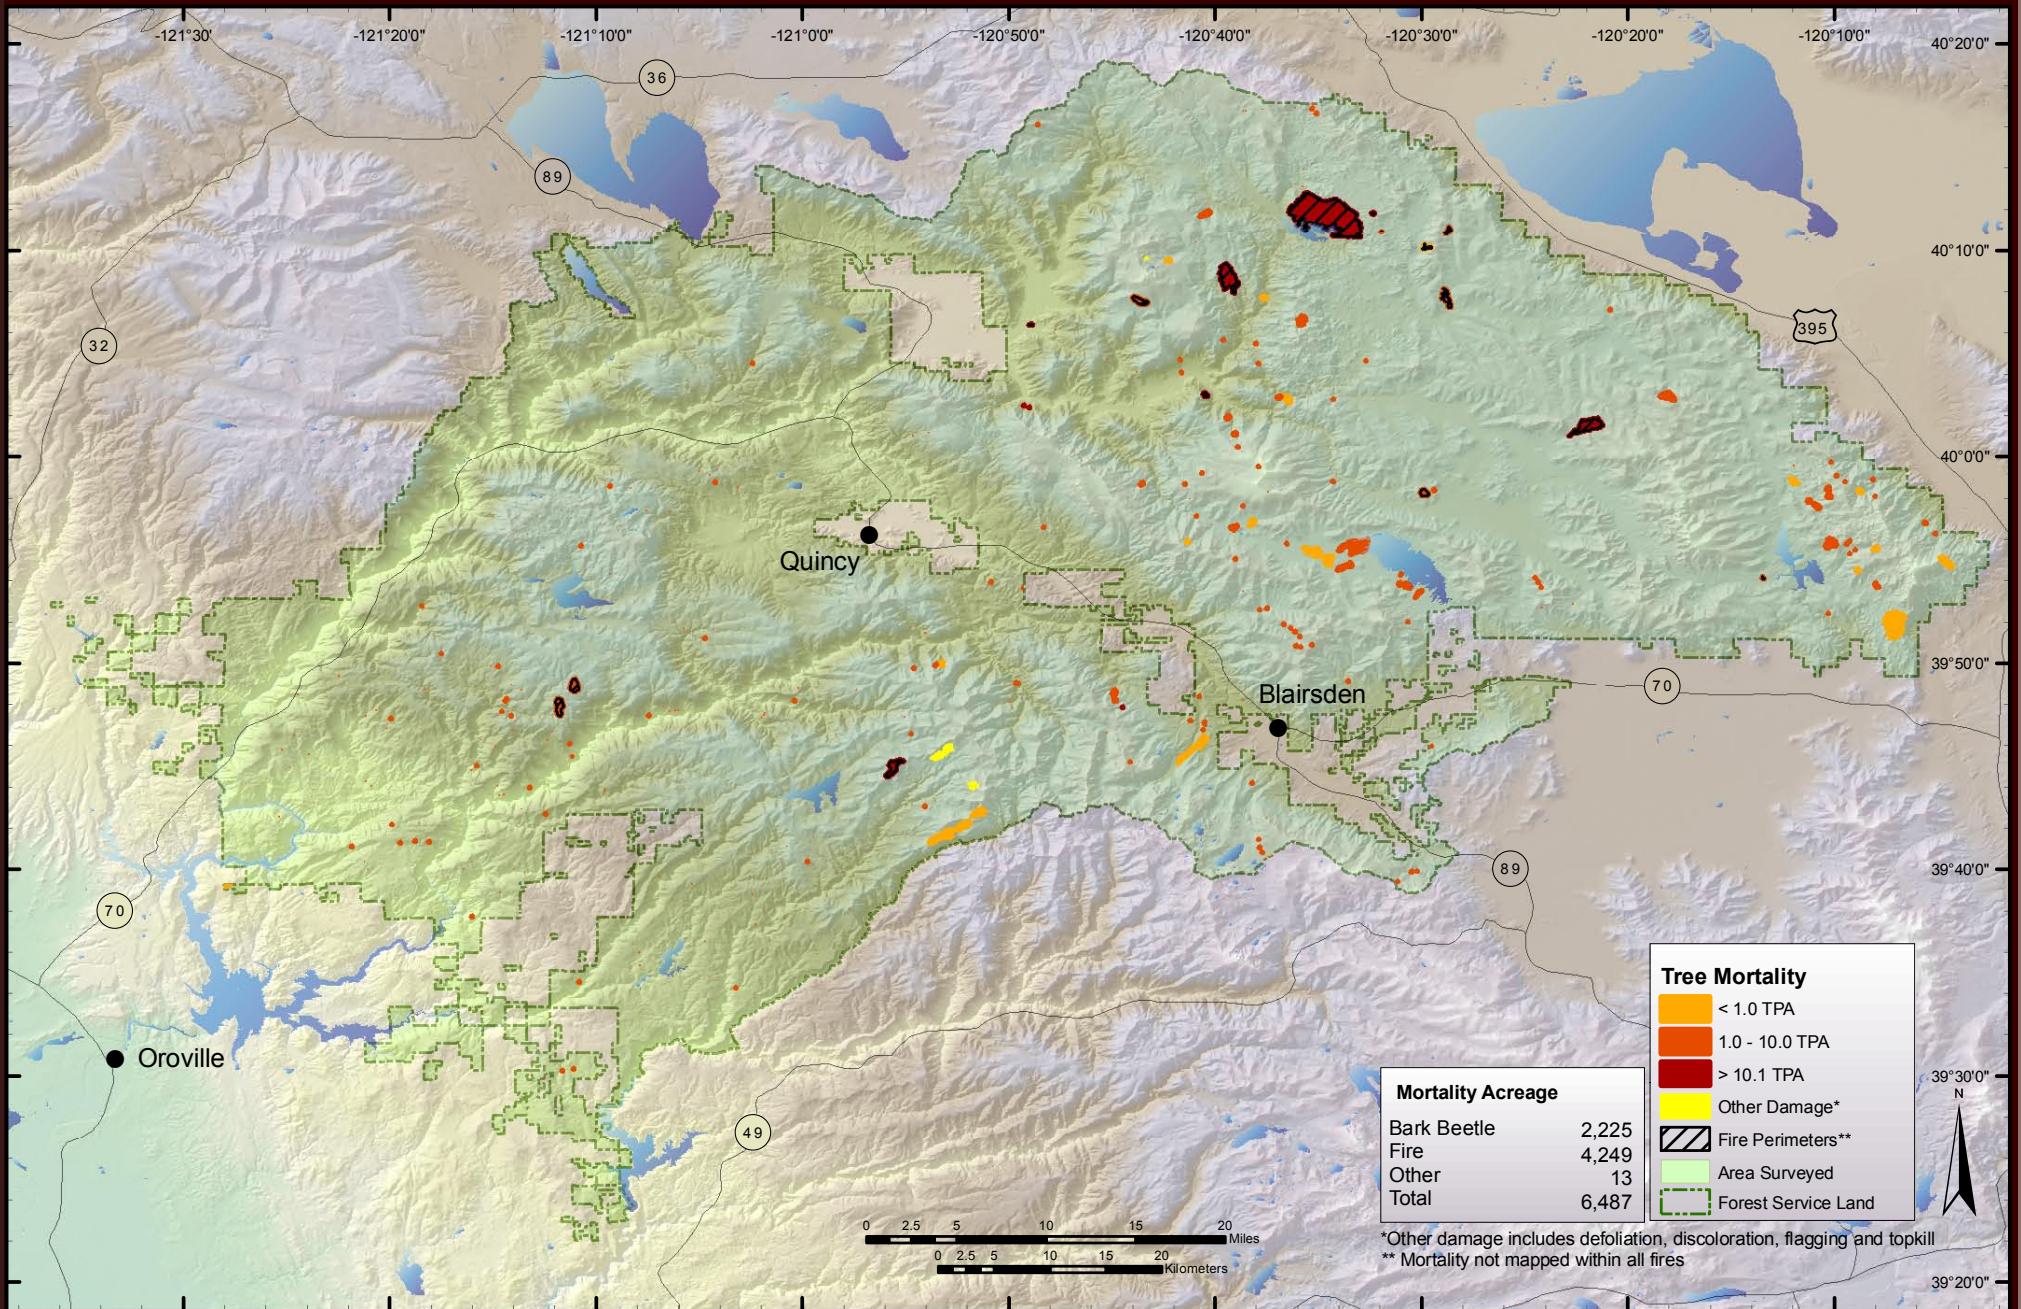

2006 Aerial Survey Results: Klamath National Forest

2006 Aerial Survey Results: Lake Tahoe Basin Management Unit

2006 Aerial Survey Results: Lassen National Forest

2006 Aerial Survey Results: Lassen Volcanic National Park

2006 Aerial Survey Results: Los Padres National

2006 Aerial Survey Results: Mendocino National Forest

2006 Aerial Survey Results: Modoc National Forest

2006 Aerial Survey Results: Plumas National Forest

2006 Aerial Survey Results: Point Reyes National Seashore and Golden Gate National Recreation Area

2006 Aerial Survey Results: Redwood State and National Parks

2006 Aerial Survey Results: San Bernardino National Forest

2006 Aerial Survey Results: Sequoia-Kings National Park

2006 Aerial Survey Results: Sequoia National Forest

2006 Aerial Survey Results: Shasta-Trinity National Forest

2006 Aerial Survey Results: Sierra National Forest

2006 Aerial Survey Results: Six Rivers National Forest

2006 Aerial Survey Results: Stanislaus National Forest