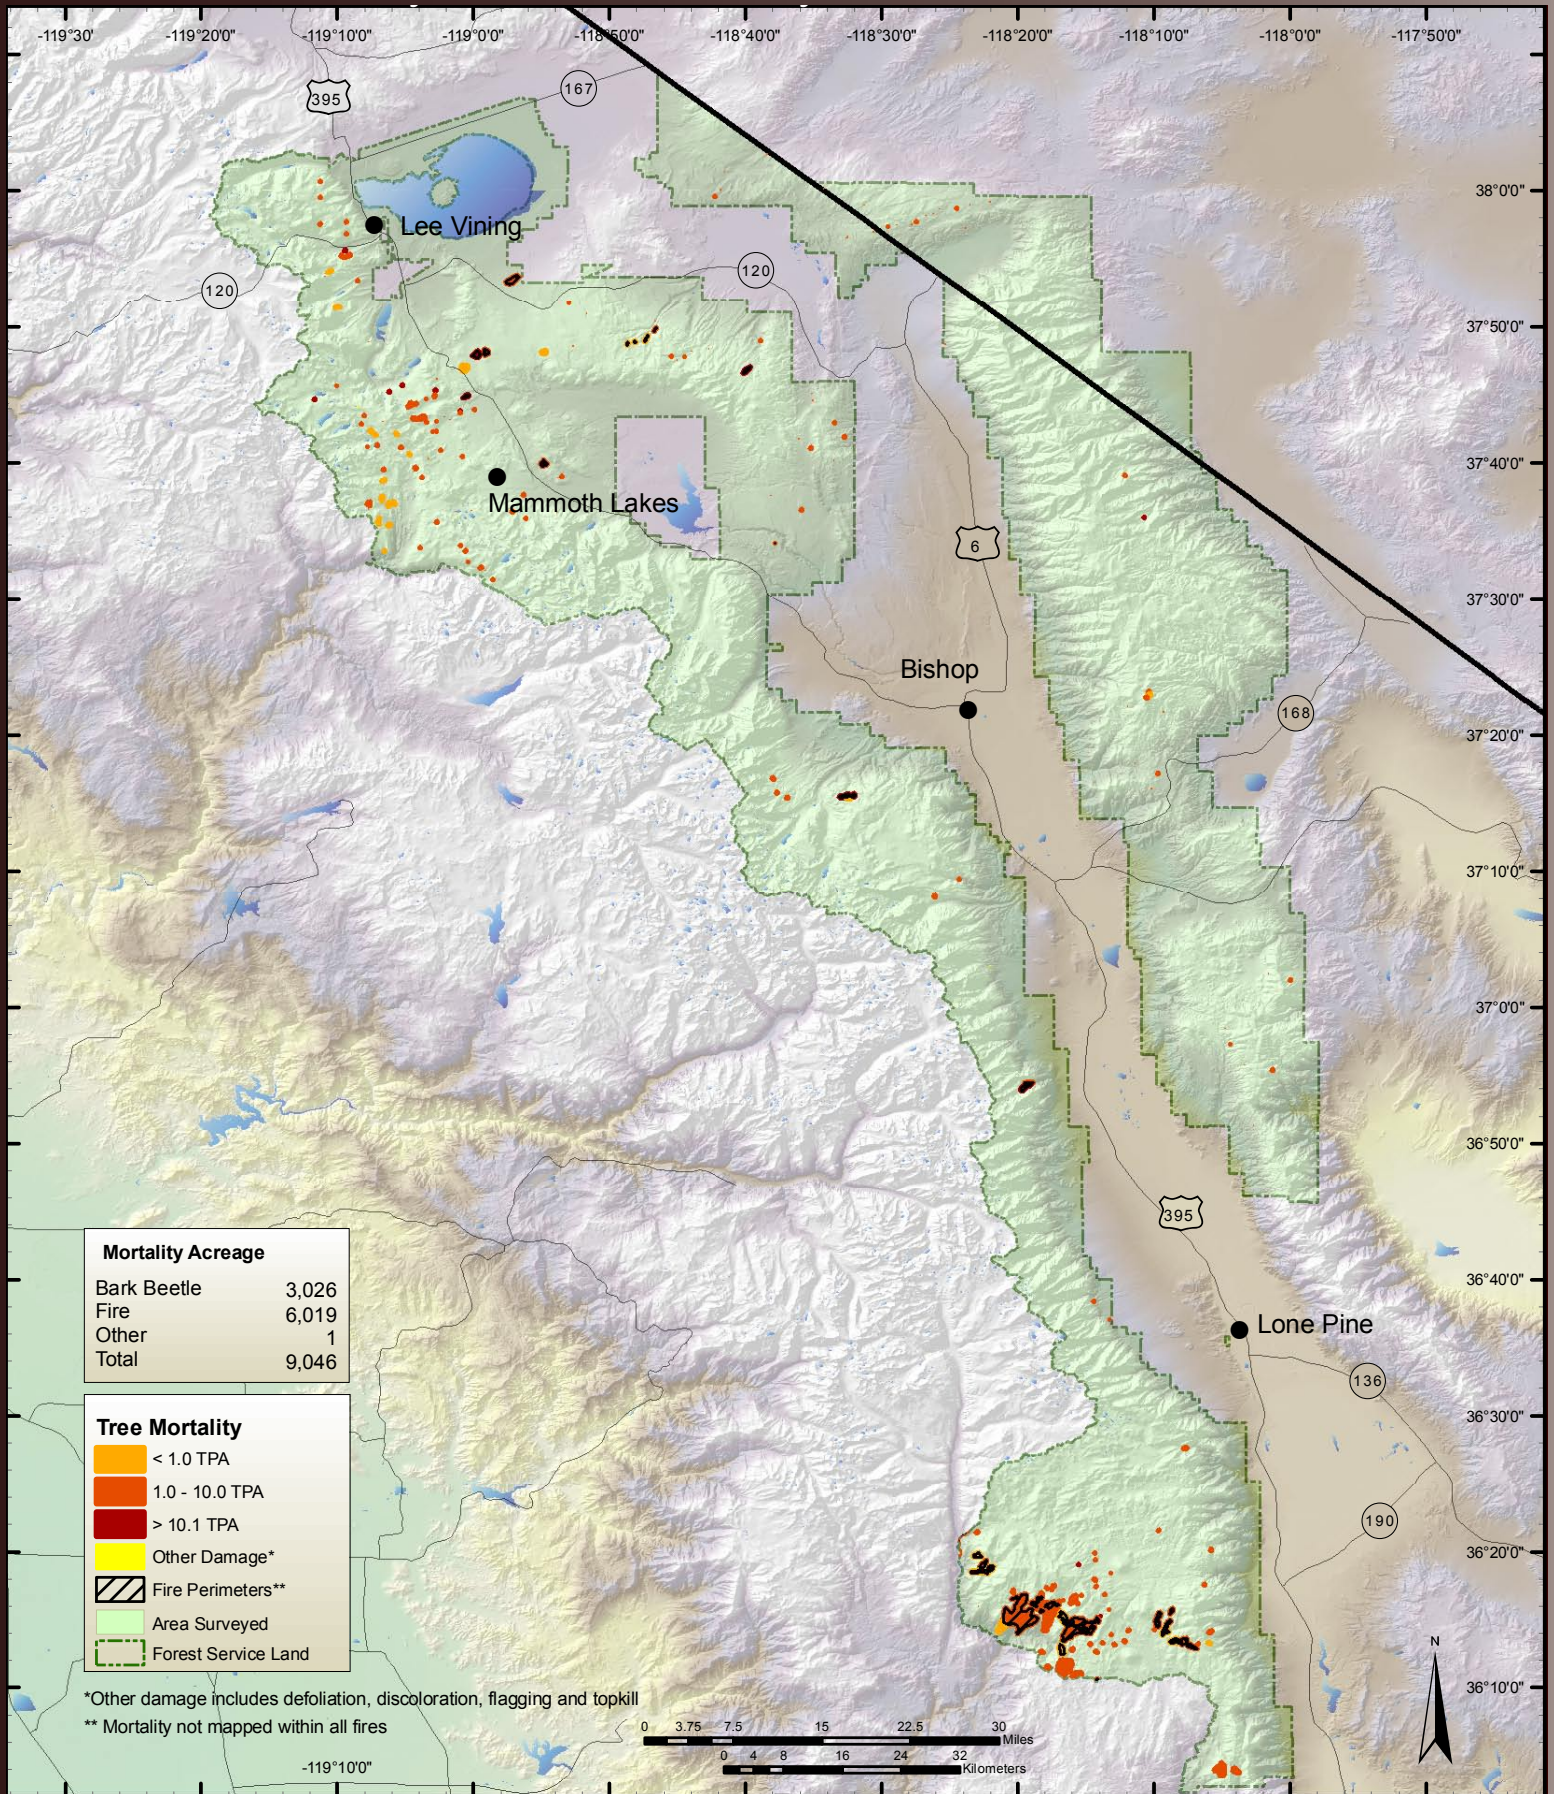

2006 Aerial Survey Results: Angeles National Forest

2006 Aerial Survey Results: Cleveland National Forest

2006 Aerial Survey Results: Eldorado National Forest

2006 Aerial Survey Results: Inyo National Forest

2006 Aerial Survey Results: Klamath National Forest

2006 Aerial Survey Results: Lake Tahoe Basin Management Unit

2006 Aerial Survey Results: Lassen National Forest

2006 Aerial Survey Results: Lassen Volcanic National Park

2006 Aerial Survey Results: Los Padres National

2006 Aerial Survey Results: Mendocino National Forest

2006 Aerial Survey Results: Modoc National Forest

2006 Aerial Survey Results: Plumas National Forest

2006 Aerial Survey Results: Point Reyes National Seashore and Golden Gate National Recreation Area