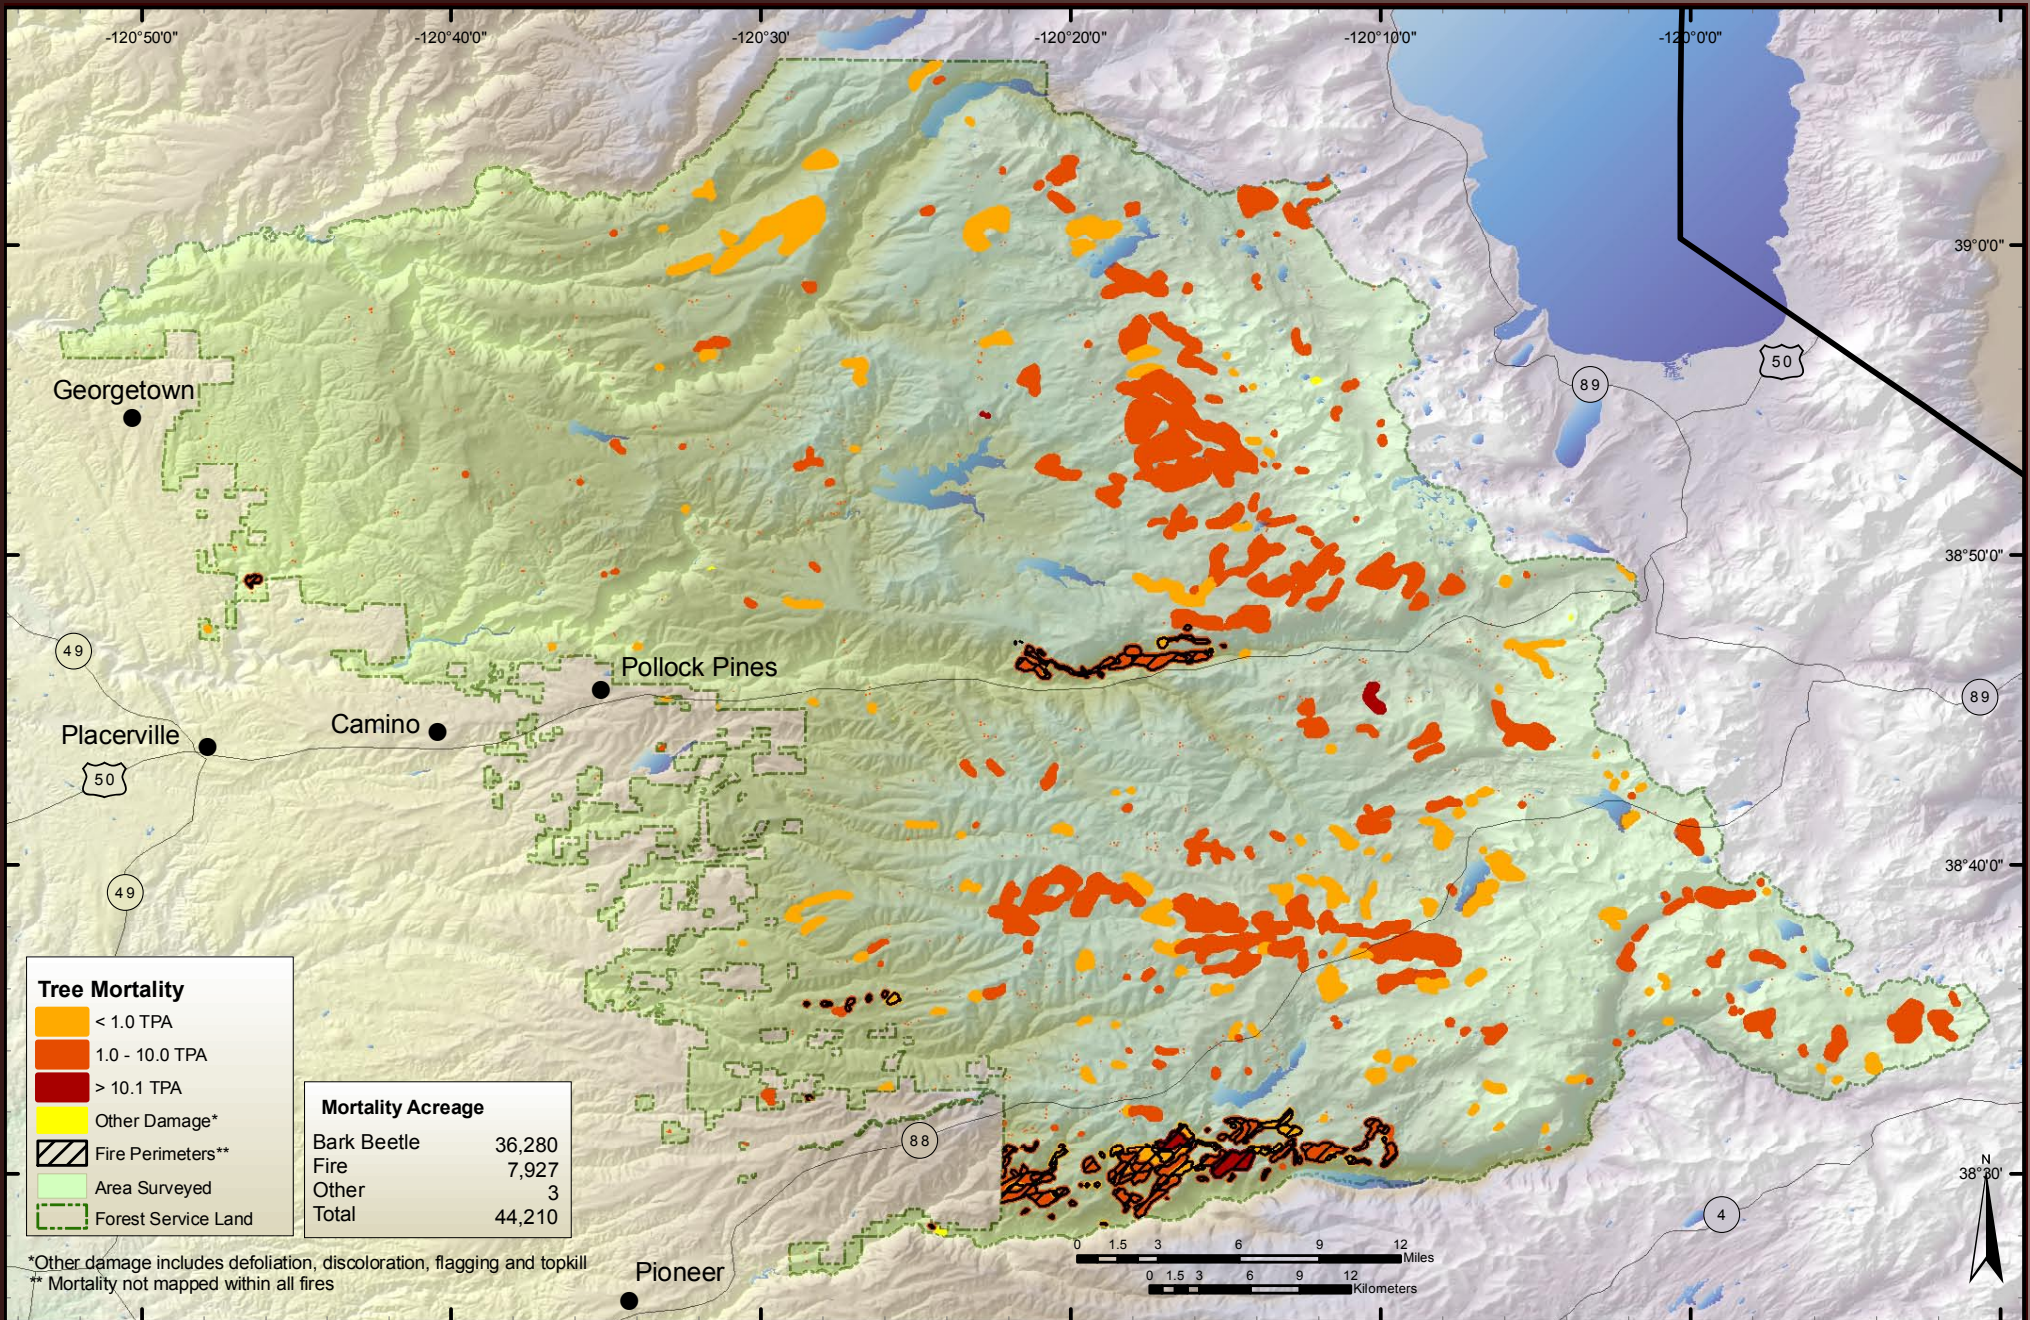

2006 Aerial Survey Results: Angeles National Forest

2006 Aerial Survey Results: Cleveland National Forest

2006 Aerial Survey Results: Eldorado National Forest

2006 Aerial Survey Results: Inyo National Forest

2006 Aerial Survey Results: Klamath National Forest

2006 Aerial Survey Results: Lake Tahoe Basin Management Unit

2006 Aerial Survey Results: Lassen National Forest

2006 Aerial Survey Results: Lassen Volcanic National Park

2006 Aerial Survey Results: Los Padres National

2006 Aerial Survey Results: Mendocino National Forest

2006 Aerial Survey Results: Modoc National Forest

2006 Aerial Survey Results: Plumas National Forest

2006 Aerial Survey Results: Point Reyes National Seashore and Golden Gate National Recreation Area

2006 Aerial Survey Results: Ventura County

2006 Aerial Survey Results: Yolo County

2006 Aerial Survey Results: Yuba County