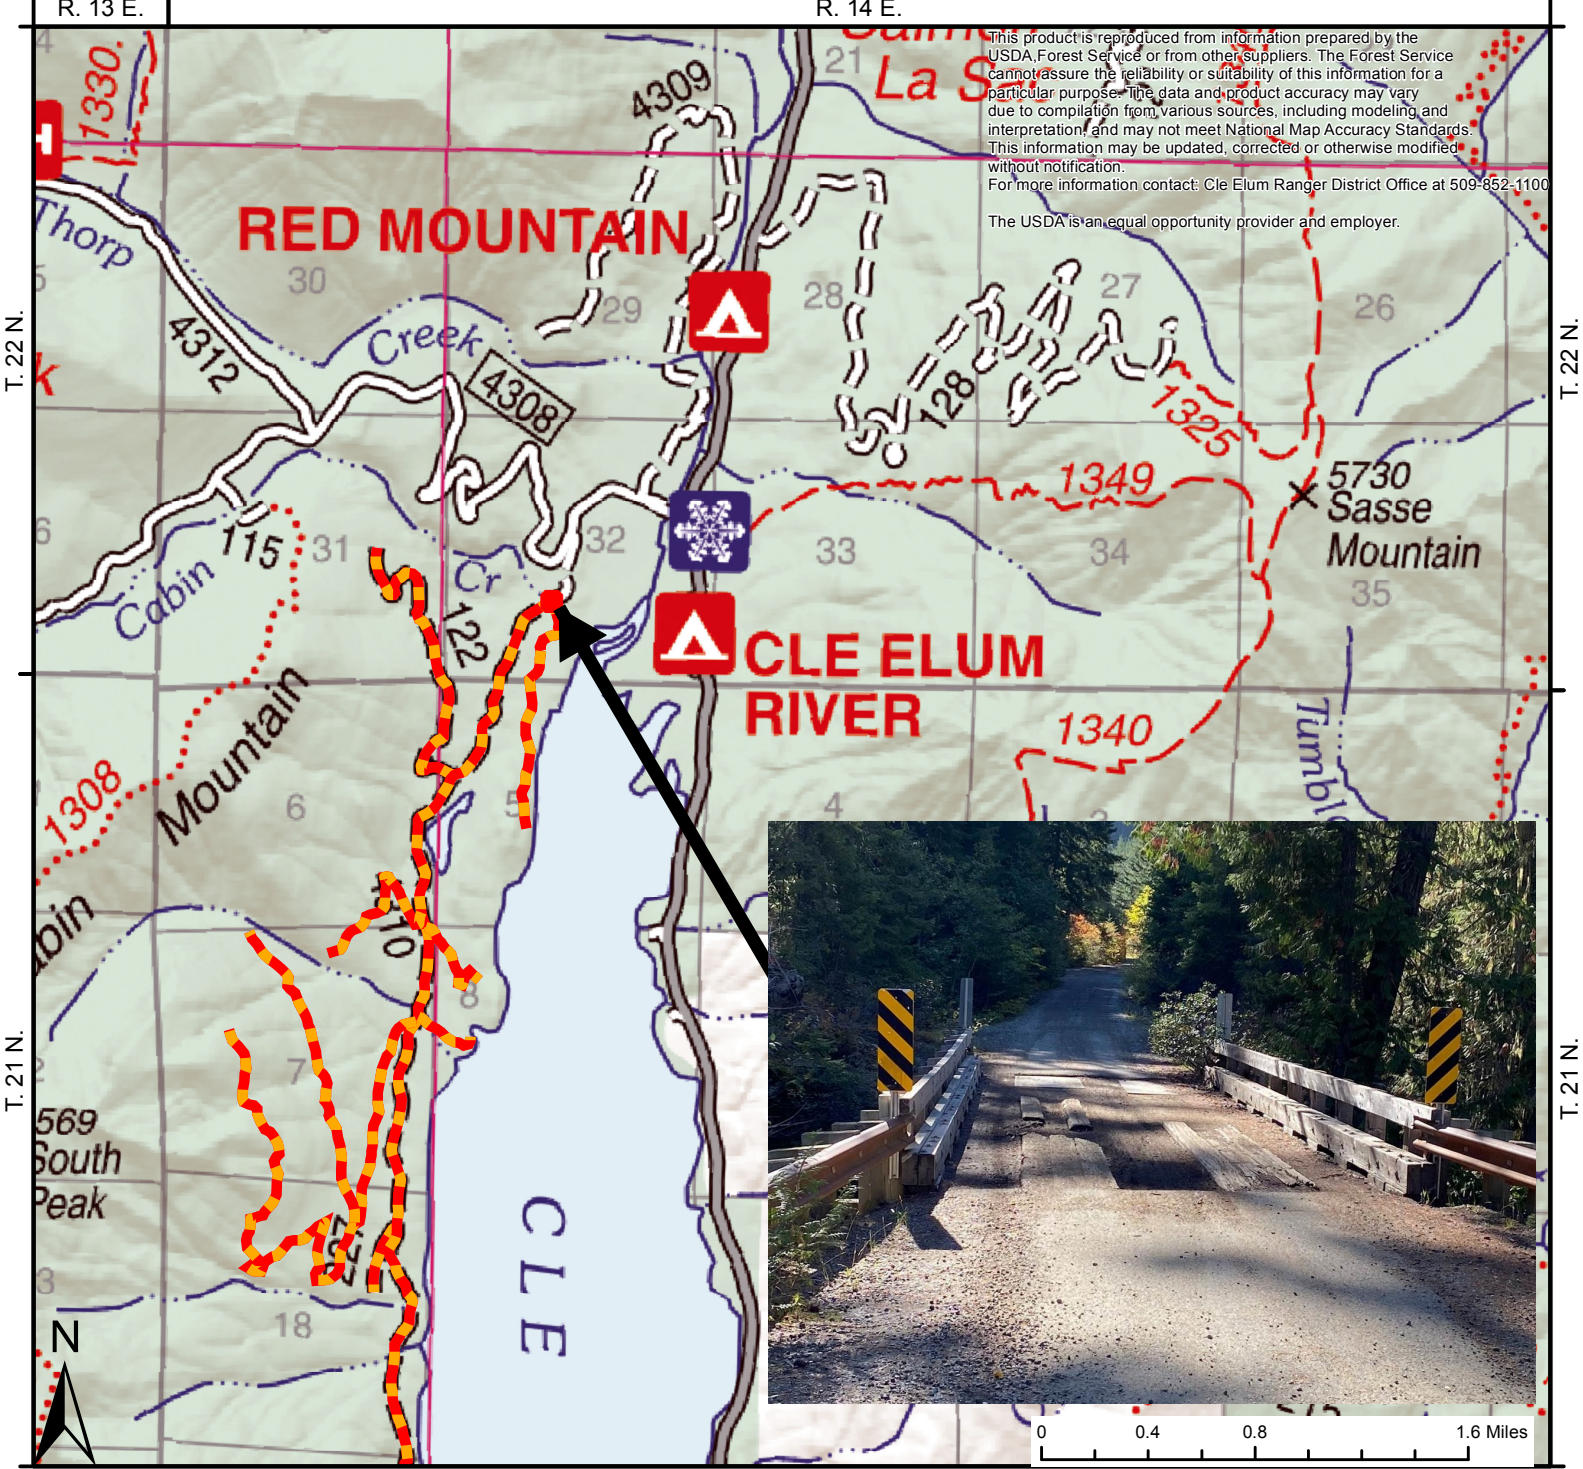

French Cabin Creek Bridge Closure Exhibit A
Closure Number 06-17-08-21-34
Okanogan-Wenatchee National Forest
Cle Elum RD 509-852-1100

Legend

- Site Closure
- Road/Trail Closure
- USFS Admin Boundary
- National Forest Land
- Wilderness
- Bureau of Land Management
- Bureau of Indian Affairs
- National Park Service
- Other Federal Land
- State Land
- Other Land, Including Private