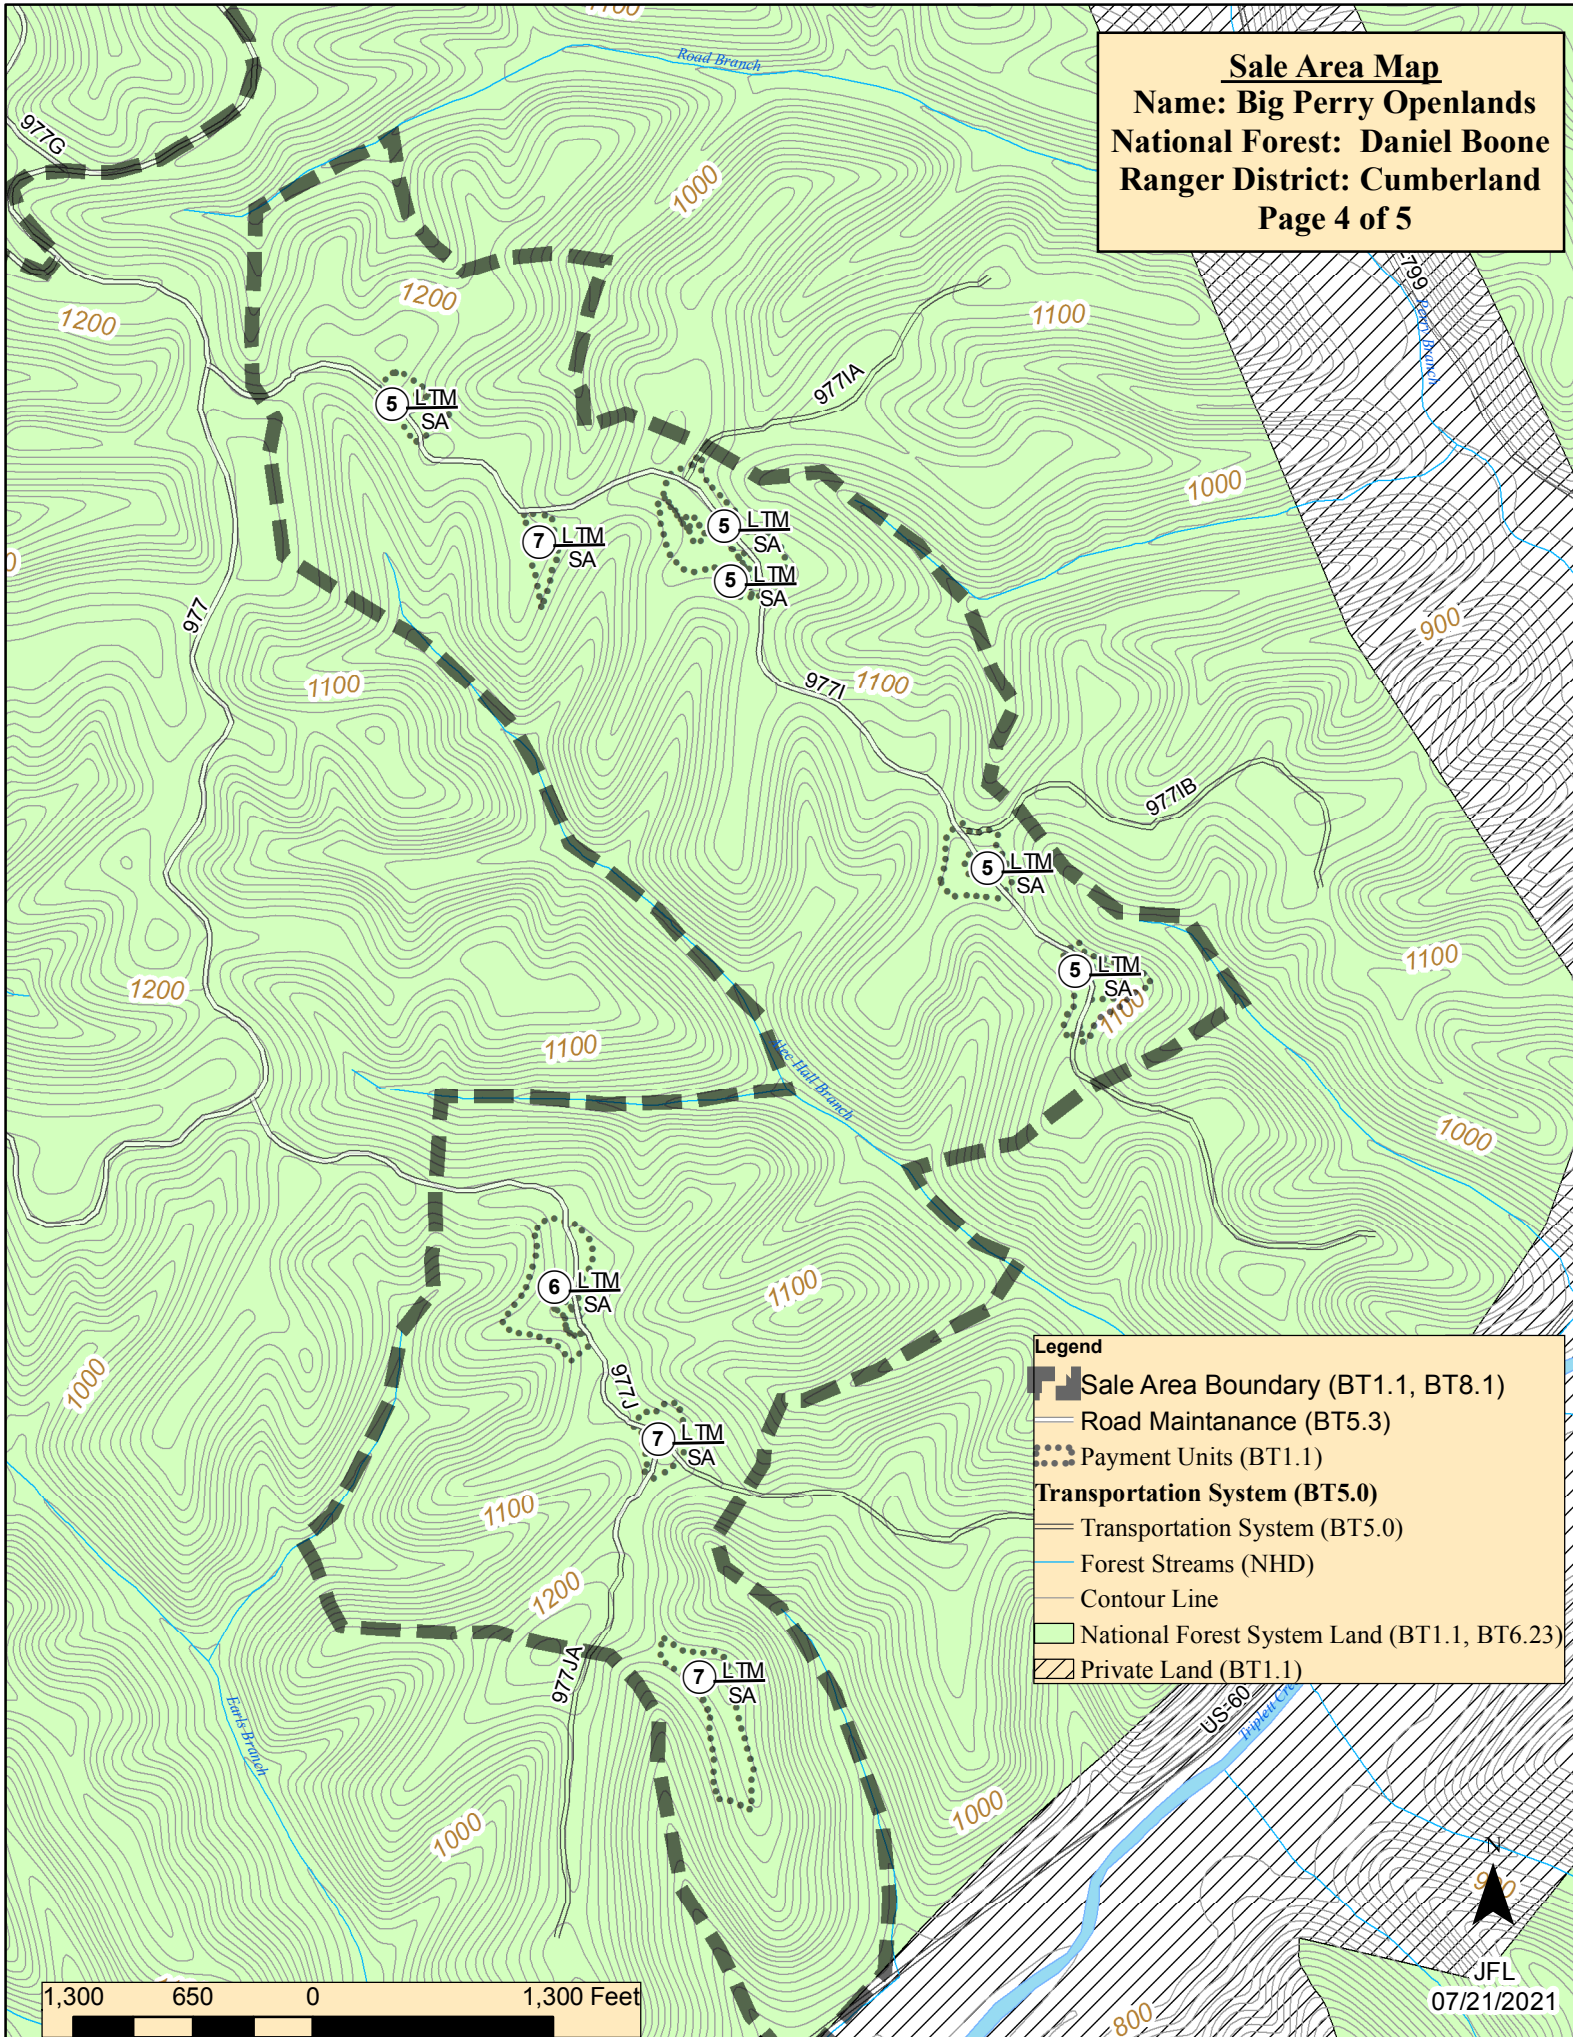

Sale Area Map

Name: Big Perry Openlands
National Forest: Daniel Boone
Ranger District: Cumberland
Page 1 of 5

Legend

- █ Sale Area Boundary (BT1.1, BT8.1)
- Road Maintenance (BT5.3)
- Payment Units (BT1.1)
- Transportation System (BT5.0)**
- Transportation System (BT5.0)
- Forest Streams (NHD)
- National Forest System Land (BT1.1, BT6.23)
- ▨ Private Land (BT1.1)

Legend

-  Sale Area Boundary (BT1.1, BT8.1)
-  Road Maintenance (BT5.3)
-  Payment Units (BT1.1)
- Transportation System (BT5.0)**
-  Transportation System (BT5.0)
-  Forest Streams (NHD)
-  Contour Line
-  National Forest System Land (BT1.1, BT6.23)
-  Private Land (BT1.1)

N
 JFL
 07/21/2021

Sale Area Map
Name: Big Perry Openlands
National Forest: Daniel Boone
Ranger District: Cumberland
Page 4 of 5

Legend

- Sale Area Boundary (BT1.1, BT8.1)
- Road Maintenance (BT5.3)
- Payment Units (BT1.1)
- Transportation System (BT5.0)**
- Transportation System (BT5.0)
- Forest Streams (NHD)
- Contour Line
- National Forest System Land (BT1.1, BT6.23)
- Private Land (BT1.1)

1,300 650 0 1,300 Feet

JFL
07/21/2021

Sale Area Map

Name: Big Perry Openlands
National Forest: Daniel Boone
Ranger District: Cumberland
Page 5 of 5

- Legend**
- Sale Area Boundary (BT1.1, BT8.1)
 - Road Maintenance (BT5.3)
 - Payment Units (BT1.1)
 - Transportation System (BT5.0)**
 - Transportation System (BT5.0)
 - Forest Streams (NHD)
 - Contour Line
 - National Forest System Land (BT1.1, BT6.23)
 - ▨ Private Land (BT1.1)