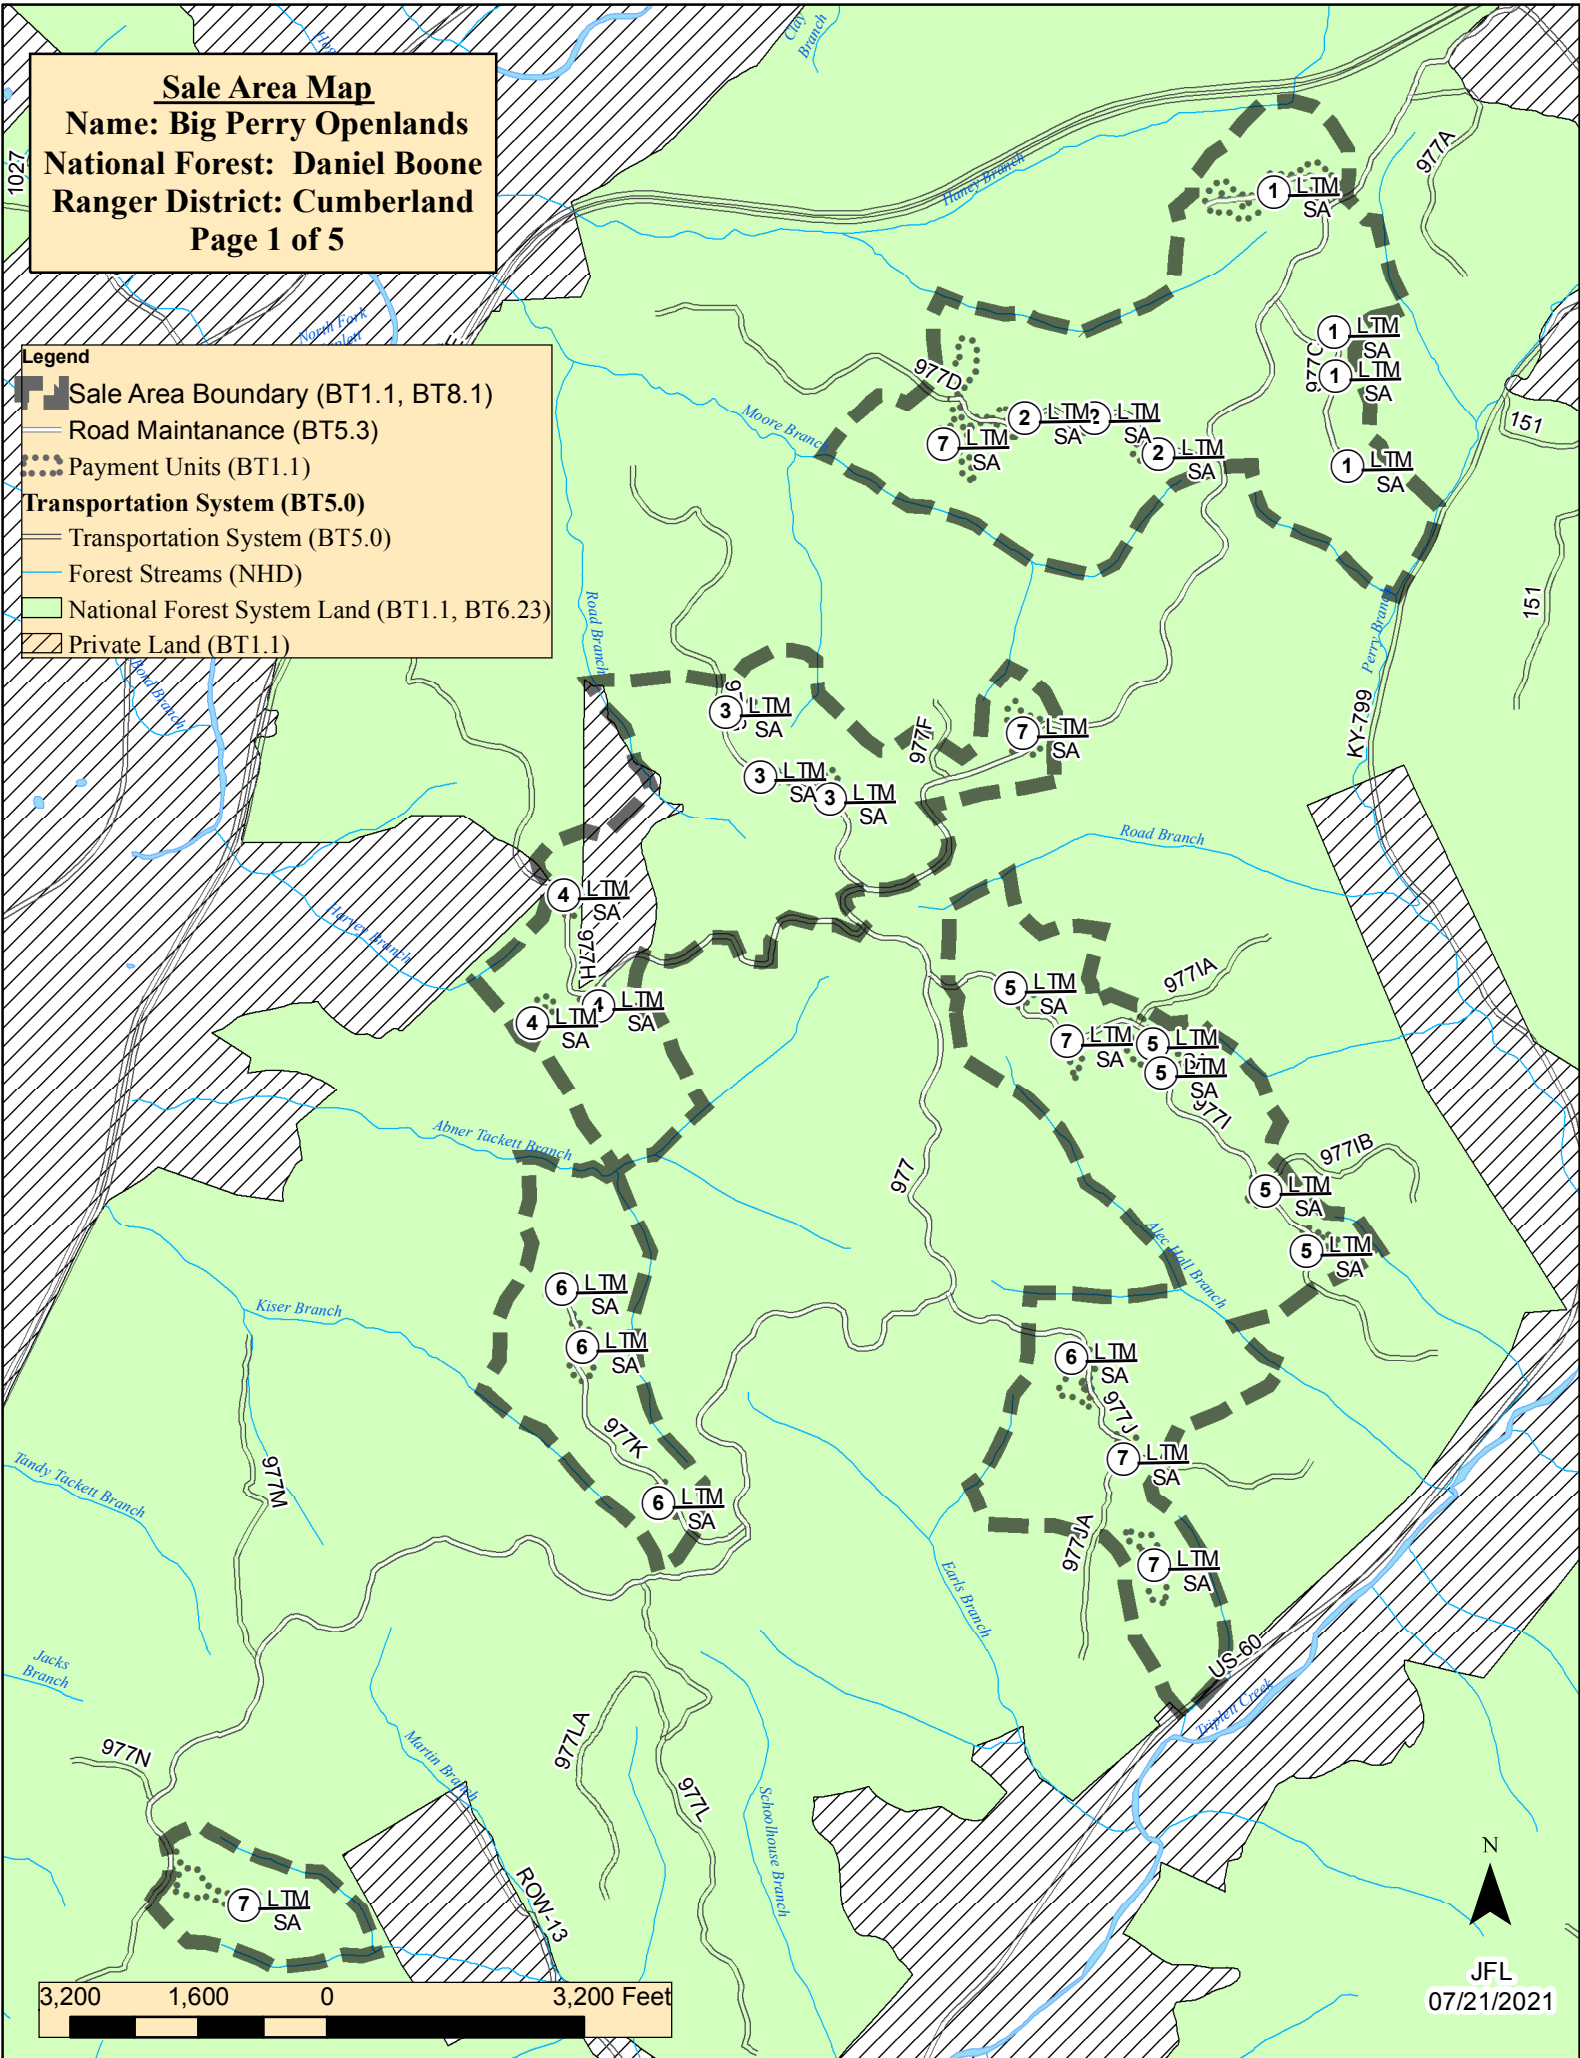

Sale Area Map

Name: Big Perry Openlands
National Forest: Daniel Boone
Ranger District: Cumberland
Page 1 of 5

Legend

- █ Sale Area Boundary (BT1.1, BT8.1)
- Road Maintenance (BT5.3)
- Payment Units (BT1.1)
- Transportation System (BT5.0)**
- Transportation System (BT5.0)
- Forest Streams (NHD)
- National Forest System Land (BT1.1, BT6.23)
- ▨ Private Land (BT1.1)

Legend

-  Sale Area Boundary (BT1.1, BT8.1)
-  Road Maintenance (BT5.3)
-  Payment Units (BT1.1)
- Transportation System (BT5.0)**
-  Transportation System (BT5.0)
-  Forest Streams (NHD)
-  Contour Line
-  National Forest System Land (BT1.1, BT6.23)
-  Private Land (BT1.1)

N
 JFL
 07/21/2021

Sale Area Map
Name: Big Perry Openlands
National Forest: Daniel Boone
Ranger District: Cumberland
Page 4 of 5

Legend

- Sale Area Boundary (BT1.1, BT8.1)
- Road Maintenance (BT5.3)
- Payment Units (BT1.1)
- Transportation System (BT5.0)**
- Transportation System (BT5.0)
- Forest Streams (NHD)
- Contour Line
- National Forest System Land (BT1.1, BT6.23)
- Private Land (BT1.1)

1,300 650 0 1,300 Feet

JFL
07/21/2021

Sale Area Map

Name: Big Perry Openlands
National Forest: Daniel Boone
Ranger District: Cumberland
Page 5 of 5

- Legend**
- Sale Area Boundary (BT1.1, BT8.1)
 - Road Maintenance (BT5.3)
 - Payment Units (BT1.1)
 - Transportation System (BT5.0)**
 - Transportation System (BT5.0)
 - Forest Streams (NHD)
 - Contour Line
 - National Forest System Land (BT1.1, BT6.23)
 - ▨ Private Land (BT1.1)