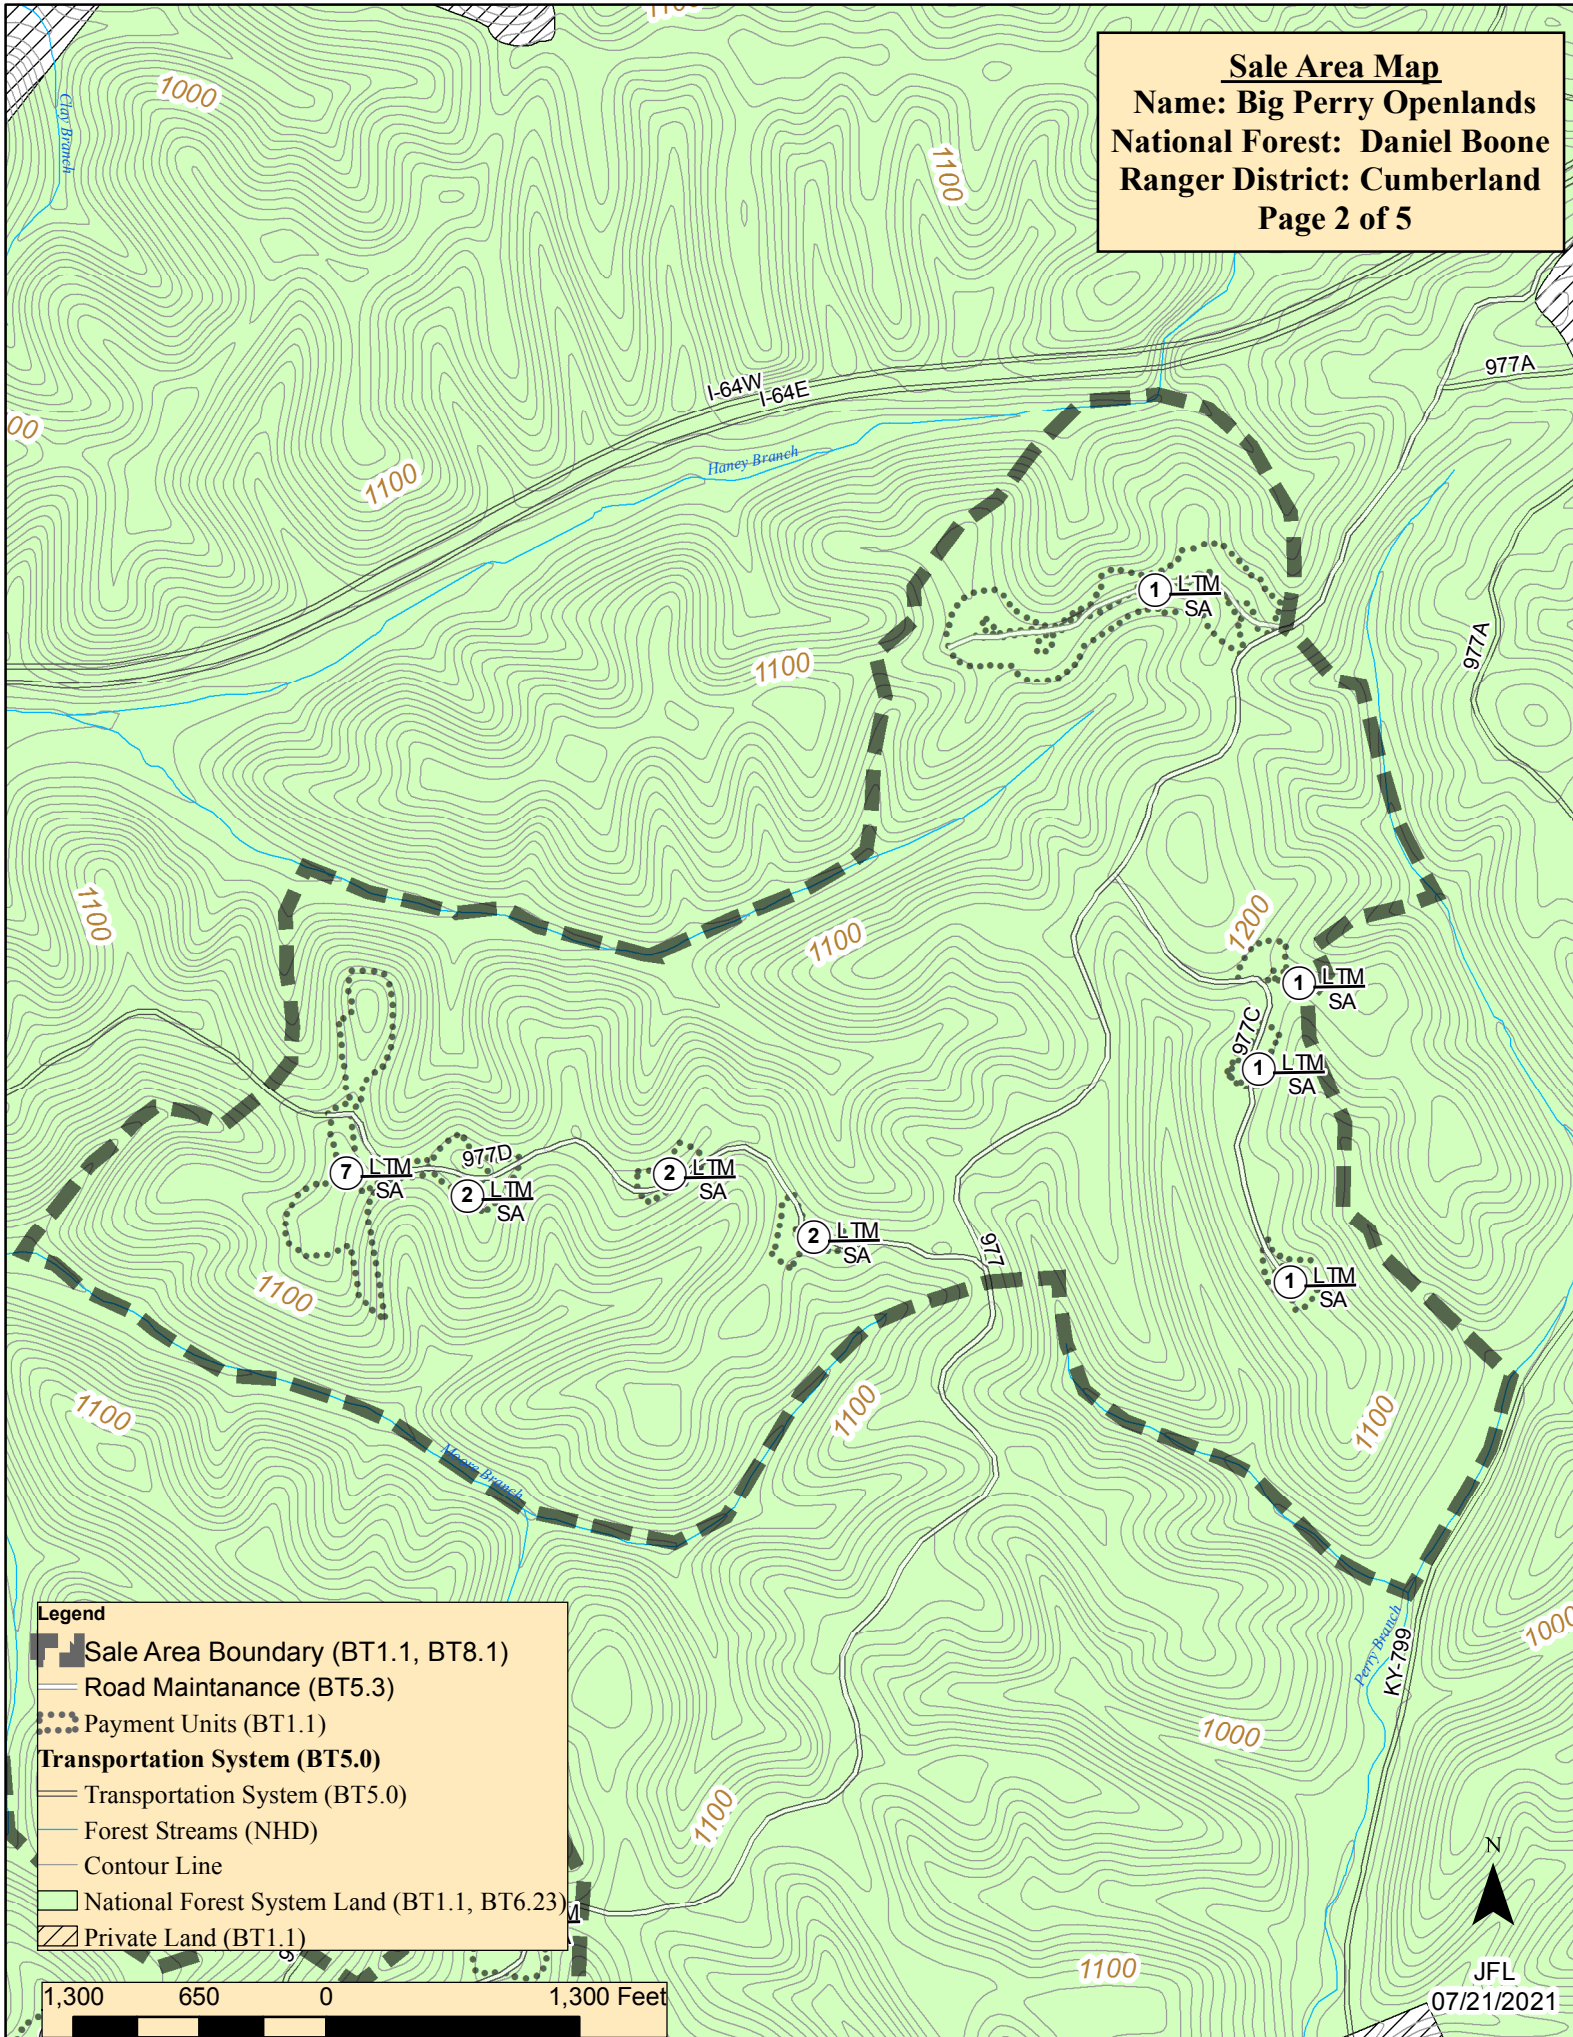

Sale Area Map

Name: Big Perry Openlands
National Forest: Daniel Boone
Ranger District: Cumberland
Page 1 of 5

Legend

- █ Sale Area Boundary (BT1.1, BT8.1)
- Road Maintenance (BT5.3)
- Payment Units (BT1.1)
- Transportation System (BT5.0)**
- Transportation System (BT5.0)
- Forest Streams (NHD)
- National Forest System Land (BT1.1, BT6.23)
- ▨ Private Land (BT1.1)

Legend

-  Sale Area Boundary (BT1.1, BT8.1)
-  Road Maintenance (BT5.3)
-  Payment Units (BT1.1)
- Transportation System (BT5.0)**
-  Transportation System (BT5.0)
-  Forest Streams (NHD)
-  Contour Line
-  National Forest System Land (BT1.1, BT6.23)
-  Private Land (BT1.1)

N
 JFL
 07/21/2021

Sale Area Map
Name: Big Perry Openlands
National Forest: Daniel Boone
Ranger District: Cumberland
Page 4 of 5

Legend

- Sale Area Boundary (BT1.1, BT8.1)
- Road Maintenance (BT5.3)
- Payment Units (BT1.1)
- Transportation System (BT5.0)**
- Transportation System (BT5.0)
- Forest Streams (NHD)
- Contour Line
- National Forest System Land (BT1.1, BT6.23)
- Private Land (BT1.1)

1,300 650 0 1,300 Feet

JFL
07/21/2021

Sale Area Map

Name: Big Perry Openlands
National Forest: Daniel Boone
Ranger District: Cumberland
Page 5 of 5

- Legend**
- Sale Area Boundary (BT1.1, BT8.1)
 - Road Maintenance (BT5.3)
 - Payment Units (BT1.1)
 - Transportation System (BT5.0)**
 - Transportation System (BT5.0)
 - Forest Streams (NHD)
 - Contour Line
 - National Forest System Land (BT1.1, BT6.23)
 - ▨ Private Land (BT1.1)