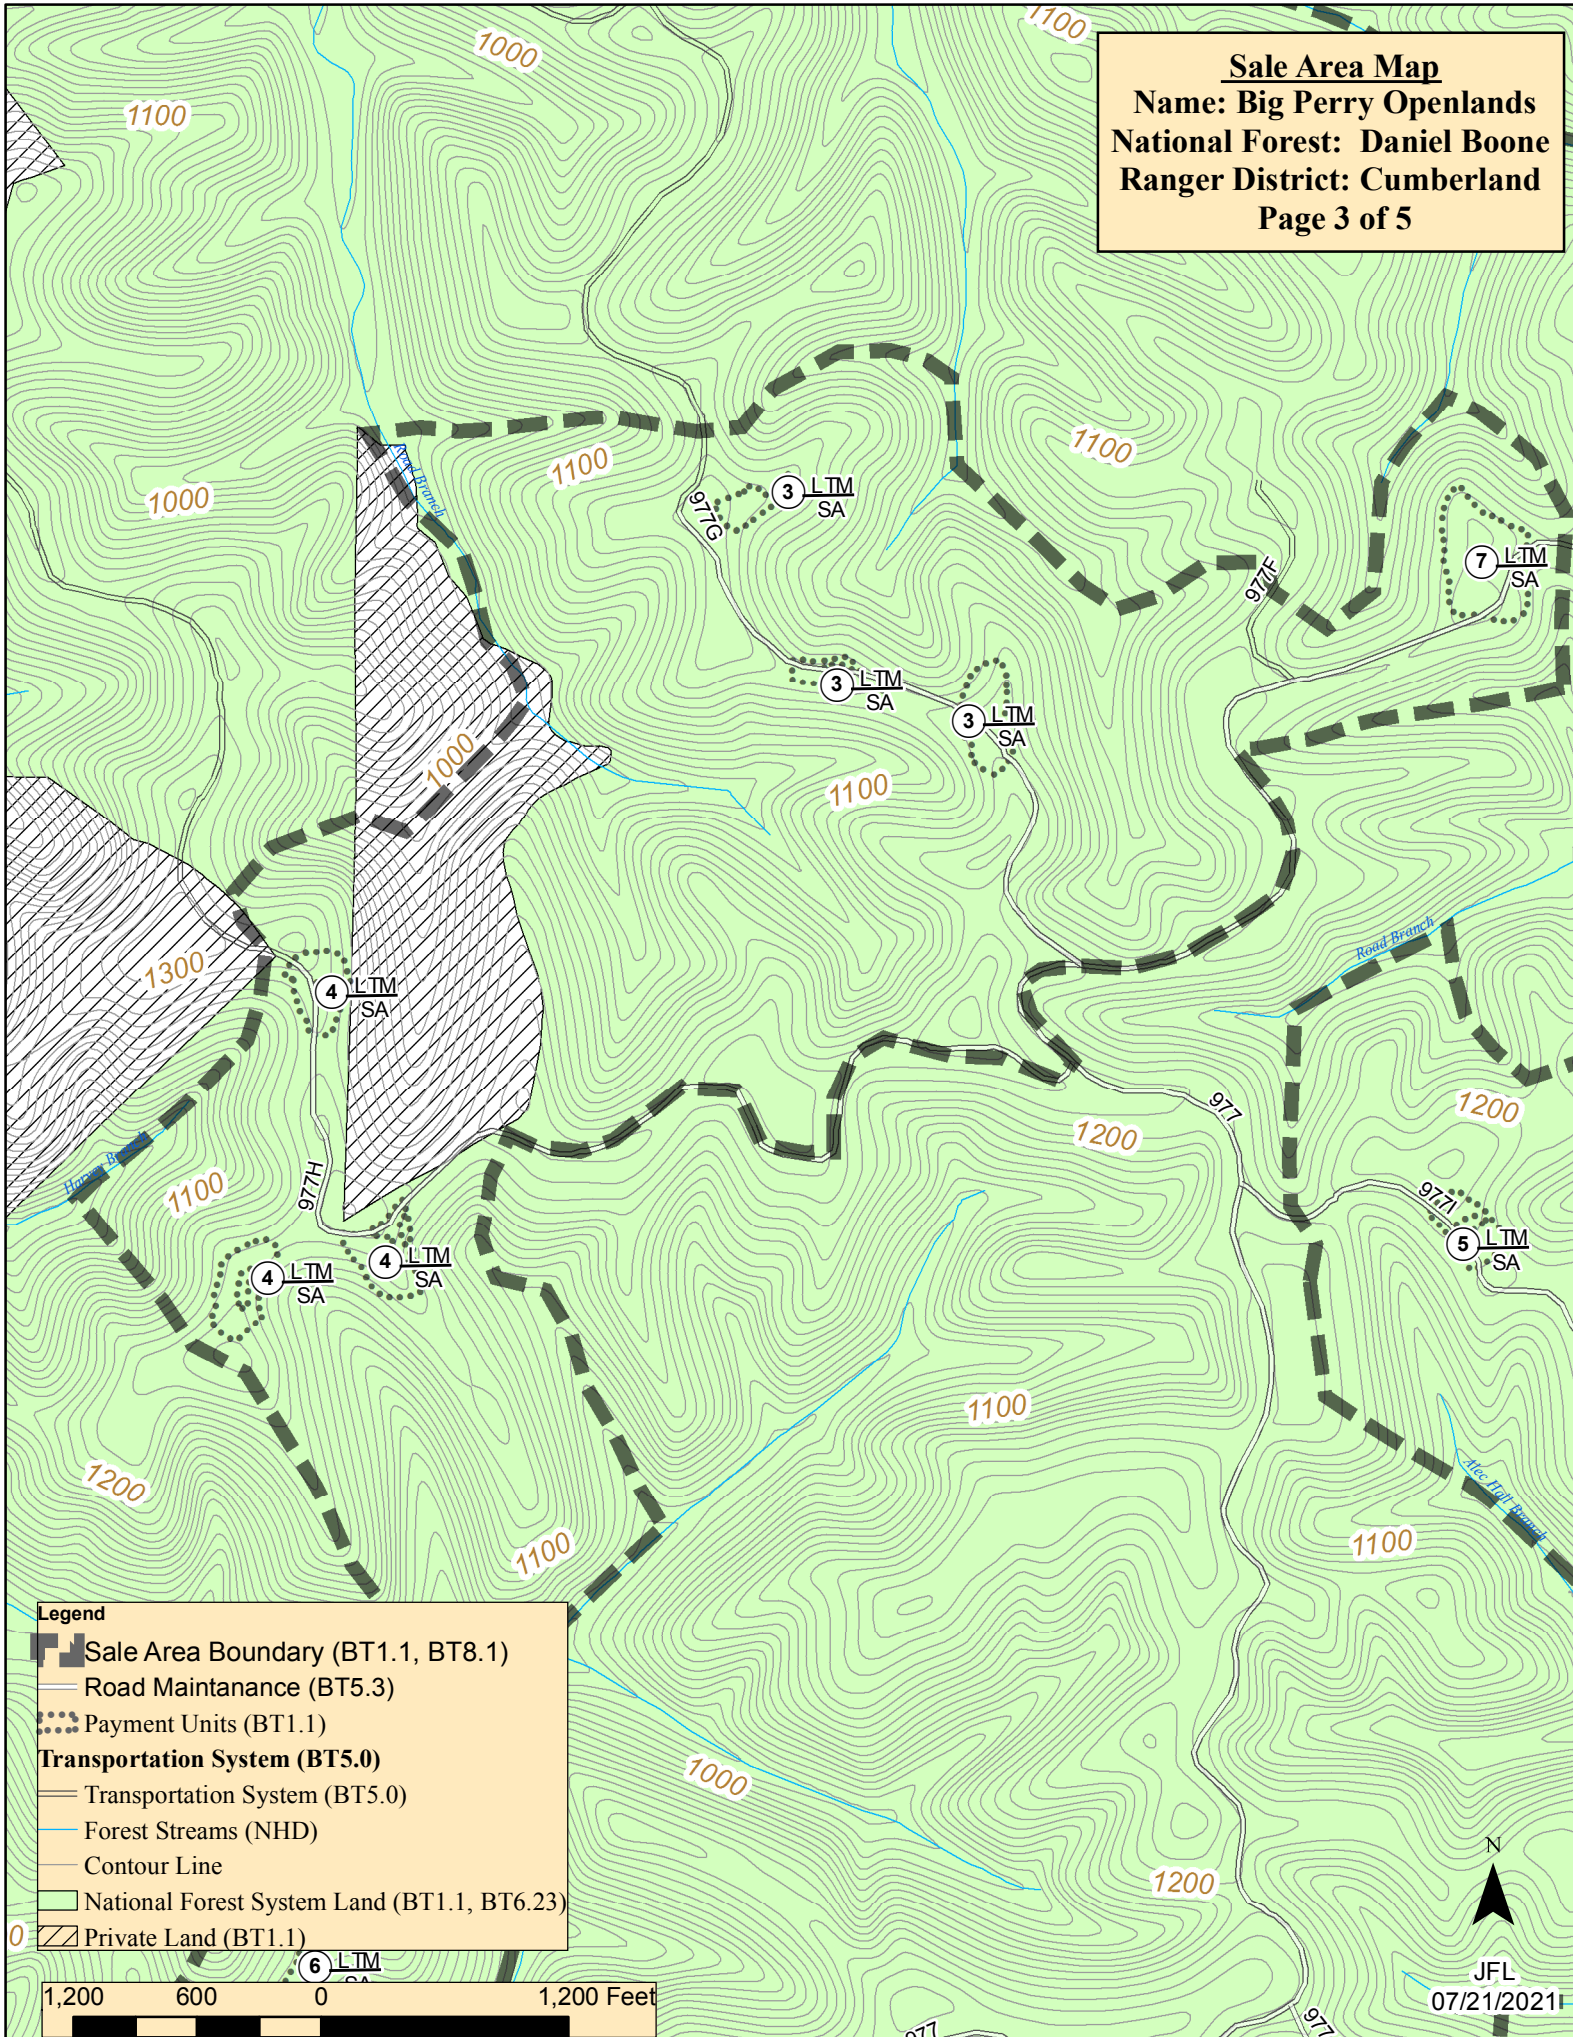

Sale Area Map

Name: Big Perry Openlands
National Forest: Daniel Boone
Ranger District: Cumberland
Page 1 of 5

Legend

- █ Sale Area Boundary (BT1.1, BT8.1)
- Road Maintenance (BT5.3)
- Payment Units (BT1.1)
- Transportation System (BT5.0)**
- Transportation System (BT5.0)
- Forest Streams (NHD)
- National Forest System Land (BT1.1, BT6.23)
- ▨ Private Land (BT1.1)

Legend

-  Sale Area Boundary (BT1.1, BT8.1)
-  Road Maintenance (BT5.3)
-  Payment Units (BT1.1)
- Transportation System (BT5.0)**
-  Transportation System (BT5.0)
-  Forest Streams (NHD)
-  Contour Line
-  National Forest System Land (BT1.1, BT6.23)
-  Private Land (BT1.1)

N
 JFL
 07/21/2021

Sale Area Map
Name: Big Perry Openlands
National Forest: Daniel Boone
Ranger District: Cumberland
Page 4 of 5

Legend

- Sale Area Boundary (BT1.1, BT8.1)
- Road Maintenance (BT5.3)
- Payment Units (BT1.1)
- Transportation System (BT5.0)**
- Transportation System (BT5.0)
- Forest Streams (NHD)
- Contour Line
- National Forest System Land (BT1.1, BT6.23)
- Private Land (BT1.1)

1,300 650 0 1,300 Feet

JFL
07/21/2021

Sale Area Map

Name: Big Perry Openlands
National Forest: Daniel Boone
Ranger District: Cumberland
Page 5 of 5

- Legend**
- Sale Area Boundary (BT1.1, BT8.1)
 - Road Maintenance (BT5.3)
 - Payment Units (BT1.1)
 - Transportation System (BT5.0)**
 - Transportation System (BT5.0)
 - Forest Streams (NHD)
 - Contour Line
 - National Forest System Land (BT1.1, BT6.23)
 - ▨ Private Land (BT1.1)