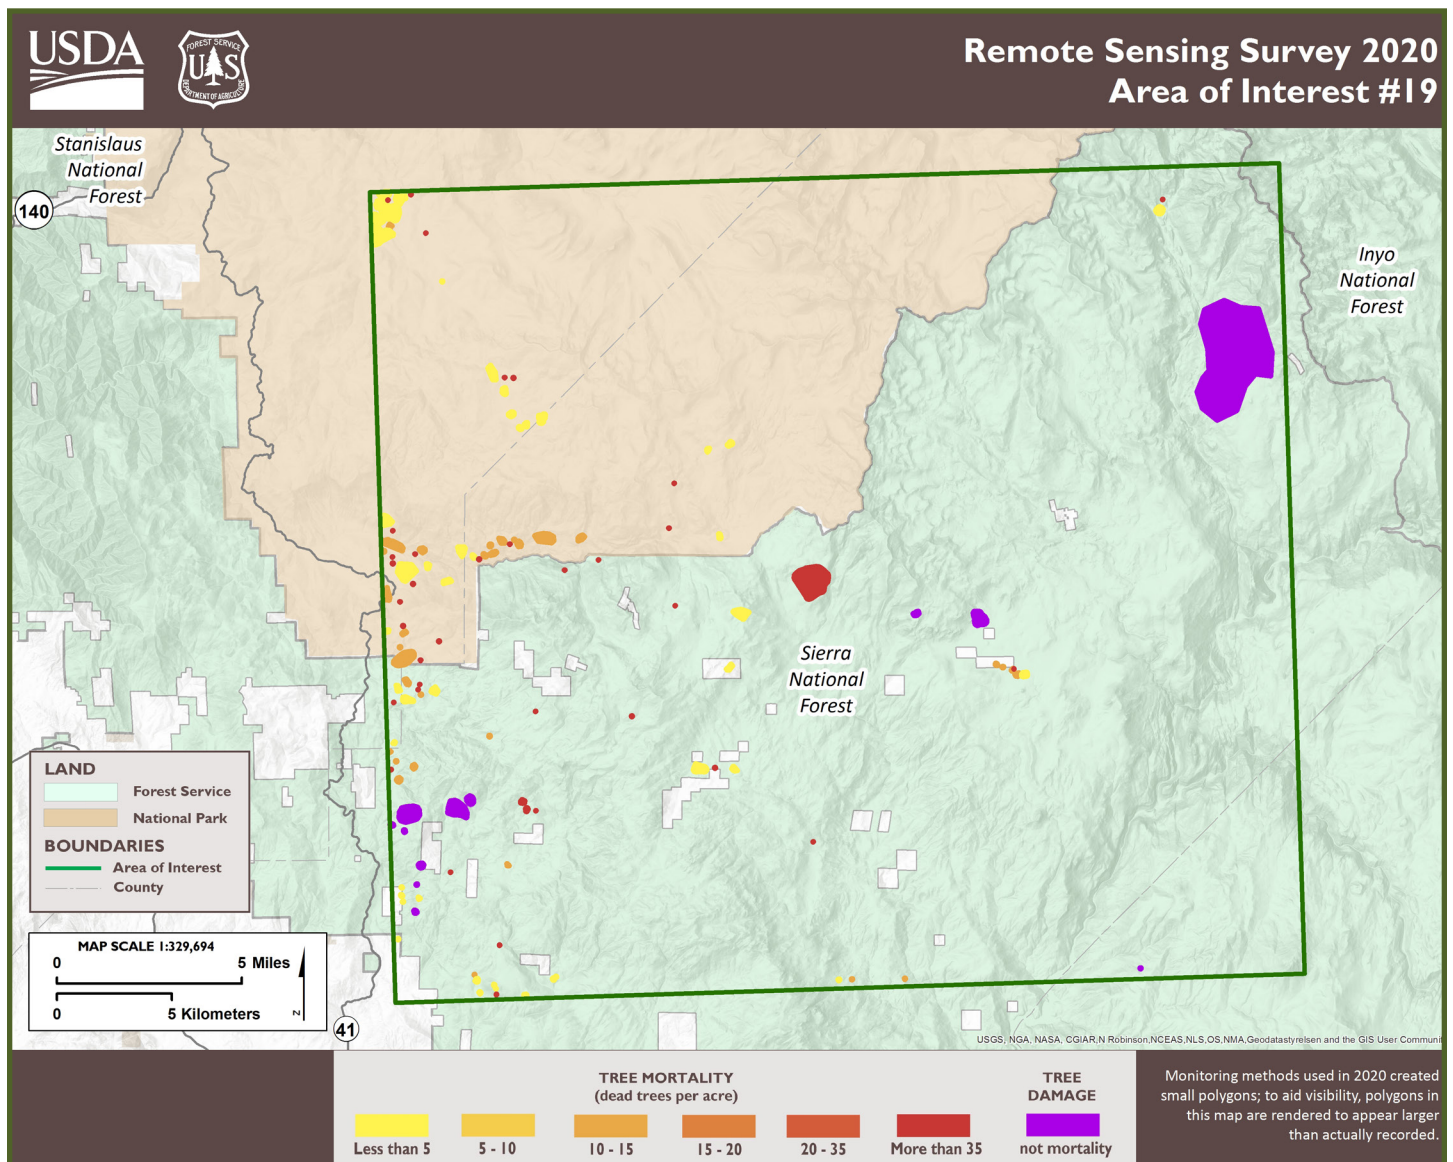

# Results by AOI: 19

Land Ownership: private land, Sierra NF, Yosemite NP

Host and Agent	County	2020 # of Trees, rounded to nearest 100 (estimate derived from acreage by % area affected metrics)	Increase or Decrease from 2019?
Yellow pine – pine beetle	Madera Mariposa Fresno Inyo	18,800	consistent
White and red fir – fir engraver	Madera Mariposa Fresno Inyo	2,000	decrease

Monitoring in 2020 detected considerable ongoing but reduced amounts of California red and white fir. Non-mortality damage was due to wildfire and affected all tree species. About 35% of this AOI was later affected by the 2020 Creek and Horse Fires after the damage shown in the map was recorded.