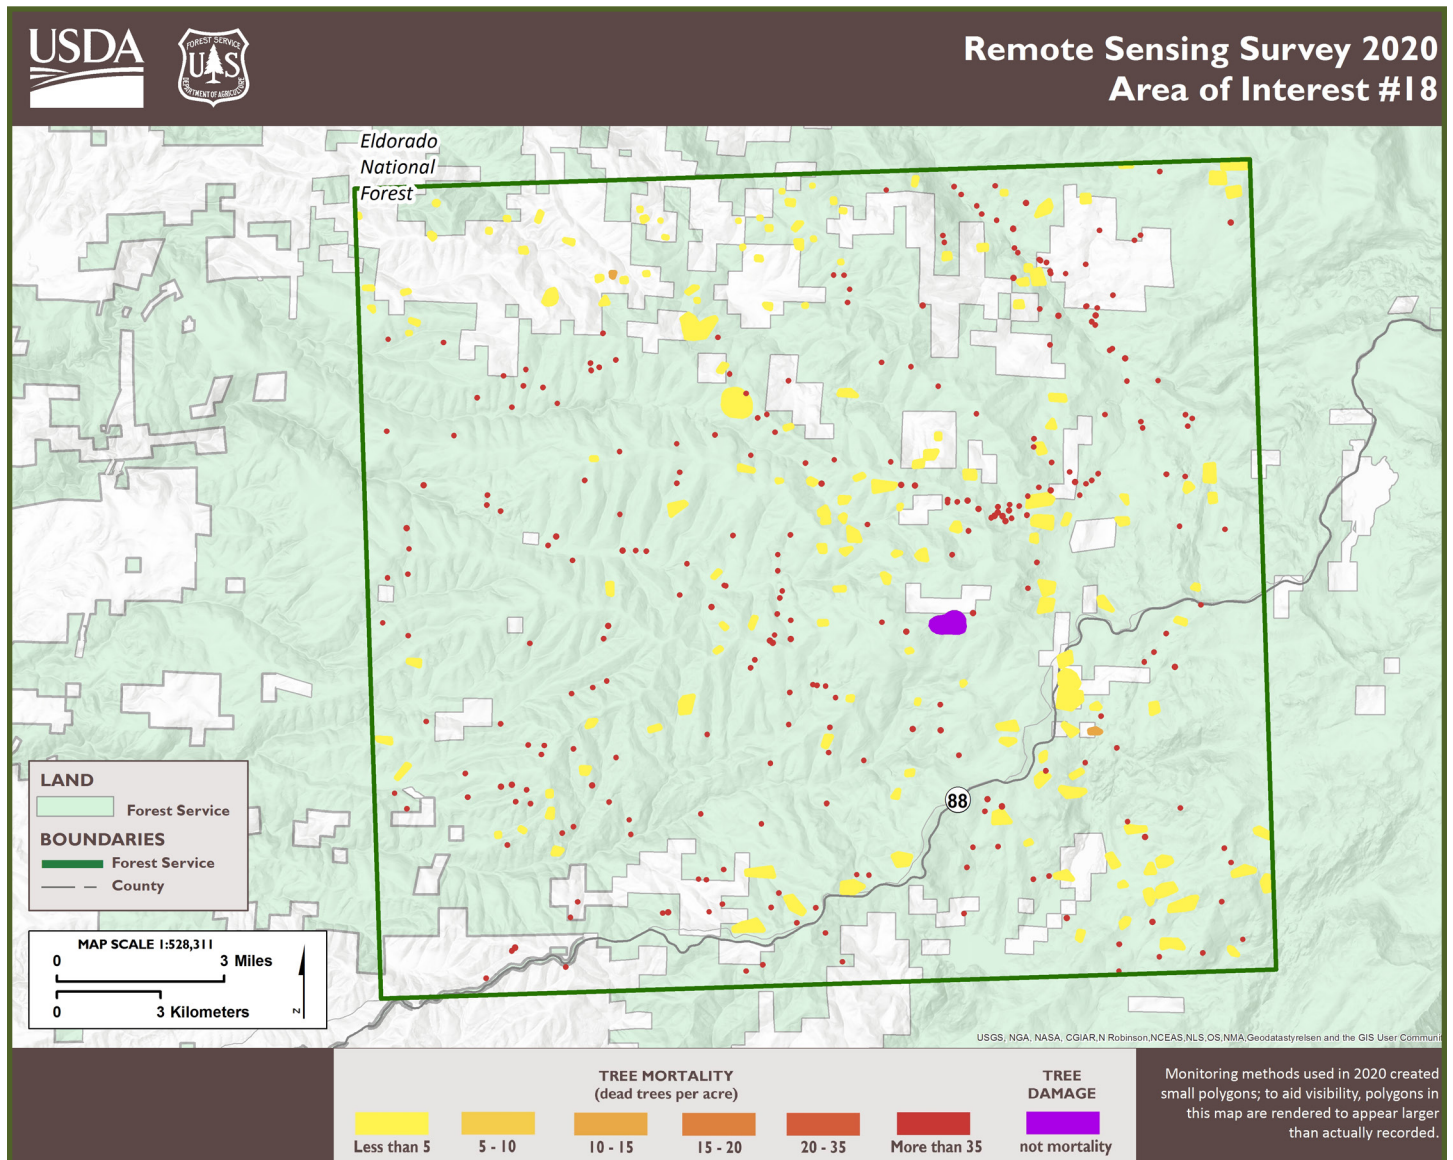

Results by AOI: 18

Land Ownership: El Dorado NF, private land

Host and Agent	County	2020 # of Trees, rounded to nearest 100 (estimate derived from acreage by % area affected metrics)	Increase or Decrease from 2019?
Yellow pine – pine beetle	El Dorado Amador	300	decrease
White and red fir – fir engraver	El Dorado Amador	2,000	decrease

Remote sensing images in 2020 showed ongoing fir and pine mortality in many areas; however, mortality overall was significantly less in all tree species and especially reduced in white fir and ponderosa pine. Non-mortality damage was branch flagging in California red fir.