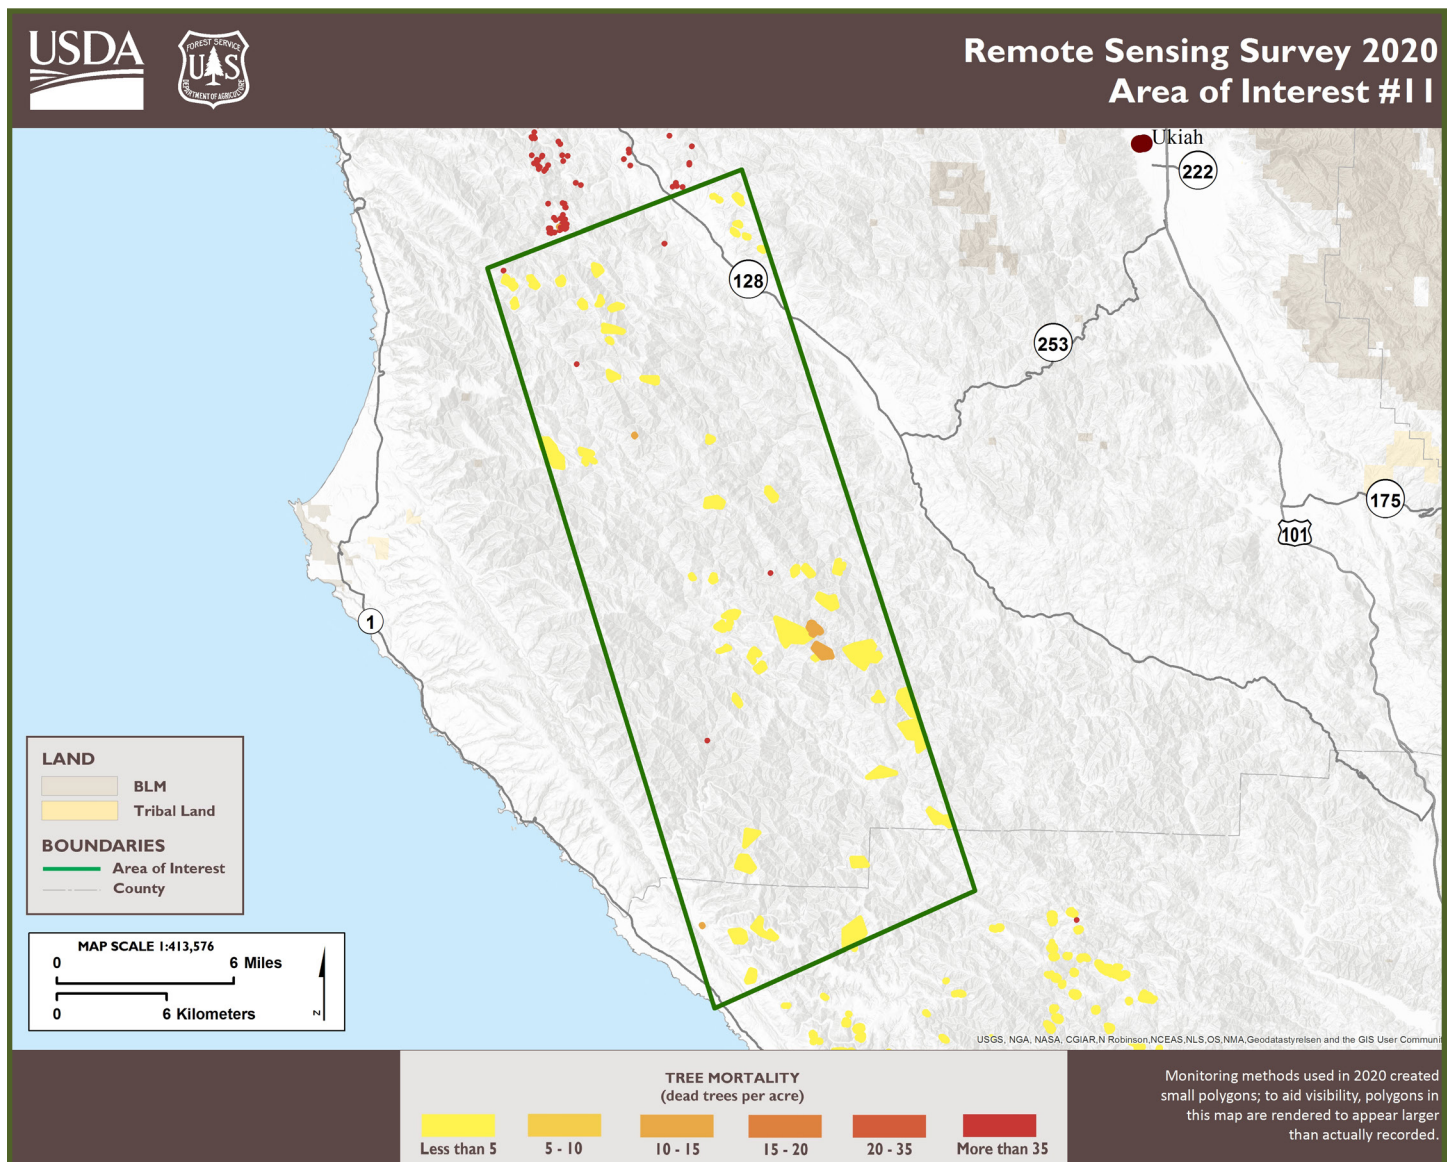

# Results by AOI: 11

Land Ownership: private land, State Parks

Host and Agent	County	2020 # of Trees, rounded to nearest 100 (estimate derived from acreage by % area affected metrics)	Increase or Decrease from 2019?
Bishop pine ( <i>Pinus muricata</i> ) - UNK	Mendocino Sonoma	<100	decrease
Douglas-fir ( <i>Pseudotsuga menziesii</i> ) - flatheaded fir borer ( <i>Phaenops drummondi</i> )	Mendocino Sonoma	<100	decrease
tanoak - Sudden Oak Death	Mendocino Sonoma	8,200	decrease