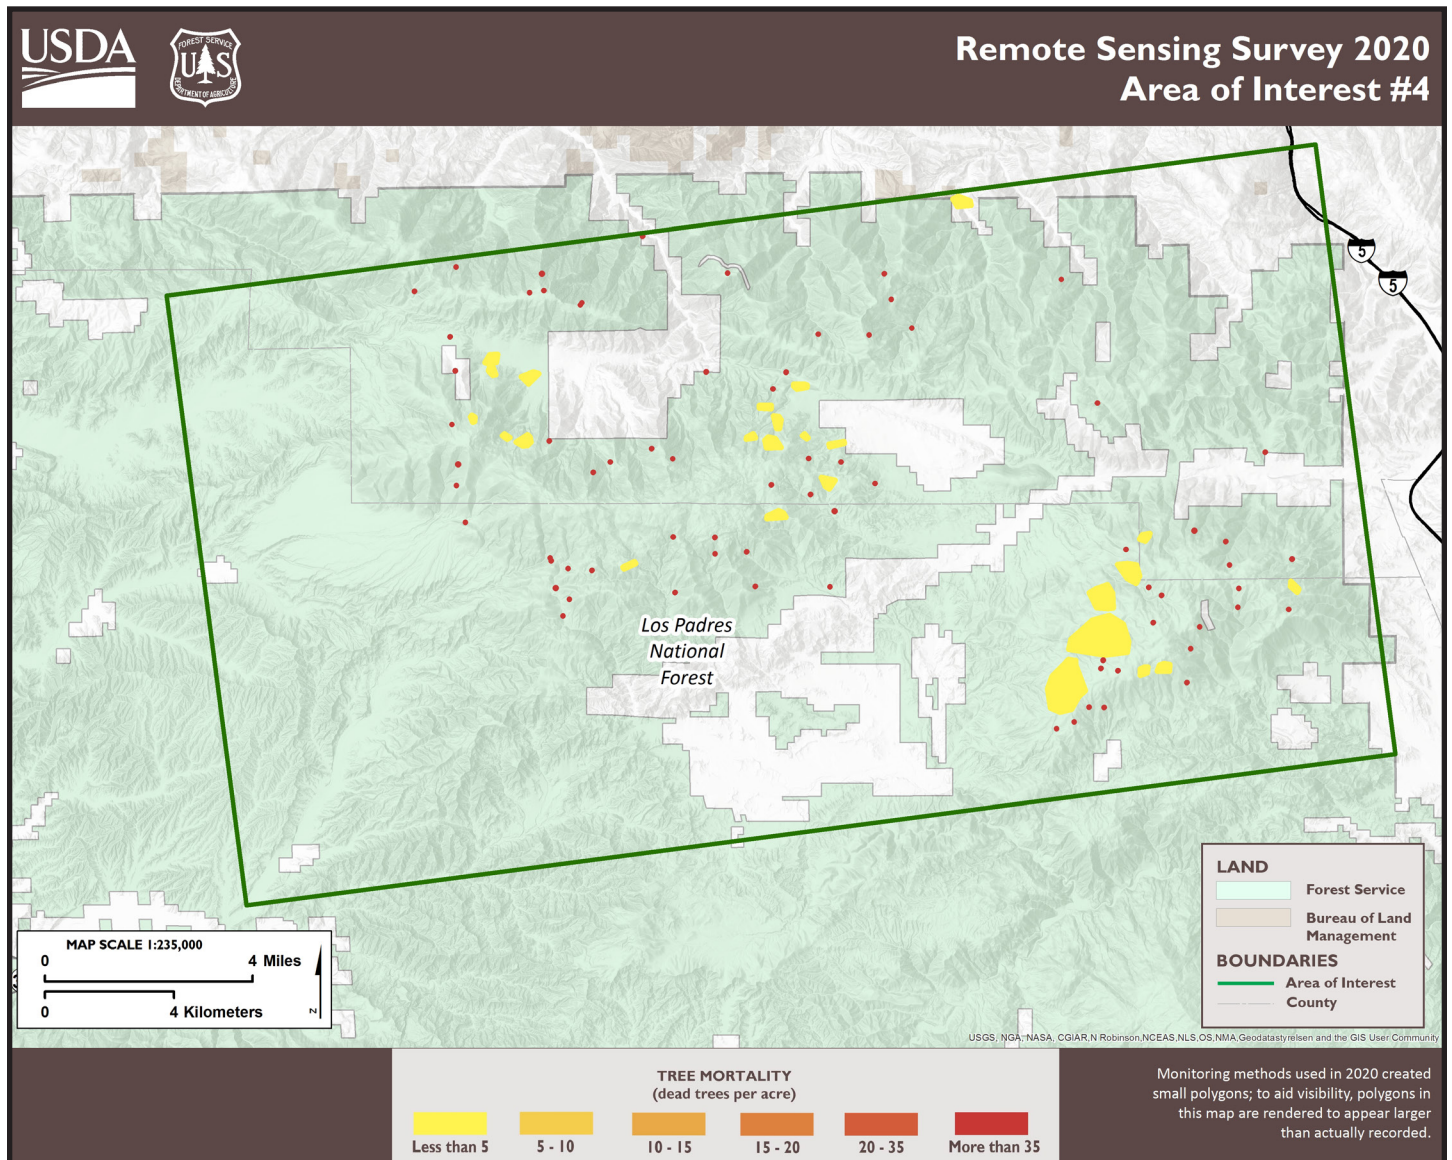

Results by AOI: 4

Land Ownership: Los Padres NF, private land, State Park

Host and Agent	County	2020 # of Trees, rounded to nearest 100 (estimate derived from acreage by % area affected metrics)	Increase or Decrease from 2019?
Jeffrey pine – <i>Ips</i> spp.	Ventura Kern	2,700	decrease
White fir – fir engraver	Ventura Kern	<100	decrease

Significant mortality of Jeffrey pine continued in 2020, though at reduced levels from 2019.