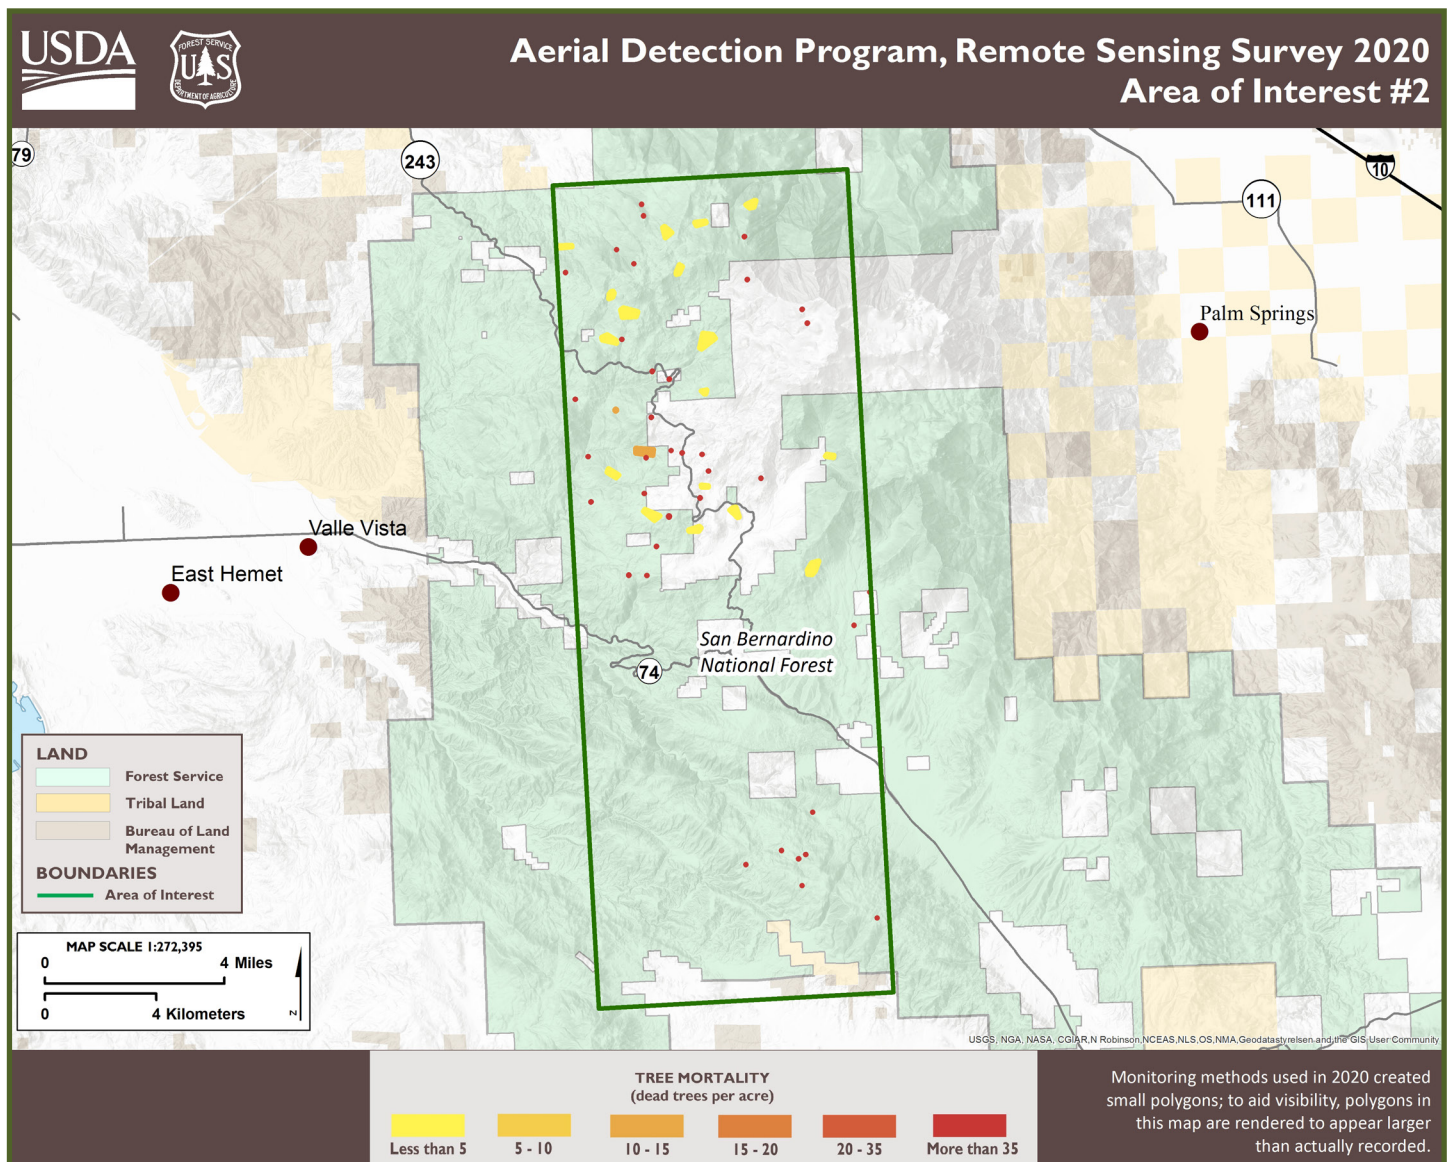

## Results by AOI: 2

Land Ownership: private land, San Bernardino NF, Tribal Land

Host and Agent	County	2020 # of Trees, rounded to nearest 100 (estimate derived from acreage by % area affected metrics)	Increase or Decrease from 2019?
Yellow pine (Jeffrey pine ( <i>Pinus jeffreyi</i> ) and ponderosa pine ( <i>Pinus ponderosa</i> )) – Jeffrey pine beetle ( <i>Dendroctonus jeffreyi</i> ) or western pine beetle ( <i>Dendroctonus brevicomis</i> )	Riverside	400	decrease
White fir ( <i>Abies concolor</i> ) – fir engraver ( <i>Scolytus ventralis</i> )	Riverside	500	decrease

Significant amounts of white fir and Jeffrey pine mortality continue in AOI 2, though mortality in 2020 appeared to be down from 2019 levels.