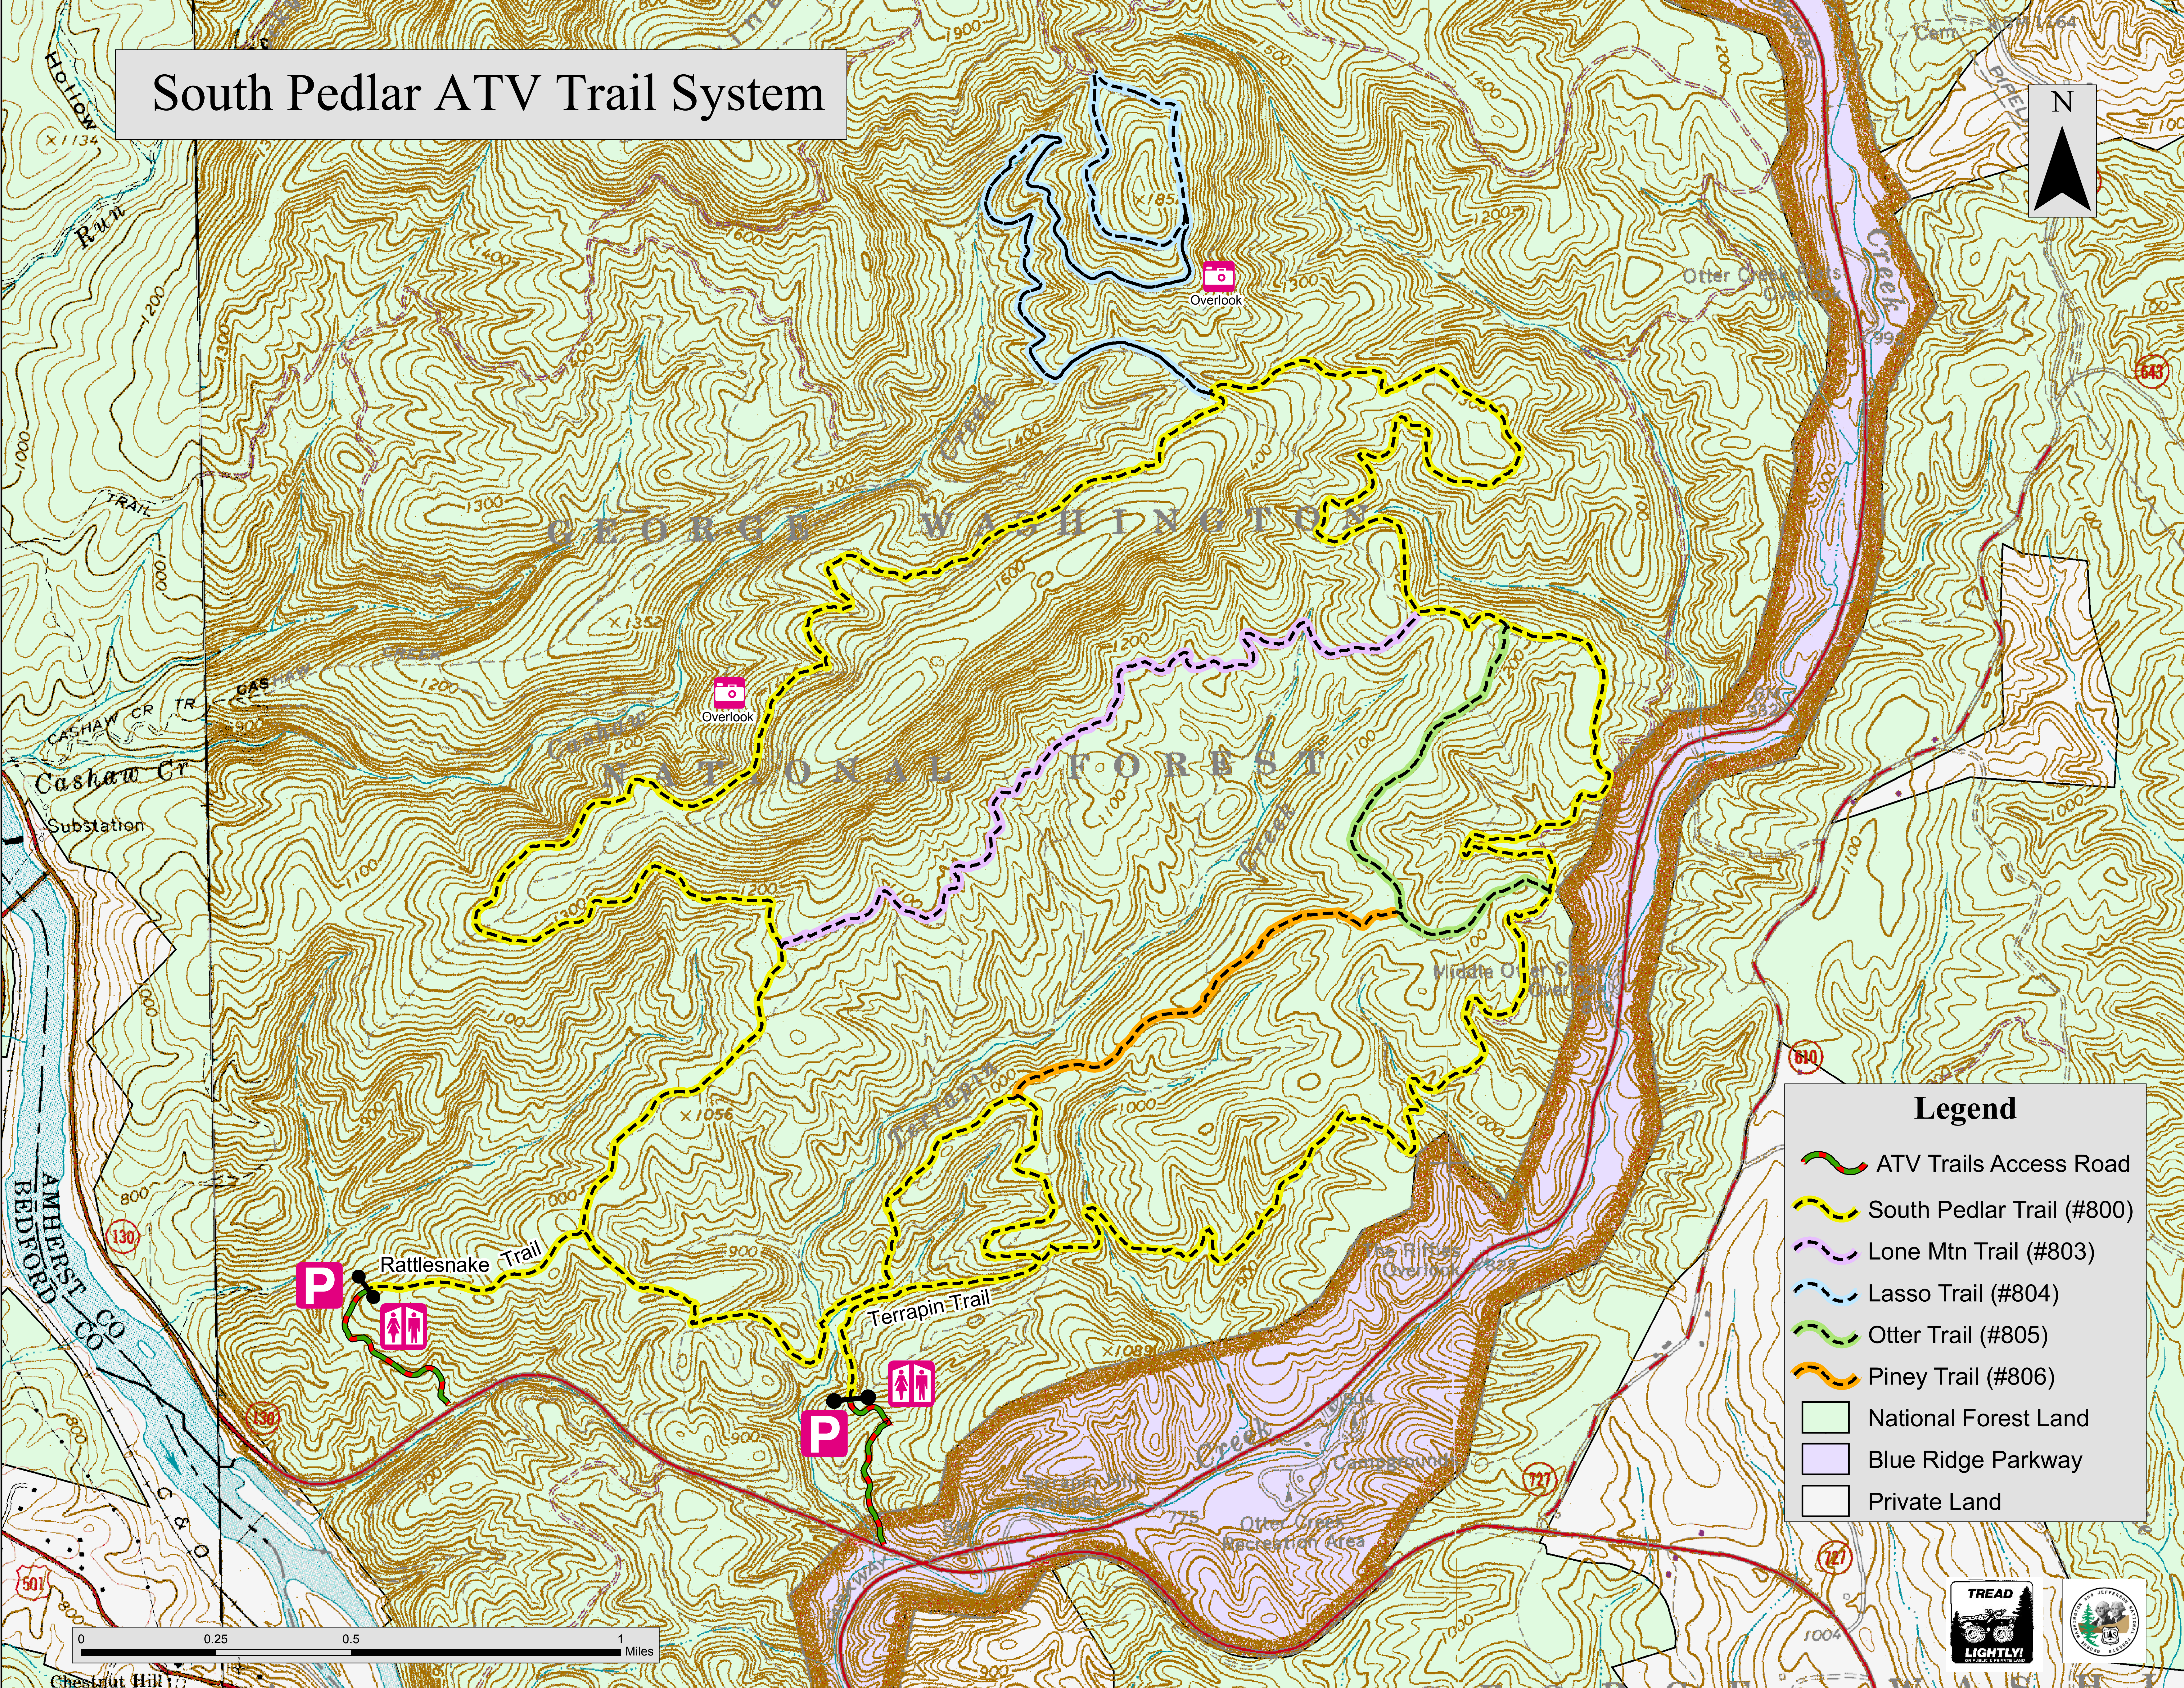

# South Pedlar ATV Trail System

### Legend

- ATV Trails Access Road
- South Pedlar Trail (#800)
- Lone Mtn Trail (#803)
- Lasso Trail (#804)
- Otter Trail (#805)
- Piney Trail (#806)
- National Forest Land
- Blue Ridge Parkway
- Private Land