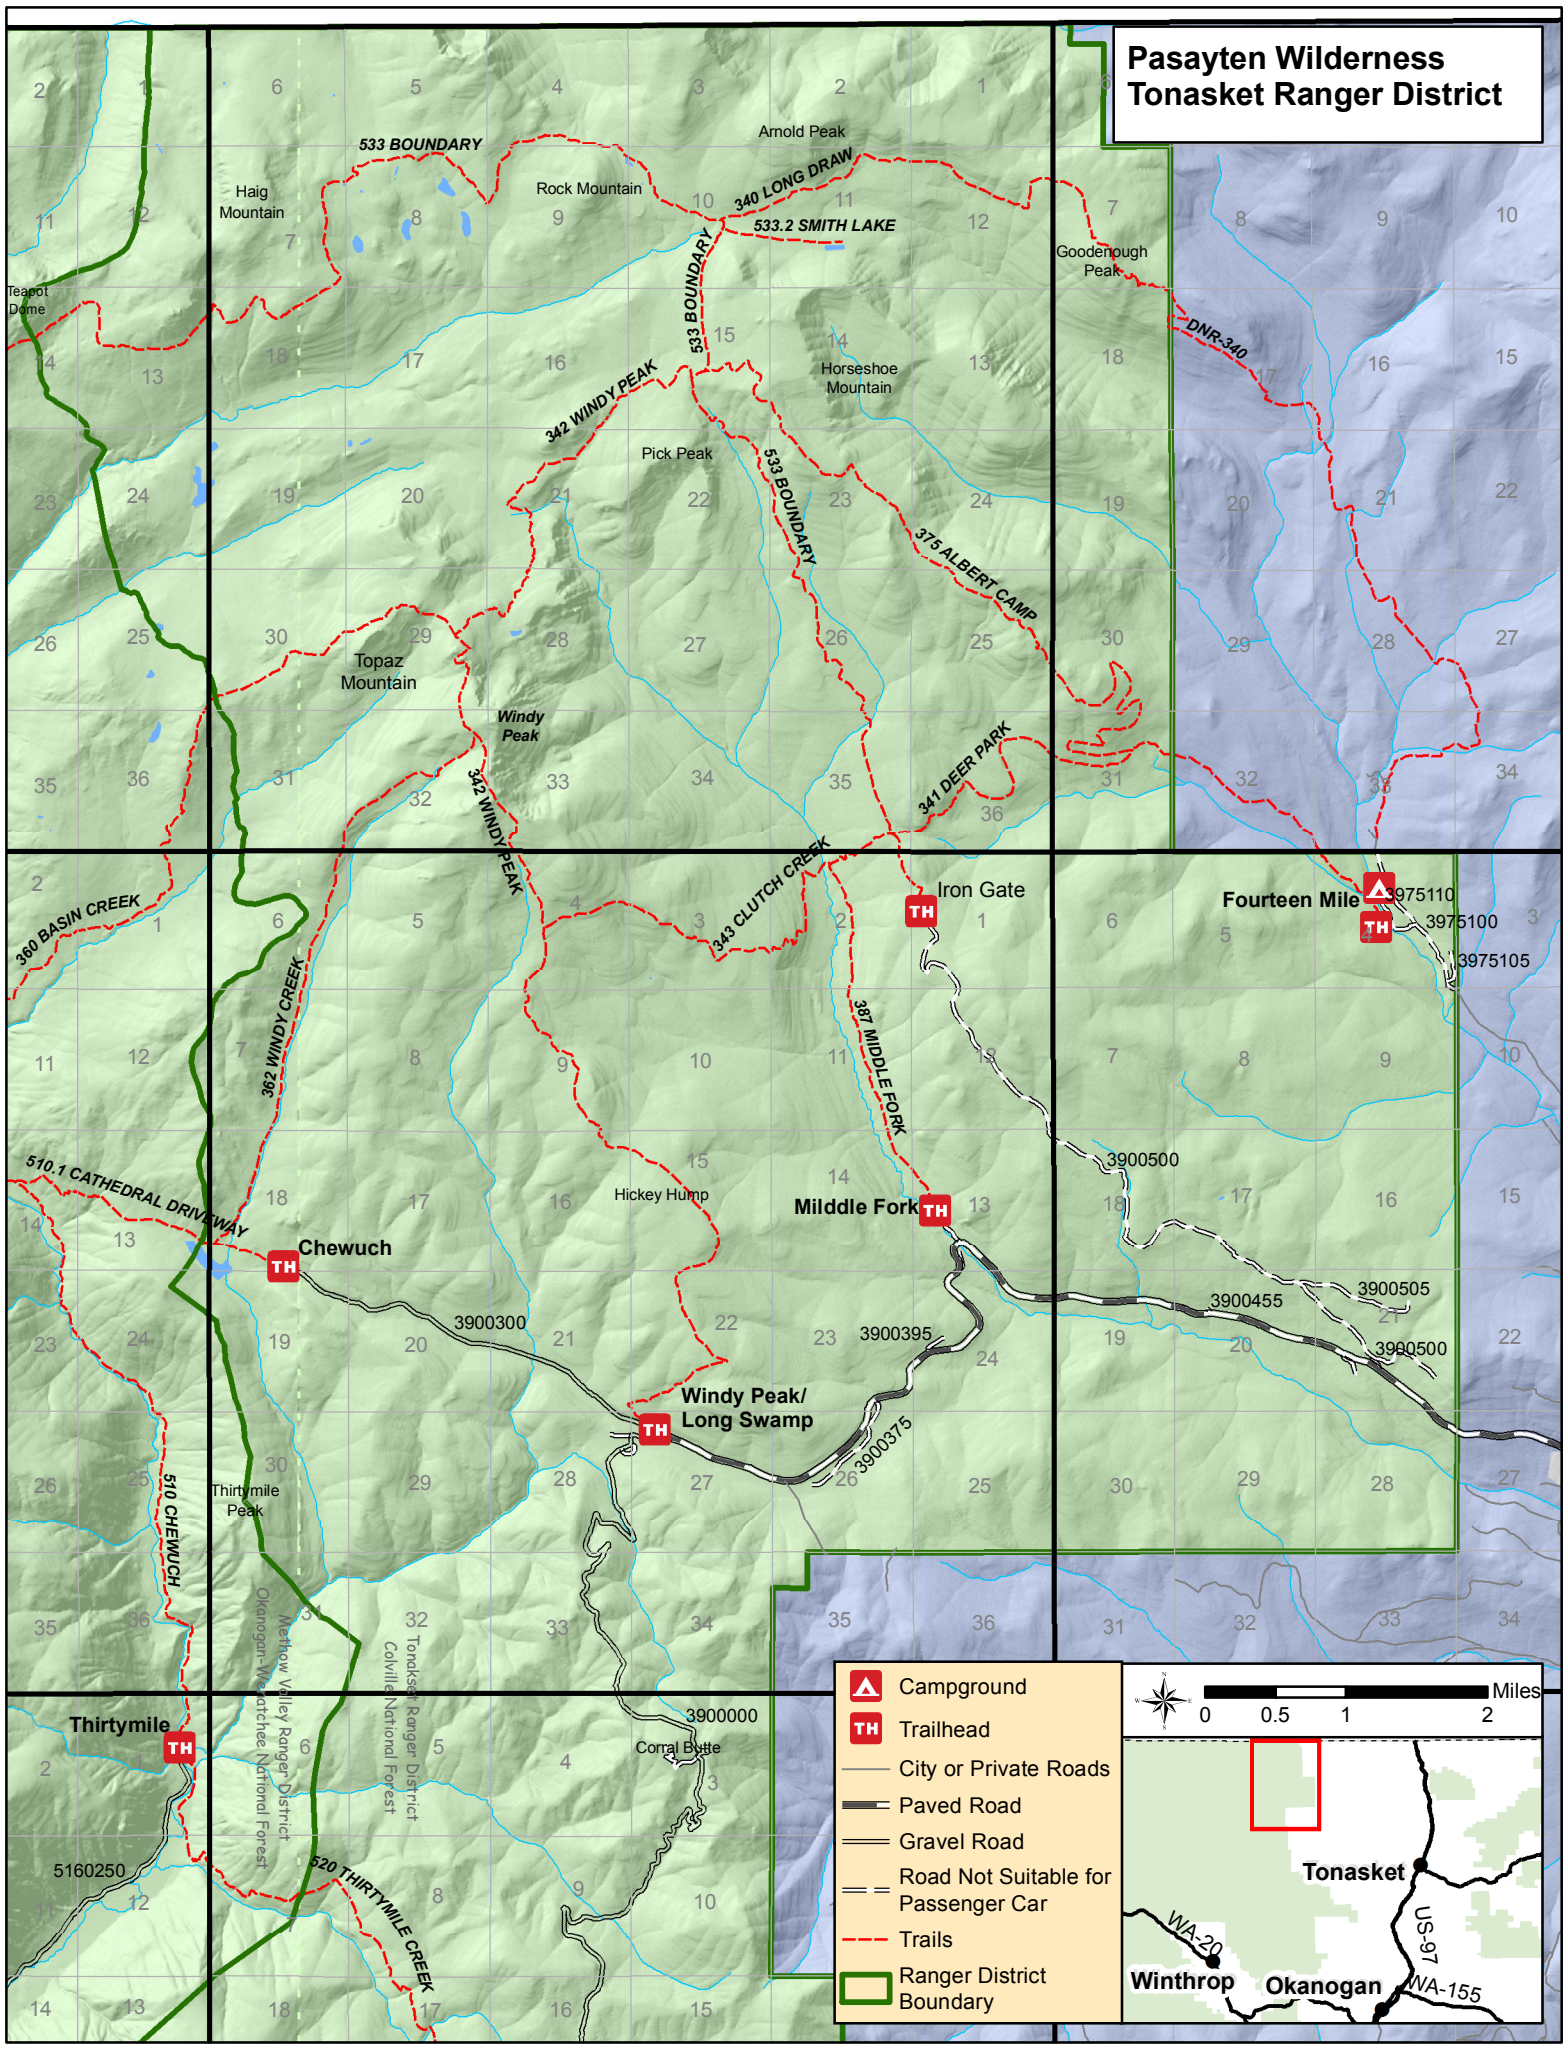

Pasayten Wilderness Tonasket Ranger District

- Campground
- Trailhead
- City or Private Roads
- Paved Road
- Gravel Road
- Road Not Suitable for Passenger Car
- Trails
- Ranger District Boundary