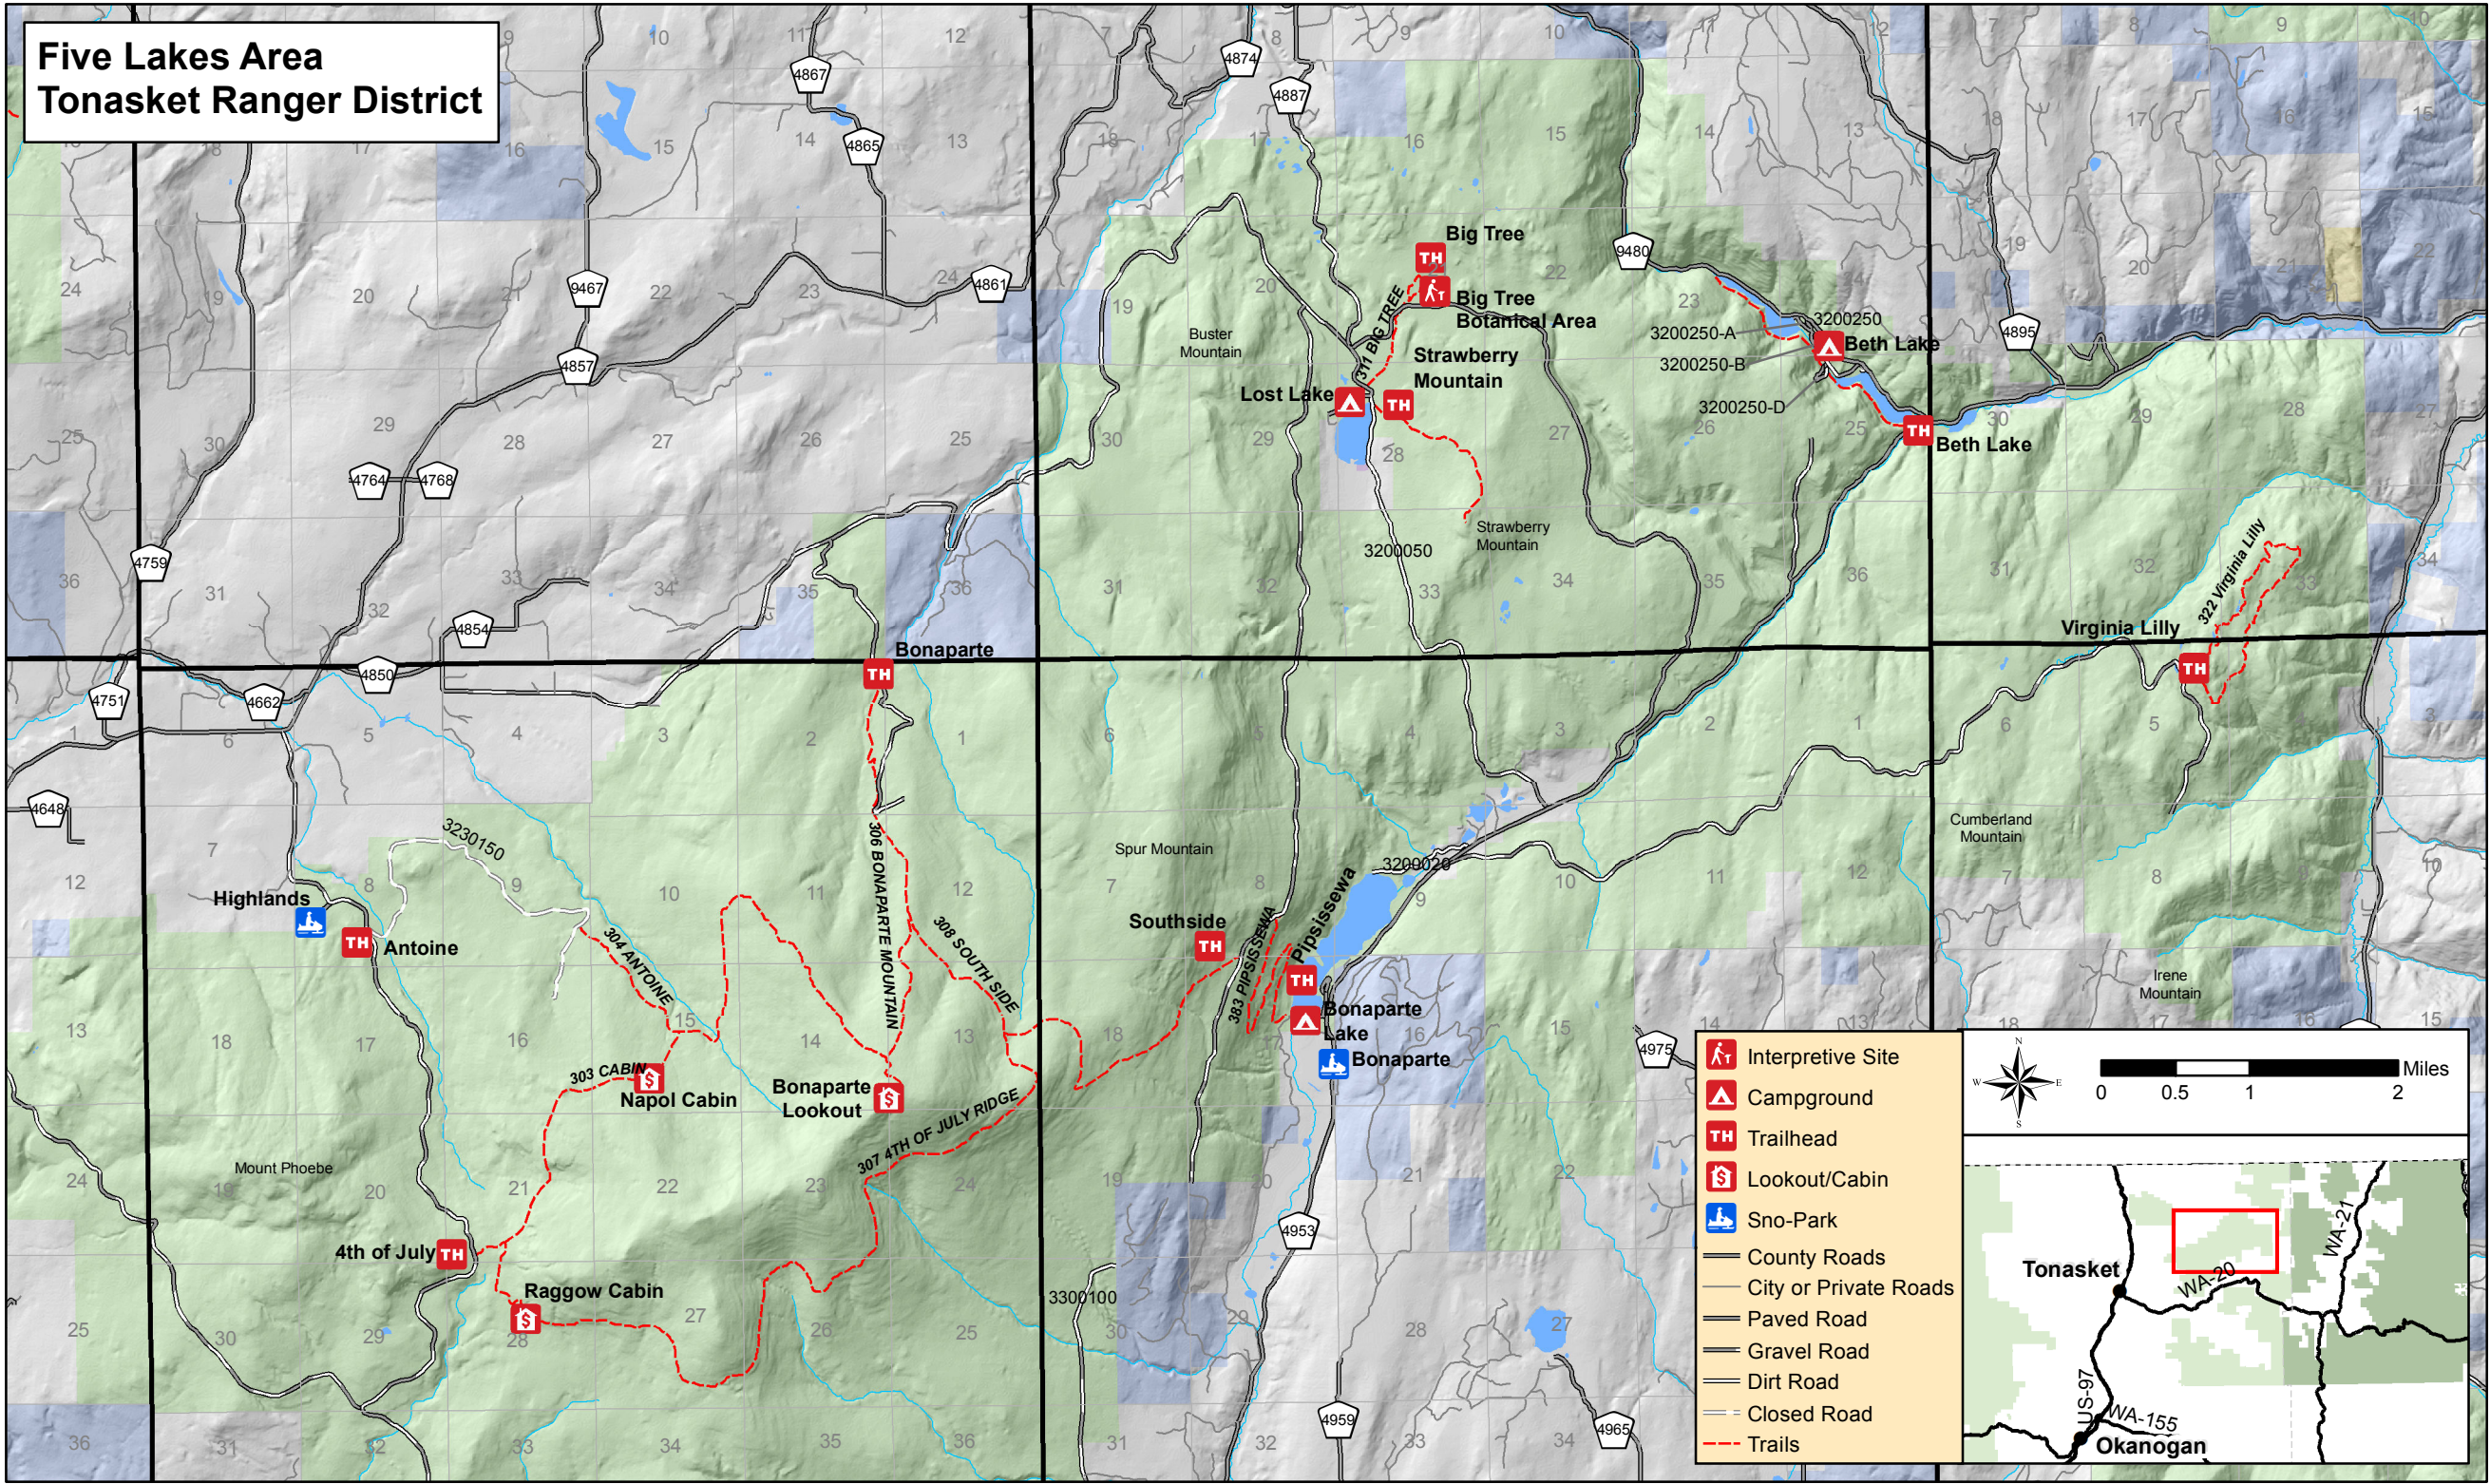

Five Lakes Area Tonasket Ranger District

- Interpretive Site
- Campground
- Trailhead
- Lookout/Cabin
- Sno-Park
- County Roads
- City or Private Roads
- Paved Road
- Gravel Road
- Dirt Road
- Closed Road
- Trails