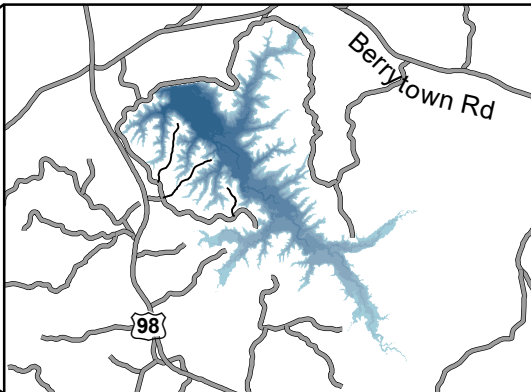

OKTISSA LAKE

Franklin County, MS
1,075 Acres

 Ski Area Boundary

NORTH BOAT RAMP

DAY USE AREA

GAZEBO OVERLOOK

FEE STATION

SOUTH BOAT RAMP

98

SKI AREA
IDLE SPEED ONLY

VICINITY MAP

The Forest Service cannot ensure the reliability or suitability of this information for a particular purpose. This information may be updated, corrected or otherwise modified without notification.