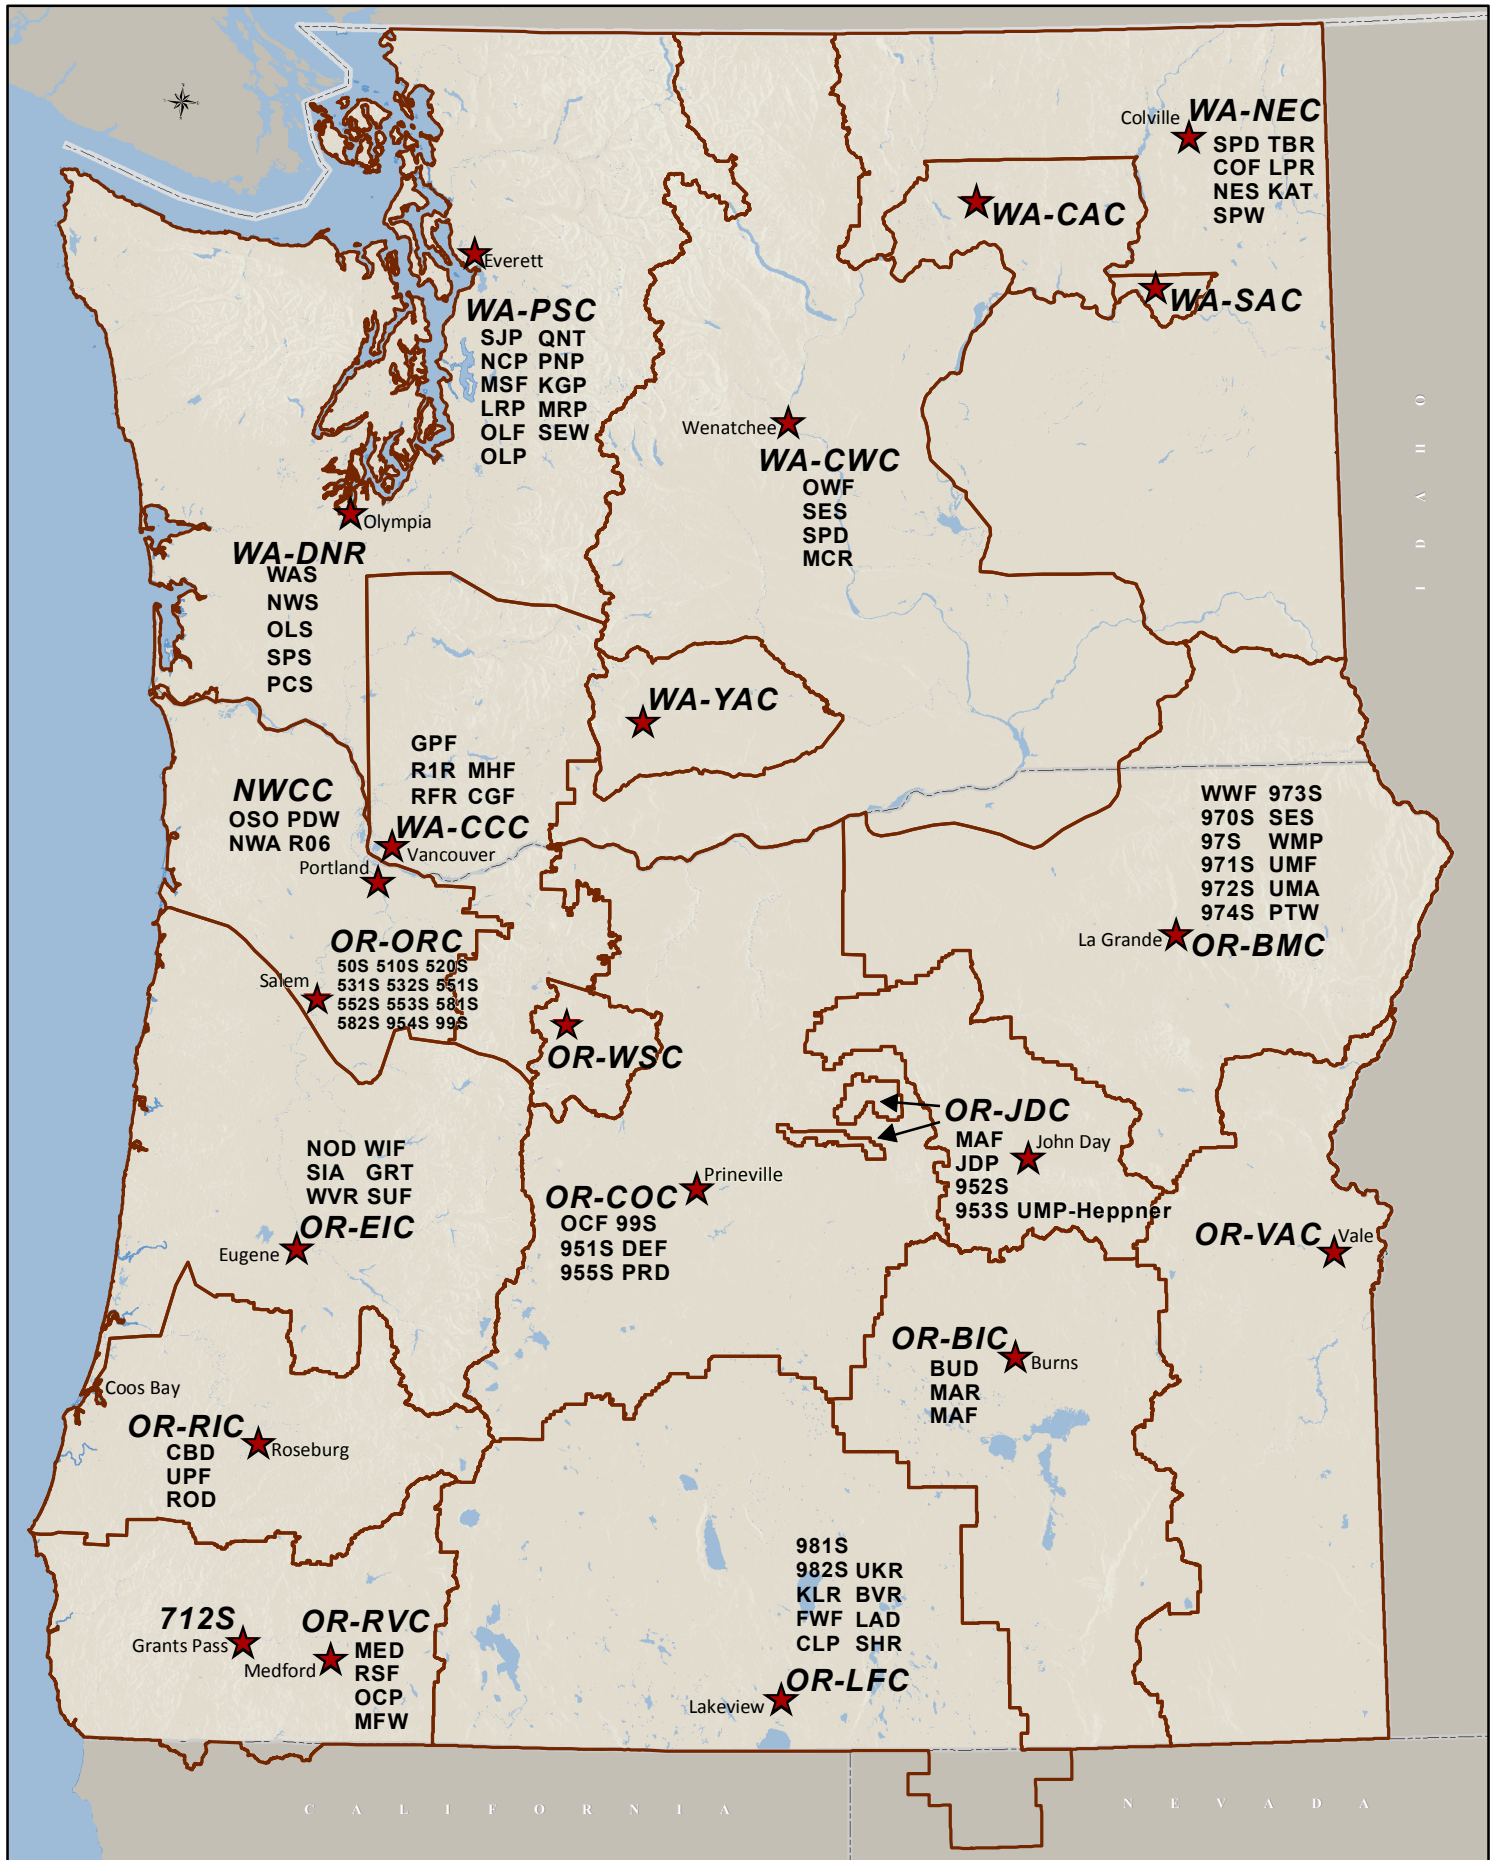

# NWCC Dispatch Areas 2017

Northwest Interagency Coordination Center  
150 SW Harrison St, Suite 400  
Portland, OR 97201  
March 20, 2017

0 5 10 20 30 40 50  
miles  
0 5 10 20 30 40 50  
kilometers  
Lambert Conformal Conic Projection centered on 120 Degrees 30 Minutes West  
Standard Parallels: 33 and 45 Degrees North  
Origin: 41 Degrees 45 Minutes North, NAD 83

□ Dispatch Area Boundary  
★ Dispatch Office