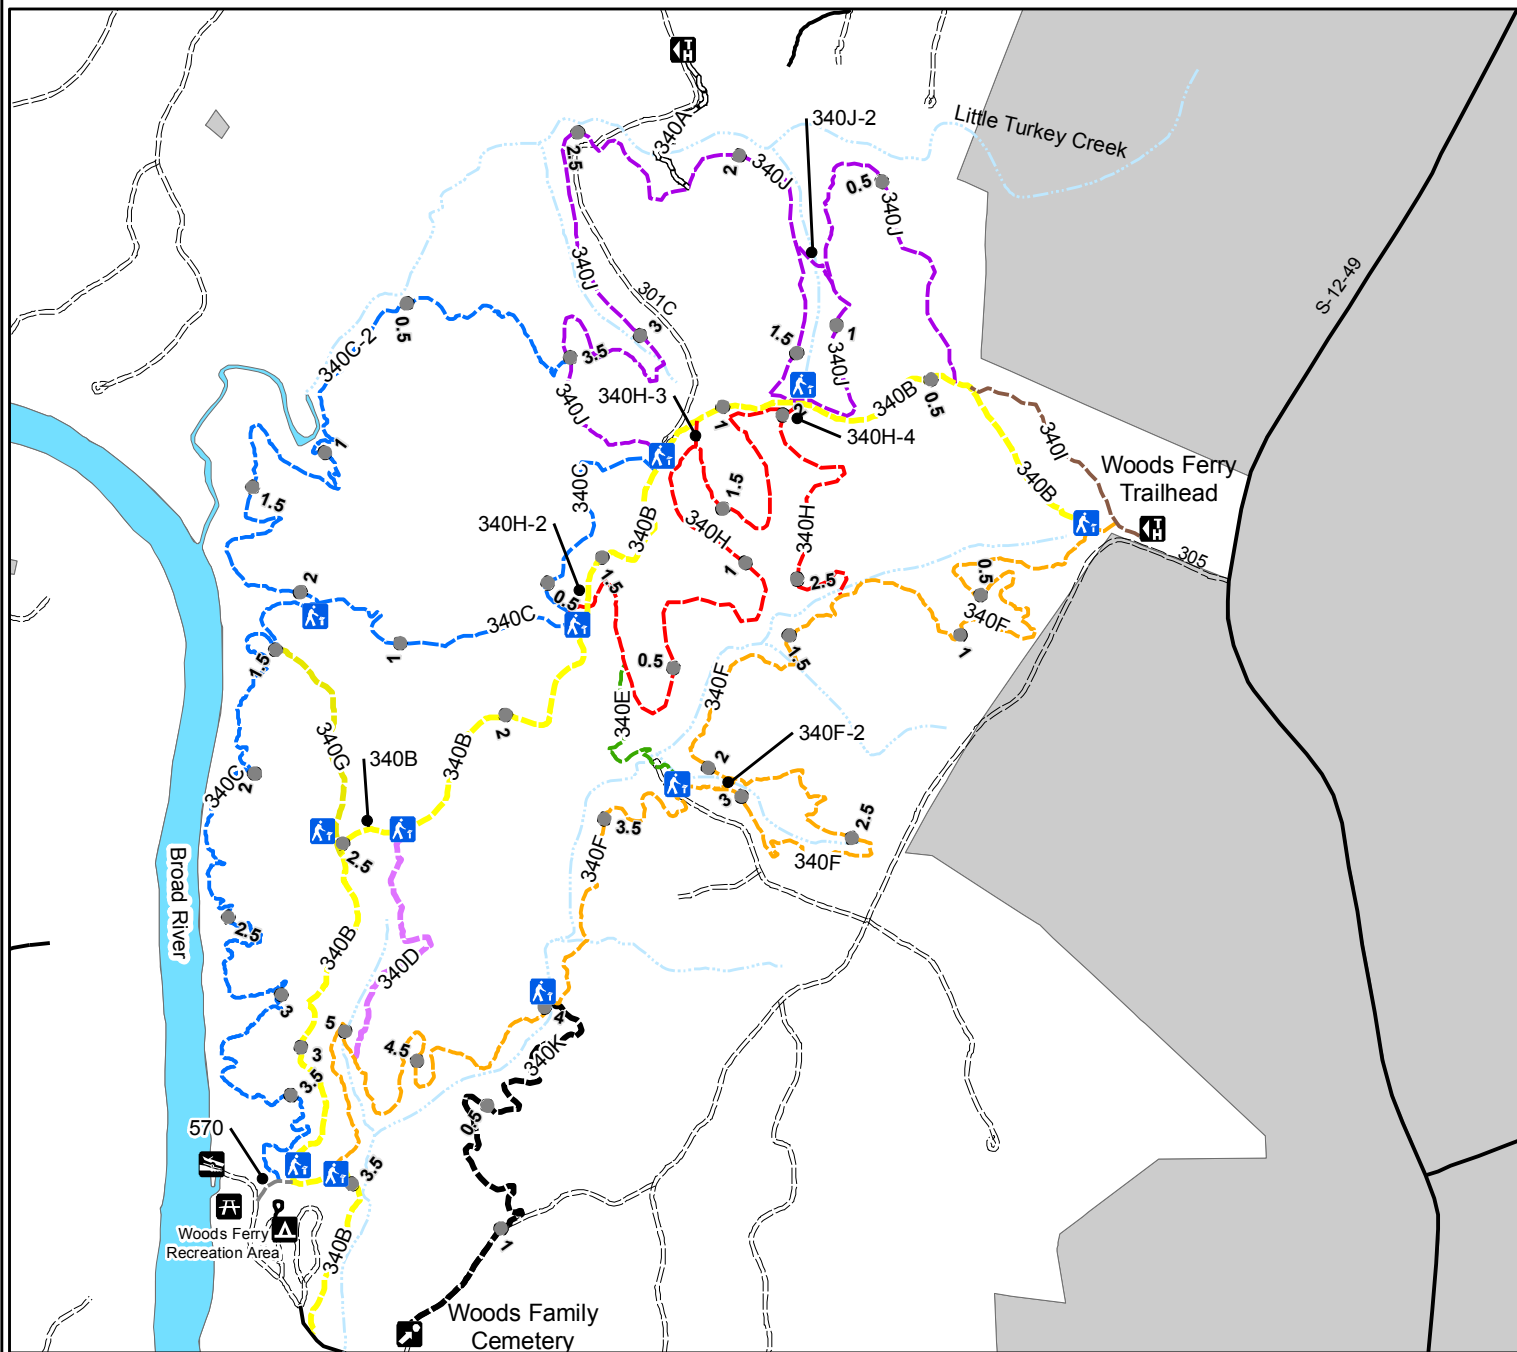

# Woods Ferry Horse Trail

## Sumter National Forest

	Boating Site		Stream/River
	Campground		Paved Road
	Picnic Site		Forest Service Road
	Trailhead		Private Ownership
	Point of Interest		
	Trail sign		

TRAIL	MILEAGE	COLOR
340A	0.37	White
340B	3.83	Yellow
340C	3.86	Blue
340C-2	2.05	Blue
340D	0.67	Violet
340E	0.38	Green
340F	5.50	Orange
340F-2	0.05	Orange
340G	0.51	Gold
340H	2.68	Red
340H-2	0.05	Red
340H-3	0.06	Red
340H-4	0.04	Red
340I	0.53	Brown
340J	3.85	Purple
340J-2	0.12	Purple
340K	1.31	Black
570	0.10	Gray